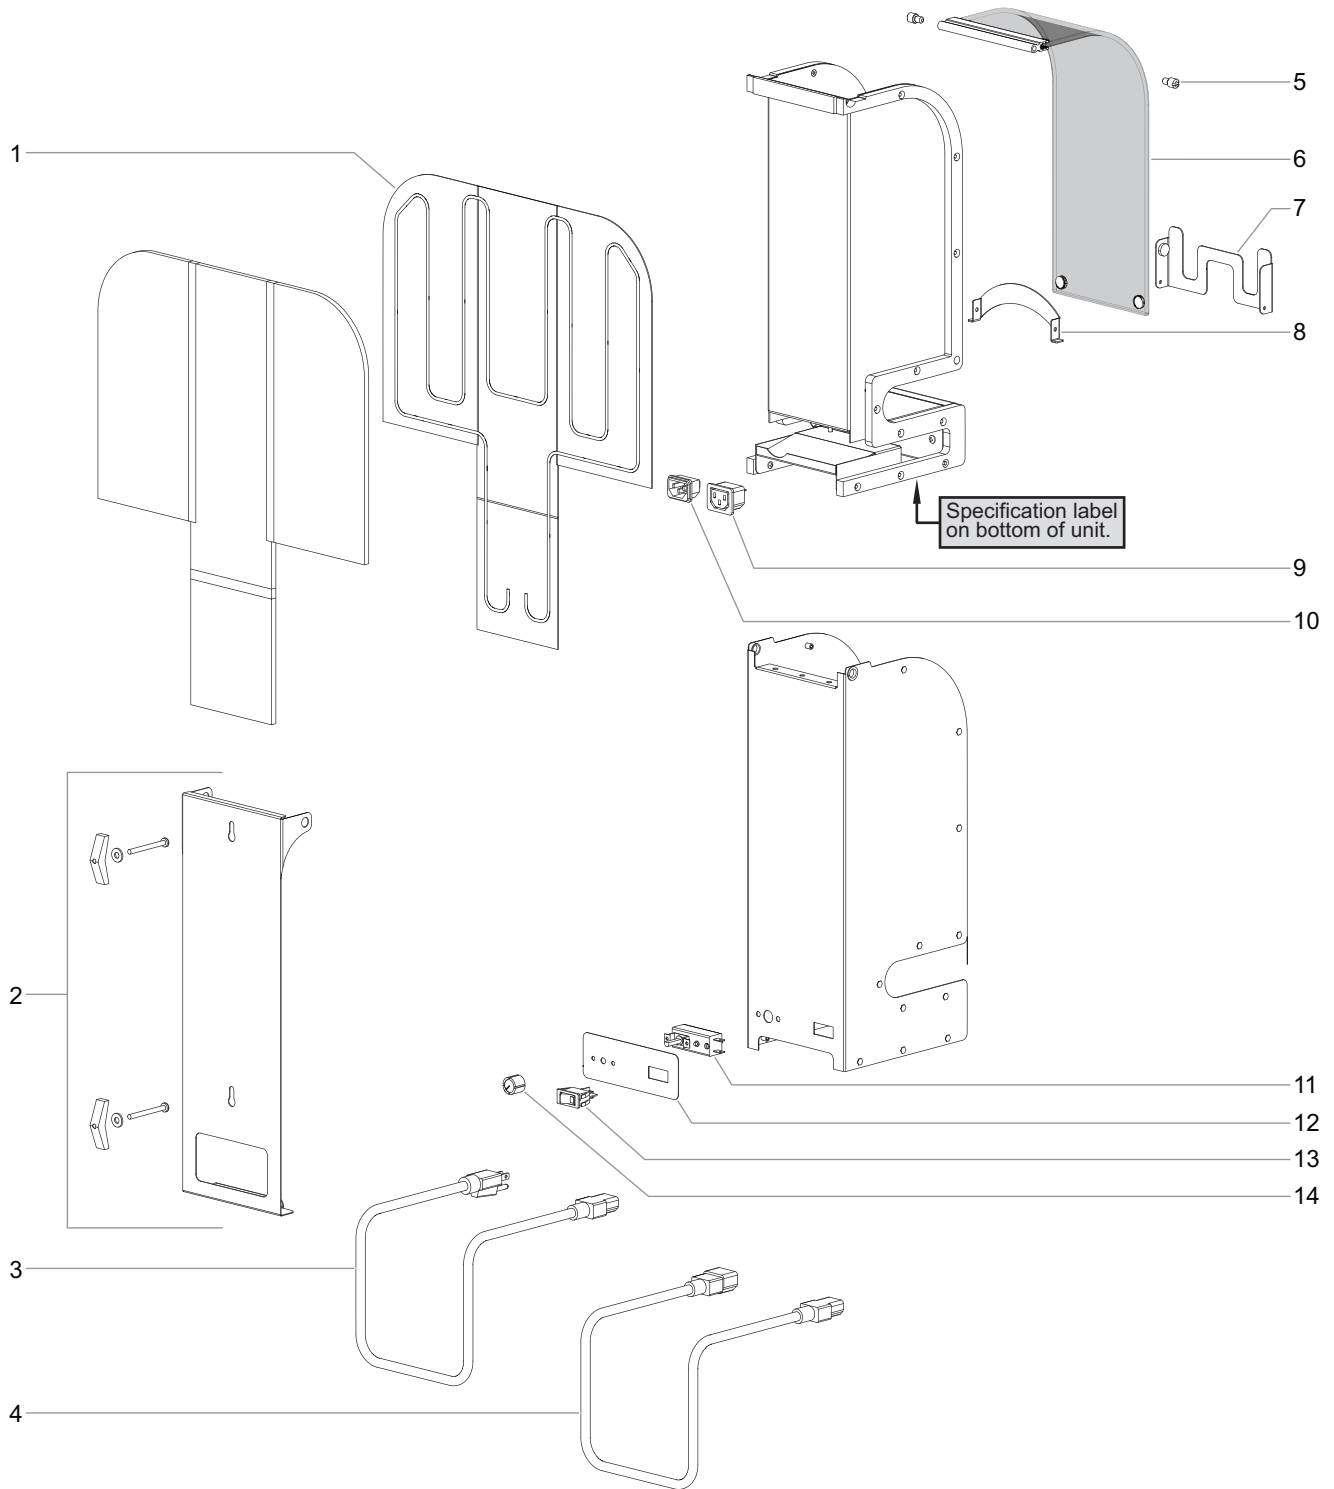

IMPORTANT NOTE:
Locate the Specification Label on unit to determine exact Model Name and electrical specifications. This information is needed to identify the correct replacement parts. See exploded view illustration(s) for Specification Label location.

Replacement Parts List

Mini Vertical Warmer MVW Series

Item	Description	Part Number	Qty.
1	Element, Blanket, 150 W	02.05.935.00	1
2	Wall Mount Kit (accessory)	R04.45.109.01	1
3	Power Cord	02.18.757.00	1
4	Jumper Cord (accessory)	02.18.756.00	1
5	Hinge Pin	04.24.023.00	2
6	Door Kit Assembly	R04.45.038.00	1
7	Gap Adjuster (accessory)	04.45.115.01	1
8	Lower Crossbar	04.45.114.01	1

Item	Description	Part Number	Qty.
9	Power Outlet	02.20.490.00	1
10	Power Inlet	02.20.489.00	1
11	Thermostat	R02.16.039.00	1
12	Control Panel	07.01.403.00	1
13	Rocker Switch	02.19.080.00	1
14	Knob, Thermostat	05.30.039.00	1
	Wiring Diagram	10-01-1200	