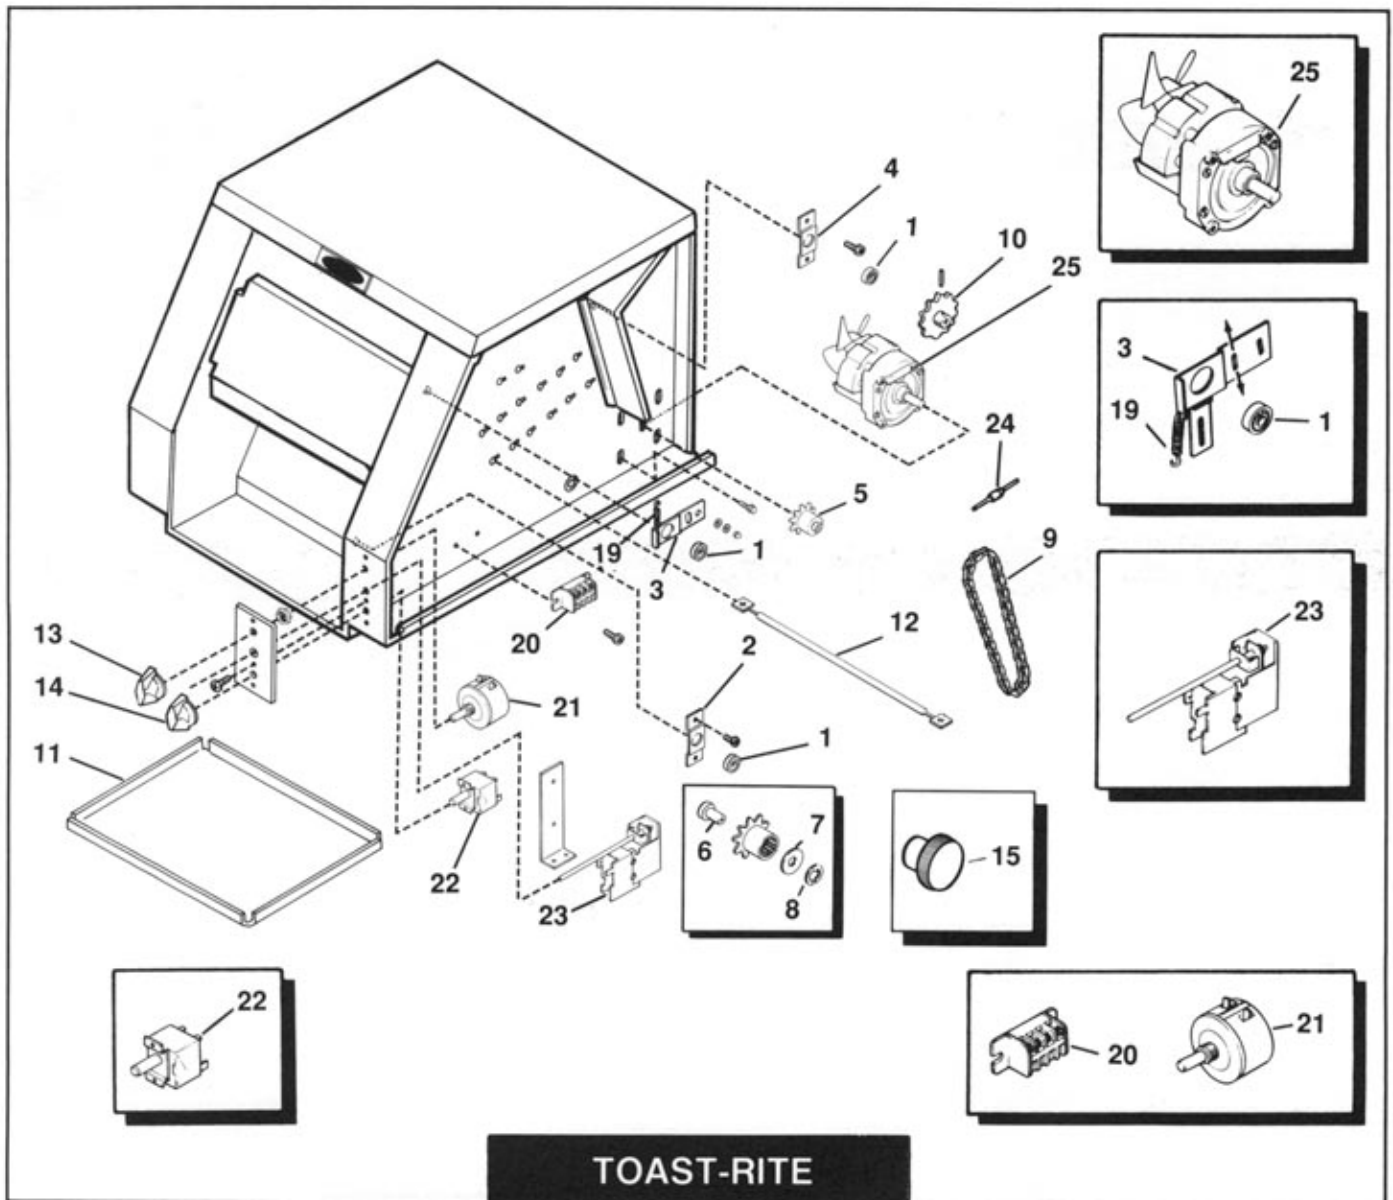

TOAST-RITE

No.	Description	Part No.	Qty.	No.	Description	Part No.	Qty.
1	Ball Bearing	05-02-002	6	10	Driven Sprocket (continued)		
2	Bearing Retainer, Lower Front	04-30-021	2		TRH-100B - 10 Tooth	05-09-020	1
3	Bearing Retainer, Adjustable	04-30-022	2	11	Toast Collector Pan	04-05-050	1
4	Bearing Retainer, Rear	04-30-020	2	12	Heating Elements		
5	Drive Sprocket w/Clutch-1 Piece				TRH-60 208V, 200W (104V)	02-09-002	4
	TRH-50 & 60	05-09-031	1		208V, 250W (104V)	02-09-005	12
	Drive Sprocket w/Clutch				TRH-60 230V, 200W (115V)	02-09-001	4
	TRH-50 & 60-Old Style	05-09-022	1		230V, 250W (115V)	02-09-004	12
	Drive Sprocket w/Clutch				TRH-50 208V, 200W (104V)	02-09-002	6
	TRH-100B	05-09-021	1		208V, 250W (104V)	02-09-005	6
5A	Drive Sprocket w/o Clutch				TRH-50 230V, 200W (115V)	02-09-001	6
	TRH-50 & 60				230V, 250W (115V)	02-09-004	6
	w/o Manual advance	05-09-027	1		TRH-50 115V, 200W (60V)	02-09-007	6
	Drive Sprocket w/o Clutch				115V, 250W (60V)	02-09-024	6
	TRH-100B w/o Manual advance	05-09-025	1		TRH-100B 115V, 325W (115V)	02-09-014	8
6	Inner Race	05-02-007	1	13	Speed Control Knob	05-30-019	1
7	Flat Washer, 1/4"	05-11-013	1	14	Selector Switch Knob	05-30-020	1
8	Retaining Ring (Push-on)	05-04-077	1	15	Manual Advance Knob	05-30-001	1
9	Drive Chain	05-03-003	1	16	Toast Basket	04-05-142	8
10	Driven Sprocket			17	Hold Down Bar	04-05-143	8
	TRH-60 - 14 Tooth	05-09-030	1	18	Conveyor Sprocket	05-09-020	6
	TRH-60 - 12 Tooth	05-09-029	1	19	Tension Spring	05-08-001	2