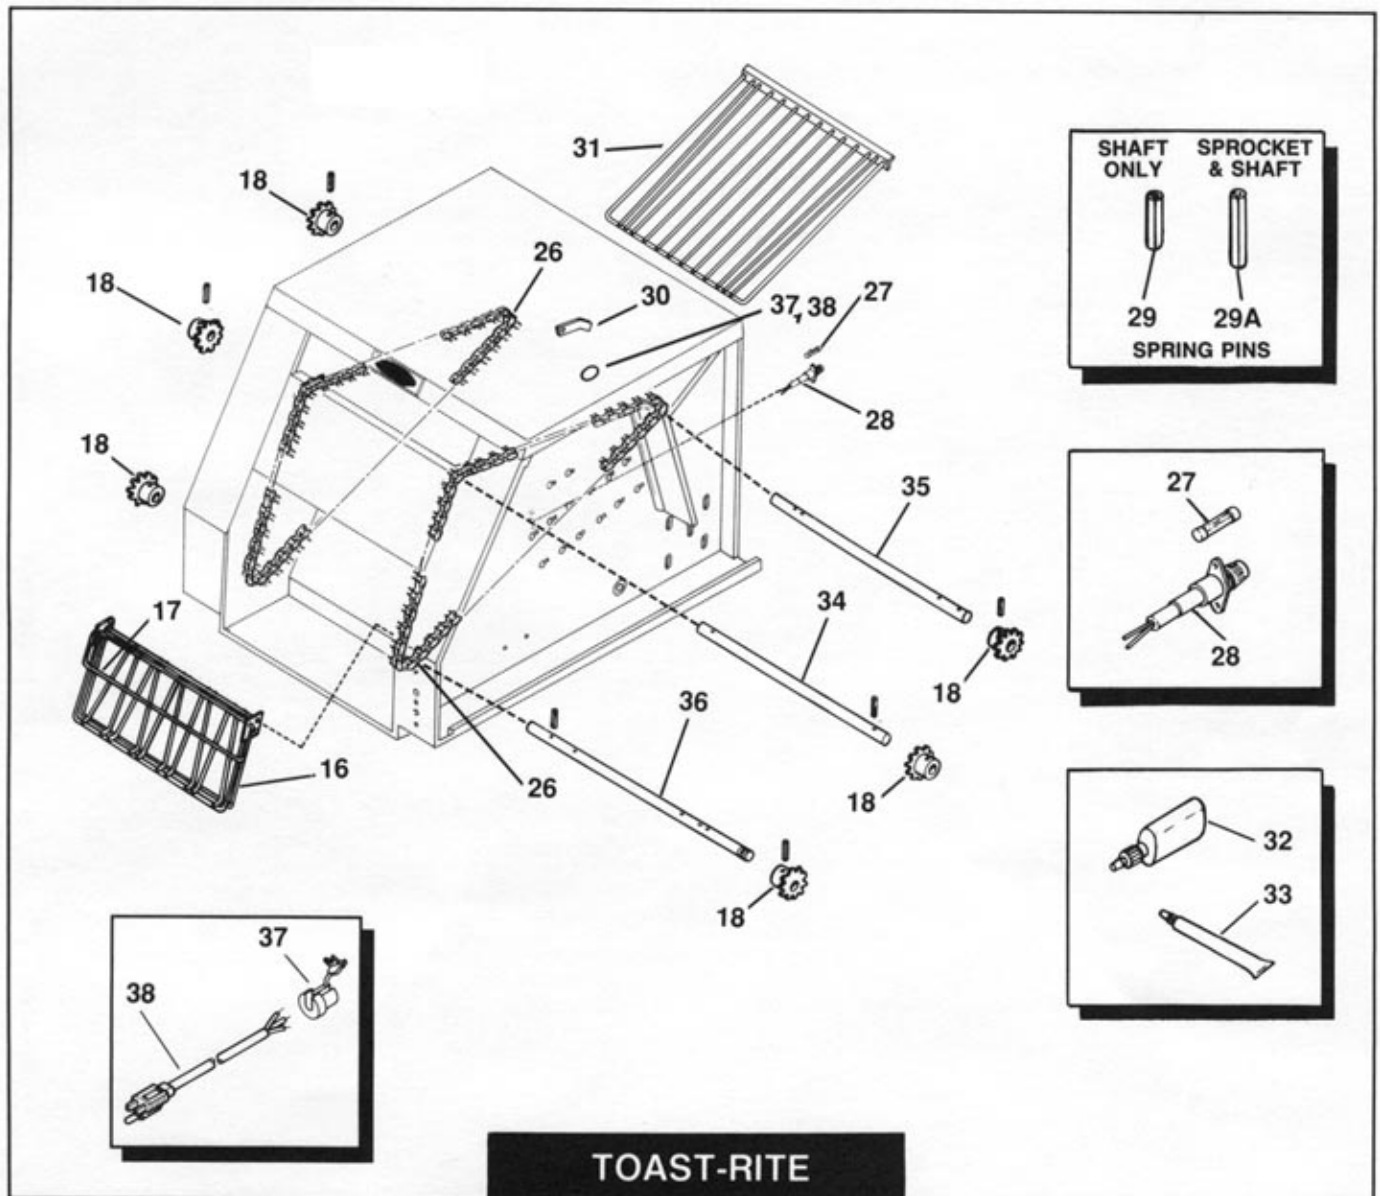

TOAST-RITE

No.	Description	Part No.	Qty.	No.	Description	Part No.	Qty.
20	Terminal Block (4 Section)	02-15-001	1	28	Fuse Holder TRH-50 & 100B		
21	Rheostat				115 Volt Only (Not Shown)	02-19-028	1
	TRH-50, TRH-60 - 208/230 Volt	02-13-111	1	29	Spring Pin, 1/8" x 3/8"	05-08-004	2
	TRH-50, TRH-100B -			29A	Spring Pin, 1/8" x 3/4"	05-08-006	5
	115 Volt Only	02-13-100	1	30	Damping Spring	04-05-144	2
22	Selector Switch	02-19-021	1	31	Wire Guard	04-05-141	1
23	Thermostat (351-32890)	02-16-011	1	32	Gear Box Lubricant	05-01-023	1
24	Diode (1N4006)	02-40-002	1	33	Motor Bearing Lubricant	05-01-018	1
25	Gear Motor			34	Shaft, Upper Front	05-07-009	1
	230 Volt	02-12-021	1	35	Shaft, Rear	05-07-008	1
	208 Volt	02-12-020	1	36	Shaft, Lower Front, Threaded	05-07-007	1
	115 Volt	02-12-024	1	37	Strain Relief	02-20-209	1
26	Conveyor Chain	05-03-001	2	38	Cord & Cap		
26A	Master Link	05-03-009	1		125 Volt, 30 Amp	02-18-023	1
27	Fuse (SC-1) TRH-50 & 100B				250 Volt, 20 Amp	02-18-016	1
	115 Volt Only	02-03-005A	1				