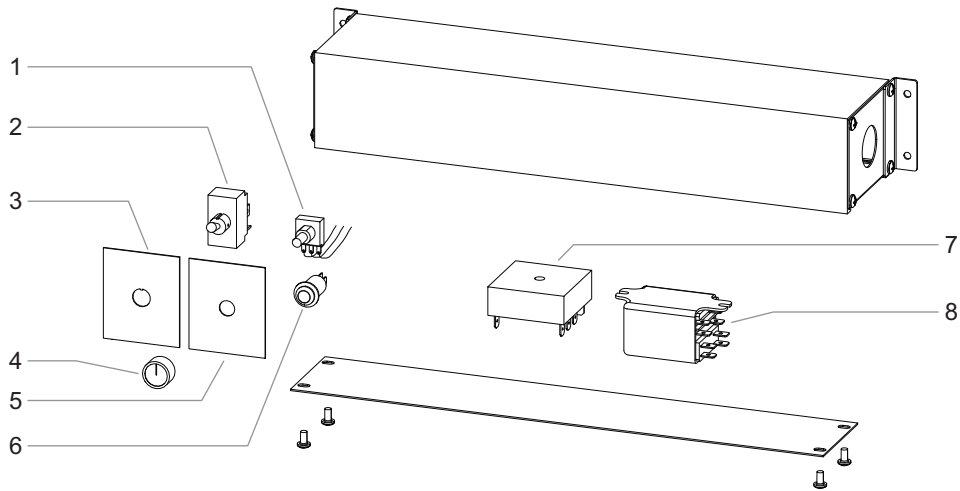

Parts for Remote Control Enclosure

Item	Description	Part No.	Qty.
1	Potentiometer	02.01.108.00	1
2	Toggle Switch		
	Power Control with Electronic Infinite Switch	R02.19.008A.00	1
	Light Control	R02.19.016.00	1
	Heat Control	R02.19.008A.00	1
3	Label, Toggle Switch	07.01.035.00	1
4	Knob, Infinite Switch	05.30.042.00	1
5	Label, Electronic Infinite Switch	07.01.200.00	1
6	Indicator Light		
	120 V	02.19.070R.00	1
	208 and 240 V	02.19.071R.00	1