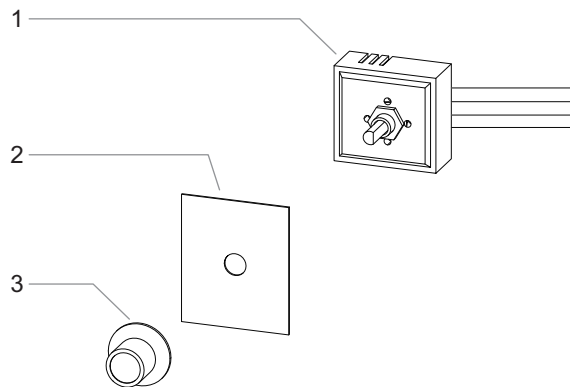

Item	Description	Part No.	Qty.
7	Electronic Infinite Switch Kit (includes Item 1)		
	120 V	R02.01.101.00	1
	208 and 240 V	R02.01.102.00	1
8	Relay		
	120 V	02.01.097.00	1
	208 and 240 V	02.01.098.00	1
	Wiring Diagram		
	120 V	10-01-700	
	208 and 240 V	10-01-640	

Parts for Remote Toggle Control Box

Item Description	Part No.	Qty.
1 Toggle Switch		
Light Control, 10 A	R02.19.016.00	1
Heat Control, 15 A	R02.19.008A.00	1
Heat Control, 20 A	R02.19.006.00	1

Item Description	Part No.	Qty.
2 Label, Control	07.01.035.00	1

Parts for Remote Infinite Control Box

Item Description	Part No.	Qty.
1 Infinite Switch w/ four leads (includes label and knob)		
120 V	R02.19.018.00	1
208 V	R02.19.017.00	1
240 V	R02.19.019.00	1

Item Description	Part No.	Qty.
2 Label, Control	07.01.034.00	1
3 Knob, Control	05.30.043.00	1