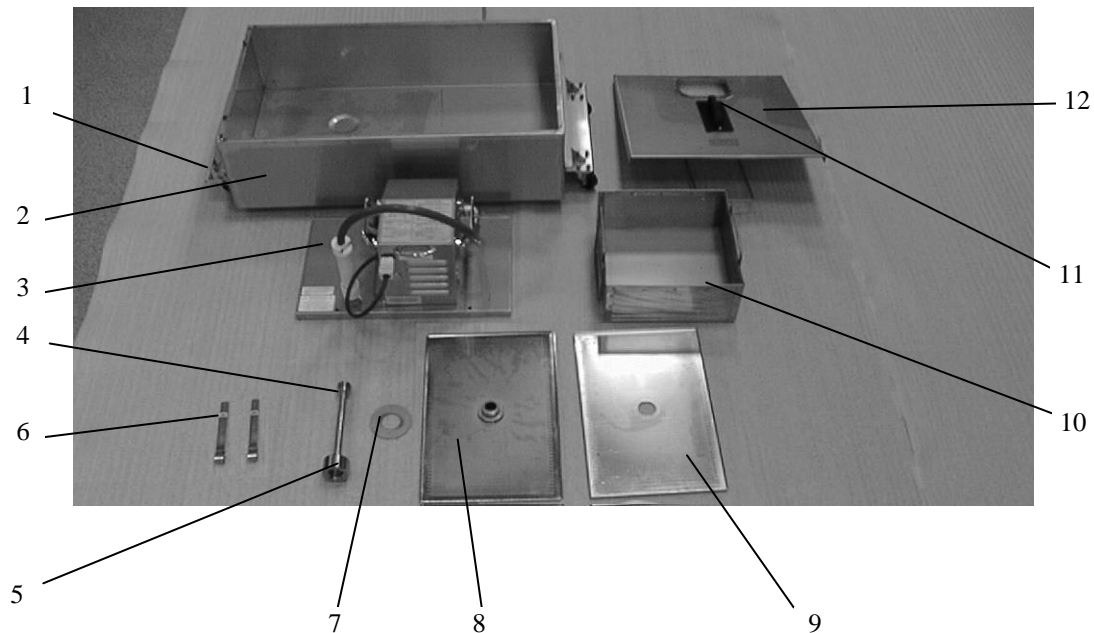

HENNY PENNY

Global Foodservice Solutions

MODEL PF-180

FM06-033
6-05-06

DATA PLATE LOCATION

Acorn Nut NS03-023

Model Number

Serial Number

PARTS IDENTIFICATION

<u>No.</u>	<u>Part. No.</u>	<u>Description</u>	<u>Qty.</u>
1	19004	Casters	4
2	70948	Drain Pan Assy w/Casters (SN: KE0504001 & Above)	1
2	56087	Drain Pan Assy w/Casters (SN: EP003II to KE0504001)	1
2	14251	Drain Pan Assy w/ Casters(Before SN: EP003II)	1
3	35975	Filter Head Assy	1
4	35983(use 14733)	Filter Drain Tube(SN: EP002II & Below)	1
4	56226(use 14655)	Filter Drain Tube(SN: EP003II & Above)	1
5	65208	Filter Screen Nut	1
4&5	14733	Stand Pipe Assy Kit(SN: EP002II & Below)	1
4&5	14655	Stand Pipe Assy Kit(SN: EP003II & Above)	1
6	17505	Filter Envelope Clip	2
7	36305	Filter Washer	1
8	65447	Bottom Filter Screen(SN: KE0504001 & after)	1
8	17503(use 14729)	Bottom Filter Screen(SN: EP003II to KE0504001)	1
8	17503(use 14734)	Bottom Filter Screen(: EP002II & Below)	1
9	17502(use 14729)	Top Filter Screen(SN: KE0504001 & after)	1
9	17502(use 14734)	Top Filter Screen(: EP002II & Below)	1
10	35653	Crumb Catcher Assy	1
11	31395	Handle	1
12	36820	Rear Drain Pan Cover	1
12	34527	Rear Drain Pan Cover Assy. – CE	1

PARTS IDENTIFICATION

No.	Part. No	Description	Qty.
1	17431	(Use 69289) Union Fitting-Male	1
2	FP01-001	Elbow Reducing 1/2 to 3/8	1
3	36139	Filter Pump & Motor Assy	1
4	17437	Filter Pump Assy	1
*	17476	Pump Seal Kit (Not Shown)	1
5	58654	Filter Pump Motor	1
6	35436	Pump Housing Handle	2
7	MS01-197	Receptacle	1
7	34458	Receptacle – 10 Amp - CE	1
8	PL01-003	Plug Button	1
9	17624	Handle	1
10	36519	Motor Cover Assy	1
10	34453	Motor Cover Assy – CE	1
10	14268	Vented Motor Cover Kit	1
11	17334	Rinse Hose Disconnect-Male	1
12	35370	Power Cord Assy	1
12	34464	Filter Cord Assy – CE	1
13	62117	Female Disconnect/Cap Assy.	1
14	35397	Hose Handle	1
15	44398	Filter Hose	1
13,14&15	51660	Filter Hose Assy	1