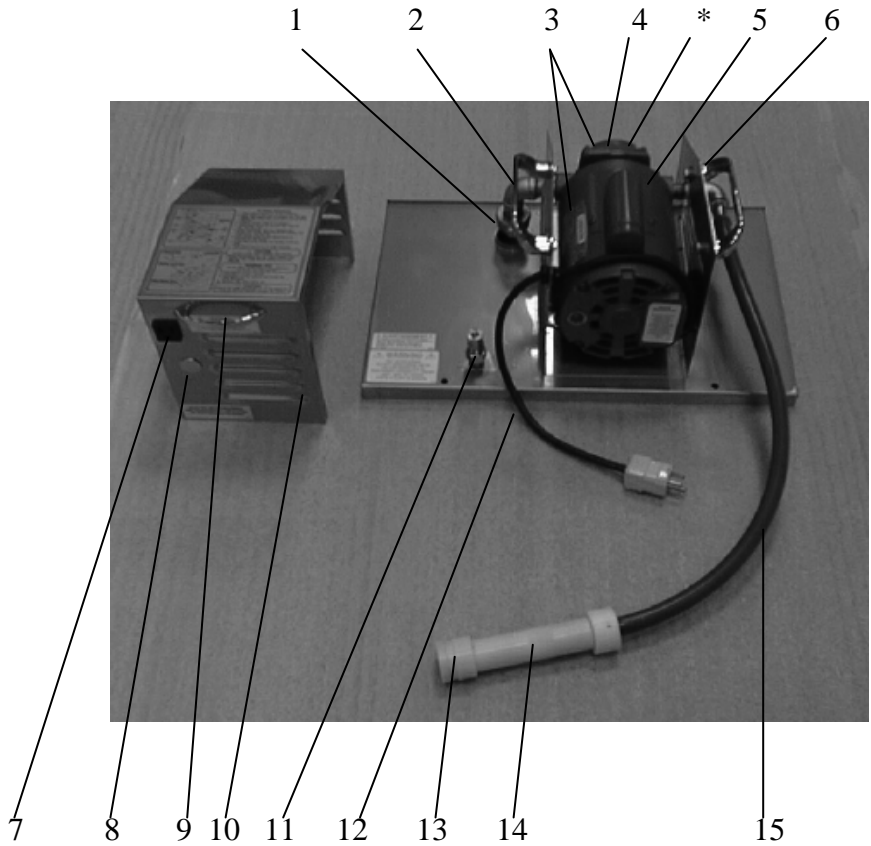

HENNY PENNY

Global Foodservice Solutions

MODEL PF-180

FM06-033
6-05-06

DATA PLATE LOCATION

Acorn Nut NS03-023

Model Number

Serial Number

PARTS IDENTIFICATION

<u>No.</u>	<u>Part. No.</u>	<u>Description</u>	<u>Qty.</u>
1	19004	Casters	4
2	70948	Drain Pan Assy w/Casters (SN: KE0504001 & Above)	1
2	56087	Drain Pan Assy w/Casters (SN: EP003II to KE0504001)	1
2	14251	Drain Pan Assy w/ Casters(Before SN: EP003II)	1
3	35975	Filter Head Assy	1
4	35983(use 14733)	Filter Drain Tube(SN: EP002II & Below)	1
4	56226(use 14655)	Filter Drain Tube(SN: EP003II & Above)	1
5	65208	Filter Screen Nut	1
4&5	14733	Stand Pipe Assy Kit(SN: EP002II & Below)	1
4&5	14655	Stand Pipe Assy Kit(SN: EP003II & Above)	1
6	17505	Filter Envelope Clip	2
7	36305	Filter Washer	1
8	65447	Bottom Filter Screen(SN: KE0504001 & after)	1
8	17503(use 14729)	Bottom Filter Screen(SN: EP003II to KE0504001)	1
8	17503(use 14734)	Bottom Filter Screen(: EP002II & Below)	1
9	17502(use 14729)	Top Filter Screen(SN: KE0504001 & after)	1
9	17502(use 14734)	Top Filter Screen(: EP002II & Below)	1
10	35653	Crumb Catcher Assy	1
11	31395	Handle	1
12	36820	Rear Drain Pan Cover	1
12	34527	Rear Drain Pan Cover Assy. – CE	1

PARTS IDENTIFICATION

No.	Part. No	Description	Qty.
1	17431	(Use 69289) Union Fitting-Male	1
2	FP01-001	Elbow Reducing 1/2 to 3/8	1
3	36139	Filter Pump & Motor Assy	1
4	17437	Filter Pump Assy	1
*	17476	Pump Seal Kit (Not Shown)	1
5	58654	Filter Pump Motor	1
6	35436	Pump Housing Handle	2
7	MS01-197	Receptacle	1
7	34458	Receptacle – 10 Amp - CE	1
8	PL01-003	Plug Button	1
9	17624	Handle	1
10	36519	Motor Cover Assy	1
10	34453	Motor Cover Assy – CE	1
10	14268	Vented Motor Cover Kit	1
11	17334	Rinse Hose Disconnect-Male	1
12	35370	Power Cord Assy	1
12	34464	Filter Cord Assy – CE	1
13	62117	Female Disconnect/Cap Assy.	1
14	35397	Hose Handle	1
15	44398	Filter Hose	1
13,14&15	51660	Filter Hose Assy	1