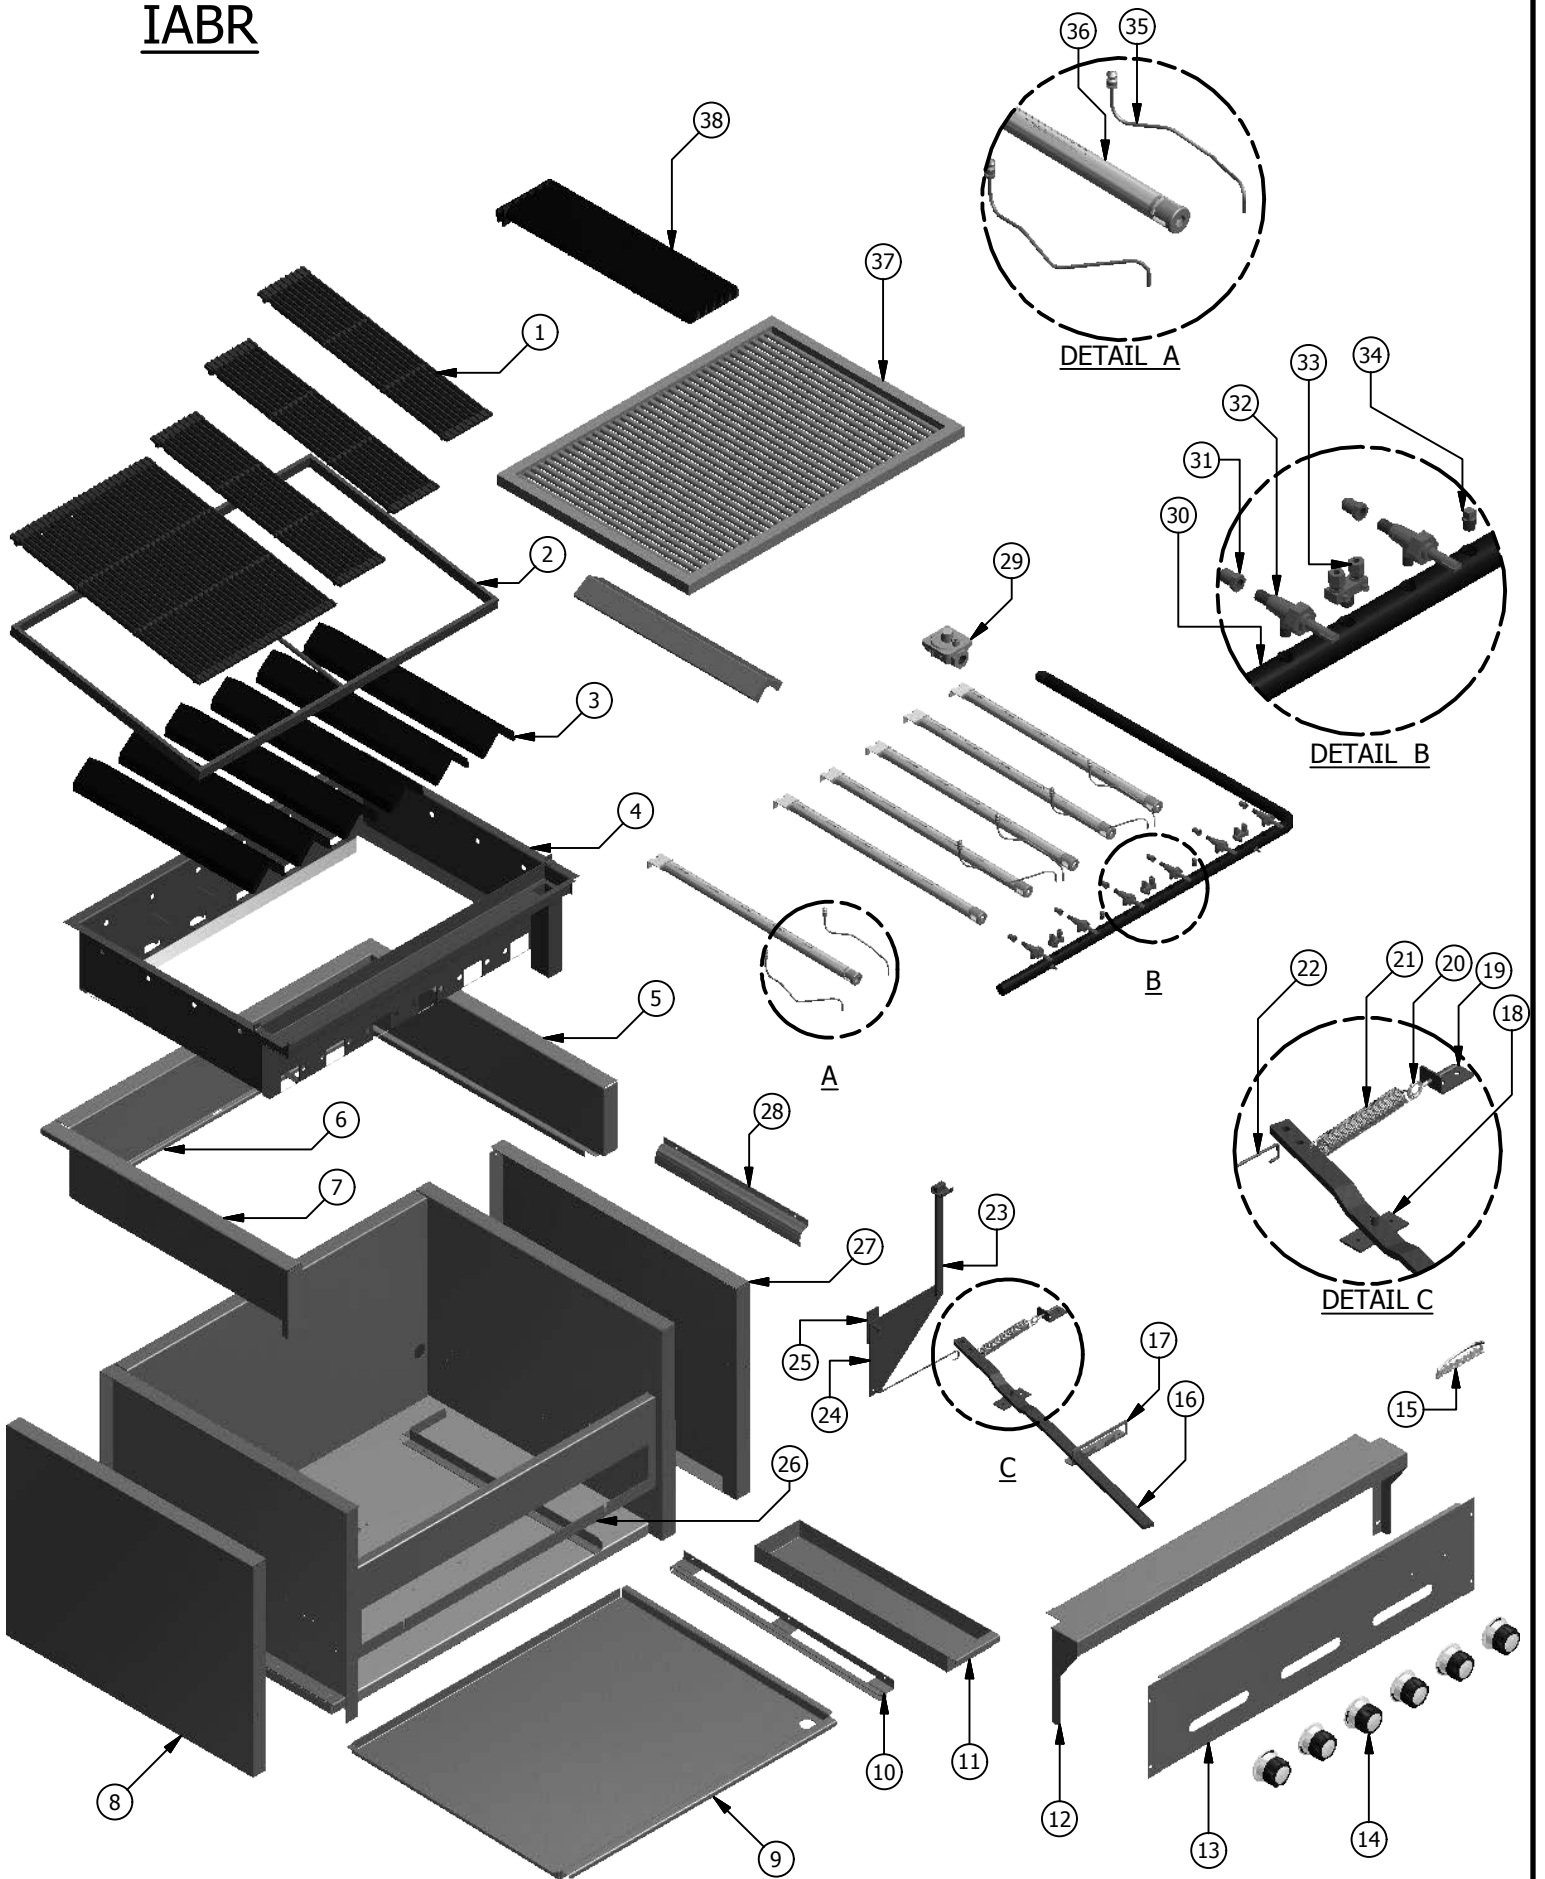

IABR

IAB Series - Steak House Broiler

ITEM NO.	DESCRIPTION	PART NO.	24"	30"	36"	48"	60"	72"
1	TOP GRATE (5" X 21")	1206	4	5	6	8	10	12
2	24" TOP GRATE SUPPORT FRAME ASSEMBLY	24034	1	-	-	-	-	-
***	30" TOP GRATE SUPPORT FRAME ASSEMBLY	24035	-	1	-	-	-	-
***	36" TOP GRATE SUPPORT FRAME ASSEMBLY	24036	-	-	1	-	-	-
***	48" TOP GRATE SUPPORT FRAME ASSEMBLY	24037	-	-	-	1	-	-
***	60" TOP GRATE SUPPORT FRAME ASSEMBLY	24038	-	-	-	-	1	-
***	72" TOP GRATE SUPPORT FRAME ASSEMBLY	24039	-	-	-	-	-	1
3	CAST IRON RADIANT COVER	37187	4	5	6	8	10	12
***	S/S BURNER RADIANT COVER (OPTIONAL)	35508	4	5	6	8	10	12
4	24" LINER WELDED ASSEMBLY	28348	1	-	-	-	-	-
***	30" LINER WELDED ASSEMBLY	28349	-	1	-	-	-	-
***	36" LINER WELDED ASSEMBLY	28350	-	-	1	-	-	-
***	48" LINER WELDED ASSEMBLY	28351	-	-	-	1	-	-
***	60" LINER WELDED ASSEMBLY	28352	-	-	-	-	1	-
***	72" LINER WELDED ASSEMBLY	28353	-	-	-	-	-	1
5	SIDE FLASHING (R/H)	31830	1	1	1	1	1	1
6	24" BACK FLASHING	24028	1	-	-	-	-	-
***	30" BACK FLASHING	24029	-	1	-	-	-	-
***	36" BACK FLASHING	24030	-	-	1	-	-	-
***	48" BACK FLASHING	24031	-	-	-	1	-	-
***	60" BACK FLASHING	24032	-	-	-	-	1	-
***	72" BACK FLASHING	24033	-	-	-	-	-	1
7	SIDE FLASHING (L/H)	31829	1	1	1	1	1	1
8	OUTTER SIDE PANEL (L/H)	31827	1	1	1	1	1	1
9	24" CRUMB TRAY	24150	1	-	-	-	-	-
***	30" CRUMB TRAY	24151	-	1	-	-	-	-
***	36" CRUMB TRAY	24152	-	-	1	-	-	-
***	48" CRUMB TRAY	24153	-	-	-	1	-	-
***	60" CRUMB TRAY	24154	-	-	-	-	1	-
***	72" CRUMB TRAY	24155	-	-	-	-	-	1
10	CRUMB TRAY GUIDE AND SUPPORT	38998	2	2	2	4	4	4
11	GREASE CAN	31831	1	1	1	2	2	2
12	24" LANDING LEDGE	38025	1	-	-	-	-	-
***	30" LANDING LEDGE	38026	-	1	-	-	-	-
***	36" LANDING LEDGE	38027	-	-	1	-	-	-
***	48" LANDING LEDGE	38028	-	-	-	1	-	-
***	60" LANDING LEDGE	38029	-	-	-	-	1	-
***	72" LANDING LEDGE	38030	-	-	-	-	-	1
13	24" VALVE COVER	38232	1	-	-	-	-	-
***	30" VALVE COVER	38233	-	1	-	-	-	-
***	36" VALVE COVER	38234	-	-	1	-	-	-
***	48" VALVE COVER	38235	-	-	-	1	-	-
***	60" VALVE COVER	38236	-	-	-	-	1	-
***	72" VALVE COVER	38237	-	-	-	-	-	1
14	RESTAURANT SERIES, OPEN BURNER	36330	4	5	6	8	10	12
15	SMALL IMPERIAL LOGO	37766	1	1	1	1	1	1
***	PUSH NUT	36569	2	2	2	2	2	2
16	HANDLE FLAT BAR	24142	1	1	1	2	2	2
17	ADJUSTING LOCKING BRACKET	28374	1	1	1	2	2	2
18	HANDLE PIVOT BRACKET	28375	1	1	1	2	2	2
19	SPRING MOUNTING BRACKET	24043	1	1	1	2	2	2
20	ADJUSTING EYE BOLT	30303	1	1	1	2	2	2
21	IABR SPRING	30355	1	1	1	2	2	2