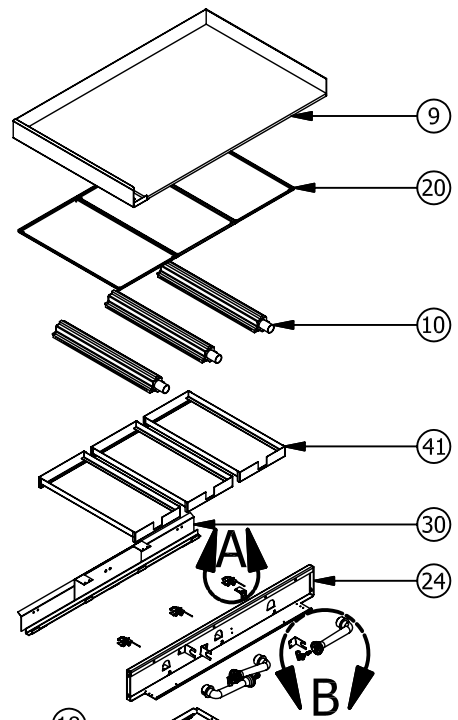

ICFB SERIES

ICFB Crossfire Broilers

ITEM NO	DESCRIPTION	PART #	36"	45"
1	GAS PRESSURE REGULATOR 3/4" NATURAL	1050	1	1
	GAS PRESSURE REGULATOR 3/4" L.P.	1051	1	1
2	4" POLYURETHANE CASTER W/OUT BRAKE	1062	2	2
3	4" POLYURETHANE CASTER WITH BRAKE	1063	2	2
4	CFB - ORIFICE HOOD #33 (NAT)	36304	2	3
	CFB - ORIFICE HOOD #48 (LP)	36305	2	3
5	ICV LEG	22012	4	4
6	RACK, CENTER	36129	0	1
7	RACK, LEFT	36130	1	1
8	RACK, RIGHT	36131	1	1
9	ICFB-45 1 X 27 31/32 X 41 31/32, SEARING PLATE	36143		1
	ICFB-36 1/2 X 27 31/32 X 41 31/32, SEARING PLATE	36144	1	
	ICFB-36 1 X 27 31/32 X 41 31/32, SEARING PLATE	36145	1	
10	ICFB-BURNER	36277	2	3
11	RIGHT SIDE PANEL	36333	1	1
12	RIGHT INNER LINER	36336	1	1
13	R/H GREASE TRAY DEFLECTOR	36338	1	1
14	LEFT SIDE PANEL	36341	1	1
15	LEFT INNER LINER	36344	1	1
16	L/H GREASE TRAY DEFLECTOR	36346	1	1
17	TOP FRONT TRIM, ICFB-45	36357		1
	TOP FRONT TRIM, ICFB-36	36445	1	
18	MANIFOLD FRAME ASSEMBLY, ICFB-45	36360		1
	MANIFOLD FRAME ASSEMBLY, ICFB-36	36442	1	
19	LOWER VALVE COVER, ICFB-45	36362		1
	LOWER VALVE COVER, ICFB-36	36440	1	
20	HEAT DEFLECTOR	36365		3
21	GRATE SUPPORT ASSEMBLY, ICFB-45	36367	2	
	GRATE SUPPORT ASSEMBLY, ICFB-36	36433	1	
22	HEAVY DUTY HANDLE BAR WITH LOGO MOUNTED	36853	1	1
23	BEARING BRONZE COUNTERBORE (1023)	36550	4	4
24	FRONT BURNER SUPPORT ASSEMBLY, ICFB-45	36370		1
	FRONT BURNER SUPPORT ASSEMBLY, ICFB-36	36430	1	
25	ORIFICE BRACKET	36404		
26	CARRIAGE ASSEMBLY, ICFB-45	36379		1
	CARRIAGE ASSEMBLY, ICFB-36	36422	1	
27	BASE ASSEMBLY, ICFB-45	36382		1
	BASE ASSEMBLY, ICFB-36	36419	1	
28	BACK PLATE ASSEMBLY-ICFB-45	36384		1
	BACK PLATE ASSEMBLY-ICFB-36	36418	1	
29	BACK PANEL, ICFB-45	36385		1
	BACK PANEL, ICFB-36	36416	1	
30	REAR BURNER SUPPORT ASSEMBLY, ICFB-45	36396		1
	REAR BURNER SUPPORT ASSEMBLY, ICFB-36	36397	1	
31	LOWER GREASE TRAY	36405		1
	ICFB-36 LOWER TRAY	36413	1	
32	LOWER GREASE CAN, ICFB-45	36406		1
	LOWER GREASE CAN, ICFB-36	36407	1	
33	UPPER GREASE CAN FRONT	36412	1	1
34	UPPER GREASE TRAY	36355	1	1
35	ICFB-45 LEG CHANNEL	36451	2	2
36	LIFTING MECHANISM ASSEMBLY	36527	1	1
37	SPRING HANGER	36545	1	1