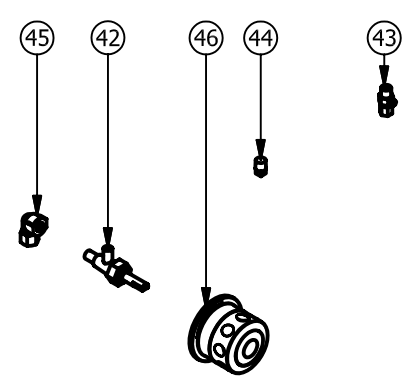

ICFB SERIES

ICFB Crossfire Broilers

ITEM NO	DESCRIPTION	PART #	36"	45"
1	GAS PRESSURE REGULATOR 3/4" NATURAL	1050	1	1
	GAS PRESSURE REGULATOR 3/4" L.P.	1051	1	1
2	4" POLYURETHANE CASTER W/OUT BRAKE	1062	2	2
3	4" POLYURETHANE CASTER WITH BRAKE	1063	2	2
4	CFB - ORIFICE HOOD #33 (NAT)	36304	2	3
	CFB - ORIFICE HOOD #48 (LP)	36305	2	3
5	ICV LEG	22012	4	4
6	RACK, CENTER	36129	0	1
7	RACK, LEFT	36130	1	1
8	RACK, RIGHT	36131	1	1
9	ICFB-45 1 X 27 31/32 X 41 31/32, SEARING PLATE	36143		1
	ICFB-36 1/2 X 27 31/32 X 41 31/32, SEARING PLATE	36144	1	
	ICFB-36 1 X 27 31/32 X 41 31/32, SEARING PLATE	36145	1	
10	ICFB-BURNER	36277	2	3
11	RIGHT SIDE PANEL	36333	1	1
12	RIGHT INNER LINER	36336	1	1
13	R/H GREASE TRAY DEFLECTOR	36338	1	1
14	LEFT SIDE PANEL	36341	1	1
15	LEFT INNER LINER	36344	1	1
16	L/H GREASE TRAY DEFLECTOR	36346	1	1
17	TOP FRONT TRIM, ICFB-45	36357		1
	TOP FRONT TRIM, ICFB-36	36445	1	
18	MANIFOLD FRAME ASSEMBLY, ICFB-45	36360		1
	MANIFOLD FRAME ASSEMBLY, ICFB-36	36442	1	
19	LOWER VALVE COVER, ICFB-45	36362		1
	LOWER VALVE COVER, ICFB-36	36440	1	
20	HEAT DEFLECTOR	36365		3
21	GRATE SUPPORT ASSEMBLY, ICFB-45	36367	2	
	GRATE SUPPORT ASSEMBLY, ICFB-36	36433	1	
22	HEAVY DUTY HANDLE BAR WITH LOGO MOUNTED	36853	1	1
23	BEARING BRONZE COUNTERBORE (1023)	36550	4	4
24	FRONT BURNER SUPPORT ASSEMBLY, ICFB-45	36370		1
	FRONT BURNER SUPPORT ASSEMBLY, ICFB-36	36430	1	
25	ORIFICE BRACKET	36404		
26	CARRIAGE ASSEMBLY, ICFB-45	36379		1
	CARRIAGE ASSEMBLY, ICFB-36	36422	1	
27	BASE ASSEMBLY, ICFB-45	36382		1
	BASE ASSEMBLY, ICFB-36	36419	1	
28	BACK PLATE ASSEMBLY-ICFB-45	36384		1
	BACK PLATE ASSEMBLY-ICFB-36	36418	1	
29	BACK PANEL, ICFB-45	36385		1
	BACK PANEL, ICFB-36	36416	1	
30	REAR BURNER SUPPORT ASSEMBLY, ICFB-45	36396		1
	REAR BURNER SUPPORT ASSEMBLY, ICFB-36	36397	1	
31	LOWER GREASE TRAY	36405		1
	ICFB-36 LOWER TRAY	36413	1	
32	LOWER GREASE CAN, ICFB-45	36406		1
	LOWER GREASE CAN, ICFB-36	36407	1	
33	UPPER GREASE CAN FRONT	36412	1	1
34	UPPER GREASE TRAY	36355	1	1
35	ICFB-45 LEG CHANNEL	36451	2	2
36	LIFTING MECHANISM ASSEMBLY	36527	1	1
37	SPRING HANGER	36545	1	1