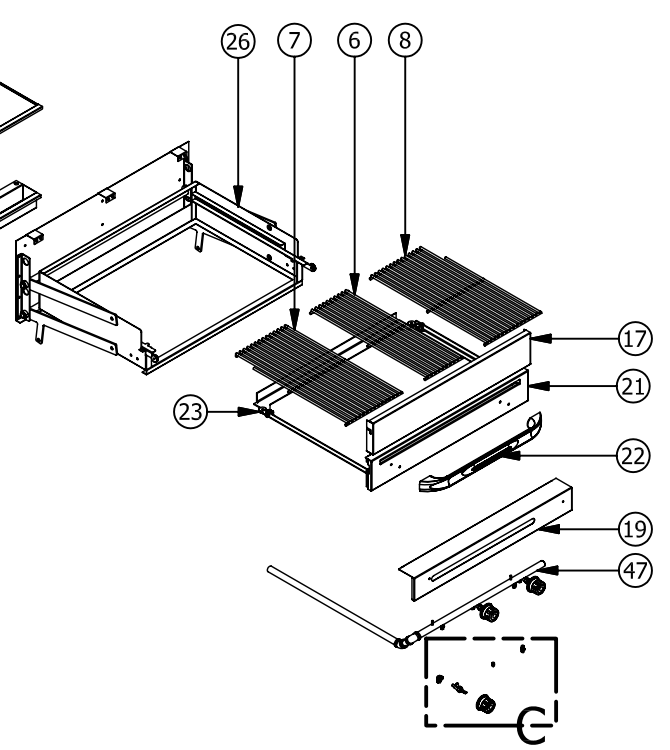

ICFB SERIES

ICFB Crossfire Broilers

ITEM NO	DESCRIPTION	PART #	36"	45"
1	GAS PRESSURE REGULATOR 3/4" NATURAL	1050	1	1
	GAS PRESSURE REGULATOR 3/4" L.P.	1051	1	1
2	4" POLYURETHANE CASTER W/OUT BRAKE	1062	2	2
3	4" POLYURETHANE CASTER WITH BRAKE	1063	2	2
4	CFB - ORIFICE HOOD #33 (NAT)	36304	2	3
	CFB - ORIFICE HOOD #48 (LP)	36305	2	3
5	ICV LEG	22012	4	4
6	RACK, CENTER	36129	0	1
7	RACK, LEFT	36130	1	1
8	RACK, RIGHT	36131	1	1
9	ICFB-45 1 X 27 31/32 X 41 31/32, SEARING PLATE	36143		1
	ICFB-36 1/2 X 27 31/32 X 41 31/32, SEARING PLATE	36144	1	
	ICFB-36 1 X 27 31/32 X 41 31/32, SEARING PLATE	36145	1	
10	ICFB-BURNER	36277	2	3
11	RIGHT SIDE PANEL	36333	1	1
12	RIGHT INNER LINER	36336	1	1
13	R/H GREASE TRAY DEFLECTOR	36338	1	1
14	LEFT SIDE PANEL	36341	1	1
15	LEFT INNER LINER	36344	1	1
16	L/H GREASE TRAY DEFLECTOR	36346	1	1
17	TOP FRONT TRIM, ICFB-45	36357		1
	TOP FRONT TRIM, ICFB-36	36445	1	
18	MANIFOLD FRAME ASSEMBLY, ICFB-45	36360		1
	MANIFOLD FRAME ASSEMBLY, ICFB-36	36442	1	
19	LOWER VALVE COVER, ICFB-45	36362		1
	LOWER VALVE COVER, ICFB-36	36440	1	
20	HEAT DEFLECTOR	36365		3
21	GRATE SUPPORT ASSEMBLY, ICFB-45	36367	2	
	GRATE SUPPORT ASSEMBLY, ICFB-36	36433	1	
22	HEAVY DUTY HANDLE BAR WITH LOGO MOUNTED	36853	1	1
23	BEARING BRONZE COUNTERBORE (1023)	36550	4	4
24	FRONT BURNER SUPPORT ASSEMBLY, ICFB-45	36370		1
	FRONT BURNER SUPPORT ASSEMBLY, ICFB-36	36430	1	
25	ORIFICE BRACKET	36404		
26	CARRIAGE ASSEMBLY, ICFB-45	36379		1
	CARRIAGE ASSEMBLY, ICFB-36	36422	1	
27	BASE ASSEMBLY, ICFB-45	36382		1
	BASE ASSEMBLY, ICFB-36	36419	1	
28	BACK PLATE ASSEMBLY-ICFB-45	36384		1
	BACK PLATE ASSEMBLY-ICFB-36	36418	1	
29	BACK PANEL, ICFB-45	36385		1
	BACK PANEL, ICFB-36	36416	1	
30	REAR BURNER SUPPORT ASSEMBLY, ICFB-45	36396		1
	REAR BURNER SUPPORT ASSEMBLY, ICFB-36	36397	1	
31	LOWER GREASE TRAY	36405		1
	ICFB-36 LOWER TRAY	36413	1	
32	LOWER GREASE CAN, ICFB-45	36406		1
	LOWER GREASE CAN, ICFB-36	36407	1	
33	UPPER GREASE CAN FRONT	36412	1	1
34	UPPER GREASE TRAY	36355	1	1
35	ICFB-45 LEG CHANNEL	36451	2	2
36	LIFTING MECHANISM ASSEMBLY	36527	1	1
37	SPRING HANGER	36545	1	1