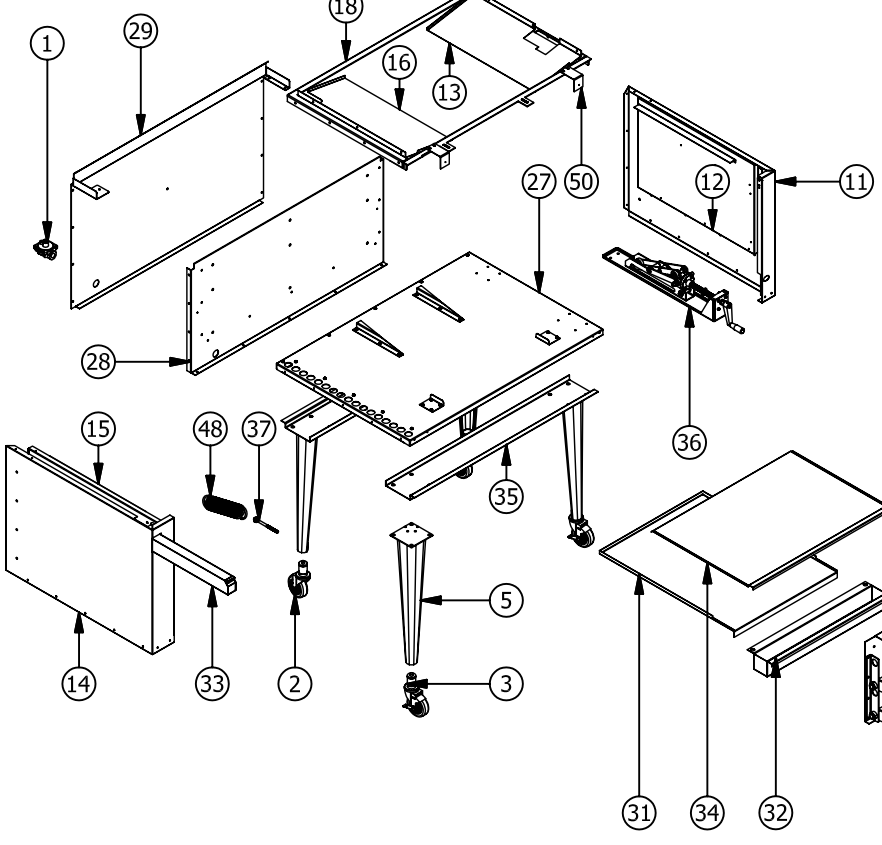

ICFB SERIES

ICFB Crossfire Broilers

ITEM NO	DESCRIPTION	PART #	36"	45"
1	GAS PRESSURE REGULATOR 3/4" NATURAL	1050	1	1
	GAS PRESSURE REGULATOR 3/4" L.P.	1051	1	1
2	4" POLYURETHANE CASTER W/OUT BRAKE	1062	2	2
3	4" POLYURETHANE CASTER WITH BRAKE	1063	2	2
4	CFB - ORIFICE HOOD #33 (NAT)	36304	2	3
	CFB - ORIFICE HOOD #48 (LP)	36305	2	3
5	ICV LEG	22012	4	4
6	RACK, CENTER	36129	0	1
7	RACK, LEFT	36130	1	1
8	RACK, RIGHT	36131	1	1
9	ICFB-45 1 X 27 31/32 X 41 31/32, SEARING PLATE	36143		1
	ICFB-36 1/2 X 27 31/32 X 41 31/32, SEARING PLATE	36144	1	
	ICFB-36 1 X 27 31/32 X 41 31/32, SEARING PLATE	36145	1	
10	ICFB-BURNER	36277	2	3
11	RIGHT SIDE PANEL	36333	1	1
12	RIGHT INNER LINER	36336	1	1
13	R/H GREASE TRAY DEFLECTOR	36338	1	1
14	LEFT SIDE PANEL	36341	1	1
15	LEFT INNER LINER	36344	1	1
16	L/H GREASE TRAY DEFLECTOR	36346	1	1
17	TOP FRONT TRIM, ICFB-45	36357		1
	TOP FRONT TRIM, ICFB-36	36445	1	
18	MANIFOLD FRAME ASSEMBLY, ICFB-45	36360		1
	MANIFOLD FRAME ASSEMBLY, ICFB-36	36442	1	
19	LOWER VALVE COVER, ICFB-45	36362		1
	LOWER VALVE COVER, ICFB-36	36440	1	
20	HEAT DEFLECTOR	36365		3
21	GRATE SUPPORT ASSEMBLY, ICFB-45	36367	2	
	GRATE SUPPORT ASSEMBLY, ICFB-36	36433	1	
22	HEAVY DUTY HANDLE BAR WITH LOGO MOUNTED	36853	1	1
23	BEARING BRONZE COUNTERBORE (1023)	36550	4	4
24	FRONT BURNER SUPPORT ASSEMBLY, ICFB-45	36370		1
	FRONT BURNER SUPPORT ASSEMBLY, ICFB-36	36430	1	
25	ORIFICE BRACKET	36404		
26	CARRIAGE ASSEMBLY, ICFB-45	36379		1
	CARRIAGE ASSEMBLY, ICFB-36	36422	1	
27	BASE ASSEMBLY, ICFB-45	36382		1
	BASE ASSEMBLY, ICFB-36	36419	1	
28	BACK PLATE ASSEMBLY-ICFB-45	36384		1
	BACK PLATE ASSEMBLY-ICFB-36	36418	1	
29	BACK PANEL, ICFB-45	36385		1
	BACK PANEL, ICFB-36	36416	1	
30	REAR BURNER SUPPORT ASSEMBLY, ICFB-45	36396		1
	REAR BURNER SUPPORT ASSEMBLY, ICFB-36	36397	1	
31	LOWER GREASE TRAY	36405		1
	ICFB-36 LOWER TRAY	36413	1	
32	LOWER GREASE CAN, ICFB-45	36406		1
	LOWER GREASE CAN, ICFB-36	36407	1	
33	UPPER GREASE CAN FRONT	36412	1	1
34	UPPER GREASE TRAY	36355	1	1
35	ICFB-45 LEG CHANNEL	36451	2	2
36	LIFTING MECHANISM ASSEMBLY	36527	1	1
37	SPRING HANGER	36545	1	1