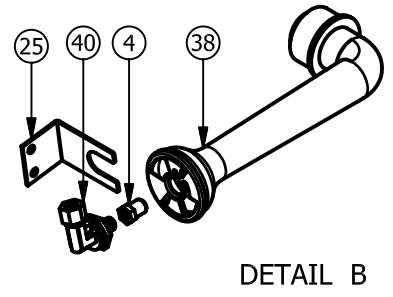

ICFB SERIES

ICFB Crossfire Broilers

ITEM NO	DESCRIPTION	PART #	36"	45"
1	GAS PRESSURE REGULATOR 3/4" NATURAL	1050	1	1
	GAS PRESSURE REGULATOR 3/4" L.P.	1051	1	1
2	4" POLYURETHANE CASTER W/OUT BRAKE	1062	2	2
3	4" POLYURETHANE CASTER WITH BRAKE	1063	2	2
4	CFB - ORIFICE HOOD #33 (NAT)	36304	2	3
	CFB - ORIFICE HOOD #48 (LP)	36305	2	3
5	ICV LEG	22012	4	4
6	RACK, CENTER	36129	0	1
7	RACK, LEFT	36130	1	1
8	RACK, RIGHT	36131	1	1
9	ICFB-45 1 X 27 31/32 X 41 31/32, SEARING PLATE	36143		1
	ICFB-36 1/2 X 27 31/32 X 41 31/32, SEARING PLATE	36144	1	
	ICFB-36 1 X 27 31/32 X 41 31/32, SEARING PLATE	36145	1	
10	ICFB-BURNER	36277	2	3
11	RIGHT SIDE PANEL	36333	1	1
12	RIGHT INNER LINER	36336	1	1
13	R/H GREASE TRAY DEFLECTOR	36338	1	1
14	LEFT SIDE PANEL	36341	1	1
15	LEFT INNER LINER	36344	1	1
16	L/H GREASE TRAY DEFLECTOR	36346	1	1
17	TOP FRONT TRIM, ICFB-45	36357		1
	TOP FRONT TRIM, ICFB-36	36445	1	
18	MANIFOLD FRAME ASSEMBLY, ICFB-45	36360		1
	MANIFOLD FRAME ASSEMBLY, ICFB-36	36442	1	
19	LOWER VALVE COVER, ICFB-45	36362		1
	LOWER VALVE COVER, ICFB-36	36440	1	
20	HEAT DEFLECTOR	36365		3
21	GRATE SUPPORT ASSEMBLY, ICFB-45	36367	2	
	GRATE SUPPORT ASSEMBLY, ICFB-36	36433	1	
22	HEAVY DUTY HANDLE BAR WITH LOGO MOUNTED	36853	1	1
23	BEARING BRONZE COUNTERBORE (1023)	36550	4	4
24	FRONT BURNER SUPPORT ASSEMBLY, ICFB-45	36370		1
	FRONT BURNER SUPPORT ASSEMBLY, ICFB-36	36430	1	
25	ORIFICE BRACKET	36404		
26	CARRIAGE ASSEMBLY, ICFB-45	36379		1
	CARRIAGE ASSEMBLY, ICFB-36	36422	1	
27	BASE ASSEMBLY, ICFB-45	36382		1
	BASE ASSEMBLY, ICFB-36	36419	1	
28	BACK PLATE ASSEMBLY-ICFB-45	36384		1
	BACK PLATE ASSEMBLY-ICFB-36	36418	1	
29	BACK PANEL, ICFB-45	36385		1
	BACK PANEL, ICFB-36	36416	1	
30	REAR BURNER SUPPORT ASSEMBLY, ICFB-45	36396		1
	REAR BURNER SUPPORT ASSEMBLY, ICFB-36	36397	1	
31	LOWER GREASE TRAY	36405		1
	ICFB-36 LOWER TRAY	36413	1	
32	LOWER GREASE CAN, ICFB-45	36406		1
	LOWER GREASE CAN, ICFB-36	36407	1	
33	UPPER GREASE CAN FRONT	36412	1	1
34	UPPER GREASE TRAY	36355	1	1
35	ICFB-45 LEG CHANNEL	36451	2	2
36	LIFTING MECHANISM ASSEMBLY	36527	1	1
37	SPRING HANGER	36545	1	1