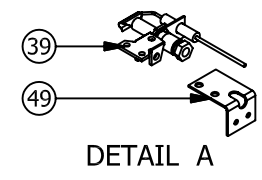

ICFB SERIES

ICFB Crossfire Broilers

ITEM NO	DESCRIPTION	PART #	36"	45"
1	GAS PRESSURE REGULATOR 3/4" NATURAL	1050	1	1
	GAS PRESSURE REGULATOR 3/4" L.P.	1051	1	1
2	4" POLYURETHANE CASTER W/OUT BRAKE	1062	2	2
3	4" POLYURETHANE CASTER WITH BRAKE	1063	2	2
4	CFB - ORIFICE HOOD #33 (NAT)	36304	2	3
	CFB - ORIFICE HOOD #48 (LP)	36305	2	3
5	ICV LEG	22012	4	4
6	RACK, CENTER	36129	0	1
7	RACK, LEFT	36130	1	1
8	RACK, RIGHT	36131	1	1
9	ICFB-45 1 X 27 31/32 X 41 31/32, SEARING PLATE	36143		1
	ICFB-36 1/2 X 27 31/32 X 41 31/32, SEARING PLATE	36144	1	
	ICFB-36 1 X 27 31/32 X 41 31/32, SEARING PLATE	36145	1	
10	ICFB-BURNER	36277	2	3
11	RIGHT SIDE PANEL	36333	1	1
12	RIGHT INNER LINER	36336	1	1
13	R/H GREASE TRAY DEFLECTOR	36338	1	1
14	LEFT SIDE PANEL	36341	1	1
15	LEFT INNER LINER	36344	1	1
16	L/H GREASE TRAY DEFLECTOR	36346	1	1
17	TOP FRONT TRIM, ICFB-45	36357		1
	TOP FRONT TRIM, ICFB-36	36445	1	
18	MANIFOLD FRAME ASSEMBLY, ICFB-45	36360		1
	MANIFOLD FRAME ASSEMBLY, ICFB-36	36442	1	
19	LOWER VALVE COVER, ICFB-45	36362		1
	LOWER VALVE COVER, ICFB-36	36440	1	
20	HEAT DEFLECTOR	36365		3
21	GRATE SUPPORT ASSEMBLY, ICFB-45	36367	2	
	GRATE SUPPORT ASSEMBLY, ICFB-36	36433	1	
22	HEAVY DUTY HANDLE BAR WITH LOGO MOUNTED	36853	1	1
23	BEARING BRONZE COUNTERBORE (1023)	36550	4	4
24	FRONT BURNER SUPPORT ASSEMBLY, ICFB-45	36370		1
	FRONT BURNER SUPPORT ASSEMBLY, ICFB-36	36430	1	
25	ORIFICE BRACKET	36404		
26	CARRIAGE ASSEMBLY, ICFB-45	36379		1
	CARRIAGE ASSEMBLY, ICFB-36	36422	1	
27	BASE ASSEMBLY, ICFB-45	36382		1
	BASE ASSEMBLY, ICFB-36	36419	1	
28	BACK PLATE ASSEMBLY-ICFB-45	36384		1
	BACK PLATE ASSEMBLY-ICFB-36	36418	1	
29	BACK PANEL, ICFB-45	36385		1
	BACK PANEL, ICFB-36	36416	1	
30	REAR BURNER SUPPORT ASSEMBLY, ICFB-45	36396		1
	REAR BURNER SUPPORT ASSEMBLY, ICFB-36	36397	1	
31	LOWER GREASE TRAY	36405		1
	ICFB-36 LOWER TRAY	36413	1	
32	LOWER GREASE CAN, ICFB-45	36406		1
	LOWER GREASE CAN, ICFB-36	36407	1	
33	UPPER GREASE CAN FRONT	36412	1	1
34	UPPER GREASE TRAY	36355	1	1
35	ICFB-45 LEG CHANNEL	36451	2	2
36	LIFTING MECHANISM ASSEMBLY	36527	1	1
37	SPRING HANGER	36545	1	1