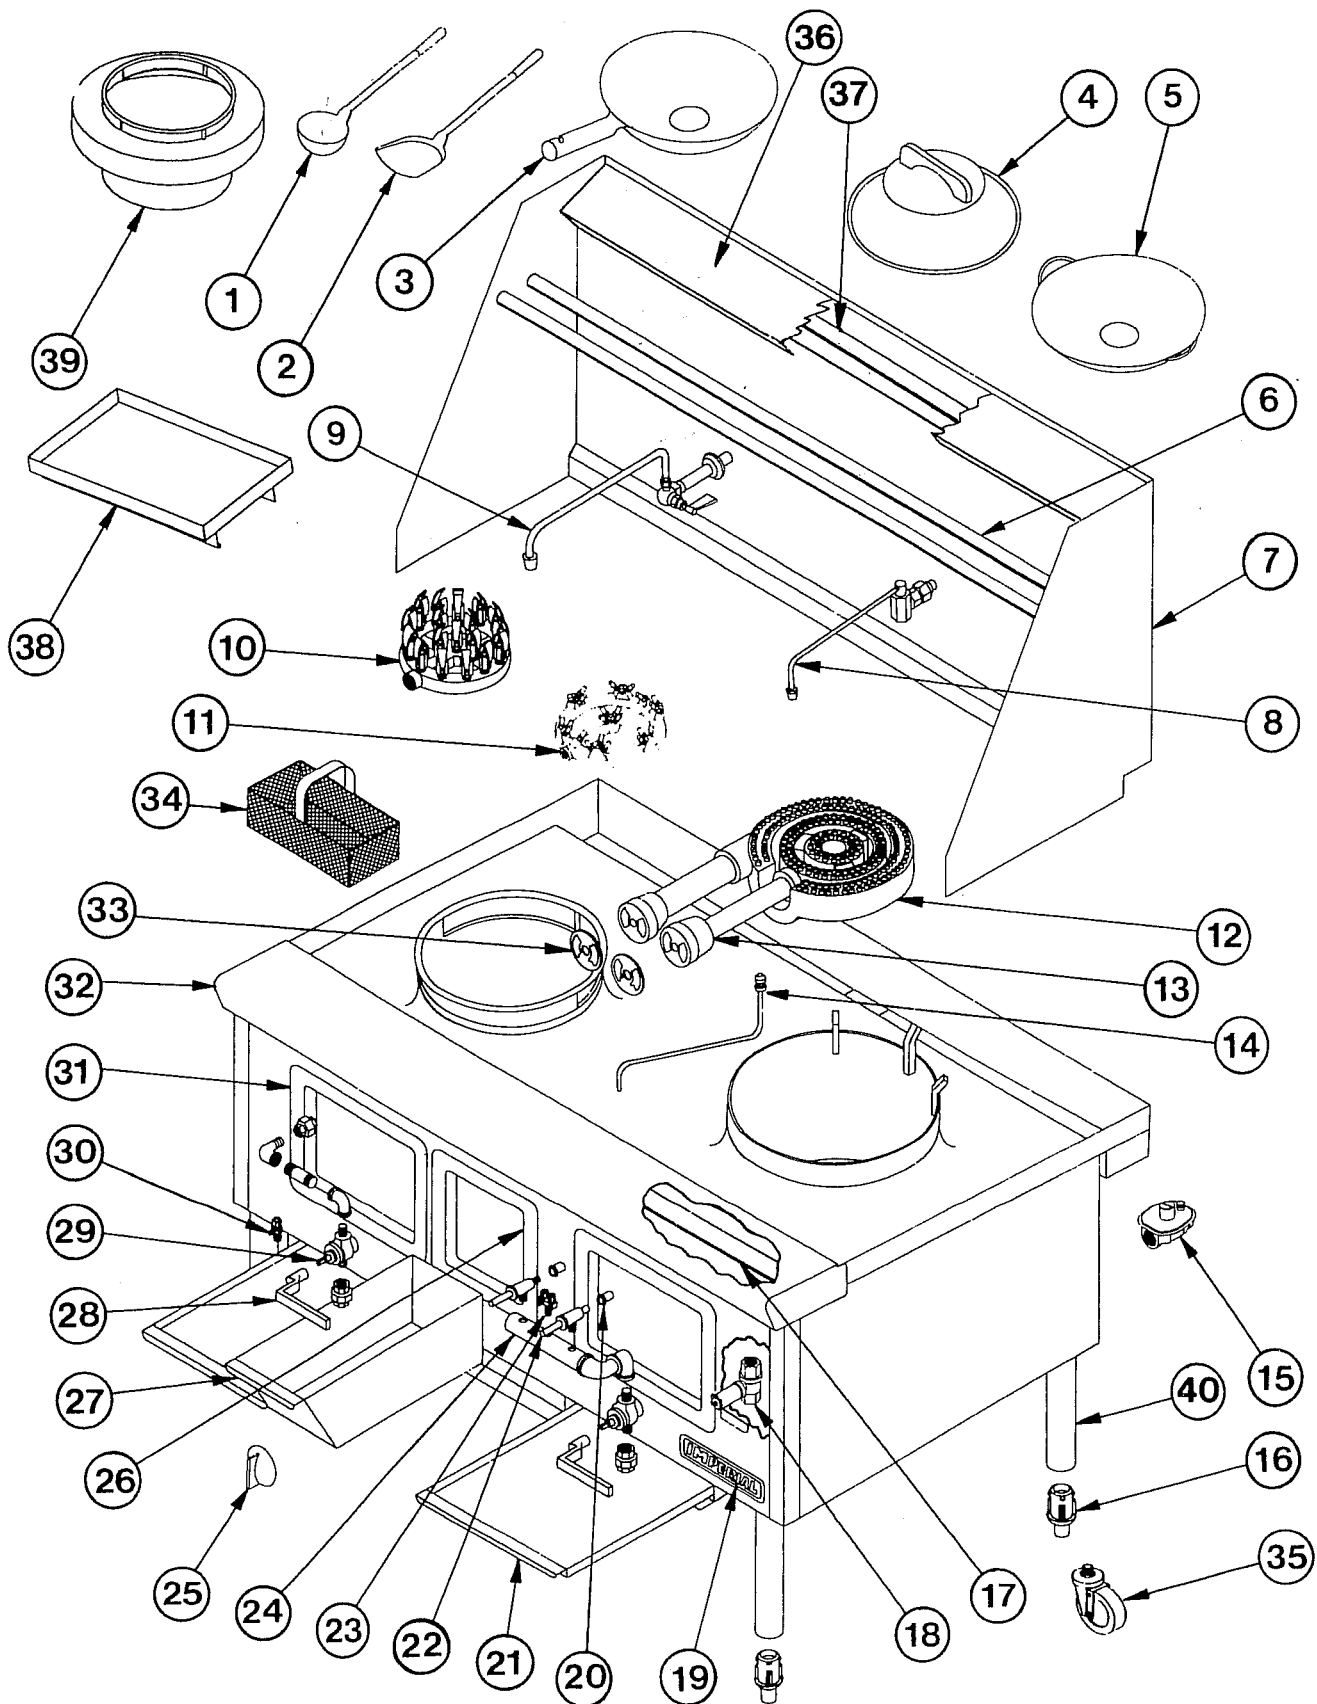

ICRA SERIES CHINESE RANGE
REPLACEMENT PARTS FOR ALL ICRA MODELS