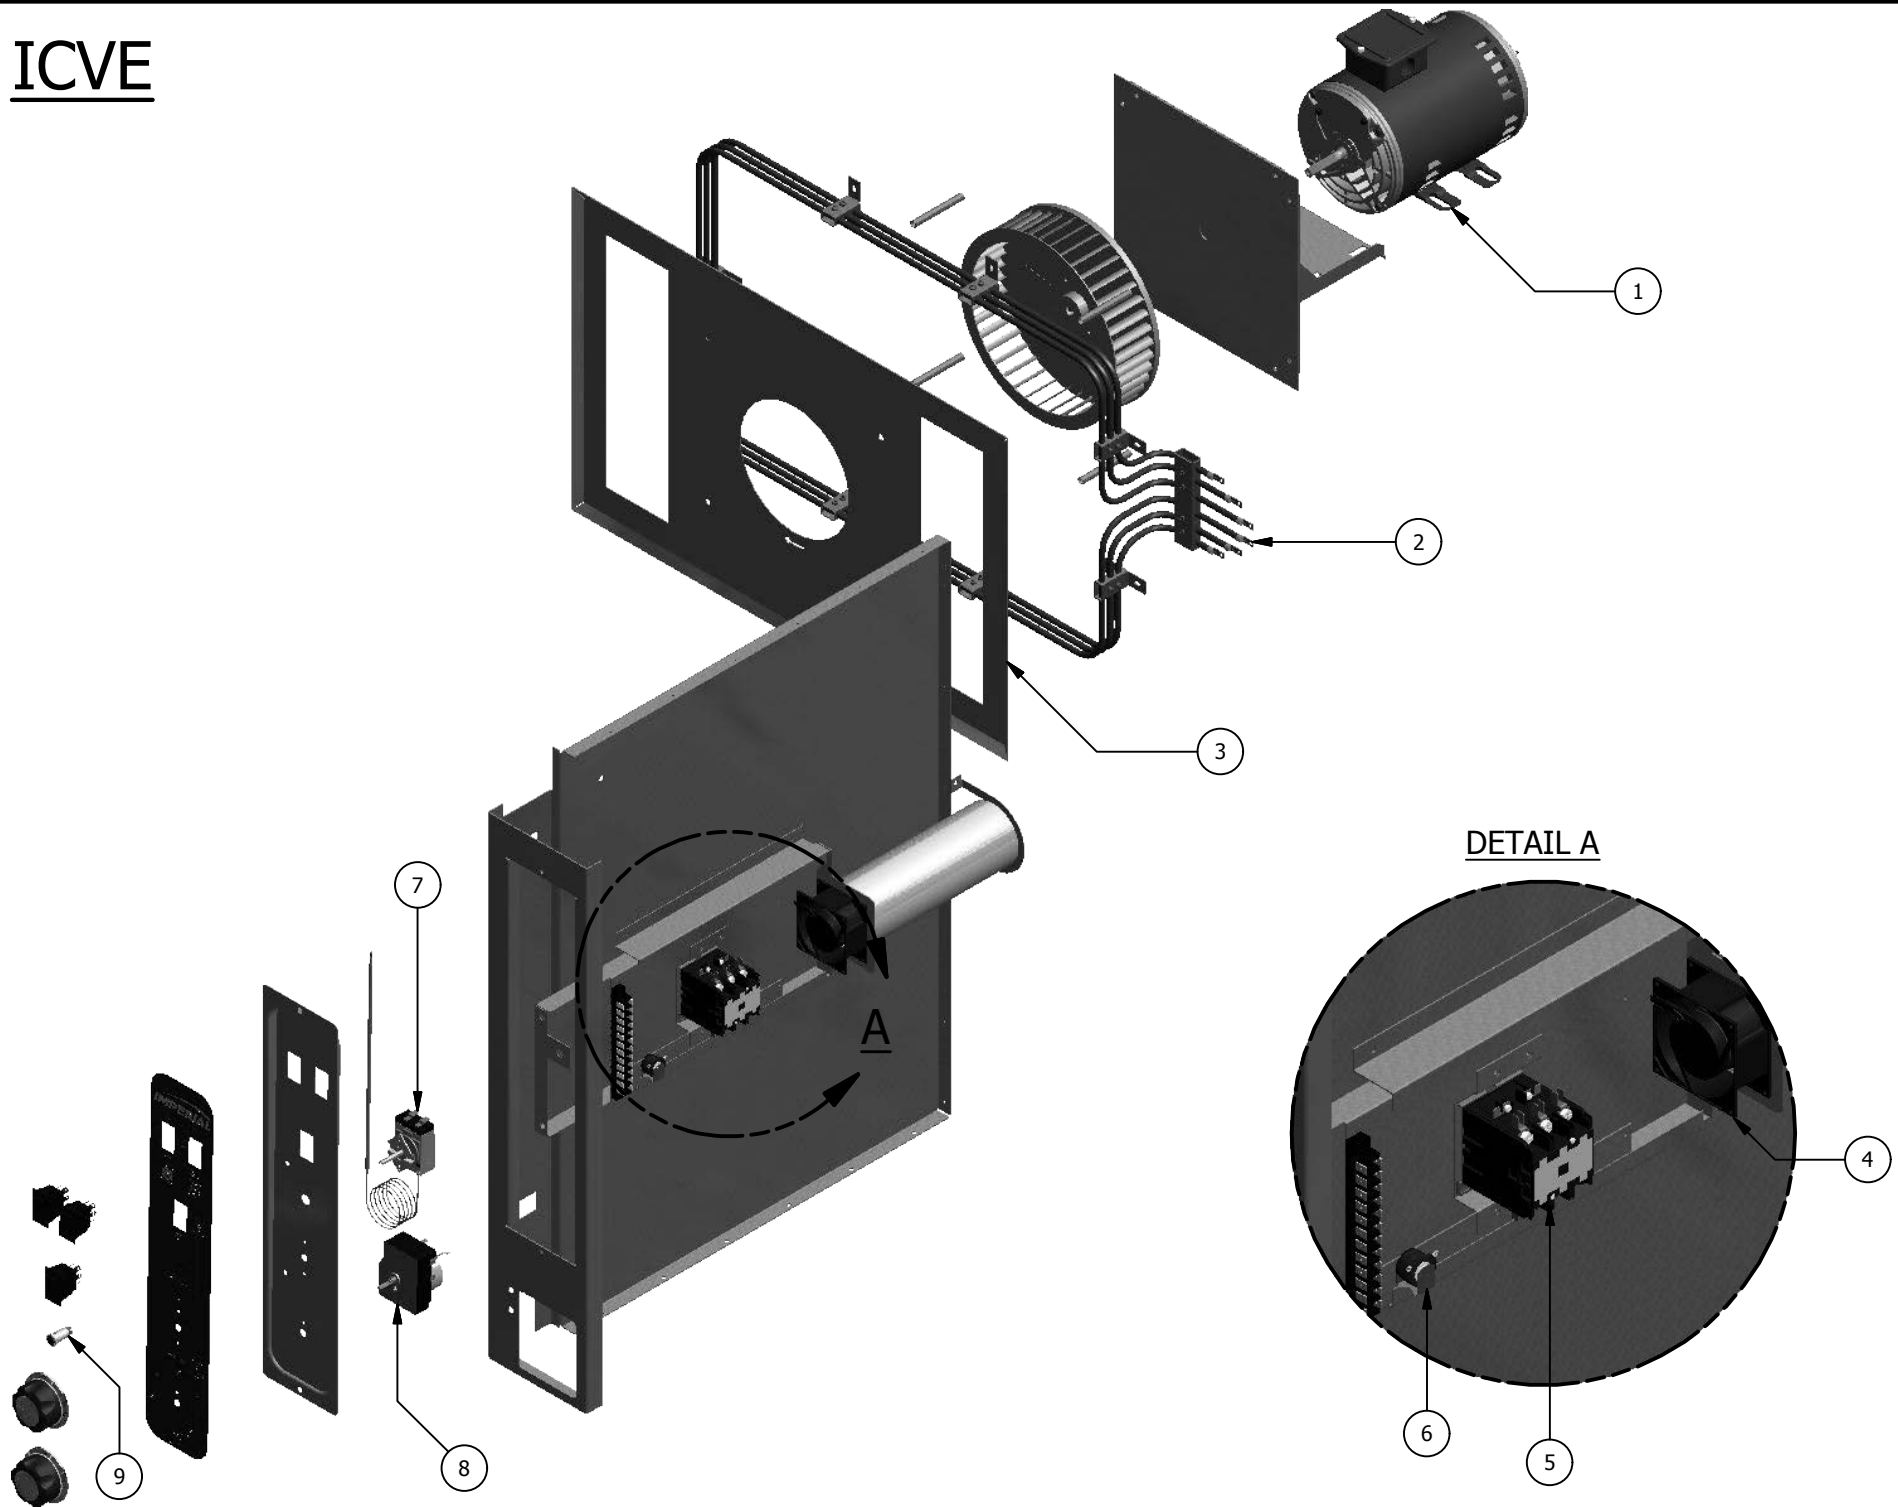

ICVE

ICVE Series - Electric Convection Oven

ITEM	DESCRIPTION	PART NO.	PER OVEN
1	ICVE MOTOR 1/2 HP 2 SPEED 220V	1164-220	
2	ICVE - 208V HEATING ELEMENT	34736	
***	ICVE - 240V HEATING ELEMENT	35166	
***	ICVE - 380V HEATING ELEMENT	35731	
***	ICVE - 480V HEATING ELEMENT	35732	
3	ICVE - SQUIRREL CAGE COVER	33612	
4	ICVE FAN 220V WITH LONGER WIRES	33648-230	
5	ICVE/IRE - 25 AMP, 3 POLE, 208-240V, CONTACTOR WITH BOX LUGS	35470	
6	BUZZER 220V	33496-230	
7	IR-C/IDR/ICV-THERMOSTAT	1160	
8	ICV-IRC TIMER 230V 60V 60HZ M450	32209-230	
9	INDICATOR HEAT LIGHT 250V	1124-230	