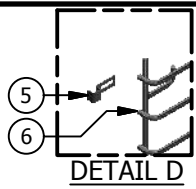

ICVG

ICVG ICVDG Series - Gas Convection Oven

ITEM	DESCRIPTION	PART NO.	PER OVEN
1	OUTER TOP COVER	33632	1
2	DOOR SEAL TOP & BOTTOM	22123	2
3	DOOR SEAL L & R	22122	2
4	SIDE PANEL L/H	33625	1
5	RACK GUIDE CLIP	30879	8
6	OVEN RACK GUIDE (L/R)	38120	2
7	DOOR HINGE UPPER FRAME	32230	1
8	36" TOP TRIM	22120	1
9	60. UPPER HINGE BRACKET ASSEMBLY	32238	1
10	L/H COMPLETE DOOR ASS'Y (W/WINDOW)(INCLUDES ITEMS 11,12 & 13)	32235	1
11	DOOR LINER - 60 (INNER)	32225	1
12	ICV DOOR GLASS-SPACER ASSEMBLY	1860	1
13	DOOR PANEL - 60 (OUTER)	32226	1
14	ICV DOOR HANDLE	4055	1
15	60 LOWER HINGE BRACKET ASSEMBLY	32239	1
16	ICV DOOR HANDLE SCREW	32219	4
17	ICV DOOR HINGE SCREW	32220	12
18	LOWER HINGE FRAME	35908	1
19	ICV SHORT ROD	30392	2
20	TURNBUCKLE	30393	2
21	ICV LONG ROD	30399	2
22	1/4" - 20" ICV ROD EYE COUPLER	30395	4
23	ICV SPROCKET WITH KEY	34827	2
24	1/2" BRONZE BUSHING	34826	8
25	DOOR SWITCH ACTUATOR	32232	1
26	KANA CHAIN	30738	2
27	ICV FLAT WASHER	33033	4
28	40 LOWER HINGE BRACKET ASSEMBLY	32237	1
29	ICV DOOR SWITCH, PLUNGER STYLE	1355	1
30	DOOR SWITCH COVER	35907	1
31	CONVECTION OVEN TIMER KNOB	36945	1
32	CONVECTION OVEN KNOB	36329	1
33	ITGE/IRC/ICV/IDR - INDICATOR HEAT LIGHT 250 V	1124	1
34	MOMENTARY OVEN LIGHT SWITCH	1128	1
35	POWER SWITCH 3 POSITIONS ON/OFF - COOL DOWN	1126	1
36	FAN SWITCH - 2 SPEEDS	1127	1
37	CONTROL OVERLAY, CONVECTION OVEN V1	37000	1
38	ICV CONTROL PANEL	36978	1
39	THERMOSTAT SPACER BRACKET	20311	1
40	KXT THERMOSTAT CONVECTION OVEN	1160	1
41	ELECTRIC TIMER 115V	32209	1
42	FAN PANEL	33615	1
43	ICV TERMINAL BLOCK W/J7140 POS. 122	1136	1
44	BUZZER 120V FOR ICV	33496	1
45	ICV COMPONENT GUIDE RAIL	33609	2
46	ICV MODULE BRACKET	38645	1
47	QUICK CONNECT	37063	1
48	ICV INTERMITTENT PILOT IGNITION CONTROL	37061	1
***	ICV INTERMITTENT PILOT IGNITION CONTROL WIRE HARNESS	37062	1
49	ICVG FAN 115V W/ 16" LONG LEAD WIRES	33648-115	1
50	ICVG MANIFOLD BRACKET (FRONT)	33635	1
51	ICV 120V SOLENOID VALVE (1/2")	38181	2