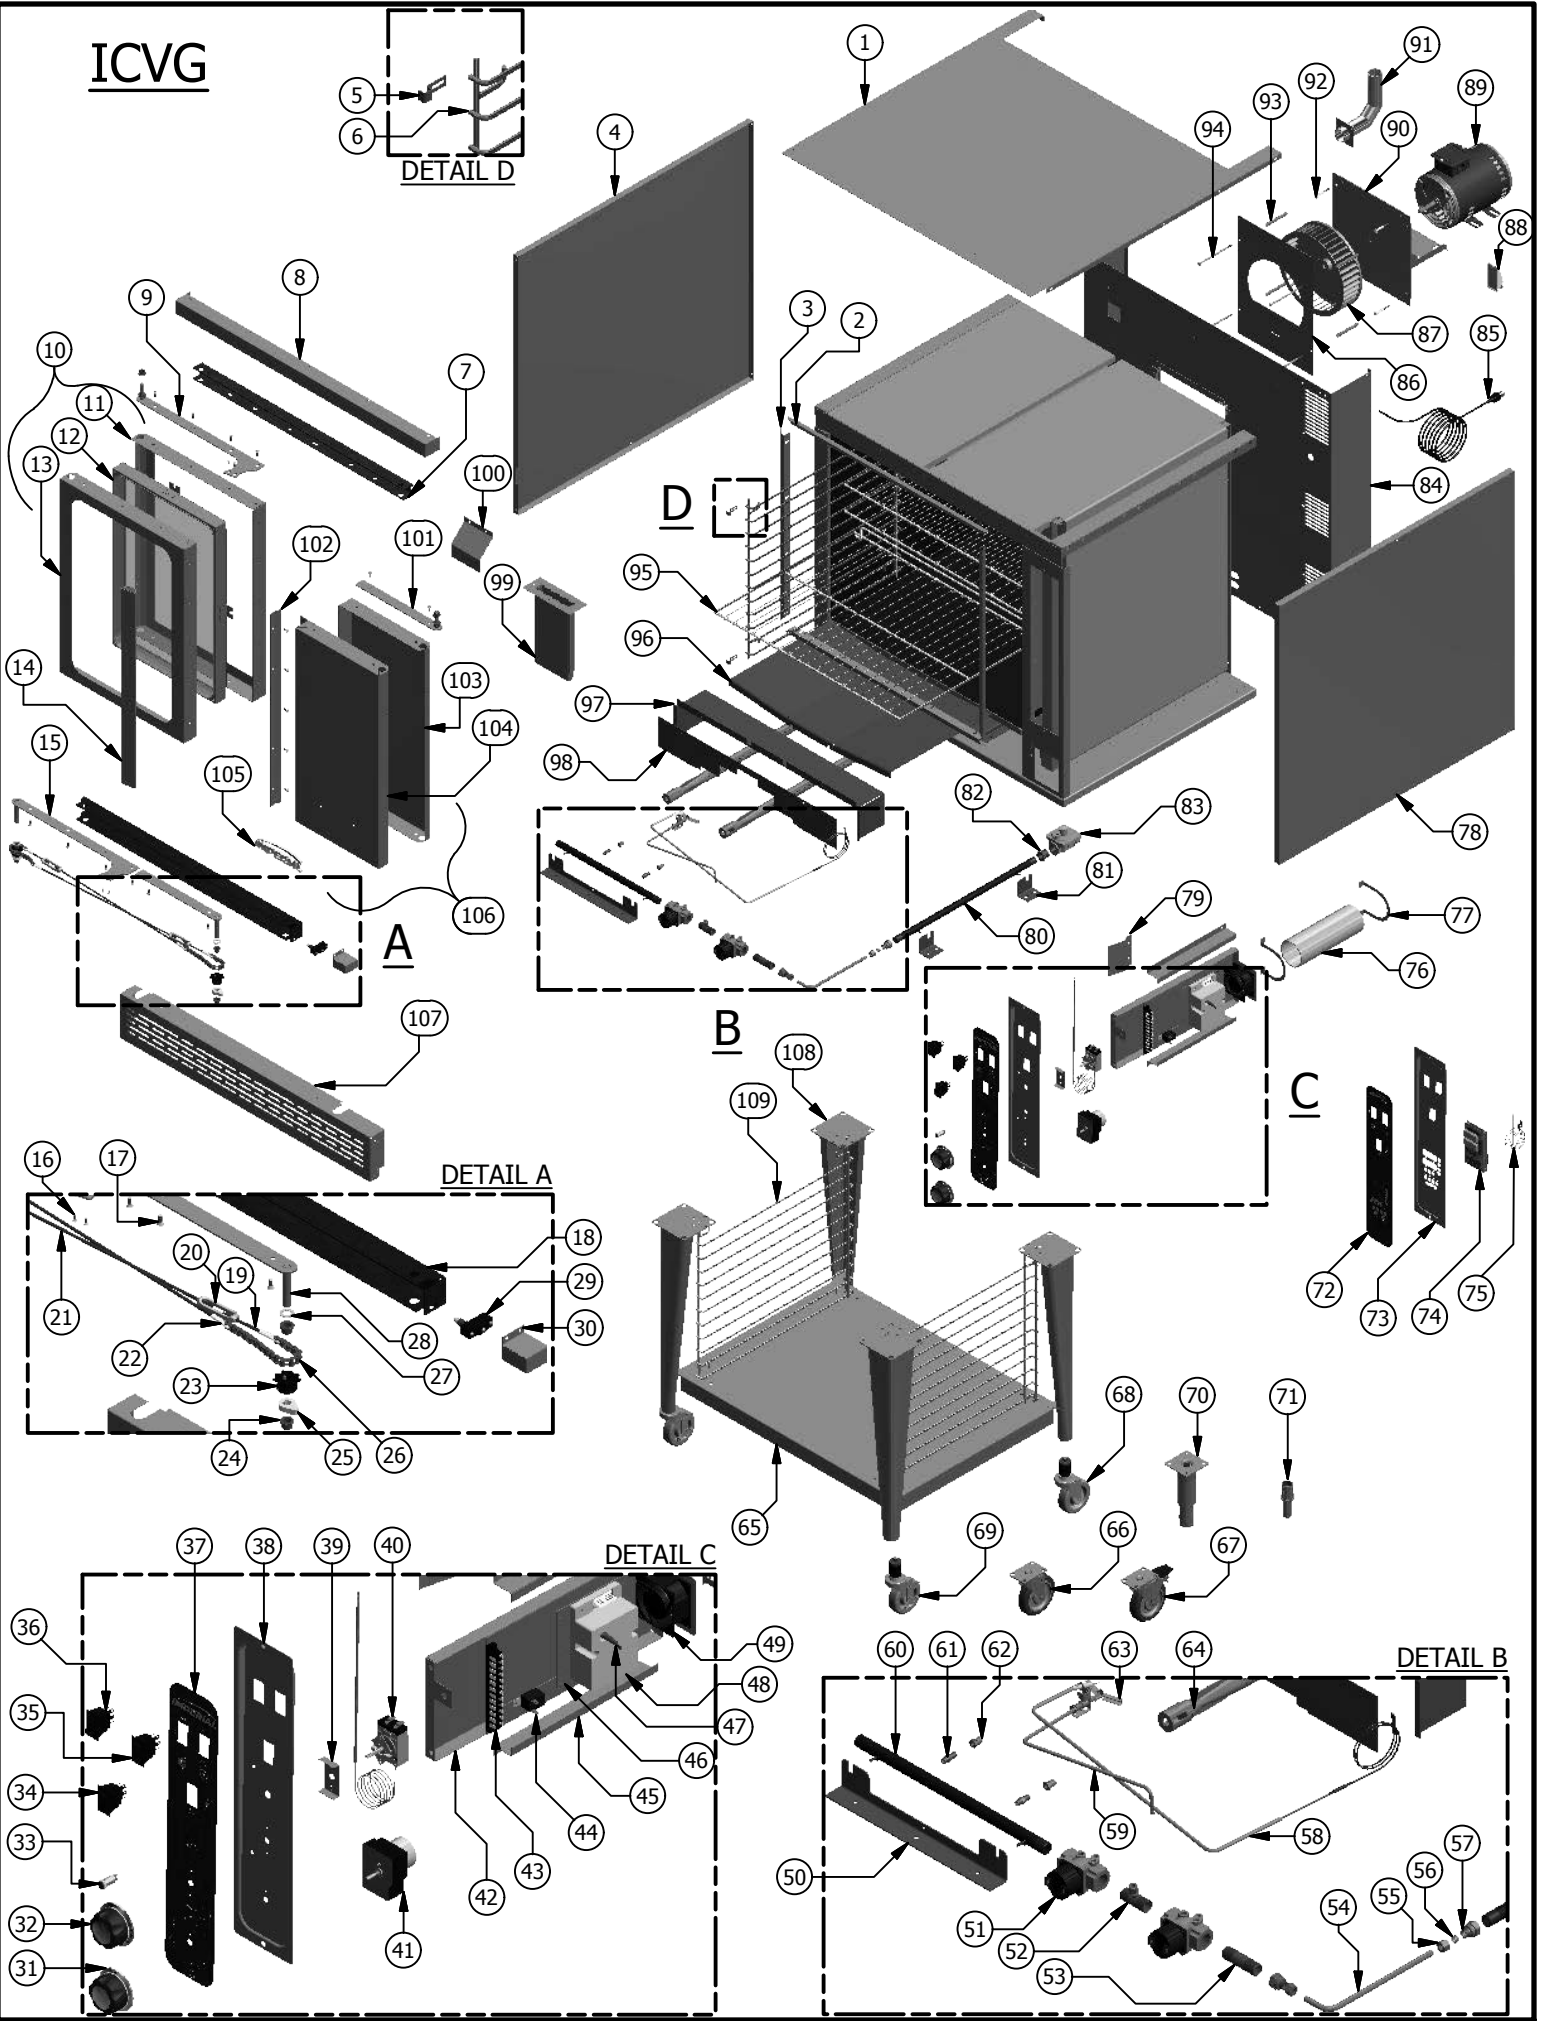

ICVG

ICVG ICVDG Series - Gas Convection Oven

ITEM	DESCRIPTION	PART NO.	PER OVEN
1	OUTER TOP COVER	33632	1
2	DOOR SEAL TOP & BOTTOM	22123	2
3	DOOR SEAL L & R	22122	2
4	SIDE PANEL L/H	33625	1
5	RACK GUIDE CLIP	30879	8
6	OVEN RACK GUIDE (L/R)	38120	2
7	DOOR HINGE UPPER FRAME	32230	1
8	36" TOP TRIM	22120	1
9	60. UPPER HINGE BRACKET ASSEMBLY	32238	1
10	L/H COMPLETE DOOR ASS'Y (W/WINDOW)(INCLUDES ITEMS 11,12 & 13)	32235	1
11	DOOR LINER - 60 (INNER)	32225	1
12	ICV DOOR GLASS-SPACER ASSEMBLY	1860	1
13	DOOR PANEL - 60 (OUTER)	32226	1
14	ICV DOOR HANDLE	4055	1
15	60 LOWER HINGE BRACKET ASSEMBLY	32239	1
16	ICV DOOR HANDLE SCREW	32219	4
17	ICV DOOR HINGE SCREW	32220	12
18	LOWER HINGE FRAME	35908	1
19	ICV SHORT ROD	30392	2
20	TURNBUCKLE	30393	2
21	ICV LONG ROD	30399	2
22	1/4" - 20" ICV ROD EYE COUPLER	30395	4
23	ICV SPROCKET WITH KEY	34827	2
24	1/2" BRONZE BUSHING	34826	8
25	DOOR SWITCH ACTUATOR	32232	1
26	KANA CHAIN	30738	2
27	ICV FLAT WASHER	33033	4
28	40 LOWER HINGE BRACKET ASSEMBLY	32237	1
29	ICV DOOR SWITCH, PLUNGER STYLE	1355	1
30	DOOR SWITCH COVER	35907	1
31	CONVECTION OVEN TIMER KNOB	36945	1
32	CONVECTION OVEN KNOB	36329	1
33	ITGE/IRC/ICV/IDR - INDICATOR HEAT LIGHT 250 V	1124	1
34	MOMENTARY OVEN LIGHT SWITCH	1128	1
35	POWER SWITCH 3 POSITIONS ON/OFF - COOL DOWN	1126	1
36	FAN SWITCH - 2 SPEEDS	1127	1
37	CONTROL OVERLAY, CONVECTION OVEN V1	37000	1
38	ICV CONTROL PANEL	36978	1
39	THERMOSTAT SPACER BRACKET	20311	1
40	KXT THERMOSTAT CONVECTION OVEN	1160	1
41	ELECTRIC TIMER 115V	32209	1
42	FAN PANEL	33615	1
43	ICV TERMINAL BLOCK W/J7140 POS. 122	1136	1
44	BUZZER 120V FOR ICV	33496	1
45	ICV COMPONENT GUIDE RAIL	33609	2
46	ICV MODULE BRACKET	38645	1
47	QUICK CONNECT	37063	1
48	ICV INTERMITTENT PILOT IGNITION CONTROL	37061	1
***	ICV INTERMITTENT PILOT IGNITION CONTROL WIRE HARNESS	37062	1
49	ICVG FAN 115V W/ 16" LONG LEAD WIRES	33648-115	1
50	ICVG MANIFOLD BRACKET (FRONT)	33635	1
51	ICV 120V SOLENOID VALVE (1/2")	38181	2