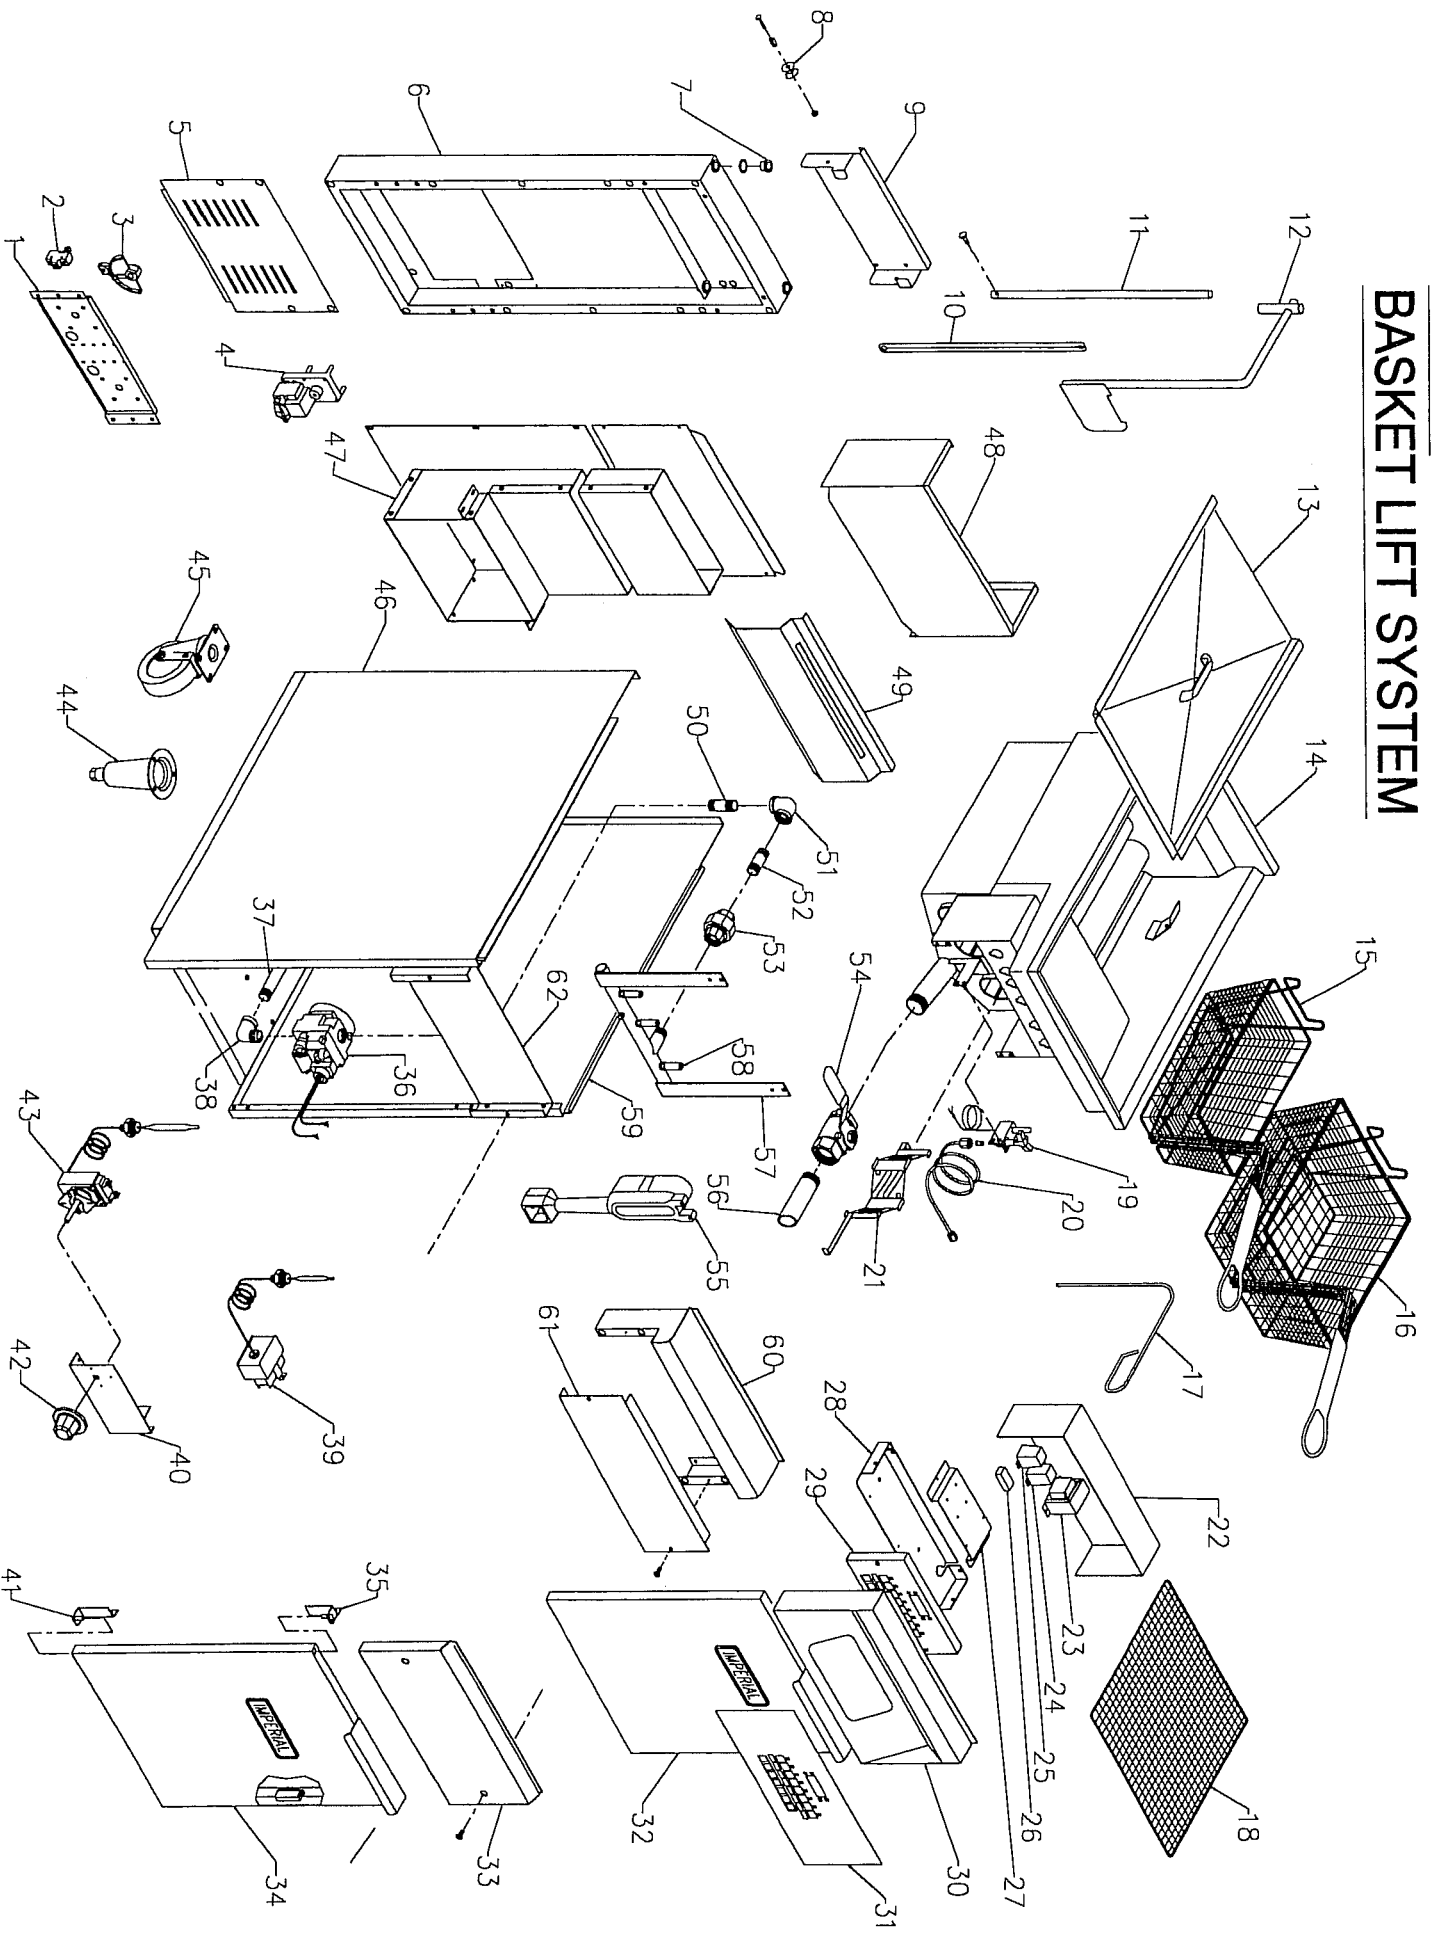

FRYER BASKET LIFT SYSTEM

IF-BL Series Fryers

ITEM NO	DESCRIPTION	PART #	40	50
1	Gear Motor mounting Bracket	28332	1	1
2	Micro Switch For Basket Lift	1431	1	1
3	Bell Crank	28335	1	1
4	Gear Motor For Basket Lift	1430	1	1
5	Gear Motor Cover	28336	1	1
6	Basket Lift Rear Panel	28338	1	1
7	Bushing For Basket Lift Arm	1841	2	2
8	Lifter Roller Guide	28339	2	2
9	Lifter Guide Front Bracket	1443	1	1
10	Lower Lifter Arm	28340	2	2
11	Top Lifter Arm	28341	2	2
12	Left Basket Lift Arm For IF-BL	1432	1	1
	Right Basket Lift Arm For IF-BL	1433	1	1
13	Vessel Vat Cover W/ Handle	28085	1	1
14	Vessel Assembly - S/S 3 Tube Fryer	28005	1	
	Vessel Assembly - S/S 4 Tube Fryer	28102		1
15	Frying Basket	2035	2	2
16	Full Size Frying Basket	2036	1	1
	Full Size Frying Basket For IFS 75	2046		
17	Goofer Rod - Declogger	28087	1	1
18	Grid Assembly - Crumb Screen/Fine Mesh	2038	1	1
***19	Pilot Burner - NAT.	1095-21	1	1
***	Pilot Burner - L.P.	1095-11	1	1
***	Pilot Bell Orifice # 21 - NAT.	31492	1	1
***	Pilot Bell Orifice # 11 - L.P.	31493	1	1
20	Thermopile	1096	1	1
21	Diffuser	28026	3	4
22	Heat Shield Top For Computer Control	28042	1	1
23	Transformer	1076	1	1
24	Relay	1077	2	2
26	Relay Base	28337	1	1
27	Component Mount Bracket	28037	1	1
28	Heat Shield Bottom For Computer Control	28043	1	1
29	Computer Control	1178	1	1
30	Front Panel Assembly For Computer Control	28040	1	1
31	Decal - Fryer For Computer Control	1405	1	1
32	Door Assembly For Computer Control	28047	1	1
33	Front Panel	28034	1	1
34	Cabinet Door Assembly	28044	1	1
35	Upper Door Hanger	28048	1	1
36	Comb Gas Valve - NAT.	1173	1	1
	Comb Gas Valve - L.P.	1174	1	1
37	In Take Pipe	28334	1	1
39	Hi Limit Switch	1177	1	1
40	T-Stat/Hi Limit Bracket	28076	1	1
41	Lower Door Hanger	28050	1	1
42	Operating T-Stat - Knob Only	1176	1	1