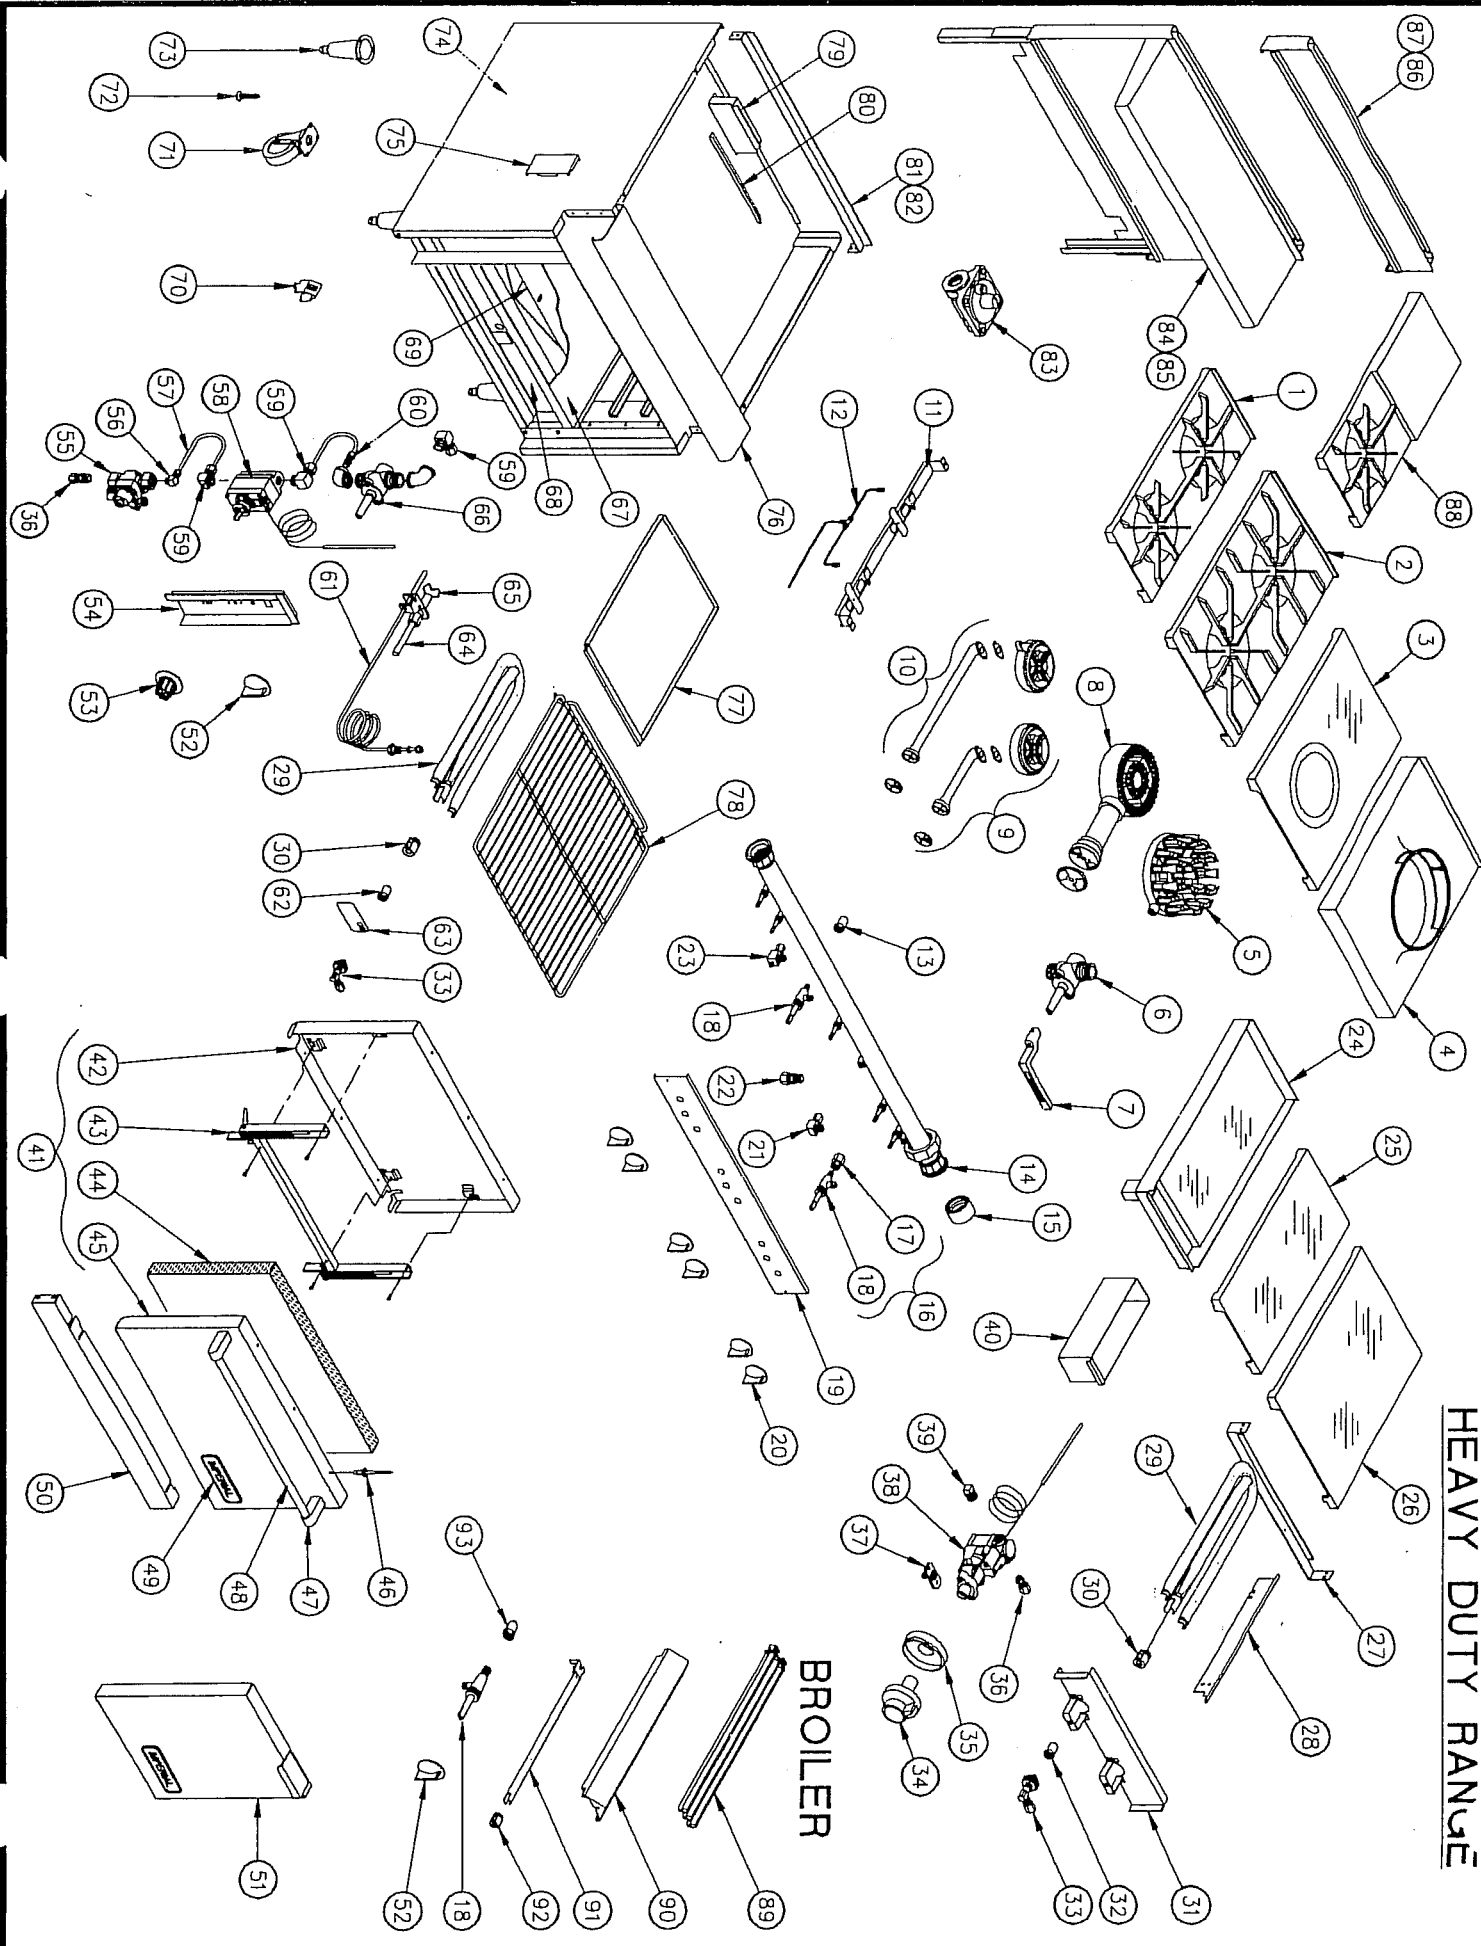

HEAVY DUTY RANGE