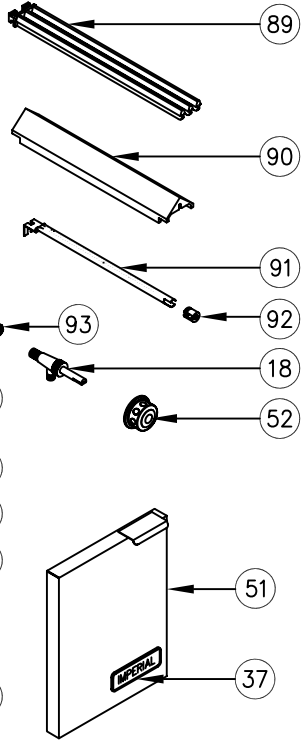

## IHR Diamond Series With Standard Oven

ITEM NO	DESCRIPTION	PART #	36"
1	12" Top Grate 12 x 13 1/4 (Front) Open Burner	35334	3
***	12" Top Grate 12 x 13 1/4 (Rear) Open Burner	35335	3
2	18" Top Grate 18 x 13 1/4 (Front) Open Burner	35331	2
***	18" Top Grate 18 x 13 1/4 (Rear) Open Burner	35332	2
***	IHR Top Grate Support	20396	2
***	Wide Combination Top Grate (now in 2 pieces)	0319 & 0142	3 of each
3	French Top Complete W / Ring And Lid 18" X 28"	0125	2
	Ring	1212	1 or 2
	Lid	1213	1 or 2
	Handle	1214	1
4	Wok Top S/S 18"	25140	1 or 2
5	Duck Jet Burner - NAT.	1270	1 or 2
	Duck Jet Burner - L.P.	1271	1 or 2
	Duck Jet Burner - Tip Only	35433	18
	Duck Jet Burner - Orifice Only NAT.	1602	18
	Duck Jet Burner - Orifice Only L.P.	1603	18
6	1/2 NPT X 1/2 NPT Main Gas Valve	1620	1 or 2
7	"L" Shaped Handle	1195	1 or 2
***	Set Screw for "L" Shaped Handle	1909	1 or 2
8	Two Ring Burner W / Air Shutter	2103-1	1 or 2
***	Air Shutter Only	1011	1 or 2
9	Open Burner Front Venturi W / Lift Off Head	35329	2 or 3
9-a	IHR Clog Free Burner Head	35328	4 or 6
	Open Burner Air Shutter Mixer Only	1007	2 or 3
10	Open Burner Rear Venturi W / Lift Off Head	35330	2 or 3
***	IHR Clog Free Burner Head	35328	4 or 6
	Open Burner Air Shutter On Cast Iron Venturi	1007	2 or 3
11	IHR-Diamond Series-Burner Hanger	35333	2 or 3
12	Pilot Burner Assembly - S/S for Front Open Burner	35714	3
	Pilot Burner Assembly - S/S for Rear Open Burner	35715-1	3
13	# 39 Orifice NAT. Gas - Open Burner	2062	2 to 6
	# 52 Orifice L.P. Gas - Open Burner	2065	2 to 6
14	Manifold Pipe W / Unions 12"	25052	
	Manifold Pipe W / Unions 18"	25053	
	Manifold Pipe W / Unions 36"	25054	1
	Manifold Pipe With 3/4" Rear Conn. 12" Inc. 36"	25055	1
	Manifold Pipe With 3/4" Rear Conn. 18" Inc 36"	25056	1
	Manifold Pipe W / 1-1/4" Rear Conn. 12" Inc. 36"	25057	1
	Manifold Pipe W / 1-1/4" Rear Conn. 18" Inc. 36"	25058	1
15	Cap 1-1/4"	30192	1 or 2
16	Griddle Gas Valve	1610	6
17	Adapter	30286	6
18	Open Burner Gas Valve	1610	4 or 6
19	IHR-Diamond Bar-12" Valve Cover	36605	1
***	IHR-Diamond Series-18" Valve Cover	36606	1
***	IHR-Diamond Series-24" Valve Cover	36607	1
***	IHR-Diamond Series-36" Valve Cover	36608	1