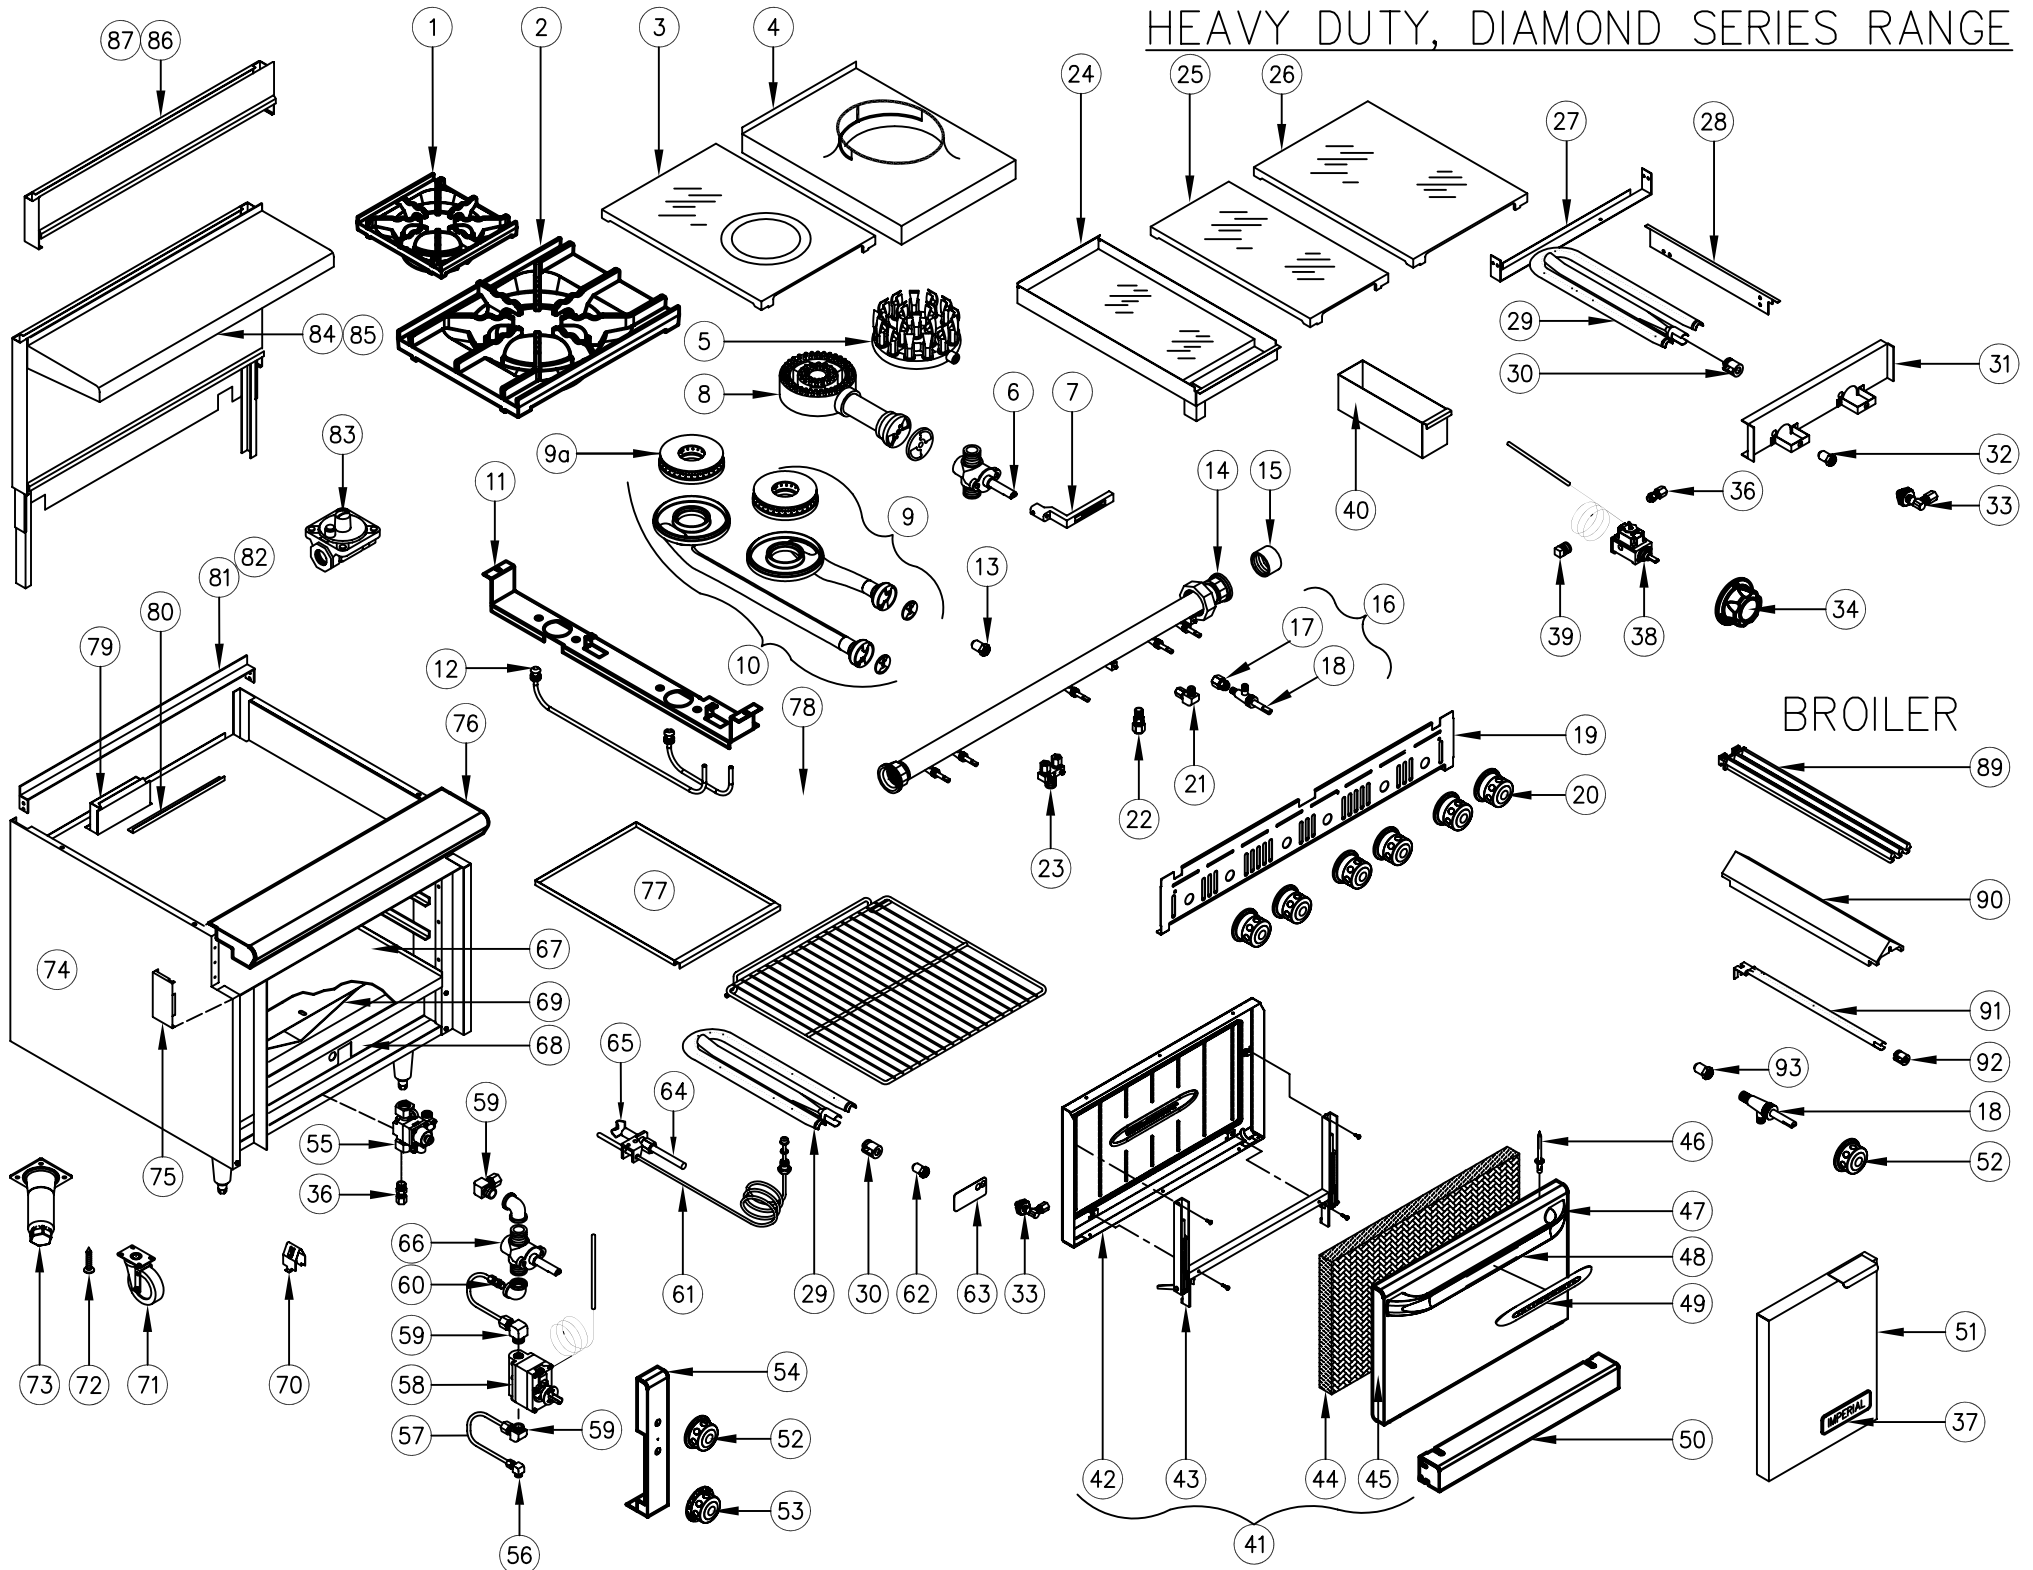

HEAVY DUTY, DIAMOND SERIES RANGE