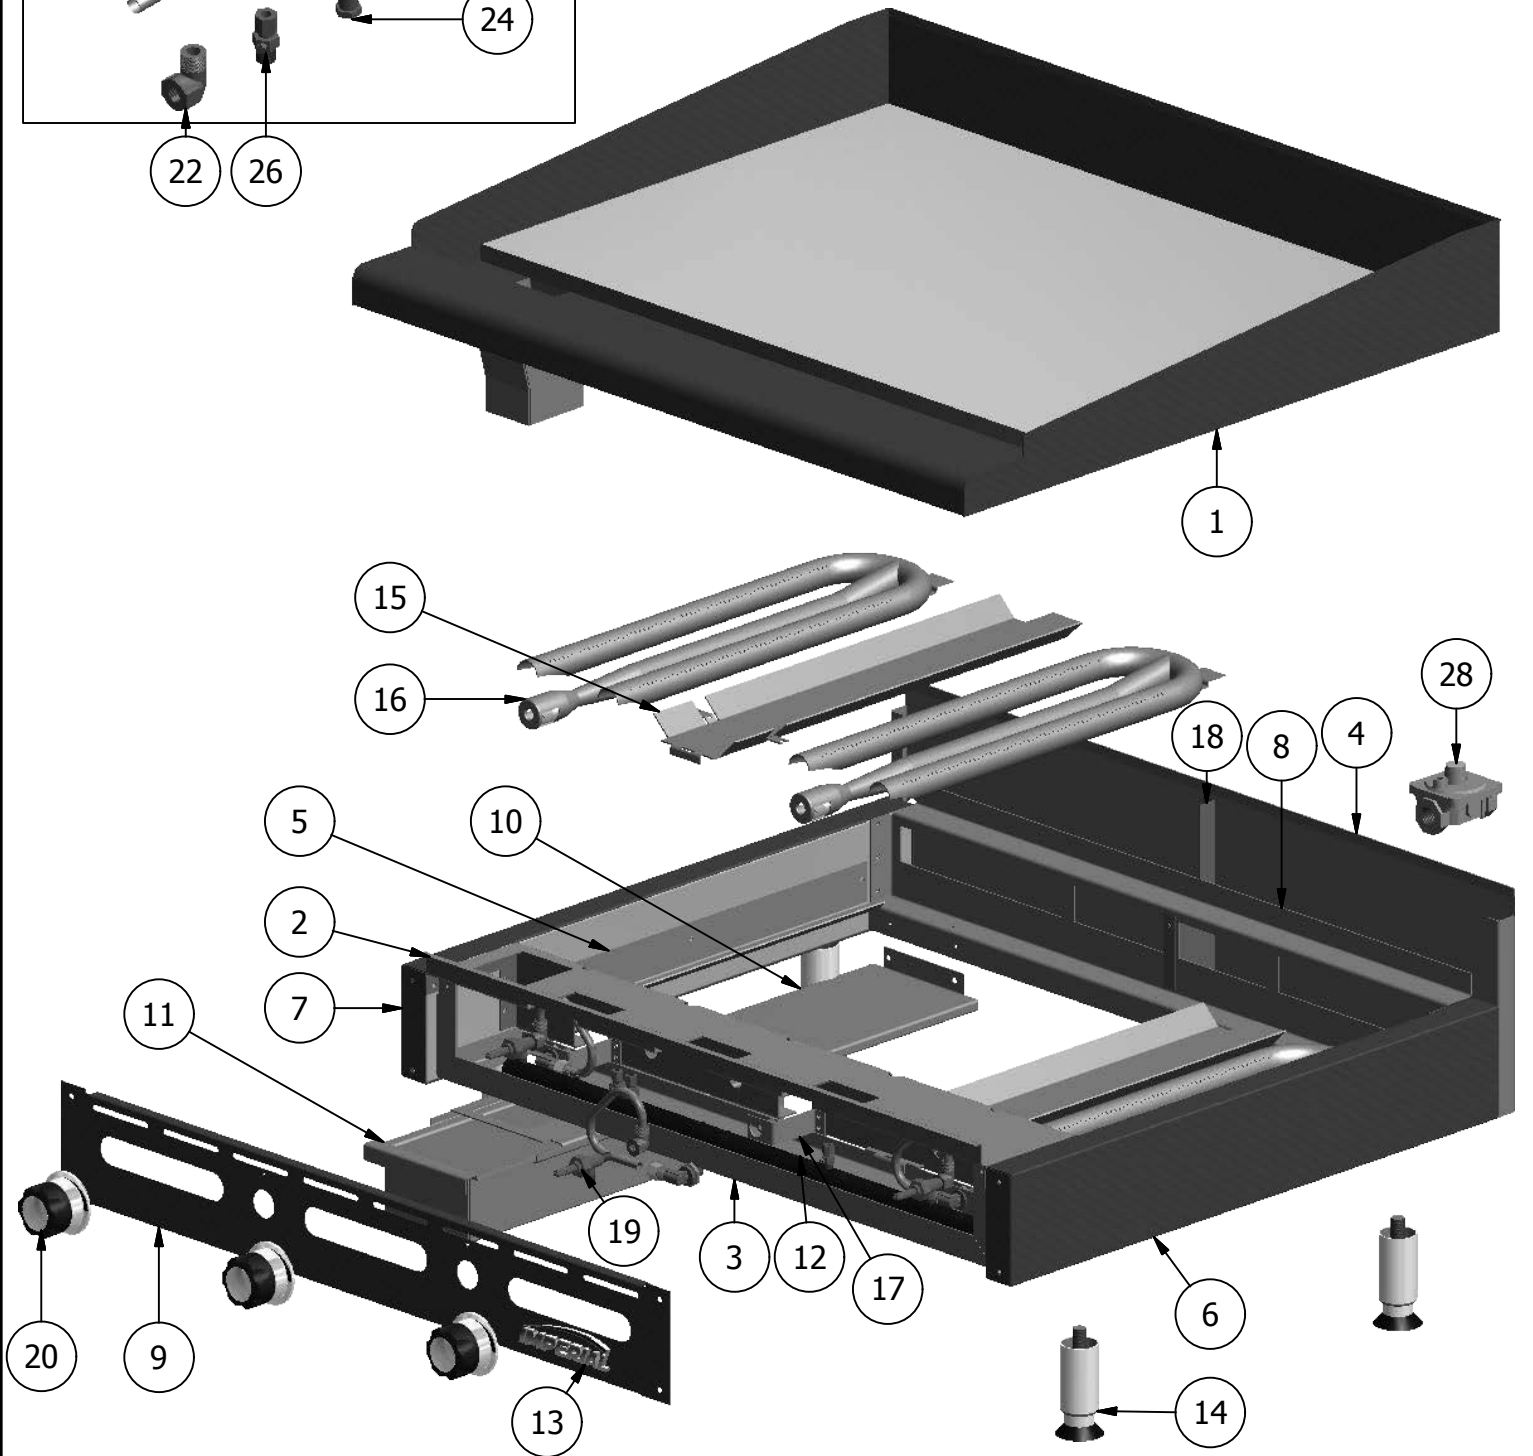

## IMGA Series - Manual Controlled Griddles

ITEM	DESCRIPTION	PART NO.	24"	36"	48"	60"	72"
	<b>3/4" THICK PLATE</b>						
<b>1</b>	24" GRIDDLE PLATE ASSEMBLY	12099	1	-	-	-	-
***	36" GRIDDLE PLATE ASSEMBLY	12100	-	1	-	-	-
***	48" GRIDDLE PLATE ASSEMBLY	12101	-	-	1	-	-
	<b>1" THICK PLATE</b>						
***	24" GRIDDLE PLATE ASSEMBLY	12102	1	-	-	-	-
***	36" GRIDDLE PLATE ASSEMBLY	12103	-	1	-	-	-
***	48" GRIDDLE PLATE ASSEMBLY	12104	-	-	1	-	-
***	60" GRIDDLE PLATE ASSEMBLY	12105	-	-	-	1	-
***	72" GRIDDLE PLATE ASSEMBLY	12106	-	-	-	-	1
<b>2</b>	24" FRONT BAFFLE	31154	1	-	-	-	-
***	36" FRONT BAFFLE	31155	-	1	-	-	-
***	48" FRONT BAFFLE	31156	-	-	1	-	-
***	60" FRONT BAFFLE	31157	-	-	-	1	-
***	72" FRONT BAFFLE	31158	-	-	-	-	1
<b>3</b>	24" FRONT SUPPORT BOTTOM	31159	1	-	-	-	-
***	36" FRONT SUPPORT BOTTOM	31160	-	1	-	-	-
***	48" FRONT SUPPORT BOTTOM	31161	-	-	1	-	-
***	60" FRONT SUPPORT BOTTOM	31162	-	-	-	1	-
***	72" FRONT SUPPORT BOTTOM	31163	-	-	-	-	1
<b>4</b>	24" FLUE BACK	31169	1	-	-	-	-
***	36" FLUE BACK	31170	-	1	-	-	-
***	48" FLUE BACK	31171	-	-	1	-	-
***	60" FLUE BACK	31172	-	-	-	1	-
***	72" FLUE BACK	31173	-	-	-	-	1
<b>5</b>	BAFFLE SIDE	31186	2	2	2	2	2
<b>6</b>	SIDE PANEL ASSY. R/H	38954	1	1	1	1	1
<b>7</b>	SIDE PANEL ASSY. L/H	38955	1	1	1	1	1
<b>8</b>	24" REAR SUPPORT	31164	1	-	-	-	-
***	36" REAR SUPPORT	31165	-	1	-	-	-
***	48" REAR SUPPORT	31166	-	-	1	-	-
***	60" REAR SUPPORT	31167	-	-	-	1	-
***	72" REAR SUPPORT	31168	-	-	-	-	1
<b>9</b>	24" VALVE COVER	31181	1	-	-	-	-
***	36" VALVE COVER	31182	-	1	-	-	-
***	48" VALVE COVER	31183	-	-	1	-	-
***	60" VALVE COVER	31184	-	-	-	1	-
***	72" VALVE COVER	31185	-	-	-	-	1
<b>10</b>	GREASE CAN GUIDE L/H	31179	1	1	1	1	1
***	GREASE CAN GUIDE R/H	31376	-	-	-	1	1
<b>11</b>	GREASE CAN	31180	1	1	1	2	2
<b>12</b>	24" MANIFOLD	0870	1	-	-	-	-
***	36" MANIFOLD	0869	-	1	-	-	-
***	48" MANIFOLD	0868	-	-	1	-	-
***	60" MANIFOLD	0866	-	-	-	1	-
***	72" MANIFOLD	0865	-	-	-	-	1
<b>13</b>	SMALL IMPERIAL LOGO	37766	1	1	1	1	1
***	SPEED NUT FOR LOGO (NOT SHOWN)	36569	2	2	2	2	2