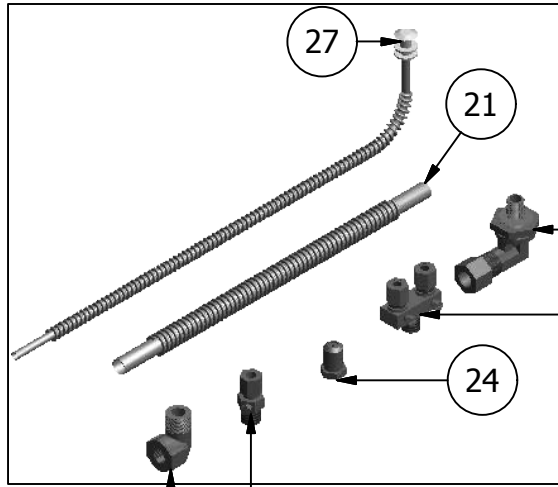

## IMGA Series - Manual Controlled Griddles

ITEM	DESCRIPTION	PART NO.	24"	36"	48"	60"	72"
	<b>3/4" THICK PLATE</b>						
<b>1</b>	24" GRIDDLE PLATE ASSEMBLY	12099	1	-	-	-	-
***	36" GRIDDLE PLATE ASSEMBLY	12100	-	1	-	-	-
***	48" GRIDDLE PLATE ASSEMBLY	12101	-	-	1	-	-
	<b>1" THICK PLATE</b>						
***	24" GRIDDLE PLATE ASSEMBLY	12102	1	-	-	-	-
***	36" GRIDDLE PLATE ASSEMBLY	12103	-	1	-	-	-
***	48" GRIDDLE PLATE ASSEMBLY	12104	-	-	1	-	-
***	60" GRIDDLE PLATE ASSEMBLY	12105	-	-	-	1	-
***	72" GRIDDLE PLATE ASSEMBLY	12106	-	-	-	-	1
<b>2</b>	24" FRONT BAFFLE	31154	1	-	-	-	-
***	36" FRONT BAFFLE	31155	-	1	-	-	-
***	48" FRONT BAFFLE	31156	-	-	1	-	-
***	60" FRONT BAFFLE	31157	-	-	-	1	-
***	72" FRONT BAFFLE	31158	-	-	-	-	1
<b>3</b>	24" FRONT SUPPORT BOTTOM	31159	1	-	-	-	-
***	36" FRONT SUPPORT BOTTOM	31160	-	1	-	-	-
***	48" FRONT SUPPORT BOTTOM	31161	-	-	1	-	-
***	60" FRONT SUPPORT BOTTOM	31162	-	-	-	1	-
***	72" FRONT SUPPORT BOTTOM	31163	-	-	-	-	1
<b>4</b>	24" FLUE BACK	31169	1	-	-	-	-
***	36" FLUE BACK	31170	-	1	-	-	-
***	48" FLUE BACK	31171	-	-	1	-	-
***	60" FLUE BACK	31172	-	-	-	1	-
***	72" FLUE BACK	31173	-	-	-	-	1
<b>5</b>	BAFFLE SIDE	31186	2	2	2	2	2
<b>6</b>	SIDE PANEL ASSY. R/H	38954	1	1	1	1	1
<b>7</b>	SIDE PANEL ASSY. L/H	38955	1	1	1	1	1
<b>8</b>	24" REAR SUPPORT	31164	1	-	-	-	-
***	36" REAR SUPPORT	31165	-	1	-	-	-
***	48" REAR SUPPORT	31166	-	-	1	-	-
***	60" REAR SUPPORT	31167	-	-	-	1	-
***	72" REAR SUPPORT	31168	-	-	-	-	1
<b>9</b>	24" VALVE COVER	31181	1	-	-	-	-
***	36" VALVE COVER	31182	-	1	-	-	-
***	48" VALVE COVER	31183	-	-	1	-	-
***	60" VALVE COVER	31184	-	-	-	1	-
***	72" VALVE COVER	31185	-	-	-	-	1
<b>10</b>	GREASE CAN GUIDE L/H	31179	1	1	1	1	1
***	GREASE CAN GUIDE R/H	31376	-	-	-	1	1
<b>11</b>	GREASE CAN	31180	1	1	1	2	2
<b>12</b>	24" MANIFOLD	0870	1	-	-	-	-
***	36" MANIFOLD	0869	-	1	-	-	-
***	48" MANIFOLD	0868	-	-	1	-	-
***	60" MANIFOLD	0866	-	-	-	1	-
***	72" MANIFOLD	0865	-	-	-	-	1
<b>13</b>	SMALL IMPERIAL LOGO	37766	1	1	1	1	1
***	SPEED NUT FOR LOGO (NOT SHOWN)	36569	2	2	2	2	2