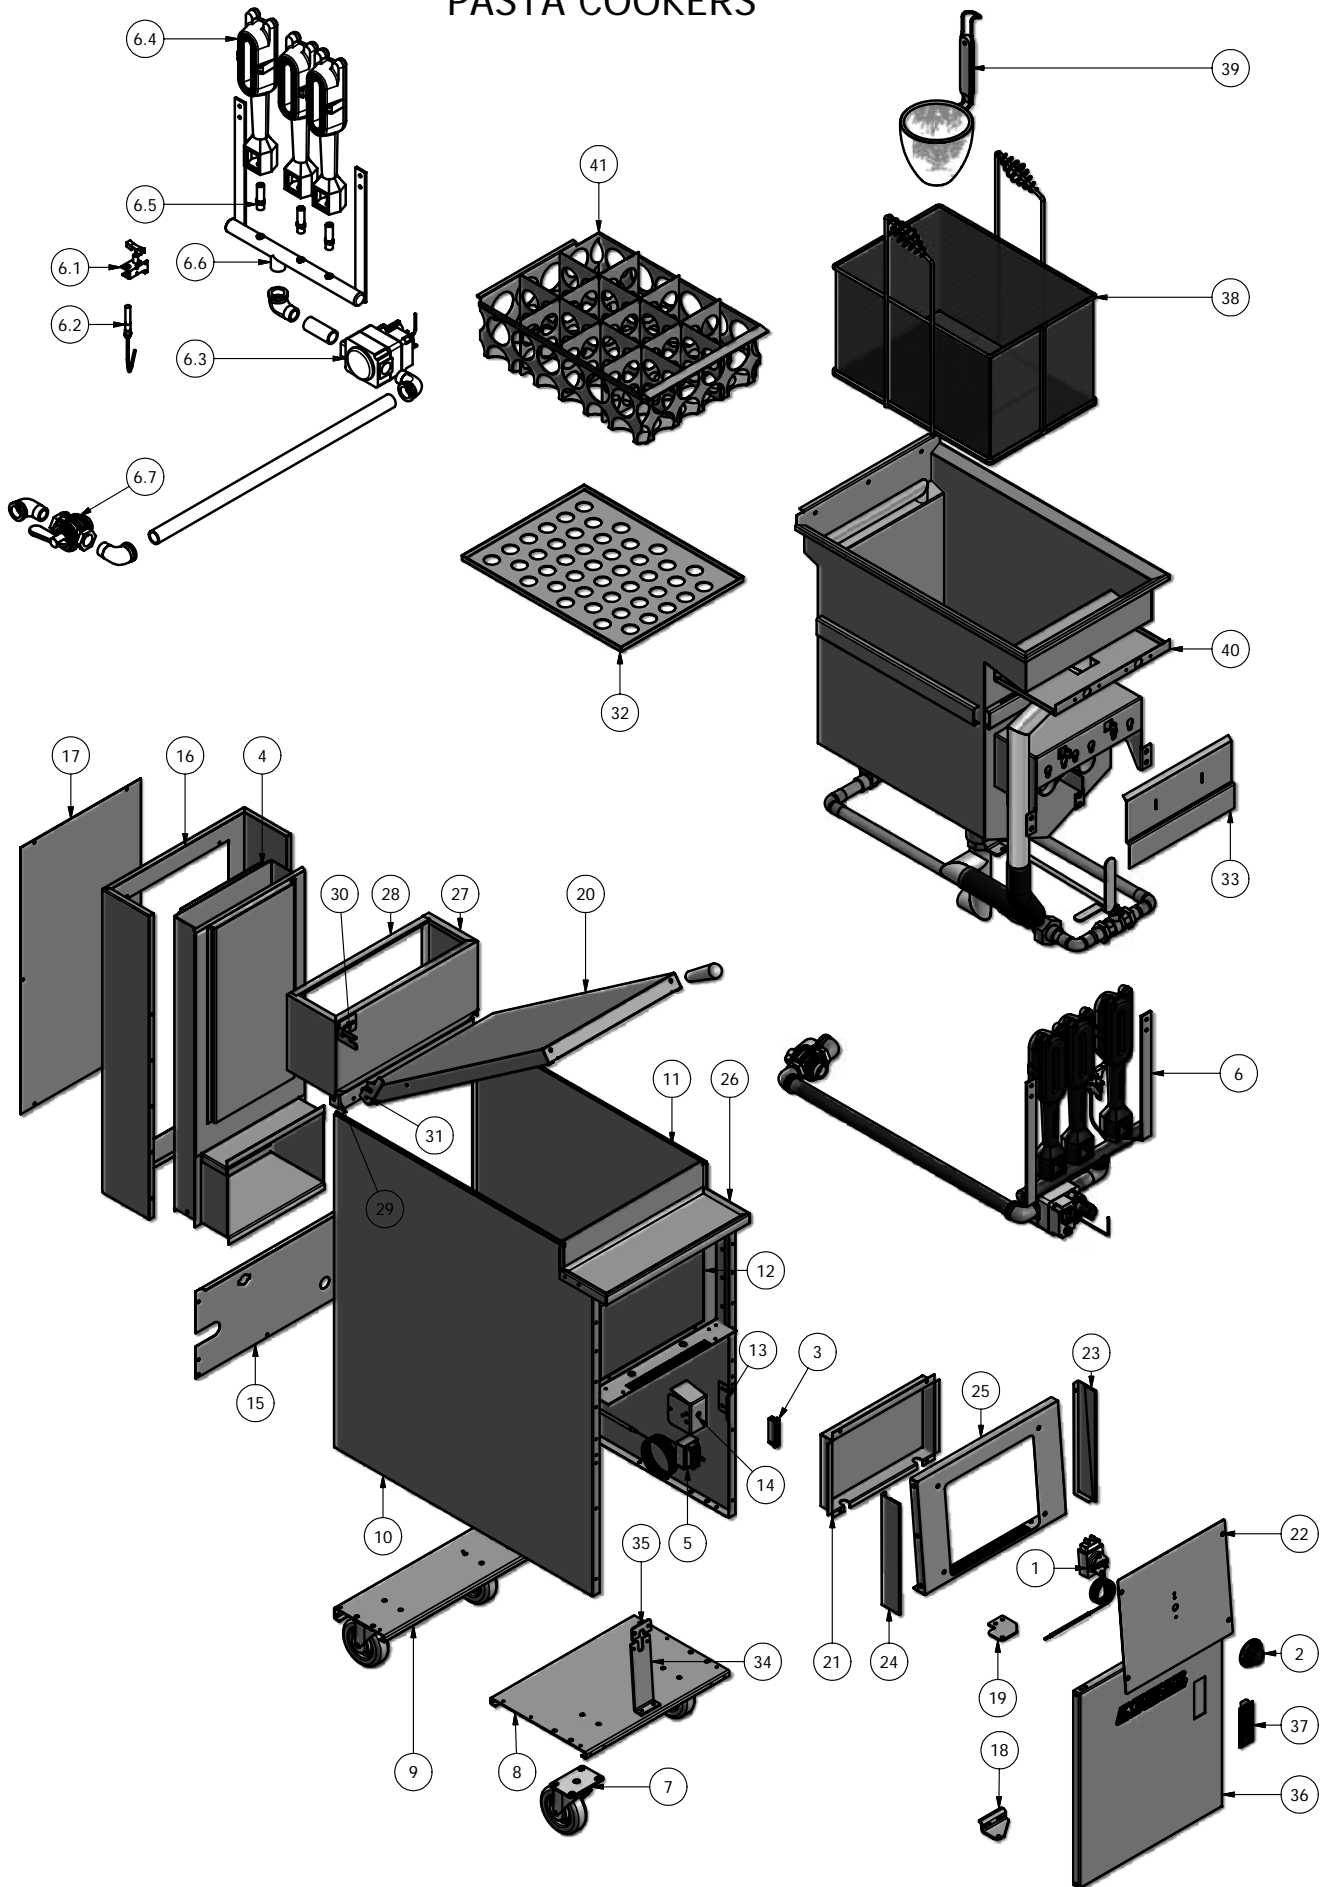

PASTA COOKERS

IPC Series

ITEM NO	DESCRIPTION	PART #	14	18
1	Operating Thermostat	1175	1	1
2	Operating T-Stat - Knob Only	1176	1	1
3	Door Magnet	1830	1	1
4	Flue Assembly - 3 Tube	36780	1	
	Flue Assembly - 4 Tube	36781		1
5	Hi Limit Switch	32113	1	1
6	Manifold Assy	See Insert		
6.1	Pilot Burner - NAT.	0310	1	1
	Pilot Burner - L.P.	0310 + 32105	1	1
	Pilot Bell Orifice # 22 - NAT.	2031-2	1	1
	Pilot Bell Orifice # 11 - L.P.	32105	1	1
6.2	Thermopile	1096	1	1
6.3	Comb Gas Valve - NAT. Gas	1173-HW	1	1
	Comb Gas Valve - L.P. Gas	1174-HW	1	1
6.4	Burner	1225	3	4
6.5	Orifice - NAT. Gas	1625-36	3	4
	Orifice - L.P. Gas	1625-51	3	4
6.6	Gas Manifold - 3 Tube Fryer	35941	1	
	Gas Manifold - 4 Tube Fryer	35942		1
6.7	3/4" Gas shut-off valve	36857	1	1
7	4" Caster	36047	2	2
	4" Caster W / Brakes	36047-1	2	2
8	Front Leg Channel IPC-14	36739	1	
	Front Leg Channel IPC-18	36793		1
9	Rear Leg Channel IPC-14	36740	1	
	Rear Leg Channel IPC-18	36794		1
10	L/H Side Panel	36741	1	1
11	R/H Side Panel	36742	1	1
12	Front Frame IPC-14	36743	1	
	Front Frame IPC-18	36797		1
13	Magnet Bracket	36744	1	1
14	Hi Limit Bracket	36745	1	1
15	Lower Back IPC-14	36746	1	
	Lower Back IPC-18	36800		1
16	Upper Back IPC-14	36747	1	
	Upper Back IPC-18	36801		1
17	Upper Back Cover IPC-14	36748	1	
	Upper Back Cover IPC-18	36802		1
18	Lower Door Hanger	36749	1	1
19	Upper Door Hanger	36750	1	1
20	Tank Cover W / Handle	36759	1	1
	Handle	36082	1	1
21	Control Box IPC-14	36761	1	
	Control Box IPC-18	36815		1
22	Front Panel IPC-14	36762	1	
	Front Panel IPC-18	36816		1
23	Control Panel Support Bracket R/H	36764	1	1