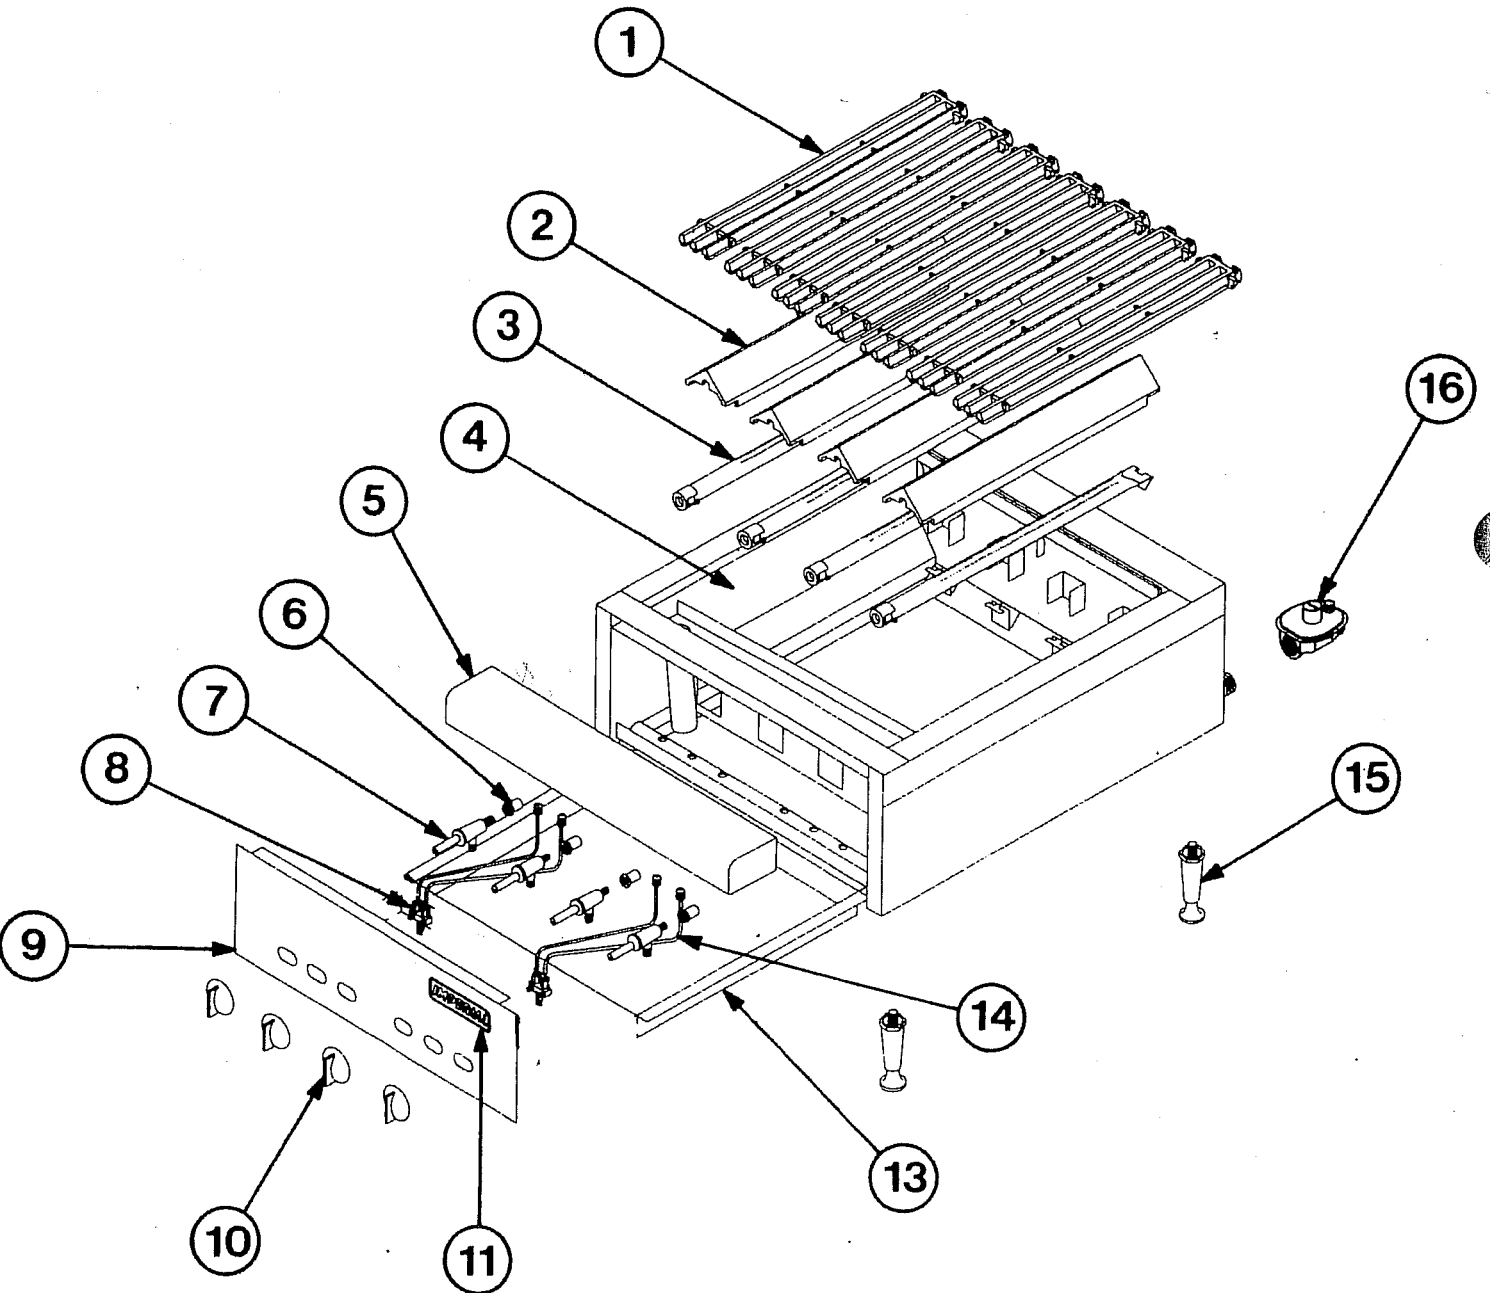

IRB-SERIES RADIANT CHAR-BROILERS
REPLACEMENT PARTS FOR ALL IRB MODELS

IRB Series - Radiant Charbroilers

ITEM NO.	DESCRIPTION	PART #	24"	30"	36"	48"	60"	72"
1	Top Grate (3 Bars Per Grate) 3" X 21"	1201	7	9	10	15	19	23
***	Top Grate (2 Bars Per Grate) 1.75" X 21"	***			1			
	Top Grate Fish (4 Bars Per Grate) 3" X 21"	1203	7	9	11	15	19	23
2	Burner Radiant - Cast Iron	5025	4	5	6	8	10	12
	Burner Radiant - S/S	1302	4	5	6	8	10	12
	Burner Radiant Support Kit	30880-SK	8	10	12	16	20	24
3	Burner W/ Air Shutter - S/S	1020	4	5	6	8	10	12
	Air Shutter Only	1024	4	5	6	8	10	12
4	Liner 24"	11400	1					
	Liner 30"	11401		1				
	Liner 36"	11402			1			
	Liner 48"	11403				1		
	Liner 60"	11404					1	
	Liner 72"	11405						1
5	Landing Ledge (S/S) 24"	11406	1					
	Landing Ledge (S/S) 30"	11407		1				
	Landing Ledge (S/S) 36"	11408			1			
	Landing Ledge (S/S) 48"	11409				1		
	Landing Ledge (S/S) 60"	11410					1	
	Landing Ledge (S/S) 72"	11411						1
6	Burner Orifice - Brass - NAT.	2065	4	5	6	8	10	12
	Burner Orifice - Brass - L.P.	2068-1	4	5	6	8	10	12
7	Burner Gas Valve - Brass	1610	4	5	6	8	10	12
8	Adjustable Double Pilot Valve - Brass	1003	2	1	3	3	5	6
	Straight Valve / Single Pilot	1607		1				
9	Valve Cover (S/S) 24"	11424	1					
	Valve Cover (S/S) 30"	11425		1				
	Valve Cover (S/S) 36"	11426			1			
	Valve Cover (S/S) 48"	11427				1		
	Valve Cover (S/S) 60"	11428					1	
	Valve Cover (S/S) 72"	11429						1
10	Burner Knob - Chrome	36330	4	5	6	8	10	12
11	Imperial Logo Name Plate	35839	1	1	1	1	1	1
	Name Plate Speed Nut	36569	2	2	2	2	2	2
13	Crumb Tray 24"	11412	1					
	Crumb Tray 30"	11413		1				
	Crumb Tray 36"	11414			1			
	Crumb Tray 48"	11415				1		
	Crumb Tray 60"	11416					1	
	Crumb Tray 72"	11417						1
14	Pilot Burner Assembly	10000-14	4	5	6	8	10	12
	Pilot Burner Assembly - S/S	10000-14S	4	5	6	8	10	12
	Pilot Bracket (screws on)	31370	4	5	6	8	10	12
	Ferrel 3/16"	30280	4	5	6	8	10	12
	Compression Nut 3/16"	30277	4	5	6	8	10	12
15	Adjustable Leg 4"	4000-1	4	4	4	4	6	6
***	Adjustable Leg 4" - New Style	3901	4	4	4	4	4	4
16	Gas pressure regulator 3/4" - NAT.	1050	1	1	1	1	1	1
	Gas pressure regulator 3/4" - L.P.	1051	1	1	1	1	1	1
17	Backsplash, 12" High, for IRB-24	33568	1					