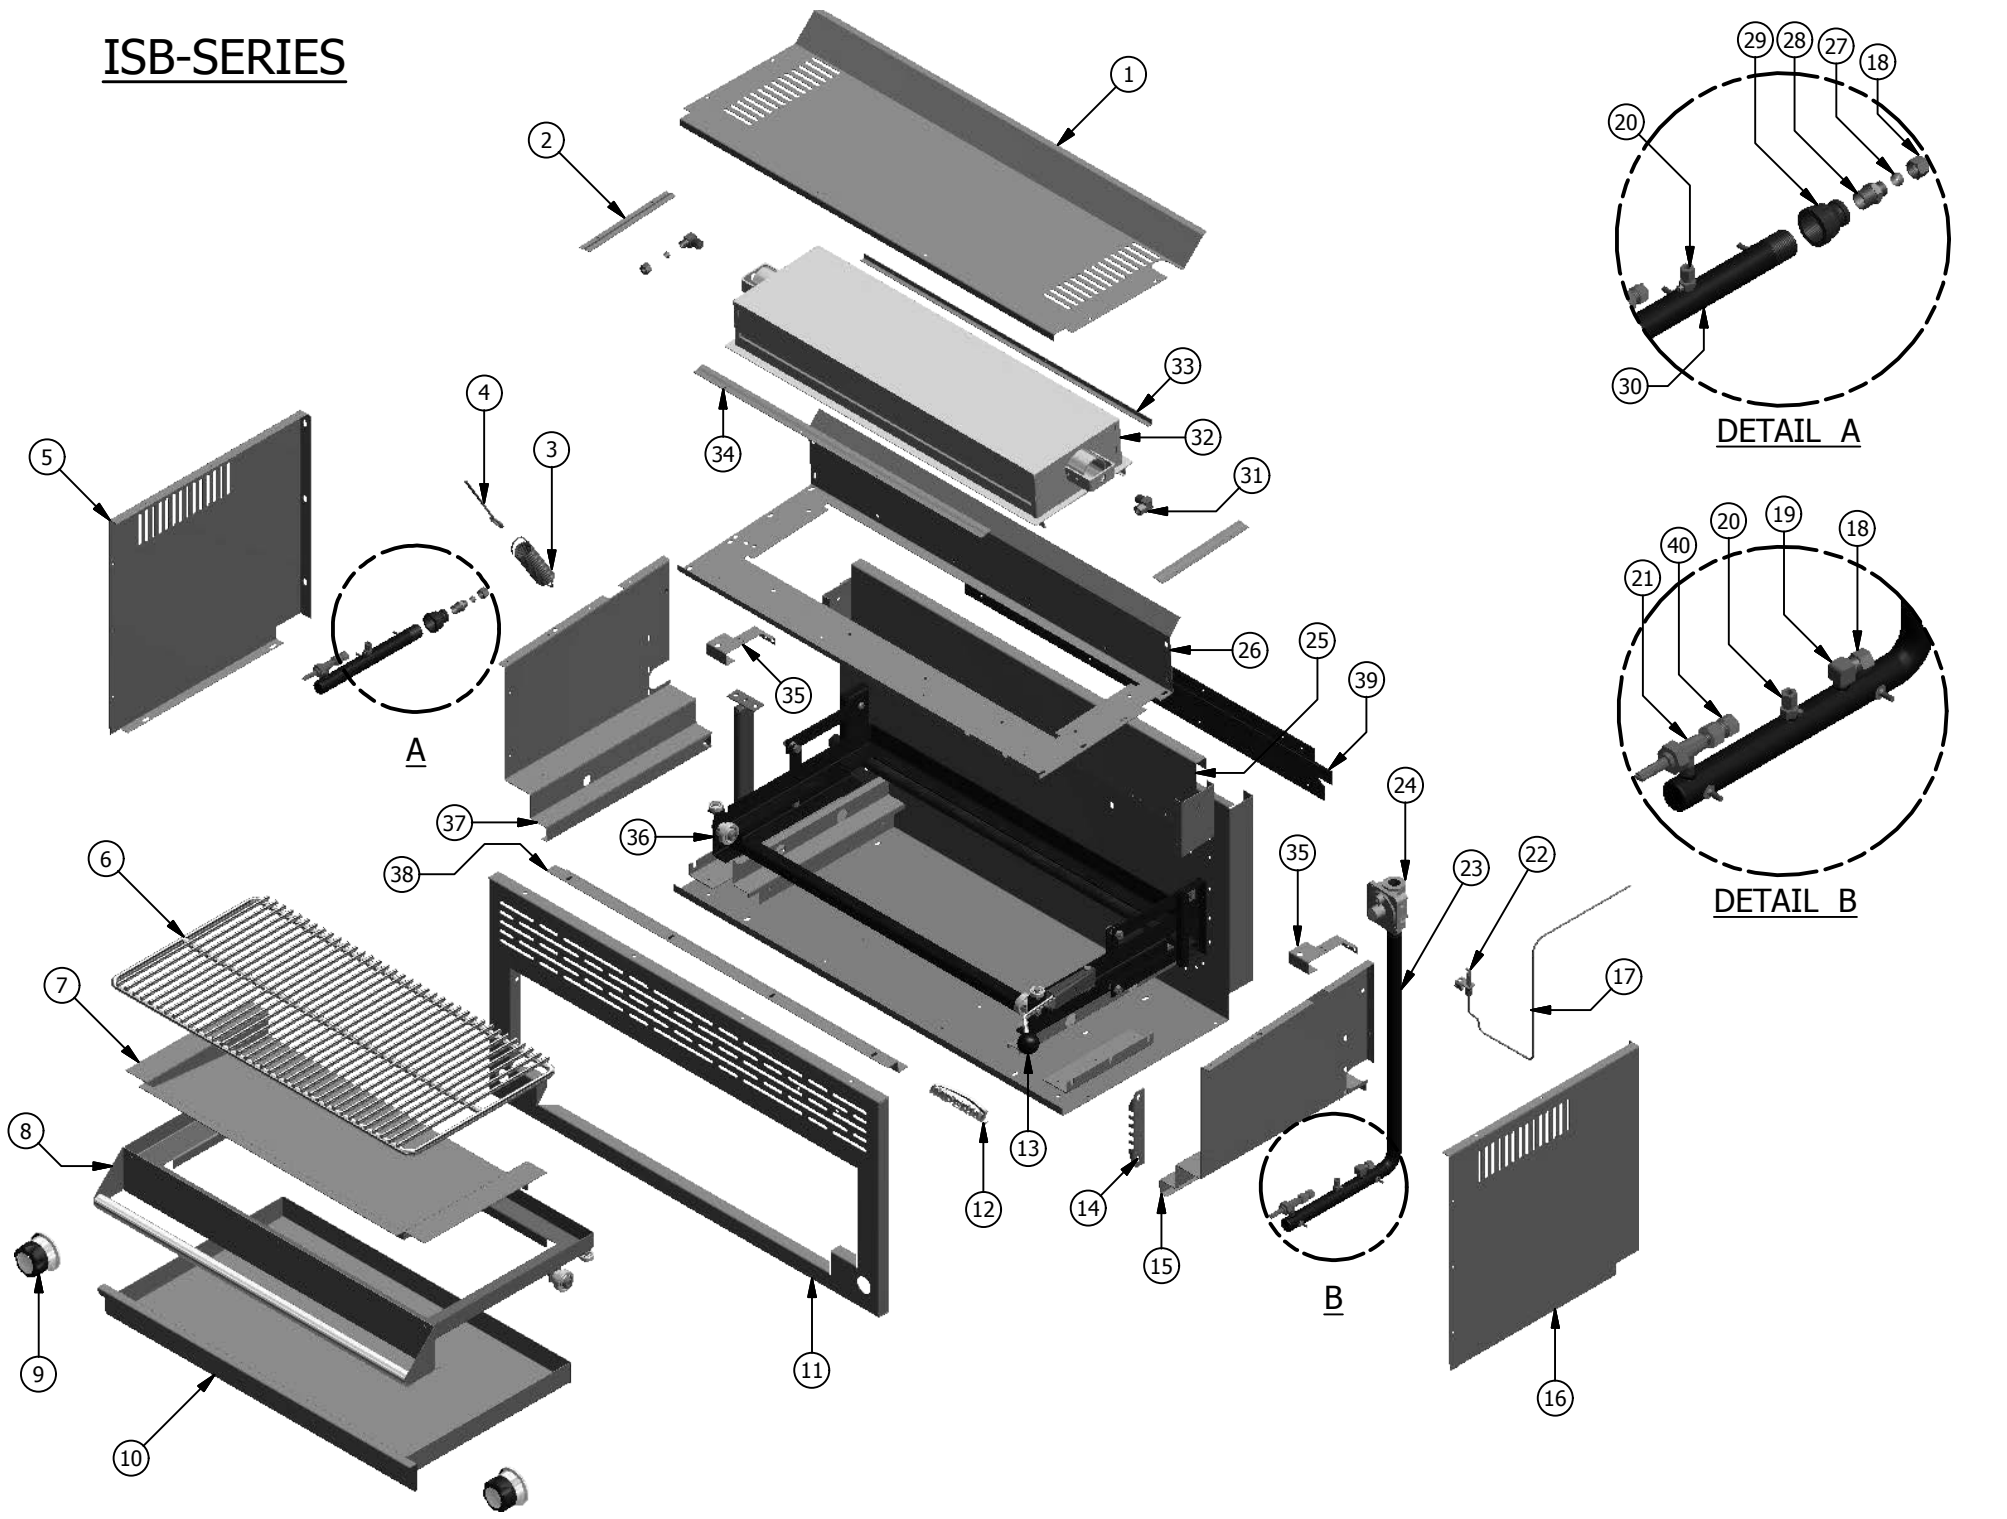

ISB-SERIES

ISB Series - Salamander Broiler

ITEM	DESCRIPTION	PART NO.	24"	36"
1	24" ISB TOP COVER/PANEL	14000	1	-
***	36" ISB TOP COVER/PANEL	14001	-	1
2	INFRA-RED BURNER HOLDER (L/H)	14020	2	2
3	ISB SPRING	30821	2	2
4	ISB BOLT	30328	2	2
5	SIDE PANEL (L/H)	14010	1	1
6	24" CHROME RACK	2032	1	-
***	36" CHROME RACK	2033	-	1
7	24" DRIP PAN	17014	1	-
***	36" DRIP PAN	17015	-	1
8	24" RACK ASS'Y W/ PULL OUT HANDLE	17030	1	-
***	36" RACK ASS'Y W/ PULL OUT HANDLE	17031	-	1
9	RESTAURANT SERIES, OPEN BURNER	36330	1	2
10	24" CRUMB TRAY ASSEMBLY	17012	1	-
***	36" CRUMB TRAY ASSEMBLY	17013	-	1
11	24" FRONT PANEL	17011	1	-
***	36" FRONT PANEL	17010	-	1
12	SMALL IMPERIAL LOGO	37766	1	1
***	PUSH NUT	36569	2	2
13	HANDLE KNOB	1014	1	1
14	LATCH BRACKET	17035	1	1
15	SIDE LINER (R/H)	17026	1	1
16	SIDE PANEL (R/H)	14011	1	1
17	3/16" FLEX TUBING	37001-24	1	1-2
18	3/8 COMPRESSION NUT	30266	-	2
19	90 DEGREE ELBOW	30287	-	1
20	STRAIGHT VALVE / IRB SINGLE PILOT	1607	1	1-2
***	3/16" SHORT COMPRESSION NUT	30277	1	1-2
***	3/16" COMPRESSION SLEEVE	30280	1	1-2
21	GAS VALVE BURNER	1610	1	1-2
22	ISB PILOT	1291	1	1-2
***	PILOT BELL ORIFICE #18 (NAT)	1017	1	1-2
***	PILOT BELL ORIFICE #10 (LPG)	1018	1	1-2
23	ISB MANIFOLD R/H	0999-1	-	1
24	GAS PRESSURE REGULATOR (NAT)	38733	1	1
***	GAS PRESSURE REGULATOR (LP)	38734	1	1
25	24" BACK FLUE SUPPORT	14050	1	-
***	36" BACK FLUE SUPPORT	31441	-	1
26	24" TOP LINER	14045	1	-
***	36" TOP LINER	14046	-	1
27	3/8 COMPRESSION SLEEVE BRASS	30272	-	4
28	BRASS STRAIGHT FITTING	2995	-	1
29	BELL REDUCER	30206	-	1
30	ISB MANIFOLD L/H	14042	-	1
31	ORIFICE #45 (NAT)	35126	1	1-2
***	ORIFICE #55 (LP)	1642	1	1-2
32	24" INFRA-RED BURNER	1039	1	-