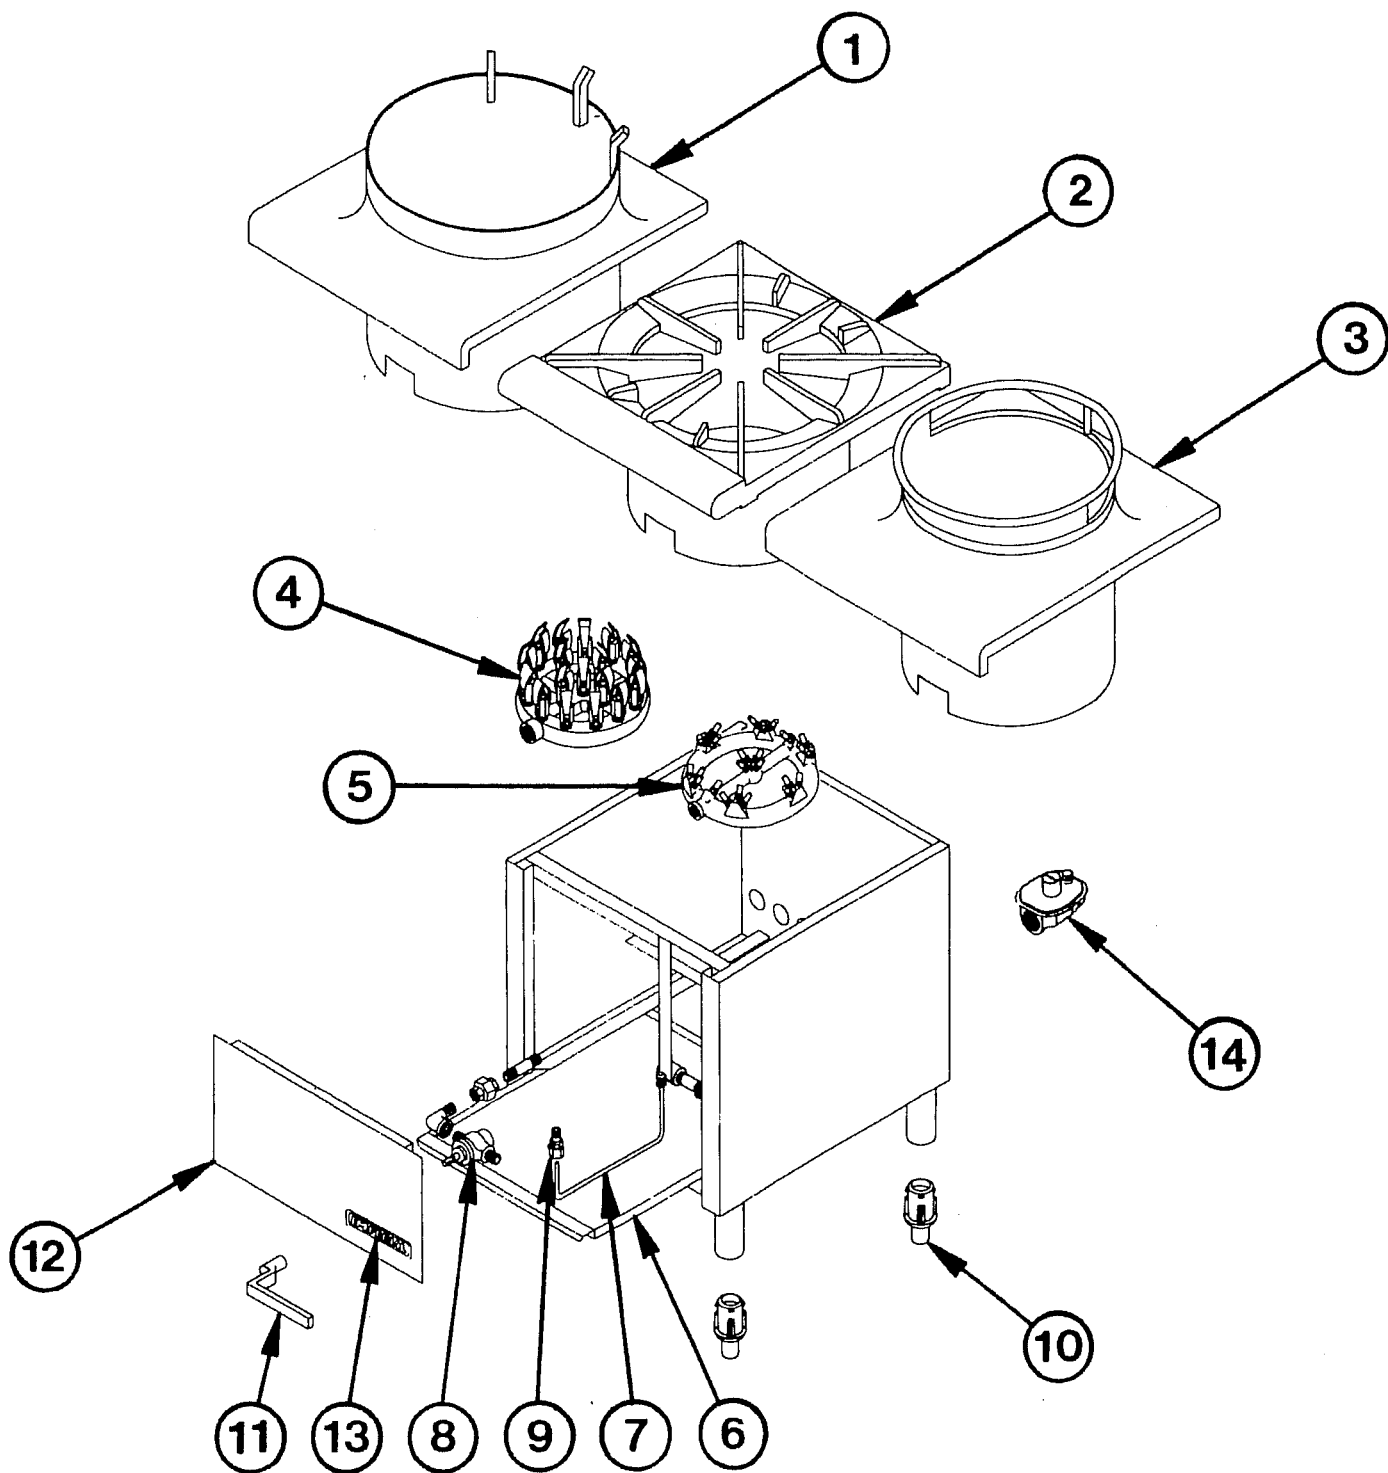

**ISPJ SERIES STOCK POT JET**  
**REPLACEMENT PARTS FOR ALL ISPJ MODELS**

## ISP - J SERIES

ITEM NO	DESCRIPTION	PART #	ISP-J- SP	ISP-J-SP2	ISP-J-W13	ISP-J-W16
1	Tempura Top 16"	15015	1	1	1	1
2	Stock Pot Top Grate Cast Iron	15016	1	1	1	1
3	Wok Top With Ring 13"	15017	1	1	1	1
4	Duck Jet Burner (NAT.) 18 tip	1270	1	2	1	1
	Duck Jet Burner (L.P.) 18 Tip	1271	1	2	1	1
	Duck Jet Burner Tip Only - NAT.	1602	18	36	18	18
	Duck Jet Burner Tip Only - L.P.	1603	18	36	18	18
5	Jet Burner (NAT.) 23 Tip	1272	1	2	1	1
	Jet Burner (L.P.) 23 Tip	1273	1	2	1	1
	Jet Burner (NAT.) 32 Tip	1274	1	2	1	1
	Jet Burner (L.P.) 32 Tip	1275	1	2	1	1
	Jet Burner Tip Only - NAT.	1600	23 or 32	46 or 64	23 or 32	23 or 32
	Jet Burner Tip Only - L.P.	1601	23 or 32	46 or 64	23 or 32	23 or 32
6	Crumb Tray	15010	1	2	1	1
***	Crumb Tray -2	15011		1		
***	Crumb Tray Guide	31522		2		
7	Pilot Burner Assembly	10000-18	1	2	1	1
	Pilot Burner Assembly - S/S	10000-18S	1	2	1	1
	Ferrel 3/16"	1630	1	2	1	1
	Compression Nut 3/8"	1636	1	2	1	1
8	Main Gas Valve Brass	1620	1	2	1	1
9	Adjustable Single Pilot Valve Brass	1607	1	2	1	1
10	Adjustable Bullet Foot	1045	4	6	4	4
***	Caster 6in. W / Swivel Plate	1060	4	6	4	4
***	Caster 6in. W / Swivel Plate W/Brake	1061	4	6	4	4
11	L-Shaped Handle For Gas Control	1195	1	2	1	1
	Set Screw	1909	1	2	1	1
	Pan Head Screw	1910	1	2	1	1
12	Valve Cover - S/S	15032	1	1	1	1
13	Imperial Logo	1204	1	1	1	1
	Name Plate Speed Nut	1027	2	2	2	2
14	Gas Pressure Regulator 3/4" - NAT.	1050	1	1	1	1
	Gas Pressure Regulator 3/4" - L.P.	1051	1	1	1	1