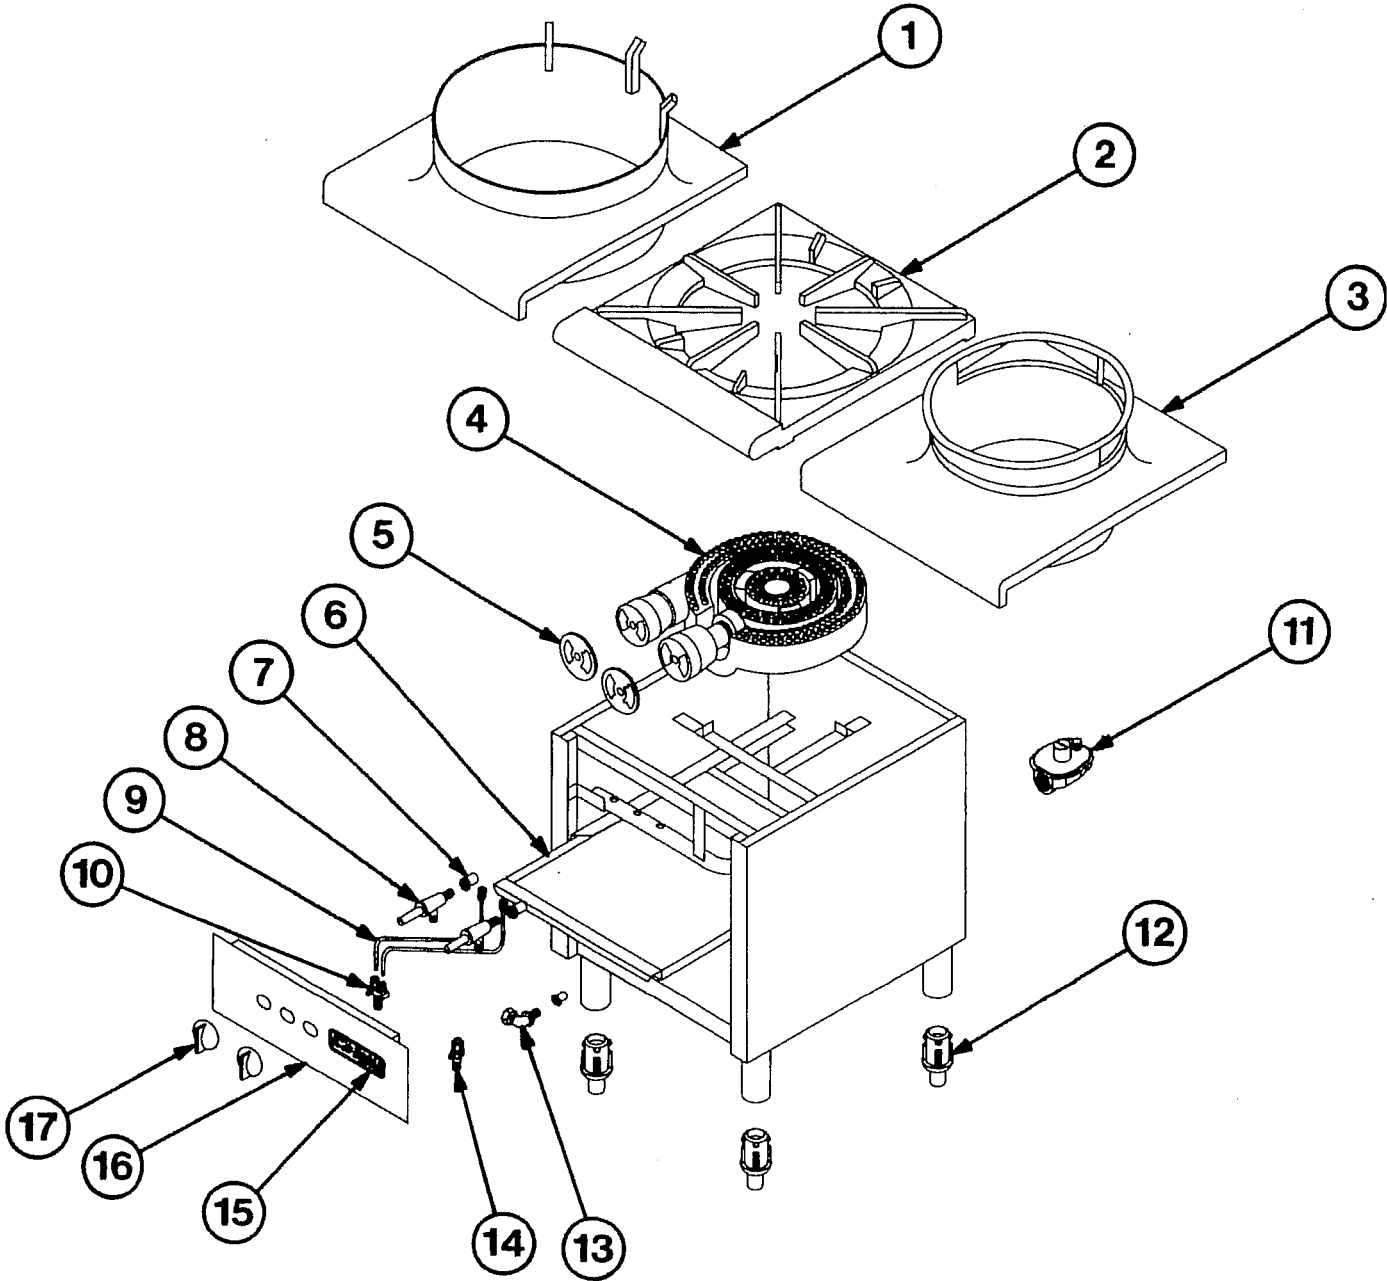

ISPA SERIES STOCK POT AND TEMPURA RANGES
REPLACEMENT PARTS FOR ALL ISPA MODELS

ISPA Series Stock Pot Ranges

ITEM NO	DESCRIPTION	PART #	18	18-2	18W	18W-2
1	Tempura Wok Top	15001	1	2	1	2
2	Stock Pot Top Grate - Cast Iron	1200	1	2	1	2
3	Mandarin Wok Top For Two Ring Burner	15002	1	2	1	2
4	Three Ring Burner Assembly - Cast Iron	15000	1	2	1	2
	Outer Ring W/ Air Shutter	15003	1	2	1	2
	Inner Two Ring Burner W/ Air Shutter	15004	1	2	1	2
5	Burner Air Shutter Mixer	1011	2	4	2	4
6	Crumb Tray For ISPA-18 - ISPA-18W	15010	1		1	
	Crumb Tray For ISPA-18-2	15011		1		1
***	Crumb Tray Guide For ISPA-18	15058	2		2	
***	Crumb Tray Guide For ISPA-18-2	31522		2		2
7	Burner Orifice Brass - NAT.	1700-34	2	4	2	4
	Burner Orifice Brass - L.P.	1700-50	2	4	2	4
8	Burner Gas Valve Brass ISPA 18 - ISPA 18-W	1610	2	4	2	4
	ISPA-18-2 3/8-27 Female to 3/8" CC Adapter	1627	1	2	1	2
9	Inner Burner Pilot Assembly ISPA 18 - 18W	10000-18	1	2	1	2
	Inner Burner Pilot Assemble S/S ISPA 18 - 18W	10000-18S	1	2	1	2
	Outer Burner Pilot Assembly ISPA 18	10000-20	1	2	1	2
	Outer Burner Pilot Assembly ISPA 18 - S/S	10000-20S	1	2	1	2
	Rear Pilot Assembly For ISPA 18 2	10000-35	1	2	1	2
	Rear Pilot Assembly For ISPA 18 2 - S/S	10000-35S	1	2	1	2
	Ferrel 3/16"	1630	2	4	2	4
	Compression Nut 3/16"	1638	2	4	2	4
10	Adjustable Double Pilot Valve - Brass	1608	1	2	1	2
11	Gas Pressure Regulator 3/4" - NAT.	1050	1	1	1	1
	Gas Pressure Regulator 3/4" - L.P.	1051	1	1	1	1
12	Adjustable Bullet Foot	1045	4	6	4	6
13	90 Orifice Elbow	1604		2		2
14	Single Pilot Adjustment Valve	1607	1	2	1	1
15	Imperial Logo	1204	1	1	1	1
	Name Plate Speed Nut	1027	2	2	2	2
16	Valve Cover ISPA 18 S/S 18"	15030	1		1	
	Valve Cover ISPA 18 2 S/S 18"	15031		1		1
17	Burner Knob - Chrome	1008	2	4	2	4
	Burner Knob - W/ Logo	2720	2	4	2	4