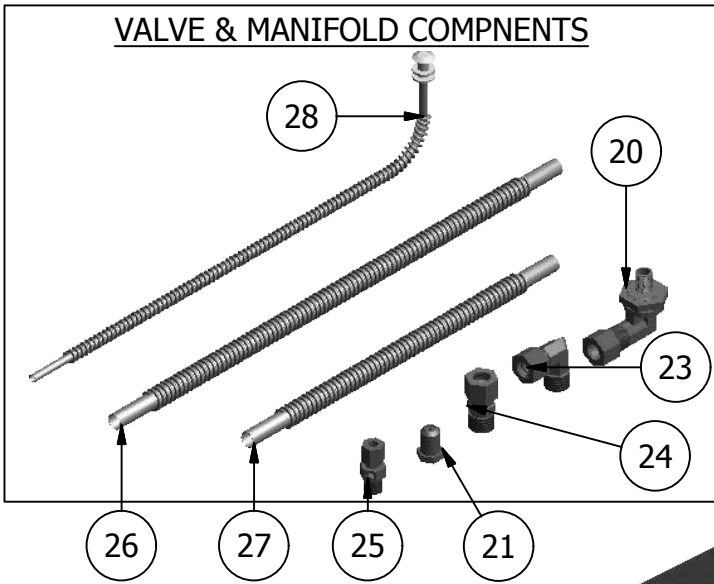

COUNTERTOP THERMOSTATIC GRIDDLES

VALVE & MANIFOLD COMPONENTS

ITG Series - Thermo Controlled Griddles

ITEM	DESCRIPTION	PART NO.	24"	36"	48"	60"	72"
1	24" GRIDDLE PLATE ASSEMBLY	12000	1	-	-	-	-
***	36" GRIDDLE PLATE ASSEMBLY	12001	-	1	-	-	-
***	48" GRIDDLE PLATE ASSEMBLY	12002	-	-	1	-	-
***	60" GRIDDLE PLATE ASSEMBLY	12003	-	-	-	1	-
***	72" GRIDDLE PLATE ASSEMBLY	12004	-	-	-	-	1
2	24" FRONT BAFFLE	31154	1	-	-	-	-
***	36" FRONT BAFFLE	31155	-	1	-	-	-
***	48" FRONT BAFFLE	31156	-	-	1	-	-
***	60" FRONT BAFFLE	31157	-	-	-	1	-
***	72" FRONT BAFFLE	31158	-	-	-	-	1
3	24" FRONT SUPPORT BOTTOM	31159	1	-	-	-	-
***	36" FRONT SUPPORT BOTTOM	31160	-	1	-	-	-
***	48" FRONT SUPPORT BOTTOM	31161	-	-	1	-	-
***	60" FRONT SUPPORT BOTTOM	31162	-	-	-	1	-
***	72" FRONT SUPPORT BOTTOM	31163	-	-	-	-	1
4	24" FLUE BACK	31169	1	-	-	-	-
***	36" FLUE BACK	31170	-	1	-	-	-
***	48" FLUE BACK	31171	-	-	1	-	-
***	60" FLUE BACK	31172	-	-	-	1	-
***	72" FLUE BACK	31173	-	-	-	-	1
5	BAFFLE SIDE	31186	2	2	2	2	2
6	SIDE PANEL ASSY. R/H	38954	1	1	1	1	1
7	SIDE PANEL ASSY. L/H	38955	1	1	1	1	1
8	24" REAR SUPPORT	31164	1	-	-	-	-
***	36" REAR SUPPORT	31165	-	1	-	-	-
***	48" REAR SUPPORT	31166	-	-	1	-	-
***	60" REAR SUPPORT	31167	-	-	-	1	-
***	72" REAR SUPPORT	31168	-	-	-	-	1
9	24" VALVE COVER	31181	1	-	-	-	-
***	36" VALVE COVER	31182	-	1	-	-	-
***	48" VALVE COVER	31183	-	-	1	-	-
***	60" VALVE COVER	31184	-	-	-	1	-
***	72" VALVE COVER	31185	-	-	-	-	1
10	GREASE CAN GUIDE L/H	31179	1	1	1	1	1
***	GREASE CAN GUIDE R/H	31376	-	-	-	1	1
11	GREASE CAN	31180	1	1	1	2	2
12	24" MANIFOLD	0870	1	-	-	-	-
***	36" MANIFOLD	0869	-	1	-	-	-
***	48" MANIFOLD	0868	-	-	1	-	-
***	60" MANIFOLD	0866	-	-	-	1	-
***	72" MANIFOLD	0865	-	-	-	-	1
13	SMALL IMPERIAL LOGO	37766	1	1	1	1	1
***	SPEED NUT FOR LOGO (NOT SHOWN)	36569	2	2	2	2	2
14	THERMOSTAT CONTROL KNOB	36571	2	3	4	5	6
15	4" ADJUSTABLE APPLIANCES LEG WITH NYLON GUIDE	3901	4	4	4	6	6
16	BAFFLE CENTER	31187	1	2	3	4	5
17	GRIDDLE BURNER	2099	2	3	4	5	6
18	TEDDINGTON THERMOSTAT CONTROL	36015	2	3	4	5	6