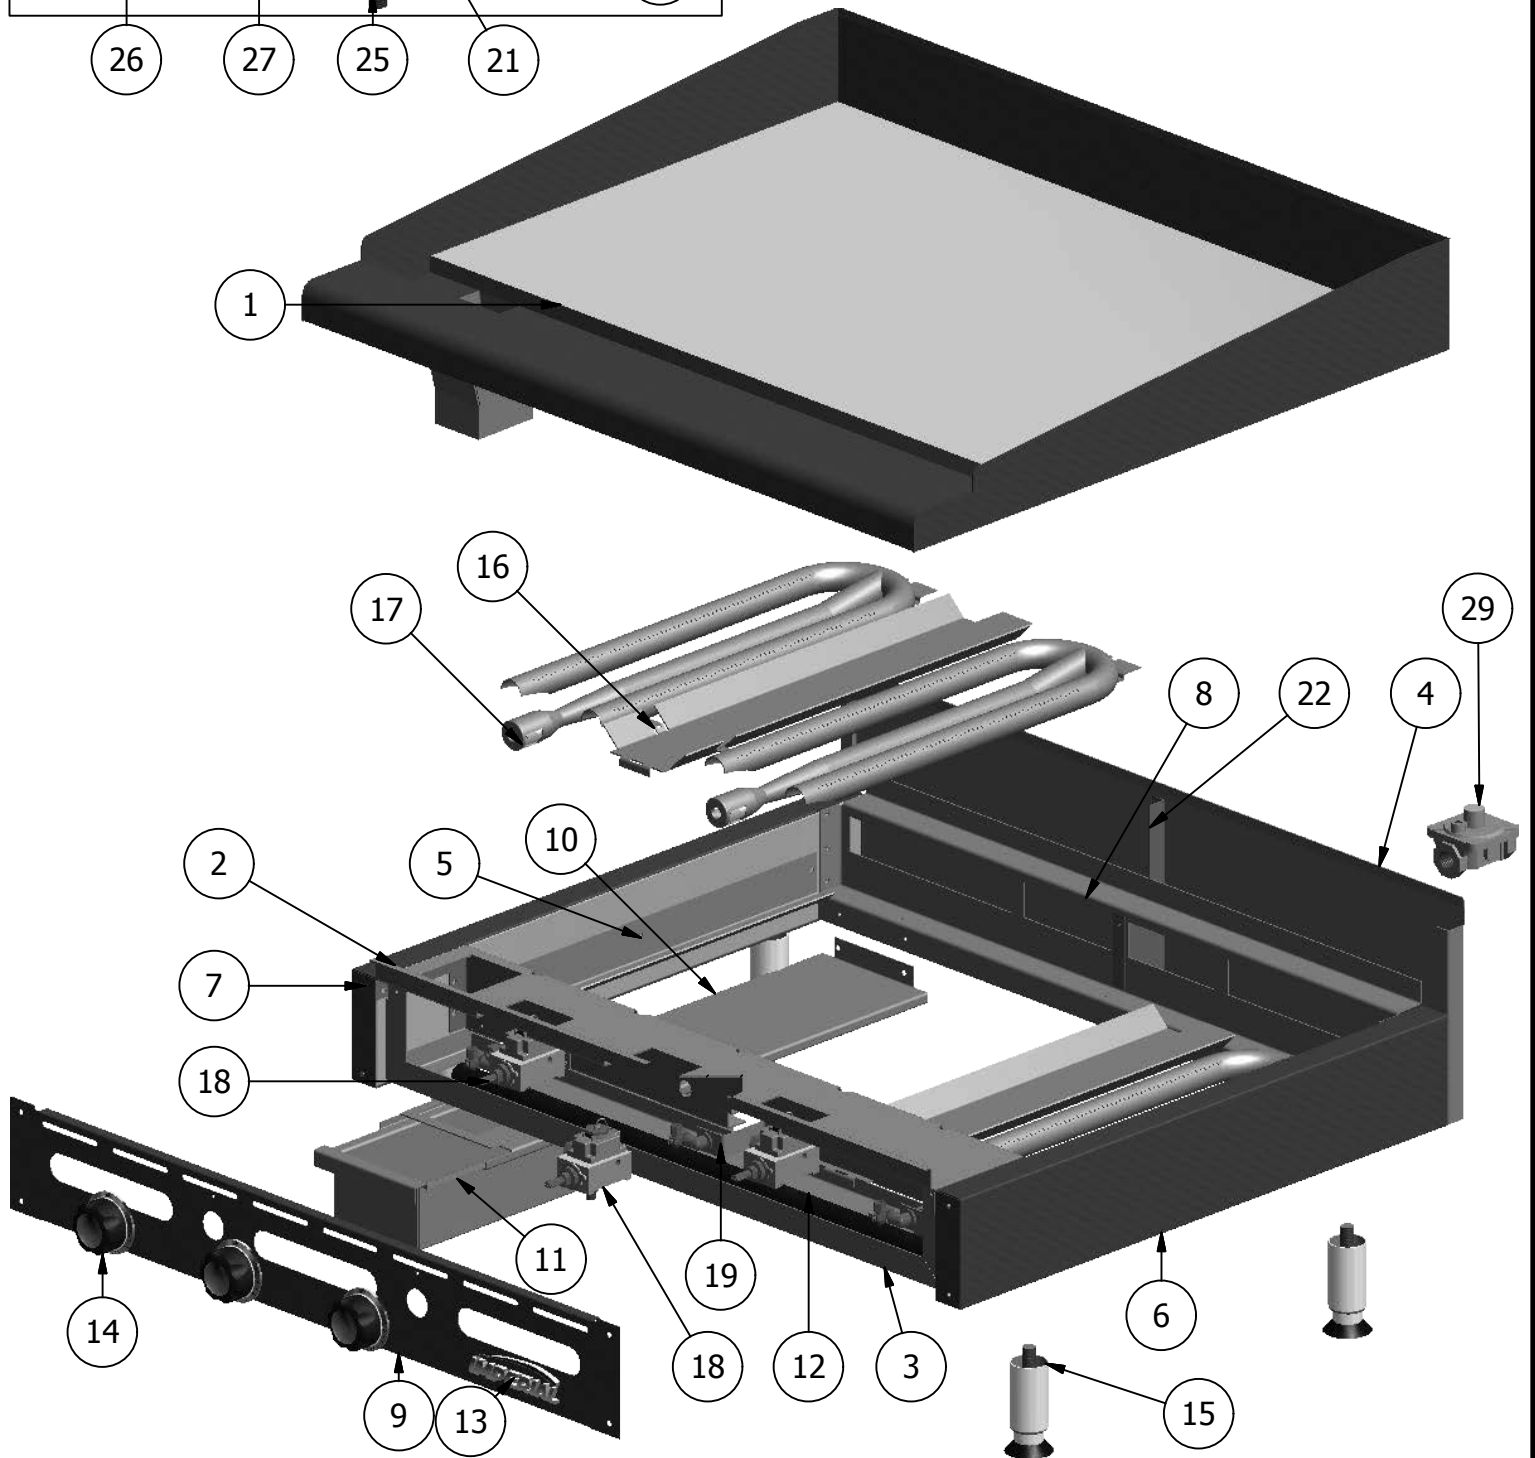

COUNTERTOP THERMOSTATIC GRIDDLES

VALVE & MANIFOLD COMPONENTS

ITG Series - Thermo Controlled Griddles

ITEM	DESCRIPTION	PART NO.	24"	36"	48"	60"	72"
1	24" GRIDDLE PLATE ASSEMBLY	12000	1	-	-	-	-
***	36" GRIDDLE PLATE ASSEMBLY	12001	-	1	-	-	-
***	48" GRIDDLE PLATE ASSEMBLY	12002	-	-	1	-	-
***	60" GRIDDLE PLATE ASSEMBLY	12003	-	-	-	1	-
***	72" GRIDDLE PLATE ASSEMBLY	12004	-	-	-	-	1
2	24" FRONT BAFFLE	31154	1	-	-	-	-
***	36" FRONT BAFFLE	31155	-	1	-	-	-
***	48" FRONT BAFFLE	31156	-	-	1	-	-
***	60" FRONT BAFFLE	31157	-	-	-	1	-
***	72" FRONT BAFFLE	31158	-	-	-	-	1
3	24" FRONT SUPPORT BOTTOM	31159	1	-	-	-	-
***	36" FRONT SUPPORT BOTTOM	31160	-	1	-	-	-
***	48" FRONT SUPPORT BOTTOM	31161	-	-	1	-	-
***	60" FRONT SUPPORT BOTTOM	31162	-	-	-	1	-
***	72" FRONT SUPPORT BOTTOM	31163	-	-	-	-	1
4	24" FLUE BACK	31169	1	-	-	-	-
***	36" FLUE BACK	31170	-	1	-	-	-
***	48" FLUE BACK	31171	-	-	1	-	-
***	60" FLUE BACK	31172	-	-	-	1	-
***	72" FLUE BACK	31173	-	-	-	-	1
5	BAFFLE SIDE	31186	2	2	2	2	2
6	SIDE PANEL ASSY. R/H	38954	1	1	1	1	1
7	SIDE PANEL ASSY. L/H	38955	1	1	1	1	1
8	24" REAR SUPPORT	31164	1	-	-	-	-
***	36" REAR SUPPORT	31165	-	1	-	-	-
***	48" REAR SUPPORT	31166	-	-	1	-	-
***	60" REAR SUPPORT	31167	-	-	-	1	-
***	72" REAR SUPPORT	31168	-	-	-	-	1
9	24" VALVE COVER	31181	1	-	-	-	-
***	36" VALVE COVER	31182	-	1	-	-	-
***	48" VALVE COVER	31183	-	-	1	-	-
***	60" VALVE COVER	31184	-	-	-	1	-
***	72" VALVE COVER	31185	-	-	-	-	1
10	GREASE CAN GUIDE L/H	31179	1	1	1	1	1
***	GREASE CAN GUIDE R/H	31376	-	-	-	1	1
11	GREASE CAN	31180	1	1	1	2	2
12	24" MANIFOLD	0870	1	-	-	-	-
***	36" MANIFOLD	0869	-	1	-	-	-
***	48" MANIFOLD	0868	-	-	1	-	-
***	60" MANIFOLD	0866	-	-	-	1	-
***	72" MANIFOLD	0865	-	-	-	-	1
13	SMALL IMPERIAL LOGO	37766	1	1	1	1	1
***	SPEED NUT FOR LOGO (NOT SHOWN)	36569	2	2	2	2	2
14	THERMOSTAT CONTROL KNOB	36571	2	3	4	5	6
15	4" ADJUSTABLE APPLIANCES LEG WITH NYLON GUIDE	3901	4	4	4	6	6
16	BAFFLE CENTER	31187	1	2	3	4	5
17	GRIDDLE BURNER	2099	2	3	4	5	6
18	TEDDINGTON THERMOSTAT CONTROL	36015	2	3	4	5	6