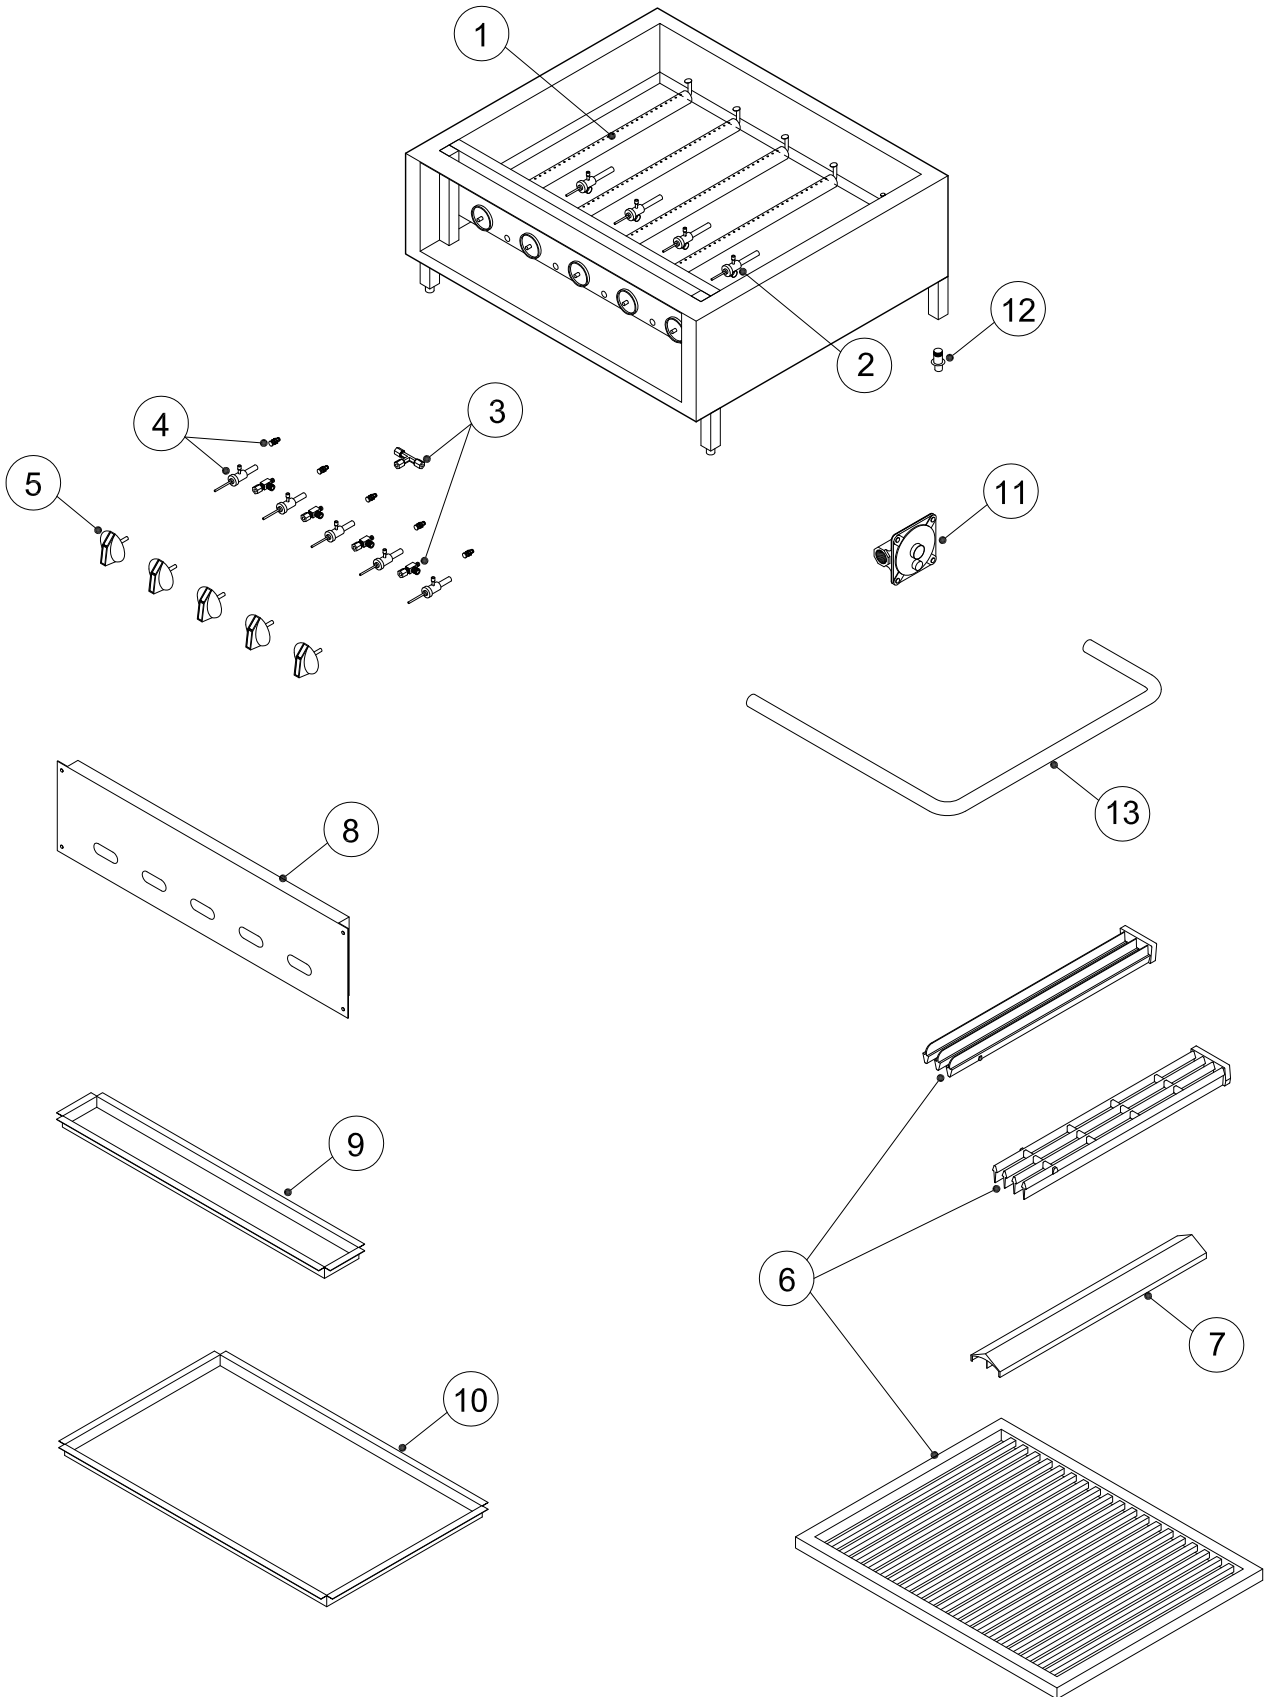

JADE RANGE - JB

Jade Range

Radiant Charboiler

COUNTERTOP CHAR-BROILER, JB SERIES

ITEM	DESCRIPTION	PART #	LIST
1	BURNER, BROILER STD. 23 W/ AIR SHUTTER	1210600000	
	AIR SHUTTER ONLY (FOR TUBE BURNER)	3013200000	
	SCREW, AIR SHUTTER	3414700000	
2	PILOT TIP W/ HEX NUT	4611200000	
	PILOT TUBING, 1/4" S/S	5612600000	
	SLEEVE (FERRULE), 1/4	1832200000	
	NUT, 1/4" COMP.	1830700000	
	PILOT BRACKET (NOT SHOWN)	9548000000	
3	VALVE, PILOT SINGLE	4412800000	
	TEE, 1/4" X 1/4" X 1/4" COMP.	1823100000	
4	VALVE, BURNER W/ OUT ORIFICE	4418500200	
	ORIFICE, #56 L.P.	4621200000	
	ORIFICE, #49 NAT.	4621300000	
5	KNOB, CHROME	3023100200	
6	GRATE, 4-BAR STANDARD 21" X 3"	1011600000	
	GRATE, 3-BAR 21" X 3"	1011700000	
	GRATE, FISH JB-12	2900010572	
	GRATE, FISH JB-18	2900010573	
	GRATE, FISH JB-24	2900010151	
	GRATE, FISH JB-30	2900010152	
	GRATE, FISH JB-36	2900010153	
	GRATE, FISH JB-42	2900010574	
	GRATE, FISH JB-48	2900010154	
	GRATE, FISH JB-54	N/A	
	GRATE, FISH JB-60	2900010155	
	GRATE, FISH JB-72	2900010156	
	7	RADIANT, #416, 19 1/4"	1012500000
SUPPORT, FOR FRONT OF RADIANT (NOT SHOWN)		9537100000	
SUPPORT, FOR REAR OF RADIANT (NOT SHOWN)		9537000000	
8	FRONT PANEL, JB-18	8244200000	
	FRONT PANEL, JB-24	8244300000	
	FRONT PANEL, JB-30	8244400000	
	FRONT PANEL, JB-36	8244500000	
	FRONT PANEL, JB-42	8244600000	
	FRONT PANEL, JB-48	8244700000	
	FRONT PANEL, JB-54	N/A	
	FRONT PANEL, JB-60	8244800000	
	FRONT PANEL, JB-72	8244900000	
9	GREASE TRAY, FRONT, 18"	2311300000	
	GREASE TRAY, FRONT, 24"	2311310000	
	GREASE TRAY, FRONT, 30"	2311320000	
	GREASE TRAY, FRONT, 36"	2311330000	
	GREASE TRAY, FRONT, 42"	2311340000	
	GREASE TRAY, FRONT, 48"	2311350000	
	GREASE TRAY, FRONT, 54"	N/A	
	GREASE TRAY, FRONT, 60"	2311360000	
	GREASE TRAY, FRONT, 72" (REQUIRES A QUANTITY OF 2)	2311330000	
10	DRIP TRAY, REAR, 18"	2312010000	
	DRIP TRAY, REAR, 24"	2312020000	
	DRIP TRAY, REAR, 30"	2312030000	
	DRIP TRAY, REAR, 36"	2312040000	
	DRIP TRAY, REAR, 42"	2312050000	
	DRIP TRAY, REAR, 48"	2312060000	
	DRIP TRAY, REAR, 54"	N/A	
	DRIP TRAY, REAR, 60"	2312070000	
	DRIP TRAY, REAR, 72" (REQUIRES A QUANTITY OF 2)	2313040000	
11	REGULATOR, 3/4" L.P.	4613400000	
	REGULATOR, 3/4" NAT.	4613500000	
12	BULLET FOOT	3000011960	
13	GAS MANIFOLD, JB-12	3000011751	
	GAS MANIFOLD, JB-18	3000011752	
	GAS MANIFOLD, JB-24	3000011753	
	GAS MANIFOLD, JB-30	3000011754	
	GAS MANIFOLD, JB-36	3000011755	
	GAS MANIFOLD, JB-42	3000011756	
	GAS MANIFOLD, JB-48	3000011757	
	GAS MANIFOLD, JB-54	3000011758	
	GAS MANIFOLD, JB-60	3000011759	
	GAS MANIFOLD, JB-72	3000011760	
	JSR BROILER, SINGLE PILOT, LEFT (NOT SHOWN)	3000011816	
	JSR BROILER, SINGLE PILOT, RIGHT (NOT SHOWN)	3000011817	
	JSR BROILER, DOUBLE PILOT (NOT SHOWN)	3000011818	