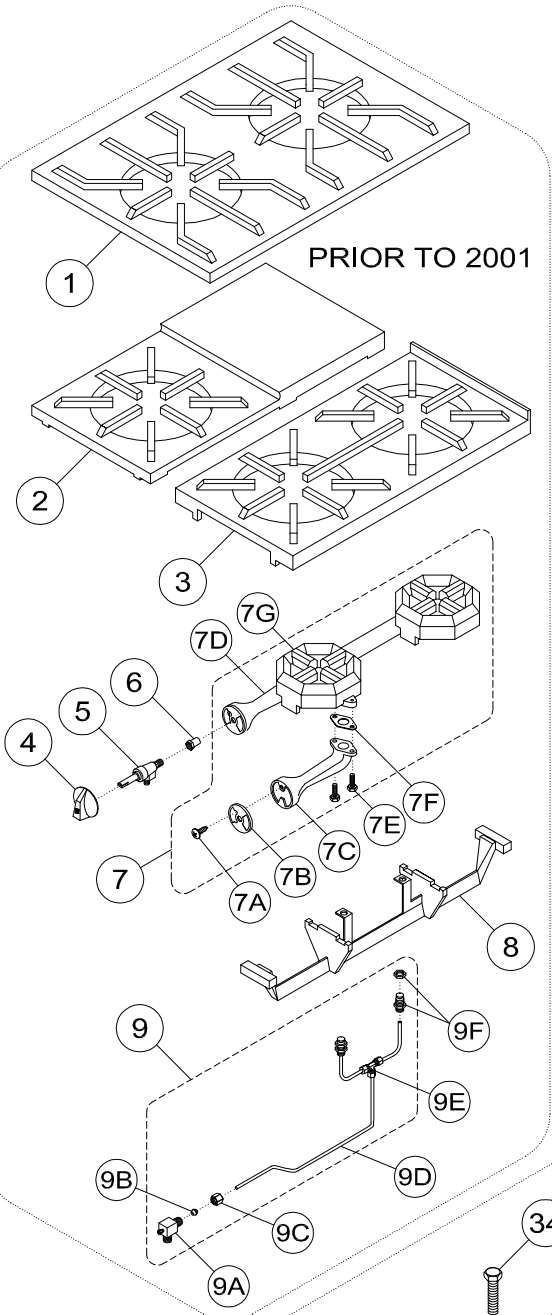

TITAN RANGE - JTRH OPEN BURNER SECTION

Jade Range

Field Service Part List

PRIOR TO 2001