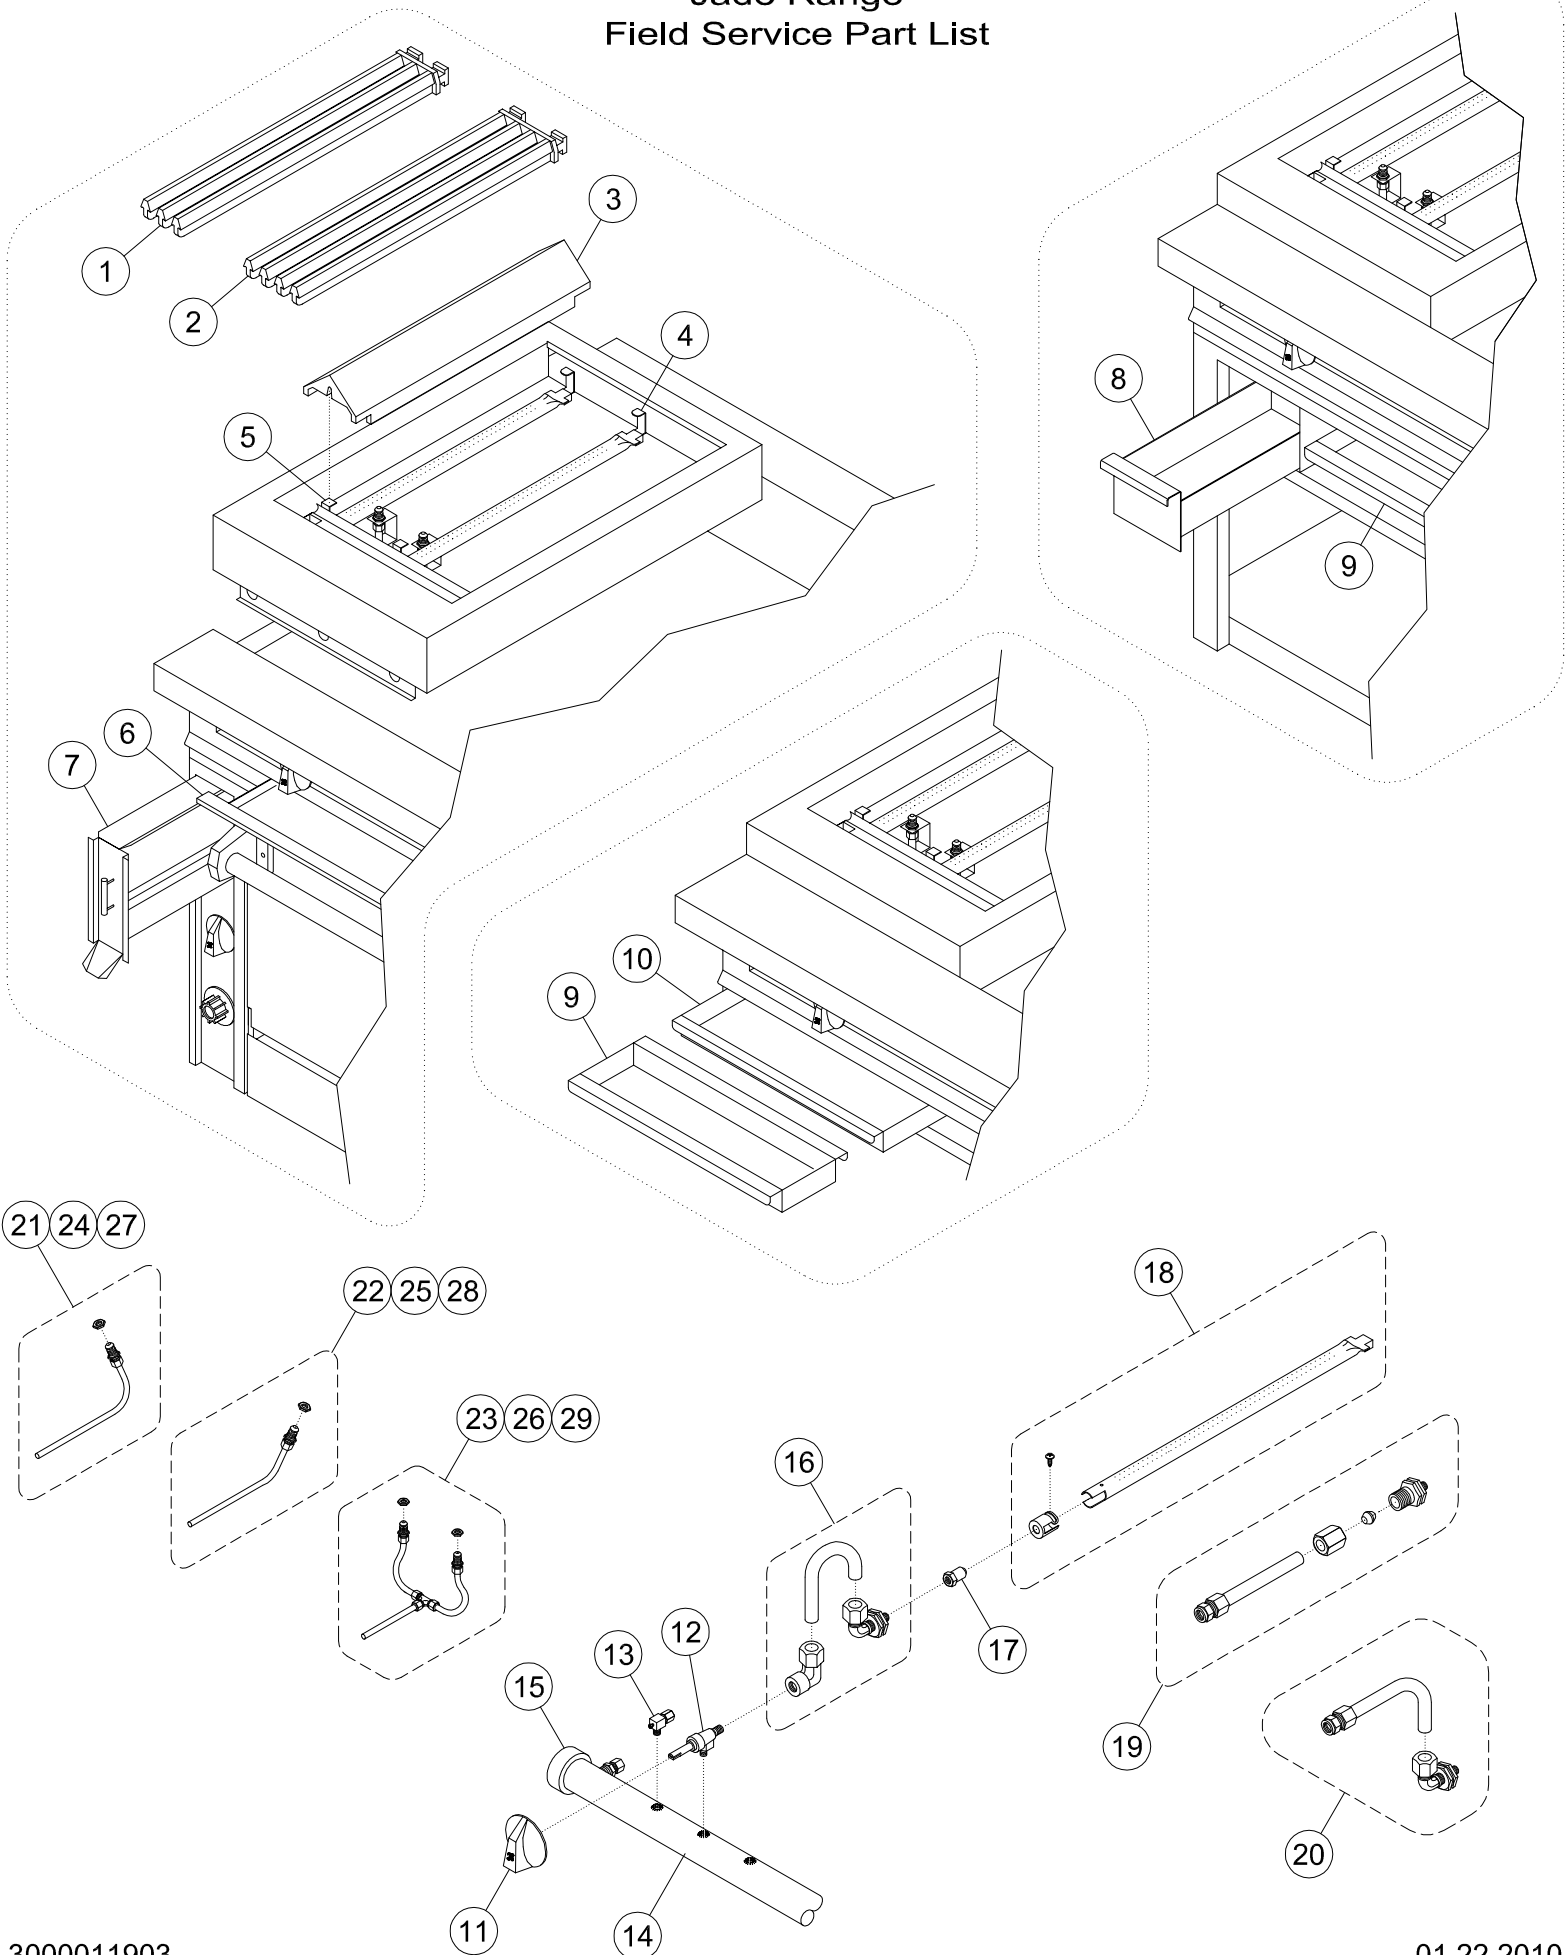

TITAN RANGE - JTRH BROILER SECTION

Jade Range

Field Service Part List

TITAN RANGE JTRH - BROILER SECTION

ITEM	DESCRIPTION	PART #	LIST
1	GRATE, TOP - 3 BAR (JTRH/JSR/JB) (24" = 7, 30" = 9, 36" = 11, 42" = 13, 48" = 15, 60" = 19, 72" = 23)	1011700000	
2	GRATE, TOP - 4 BAR STANDARD (JTRH/JSR/JB)	1011600000	
3	RADIANT #416, 19-1/4" (JTRH/JSR/JB)	1012500000	
4	REAR BRACKET, SUPPORT, RADIANT (JTRH/JSR/JB)	9537000000	
5	FRONT BRACKET, SUPPORT, RADIANT (JTRH/JSR/JB)	9537100000	
6	36" DRIP TRAY (JTRH-OVEN BASE)	1360505	
7	GREASE CAN (JTRH-OVEN BASE)	1311500090	
8	18" GREASE DRAWER (JTRH-CABINET BASE)	8510420000	
	24" GREASE DRAWER (JTRH-CABINET BASE)	8510430000	
9	18" GREASE TRAY, FRONT (JTRH-MODULAR BASE)	8537100090	
	24" GREASE TRAY, FRONT (JTRH-MODULAR BASE)	8537110090	
	30" GREASE TRAY, FRONT (JTRH-MODULAR BASE)	8537120090	
	36" GREASE TRAY, FRONT (JTRH-MODULAR BASE)	8537130090	
	42" GREASE TRAY, FRONT (JTRH-MODULAR BASE)	2311340000	
	48" GREASE TRAY, FRONT (JTRH-MODULAR BASE)	8537140090	
	60" GREASE TRAY, FRONT (JTRH-MODULAR BASE)	8537150090	
10	18" DRIP TRAY, REAR (JTRH-MODULAR BASE)	2312010000	
	24" DRIP TRAY, REAR (JTRH-MODULAR BASE)	2312020000	
	30" DRIP TRAY, REAR (JTRH-MODULAR BASE)	2312030000	
	36" DRIP TRAY, REAR (JTRH-MODULAR BASE)	2312040000	
	42" DRIP TRAY, REAR (JTRH-MODULAR BASE)	2312050000	
	48" DRIP TRAY, REAR (JTRH-MODULAR BASE)	2312060000	
	60" DRIP TRAY, REAR (JTRH-MODULAR BASE)	2312070000	
11	KNOB, CHROME (W/SET SCREW)	3023100200	
12	VALVE, BURNER (W/OUT ORFICE)	4418500100	
13	VALVE, SINGLE PILOT	4412800000	
14	MANIFOLD PIPE, 36" - JTRH	1341700000	
15	CAP, 1-1/4" NPT	1818200000	
16	PILOT TUBING ASSY (JTRH-OVEN BASE)	~	
	A ELBOW, 3/8" CC x 1/8 FNPT 90° (ON END OF VALVE)	1830100000	
	B TUBING 3/8" S/S - BURNER (JTRH-OVEN BASE)	5612500000	
	C ELBOW, MIXER FITTING (HOLDS ORIFICE)	1815700000	
17	ORIFICE #49 NAT.	4621300000	
	ORIFICE #56 L.P.	4621200000	
18	BURNER W/AIR SHUTTER	1210600000	
	A AIR SHUTTER	3013200000	
	B SCREW, AIR SHUTTER	3414700000	
19	PILOT TUBING ASSY (JTRH-MODULAR BASE)	~	
	A ADAPTOR, STRAIGHT, 3/8 CC x 1/8 FNPT	4412800000	
	B TUBING 3/8" S/S - BURNER (JTRH-MODULAR BASE)	5612500000	
	C STRAIGHT MIXER 3/8" (HOLDS ORIFICE)	1832800000	
	D NUT 3/8" COMP.	1833000000	
	E SLEEVE (FERRULE) 3/8" COMP.	1816900000	
20	PILOT TUBING ASSY (JTRH-CABINET BASE)	~	
	A ADAPTOR, STRAIGHT (VALVE TO TUBING)	1841600000	
	B TUBING 3/8" S/S - BURNER (JTRH-CABINET BASE)	5612500000	
	C NUT 3/8" COMP.	1833000000	
	D SLEEVE (FERRULE) 3/8" COMP.	1816900000	
	E ELBOW MIXER FITTING (HOLDS ORIFICE)	1815700000	
21	SINGLE PILOT KIT - BEND LEFT (JTRH-OVEN BASE)	3000011813	
	A PILOT, TIP (WITH HEX NUT)	4611200000	
	B TUBING 1/4" S/S - BEND LEFT (JTRH-OVEN BASE)	8465200000	