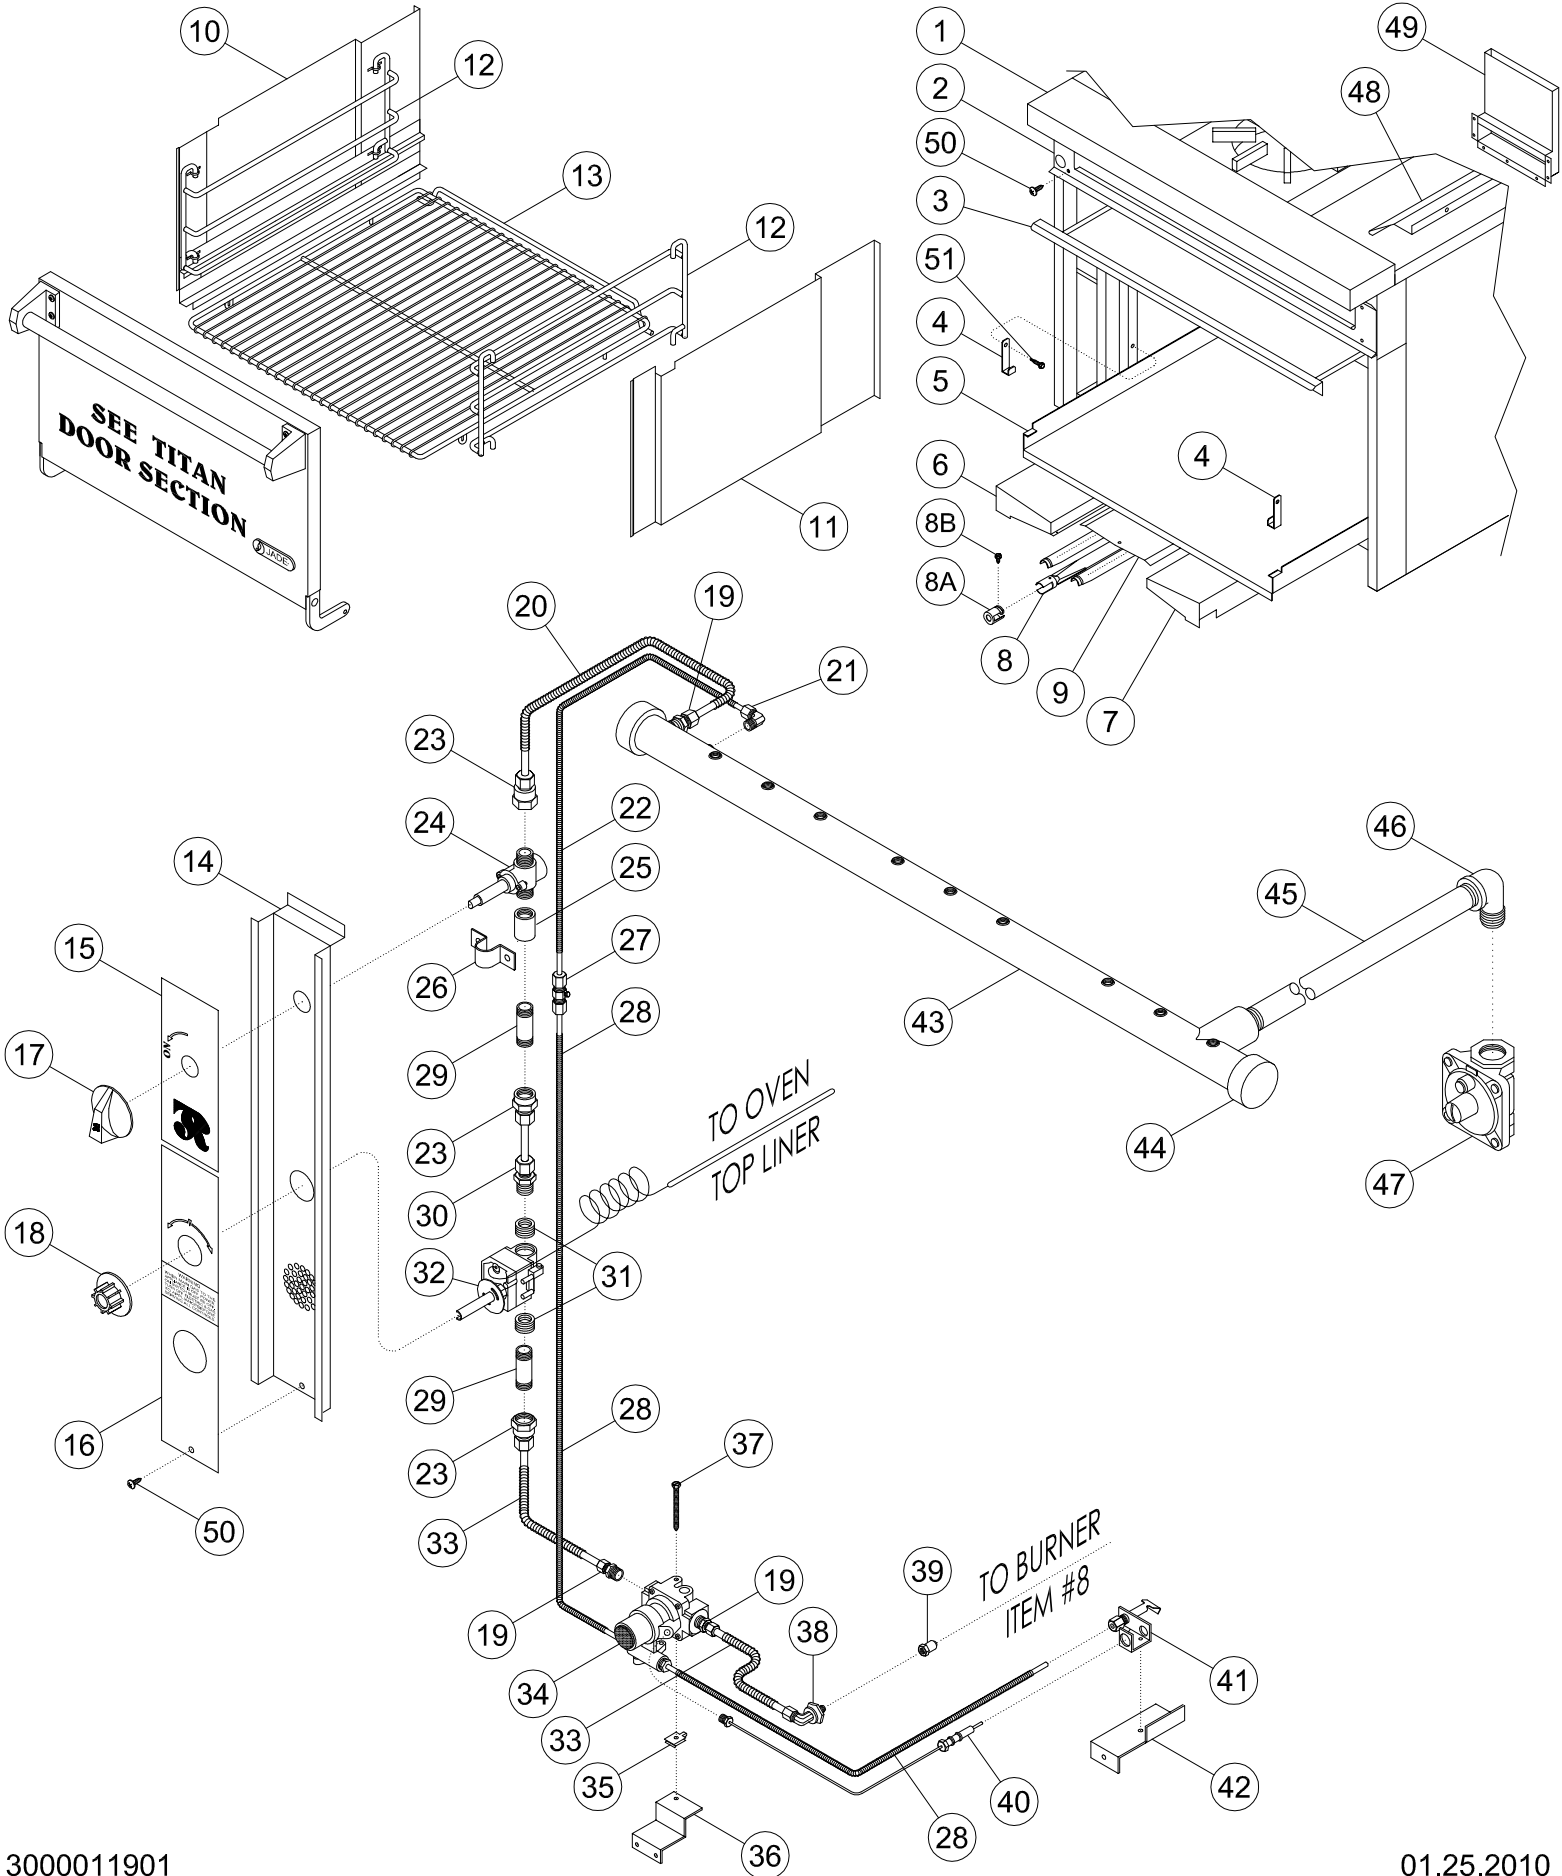

TITAN RANGE - JTRH STANDARD OVEN SECTION

Jade Range

Field Service Part List

TITAN RANGE - JTRH STANDARD OVEN SECTION

ITEM	DESCRIPTION	PART #	LIST
1	PLATE SHELF 30" - JTRH	2500127480	
	PLATE SHELF 36" - JTRH	2500127481	
2	FRONT CONTROL PANEL 30" - JTRH	1316130000	
	FRONT CONTROL PANEL 36" - JTRH	1316140000	
3	CRUMB TRAY 30" - JTRH	1360504000	
	CRUMB TRAY 36" - JTRH	1360505000	
4	STOP, BOTTOM PAN	1313000000	
5	OVEN BOTTOM PAN 30" - JTRH	8556100090	
	OVEN BOTTOM PAN 36" - JTRH	1384820090	
6	OVEN BOTTOM BAFFLE - LEFT	2574802	
7	OVEN BOTTOM BAFFLE - RIGHT	2574801	
8	OVEN BURNER - STANDARD	2500010209	
	A | AIR SHUTTER	3014100000	
	B | SCREW, AIR SHUTTER, #10-24 x 3/8"	3414700000	
9	FLAME SPREADER	1315810090	
10	OVEN SIDE LINER, LEFT	2510002	
11	OVEN SIDE LINER, RIGHT	2510001	
12	GUIDE, WIRE RACK	1410800000	
13	OVEN RACK 30" - JTRH	1423500000	
	OVEN RACK 36" - JTRH	1410700100	
14	OVEN CONTROL PANEL	1132000000	
15	OVERLAY, GAS ON/OFF, TOP	3027700000	
16	OVERLAY, T'STAT, BOTTOM	3027900000	
17	KNOB, CHROME W/SET SCREW (GAS SHUT OFF VALVE)	3023102000	
18	DIAL, THERMOSTAT	3026500000	
19	BRASS FITTING, 3/8 CC x 1/4 NPT	1832700000	
20	FLEXIBLE TUBING, 3/8 CC x 9" LONG	5619100000	
21	ELBOW, BRASS, 1/4 CC x 1/8 NPT	1831200000	
22	FLEXIBLE TUBING, 1/4 CC x 12" LONG	5618900000	
23	UNION, 3/8 NPT x 3/8 CC	1830300000	
24	VALVE, 3/8 x 3/8, GAS SHUT OFF	4410600100	
25	COUPLING, 3/8 NPT	1828100000	
26	BRACKET, COUPLING HOLDER	185-292	
27	PILOT, ASSY, 1/4 CC x 1/4 CC (#3811)	4417400000	
28	FLEXIBLE TUBING, 1/4 CC x 20" LONG	5619000000	
29	NIPPLE, 3/8 NPT x 2 1/2"	1845500000	
30	ADAPTER, BRASS, 3/8 NPT x 3/8 CC	1830400000	
31	FACE BUSHING 1/2 NPT x 3/8 NPT	1842200000	
32	THERMOSTAT - FDO	4615300100	
33	FLEXIBLE TUBING, 3/8 CC x 7-1/8" LONG	5615000000	
34	VALVE, SAFETY (TS 11 J 1/4) (DIME SIZE, RED BUTTON)	4615200000	
	SAFETY VALVE (BASO) (QUARTER SIZE, RED BUTTON)	3000010243	
35	CLIP, TINNEMAN	3457200000	
36	BRACKET, SAFETY VALVE	2100001026	
37	SCREW, #8-32 x 2-1/2, FLAT HEAD	3000010265	
38	ELBOW MIXER FITTING (HOLDS ORIFICE)	1815700000	
39	ORIFICE #39 NAT.	4620800000	
	ORIFICE #52 L.P.	4621400000	
40	THERMOCOUPLE, 18"	4612600000	

Continue next page