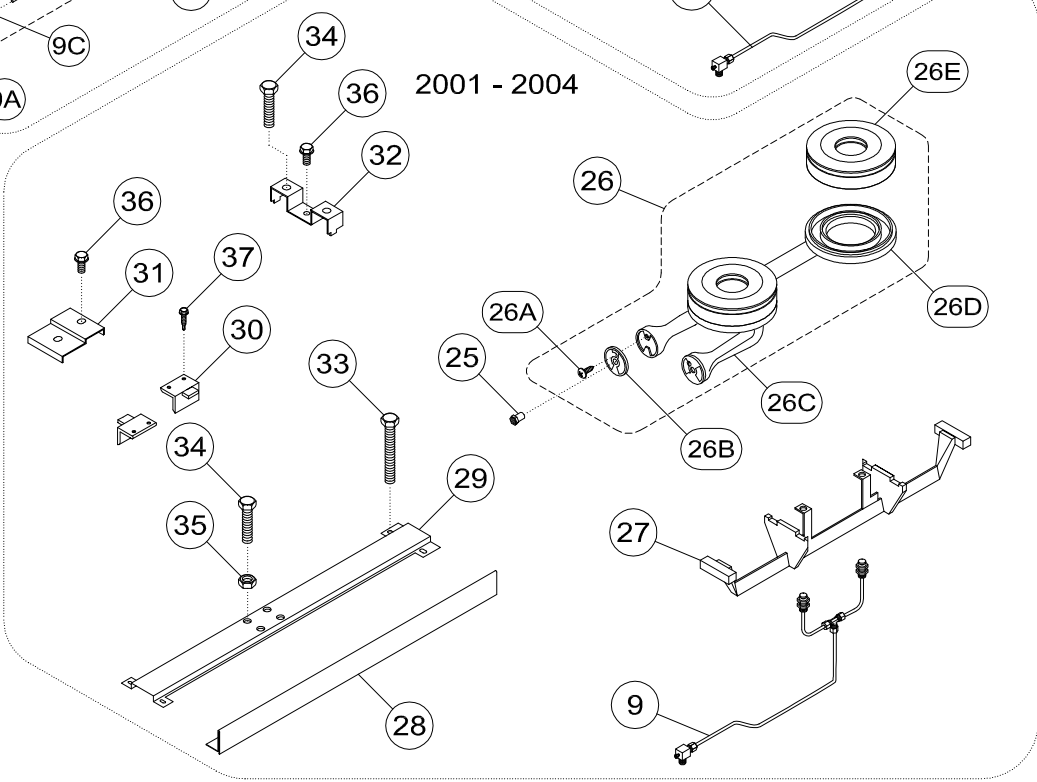

TITAN RANGE - JTRH OPEN BURNER SECTION

Jade Range

Field Service Part List

PRIOR TO 2001

2005 - CURRENT

2001 - 2004