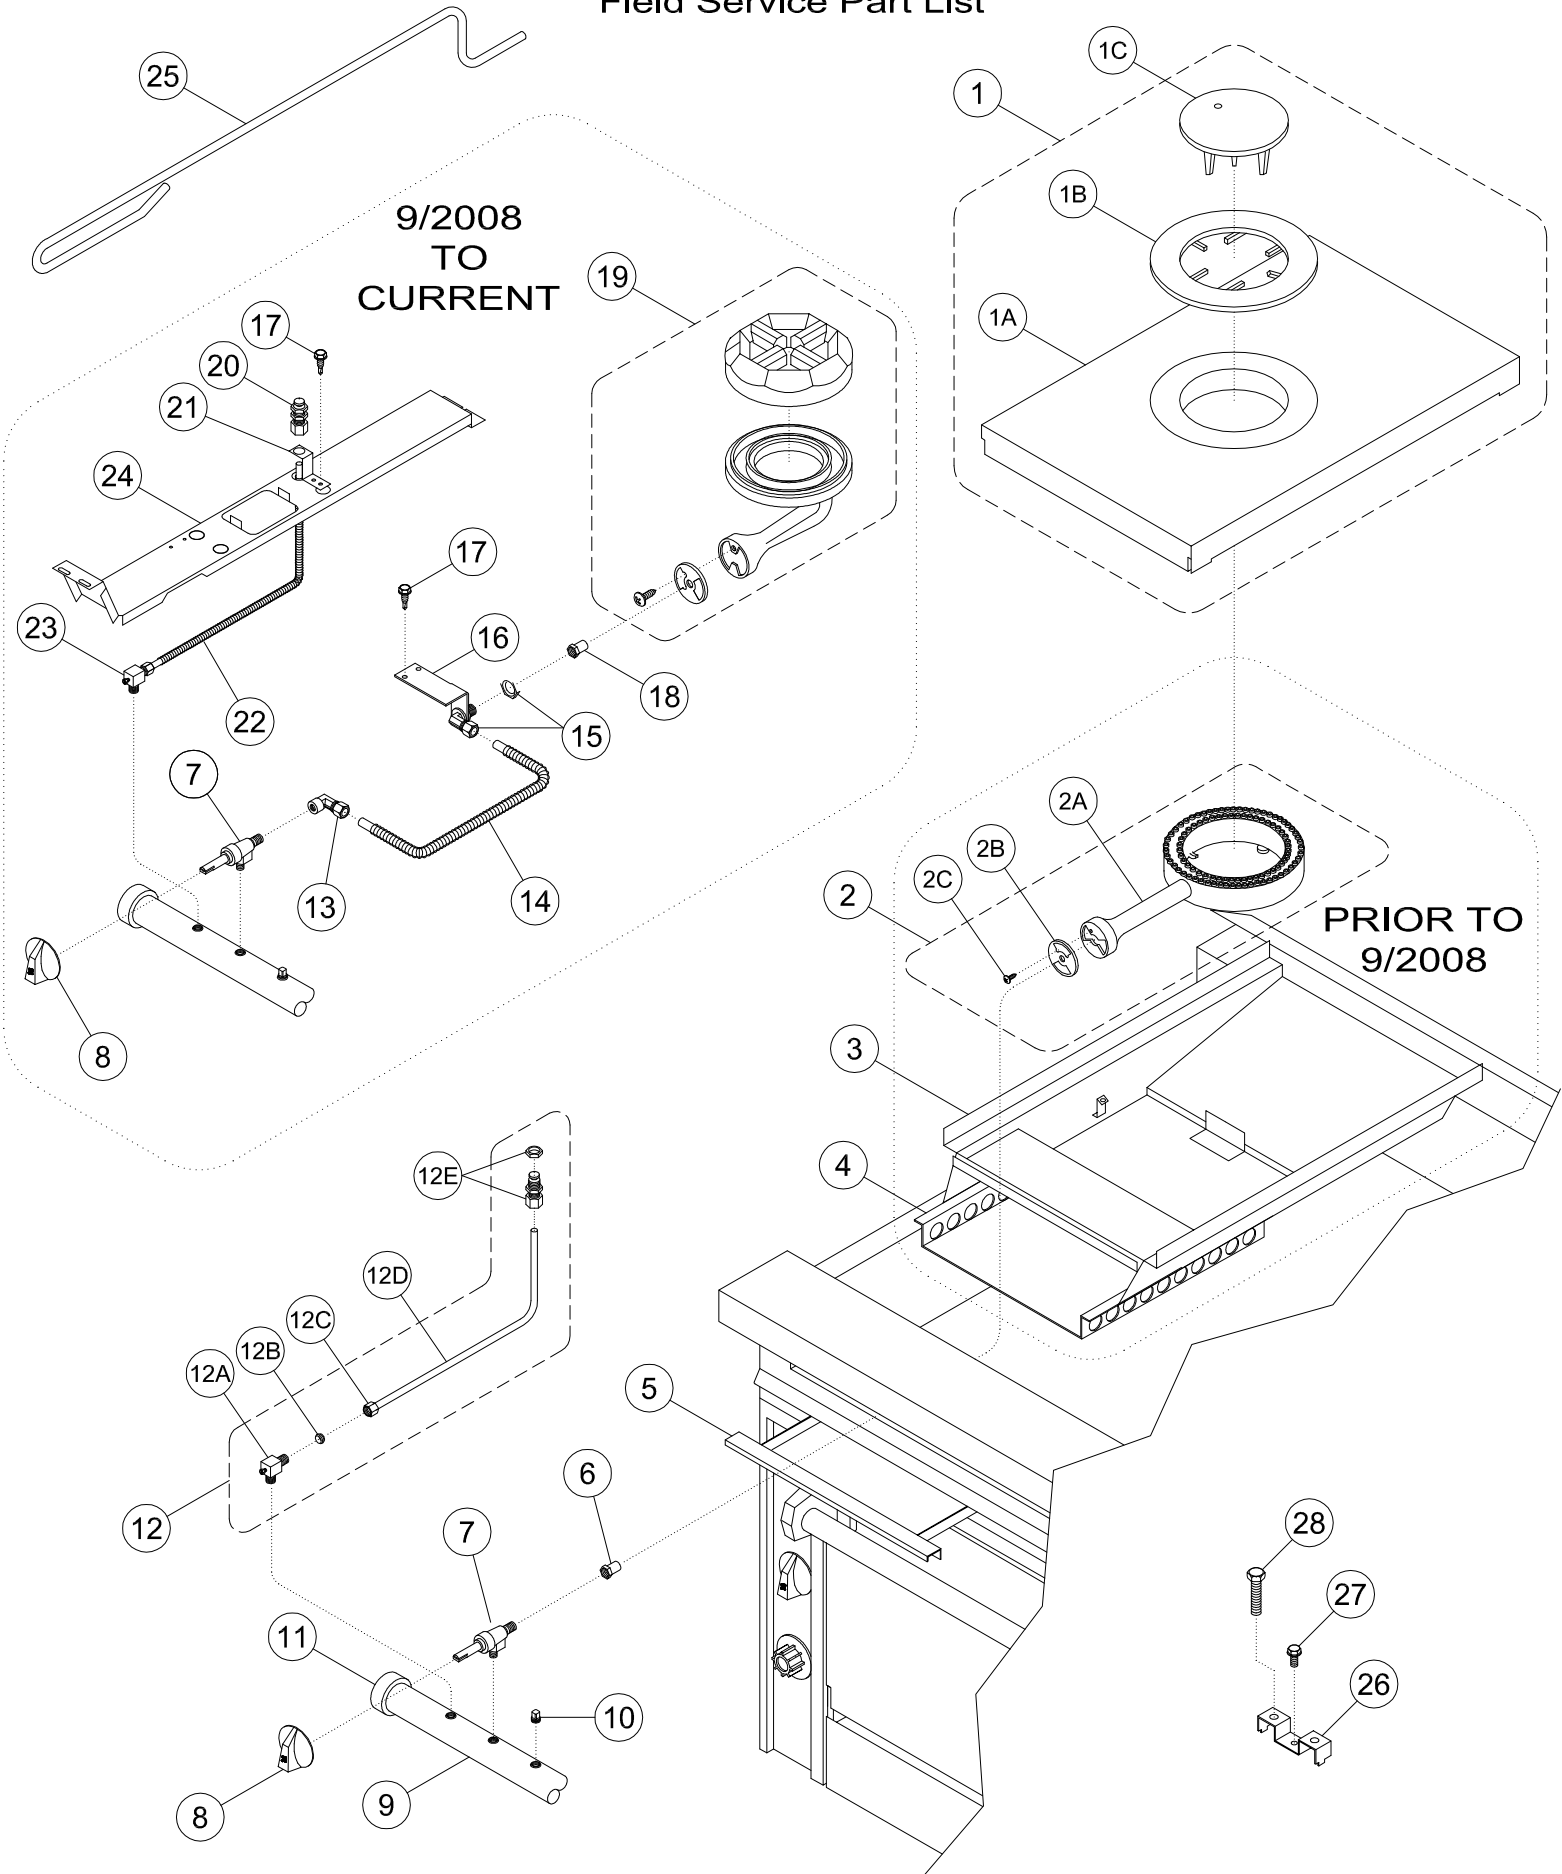

TITAN RANGE - JTRH FRENCH TOP SECTION

Jade Range

Field Service Part List

TITAN RANGE JTRH - FRENCH TOP SECTION

ITEM	DESCRIPTION	PART #	LIST
1	FRENCH HOT TOP KIT	2500010886	
	A FRENCH HOT TOP PLATE (18" x 28")	1010900000	
	B RING FRENCH HOT TOP	1017100000	
	C CENTER FRENCH HOT TOP	1017000000	
2	BURNER FHT KIT (USED UNTIL 9/2009)	~	
	A BURNER W/AIR SHUTTER	1322200090	
	B AIR SHUTTER	3012600100	
	C SCREW, AIR SHUTTER (10-24 x 3/8)	3454000000	
3	FIRE BOX, LS WELD ASSY (OLD STYLE)	1355400090	
	FIRE BOX, RS WELD ASSY (OLD STYLE)	1355410090	
4	AERATION PAN (OLD STYLE)	1322400000	
5	18" DRIP TRAY S/S	1360502	
	36" DRIP TRAY S/S	1360505	
6	ORIFICE #39 NAT. (OLD STYLE)	4620800000	
	ORIFICE #52 L.P. (OLD STYLE)	4621400000	
7	VALVE, BURNER (W/OUT ORFICE)	4418500100	
8	KNOB, CHROME (W/SET SCREW)	3023100200	
9	"T" MANIFOLD, JTRH-6-36	3000011065	
10	PLUG, 1/8 HX HD BLK	1813000000	
11	FLAT CAP	3000011021	
12	PILOT TUBING ASSY (OLD STYLE)	~	
	A VALVE, SINGLE PILOT #6001-04A	4412800000	
	B SLEEVE (FERRULE) 1/4" COMP. EA.	1832200000	
	C NUT 1/4" COMP.	1830700000	
	D TUBING, 1/4" x .028 RIGID S/S (SOLD BY THE INCH)	5612600000	
	E PILOT, TIP SS W/NUT	4611200000	
13	ELBOW, 3/8" CC x 1/8 FNPT 90° (ON END OF VALVE)	1830100000	
14	FLEXIBLE TUBING, 3/8 O.D. x 9" LONG	5619100000	
15	ELBOW, MIXER FITTING (HOLDS ORIFICE)	1815700000	
16	BURNER HOLDER BRACKET	2100008050	
17	SCREW, #10 x 1/2, HX ZN TK	3412300000	
18	ORIFICE #43 NAT.	4620700000	
	ORIFICE #53 L.P.	4621700000	
19	BURNER ASSY (CURRENT) (REMOVABLE OCTAGON HEAD)	3000010836	
	A SCREW, AIR SHUTTER 10-24 x 3/8 RD SL ZN	3454000000	
	B AIR SHUTTER (REMOVABLE, OCTAGON HEAD)	3012600000	
	C VENTURI BASE, FRONT (REMOVABLE, OCTAGON HEAD)	2100000251	
	D BURNER HEAD (REMOVABLE, OCTAGON HEAD)	2100000250	
20	PILOT, TIP SS W/NUT	4611200000	
21	BRACKET, PILOT	2100000253	
22	FLEXIBLE TUBING, 1/4 O.D. x 12" LONG	5618900000	
23	VALVE, SINGLE PILOT #6001-04A	4412800000	
24	BRACKET, BURNER ISLAND FRENCH	2100008049	
25	REMOVER, CENTER	8456700000	
26	BRACKET, FOR GRATE SUPPORT, REAR ("M" BRACKET)	1355500090	
27	SCREW, 1/4-20 x 1/2 HWH SERR ZINC	3463700000	
28	LEVELING BOLT, 3/8-16 x 1 1/2 ZN. AL/THD	3448100000	

3000011906

01.25.2010