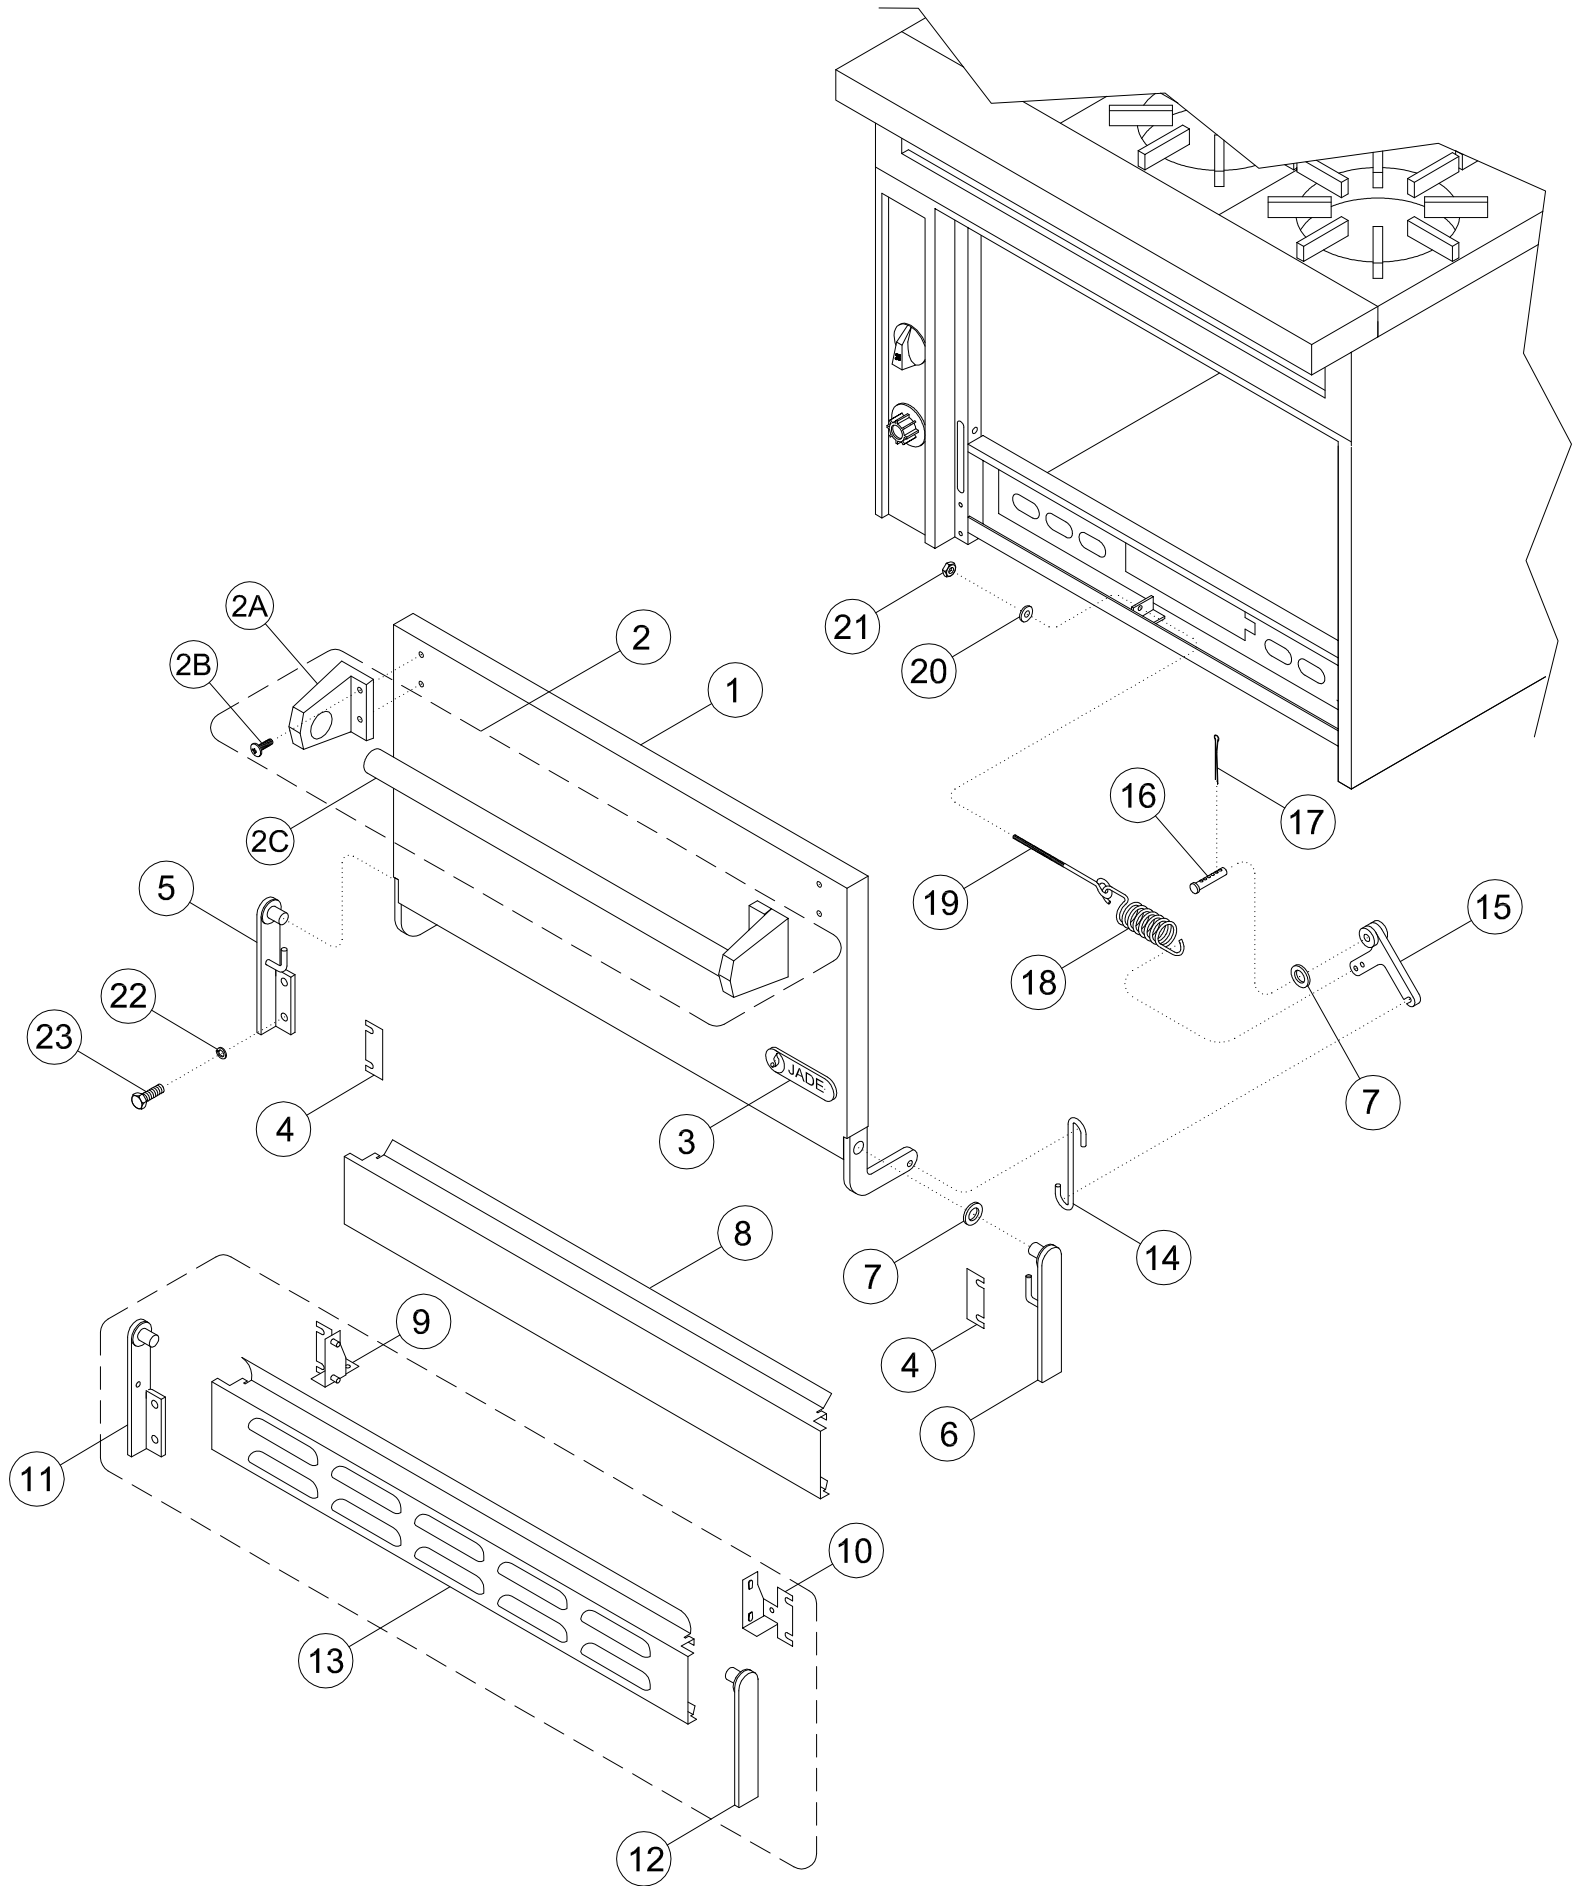

TITAN RANGE - JTRH OVEN DOOR SECTION

Jade Range

Field Service Part List

TITAN RANGE - JTRH OVEN DOOR SECTION

ITEM	DESCRIPTION	PART #	LIST
1	DOOR, WELD ASSY TITAN W/O HANDLE	1322300090	
2	36" OVEN HANDLE & BRACKET KIT	8434900000	
	A BRACKET, HANDLE (JTRH/JSR)	3010400100	
	B SCREW, 1/4-20 x 3/4, PH FILL ZIN	3463400000	
	C HANDLE, DOOR JTRH/JSR 36	1317700000	
3	LOGO, JADE	2100000078	
4	KIT, DOOR SHIM (4/PCS)	8490300000	
5	DOOR HINGE ASSY LH	3043400000	
6	DOOR HINGE ASSY RH	3043700000	
7	WASHER (SPACER), 1/2Ø GOLD AN969-816	3416400000	
8	KICK PLATE JTRH/JSR 36" MODELS	1386300090	
9	BRACKET, KICK PLATE L/H JTRH (MAKE)	2515002	
10	BRACKET, KICK PLATE R/H JTRH (MAKE)	2515001	
11	HINGE ASSY LH, W/O HOOK (JTRH ONLY)	3059710000	
12	HINGE ASSY RH, W/O HOOK (JTRH ONLY)	3059720000	
13	KICK PLATE (W/LOUVERS)	1334900000	
14	"S" HOOK TITAN/JSR SP BEND	3012900100	
15	ARM, ROCKER JTRH/JSR/DGR)	1017400000	
16	PIN, 3/8 x 2", CLEVIS ZN	3414100000	
17	PIN, 1/8 x 1 1/2, COTTER	3429400000	
18	SPRING, OVEN DOOR	3014400000	
19	BOLT, 1/4-20 x 5" \ EYE ZN E7	3419500000	
20	WASHER, 1/4Ø ZN PLAIN USS	3430100000	
21	NUT, 1/4-20 HX ZN HV DUTY	3426700000	
22	WASHER, 1/4Ø SPLITLOCK	3432800000	
23	BOLT, 1/4-20 x 1" HX ZN	3425600000	

12/11/2009