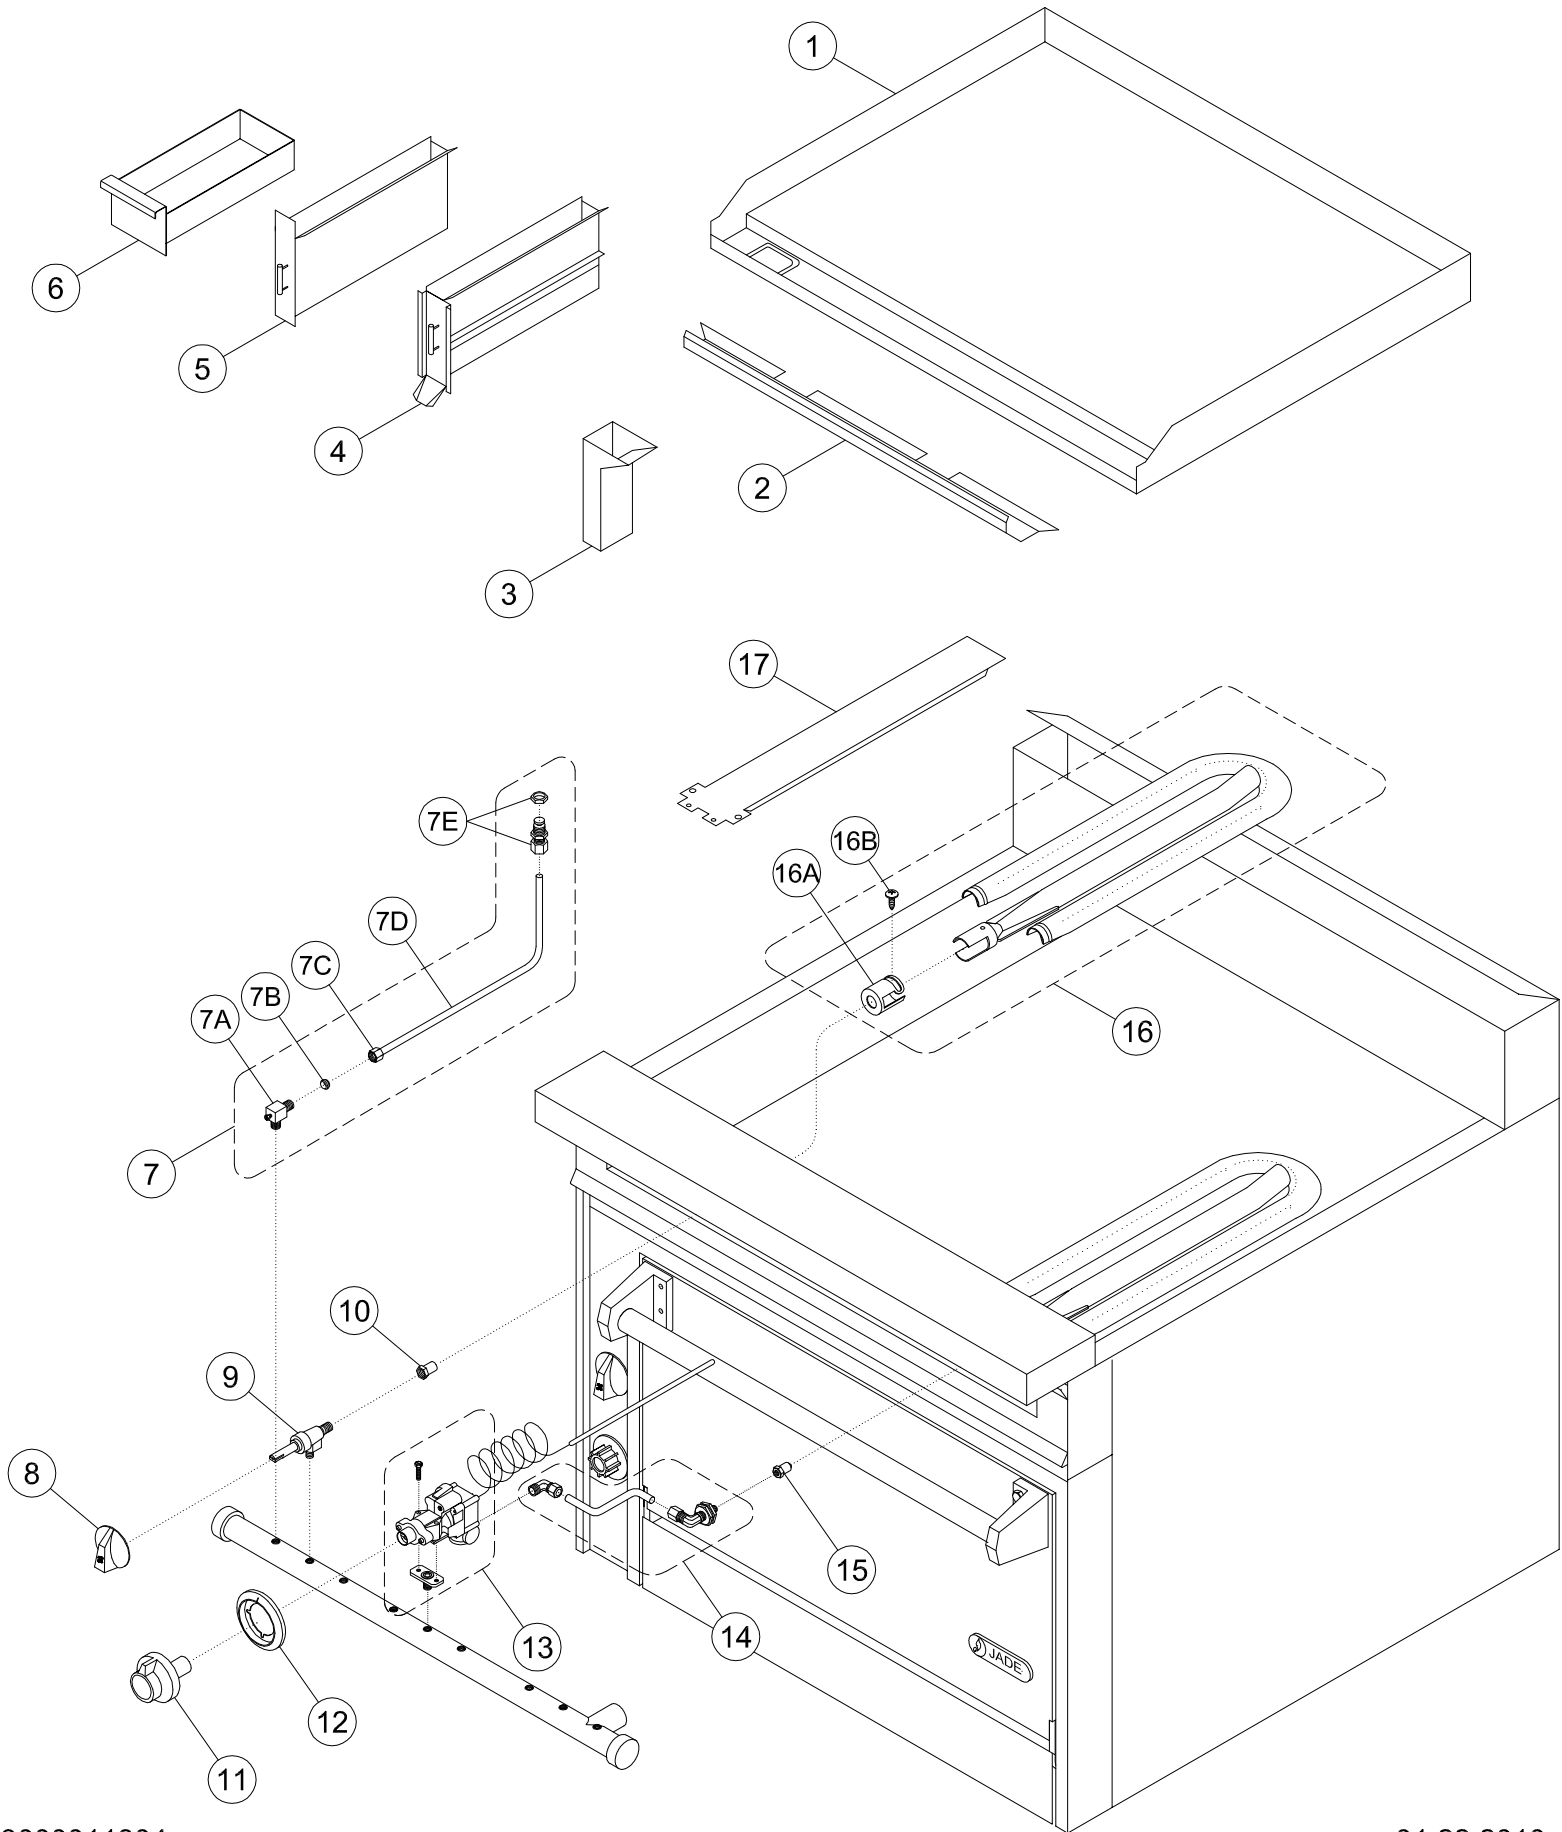

TITAN RANGE - JTRH CONVECTION OVEN SECTION

ITEM	DESCRIPTION	PART #	LIST
36	BRACKET, SAFETY VALVE (BASO)	2100001026	
37	SCREW, #8-32 x 2-1/2, FLAT HEAD	3000010265	
38	ELBOW MIXER FITTING (HOLDS ORIFICE)	1815700000	
39	ORIFICE #39 NAT.	4620800000	
	ORIFICE #52 L.P.	4621400000	
40	THERMOCOUPLE, 18"	4612600100	
41	PILOT, OVEN	4616600100	
42	BRACKET, PILOT	1123200000	
43	MICRO SWITCH	~	
	A COVER, MICRO SWITCH JTRH/JSR	2043500000	
	B MICRO SWITCH, BZ2RW86324-A2	2035100000	
	C MICRO SWITCH PLATE JTRH/JSR	2035000000	
	D BRACKET, MICRO SWITCH JTRH	1313400000	
	E SCREW, 6-32 x 1" PPH TCS "23" ZN	3000011585	
44	IGNITION MODULE JTRH/JSR	~	
	A BRACKET, IGNITION MODULE JTRH/JSR	1313300000	
	B IGNITION MODULE - SM-2 JTRH/JSR	4616100000	
	C SCREW, 8 x 3/8 PPH SMS 8Z	3446400000	
45	KIT, CONV MOTOR SUB ASSY	8400119000	
	A BLOCK	3098709	
	B WASHER, 1/4 SPLITLOCK	3432800000	
	C BOLT, 1/4-20 x 3/4" HX ZN	3423100000	
46	RECEPTACLE, LOCKING	2034900000	
47	BOLT, 1/4-20 x 3" HX ALL THR	3425000000	
48	SCREW DELTA, #10 x 1/2, TR PH S/S	3462800000	

3000011902

01.22.2010

TITAN RANGE - JTRH GRIDDLE SECTION

Jade Range

Field Service Part List