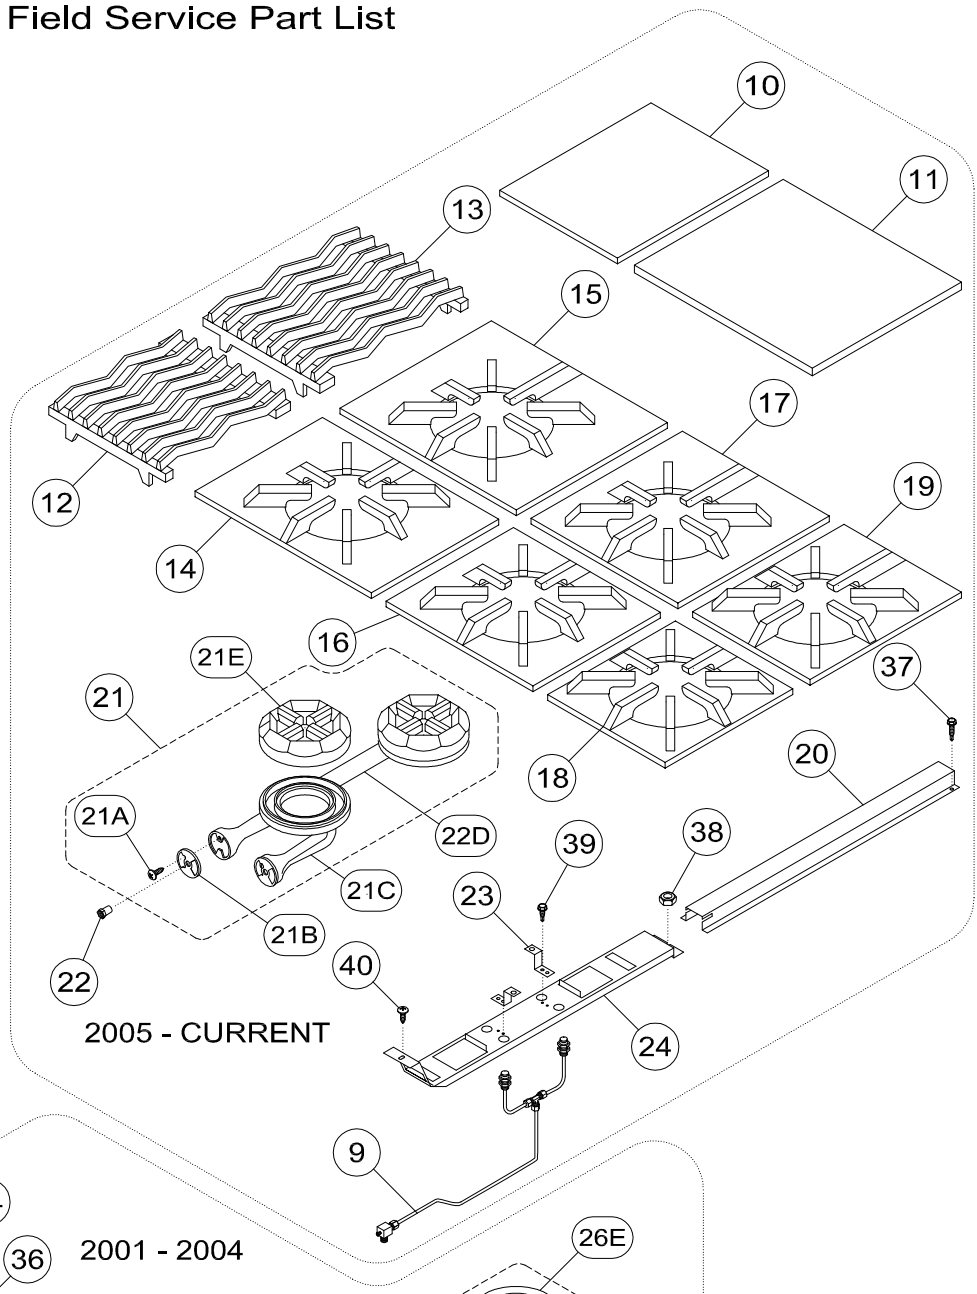

2005 - CURRENT