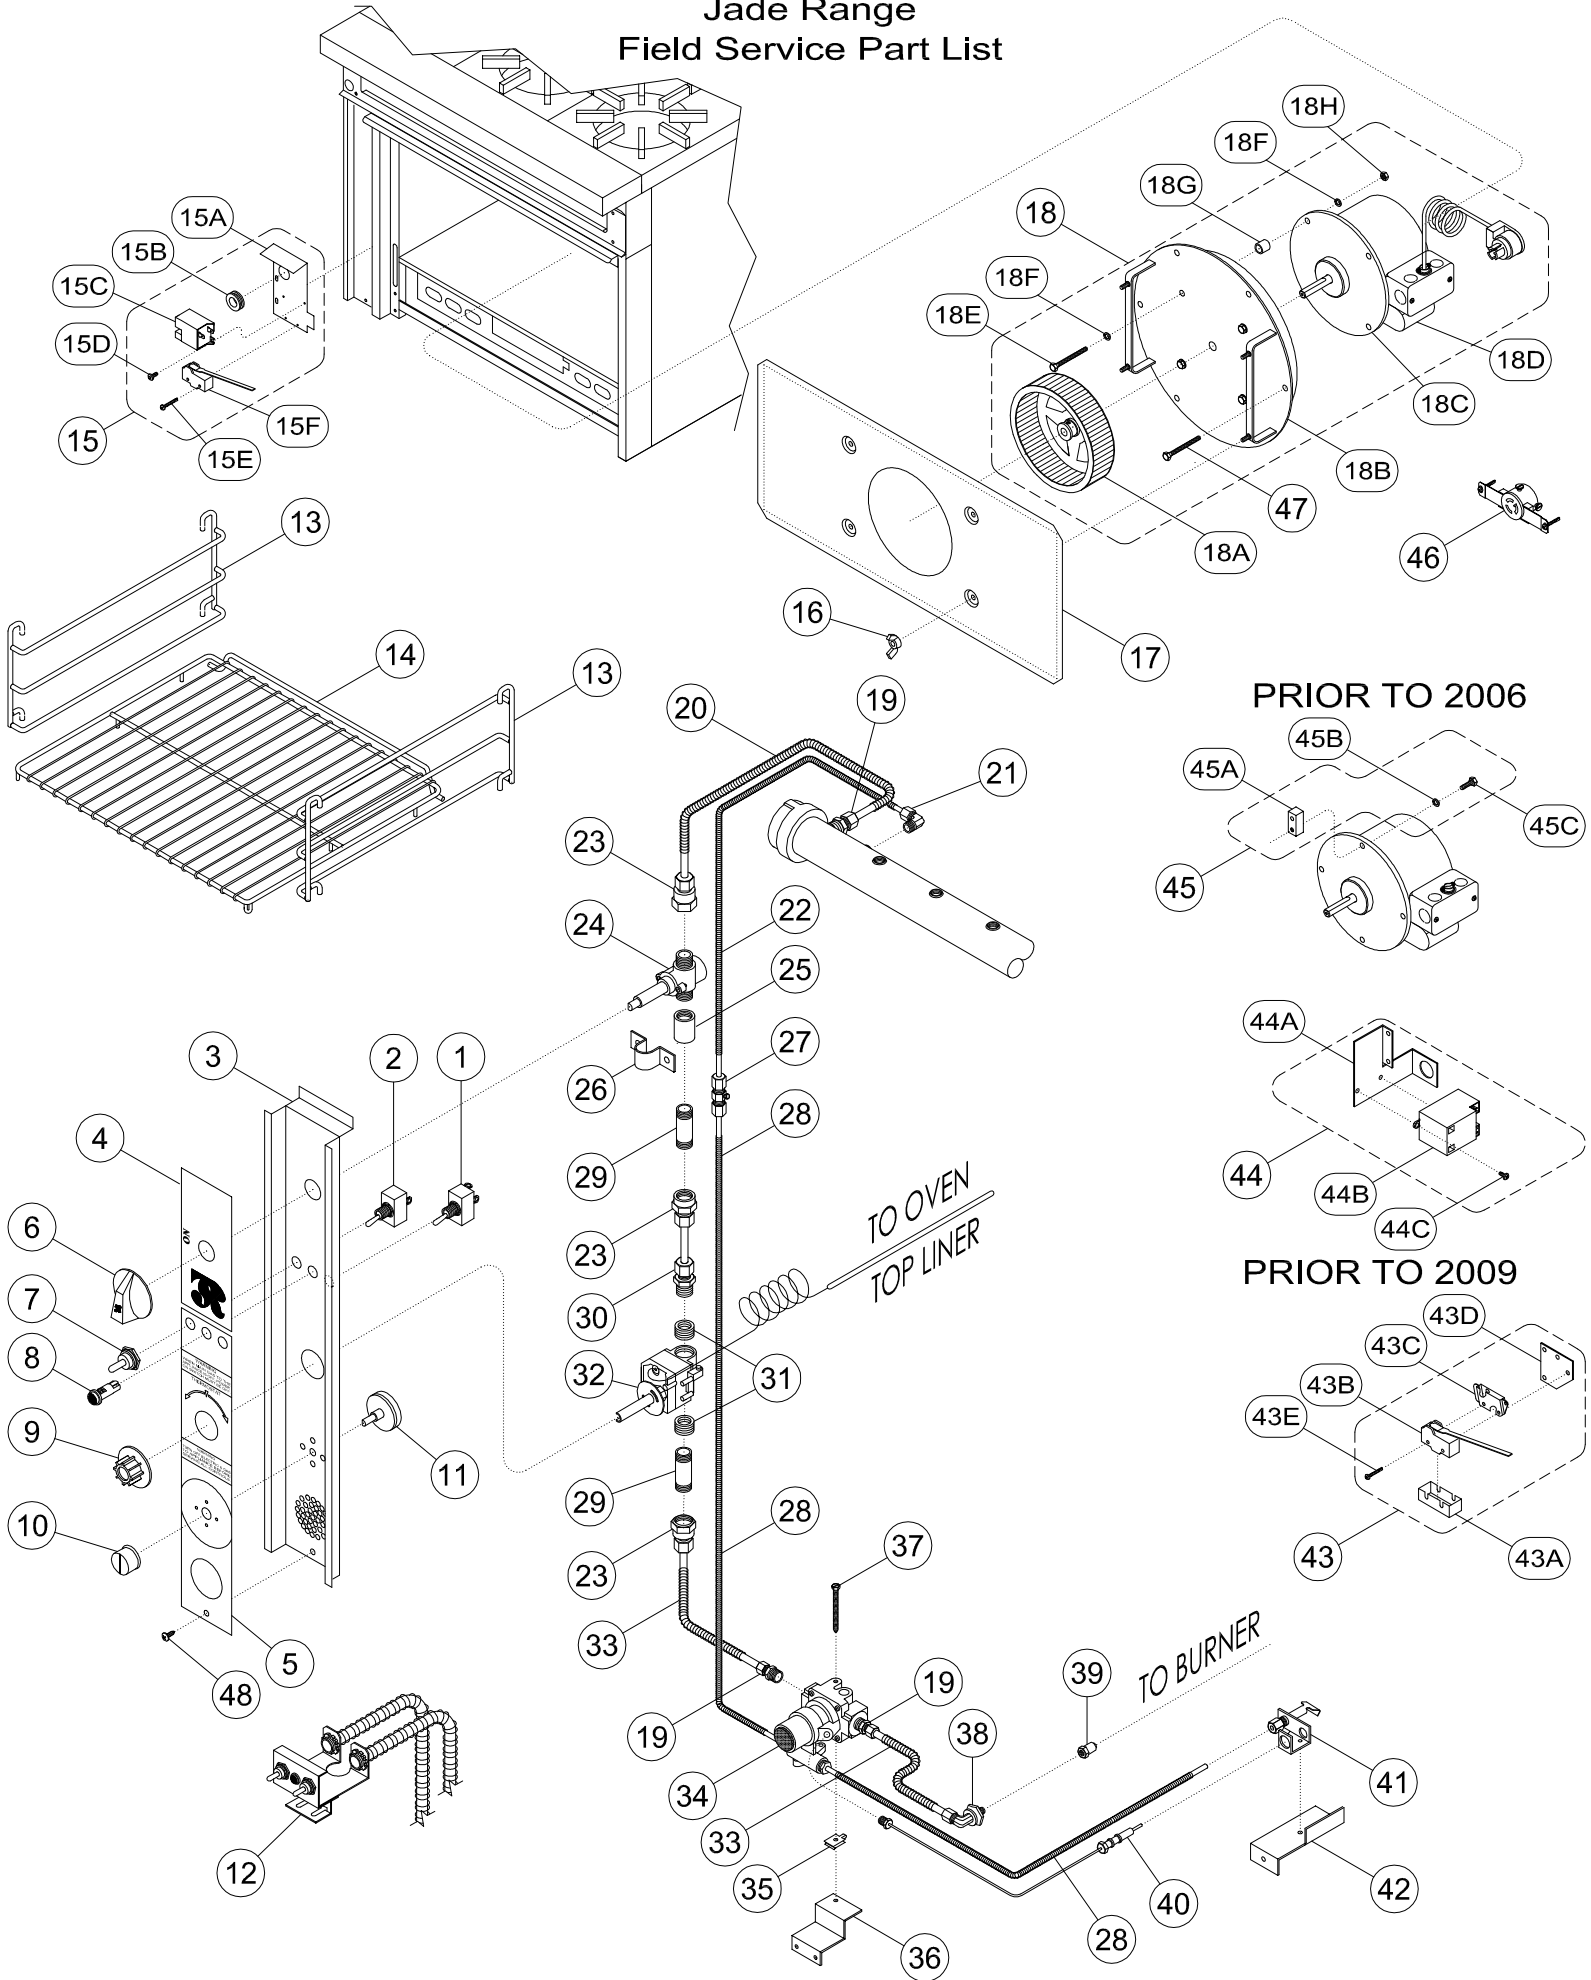

3000011903

01.22.2010

TITAN RANGE - JTRH CONVECTION OVEN SECTION

Jade Range

Field Service Part List

TITAN RANGE - JTRH CONVECTION OVEN SECTION

ITEM	DESCRIPTION	PART #	LIST
1	SWITCH, TOGGLE SPDT (BLOWER) AUTO-OFF-MANUAL (JTRH/JSR)	2035300000	
2	SWITCH, TOGGLE (POWER) ON-OFF (JTRH/JSR)	2024600000	
3	OVEN CONTROL PANEL	1312900000	
4	OVERLAY, GAS ON/OFF, TOP	3027700000	
5	OVERLAY, CONVECTION, BOTTOM	3028000000	
6	KNOB, CHROME W/SET SCREW (GAS SHUT OFF VALVE)	3023100200	
7	BOOT, (RUBBER) TOGGLE SWITCH (JTRH/JSR)	2035400000	
8	LAMP, INDICATOR RED 125V.	2038700000	
9	DIAL, THERMOSTAT	3026500000	
10	TIMER, KNOB (JTRH/JCO)	3033800000	
11	TIMER (JTRH/JCO)	3033100000	
12	HARNESS, WIRE TITAN	3000011374	
13	GUIDE, WIRE RACK	1410800000	
14	OVEN RACK 30" - JTRH	1410102V	
	OVEN RACK 36" - JTRH	1410100000	
15	REIGNITION MODULE & DOOR SWITCH	~	
	A BRACKET, REIGNITION MODULE & DOOR SWITCH	2100008164	
	B GROMMET, 5/8 I.D. RUBBER	3416600000	
	C MODULE, SPARK IGNITION	3000010030	
	D SCREW, 8 x 3/8 PPH SMS 8Z	3446400000	
	E SCREW, 6-32 x 1" PPH TCS "23" ZN	3000011585	
	F MICRO SWITCH, BZ2RW86324-A2	2035100000	
16	NUT, 1/4-20 WING CF-2	3412100000	
17	BAFFLE, BLOWER CONV. OVEN JTRH/JSR	1131800000	
18	MOTOR / FAN ASSY COMPLETE	3098701V	
	A BLOWER WHEEL - 8" JTRH/JSR	3018800000	
	B BASE, MOTOR MOUNT JTRH/JSR	2500010750	
	C MOTOR ONLY - 1/3 HP JTRH/JSR	3098710V	
	D CAPACITOR, 10MFD 370VAC	2038500000	
	E BOLT, 1/4-20 x 3" HX ALL THR	3425000000	
	F WASHER, 1/4 SPLITLOCK	3432800000	
	G SPACER	3098708	
	H NUT, 1/4-20 HX ZN HVY DUTY	3426700000	
19	BRASS FITTING, 3/8 CC x 1/4 NPT	1832700000	
20	FLEXIBLE TUBING, 3/8 O.D. x 9" LONG	5619100000	
21	ELBOW, BRASS, 1/4 CC x 1/8 NPT	1831200000	
22	FLEXIBLE TUBING, 1/4 O.D. x 12" LONG	5618900000	
23	UNION, 3/8 NPT x 3/8 CC	1830300000	
24	VALVE, 3/8 x 3/8, GAS SHUT OFF	4410600100	
25	COUPLING, 3/8 NPT	1828100000	
26	BRACKET, COUPLING HOLDER	1336000000	
27	PILOT, ADJUSTMENT VALVE, 1/4 CC x 1/4 CC (#3811)	4417400000	
28	FLEXIBLE TUBING, 1/4 O.D. x 20" LONG	5619000000	
29	NIPPLE, 3/8 NPT x 2 1/2"	1845500000	
30	ADAPTER, BRASS, 3/8 NPT x 3/8 CC	1830400000	
31	FACE BUSHING 1/2 NPT x 3/8 NPT	1842200000	
32	THERMOSTAT - FDO	4615300100	
33	FLEXIBLE TUBING, 3/8 O.D. x 7.5" LONG	5615000000	
34	VALVE, SAFETY (TS 11 J 1/4) (DIME SIZE, RED BUTTON)	4615200000	
	SAFETY VALVE (BASO) (QUARTER SIZE, RED BUTTON)	3000010243	
35	CLIP, TINNEMAN	3457200000	