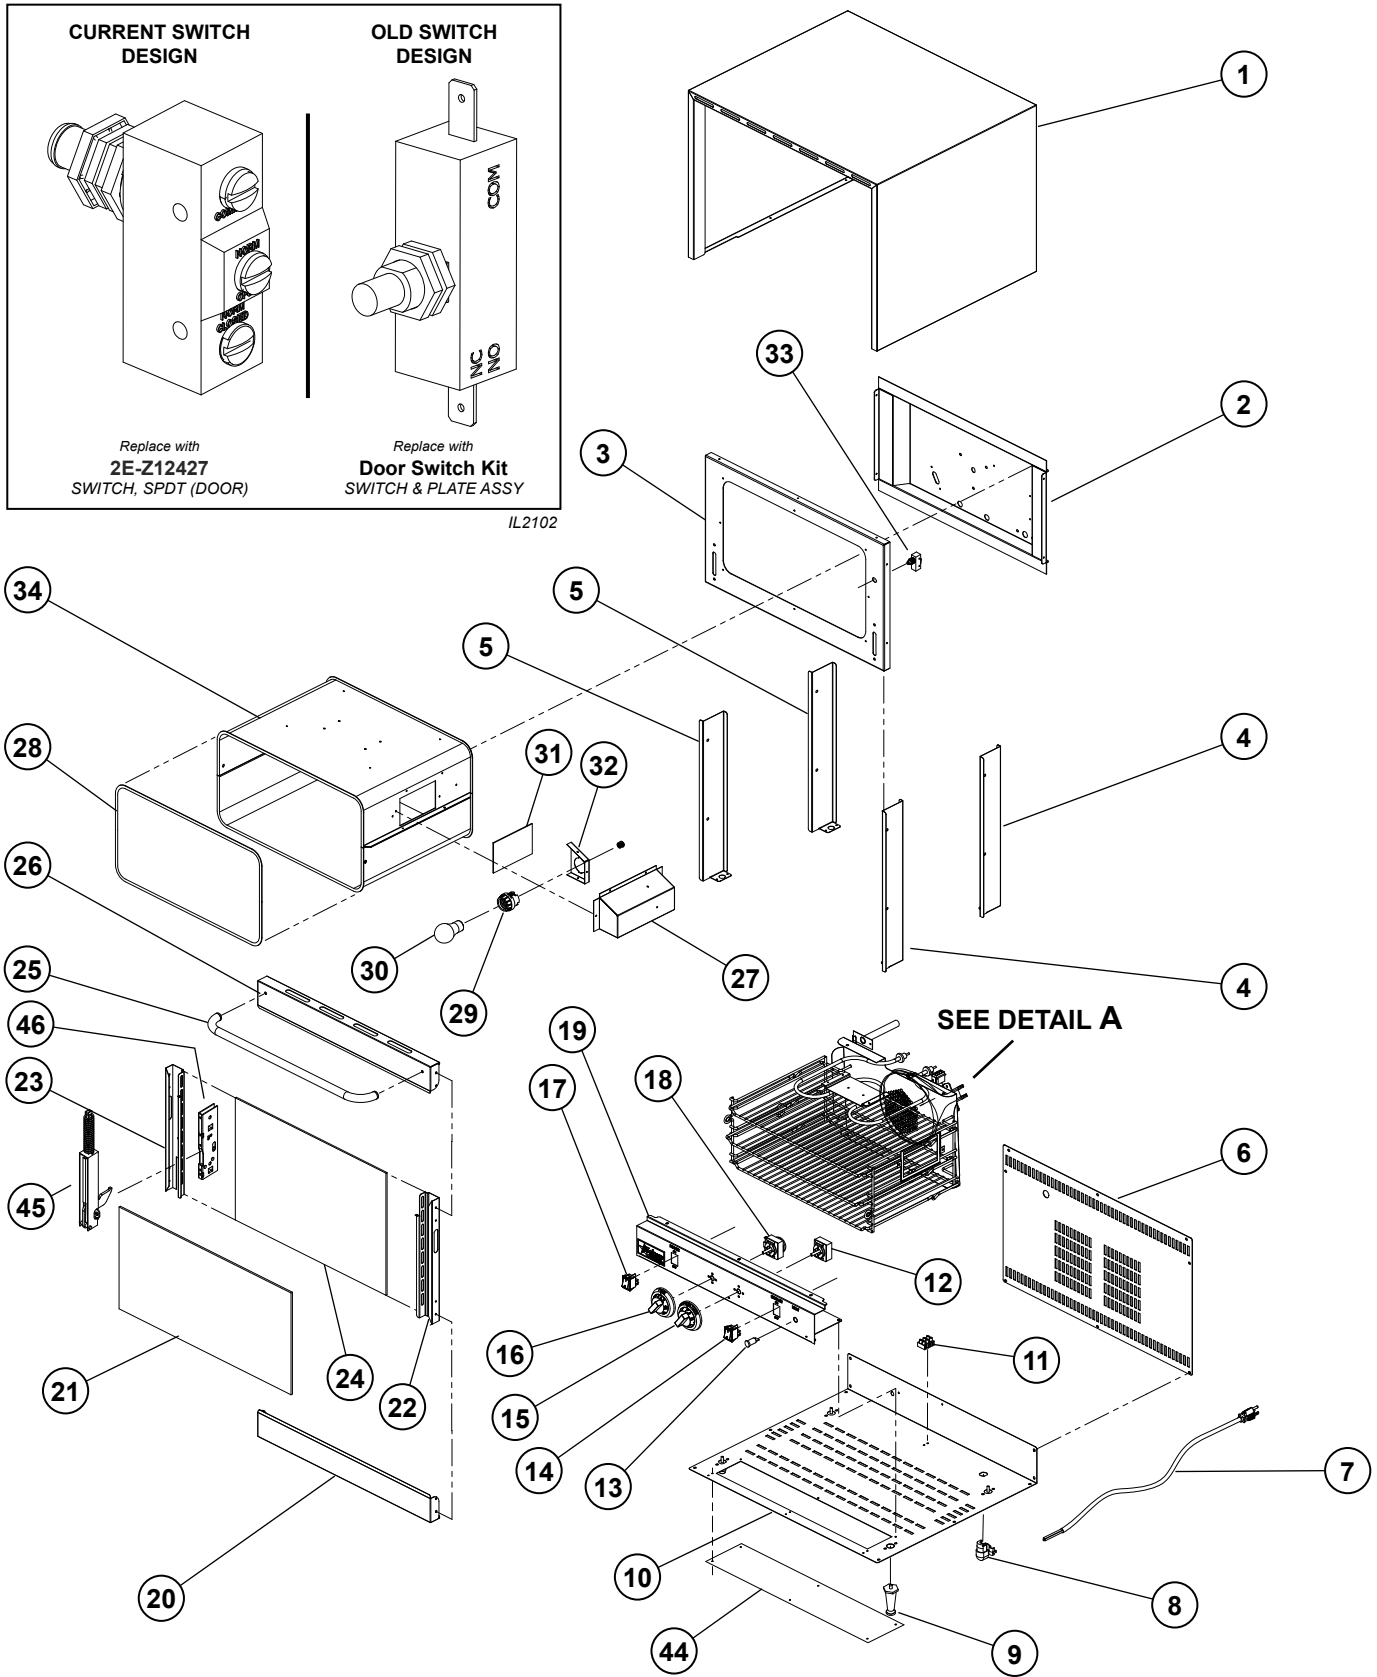

2M-Z10761: Holman Electric Countertop Convection Oven