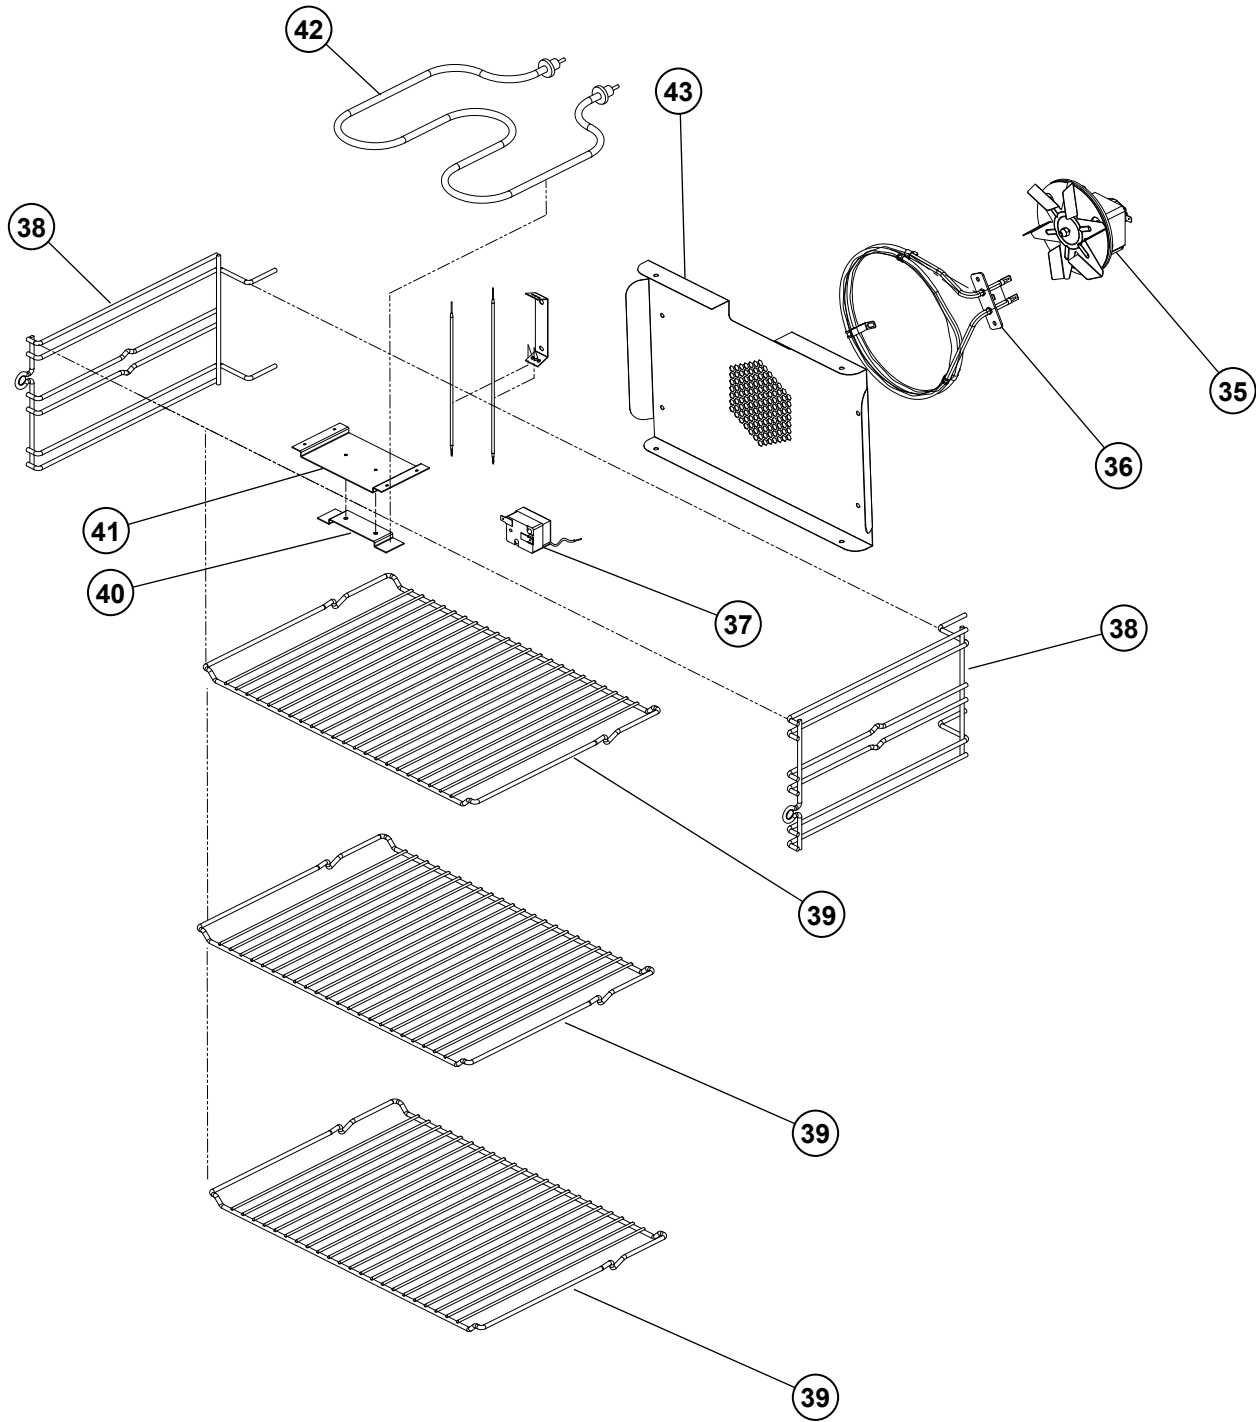

Detail A

MODEL:
CCOH-3

SK2268 Rev. - 8/1/07

PARTS LIST

March 15, 2015, Rev. I

CCOH-3 COUNTER TOP CONVECTION OVEN

Key Number	Part Number	Number Per Unit	Description	
1	F9-Z10915	1	BODY WRAP	
2	F9-Z10907	1	REAR, OVEN CHAMBER	
3	F9-Z10906	1	FRONT FACE, OVEN CHAMBER	
4	F9-Z10910	2	SUPPORT, OVEN CHAMBER RIGHT	
5	F9-Z10909	2	SUPPORT, OVEN CHAMBER LEFT	
6	F9-Z10913	1	PANEL, REAR COVER-OVEN	
7	D9-Z8861	1	CORD, POWER, 120V	
	D9-Z7242			
8	2E-Z10730	1	STRAIN RELIEF	
9	2R-Y5092	4	FOOT	
10	F9-Z10911	1	PLATE, BOTTOM OVEN	
11	2E-Z10731	1	TERMINAL BLOCK	
12	2T-Z10733	1	THERMOSTAT	
13	2J-Y6689	1	PILOT LIGHT	
14	2E-Z10950	1	SWITCH, BROILER	
15	2R-Z12007	1	KNOB, TEMPERATURE	
16	2R-Z10935	1	KNOB, TIMER	
17	2E-Z10942	1	SWITCH, ON/OFF	
18	2E-Z10734	1	TIMER, OVEN	
19	F9-Z10912	1	PANEL, CONTROL	CCOH-3
	F9-Z11010	1	PANEL, CONTROL	CCOH-3NB
20	F9-Z10903	1	SUPPORT, DOOR BOTTOM	
21	2Q-Z10932	1	GLASS, OUTER	
22	F9-Z10901	1	SUPPORT, DOOR RIGHT	
23	F9-Z10900	1	SUPPORT, DOOR LEFT	
24	2Q-Z10933	1	GLASS, INNER	
25	2V-Z10943	1	ROD, HANDEL	
26	F9-Z10902	1	SUPPORT, DOOR TOP	
27	F9-Z10917	1	LIGHT HOUSING	
28	2I-Z10927	1	DOOR GASKET COMPL, ASSY	
29	2E-Y9184	1	SOCKET, LIGHT	
30	2S-1279	1	LIGHT BULB	
31	2Q-Z10934	1	GLASS, LAMP COVER	
32	F9-Z10916	1	LIGHT SOCKET HOLDER	
33	PS-CN0063	1	CCOH-3 DOOR SWITCH KIT (BRACKET, WIRE, SWITCH)	
34	F9-CN0019	1	OVEN CHAMBER WELD ASSY	
35	2U-Z10736	1	MOTOR/FAN ASSEMBLY	
	2U-Z11018	1	MOTOR/FAN ASSEMBLY	CCOH-3-220V
36	2N-Z10735	1	ELEMENT 1400W, 120V	
	2N-Z14808	1	ELEMENT	CCOH-3-220V
37	2E-Z10732	1	HIGH LIMIT	
38	2B-Z10945	2	L/R RACK SUPPORT	
39	2B-Z10944	3	RACK	
40	F9-Z10919	1	TOP HEATING ELEMENT BRACKET	
41	F9-Z10918	1	BRACKET, SUPPORT HEATING ELEMENT	
42	2N-Z10939	1	ELEMENT, TOP, 1400W/120V	CCOH-3
43	F9-Z10908	1	PANEL, AIR DISTRIBUTOR	
44	F9-Z10914	1	PLATE, BOTTOM, COVER-OVEN #2	
45	2F-Z10946	2	HINGE, DOOR	
46	2F-Z10769	2	HINGE RECIEVER	
NI	F9-CN0016	1	DOOR ASSEMBLY COMPLETE	

2M-Z10761; Holman Electric Counter Top Convection Oven