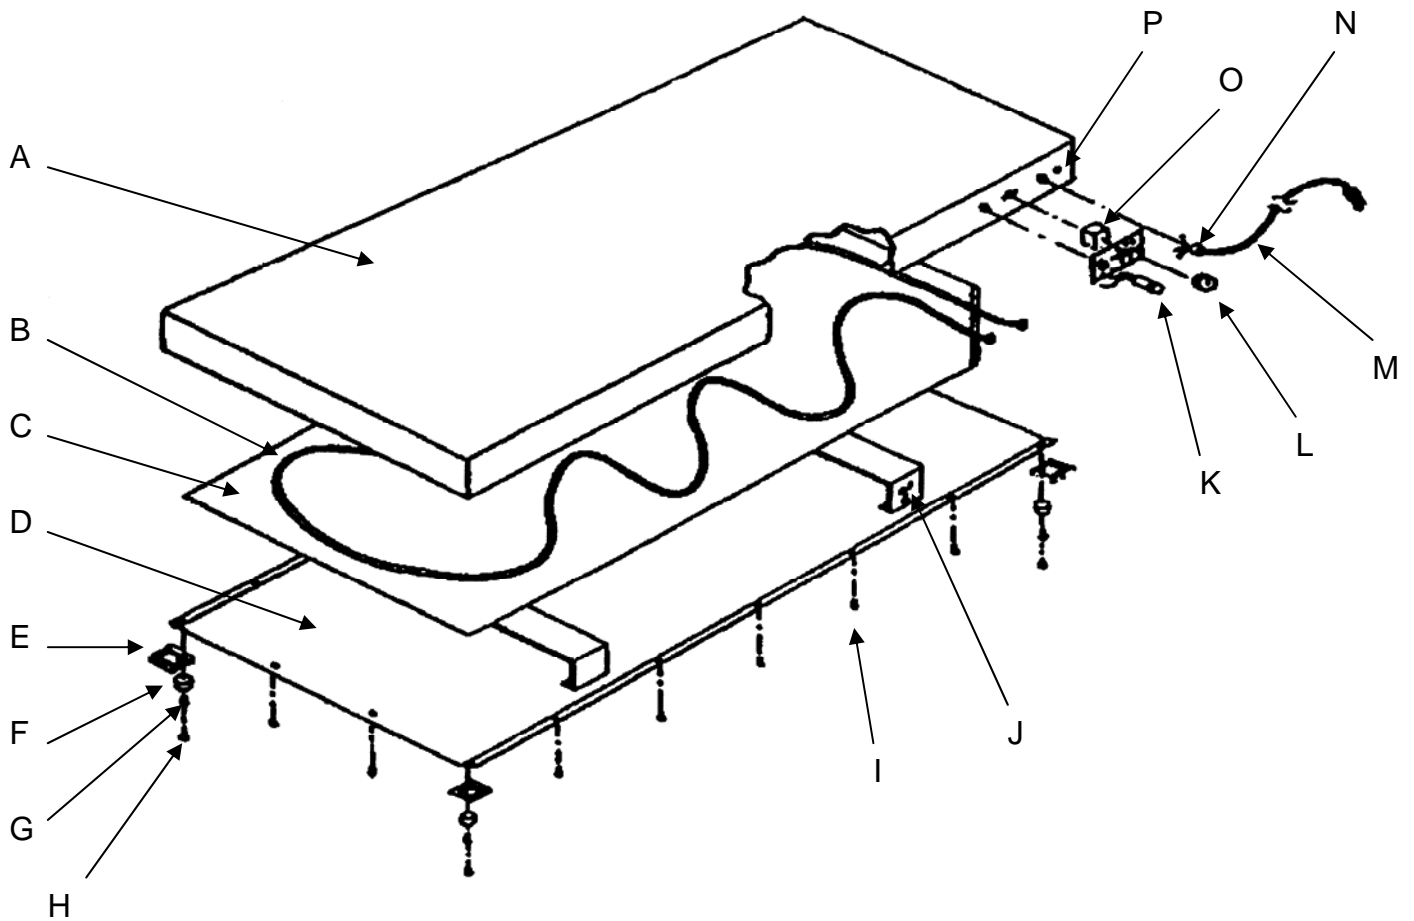

TS REPLACEMENT PARTS

• Common Parts To All •

ITEM #	DESCRIPTION	PART #
A	Thermal Base	See List
B	Thermal Cable (Voltage & Size)	See List
C	Coil Cover	See List
D	Bottom Cover	See List
E	Corner Guard	080001
F	Foot, Phenolic	000329
G	No Longer Used	N/A
H	Screw, Foot	000604
I	Screws	000591
J	Coil Cover Insert	080002
K	Pilot Light	000274
L	Knob (Inf Control)	000320
M	Cordset, Voltage	See List
N	HEYCO Bushing	See List
O	Infinite Control (Voltage)	See List
P