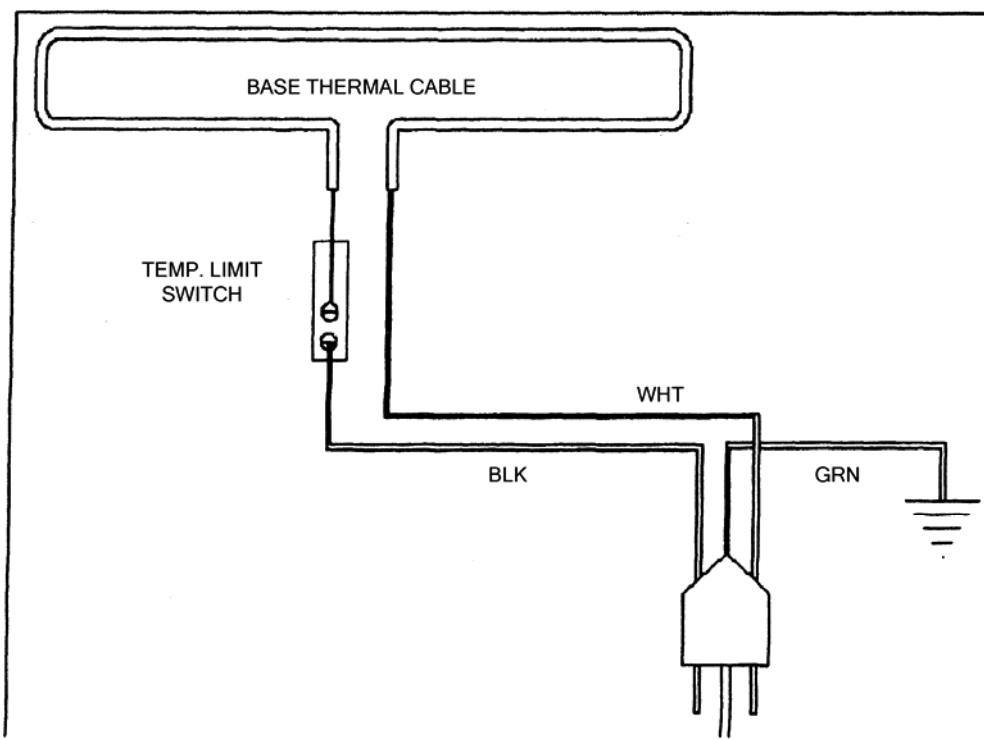

TS-72/B

ITEM #	PART #	DESCRIPTION	QUANTITY / UNIT
A	**	Thermal Base, TS-24	1
B	111775	Thermal Cable, 120V, 750W, 14'	1
	111776	Thermal Cable, 208V, 750W, 14'	1
	111777	Thermal Cable, 240V, 750W, 14'	1
C	**	Coil Cover	1
D	**	Bottom Cover	1
E	080001	Corner Guards	4
F	000329	Foot, Rubber	4
H	000604	Screw, Foot	4
J	080002	Coil Cover Insert	6
K	000274	Pilot Light	1
L	000320	Knob, For "O"	1
M	072036	Cordset, 120V	1
	072037	Cordset, 208V & 240V	1
N	000170	HEYCO, Strain Relief	1
O	050377	Infinite Control, 120V	1
	050378	Infinite Control, 208V & 240V	1

NOTE: All parts listed above are for standard units only. Please call factory for custom sizes.

WIRING DIAGRAM