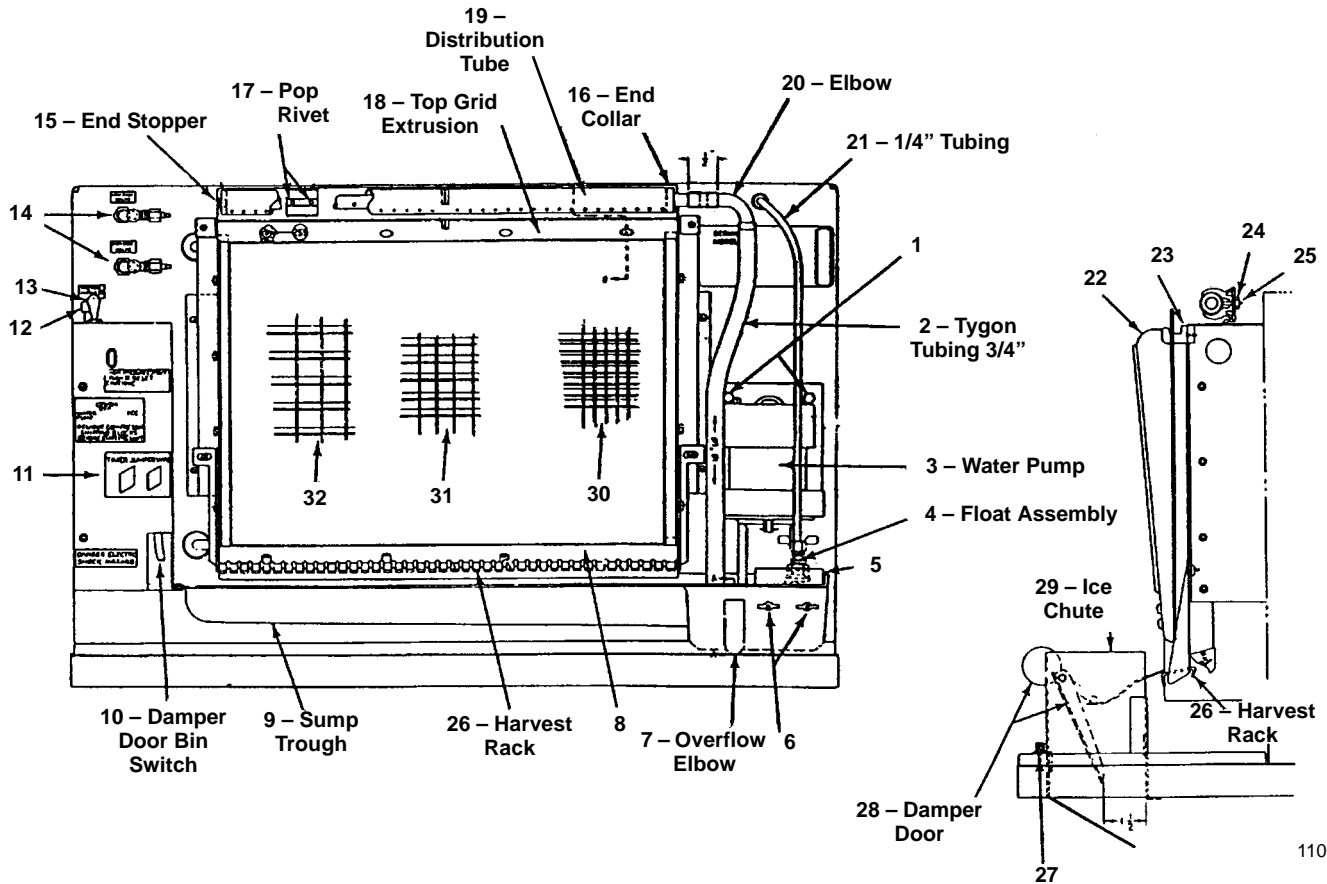

# C0600 EVAPORATOR

1101

		PART NO.		PART NO.
1	Water Pump Mounting Stud . . . . .	5012089	18	Top Grid Extrusion . . . . . † 6068414
2	Tubing 3/4" OD . . . . .	4420333	19	Distribution Tube . . . . . No Longer Available
3	Water Pump . . . . . † 7626013		20	Elbow . . . . . No Longer Available
4	Float Valve Assembly . . . . .	8369043	21	Tubing 1/4" OD . . . . . 4420291
5	Float Bracket . . . . .	No Longer Available	22	Water Curtain . . . . . No Longer Available
6	Wing Nut . . . . . † 5489139		23	Water Curtain RH Hook . . . . . No Longer Available
7	Overflow Elbow . . . . .	4300093	23	Water Curtain LH Hook . . . . . No Longer Available
8	Bottom Grid Extrusion . . . . . † 106991		24	Nylon Nut . . . . . † 5429459
9	Sump Trough . . . . . † 6532324		25	Centering Pin . . . . . † 5013139
10	Damper Door Bin Switch . . . . . † 2300799		26	Harvest Rack . . . . . No Longer Available
11	Control Box Cover . . . . .	No Longer Available	27	Thumbscrew . . . . . No Longer Available
12	Manual Harvest Switch . . . . .	No Longer Available	28	Damper Door . . . . . No Longer Available
13	Toggle Switch . . . . . † 2300849		29	Ice Chute . . . . . No Longer Available
14	Process Valve . . . . . † 8373109		29	Ice Chute After SN 81030855. No Longer Available
15	End Stopper . . . . . † 4408209		30	Evaporator Half Dice Cube . . . . . No Longer Available
16	End Collar . . . . . † 4408219		31	Evaporator Dice Cube . . . . . No Longer Available
17	Pop Rivet . . . . . † 5768439		32	Evaporator Regular Cube . . . . . † 6803219
			33	Mounting Clips For Distribution Tube . . . . . No Longer Available
			34	Left Hand Outer Shell . . . . . † 130372
			35	Evaporator Extrusion, Top . . . . . † 6563914
			36	Evaporator Extrusion, Bottom . . . . . No Longer Available
				Available
			37	Evaporator Extrusion, Left Side . . . . . † 6260014
			38	Evaporator Extrusion, Right Side . . . . . † 6260024
			39	Water Baffle, Left/Right Side . . . . . No Longer Available