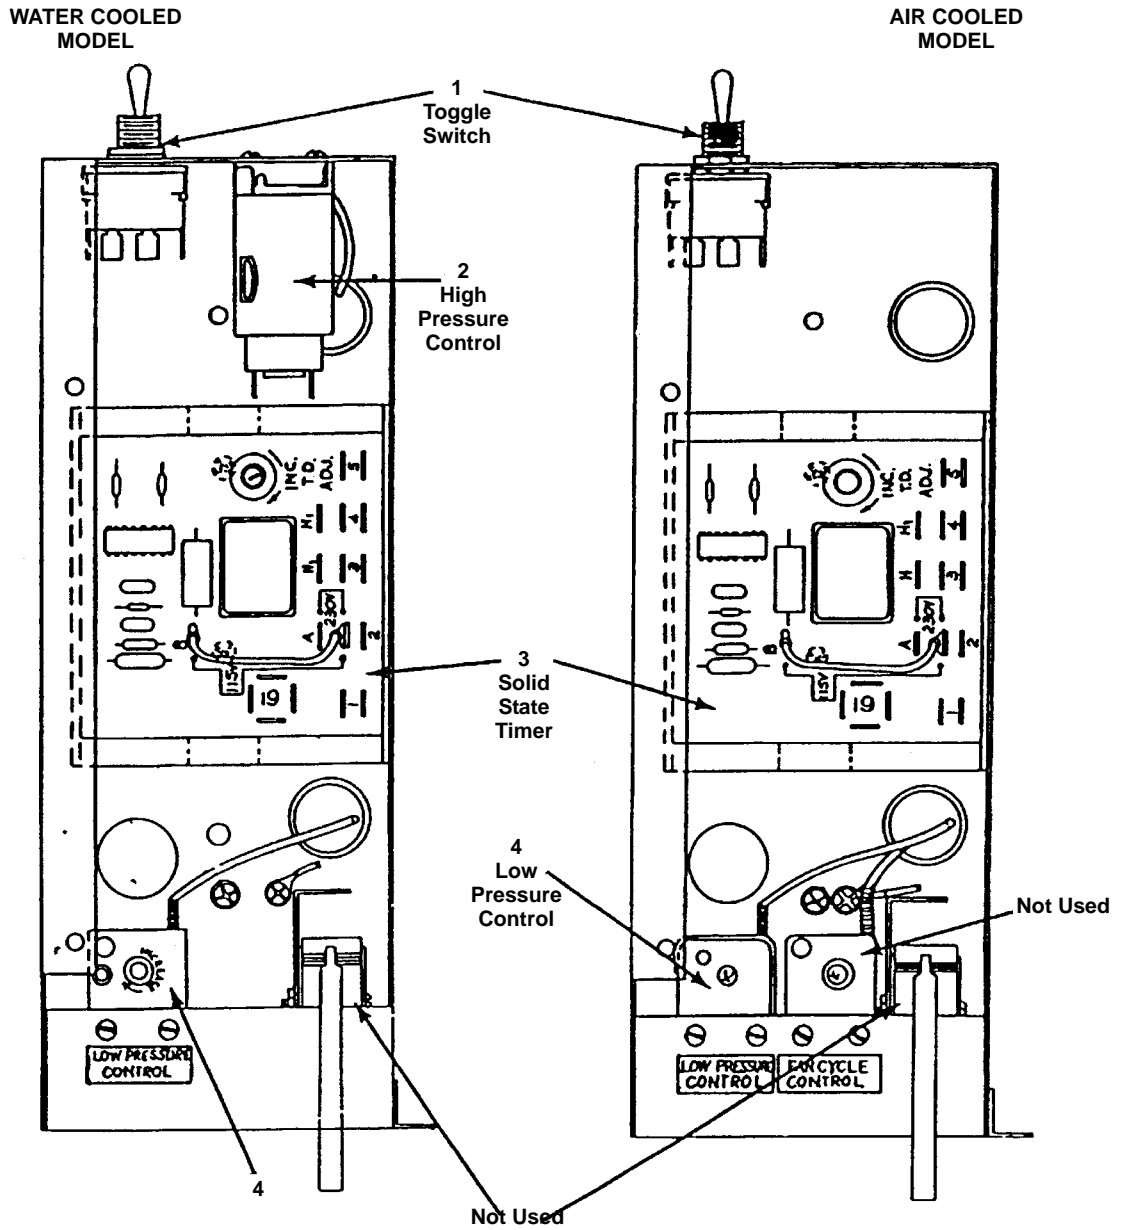

C0600 CONTROL BOX

1102

		PART NO.
1	Toggle Switch.....	† 2300849
2	High Pressure Control.....	† 2355011
3	Solid State Timer.....	† 2406239
4	Low Pressure Control.....	† 2355193

† Refer to Cross Reference Guide