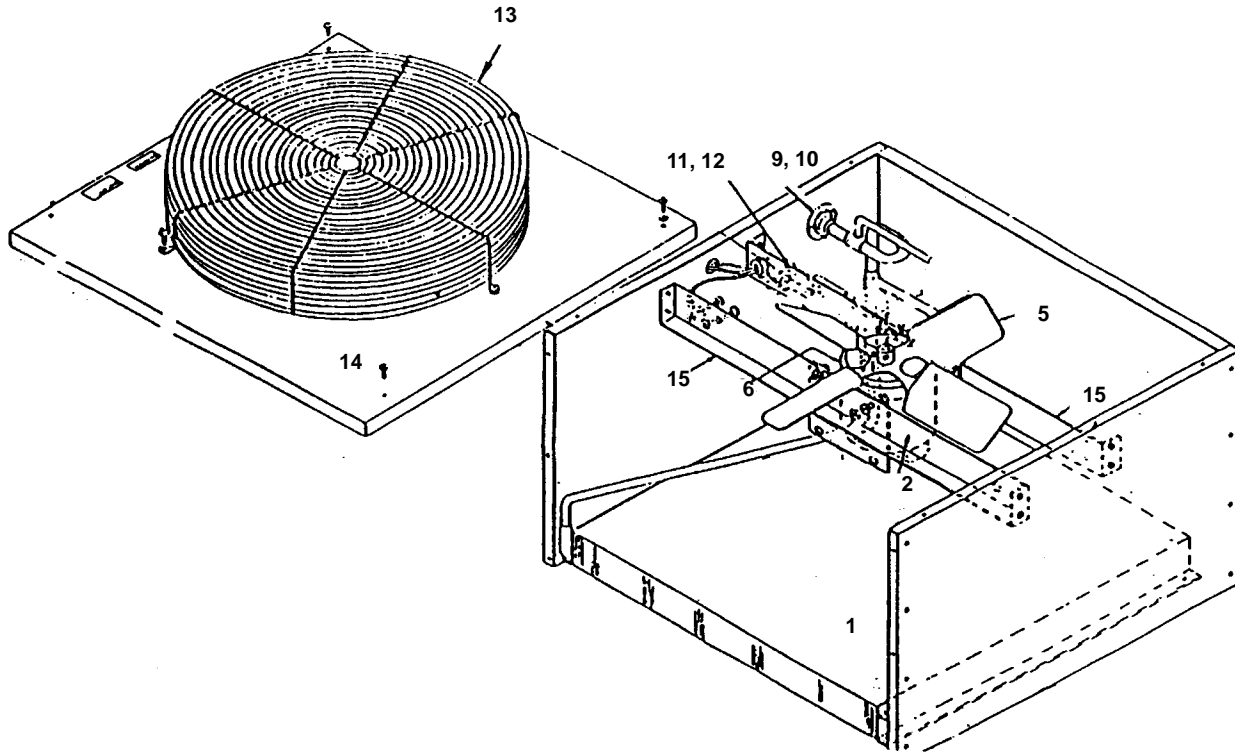

AC0695 REMOTE CONDENSER

1120

		PART NO.
1	Air Condenser	† 8850639
2	Fan Motor, 60 Hz*	† 7629413
3	Fan Motor, 50 Hz*	† 7629413
4	Fan Capacitor* (Emerson)	8503353
4	Fan Capacitor (Magnatec)	No Longer Available
5	Fan Blade*	2416113
6	Rain Slinger*	2415053
7	Toggle Switch Up to SN 82020001	No Longer Available
8	Toggle Switch After SN 82020001	No Longer Available
9	Coupling Assembly, Male 1/2"	† 8360353
10	Mounting Flange 1/2"	8360063
11	Coupling Assembly, Male 3/8"	† 8360343
12	Mounting Flange 3/8"	8360053
13	Fan Grill	3400643
14	Top Cover	† 6017751
15	Base Bracket	† 6017681
16	Valve Access Fitting Core Only	No Longer Available
17	Female Coupling Kit (Not shown)	0700623

*Early models used a single bracket to mount the fan motor. Those units use the following parts:

	Fan Motor 60 Hz 230V	† 7619843
	Fan Motor 50 Hz 230V	No Longer Available
	Rain Shield	No Longer Available
	Fan Blade	No Longer Available
	Run Capacitor	No Longer Available

† Refer to Cross Reference Guide