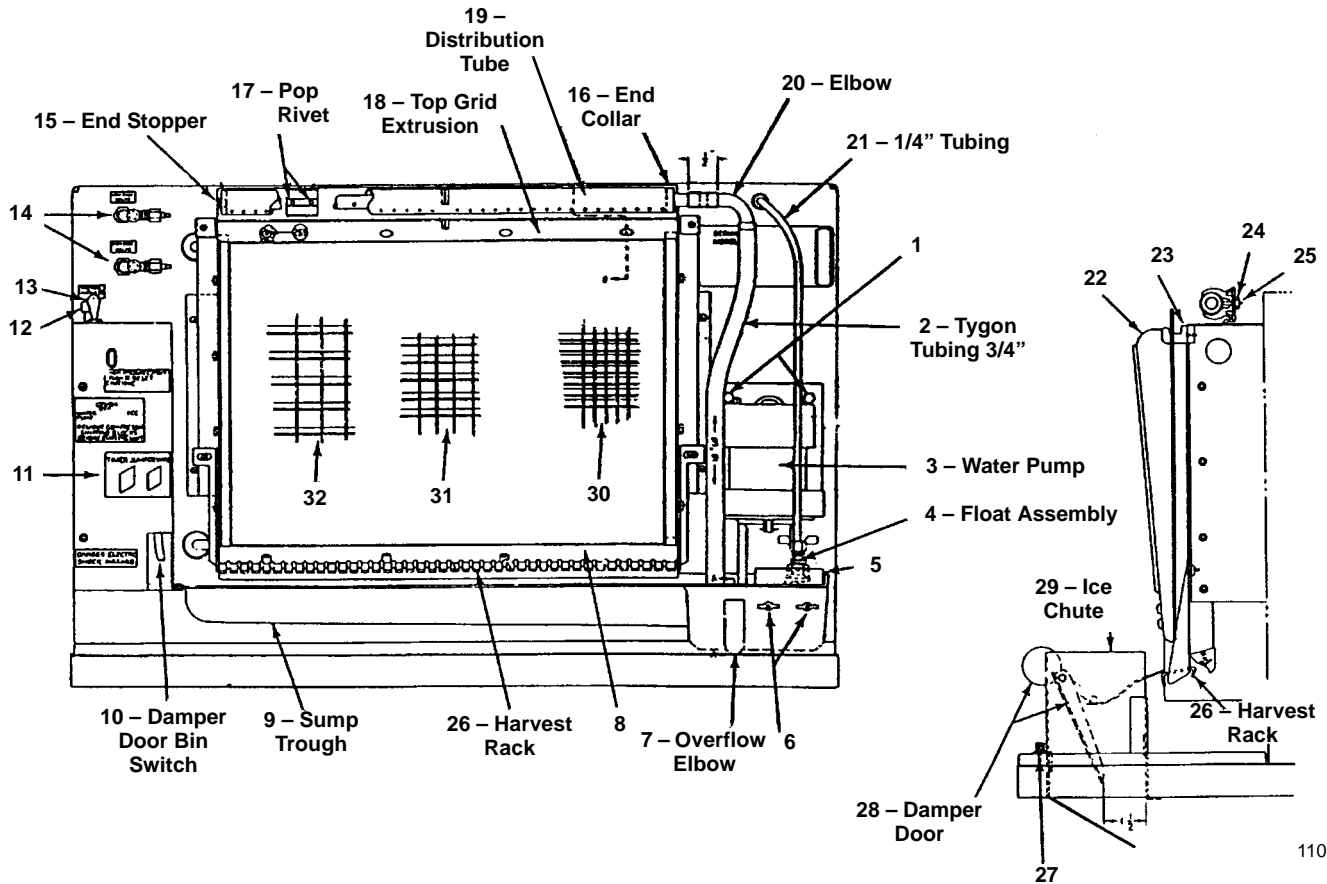

# C0600 EVAPORATOR

1101

		PART NO.		PART NO.
1	Water Pump Mounting Stud . . . . .	5012089	18	Top Grid Extrusion . . . . . † 6068414
2	Tubing 3/4" OD . . . . .	4420333	19	Distribution Tube . . . . . No Longer Available
3	Water Pump . . . . . † 7626013		20	Elbow . . . . . No Longer Available
4	Float Valve Assembly . . . . .	8369043	21	Tubing 1/4" OD . . . . . 4420291
5	Float Bracket . . . . . No Longer Available		22	Water Curtain . . . . . No Longer Available
6	Wing Nut . . . . . † 5489139		23	Water Curtain RH Hook . . . . . No Longer Available
7	Overflow Elbow . . . . . 4300093		23	Water Curtain LH Hook . . . . . No Longer Available
8	Bottom Grid Extrusion . . . . . † 106991		24	Nylon Nut . . . . . † 5429459
9	Sump Trough . . . . . † 6532324		25	Centering Pin . . . . . † 5013139
10	Damper Door Bin Switch . . . . . † 2300799		26	Harvest Rack . . . . . No Longer Available
11	Control Box Cover . . . . . No Longer Available		27	Thumbscrew . . . . . No Longer Available
12	Manual Harvest Switch . . . . . No Longer Available		28	Damper Door . . . . . No Longer Available
13	Toggle Switch . . . . . † 2300849		29	Ice Chute . . . . . No Longer Available
14	Process Valve . . . . . † 8373109		29	Ice Chute After SN 81030855. No Longer Available
15	End Stopper . . . . . † 4408209		30	Evaporator Half Dice Cube . . . . . No Longer Available
16	End Collar . . . . . † 4408219		31	Evaporator Dice Cube . . . . . No Longer Available
17	Pop Rivet . . . . . † 5768439		32	Evaporator Regular Cube . . . . . † 6803219
			33	Mounting Clips For Distribution Tube . . . . . No Longer Available
			34	Left Hand Outer Shell . . . . . † 130372
			35	Evaporator Extrusion, Top . . . . . † 6563914
			36	Evaporator Extrusion, Bottom . . . . . No Longer Available
			37	Evaporator Extrusion, Left Side . . . . . † 6260014
			38	Evaporator Extrusion, Right Side . . . . . † 6260024
			39	Water Baffle, Left/Right Side . . . . . No Longer Available