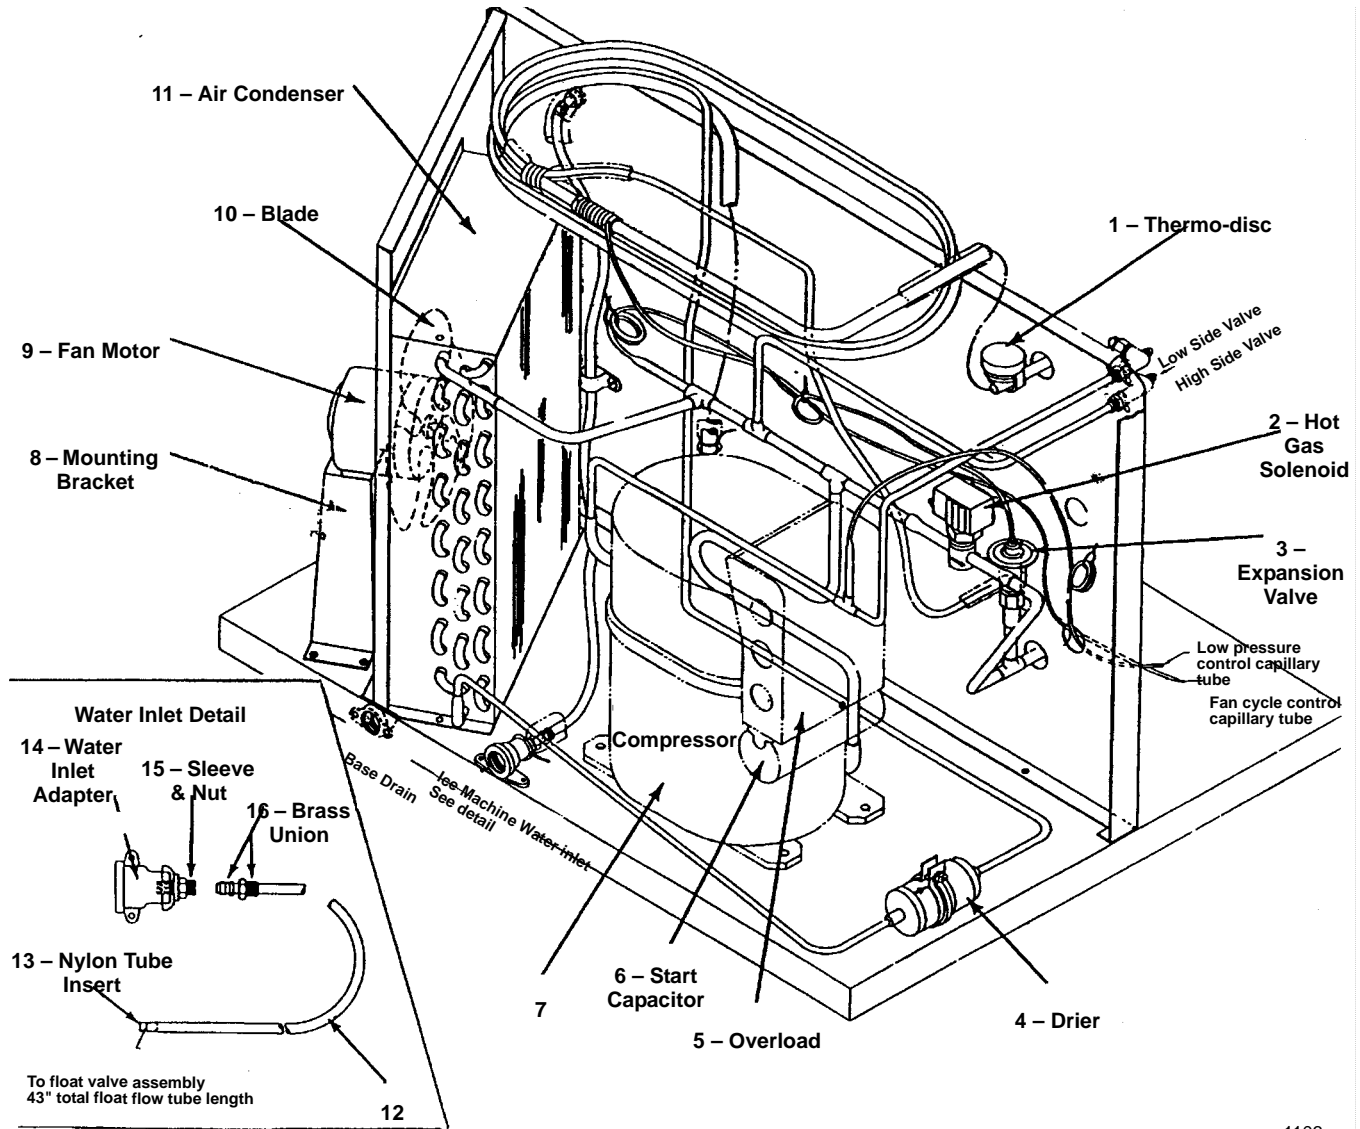

C0400 AIR-COOLED

1103

PART NO.

1	Thermo-disc	† 2351023
2	Hot Gas Solenoid	No Longer Available
3	Expansion Valve	No Longer Available
4	Drier	† 8930259
5	Overload	
	Copeland RRS40075IAA219	No Longer Available
	Copeland RSN20050IAA258	No Longer Available
6	Start Capacitor	† 1500021
7	Compressor	No Longer Available
8	Mounting Bracket	No Longer Available
9	Fan Motor	No Longer Available
10	Blade	2401891
11	Air Condenser	No Longer Available
12	Tubing 1/4" OD	4420291
13	Nylon Tube Insert	† 4420309
14	Water Inlet Adapter	No Longer Available
15	Sleeve & Nut	8361253
16	Brass Union	1360961

† Refer to Cross Reference Guide