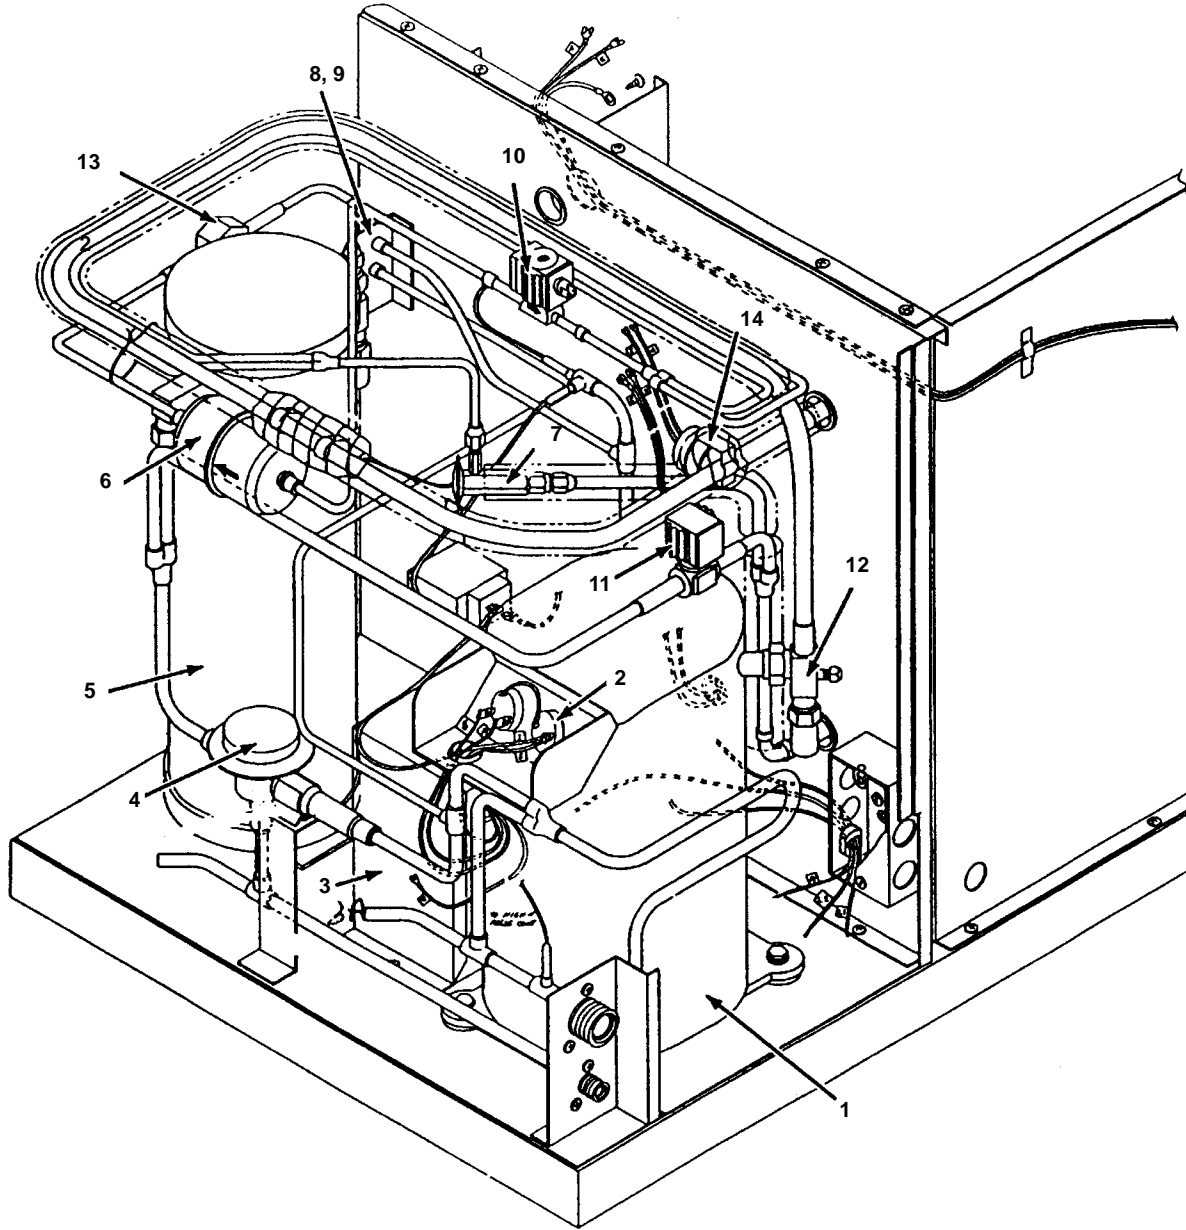

C0600 REMOTE COMPRESSOR COMPARTMENT

1116

	PART NO.
1 Compressor	No Longer Available
2 Overload for Copeland	No Longer Available
3 Relay & Capacitor Box (Copeland)	No Longer Available
3 Component Box (Tecumseh)	No Longer Available
4 Head Pressure Control	† 8368049
5 Receiver w/valves	† 7629583
6 Drier	8930269
7 Expansion Valve	No Longer Available
Low Pressure Cut Out	No Longer Available
8 Service Valves	† 8373169
9 Valve Core Only	No Longer Available
10 Liquid Solenoid Pump Down	No Longer Available
11 Hot Gas Solenoid Valve	No Longer Available
12 Suction Service Valve	No Longer Available
13 Sight Glass	No Longer Available
14 Thermo-disc	No Longer Available

† Refer to Cross Reference Guide