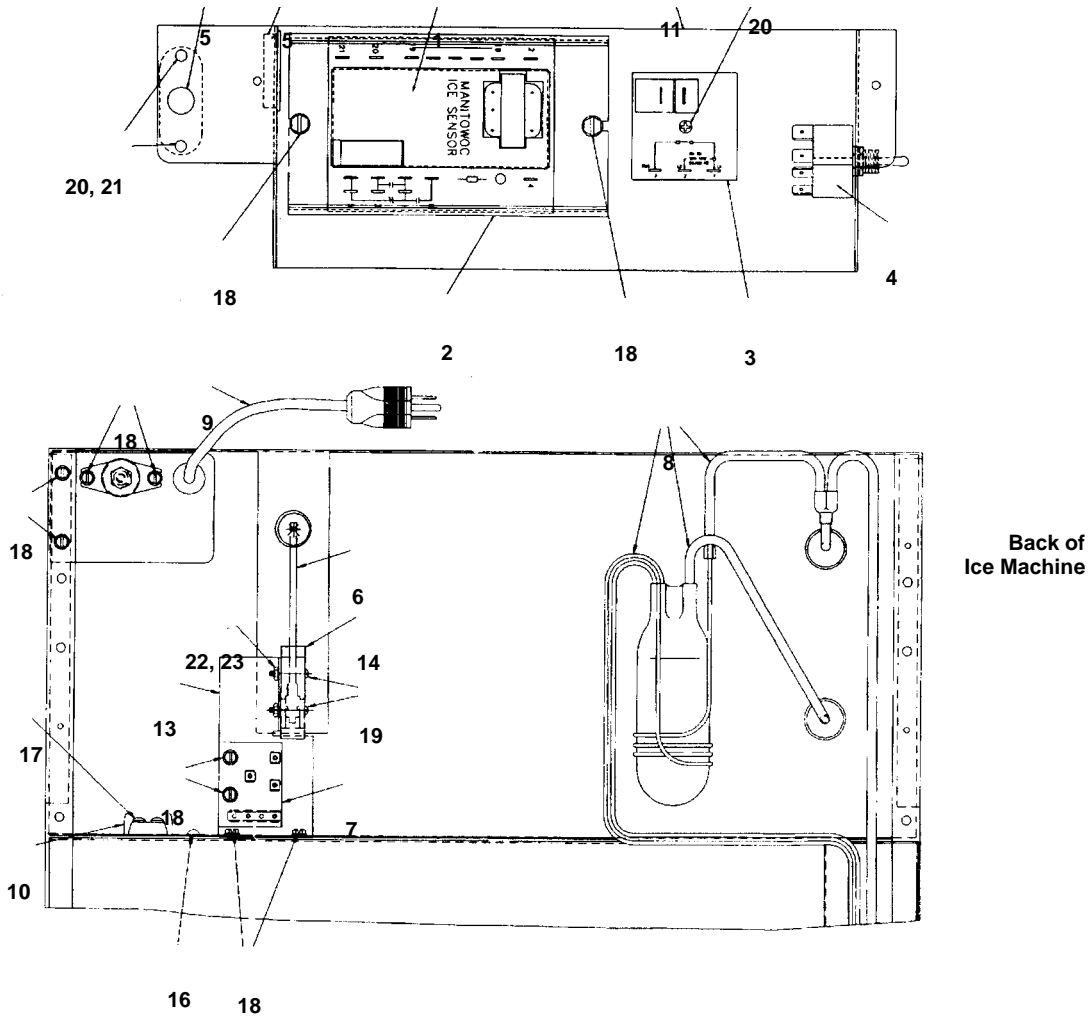

		PART NO.
1	Unitized Sensor Board	† 7623763
2	Mounting Channel	No Longer Available
3	7 Second Delay Relay	No Longer Available
4	Toggle Switch	† 2300849
5	High Pressure Control	No Longer Available
6	Bin Switch	† 2301119
7	Terminal Board	No Longer Available
8	Cap Tube/Heat Exchange Assembly	No Longer Available
9	Power Cord	2030673
10	Terminal Block, 50 Hz Only	No Longer Available
11	Control Box	No Longer Available
12	Control Box Cover	No Longer Available
13	Bin Switch Bracket	No Longer Available
14	Bin Switch Insulation	No Longer Available
15	Bushing	† 2500139
16	Screw, Grounding, #10-24 x 0.50	† 5029329
17	Screw, #10-24 x 0.625	† 5202059
18	Screw, #10-24 x 0.50	† 5202069
19	Screw, #6-32 x 1	No Longer Available
20	Screw, #8-32 x 10.25	† 5026689
21	Nut, #8-32 Hex	† 5429069
22	Nut, #6-32 Hex	No Longer Available
23	Lockwasher, #6 Internal Tooth	No Longer Available