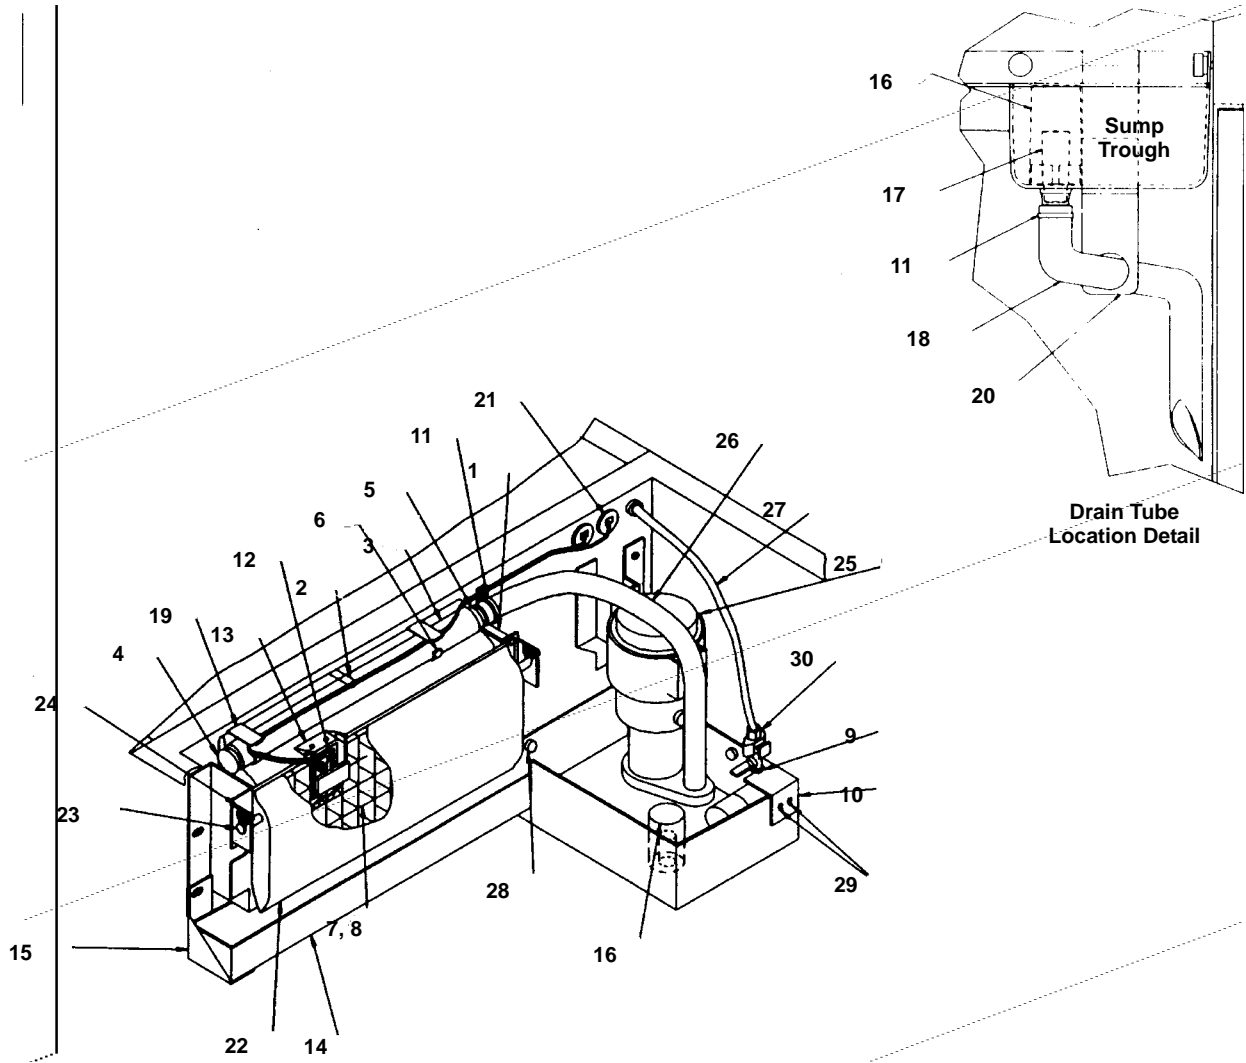

† Refer to Cross Reference Guide

G0150 EVAPORATOR COMPARTMENT

1192

	PART NO.	PART NO.	
1	Activating Pin 7620253	17	Flush Tube No Longer Available
2	Centering Pin † 5013139	18	Drain Tube No Longer Available
3	Distribution Tube Assembly No Longer Available	19	Probe Wire Bracket No Longer Available
4	Distribution Tube End Plug † 4408209	20	Drain Tube Bracket No Longer Available
5	Distribution Tube Seal † 4408219	21	Terminal Bushing No Longer Available
6	Distribution Tube Spring Clip No Longer Available	22	Water Curtain 6878414
7	Evaporator, Regular Cube No Longer Available	23	Water Curtain Hangers † 5650459
8	Evaporator, Dice Cube No Longer Available	24	Water Curtain Brackets † 7621773
9	Float Valve Assembly † 8369049	25	Water Pump † 7623063
10	Float Valve Bracket No Longer Available	26	Tubing, 3/4" OD † 4420333
11	Hose Clamp † 5650649	27	Tubing, 1/4" OD 4420291
12	Ice Thickness Control † 7619963	28	Thumbscrew, Plastic † 5305049
13	Ice Thickness Control Bracket 6185814	29	Wing Nut #8-32 SS † 5489139
14	Sump Trough No Longer Available	30	Compression Nut † 5650729
15	Sump Support Bracket No Longer Available	31	Union 1360961
16	Flush Cap 4302223	32	Water Inlet Adapter 6002421