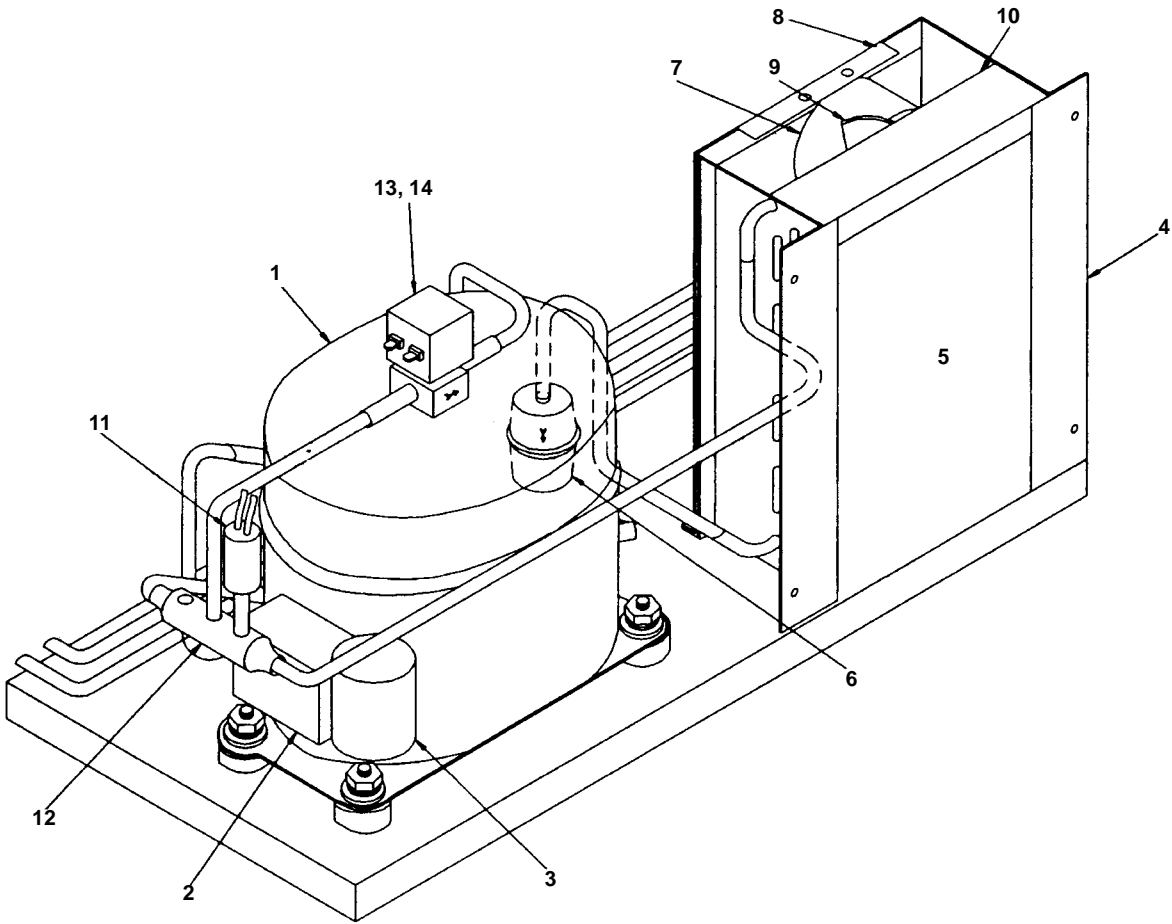

G0150 AIR-COOLED

1193

	PART NO.
1 Compressor	No Longer Available
2 Start Relay	No Longer Available
3 Start Capacitor	8251023
4 Air Condenser Shroud Assembly	No Longer Available
5 Air Condenser Only	No Longer Available
6 Drier	† 8930259
7 Fan Motor	† 2412873
8 Fan Motor Mounting Bracket	No Longer Available
9 Fan Blade	No Longer Available
10 Fan Shroud	No Longer Available
11 Fan Pressure Control	2301153
12 Manifold	No Longer Available
13 Solenoid Valve	No Longer Available
14 Coil for Jakes Evans	No Longer Available

† Refer to Cross Reference Guide