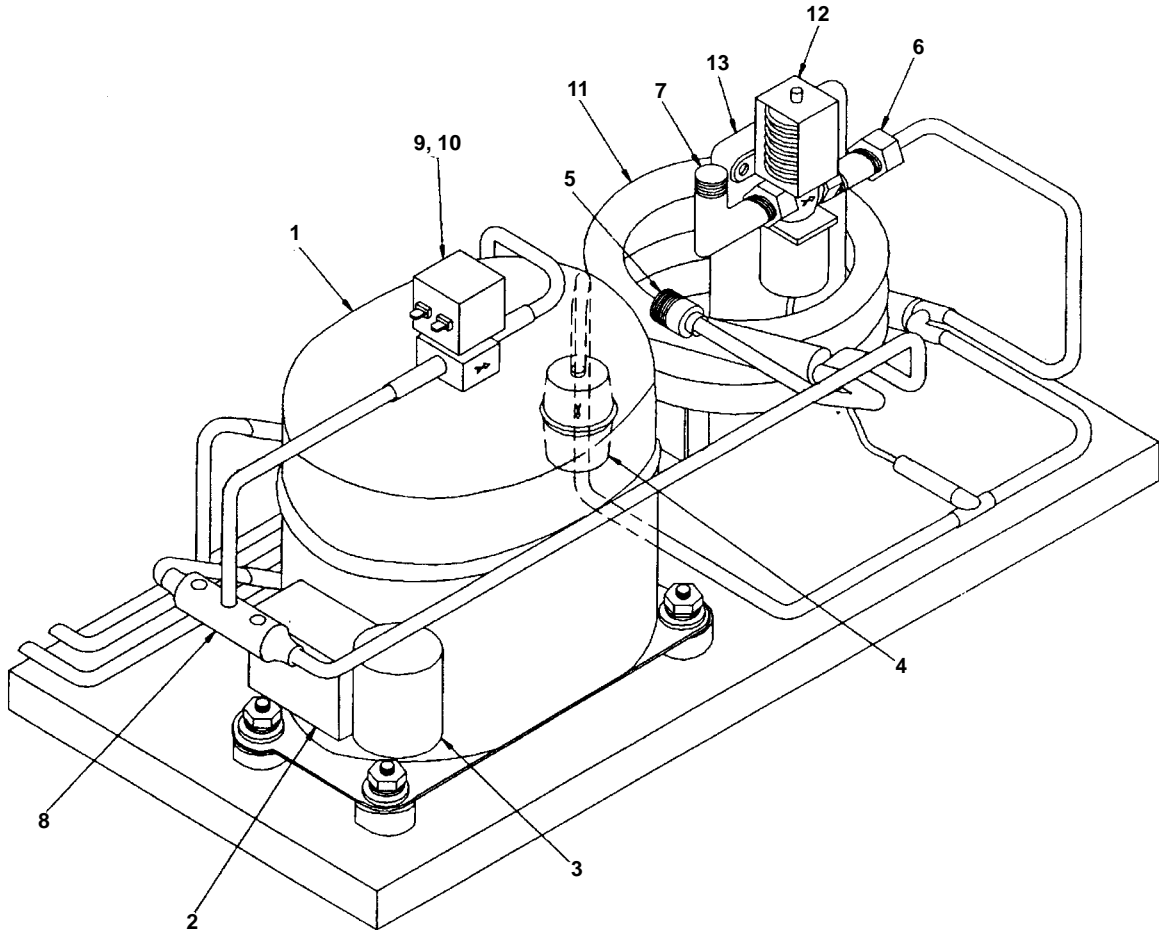

G0150 WATER-COOLED

1194

	PART NO.
1 Compressor	No Longer Available
2 Start Relay	No Longer Available
3 Start Capacitor	8251023
4 Drier	† 8930259
5 Adapter	8706103
6 Brass Flare Nut	† 1330149
7 Elbow Half Union	No Longer Available
8 Manifold	No Longer Available
9 Solenoid Valve	No Longer Available
10 Coil for Jakes Evans	No Longer Available
11 Water Condenser	† 8865227
12 Water Regulating Valve	No Longer Available
13 Water Regulating Valve Mounting Bracket	No Longer Available

† Refer to Cross Reference Guide