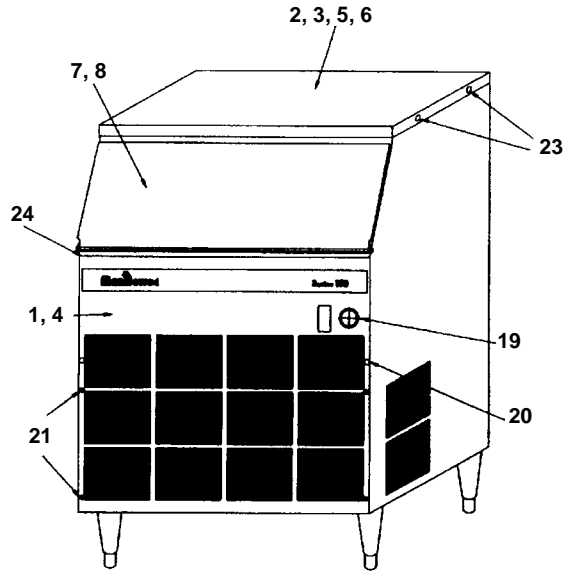

G0150 OUTER PANELS

1195

FAWN

	PART NO.
1 Front Panel*	No Longer Available
2 Top Cover Before SN 911161055	No Longer Available
3 Top Cover After SN 911161055	No Longer Available

STAINLESS STEEL

4 Front Panel*	No Longer Available
5 Top Cover Before SN 911161055	No Longer Available
6 Top Cover After SN 911161055	No Longer Available

COMMON PARTS

7 Bin Door, Stainless Steel	No Longer Available
8 Bin Door, Black Plastic	† 7624453
9 Hinges for Stainless Steel Bin Door	No Longer Available
10 Hinges for Black Plastic Door	† 7624413
11 Upper Back Panel	No Longer Available
12 Bin Drain Seal	7623223
13 Power Cord	2030673
14 Water Condenser Fitting Bracket	No Longer Available
15 Condenser Fitting Adapter	8706103
16 Water Inlet Adapter (Brass)	† 8706093
16a Water Inlet Union (Plastic)	1360961
17 Inlet Adapter Bracket	No Longer Available
18 Cover Plate (Air-cooled only)	No Longer Available
19 Bushing	† 2500139
20 Bumpon	† 4300049
21 Screw for Front Panel	† 5026249
22 Cage Nut (For front panel screw)	† 5429109
23 Screw, #10-24 x 0.50 Hex HD	† 5202069
24 Trim - Door Opening	No Longer Available
25 Screw For Trim	No Longer Available
26 Cartoning Assembly	† 7109759
*When ordering for units prior to SN 911161055 also order trim assembly	No Longer Available

† Refer to Cross Reference Guide