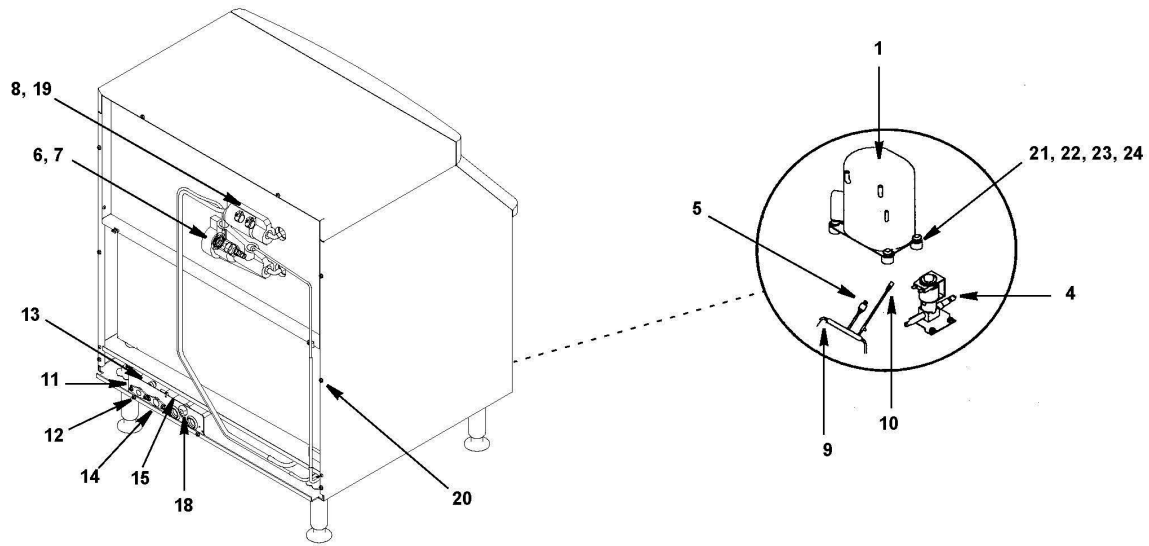

K0270 UnderCounter

K270 Refrigeration Components

Parts List

K270 Refrigeration

K0270 UnderCounter

K270 Refrigeration Components

#	PART #	DESCRIPTION	QTY	Note
1	7601363	Compressor - Danfoss - 115V/60 Hz/1 Ph		
1a	2002053	Start Potential Relay - 115V/60 Hz/1 Ph		
1b	8505773	Start Capacitor - 115V/60 Hz/1 Ph		
2	7601373	Compressor - Danfoss - 230V/50 Hz/1 Ph		
2a	2002103	Start Potential Relay - 230V/50-60 Hz/1 Ph		
2b	000000022	Start Capacitor		
4		Harvest Valve		
4a	040001075	Solenoid Valve Including 115V/60 Hz Electrical Coil		
4a	040000101	Hot Gas Valve Coil Only 115/60/1 Ph		
4b	040001071	Solenoid Valve Including 208-230V/50-60 Hz Electrical Coil		
4b	040000103	Hot Gas Valve Coil Only 230V/50-60 Hz/1 Ph		
4c	040000672	Bracket		
5	2001243	HPCO		
6	7602893	Expansion Valve		
7	4007213	Valve Insulation Boot - Body		[1]
7a	4000363	Valve Insulation Boot - Body		[2]
8	4007203	Valve Insulation Boot - Bulb		[3]
9	8251063	Manifold Strainer		
10	8373253	Access Valve		
11	6034601	Coupling Panel - Water/Electrical		
12	8706093	Female Wing Adapter - 0.375"		
13	1360961	Male Connector		
14	8706133	Female Wing Adapter - 0.50"		
15	4421463	Bin Drain Tubing		
16	5650649	Spray Bar Clamp		
17	4420291	Vinyl Tube - 0.25" OD		
18	2502283	Strain Relief		
19	5650529	Clamp - Expansion Valve Bulb		
20	5202069	Screw - #10-24 x 0.50" HEX		
21	8503069	Mounting - Rubber Grommet		
22	5573099	Mounting - Flatwasher		
23	5037709	Foundation Mounting Bolt		
24	8503949	Mounting - Sleeve		

PART NOTES:

- [1] - \400721_07.jpg" width=2913 height=1451>
- [2] - \400036_05.jpg" width=2436 height=1463>
- [3] - \pages from 400720_08.jpg" width=923 height=583>