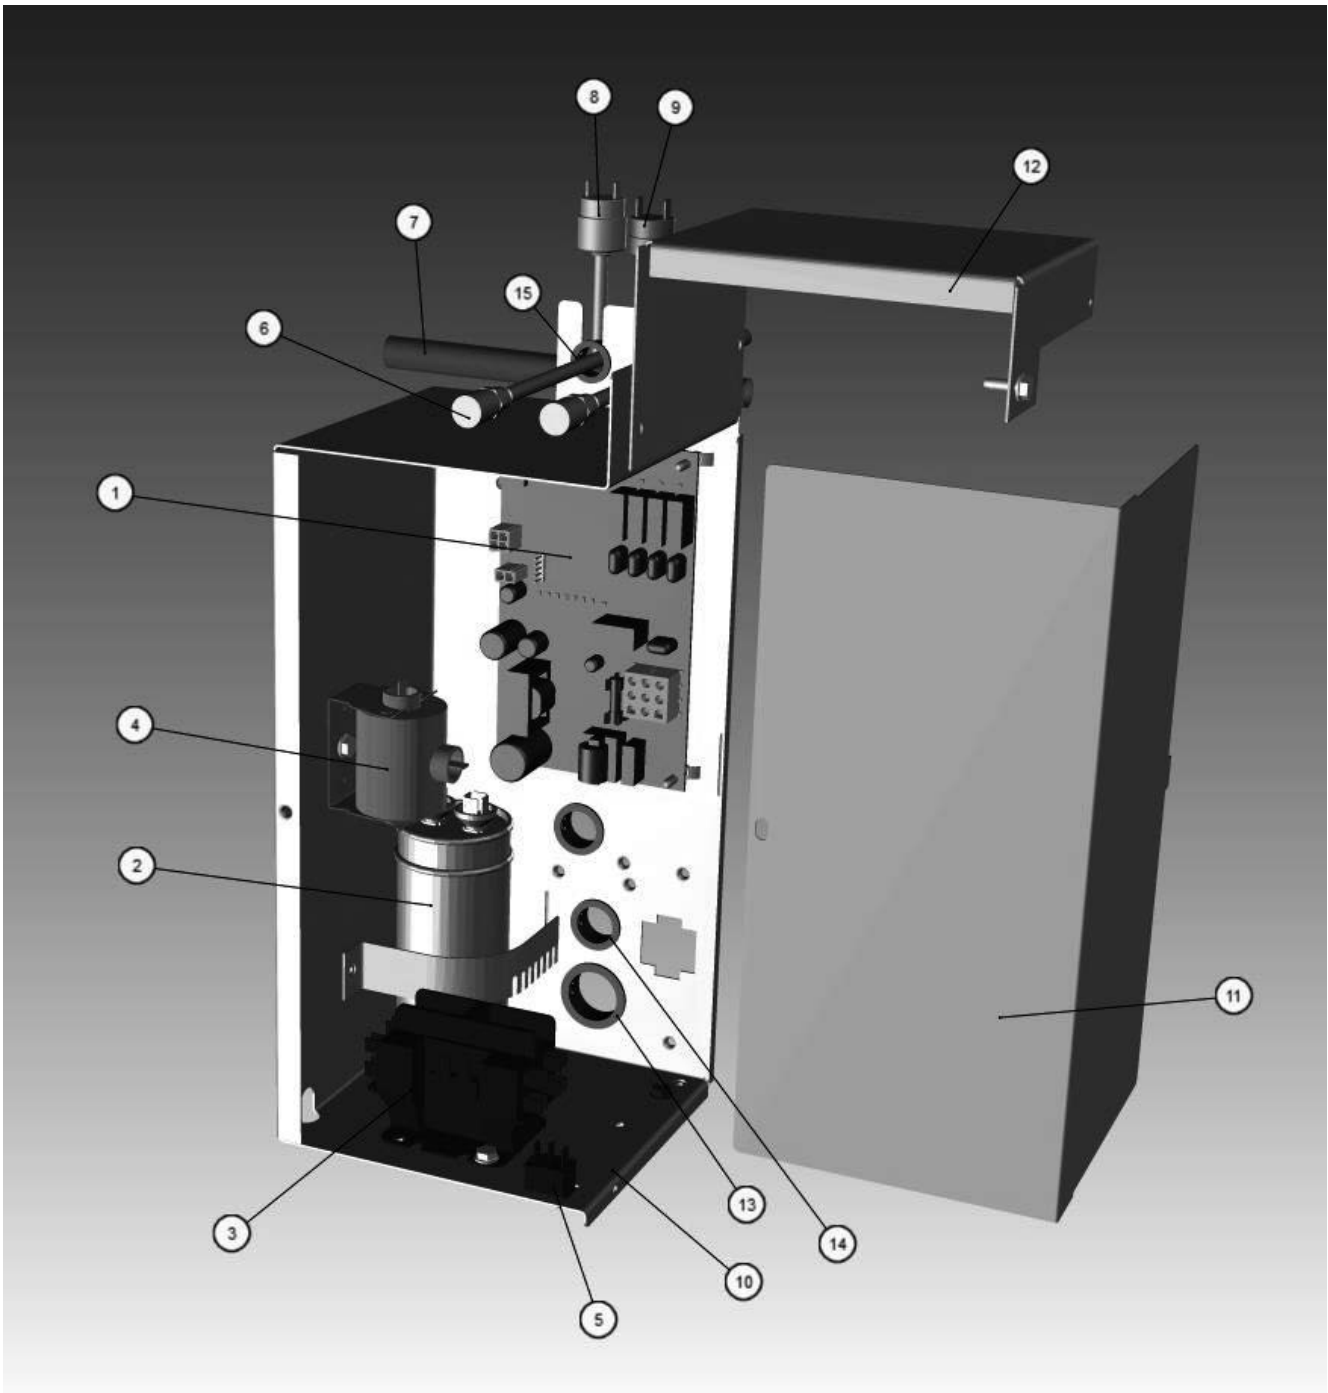

Manitowoc

Foodservice

HOW TO READ A MODEL NUMBER

TABLE OF CONTENTS

K1350	
Parts	
K1350 Control Box.....	1
K1350 Evaporator Compartment.....	3
K1350 Refrigeration Compartment.....	5
K1350 Air-cooled Compartment.....	7
K1350 Water-cooled Compartment.....	9
K1350 Remote Compartment.....	11
K1350 Panels.....	13
KC1350 Remote Condenser.....	15

K1350

K1350 Control Box

Parts

k1350 Control Box

K1350

K1350 Control Box

#	PART #	DESCRIPTION	QTY	Note
1	040002007	Control Board		
1a	000012211	3.5 amp Ceramic Fuse		
1b	4302253	Control Board Mounting Supports		
2		Run Capacitor		
2a	000001395	Run Capacitor - 208-230V/50-60 Hz/1 Ph		[1]
2b	000012190	Run Capacitor - 208-230V/50-60 Hz/1 Ph		[2]
2c	000010711	Bracket - Run Capacitor		
3	2009089	Contactora - 208-230V/50-60 Hz/1 Ph		
4	8504993	PTCR Compressor Starter		
4a	8505013	PTCR Compressor Starter Mounting Bracket		
4b	5202069	Screw - #10-24 x 0.50" HEX		
5	2007939	Toggle Switch		
6	8373263	Refrigeration Service Valve Assembly		
7	000011173	Manifold Strainer		
8	000008816	High Pressure Cut-out		
9	000008831	Fan Cycle Control		
10	000010617	Control Box		
11	000012138	Control Box Cover		
12	000011938	Bracket - Control Box		
12a	5202069	Screw - #10-24 x 0.50" HEX		
13	2500019	Bushing - 1.187"		
14	2501409	Bushing - 0.875"		
15	2502189	Bushing - 0.625"		
16	5202169	Screw - #10-24 x 0.50" Ground		
17		Wiring Harnesses		
17a	000010265	Control Box Wiring Harness - 230V/60 Hz/1 Ph		
17b	000010599	Control Box Wiring Harness - 230V/50 Hz/1 Ph		
17c	000005176	Compressor Molded Plug Wiring Harness		
17d	000010724	Wiring Harness - Toggle Switch		
17e	000010511	Wiring Harness - Float Switch to Control Box		
17f	000011771	Wiring Harness - PTCR		
17g	000012144	Wiring Harness - Compressor Compartment - Air-cooled		
17h	000012146	Wiring Harness - Compressor Compartment - Remote		