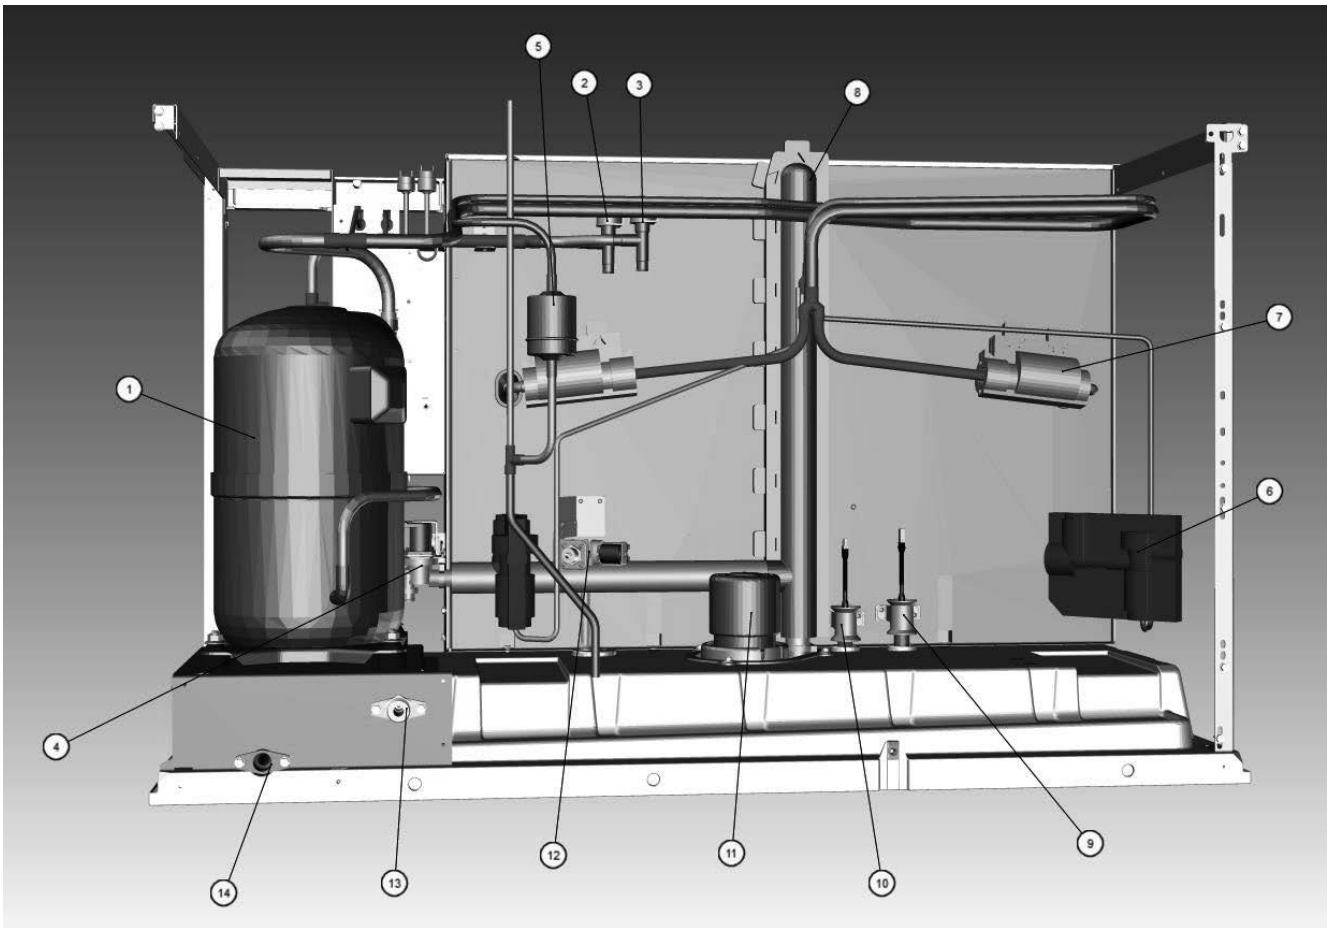

K1350

K1350 Refrigeration Compartment

Parts

K1350 Refrigeration Compartment

K1350

K1350 Refrigeration Compartment

#	PART #	DESCRIPTION	QTY	Note
1		Compressor		
1a	000012350	Compressor - 208-230V/60 Hz/1 Ph		
1b	000012351	Compressor - 208-230V/50 Hz/1 Ph		
1c	000012352	Compressor - 208-230V/60 Hz/3 Ph		
1d	000012068	Compressor Mounting Base		
2,3	000007017	Solenoid Valve Including 208-230V/50-60 Hz Electrical CoilHarvest		
2,3a	000005157	Danfoss Solenoid Valve Coil Only - 230V/50-60 Hz		[1]
4	000001768	Water Dump Valve - 208-230V/50-60 Hz		
4a	6058459	Water Dump Valve Mounting Bracket		
5	8930279	Drier		
6	000013456	Expansion Valve		
6a	4013299	Valve Insulation Boot - Body		
7	000002719	Valve Insulation Boot - Bulb		
7a	3000503	Strap - Expansion Valve Bulb - 0.5"		
8	000003409	Insulated Tube		
9	000012651	Ice Thickness Float		
9a	000010630	Bracket - Ice Thickness Float		
10	000012649	Harvest Float		
10a	000010818	Bracket - Harvest Float		
11		Water Pump		
11a	2008119	Water Pump - 230V/50-60 Hz		
11b	000000259	Water Pump - 230V/50 Hz		
11c	000010244	Water Pump Mount		
12	000009121	Water Inlet Valve - 208-230V/50-60 Hz		
12a	4010439	Tubing - Water Inlet Valve		[2]
13	8706093	Female Wing Adapter - 0.375"		
13a	1360961	Male Connector		
14	8706133	Female Wing Adapter - 0.50"		
15	4420383	Clear Tubing - 0.625" ID		
16	5650609	Snap Clamp - 1.0" ID		
17	5650709	Snap Clamp - 0.799"/0.899" ID		
18	000001382	Vinyl Tubing 0.625" ID		
19	6065401	Insulation 0.88 ID X 0.25W X 20.0L		
20	5650529	Clamp - Expansion Valve Bulb		
21	3000503	Strap - Expansion Valve Bulb - 0.5"		
22	5202069	Screw - #10-24 x 0.50" HEX		

PART NOTES:

1. [1] - \pages from 000005156_02.jpg" width=266 height=183>
   [2] - \pages from 401043_05.jpg" width=1797 height=2238>