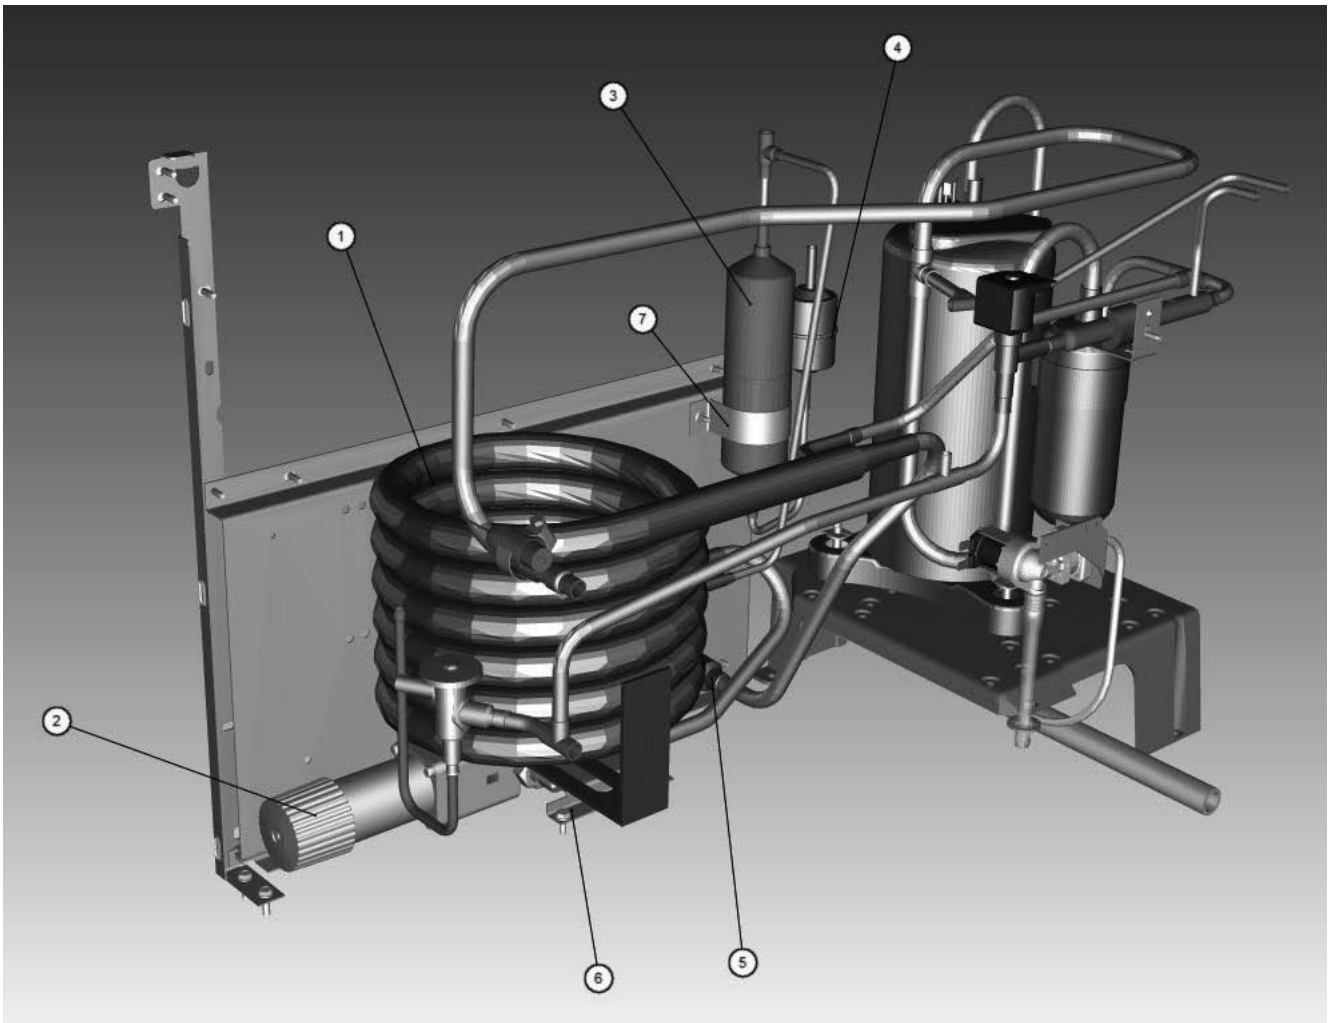

K1350

K1350 Water-cooled Compartment

Parts

K1350 Water-cooled Compartment

K1350

K1350 Water-cooled Compartment

#	PART #	DESCRIPTION	QTY	Note
1	000001508	Water-cooled Condenser		
2	000011875	Water Regulating Valve		
3	000008894	Receiver		
4	8930279	Drier		
5	8706083	Female Wing Adapter - 0.50"		
6	000010604	Receiver Mounting BaseWater Condenser Mounting		
7	6000541	Receiver Strap		
8	5002249	Elbow - 0.5" MF x 0.375" MPT		
9	5202069	Screw - #10-24 x 0.50" HEX		
10	5573419	Washer		
11	5003883	Flare Nut - 0.50"		

Parts