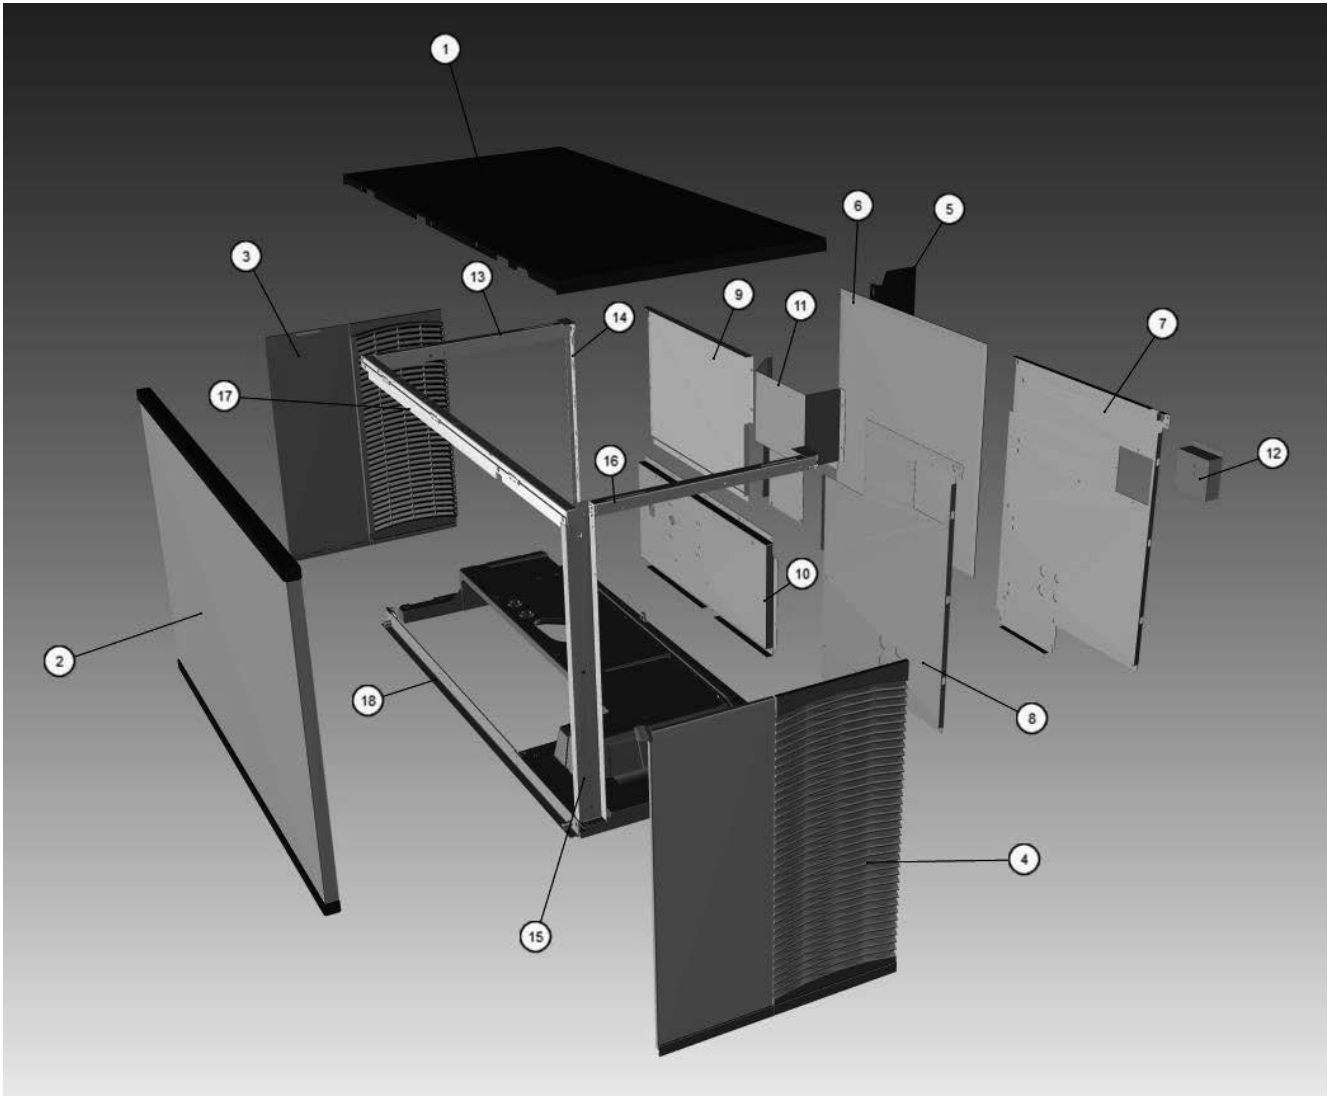

K1350

K1350 Panels

Parts

K1350 Panels

K1350

K1350 Panels

#	PART #	DESCRIPTION	QTY	Note
1	000012066	Top Cover		
1a	6064049	Top Cover Bracket		
2	000012954	Front Panel		
3	000011597	Left Side Panel		
4	000011598	Right Side Panel		
5	000008263	Air Baffle Assembly		
6	4040243	Air Filter		
7	000011016	Back Panel - Air-cooled		
8	000011630	Back Panel - Water/Remote		
9	000011947	Back Panel - Water/Remote		
10	000011742	Coupling Panel		
11	000011743	Panel - Service Valves		
12	6067289	Rear Connection Box		
12a	6067299	Cover - Rear Connection Box		
13	6068649	Left Top Channel		
14	000011504	Left Corner Post		
15	000011032	Right Corner Post		
16	000011335	Right Top Channel		
17	000010723	Front Top Support		
18	000010722	Bottom Door Frame		
19	2006143	Terminal Block - 50 Hz - 3 Pole		
20	000012955	Cartoning