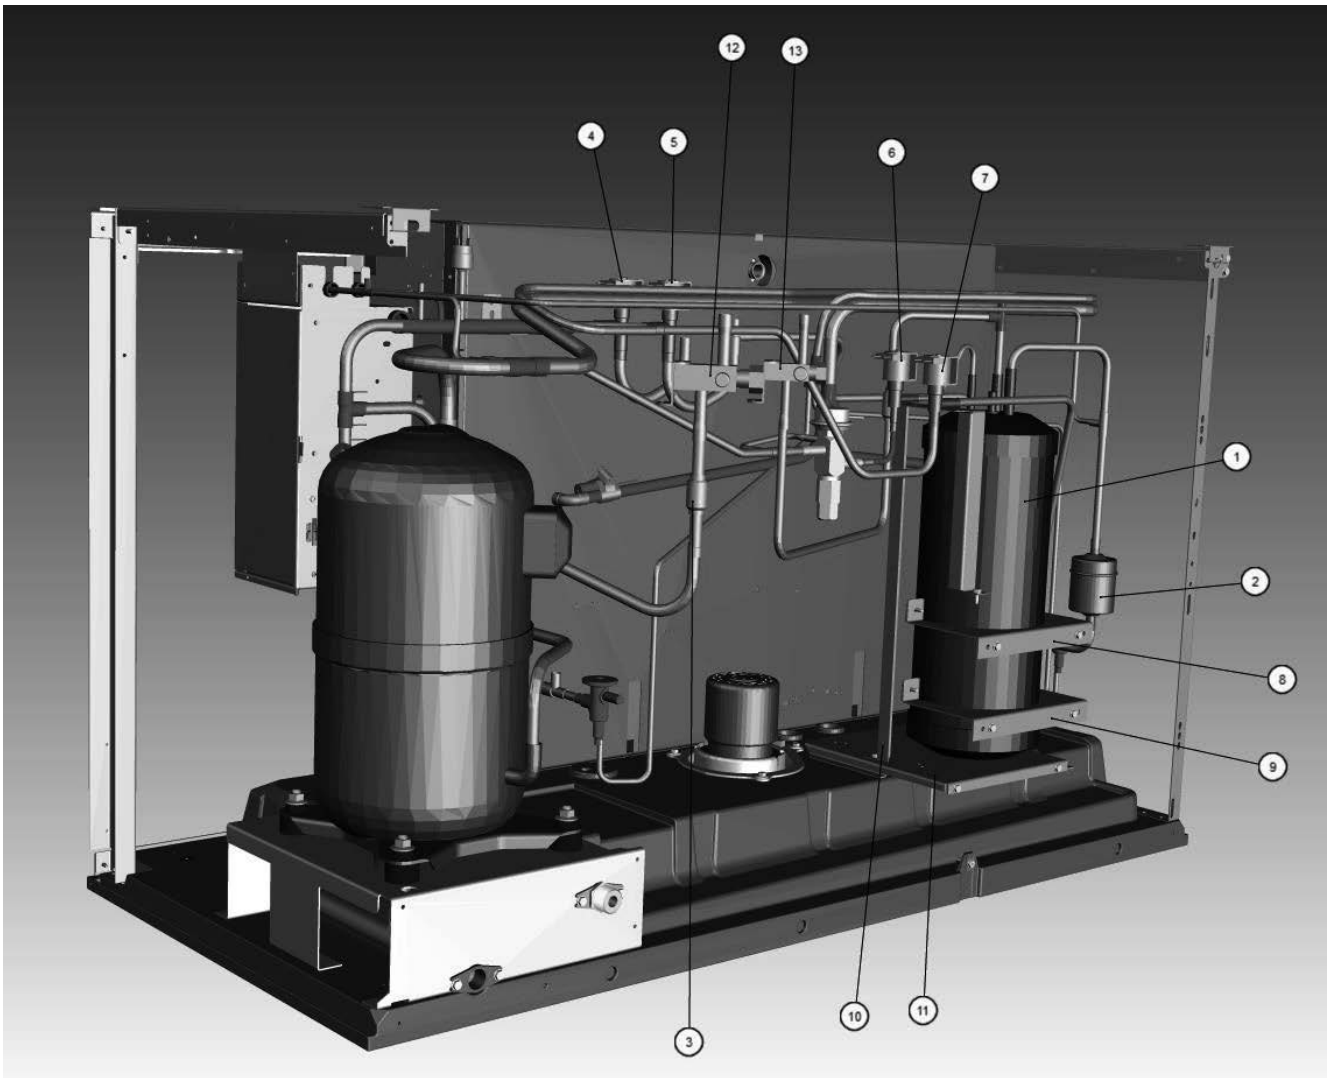

Parts

K1350

K1350 Remote Compartment

Parts

K1350 Remote Compartment

K1350

K1350 Remote Compartment

#	PART #	DESCRIPTION	QTY	Note
1	7629573	Receiver		
2	8930279	Drier		
3	8373159	Magni-Check Valve - 0.5"		
4,5		Harvest Valves		
4,5a	000007017	Solenoid Valve Including 208-230V/50-60 Hz Electrical Coil		
4,5b	000005157	Danfoss Solenoid Valve Coil Only - 230V/50-60 Hz		[1]
6,7		Liquid Line Solenoid Valve		
6,7a	000007034	Solenoid Valve Including - 208-230V/50-60 Hz Electrical Coil		
6,7b	000005157	Danfoss Solenoid Valve Coil Only - 230V/50-60 Hz		[1]
8	6000561	Receiver Mounting Bracket		
9	6307214	Receiver Mounting Strap		
10	000006702	Support Bracket		
11	6066849	Receiver Base		
12	8373273	Manual Shut-off Valve - 0.5"		
13	8373293	Manual Shut-off Valve - 0.375"		
13a	6049331	Bracket - Valve		
14	000008869	Harvest Pressure Regulating (HPR) Valve		
15	8373149	Magni-Check Valve - 0.375"		
16	5000673	Coupling Male Reducing 3/8" x 1/4"		
17	5650753	Caps for Refrigeration Service Valve		
18	5202069	Screw - #10-24 x 0.50" HEX		