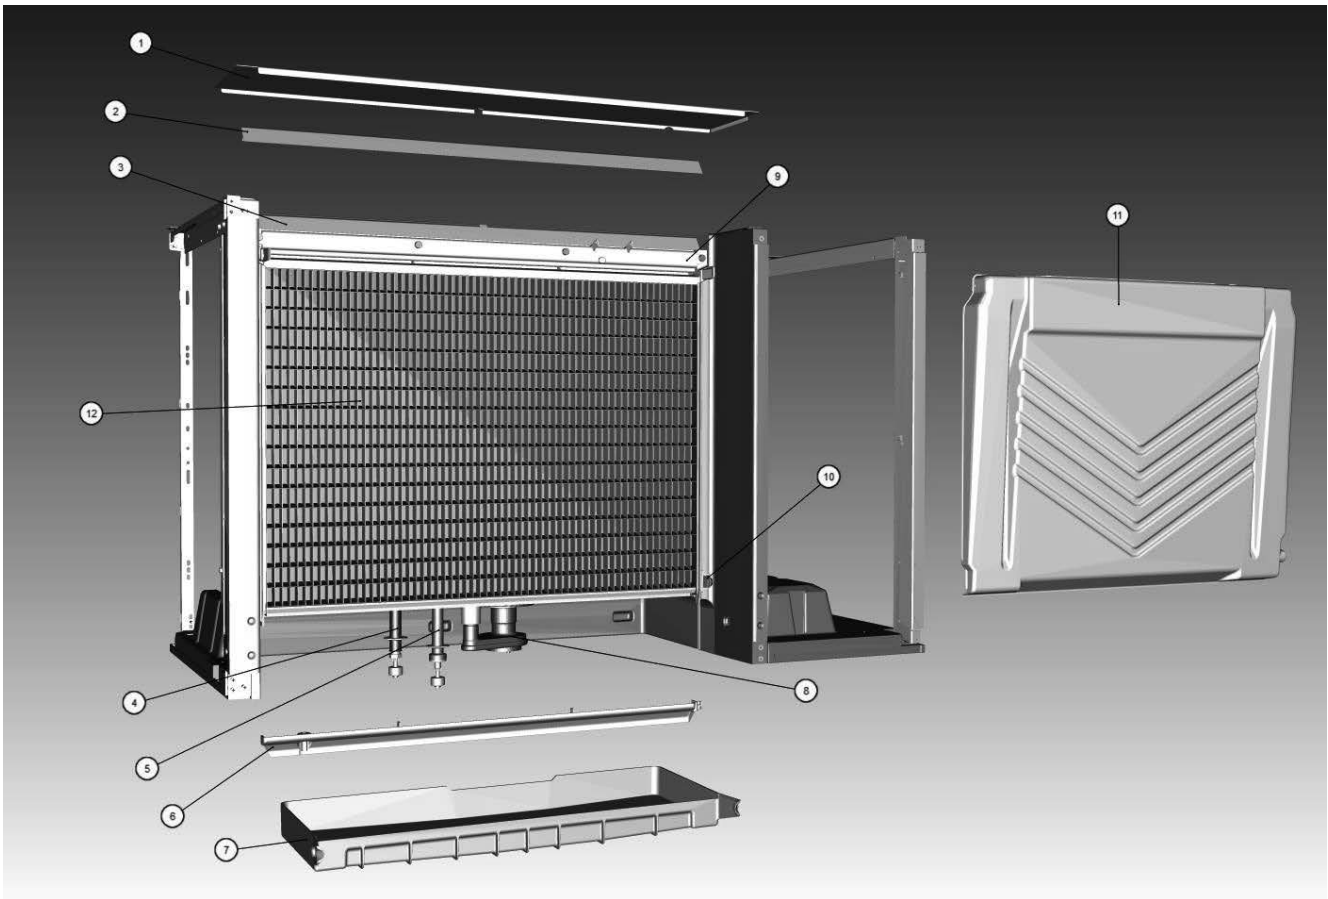

K1350

K1350 Evaporator Compartment

Parts

K1350 Evaporator

K1350

K1350 Evaporator Compartment

#	PART #	DESCRIPTION	QTY	Note
1	000011202	Foodzone Seal Panel		
2	000008805	Evaporator Top Filler Panel		
2a	5202099	Screw - #10-24 x 0.50" PHIL		
3	000000292	Evaporator Top Filler Panel		
4	000012651	Ice Thickness Float		
4a	000010630	Bracket - Ice Thickness Float		
5	000012649	Harvest Float		
5a	000010818	Bracket - Harvest Float		
6	7603183	Water Diverter - 48" Models		
6a	5305123	Thumbscrew SS - #8-32 x 0.44"		
7	000010339	Water Trough		
8		Water Pump - See Note for Usage		
8a	2008119	Water Pump - 230V/50-60 Hz		[1]
8b	000000259	Water Pump - 230V/50 Hz		
8c	000010244	Water Pump Mount		
8d	5004659	Water Pump Base O-Ring - 4.00" ID		
8e	5004679	Water Pump Outlet O-Ring - 0.875" ID		
9	7603193	Water Distribution Tube - 48" L		
9a	5004799	Thumbscrew SS - #8-32 x 0.375"		
9b	5004629	O-Ring - 0.125" ID		
10	000010510	Magnetic Bin Switch		
11	4012729	Water Curtain		
12		Evaporator		
12a	7603263	Evaporator - Dice Cube		
12b	7603273	Evaporator - Half Dice Cube		
12c	7603203	Evaporator Top Frame Assembly		
12d	4010483	Evaporator Bottom Frame Assembly		

PART NOTES:

[1] - 60 Hz