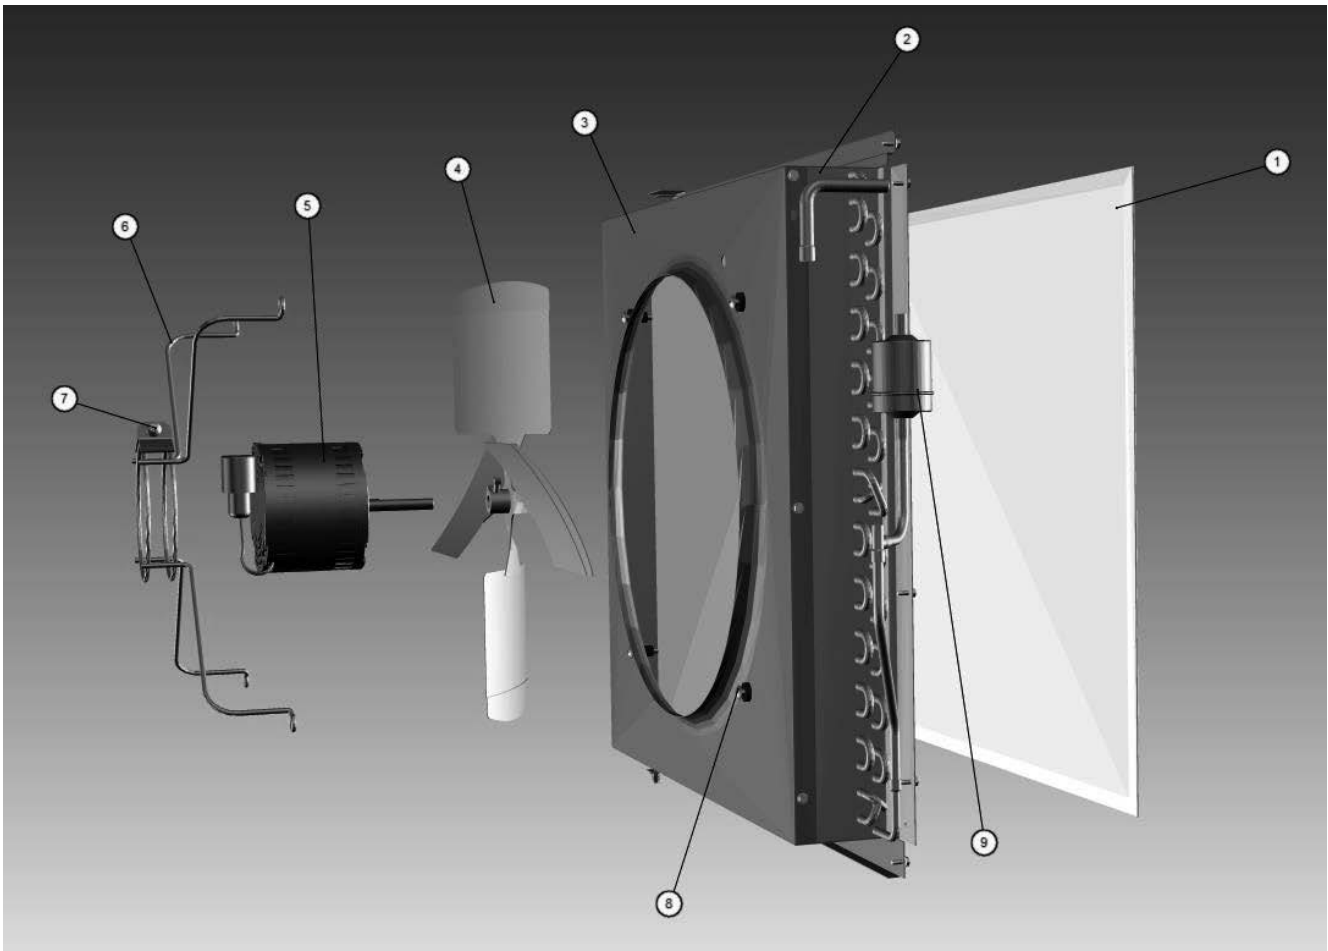

K1350

K1350 Air-cooled Compartment

Parts

K1350 Air-cooled Compartment

K1350

K1350 Air-cooled Compartment

#	PART #	DESCRIPTION	QTY	Note
1	4040243	Air Filter		
2	000012341	Air Condenser		
3	6066351	Fan Shroud		
4	2416113	Fan Blade		
5	7626733	Fan Motor - 208-230V/50-60 Hz		
6	3006823	Fan Motor Mounting Bracket		
7	000001524	Screw		
8	5429559	Mounting - Rubber WellNut		
9	8930279	Drier		

Parts