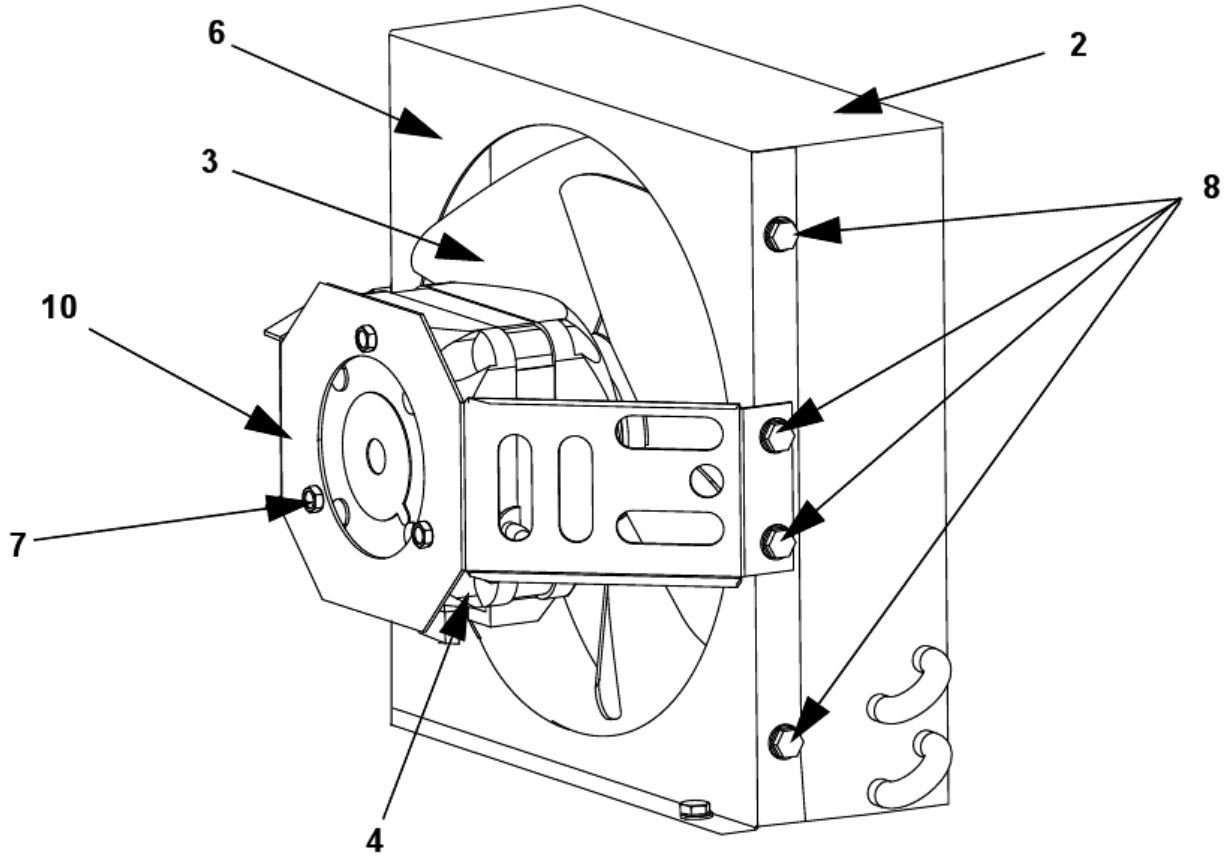

RNS12, RNS20

RNS012 RNS020 - AIR-COOLED COMPARTMENT

RNS12, RNS20

RNS012 RNS020 - AIR-COOLED COMPARTMENT

#	PART #	DESCRIPTION	QTY	Note
1		Compressor		[1]
2	8252859	Air Condenser		
3	2416223	Fan Blade		
4		Fan Motor		
4a	000006656	Fan Motor - 115V/60 Hz/1 Ph		
4b	2412823	Fan Motor - 208-230V/50-60 Hz		
5	2001263	Fan Cycling Control - 200-250 psig		[2]
6	6065801	Fan Shroud		
7	5005513	Screw 0.7 x 8 mm		
8	5202069	Screw - #10-24 x 0.50" HEX		
9	5475079	Speed Nut - 0.25" x 20		
10	000000409	Fan Motor Bracket		

PART NOTES:

- [1] - Refer to COMMON PARTS PAGE
- [2] - \pages from 200126_09.jpg" width=150 height=306>