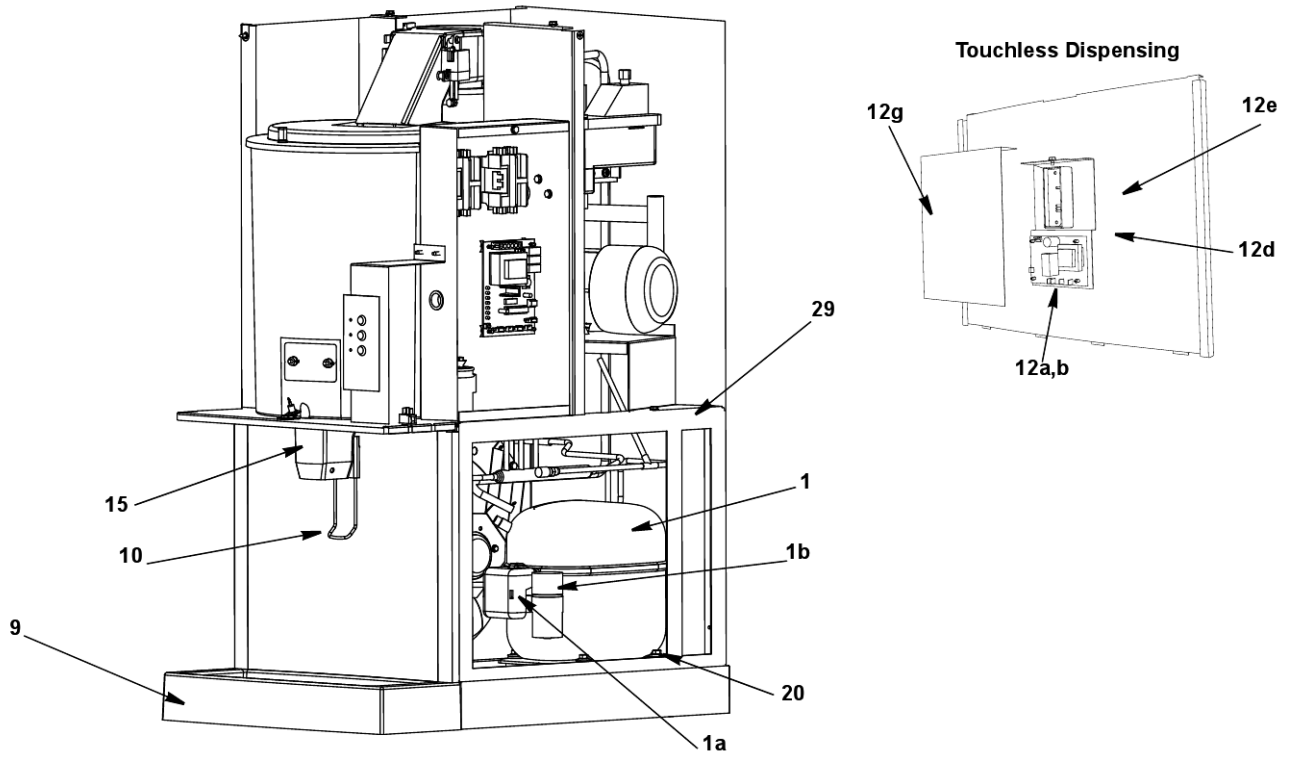

RNS12, RNS20

RNS012 RNS020 REFRIGERATION COMPARTMENT - VIEW 1

RNS12, RNS20

RNS012 RNS020 REFRIGERATION COMPARTMENT - VIEW 1

#	PART #	DESCRIPTION	QTY	Note
1	7601323	Compressor - Danfoss - 115V/60 Hz/1 Ph		
1a	2002043	Current Relay with Overload - 115V/60 Hz/1 Ph		
1b	2002033	Start Capacitor - 115V/60 Hz/1 Ph		
1	7601333	Compressor - Danfoss - 230V/50 Hz/1 Ph		
1a	2004873	Current Relay with Overload - 230V/50 Hz/1 Ph		
1b	2004863	Start Capacitor - 230V/50 Hz/1 Ph		
2		Water Dump Valve		
2a	000007429	Water Dump Valve 115V		
2b	000007428	Water Dump Valve 208-240V		
3	000010515	Expansion Valve		
4	000010676	Expansion Valve Body Insulation Boot		
5	2001243	High Pressure Cut-out		
6	000004012	Low Pressure Switch		
7	8310233	Manifold Strainer		
8	8930259	Drier		
9	4013423	Drain Tray		
9a	3006573	Grill/Wire Drain Tray Rack		
10	4014783	Dispenser Arm		
11	6068631	Lever Bracket		
12		Touch Less Dispensing		
12a	000000308	Control Board - 115V/60 Hz/1 Ph		
12b	000000186	Control Board - 230V/50 Hz/1 Ph		
12c	000000187	Control Board Support		
12d	000008173	Sensor Block Assembly		
12e	000000185	Bracket		
12f	000000332	Screw		
12g	000000580	Mylar Shield		
13	000000310	Wiring Harness - Touchless Dispensing		
14	2009463	Blue LED Light		
15	000002247	Ice Dispense Chute		
16	2009453	Momentary Switch		
17	5000673	Coupling Male Reducing 3/8" x 1/4"		
18	9000853	Water Dispense Tubing - 21.5"		
19	8373253	Access Valve		
20		Compressor Mounting		
20a	5004203	Mounting - Grommet		
20b	5000939	Mounting - Screw		
20c	5004213	Mounting - Sleeve		
20d	5000979	Mounting - Washer		
20e	2512043	Strain Relief Bushing		
21	8706093	Female Wing Adapter - 0.375"		
21a	5202069	Screw - #10-24 x 0.50" HEX