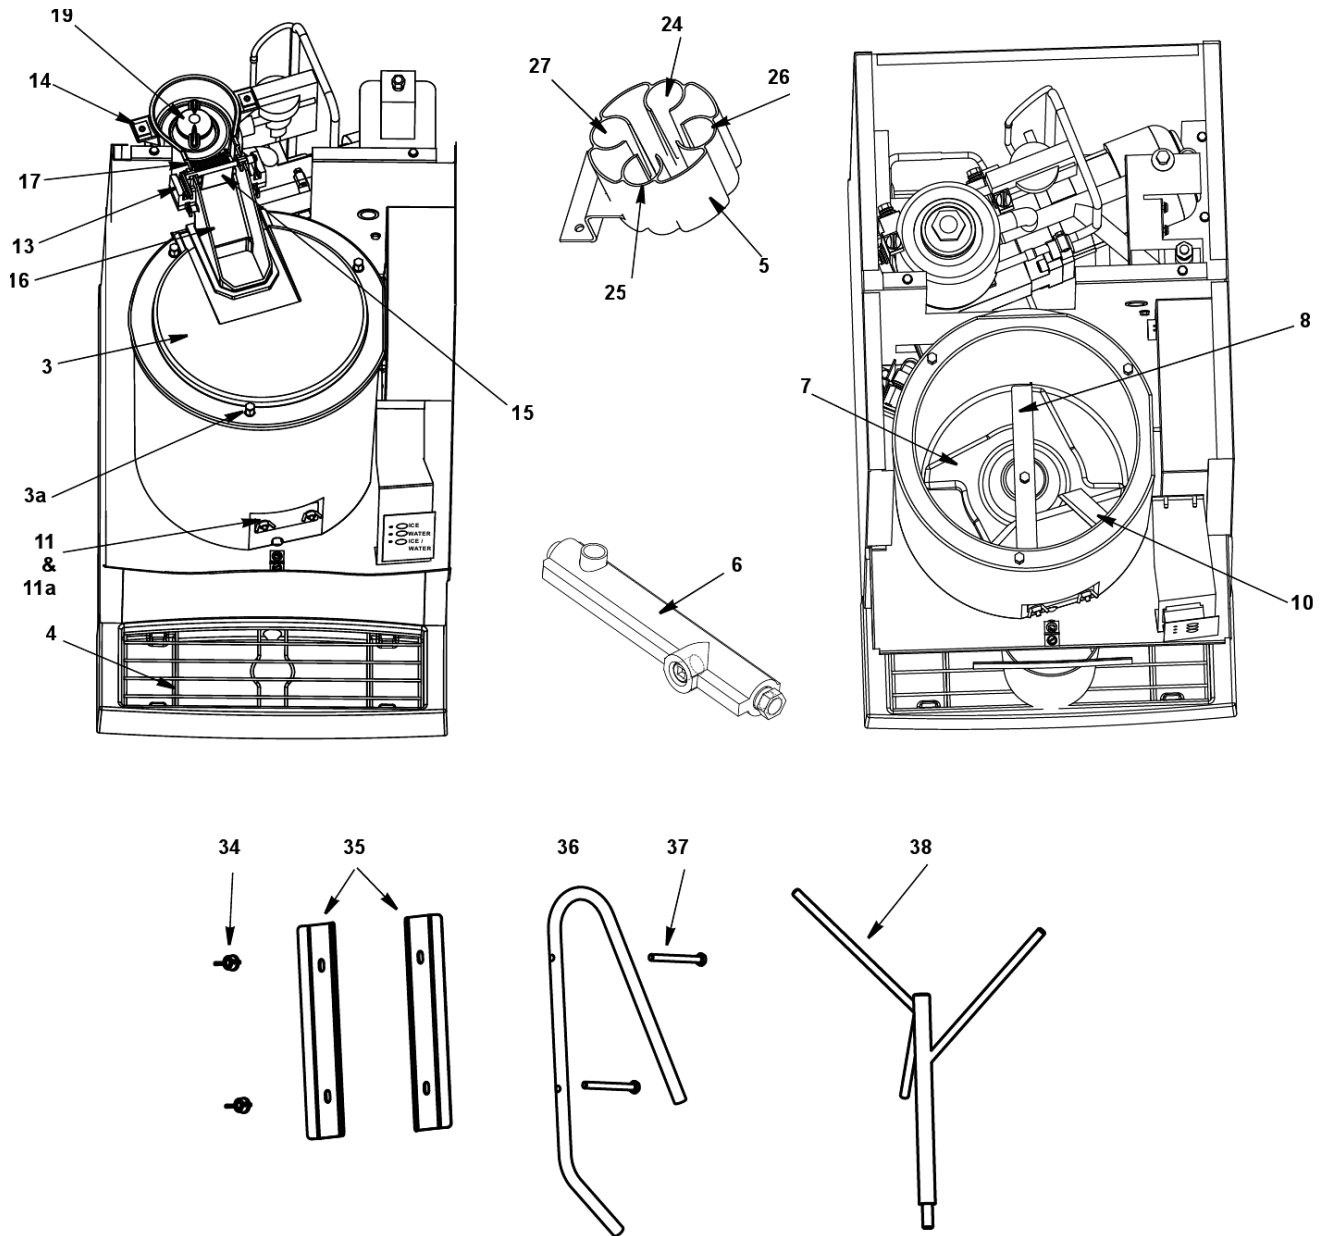

RNS12, RNS20

RNS012 RNS020 REFRIGERATION COMPARTMENT - VIEW 2

RNS12, RNS20

RNS012 RNS020 REFRIGERATION COMPARTMENT - VIEW 2

#	PART #	DESCRIPTION	QTY	Note
1		Bin Liner		
1a	4013313	Bin Liner RNS012		
1b	4015023	Bin Liner RNS020		
2	5005623	Bottom Adapter		[1]
3	4014453	Cover		
3a	5305123	Thumbscrew SS - #8-32 x 0.44"		
4	3006573	Grill/Wire Drain Tray Rack		
5	4015073	Four into One Drain		
5a	5202069	Screw - #10-24 x 0.50" HEX		
6	6072021	Interchangeable Drain Tube		
7	000002201	Dispense Wheel		
7a	000002245	Thumbscrew		
8	000002203	Agitator Bar		
8a	000000325	Washer		
8b	000002243	O-ring		
9	5005823	Drive Pin		
10	000012605	Ice Deflector		
11	6069031	Support Plate		
11a	5005503	Wingnut		
12	2009793	Hall Effect Switch with Wiring		
13	2009803	Hall Effect Switch Housing		
13a	5121629	Screw		
14	5650853	Receptacle		
14a	5000453	Wing-head Mounting Stud		
15	4014443	Damper Door Nugget		
16	4013363	Ice Chute		
17	4014883	Strainer Ramp		
18	4013463	Chute Cover - sits on receptacle		
19	000002062	Ice Wiper - Nugget		
20	5005523	Thumbscrew		[2]
21		Dispenser Motor		
21a	000002191	Dispenser Motor - 115V/60 Hz/1 Ph		
21b	000002192	Dispenser Motor - 230V/60 Hz/1 Ph		
21c	000002245	Thumbscrew		
21d	000000325	Washer		
22		Secure Ice Chute to Evaporator		
22a	000000464	Clamp Assembly		
22b	000005183	Clamp Seal		
23		Secure Dispenser Motor to Bin		
23a	5573209	Star Washer		
23b	5202069	Screw - #10-24 x 0.50" HEX		
		RNS12 Tubing		[3]