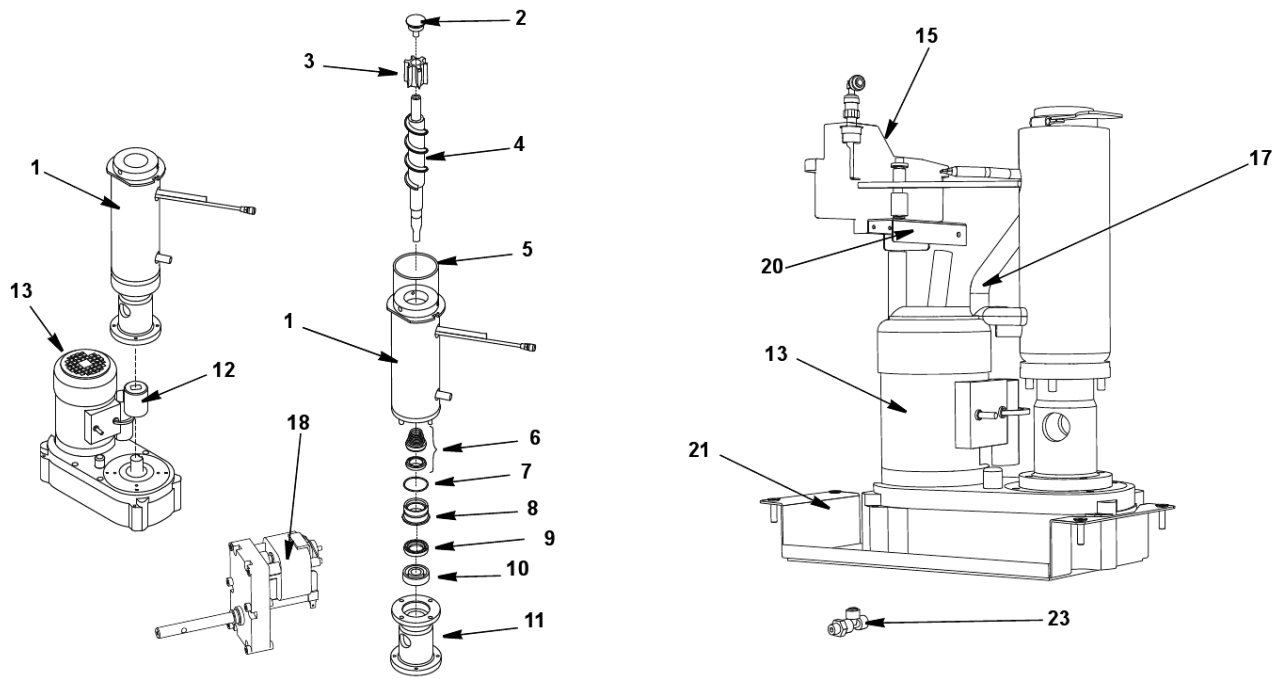

RNS12, RNS20

RNS012 RNS020 EVAPORATOR ASSEMBLY

RNS12, RNS20

RNS012 RNS020 EVAPORATOR ASSEMBLY

#	PART #	DESCRIPTION	QTY	Note
1		Evaporator Assembly		
1a	000008357	Entire Evaporator Assembly		
1b	000004018	Cutter Head/Upper Bearing Assembly		
2	000008939	Ice Wiper Stud		
3	000009158	Extruder with bushing		
4	000009157	Auger		
5	000008940	O-ring Gasket		
6	000006426	Water Seal		
7	000005583	O-ring Gasket		
8	000005782	Water Seal Retainer		
9	000008354	Seal Ring		
10	000008355	Bearing		
11	000008356	Foundation		
12	000008358	Joint		
13		Gear Box/Motor Assembly		
13a	000011126	Gearmotor Assembly - 115V/60 Hz/1 Ph		
13b	000011800	Gearmotor Assembly - 208-230V/50-60 Hz/1 Ph		
13c	000008631	Wiring Harness - Gearmotor		
14		Gearmotor Capacitors		
14a	000007825	Gearmotor Capacitor - 115V/60 Hz/1 Ph		
14b	000007824	Gearmotor Capacitor - 230V/50 Hz/1 Ph		
15	000006516	Float Chamber Assembly		[1]
15a	2008633	Float Switch Only		
15b	000006515	Float Chamber Only		
16		Water Dispense Valve		
16a	2009093	Water Dispense Valve - 115V/60 Hz/1 Ph		
16b	2009103	Water Dispense Valve - 230V/50 Hz/1 Ph		
16c	5002943	Elbow 3/8 x 1/4		
16d	000001180	Speed fit		
16e	000000469	Fitting		
17	000008205	Molded Vinyl Tube		
18		Dispenser Motor		
18a	000002191	Dispenser Motor - 115V/60 Hz/1 Ph		
18b	000002192	Dispenser Motor - 230V/60 Hz/1 Ph		
19		Dispenser Motor Mounting		
19a	000007423	Dispenser Motor Mounting - Bracket		
19b	5003383	Dispenser Motor Mounting - Screw		
19c	5573209	Dispenser Motor Mounting - Star Washer		
20	6066101	Float Valve Bracket		
20a	5202069	Screw - #10-24 x 0.50" HEX		
20b	5650729	Compression Nut		
21		Gearmotor Mounting Base