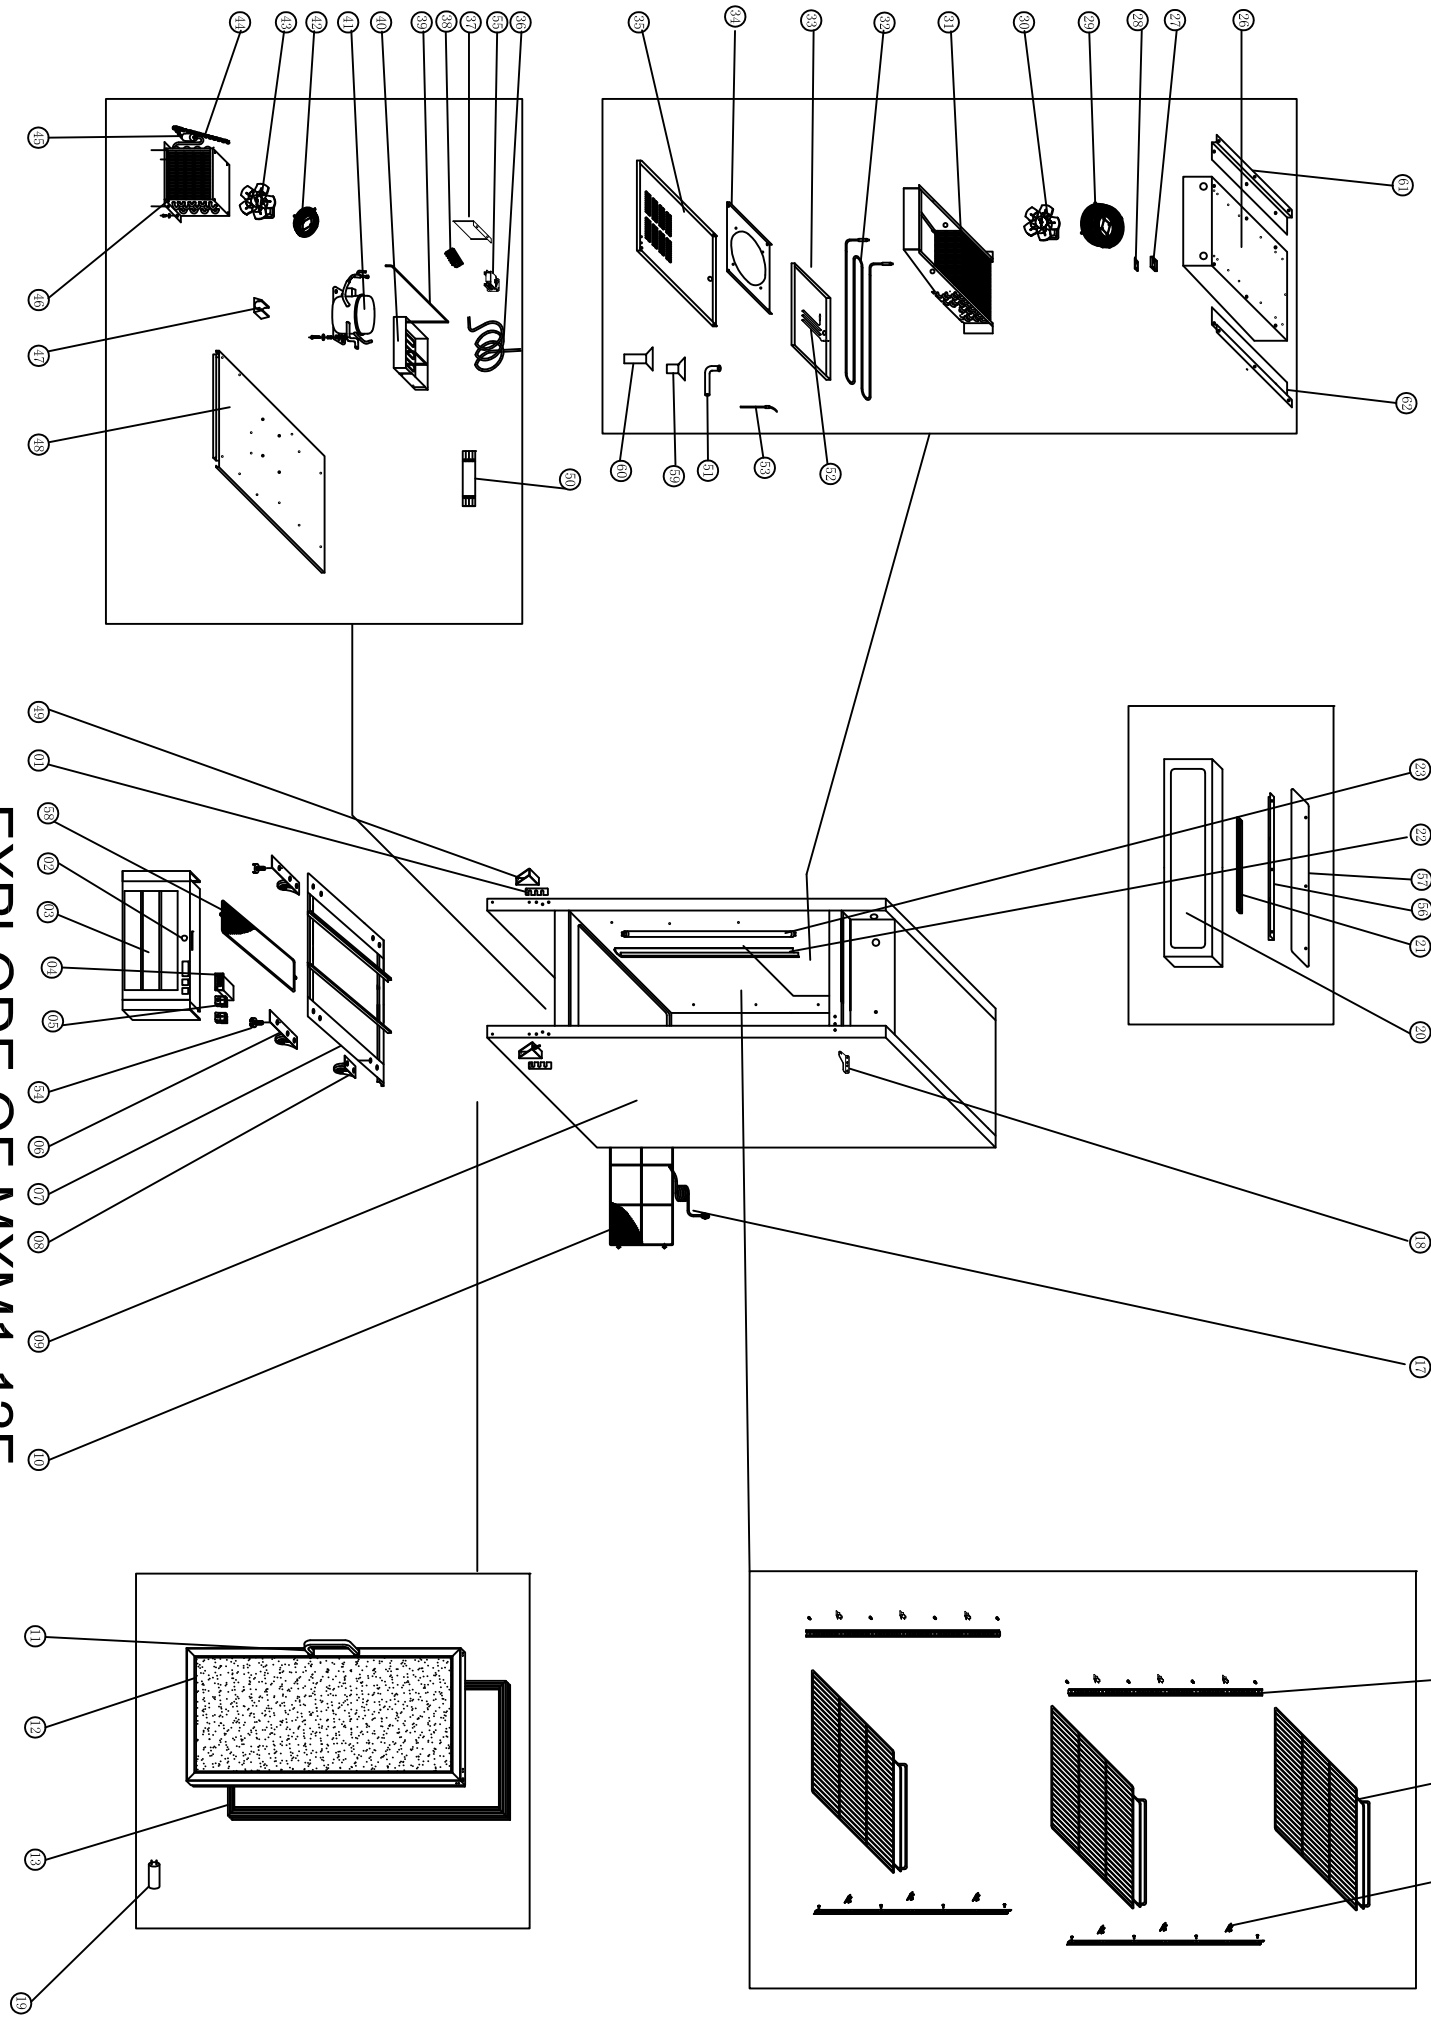

# EXPLODE OF MXM1-12F

## SPARE PARTS LIST OF MXM1-12F

NØ.	CODE	NAME	MODEL	QTY.
01	HGD12R.17	WASHER OF DOWN HINGE		2PCS
02	GN650TN.86	LOCK		1PC
03	HGD-12R.01-M05	FRONT PANEL		1PC
04	27F.11	THERMOSTAT	XR60C 115V	1PC
05	S900.01	MAIN SWITCH	DRH-2415-3	2PCS
06	HGD-12R.02	FRONT WHEEL		2PCS
07	HGD-12R.03	SUPPORT OF UNIT BOARD		1PCS
08	HGD-12R.04	BACK WHEEL		2PCS
09	HGD-12F.06	BODY		1PCS
10	HGD-12R.05	UNIT ROOM COVER		1PC
11	U-GNM2100TN.17-M05	HANDLE		1PC
12	HGD-12F.01-M05	GLASS DOOR		1PC
13	HGD-12R.19	GASKET		1PC
14	G350.08	K SHAPE CLIP		16PCS
15	HGD-12R.06	SHELF		3PCS
16	HGD-12R.07	SHELF SUPPORT		2PCS
17	27R.14	PLUG		1PC
18	D420.08	DOOR HINGE UP		1PAIR
19	HGD-48F.03	CAPACITOR FOR DOOR		
20	HGD-12R.08	LAMP COVER		1PC
21	HGD-12R.09	LAMP		1PC
22	HGD-12R.20	INSIDE LAMP COVER		1PC
23	HGD-12F.02	LED LIGHT		1PC
26	HGD-12R.29	FIXED BOARD OF EVAPORATOR		1PC

27	GN650TN.17	PROBE PADDING		1PC
28	S900.31	SENSOR FIXED CLIP		1PC
29	GN140BT.10	WALL RING		1PC
30	27R.30	CIRCLE FAN	CA27-04/ $\phi$ 200	1PC
31	HGD-12R.10	EVAPORATOR		1PC
32	HGD-12F.03	EVAPORATOR HEATER		
33	HGD-12R.11	EVAPORATOR WATER PAN		1PC
34	HGD-12R.12	EVAPORATOR FAN SUPPORT		1PC
35	HGD-12R.13	EVAPORATOR FAN COVER		1PC
36	HGD-12F.04	SUCTION PIPE	$\Phi$ 8	1PC
37	HGD-23F.04	FIXING STRIP		1PC
38	27R.15	CABLE CONNECTOR		1PC
39	HGD-12F.05	EVAPORATE PIPE	$\Phi$ 8*0.75	1PC
40	TPP44.26	WATER BOX		1PC
41	TUC27F.07	COMPRESSOR	T2155GK	1PC
42	GN650TN.46	BASKETC GUARD GRILLS		1PC
43	27R.32	CONDENSER FAN	CA27-04	1PC
44	27F.14	CAPILLARY	$\Phi$ 1.4*4300	1PC
45	GN1410TN.14	FILTER DRIER	25g	1PC
46	TUC27.18	CONDENSER		1PC
47	27F.06	DRIER SUPPORT		1PC
48	HGD-12R.14	UNIT BOARD		1PC
49	HGD-12R.15	DOOR HINGE /DOWN		2PCS
50	HGD-12F.08	LED POWER		1PC
51	D420.40	WATER PIPE		1PC
52	27F.13	PROTECTOR FOR HEATING ELEMENT		1PC
53	27F.10	DRAIN PIPE HEATER		1PC