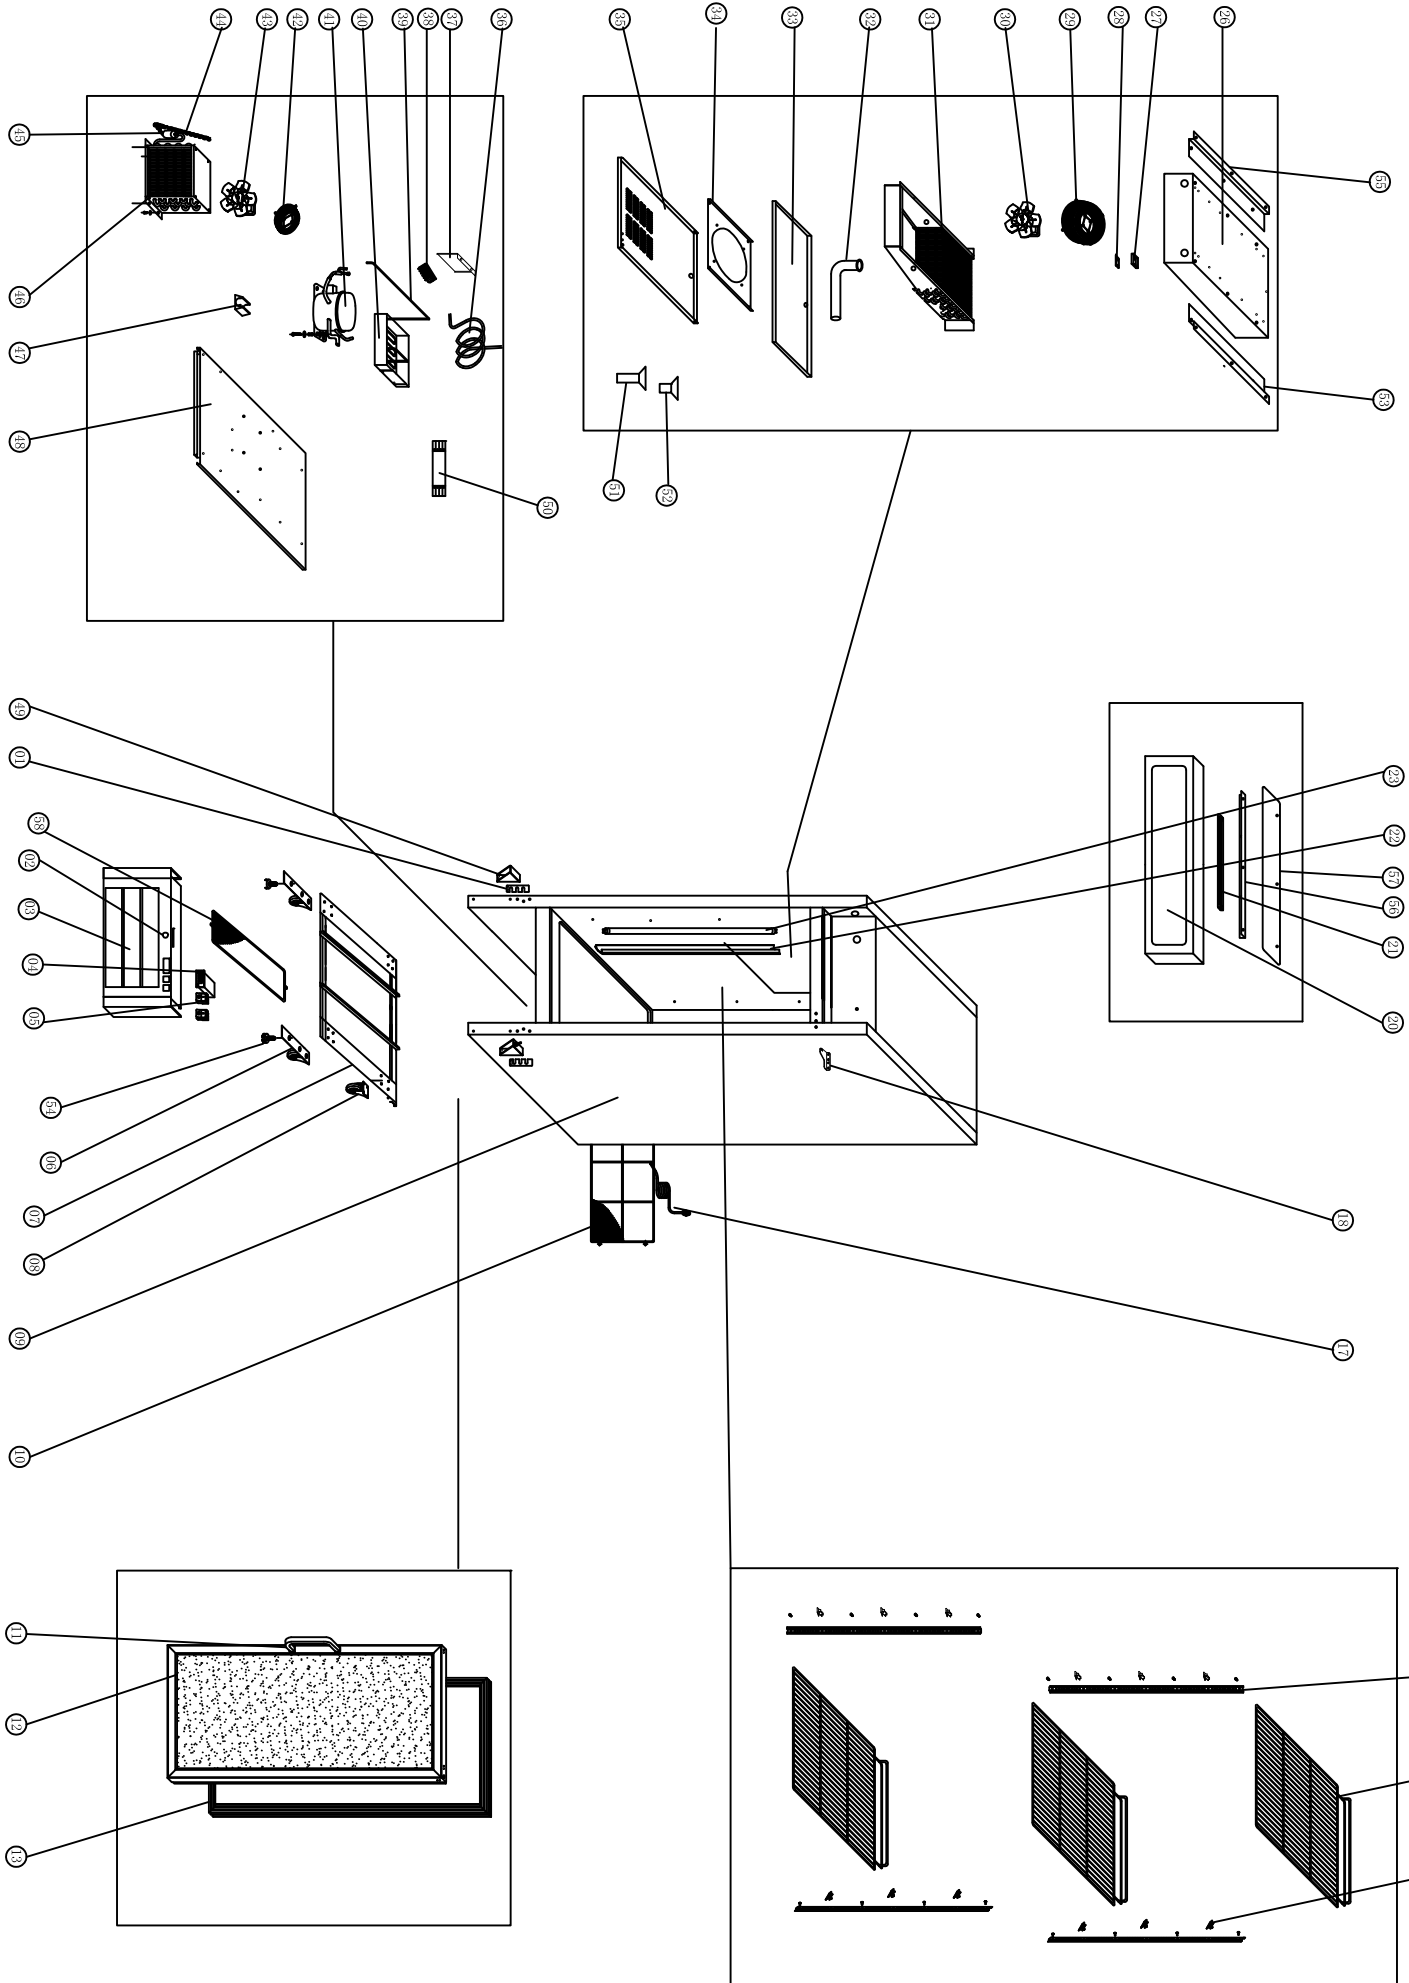

EXPLODE OF MXM-12R

SPARE PARTS LIST OF MXM1-12R

NØ.	CODE	NAME	MODEL	QTY.
01	HGD12R.17	WASHER OF DOWN HINGE		2PCS
02	GN650TN.86	LOCK		1PC
03	HGD-12R.01-M05	FRONT PANEL		1PC
04	27R.10	THERMOSTAT	XR60C	1PC
05	S900.01	MAIN SWITCH	DRH-2415-3	2PCS
06	HGD-12R.02	FRONT WHEEL		2PCS
07	HGD-12R.03	SUPPORT OF UNIT BOARD		1PCS
08	HGD-12R.04	BACK WHEEL		2PCS
09	HGD-12R.16	BODY		1PCS
10	HGD-12R.05	UNIT ROOM COVER		1PC
11	U-GNM2100TN.17-M05	HANDLE		1PC
12	HGD-12R.18-M05	GLASS DOOR		1PC
13	HGD-12R.19	GASKET		1PC
14	G350.08	K SHAPE CLIP		16PCS
15	HGD-12R.06	SHELF		3PCS
16	HGD-12R.07	SHELF SUPPORT		2PCS
17	27R.14	PLUG		1PC
18	D420.08	DOOR HINGE UP		1PAIR
20	HGD-12R.08	LAMP COVER		1PC
21	HGD-12R.09	LAMP		1PC
22	HGD-12R.20	INSIDE LAMP COVER		1PC
23	HGD-12F.02	LED LAMP		1PC
26	HGD-12R.29	FIXED BOARD OF EVAPORATOR		1PC
27	GN650TN.17	PROBE PADDING		1PC

28	S900.31	SENSOR FIXED CLIP		1PC
29	GN140BT.10	WALL RING		1PC
30	27R.30	CIRCLE FAN	CA27-04/ ϕ 200	1PC
31	HGD-12R.10	EVAPORATOR		1PC
32	D420.40	WATER PIPER		1PC
33	HGD-12R.11	EVAPORATOR WATER PAN		1PC
34	HGD-12R.12	EVAPORATOR FAN SUPPORT		1PC
35	HGD-12R.13	EVAPORATOR FAN COVER		1PC
36	HGD-12R.30	SUCTION PIPE	Φ 8	1PC
37	HGD-23F.04	FIXING STRIP		1PC
38	27R.15	CABLE CONNECTOR		2PCS
39	HGD-12R.22	EVAPORATE PIPE	Φ 8*0.75	1PC
40	TPP44.26	WATER BOX		1PC
41	27R.33	COMPRESSOR	NE2121Z 110V	1PC
42	GN650TN.46	BASKETC GUARD GRILLS		1PC
43	27R.32	CONDENSER FAN	CA27-04	1PC
44	27R.31	CAPILLARY	Φ 1.4*5000	1PC
45	GN1410TN.14	FILTER DRIER	25g	1PC
46	TUC27.18	CONDENSER		1PC
47	27F.06	DRIER SUPPORT		1PC
48	HGD-12R.14	UNIT BOARD		1PC
49	HGD-12R.15	DOOR HINGE /DOWN		2PCS
50	HGD-12F.08	LED POWER SUPPLIER		1PC
51	D420D.13	DRAIN PIPE (A)		1PC
52	D420D.14	DRAIN PIPE (B)		1PC
53	HGD-12R.25R	SUPPORT OF EVAPORATOR(RIGHT)		1PC

54	HGD-12R.23	FEET		2PCS
55	HGD-12R.25L	SUPPORT OF EVAPORATOR(LEFT		1PC
56	HGD-12R.26	SUPPORT OF LAMP COVER		1PC
57	HGD-12R.27	LAMP COVER PROTECTER		1PC
58	HGD-12R.28	UNIT BOARD GUARD GRILLS		1PC