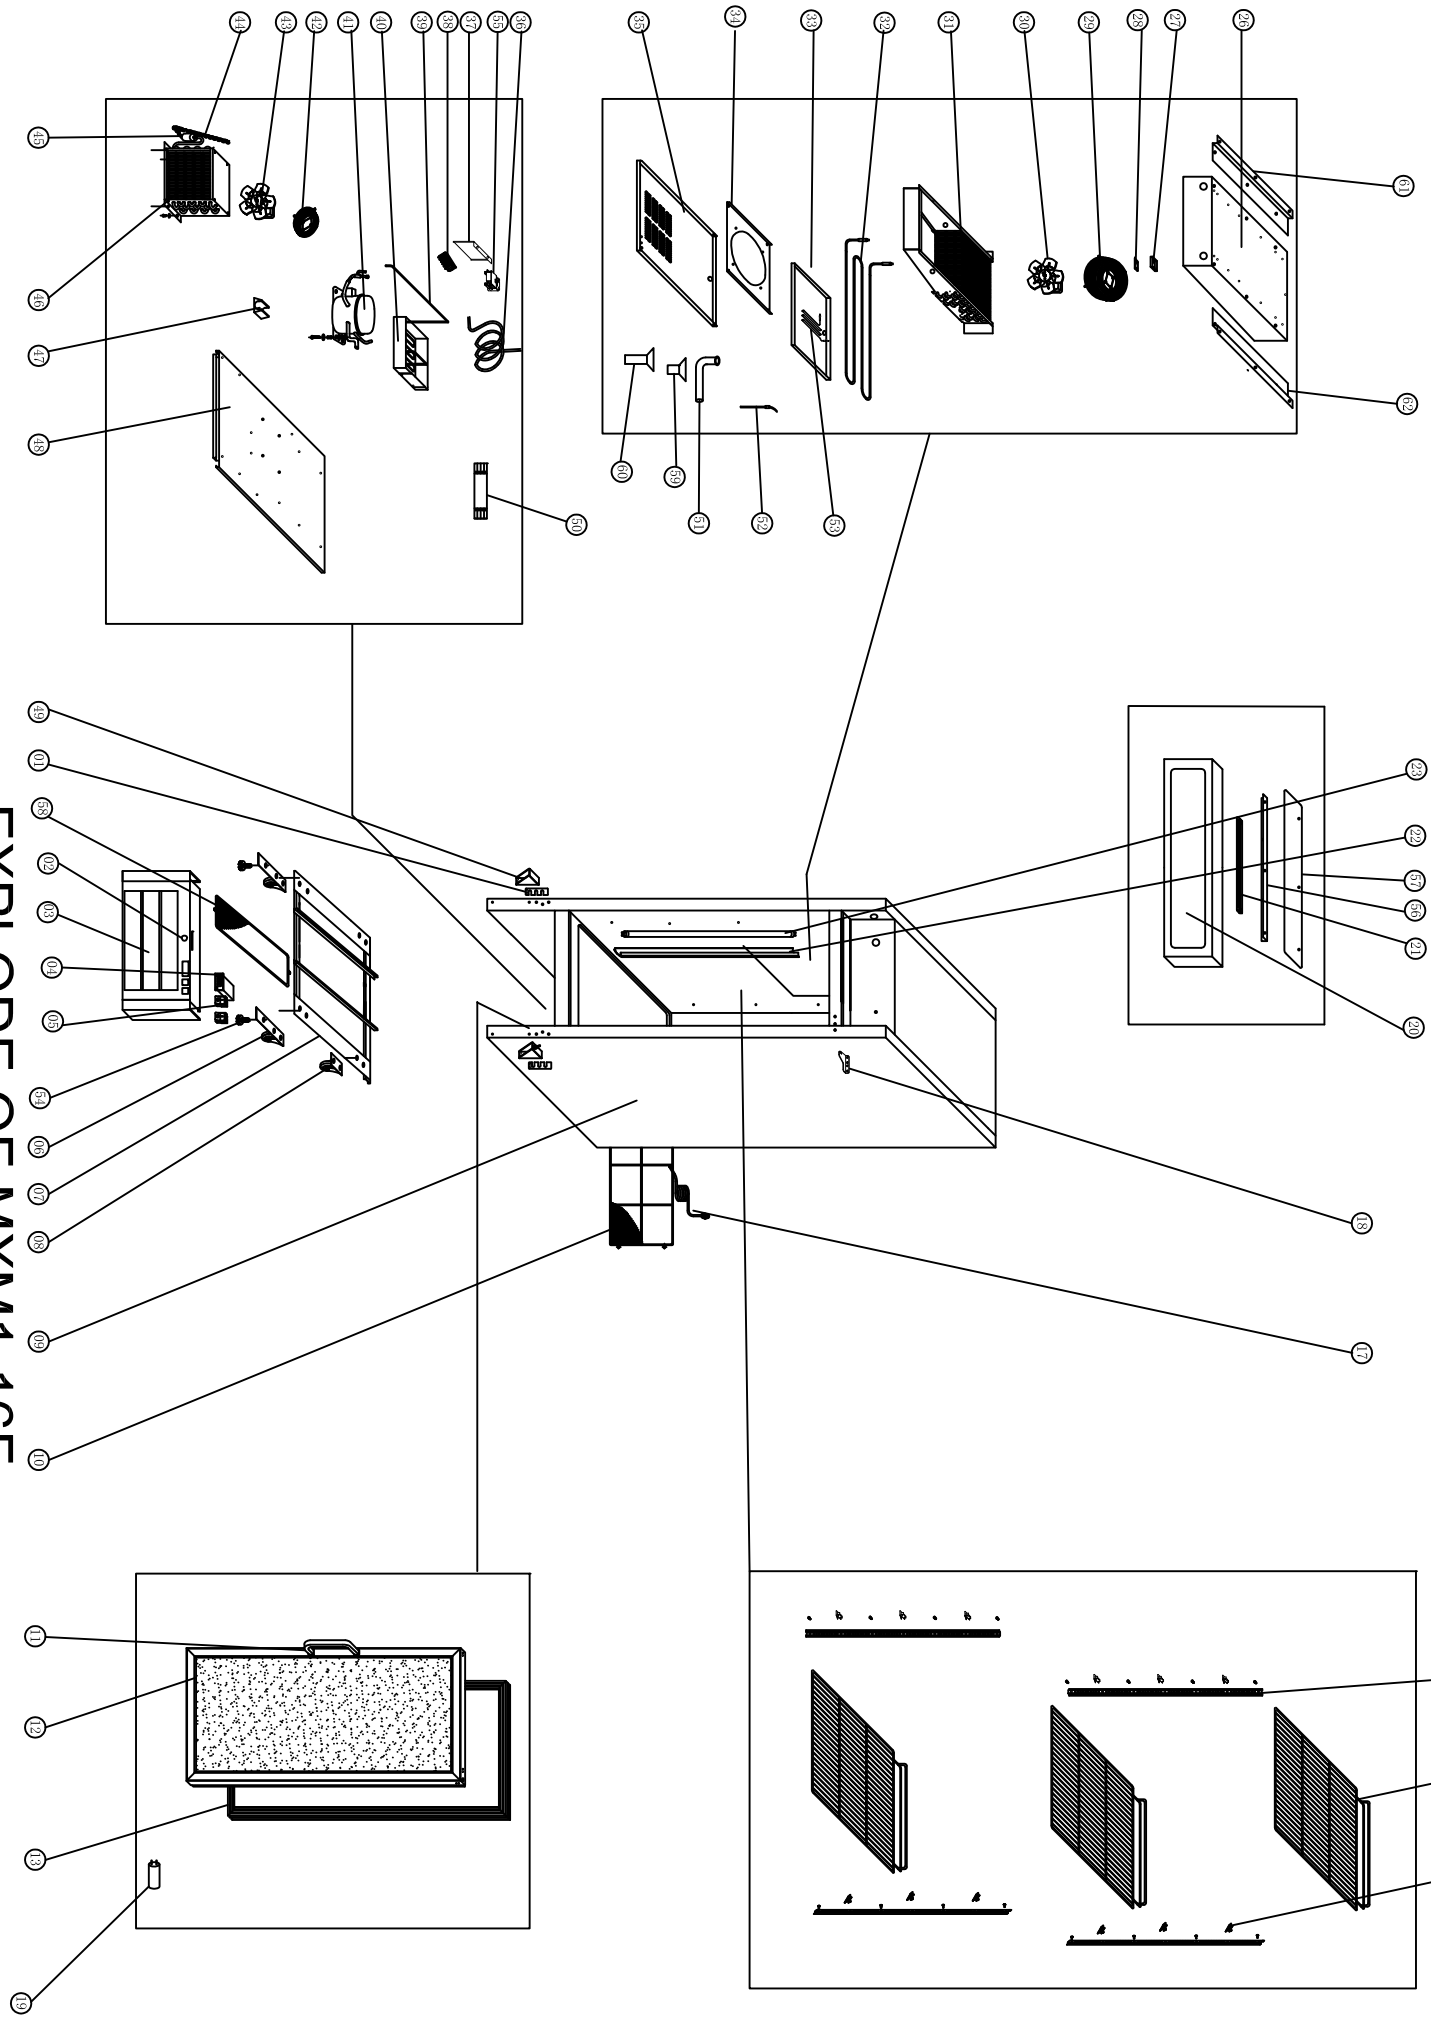

EXPLODE OF MXM1-16F

SPARE PARTS LIST OF MXM1-16F

NØ.	CODE	NAME	MODEL	QTY.
01	HGD12R.17	WASHER OF DOWN HINGE		2PCS
02	GN650TN.86	LOCK		1PC
03	HGD-12R.01-M05	FRONT PANEL		1PC
04	27F.11	THERMOSTAT	XR60C	1PC
05	S900.01	MAIN SWITCH	DRH-2415-3	2PCS
06	HGD-12R.02	FRONT WHEEL		2PCS
07	HGD-12R.03	SUPPORT OF UNIT BOARD		1PCS
08	HGD-12R.04	BACK WHEEL		2PCS
09	HGD-16F.01	BODY		1PCS
10	HGD-12R.05	UNIT ROOM COVER		1PC
11	U-GNM2100TN.17-M05	HANDLE		1PC
12	HGD-16F.02-M05	GLASS DOOR		1PC
13	HGD-16R.03	GASKET		1PC
14	G350.08	K SHAPE CLIP		16PCS
15	HGD-12R.06	SHELF		4PCS
16	G350.06	SHELF SUPPORT		8PCS
17	27R.14	PLUG		1PC
18	D420.08	DOOR HINGE UP		1PAIR
19	HGD-48F.03	CAPACITOR FOR DOOR		1PC
20	HGD-12R.08	LAMP COVER		1PC
21	HGD-23R.09	LAMP		1PC
22	HGD-16R.04	INSIDE LAMP COVER		1PC
23	HGD-16F.03	LED LIGHT		1PC
26	HGD-12R.29	FIXED BOARD OF EVAPORATOR		1PC

27	GN650TN.17	PROBE PADDING		1PC
28	S900.31	SENSOR FIXED CLIP		1PC
29	GN140BT.10	WALL RING		1PC
30	27R.30	CIRCLE FAN	CA27-04/ ϕ 200	1PC
31	HGD-12R.10	EVAPORATOR		1PC
32	HGD-12F.03	EVAPORATOR HEATER		1PC
33	HGD-12R.11	EVAPORATOR WATER PAN		1PC
34	HGD-12R.12	EVAPORATOR FAN SUPPORT		1PC
35	HGD-12R.13	EVAPORATOR FAN COVER		1PC
36	HGD-12F.04	SUCTION PIPE	Φ 8	1PC
37	HGD-23F.04	FIXING STRIP		1PC
38	27R.15	CABLE CONNECTOR		1PC
39	HGD-12F.05	EVAPORATE PIPE	Φ 8*0.75	1PC
40	TPP44.26	WATER BOX		1PC
41	27F.12	COMPRESSOR	T2168GK	1PC
42	GN650TN.46	BASKETC GUARD GRILLS		1PC
43	27R.32	CONDENSER FAN	CA27-04	1PC
44	27F.14	CAPILLARY	Φ 1.4*4300	1PC
45	GN1410TN.14	FILTER DRIER	25g	1PC
46	TUC27.18	CONDENSER		1PC
47	27F.06	DRIER SUPPORT		1PC
48	HGD-12R.14	UNIT BOARD		1PC
49	HGD-12R.15	DOOR HINGE /DOWN		2PCS
50	HGD-12F.08	LED POWER SUPPLIER		1PCS
51	D420.40	WATER PIPE		1PC
52	27F.10	DRAIN PIPE HEATER		1PC
53	27F.13	PROTECTOR FOR HEATING ELEMENT		1PC