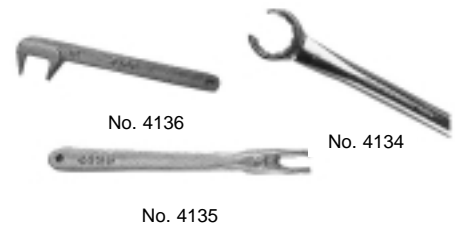

Wrenches for Draft Arms

Part No.	Description
4134	For one faucet
4135	For two divided faucets
4136	For two parallel faucets