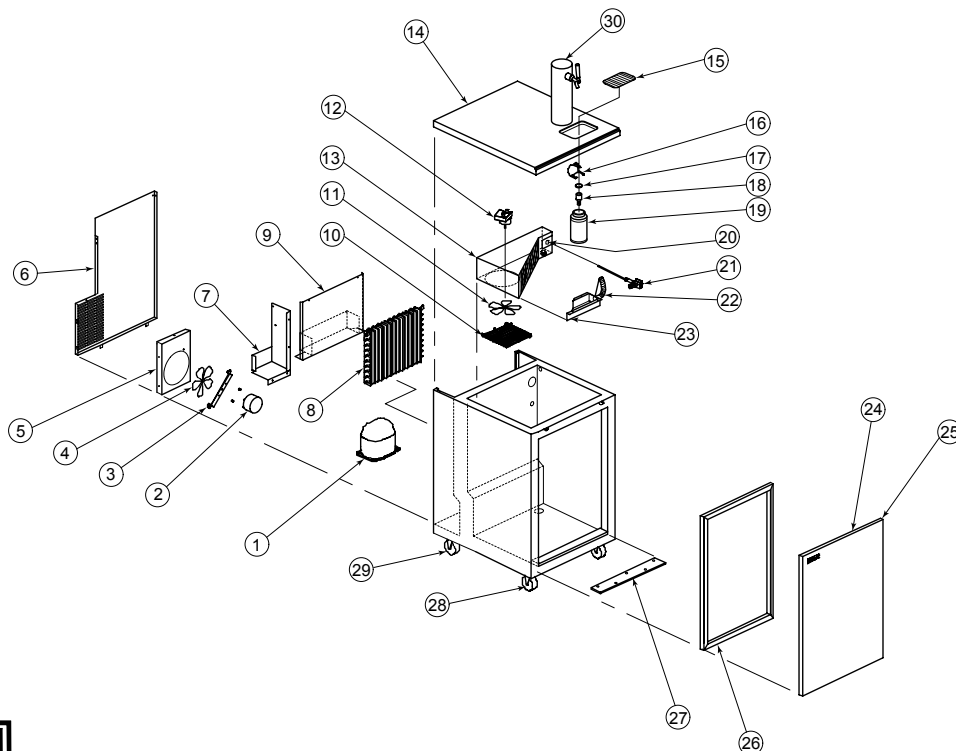

*For portable units only.

Perlick is committed to continuous improvement. Therefore, we reserve the right to change specifications without prior notice.