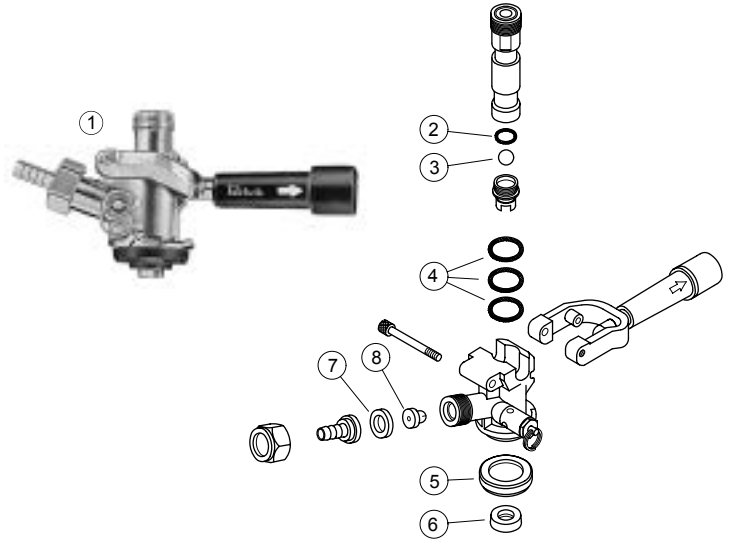

# Replacement Parts – Single Keg Dispensers

MODEL NOS. Serial Numbers above 500,000		DP1KP	DS1KP
Item	Description	Part #'s	
1	Compressor for R134a	C22650	C22650
2	Condenser fan motor	C15240A	C15240A
3	Condenser fan motor bracket	61289-1	61289-1
4	Condenser fan blade	C6914	C6914
5	Condenser fan pan	62209-1	62209-1
6	Rear panel	62133-1	62133-1
7	Back panel partition	62131-1	62131-1
8	Condenser assembly	C18634A	C18634A
9	Condenser panel	62132-1	62132-1
10	Evaporator fan guard	C25400A1	25400A1
11	Evaporator fan blade - 5½"	C14649	C14649
12	Evaporator fan motor	C15239A	15239A
13	Evaporator assembly - complete	62212A	62212A
14	Top assembly	62221	62221
15	Glass rack	C17965-1	C17965-1
16	Waste bottle holder	C24391-1*	C24391-1*
17	½" Plastic winged washer	C31990*	C31990*
18	Drain elbow (underbar only)	57752-1	57752-1
19	Plastic waste bottle	C24392*	C24392*
20	Temperature control parts kit	57360	57360
21	Air shut off line assembly	C4168A	C4168A
22	Air-duct hose assembly kit	57852	57852
23	Air duct	61158-1	61158-1
24	Right hinged door assembly	64357SRBL	64357SRBL
	Left hinged door assembly	64357SLBL	64357SLBL
25	Door hinge kit, right	63407R	63407R
	Door hinge kit, left	63407L	63407L
26	Magnetic door gasket	62085-1	62085-1
27	Door sill	60944-1	60944-1
28	3" swivel caster	C22331	C2233-1
29	3" rigid caster	C22332	C22332
30	Single faucet draft arm	63251	63251
<b>Parts Not Shown on Drawing</b>			
	Wiring harness	61346-1	61346-1
	Door lock with keys	57851	57851
	Drain line hose kit (underbar only)	57854	57854

## For Single Valve Keg Coupler (Series D)

Item No.	Part No.	Description
1	26000D	Single valve keg coupler
2	C14316	"O" ring
3	31080-2P	Ball check
4	31089-2P	"O" ring (3 per assembly)
5	31088-2P	Bottom seal washer
6	31087-2P	Probe washer domestic
7	157R2P	Coupling Gasket
8	23682-2P	Check valve

## Miscellaneous

Part No.	Description
157L2P	Beer line connector gasket
57F2P	CO <sub>2</sub> tank washer
1392R	Red air hose
529	Beer hose
2928D	Twin gauge CO <sub>2</sub> regulator