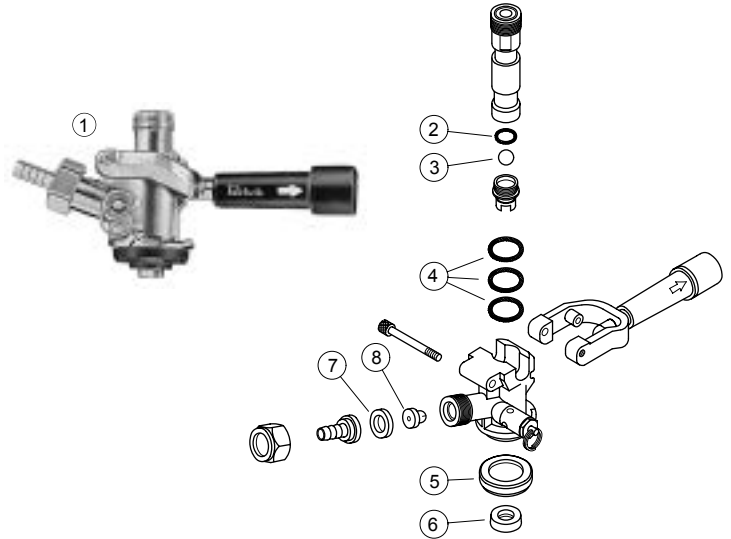

Item No.	Part No.	Description
1	26000D	Single valve keg coupler
2	C14316	“O” ring
3	31080-2P	Ball check
4	31089-2P	“O” ring (3 per assembly)
5	31088-2P	Bottom seal washer
6	31087-2P	Probe washer domestic
7	157R2P	Coupling Gasket
8	23682-2P	Check valve