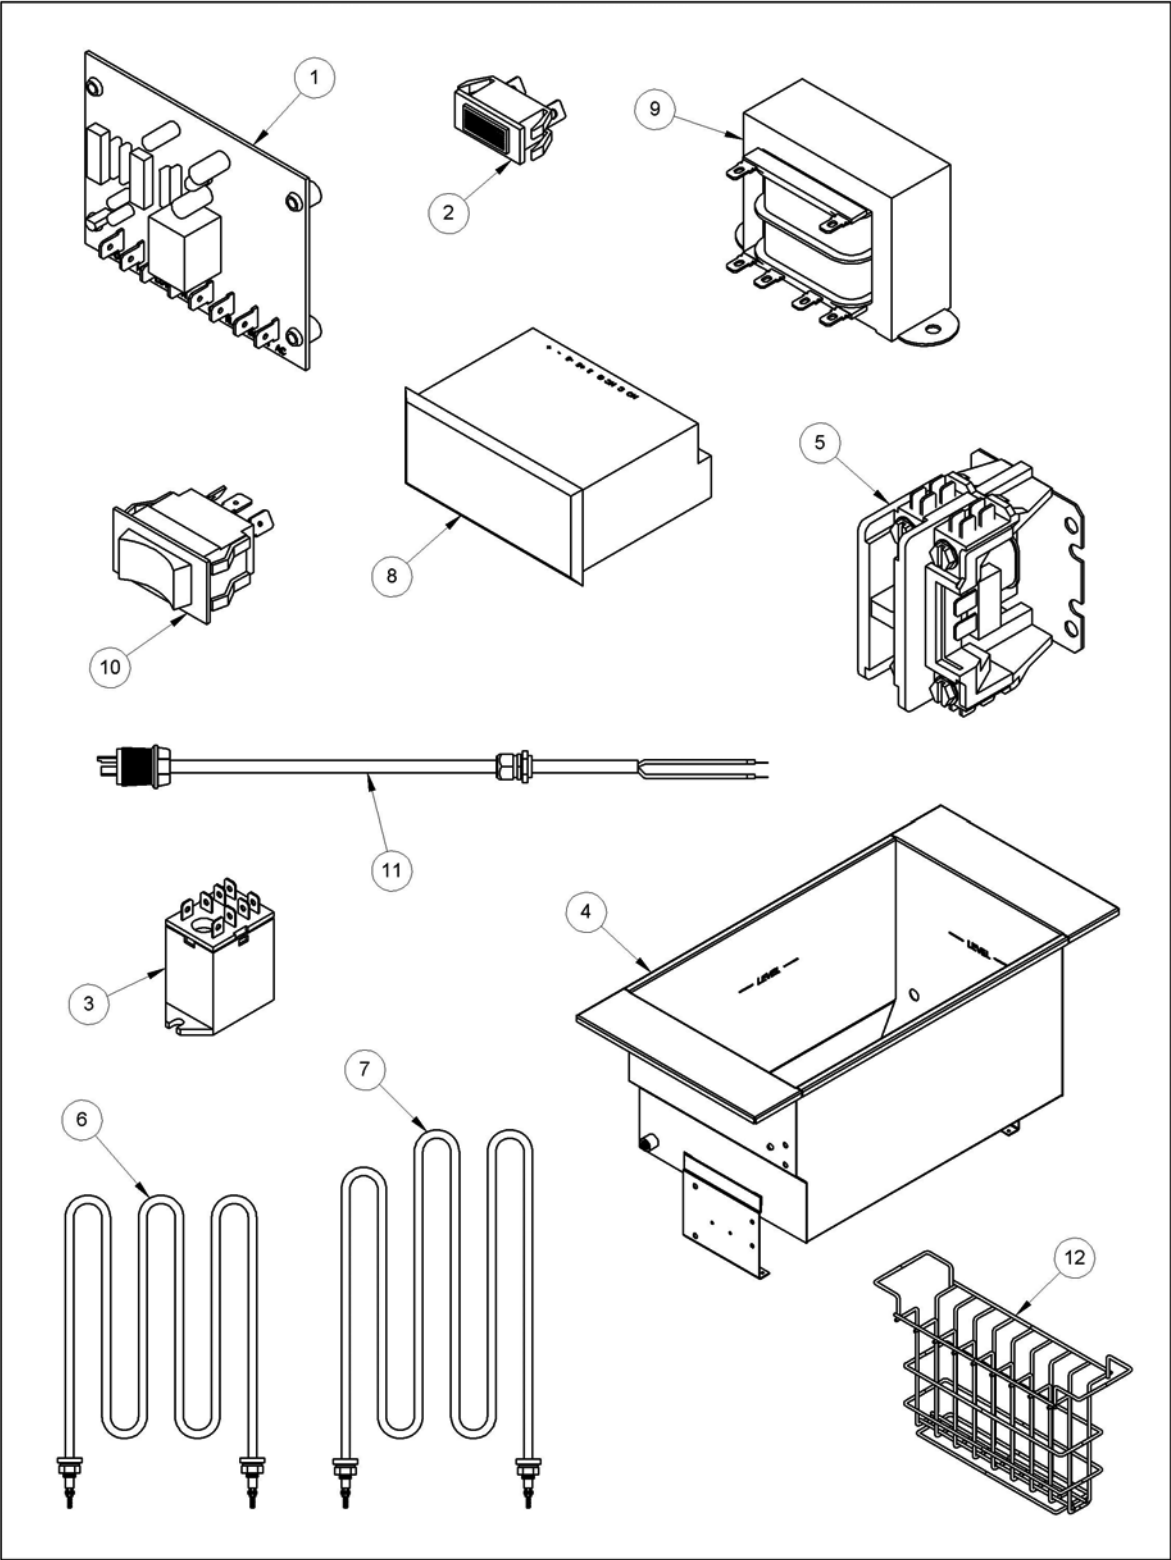

## Exploded Parts Manual CRTE

**PARTS**

## PARTS LIST

Item	Part No.	Description	Digital	Solid State
1	60087202	Control, Liquid Level 24VAC	X	X
2	P5045044	Lamp, 28V Amber Rectangle	X	X
	P5045040	Lamp, 28V Red Rectangle		X
3	P5046688	Relay, 24VAC SPDT	X	X
4	B3323301	Tank, Weldment CRTE	X	X
5	60131201	Contact, 24V, 1 Pole 30A	X	X
6	P5046965	Element, Tubular 6KW 208V	Varies	
	P5046968	Element, Tubular 6KW 240V		
7	50008301	Element, Tubular 6KW 208V "New Style"		
	50008302	Element, Tubular 6KW 240V "New Style"		
8	60089502	Control, Thermostat Digital 24V 180F Green	X	
NS	60171201	Control, Thermostat Solid State 140-200F		X
NS	PP10704	Probe, Temperature CPI "Digital"	X	
NS	P8905-15	Probe, Temperature "Solid State"		X
NS	60128601	Switch, High Temperature Limit	X	X
9	PP10210	Transformer, 40VA 120/208/240V TO 24V	X	X
10	PP10559	Switch, Rocker DPDT 0-1-(1)	X	X
11	60129101	Cord, 30A Twist Lock Plug, NEMA-L6-30P	Varies	
	60129102	Cord, 30A Sleeved Twist Lock Plug, NEMA-L6-30P		
	60129103	Cord, 30A Angle Plug, NEMA-L6-30P		
	60129104	Cord, 30A Pin & Sleeve Plug, IEC 309-1 or IEC 309-2		
NS	60129001	Drain Hose, Assembly CRTE 4 Foot	X	X
12	B4512001	Rack, Soup	Varies	
NS	B3413501	Rack, 3 Product		