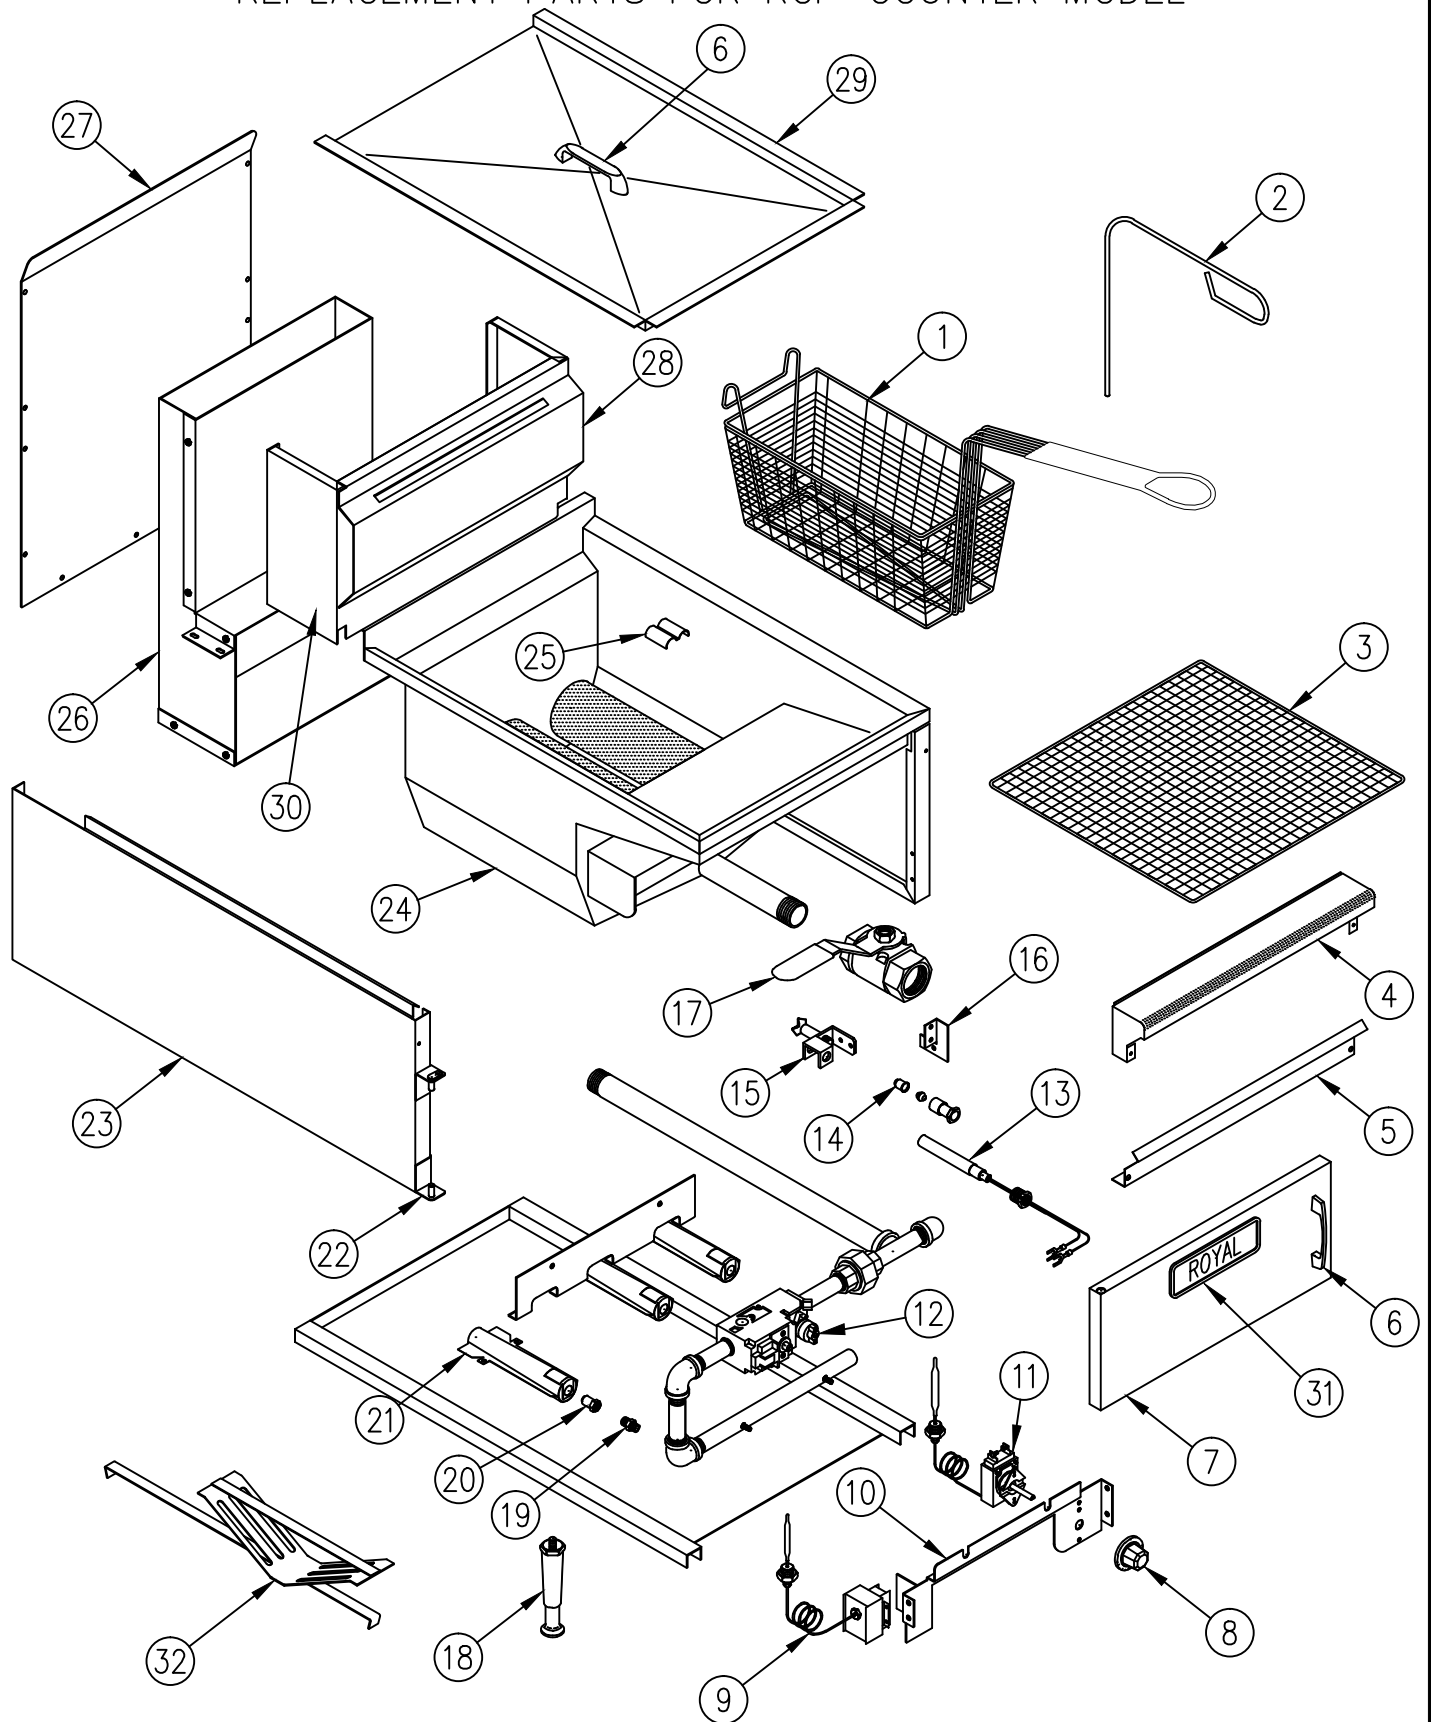

COUNTER FRYER

REPLACEMENT PARTS FOR RCF-COUNTER MODEL

ITEM NO.	PART NO.	DESCRIPTION
1	3100	Fryer Basket
2	3105	Goofer Rod (Declogger Rod)
3	3108	Crumb Screen - Fine Mesh
4	28617	Landing Ledge
5	28618	Top Front Angle
6	1005	Offset pull handle (chrome handle)
7	28612	Door panel
8	3110	Dial Knob For Thermostat
9	3112	Hi-limit switch
10	28613	Manifold Support Bracket
11	3113	Thermostat
12	3114	7000 BMVR Combo gas valve (3/4" inlet & outlet) NAT
	3115	7000 BMVR Combo gas valve (3/4" inlet & outlet) L.P.G.
13	3109	Thermopile
14	2209	#18 Pilot bell orifice only (Natural)
	2210	#10 Pilot bell orifice only (Propane)
15	3231	Pilot Burner w/bell orifice (Natural)
	3232	Pilot Burner w/bell orifice (Propane)
16	28619	Pilot Bracket
17	3133	Drain Valve
18	3604	4" Adjustable leg
19	1733	Orifice adaptor
20	1121-48	Orifice hood #48 (Natural)
	1122-56	Orifice hood #56 (Propane)
21	3135	Inshot burner w/air shutter 5 1/4"
22	28020	Bottom door hinge
23	28608	Side Panel - Left
	28607	Side Panel - Right
24	28601	Vessel weld assy 25lbs.
25	28005	Probe holder
26	28630	Flue box assy.
27	28611	Back Panel
28	28208	Basket hanger
29	28625	Tank Cover (Vessel)
30	28220	Vessel Riser Back
31	2648	Royal Range Logo
32	28623	Diffuser