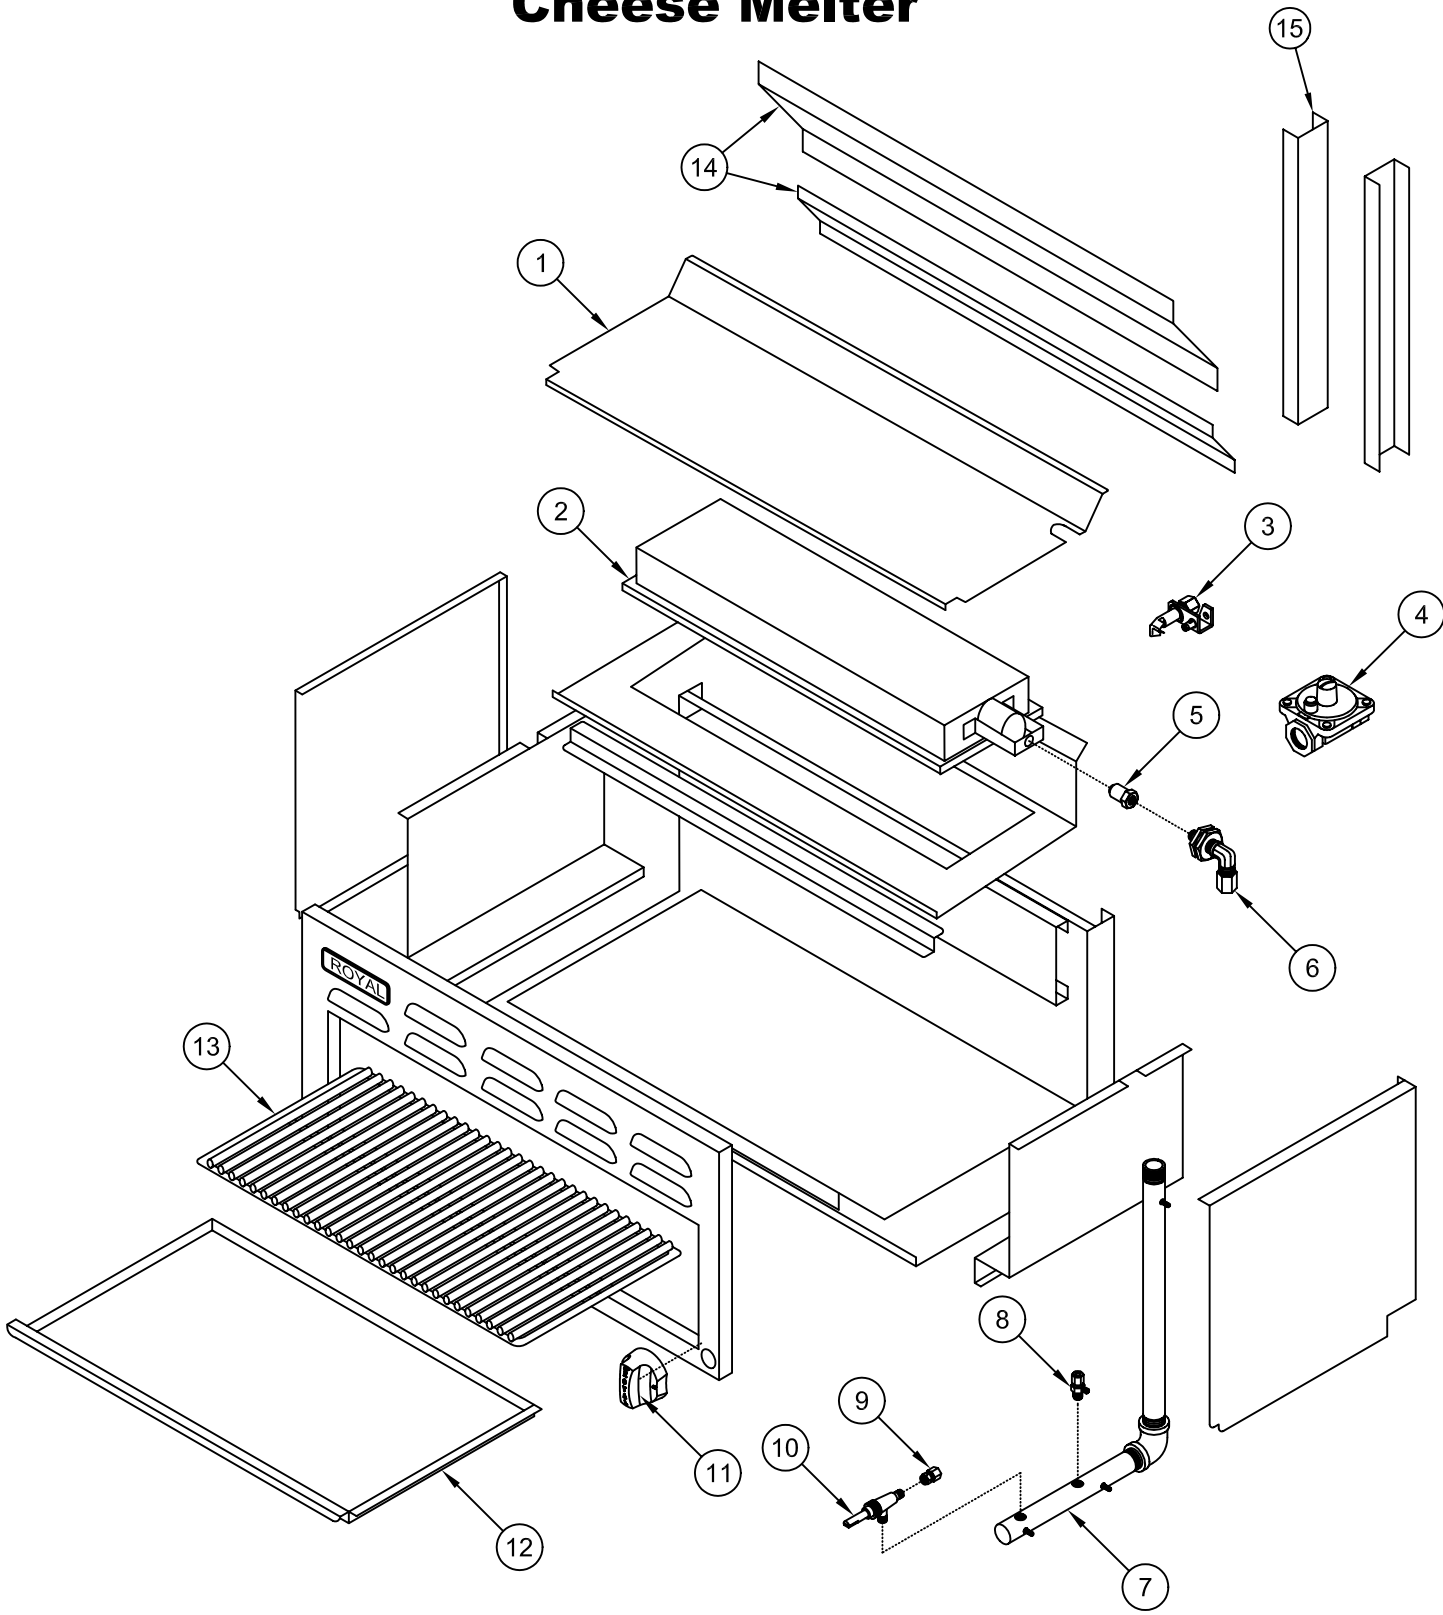

# RCM Cheese Melter

PILOT	ORIFICE HOOD	ORIFICE ELBOW	PILOT VALVE	VALVE ADAPTER	GAS VALVE	ON/OFF KNOB
3	5	6	8	9	10	11

## Cheese Melter

ITEM NO.	PART NO.	DESCRIPTION
1	29055	24" Top cover
	29075	36" Top cover
	29095	48" Top cover
	29115	60" Top cover
	29185	72" Top cover
2	1604	Infra-red burner – Small B-20 (RCM-24", 48", 60")
	1605	Infra-red burner – Big B-35 (RCM-36", 60", 72")
3	1649	Pilot burner w/bell orifice (natural gas)
	1650	Pilot burner w/bell orifice (propane gas)
	1651	#18 Pilot bell orifice only (natural gas)
	1652	#10 Pilot bell orifice only (propane gas)
4	1618	Gas pressure regulator (natural gas)
	1619	Gas pressure regulator (propane Gas)
5	2007-46 1121-46 2008-55 1121-55	Orifice spud #46 (brass) natural gas, 20,000BTU * <i>Orifice hood #46 (alternate) natural gas 20,000 BTU *</i> Orifice spud #55 (brass) natural gas, 20,000 BTU * <i>Orifice hood #55 (alternate) propane gas, 20,000 BTU *</i> * Please verify which construction is applicable for your burner type.
	2009-39 1121-39 2010-52 1122-52	Orifice spud #39 (brass) natural gas, 30,000 BTU * Orifice hood # 39 (alternate) natural gas, 30,000 BTU * Orifice spud #52 (brass) propane gas, 30,000 BTU * Orifice hood #52 (alternate) propane gas, 30,000 BTU * * Please verify which construction is applicable for your burner type.
6	1213	90° Orifice elbow, rectangular (brass)
	1508	3/8" CC x 3/8-27 Orifice elbow (brass)
7	1620	Manifold pipe assembly (right side gas inlet)
	1665	Manifold pipe assembly (left side complimentary assembly)
8	1120	1/8" NPT x 3/16" CC Adjustable single pilot valve (brass)
9	1627	3/8-27 x 3/8" CC Adapter
10	1628	Gas valve (brass) w/out orifice
11	3102	Blue knob – flat side down
12	29143	24" Crumb tray
	29153	36" Crumb tray
	29163	48" Crumb tray
	29173	60" Crumb tray
	29183	72" Crumb tray