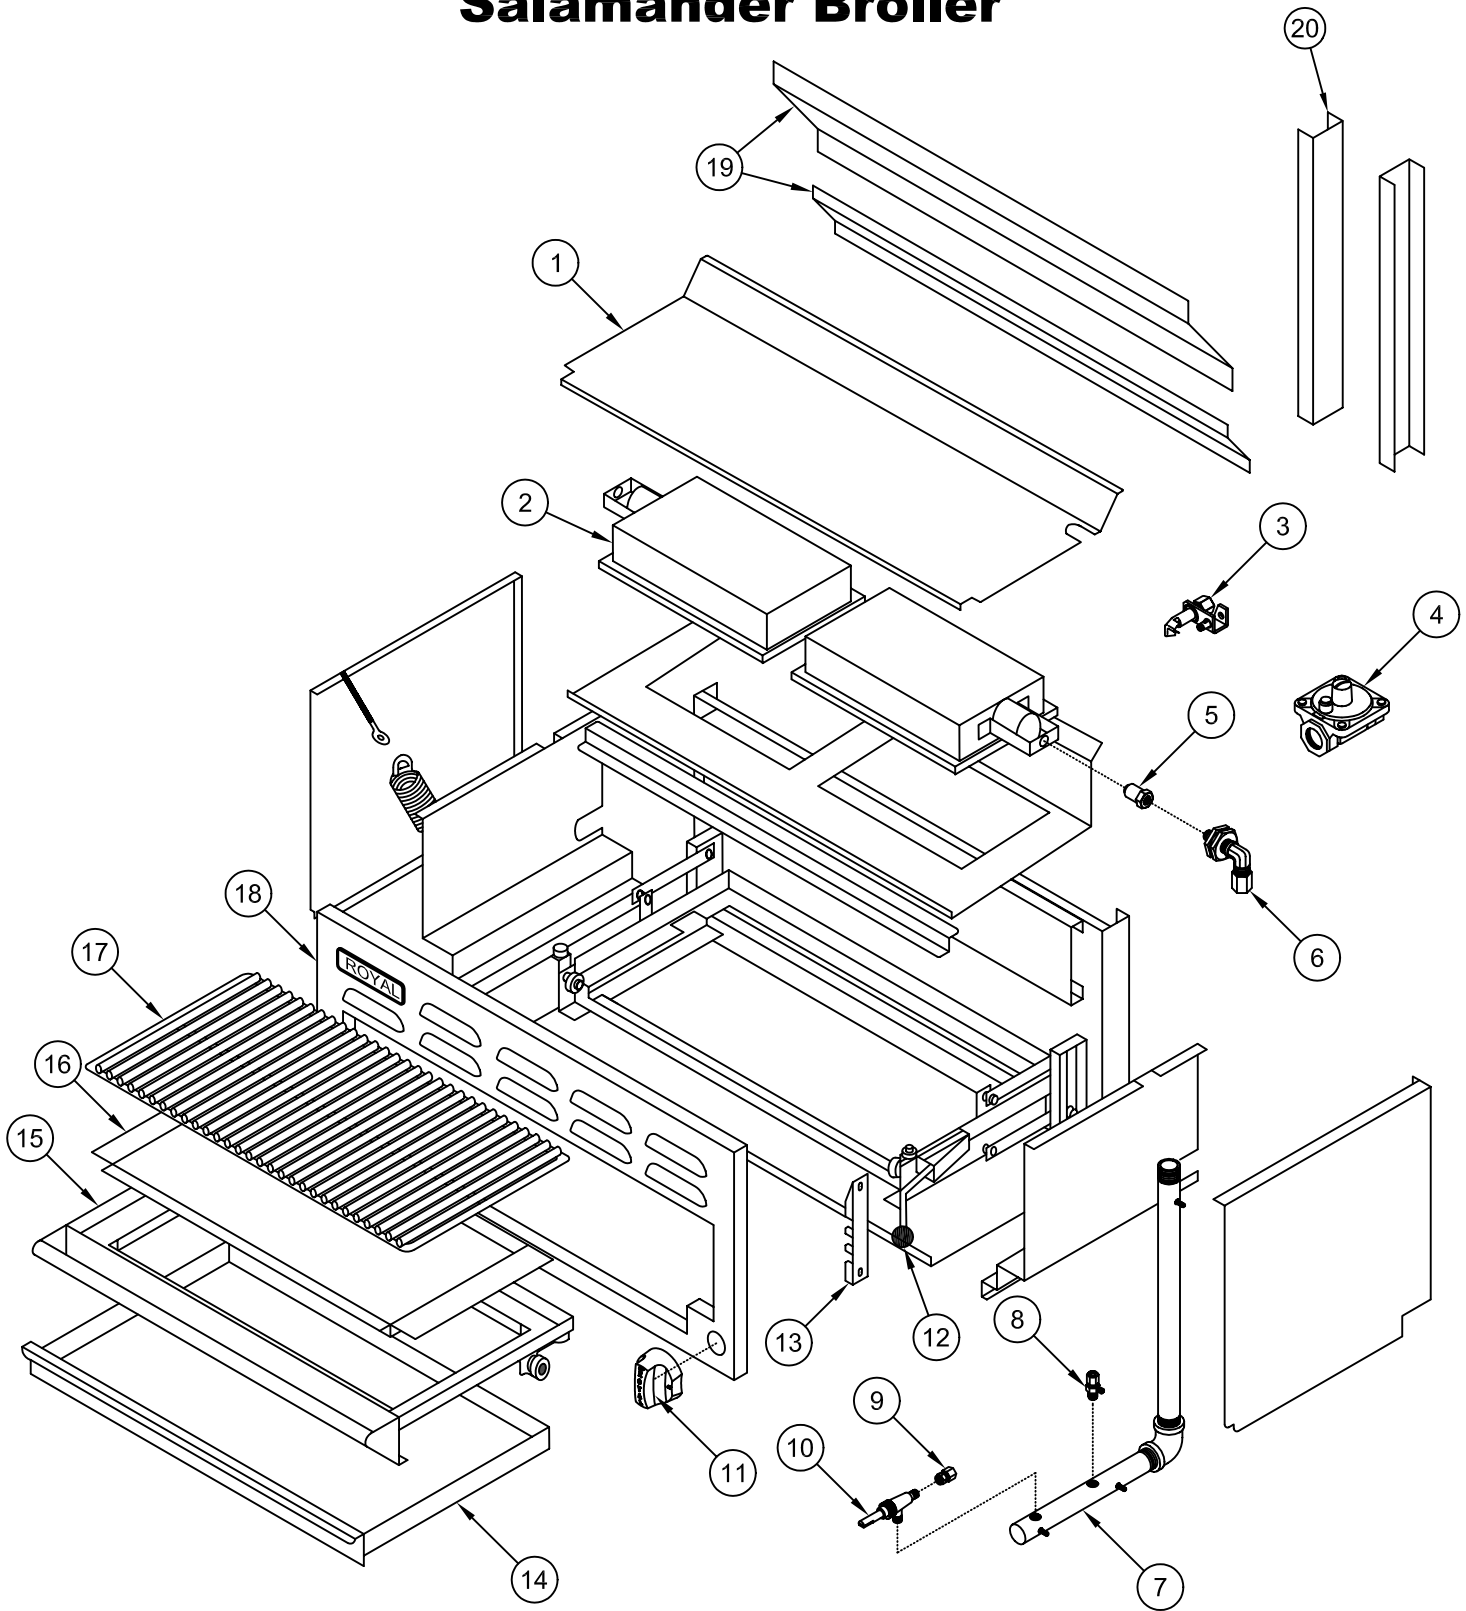

RSB Salamander Broiler

PILOT	ORIFICE HOOD	ORIFICE ELBOW	PILOT VALVE	VALVE ADAPTER	GAS VALVE	ON/OFF KNOB
						
3	5	6	8	9	10	11

RSB

Salamander Broiler

ITEM NO.	PART NO.	DESCRIPTION
1	29055	24" Top cover
	29075	36" Top cover
	29095	48" Top cover
2	1603	Infra-red burner - Small B-15(RSB-36 – 2 burner)
	1604	Infra-red burner – Big B-20 (RSB-24 – 1 burner)
3	1649	Pilot burner with bell orifice (natural gas)
	1650	Pilot burner with bell orifice (propane Gas)
	1651	#18 Pilot bell orifice only (natural gas)
	1652	#10 Pilot bell orifice only (propane Gas)
4	1618	Gas pressure regulator (natural gas)
	1619	Gas pressure regulator (propane Gas)
5	2007-46 1121-46 2008-55 1122-55	Orifice spud #46 (brass), natural gas (for 24"), 20,000 BTU * Orifice hood #46 (alternate), natural gas (for 24"), 20,000 BTU * Orifice spud #55 (brass), propane gas (for 24"), 20,000 BTU * Orifice hood #55 (alternate), propane gas (for 24"), 20,000 BTU * * Please verify which construction is applicable for your burner type.
	2007-48 1121-48 2008-56 1122-56	Orifice spud #48 (brass), natural gas (for 36"), 18,000 BTU Orifice hood #48 (alternate) natural gas (for 36") 18,000 BTU Orifice spud # 56 (brass), propane gas (for 36") 18,000 BTU Orifice hood #56 (alternate), propane gas (for 36"), 18,000 BTU * Please verify which construction is applicable for your burner type.
6	1508	3/8" CC x 3/8-27 Orifice elbow (brass)
	1213	90° Orifice elbow (rectangular) (brass)
7	1620	Manifold pipe assembly (right side gas inlet)
	1665	Manifold pipe assembly (left side assembly)
8	1120	1/8" NPT x 3/16" CC Adjustable single pilot valve (brass)
9	1627	3/8-27 x 3/8" CC Adapter (gas valve)
10	1628	Gas valve (brass) w/out orifice
11	3102	Blue knob – flat side down
12	29066	24" Cradle frame assembly
	29086	36" Cradle frame assembly
	29106	48" Cradle frame assembly
13	1629	Latch bracket