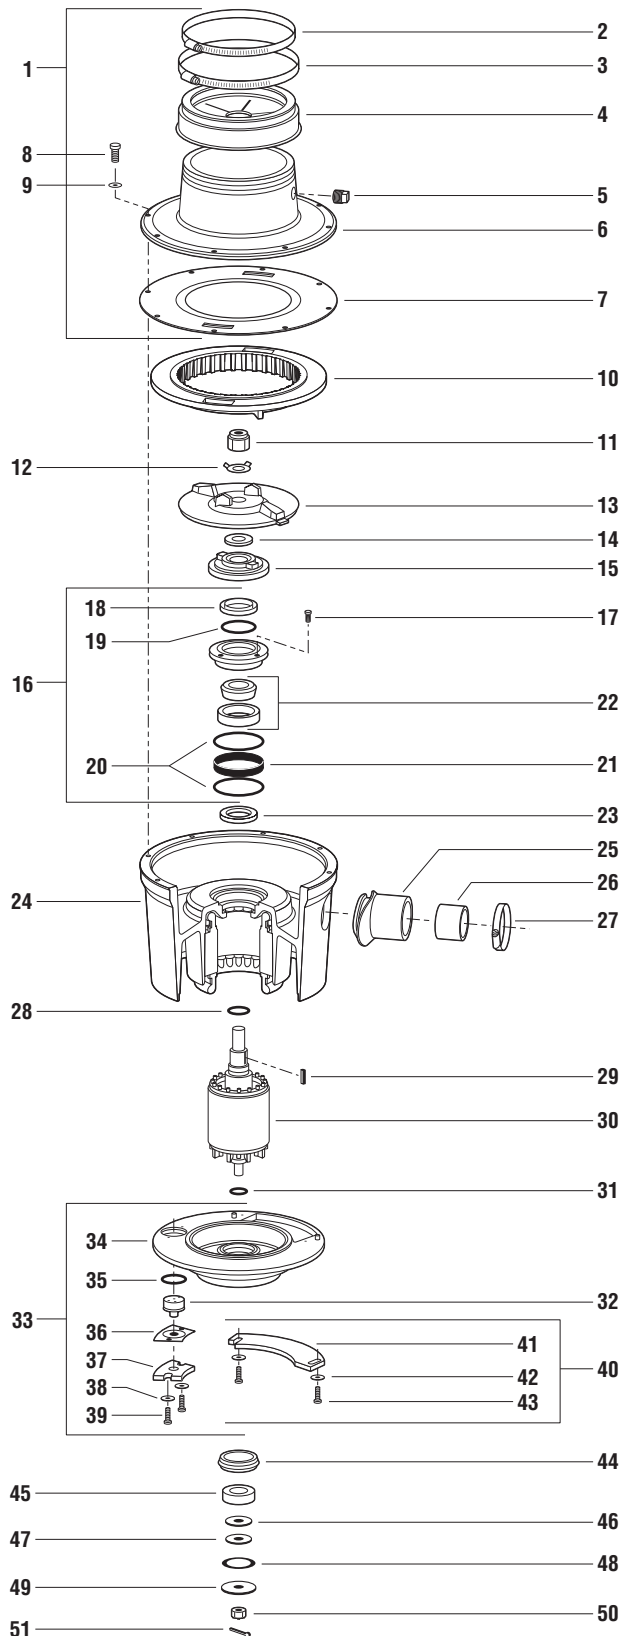

Salvajor Model 100 1 HP - 3 Phase

Series J Disposer Parts Breakdown *For Serial Numbers starting at: 17865*

NO.	PART NO.	DESCRIPTION
1	980131	TOP HOUSING ASSY (includes 2 thru 7)
2	M116	CLAMP
3	M128	CLAMP
4	2357A	HYCAR ADAPTOR
5	PL5	PLUG 1/2" PLASTIC
6	983010	TOP HOUSING
7	996045	CENTER GASKET (S)(C)
8	997022	SCREW 5/16-18 X 1" HHCAP
9	997123	WASHER FLAT 11/32 x 5/8OD SS
10	8SWX	SHREDDER (C)
11	7814RN	ROTOR NUT (S)(C)
12	997092	LOCK WASHER (S)(C)
13	983015	FACE PLATE (C)
14	996025	ROTOR SHAFT GASKET (S)(C)
15	980132	ROTOR BASE (S)(C)
16	980007	TOP END BELL ASSY (S) (includes 17 thru 21)
17	997066	SCREW 10-32 X 5/8" (S)
18	S67350B	VARILIP SEAL (S)
19	995009	SPACER SEAL TEB (S)
20	12151	O-RING (S)
21	ANL79X15S	TOLERANCE RING (S)
22	985001	BEARING CUP/CONE TOP (S)
23	S67350	VARILIP SEAL (S)
24	MH21007	HOUSING W/STATOR 1HP 208-230/460V 3-PH
25	RDO	DRAIN OUTLET 2"
26	DI	DRAIN INSERT 2"
27	M40	CLAMP DISPOSER 2"
28	11026	O-RING (S)
29	31634	KEY 3/16 x 3/16 x 3/4" (S)
30	991106	MOTOR ROTOR 100-3
31	996020	O-RING (S)
32	KL1003	KLIXON
33	BEBA123G	BOTTOM END BELL ASSY (includes 34 thru 40)
34	983016	BOTTOM END BELL
35	123	KLIXON O-RING (S)
36	KLCG	KLIXON COVER GASKET
37	KLC	KLIXON COVER
38	997043	WASHER 10-32
39	997067	SCREW 10-32 X 3/4"
40	JBCA	JUNCTION BOX COVER ASSY (includes 41,42,43)
41	JBC	JUNCTION BOX COVER
42	997024	WASHER 3/4" OD 3/16" ID
43	997067	SCREW 10-32 X 3/4"
44	996023	BEB RUBBER ISOLATOR (S)
45	6205	BOTTOM BEARING (S)
46	987002	DRIVE WASHER (S)
47	996024	FRICTION WASHER (S)
48	987003	WAVE WASHER (S)
49	987001	RETAINING WASHER (S)
50	997050	CASTLE NUT (S)
51	997051	COTTER PIN (S)

SEAL AND CUTTING KITS

KSH123	Seal Kit (All Models)
KCJ1	Cutting Kit (Model 75-125)

(S) Designates Parts included in Seal Kit (C) Designates Parts included in Cutting Kit

SPECIFY VOLTAGE AND PHASE WHEN ORDERING