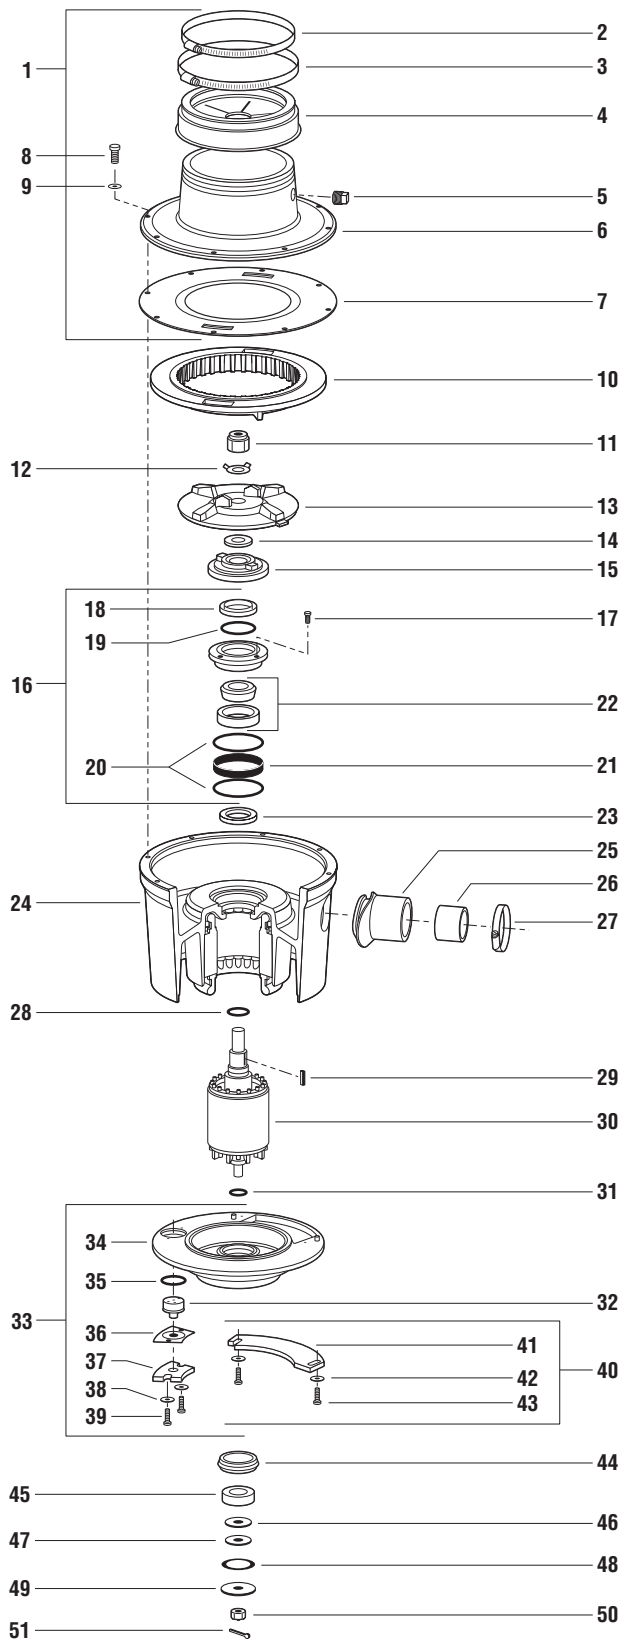

Salvajor Model 150 1½ HP - 3 Phase

Series J Disposer Parts Breakdown *For Serial Numbers starting at: 158243*

NO.	PART NO.	DESCRIPTION
1	980131	TOP HOUSING ASSY (includes 2 thru 7)
2	M116	CLAMP
3	M128	CLAMP
4	2357A	HYCAR ADAPTOR
5	PL5	PLUG 1/2" PLASTIC
6	983010	TOP HOUSING
7	996045	CENTER GASKET (S)(C)
8	997022	SCREW 5/16-18 X 1" HHCAP
9	997123	WASHER FLAT 11/32 X 5/800 SS
10	8SWX	SHREDDER (C)
11	7814RN	ROTOR NUT (S)(C)
12	997092	LOCK WASHER (S)(C)
13	983004	FACE PLATE (C)
14	996025	ROTOR SHAFT GASKET (S)(C)
15	980132	ROTOR BASE (S)(C)
16	980007	TOP END BELL ASSY (S) (includes 17 thru 21)
17	997066	SCREW 10-32 X 5/8" (S)
18	S67350B	VARILIP SEAL (S)
19	995009	SPACER SEAL TEB (S)
20	12151	O-RING (S)
21	ANL79X15S	TOLERANCE RING (S)
22	985001	BEARING CUP/CONE TOP (S)
23	S67350	VARILIP SEAL (S)
24	MH21507	HOUSING W/STATOR 1-1/2HP 208-230/460V 3-PH
25	RDO	DRAIN OUTLET 2"
26	DI	DRAIN INSERT 2"
27	M40	CLAMP DISPOSER 2"
28	11026	O-RING (S)
29	31634	KEY 3/16 x 3/16 x 3/4" (S)
30	991107	MOTOR ROTOR 150-3
31	996020	O-RING (S)
32	KL2003	KLIXON
33	BEBA123G	BOTTOM END BELL ASSY (includes 34 thru 40)
34	983016	BOTTOM END BELL
35	123	KLIXON O-RING (S)
36	KLCG	KLIXON COVER GASKET
37	KLC	KLIXON COVER
38	997043	WASHER 10-32
39	997067	SCREW 10-32 X 3/4"
40	JBCA	JUNCTION BOX COVER ASSY (includes 41,42,43)
41	JBC	JUNCTION BOX COVER
42	997024	WASHER 3/4" OD 3/16" ID
43	997067	SCREW 10-32 X 3/4"
44	996023	BEB RUBBER ISOLATOR (S)
45	6205	BOTTOM BEARING (S)
46	987002	DRIVE WASHER (S)
47	996024	FRICTION WASHER (S)
48	987003	WAVE WASHER (S)
49	987001	RETAINING WASHER (S)
50	997050	CASTLE NUT (S)
51	997051	COTTER PIN (S)

SEAL AND CUTTING KITS

KSH123	Seal Kit (All Models)
KCJ2	Cutting Kit (Model 150-200)

(S) Designates Parts included in Seal Kit (C) Designates Parts included in Cutting Kit

SPECIFY VOLTAGE AND PHASE WHEN ORDERING