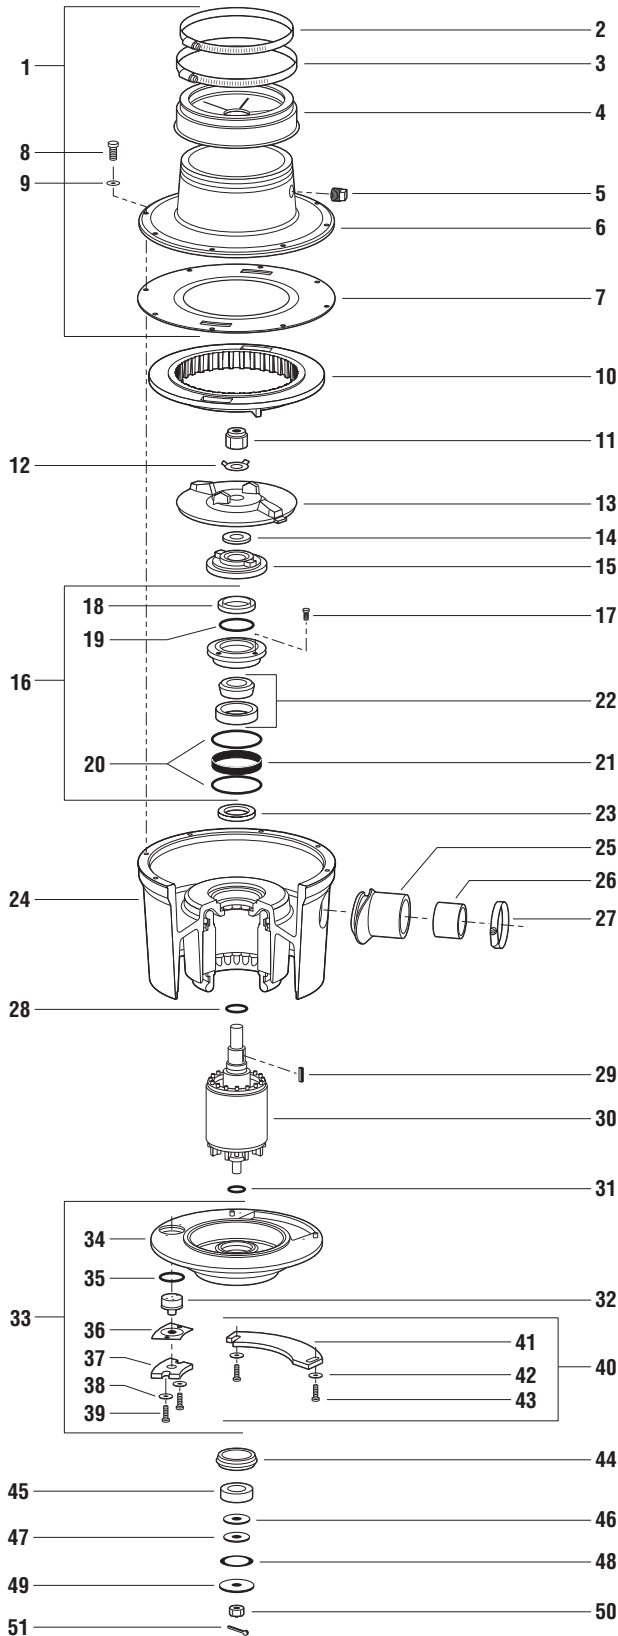

Salvajor Model 75

3/4 HP - 3 Phase

Series J Disposer Parts Breakdown *For Serial Numbers starting at: 74220*

NO.	PART NO.	DESCRIPTION
1	980131	TOP HOUSING ASSY (includes 2 thru 7)
2	M116	CLAMP
3	M128	CLAMP
4	2357A	HYCAR ADAPTOR
5	PL5	PLUG 1/2" PLASTIC
6	983010	TOP HOUSING
7	996045	CENTER GASKET (S)(C)
8	997022	SCREW 5/16-18 X 1" HHCAP
9	997123	WASHER FLAT 11/32 x 5/8OD SS
10	8SWX	SHREDDER (C)
11	7814RN	ROTOR NUT (S)(C)
12	997092	LOCK WASHER (S)(C)
13	983015	FACE PLATE (C)
14	996025	ROTOR SHAFT GASKET (S)(C)
15	980132	ROTOR BASE (S)(C)
16	980007	TOP END BELL ASSY (S) (includes 17 thru 21)
17	997066	SCREW 10-32 X 5/8" (S)
18	S67350B	VARILIP SEAL (S)
19	995009	SPACER SEAL TEB (S)
20	12151	O-RING (S)
21	ANL79X15S	TOLERANCE RING (S)
22	985001	BEARING CUP/CONE TOP (S)
23	S67350	VARILIP SEAL (S)
24	MH20757	HOUSING W/STATOR 3/4HP 208-230/460V 3-PH
25	RDO	DRAIN OUTLET 2"
26	DI	DRAIN INSERT 2"
27	M40	CLAMP DISPOSER 2"
28	11026	O-RING (S)
29	31634	KEY 3/16 x 3/16 x 3/4" (S)
30	991106	MOTOR ROTOR 75-3
31	996020	O-RING (S)
32	KL1003	KLIXON
33	BEBA123G	BOTTOM END BELL ASSY (includes 34 thru 40)
34	983016	BOTTOM END BELL
35	123	KLIXON O-RING (S)
36	KLCG	KLIXON COVER GASKET
37	KLC	KLIXON COVER
38	997043	WASHER 10-32
39	997067	SCREW 10-32 X 3/4"
40	JBCA	JUNCTION BOX COVER ASSY (includes 41,42,43)
41	JBC	JUNCTION BOX COVER
42	997024	WASHER 3/4" OD 3/16" ID
43	997067	SCREW 10-32 X 3/4"
44	996023	BEB RUBBER ISOLATOR (S)
45	6205	BOTTOM BEARING (S)
46	987002	DRIVE WASHER (S)
47	996024	FRICTION WASHER (S)
48	987003	WAVE WASHER (S)
49	987001	RETAINING WASHER (S)
50	997050	CASTLE NUT (S)
51	997051	COTTER PIN (S)

SEAL AND CUTTING KITS

KSH123	Seal Kit (All Models)
KCJ1	Cutting Kit (Model 75-125)

(S) Designates Parts included in Seal Kit (C) Designates Parts included in Cutting Kit

SPECIFY VOLTAGE AND PHASE WHEN ORDERING