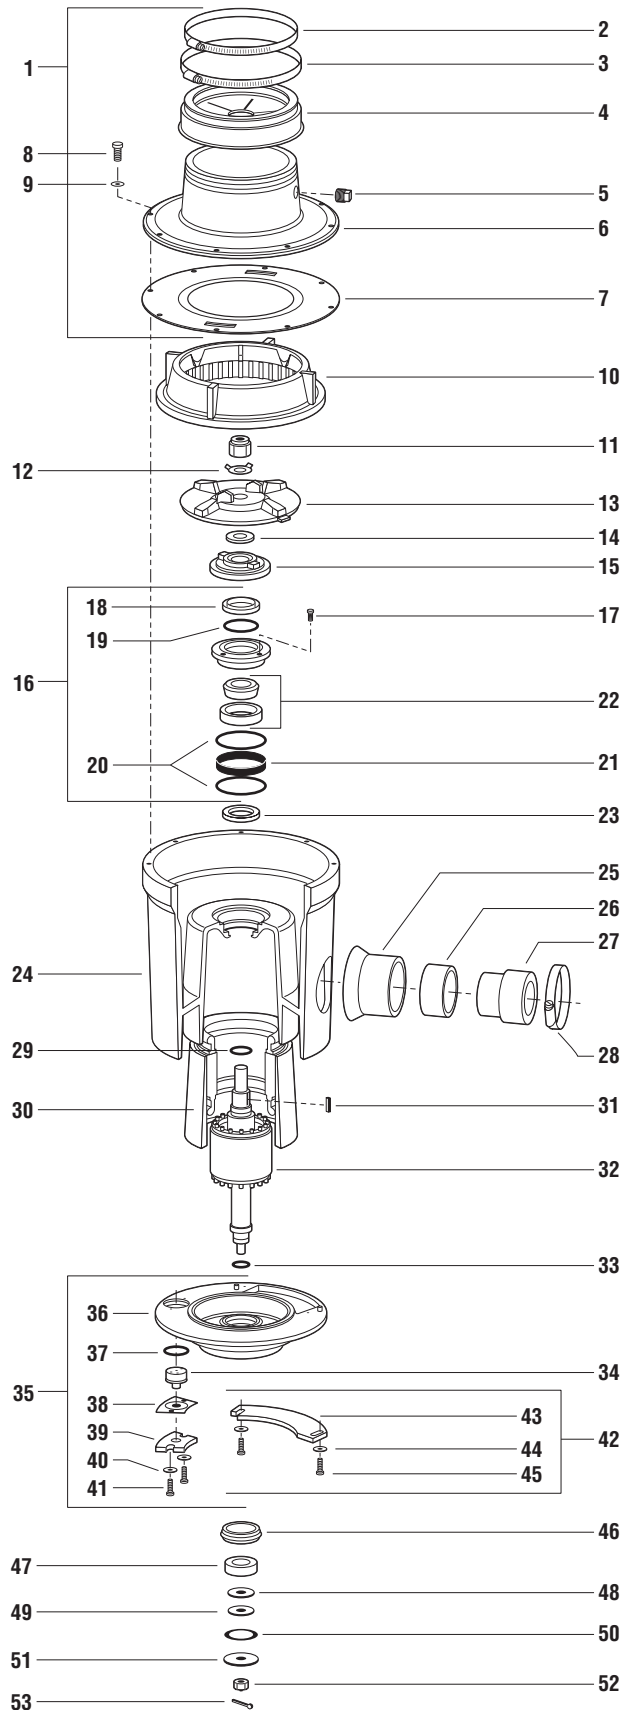

Salvajor Model 750 7½ HP - 3 Phase

Series H Disposer Parts Breakdown *For Serial Numbers starting at 5100*

NO.	PART NO.	DESCRIPTION
1	980131	TOP HOUSING ASSY (includes 2 thru 7)
2	M116	CLAMP
3	M128	CLAMP
4	2357A	HYCAR ADAPTOR
5	PL5	PLUG 1/2" PLASTIC
6	983010	TOP HOUSING
7	996045	CENTER GASKET (S)(C)
8	997022	SCREW 5/16-18 X 1" HHCAP
9	997123	WASHER FLAT 11/32 x 5/8OD SS
10	10S	SHREDDER (C)
11	7814RN	ROTOR NUT (S)(C)
12	997092	LOCK WASHER (S)(C)
13	983007	FACE PLATE (C)
14	996025	ROTOR SHAFT GASKET (S)(C)
15	980132	ROTOR BASE (S)(C)
16	980007	TOP END BELL ASSY (S) (includes 17 thru 21)
17	997066	SCREW 10-32 X 5/8" (S)
18	S67350B	VARILIP SEAL (S)
19	995009	SPACER SEAL TEB (S)
20	12151	O-RING (S)
21	ANL79X15S	TOLERANCE RING (S)
22	985001	BEARING CUP/CONE TOP (S)
23	S67350	VARILIP SEAL (S)
24	MH3	MOTOR HOUSING 3"
25	996037	DRAIN OUTLET 3"
26	988015	DRAIN INSERT 3"
27	996038	DRAIN ADAPTOR 2"-3"
28	997131	CLAMP DISPOSER 3"
29	11026	O-RING (S)
30	750MH1	STATOR W/MOTOR HOUSING INSERT
31	997070	KEY 3/16 x 3/16 x 1" (S)
32	7518	MOTOR ROTOR 750-3
33	996020	O-RING (S)
34	KL7503	KLIXON
35	BEBA7G	BOTTOM END BELL ASSY (includes 36 thru 42)
36	983017	BOTTOM END BELL
37	222	KLIXON O-RING (S)
38	KLCG	KLIXON COVER GASKET
39	KLC	KLIXON COVER
40	997043	WASHER 10-32
41	997067	SCREW 10-32 X 3/4"
42	JBCA	JUNCTION BOX COVER ASSY (includes 43,44,45)
43	JBC	JUNCTION BOX COVER
44	997024	WASHER 3/4" OD 3/16" ID
45	997067	SCREW 10-32 X 3/4"
46	996023	BEB RUBBER ISOLATOR (S)
47	6205	BOTTOM BEARING (S)
48	987002	DRIVE WASHER (S)
49	996024	FRICTION WASHER (S)
50	987003	WAVE WASHER (S)
51	987001	RETAINING WASHER (S)
52	997050	CASTLE NUT (S)
53	997051	COTTER PIN (S)

SEAL AND CUTTING KITS

KSH123	Seal Kit (All Models)
KCGRF7	Cutting Kit (Model 750)

(S) Designates Parts included in Seal Kit (C) Designates Parts included in Cutting Kit

The Salvajor Company

4530 East 75th Terrace
Kansas City, MO 64132-2081 USA