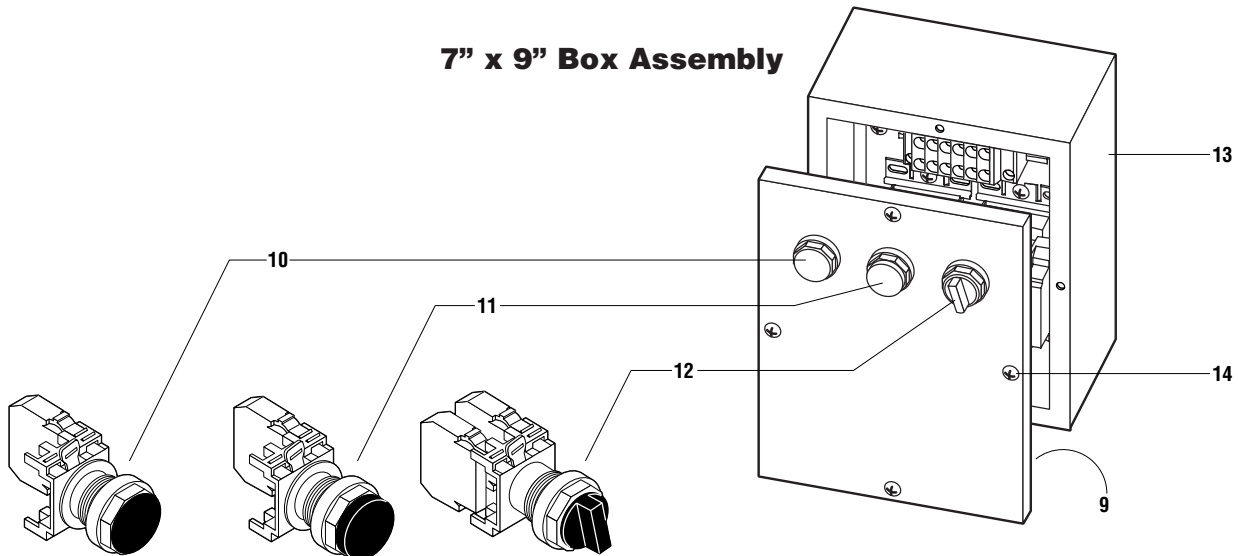

Salvajor Model MRSS

Manual Reversing

PRE-WIRED CONTROL PANEL PARTS BREAKDOWN

MRSS Item Numbers

VOLTAGE	PHASE	ITEM NO.
115	1	MRSS4
208 or 230	1	MRSS5
208 or 230	3	MRSS7
460	3	MRSS9

ITEM	PART NO.	DESCRIPTION
1	79IP	Inner Panel MRSS
2a	994305	Contact Assembly 115V
2b	994306	Contact Assembly 208-230V
2c	994307	Contact Assembly 460V
2d	994299	Auxiliary Contact*
2e	994302	Mechanical Interlock*
2f	994173	Contact 115V*
2g	994363	Contact 208-230V*
2h	994316	Contact 460V*
3	994294	End Clamp
4	994292	Terminal Block
5	994293	End Barrier
6	994005	Din Rail Mounting Track
7	SCR1032	Ground Screw 10-32
8	997093	Screw 10-32 X 3/8"
9	79GA	Lid Gasket Assembly
10	ABD100B	Button Start
11	ABD200A	Button Stop
12	980141	Selector Switch
13	79BA	7" X 9" Box Assembly
14	997032	Screw 10-32 X 5/8"

* Included with 2a, 2b, or 2c

7" x 9" Box Assembly

(Model MRSS-LD on other side)

Salvajor Model MRSS-LD

Manual Reversing with Line Disconnect

PRE-WIRED CONTROL PANEL PARTS BREAKDOWN

(Model MRSS on other side)

MRSS-LD Item Numbers

VOLTAGE	PHASE	ITEM NO.
115	1	MRSSLD4
208 or 230	1	MRSSLD5
208 or 230	3	MRSSLD7
460	3	MRSSLD9

ITEM	PART NO.	DESCRIPTION
1	122IP	Inner Panel MRSS-LD
2a	994305	Contact Assembly 115V
2b	994306	Contact Assembly 208-230V
2c	994307	Contact Assembly 460V
2d	994299	Auxiliary Contact*
2e	994302	Mechanical Interlock*
2f	994173	Contact 115V*
2g	994363	Contact 208-230V*
2h	994316	Contact 460V*
3	994294	End Clamp
4	994292	Terminal Block
5	994293	End Barrier
6	994005	Din Rail Mounting Track
7	994177	Line Disconnect Assembly
7a	984016	Line Disconnect Handle
8	SCR1032	Ground Screw 10-32
9	997093	Screw 10-32 X 3/8"
10	ABD100B	Button Start
11	ABD200A	Button Stop
12	980141	Selector Switch
13	122GA	Lid Gasket Assembly
14	1212BA	12" Box Assembly
15	997032	Screw 10-32 X 5/8"