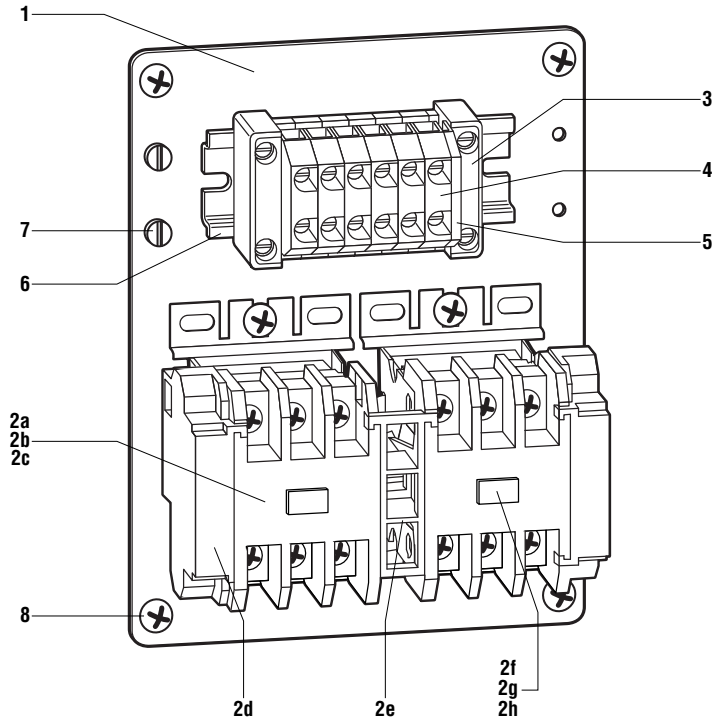

Salvajor Model MRSS

Manual Reversing

PRE-WIRED CONTROL PANEL PARTS BREAKDOWN

MRSS Item Numbers

VOLTAGE	PHASE	ITEM NO.
115	1	MRSS4
208 or 230	1	MRSS5
208 or 230	3	MRSS7
460	3	MRSS9

ITEM	PART NO.	DESCRIPTION
1	79IP	Inner Panel MRSS
2a	994305	Contact Assembly 115V
2b	994306	Contact Assembly 208-230V
2c	994307	Contact Assembly 460V
2d	994299	Auxiliary Contact*
2e	994302	Mechanical Interlock*
2f	994173	Contact 115V*
2g	994363	Contact 208-230V*
2h	994316	Contact 460V*
3	994294	End Clamp
4	994292	Terminal Block
5	994293	End Barrier
6	994005	Din Rail Mounting Track
7	SCR1032	Ground Screw 10-32
8	997093	Screw 10-32 X 3/8"
9	79GA	Lid Gasket Assembly
10	ABD100B	Button Start
11	ABD200A	Button Stop
12	980141	Selector Switch
13	79BA	7" X 9" Box Assembly
14	997032	Screw 10-32 X 5/8"

* Included with 2a, 2b, or 2c

7" x 9" Box Assembly

(Model MRSS-LD on other side)

Salvajor Model MRSS-LD

Manual Reversing with Line Disconnect

PRE-WIRED CONTROL PANEL PARTS BREAKDOWN

(Model MRSS on other side)

MRSS-LD Item Numbers

VOLTAGE	PHASE	ITEM NO.
115	1	MRSSLD4
208 or 230	1	MRSSLD5
208 or 230	3	MRSSLD7
460	3	MRSSLD9

ITEM	PART NO.	DESCRIPTION
1	122IP	Inner Panel MRSS-LD
2a	994305	Contact Assembly 115V
2b	994306	Contact Assembly 208-230V
2c	994307	Contact Assembly 460V
2d	994299	Auxiliary Contact*
2e	994302	Mechanical Interlock*
2f	994173	Contact 115V*
2g	994363	Contact 208-230V*
2h	994316	Contact 460V*
3	994294	End Clamp
4	994292	Terminal Block
5	994293	End Barrier
6	994005	Din Rail Mounting Track
7	994177	Line Disconnect Assembly
7a	984016	Line Disconnect Handle
8	SCR1032	Ground Screw 10-32
9	997093	Screw 10-32 X 3/8"
10	ABD100B	Button Start
11	ABD200A	Button Stop
12	980141	Selector Switch
13	122GA	Lid Gasket Assembly
14	1212BA	12" Box Assembly
15	997032	Screw 10-32 X 5/8"