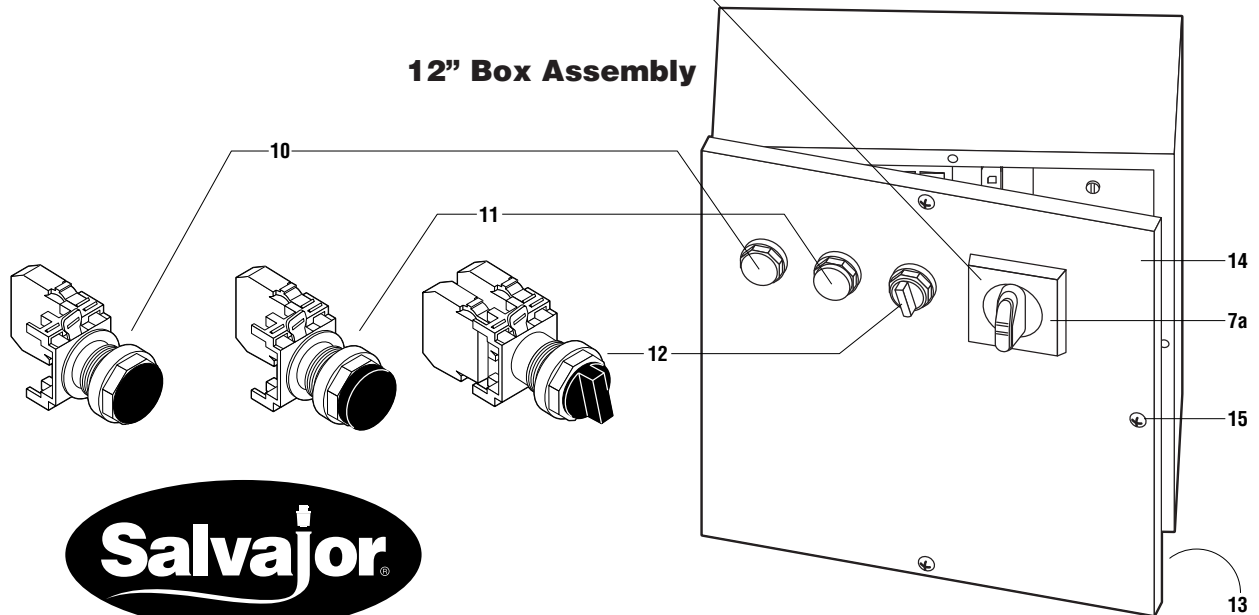

12" Box Assembly

The Salvajor Company 4530 East 75th Terrace Kansas City, Missouri 64132-2081, USA

1-800-821-3136

(816) 363-1030

FAX: 1-800-832-9373

www.salvajor.com

Email: sales@salvajor.com

service@salvajor.com

Manufacturers of Commercial Food Waste Disposing Systems since 1944