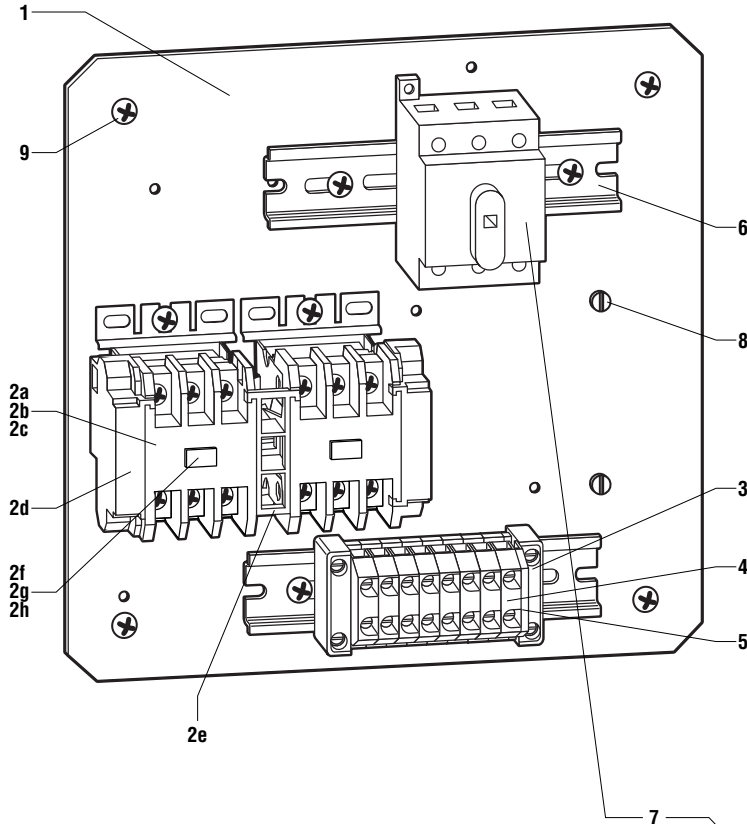

Salvajor Model MRSS

Manual Reversing

PRE-WIRED CONTROL PANEL PARTS BREAKDOWN

MRSS Item Numbers

VOLTAGE	PHASE	ITEM NO.
115	1	MRSS4
208 or 230	1	MRSS5
208 or 230	3	MRSS7
460	3	MRSS9

ITEM	PART NO.	DESCRIPTION
1	79IP	Inner Panel MRSS
2a	994305	Contact Assembly 115V
2b	994306	Contact Assembly 208-230V
2c	994307	Contact Assembly 460V
2d	994299	Auxiliary Contact*
2e	994302	Mechanical Interlock*
2f	994173	Contact 115V*
2g	994363	Contact 208-230V*
2h	994316	Contact 460V*
3	994294	End Clamp
4	994292	Terminal Block
5	994293	End Barrier
6	994005	Din Rail Mounting Track
7	SCR1032	Ground Screw 10-32
8	997093	Screw 10-32 X 3/8"
9	79GA	Lid Gasket Assembly
10	ABD100B	Button Start
11	ABD200A	Button Stop
12	980141	Selector Switch
13	79BA	7" X 9" Box Assembly
14	997032	Screw 10-32 X 5/8"

* Included with 2a, 2b, or 2c

7" x 9" Box Assembly

(Model MRSS-LD on other side)

Salvajor Model MRSS-LD

Manual Reversing with Line Disconnect

PRE-WIRED CONTROL PANEL PARTS BREAKDOWN

(Model MRSS on other side)

MRSS-LD Item Numbers

VOLTAGE	PHASE	ITEM NO.
115	1	MRSSLD4
208 or 230	1	MRSSLD5
208 or 230	3	MRSSLD7
460	3	MRSSLD9

ITEM	PART NO.	DESCRIPTION
1	122IP	Inner Panel MRSS-LD
2a	994305	Contact Assembly 115V
2b	994306	Contact Assembly 208-230V
2c	994307	Contact Assembly 460V
2d	994299	Auxiliary Contact*
2e	994302	Mechanical Interlock*
2f	994173	Contact 115V*
2g	994363	Contact 208-230V*
2h	994316	Contact 460V*
3	994294	End Clamp
4	994292	Terminal Block
5	994293	End Barrier
6	994005	Din Rail Mounting Track
7	994177	Line Disconnect Assembly
7a	984016	Line Disconnect Handle
8	SCR1032	Ground Screw 10-32
9	997093	Screw 10-32 X 3/8"
10	ABD100B	Button Start
11	ABD200A	Button Stop
12	980141	Selector Switch
13	122GA	Lid Gasket Assembly
14	1212BA	12" Box Assembly
15	997032	Screw 10-32 X 5/8"