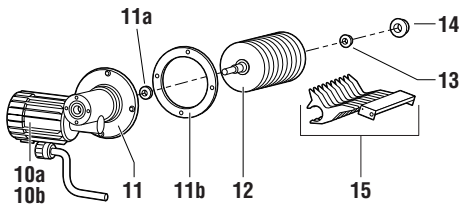

Salvajor TroughVeyor

PARTS BREAKDOWN with serial numbers starting 2427-3255

(Left hand shown, Right hand similar)

Item #9

Item #16

Item #20

ITEM PART NO. DESCRIPTION

1a	980114	Door Assembly w/Proximity Magnet (SN 2958-3255, includes 1c)
1b	980084	Door Assembly w/Proximity Magnet (SN 2427-2957, includes 1c)
1b	SM47X5	Rubber Flap Gasket
2	980086	Salvage Basin
3	980085	Screen Assembly (2 pieces)
4	998058	Drain Valve
5	982132	Pump Cover
6	982123	Service Cover
7	980558	Proximity Switch Retrofit Kit
8a	320UL	Control Panel 208-230V 3PH
8b	396UL	Control Panel 460V 3PH
9a	980120R	Gearmotor Assembly 208-230V 1PH (used on 208V prior to serial number 3000, includes items 10-15)
9b	980120L	Gearmotor Assembly 208-230V 1PH (used on 208V prior to serial number 2999, includes items 10-15)
9c	980121R	Gearmotor Assembly 208-230/460V 3PH
9d	980121L	Gearmotor Assembly 208-230/460V 3PH
10a	981002	Gearmotor 208-230/460V 3PH
10b	991058	Gearmotor 208-230V 1PH
11	980060	Separator Cap Assembly (includes 11a and 11b)
11a	995007	Seal
11b	SM52G	Gasket
12	980059	Separator Assembly
13	995005	Bearing
14	SM4RBC	Bearing Carrier
15	980046	Separator Cleaner Assembly
16	980095	Water Harness Assembly (includes 17-19)
17	GP4007	Solenoid Valve Repair Kit
18	GP234024	Solenoid Coil 24V
19	998112	Tempering Valve (repair kit #998028)
20a	980077	Pump and Motor Assembly 208-230/460V 3PH (includes items 21-30)
20b	980076	Pump and Motor Assembly 208-230V 1PH (prior to serial number 3000, includes items 21-30)
21	980074	Pump Assembly (includes 22-29)
22	988010	Pump Housing
23	997089	Cap Screw (not used on 1-phase)
24	996027	Impeller
25	ECK511	Seal Kit
26	996047	Gasket
27	996028	O-Ring
28	988009	Pump Base
29	996030	V-Ring
30a	991060	Pump Motor 208-230V 1PH
30b	991061	Pump Motor 208-230/460V 3PH
31	982199	Tank Motor Base Bracket (sold separately)
32	15X90QEL	Elbow 1-1/2" x 90 Rubber (sold separately)
33	996019	Elbow Pump Discharge (sold separately)
34	988017	Nipple 12" PVC
35	TV84	Discharge Pipe Support Bracket
36	15X15BR	Coupling 1-1/2" x 1-1/2"