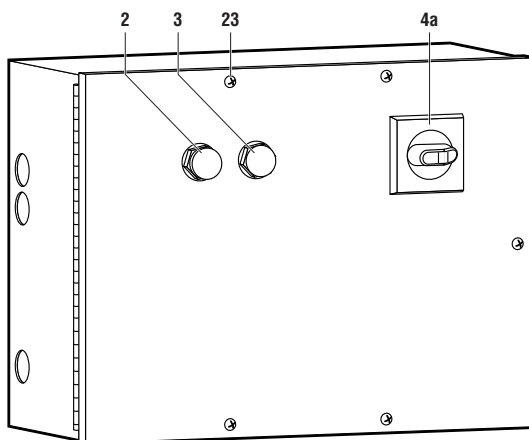

Item Numbers

VOLTAGE	PHASE	ITEM NO.
208 or 230	3	320UL
460	3	396UL

Control Box Assembly

ITEM PART NO. DESCRIPTION

1a	980320IP	Inner Panel Assembly 208-230V 3PH
1b	980396IP	Inner Panel Assembly 460V 3PH
2	ABD100B24	Start Button
3	ABD200A	Stop Button
4	994177	Line Disconnect Assembly (includes 4a)
4a	994263	Disconnect Handle
5	12155GA	Gasket Assembly (4 pieces)
6	994174	Contactors 24V (2 used on 208-230V, 4 on 460V)
7a	994115a	Transformer 208-230V 3PH with Fuses
7b	994115b	Transformer 460V 3PH with Fuses
8a	994095	Fuse 1 Amp (for 208-230V 3PH)
8b	994122	Fuse 1/2 Amp (for 460V 3PH)
9	994295	Din Rail Mounting Track
10	994294	End Block for Terminal Strip
11	994292	Terminal Block for Terminal Strip
12	994293	End Barrier for Terminal Strip
13	994123	Overload Mounting Base
14a	994108	Overload .66 Amps (for 208-230V 3PH)
14b	994291	Overload .33 Amps (for 460V 3PH)
15	994080	Alternator 24V
16	994233	Jumper (not used on 208-230V)
17	994125	Timer 24V with Jumper (not used on 208-230V)
18	994063	Relay 24V
19	994064	Relay Base 24V
20	997146	Screw 10-32 x 1"
21	997093	Screw 10-32 x 3/8"
22	SCR1032	Ground Screw 10-32
23	997032	Screw 10-32 x 5/8"