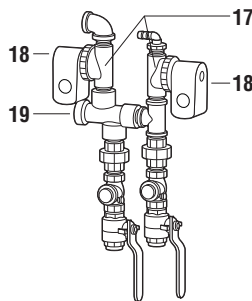

Salvajor TroughVeyor

PARTS BREAKDOWN with serial numbers starting 2427-3255

(Left hand shown, Right hand similar)

Item #9

Item #16

Item #20

ITEM PART NO. DESCRIPTION

1a	980114	Door Assembly w/Proximity Magnet (SN 2958-3255, includes 1c)
1b	980084	Door Assembly w/Proximity Magnet (SN 2427-2957, includes 1c)
1b	SM47X5	Rubber Flap Gasket
2	980086	Salvage Basin
3	980085	Screen Assembly (2 pieces)
4	998058	Drain Valve
5	982132	Pump Cover
6	982123	Service Cover
7	980558	Proximity Switch Retrofit Kit
8a	320UL	Control Panel 208-230V 3PH
8b	396UL	Control Panel 460V 3PH
9a	980120R	Gearmotor Assembly 208-230V 1PH (used on 208V prior to serial number 3000, includes items 10-15)
9b	980120L	Gearmotor Assembly 208-230V 1PH (used on 208V prior to serial number 2999, includes items 10-15)
9c	980121R	Gearmotor Assembly 208-230/460V 3PH
9d	980121L	Gearmotor Assembly 208-230/460V 3PH
10a	981002	Gearmotor 208-230/460V 3PH
10b	991058	Gearmotor 208-230V 1PH
11	980060	Separator Cap Assembly (includes 11a and 11b)
11a	995007	Seal
11b	SM52G	Gasket
12	980059	Separator Assembly
13	995005	Bearing
14	SM4RBC	Bearing Carrier
15	980046	Separator Cleaner Assembly
16	980095	Water Harness Assembly (includes 17-19)
17	GP4007	Solenoid Valve Repair Kit
18	GP234024	Solenoid Coil 24V
19	998112	Tempering Valve (repair kit #998028)
20a	980077	Pump and Motor Assembly 208-230/460V 3PH (includes items 21-30)
20b	980076	Pump and Motor Assembly 208-230V 1PH (prior to serial number 3000, includes items 21-30)
21	980074	Pump Assembly (includes 22-29)
22	988010	Pump Housing
23	997089	Cap Screw (not used on 1-phase)
24	996027	Impeller
25	ECK511	Seal Kit
26	996047	Gasket
27	996028	O-Ring
28	988009	Pump Base
29	996030	V-Ring
30a	991060	Pump Motor 208-230V 1PH
30b	991061	Pump Motor 208-230/460V 3PH
31	982199	Tank Motor Base Bracket (sold separately)
32	15X90QEL	Elbow 1-1/2" x 90 Rubber (sold separately)
33	996019	Elbow Pump Discharge (sold separately)
34	988017	Nipple 12" PVC
35	TV84	Discharge Pipe Support Bracket
36	15X15BR	Coupling 1-1/2" x 1-1/2"