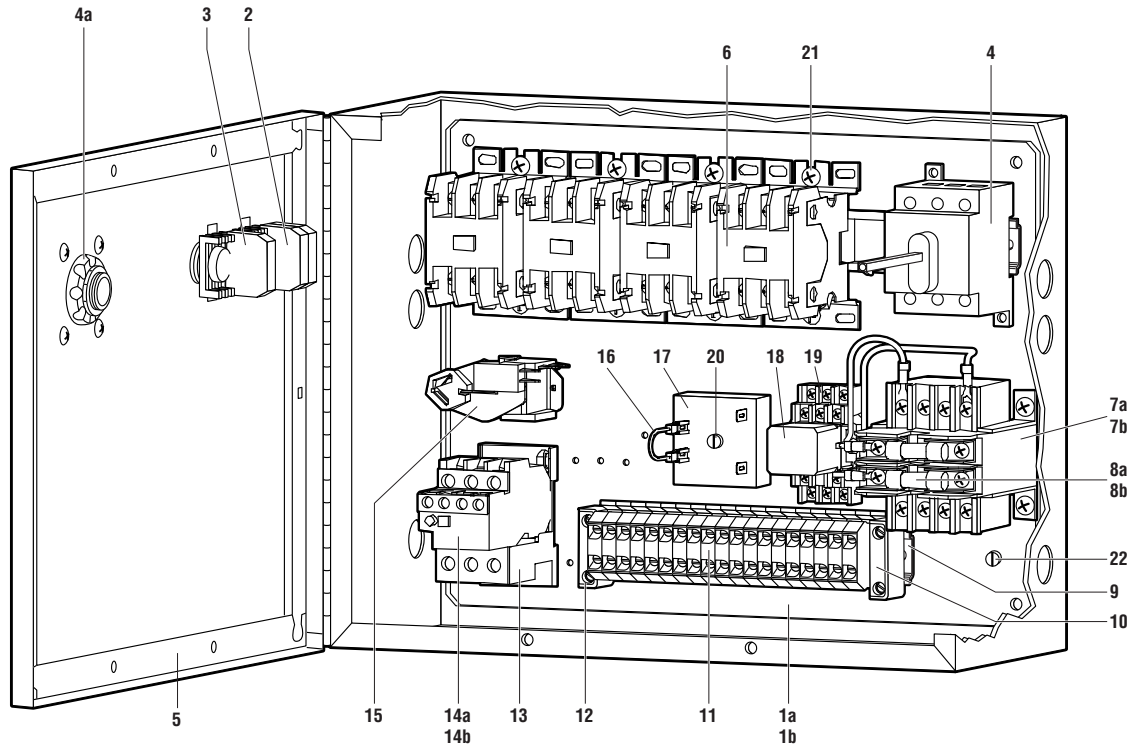

Item Numbers

VOLTAGE	PHASE	ITEM NO.
208 or 230	3	320UL
460	3	396UL

Control Box Assembly

ITEM PART NO. DESCRIPTION

1a	980320IP	Inner Panel Assembly 208-230V 3PH
1b	980396IP	Inner Panel Assembly 460V 3PH
2	ABD100B24	Start Button
3	ABD200A	Stop Button
4	994177	Line Disconnect Assembly (includes 4a)
4a	994263	Disconnect Handle
5	12155GA	Gasket Assembly (4 pieces)
6	994174	Contactors 24V (2 used on 208-230V, 4 on 460V)
7a	994115a	Transformer 208-230V 3PH with Fuses
7b	994115b	Transformer 460V 3PH with Fuses
8a	994095	Fuse 1 Amp (for 208-230V 3PH)
8b	994122	Fuse 1/2 Amp (for 460V 3PH)
9	994295	Din Rail Mounting Track
10	994294	End Block for Terminal Strip
11	994292	Terminal Block for Terminal Strip
12	994293	End Barrier for Terminal Strip
13	994123	Overload Mounting Base
14a	994108	Overload .66 Amps (for 208-230V 3PH)
14b	994291	Overload .33 Amps (for 460V 3PH)
15	994080	Alternator 24V
16	994233	Jumper (not used on 208-230V)
17	994125	Timer 24V with Jumper (not used on 208-230V)
18	994063	Relay 24V
19	994064	Relay Base 24V
20	997146	Screw 10-32 x 1"
21	997093	Screw 10-32 x 3/8"
22	SCR1032	Ground Screw 10-32
23	997032	Screw 10-32 x 5/8"