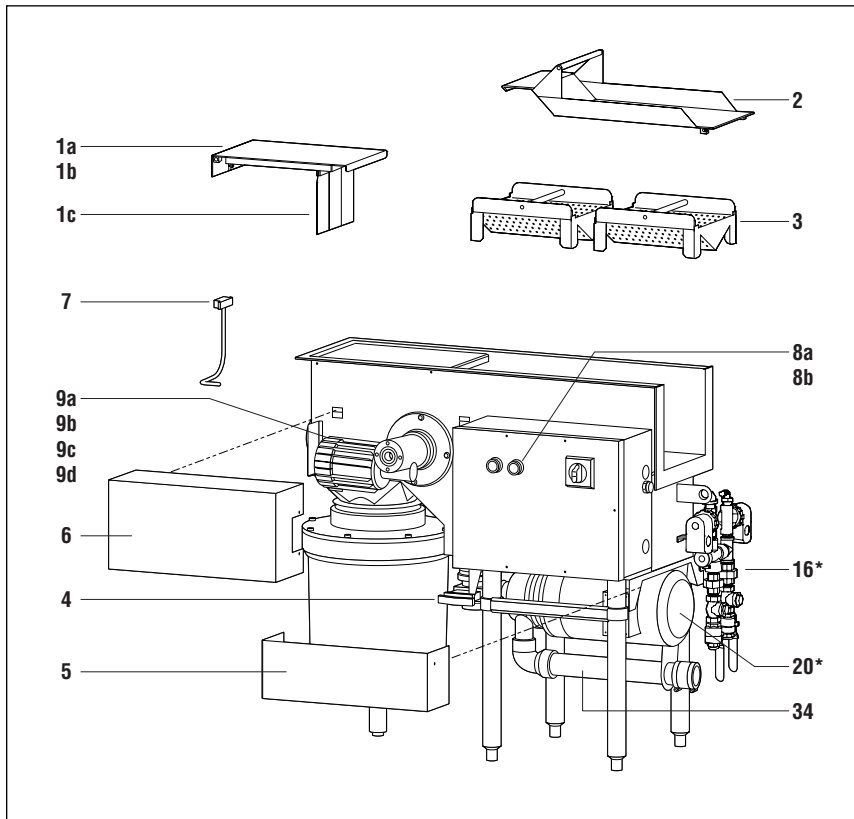

Salvajor TroughVeyor

PARTS BREAKDOWN with serial numbers starting 2427-3255

(Left hand shown, Right hand similar)

Item #9

Item #16

Item #20

ITEM PART NO. DESCRIPTION

1a	980114	Door Assembly w/Proximity Magnet (SN 2958-3255, includes 1c)
1b	980084	Door Assembly w/Proximity Magnet (SN 2427-2957, includes 1c)
1b	SM47X5	Rubber Flap Gasket
2	980086	Salvage Basin
3	980085	Screen Assembly (2 pieces)
4	998058	Drain Valve
5	982132	Pump Cover
6	982123	Service Cover
7	980558	Proximity Switch Retrofit Kit
8a	320UL	Control Panel 208-230V 3PH
8b	396UL	Control Panel 460V 3PH
9a	980120R	Gearmotor Assembly 208-230V 1PH (used on 208V prior to serial number 3000, includes items 10-15)
9b	980120L	Gearmotor Assembly 208-230V 1PH (used on 208V prior to serial number 2999, includes items 10-15)
9c	980121R	Gearmotor Assembly 208-230/460V 3PH
9d	980121L	Gearmotor Assembly 208-230/460V 3PH
10a	981002	Gearmotor 208-230/460V 3PH
10b	991058	Gearmotor 208-230V 1PH
11	980060	Separator Cap Assembly (includes 11a and 11b)
11a	995007	Seal
11b	SM52G	Gasket
12	980059	Separator Assembly
13	995005	Bearing
14	SM4RBC	Bearing Carrier
15	980046	Separator Cleaner Assembly
16	980095	Water Harness Assembly (includes 17-19)
17	GP4007	Solenoid Valve Repair Kit
18	GP234024	Solenoid Coil 24V
19	998112	Tempering Valve (repair kit #998028)
20a	980077	Pump and Motor Assembly 208-230/460V 3PH (includes items 21-30)
20b	980076	Pump and Motor Assembly 208-230V 1PH (prior to serial number 3000, includes items 21-30)
21	980074	Pump Assembly (includes 22-29)
22	988010	Pump Housing
23	997089	Cap Screw (not used on 1-phase)
24	996027	Impeller
25	ECK511	Seal Kit
26	996047	Gasket
27	996028	O-Ring
28	988009	Pump Base
29	996030	V-Ring
30a	991060	Pump Motor 208-230V 1PH
30b	991061	Pump Motor 208-230/460V 3PH
31	982199	Tank Motor Base Bracket (sold separately)
32	15X90QEL	Elbow 1-1/2" x 90 Rubber (sold separately)
33	996019	Elbow Pump Discharge (sold separately)
34	988017	Nipple 12" PVC
35	TV84	Discharge Pipe Support Bracket
36	15X15BR	Coupling 1-1/2" x 1-1/2"