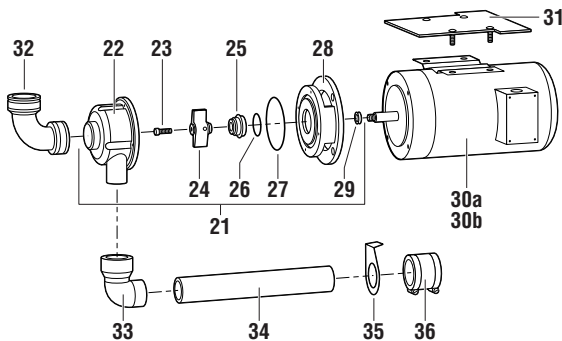

Salvajor TroughVeyor

PARTS BREAKDOWN with serial numbers starting 2427-3255

(Left hand shown, Right hand similar)

Item #9

Item #16

Item #20

ITEM PART NO. DESCRIPTION

1a	980114	Door Assembly w/Proximity Magnet (SN 2958-3255, includes 1c)
1b	980084	Door Assembly w/Proximity Magnet (SN 2427-2957, includes 1c)
1b	SM47X5	Rubber Flap Gasket
2	980086	Salvage Basin
3	980085	Screen Assembly (2 pieces)
4	998058	Drain Valve
5	982132	Pump Cover
6	982123	Service Cover
7	980558	Proximity Switch Retrofit Kit
8a	320UL	Control Panel 208-230V 3PH
8b	396UL	Control Panel 460V 3PH
9a	980120R	Gearmotor Assembly 208-230V 1PH (used on 208V prior to serial number 3000, includes items 10-15)
9b	980120L	Gearmotor Assembly 208-230V 1PH (used on 208V prior to serial number 2999, includes items 10-15)
9c	980121R	Gearmotor Assembly 208-230/460V 3PH
9d	980121L	Gearmotor Assembly 208-230/460V 3PH
10a	981002	Gearmotor 208-230/460V 3PH
10b	991058	Gearmotor 208-230V 1PH
11	980060	Separator Cap Assembly (includes 11a and 11b)
11a	995007	Seal
11b	SM52G	Gasket
12	980059	Separator Assembly
13	995005	Bearing
14	SM4RBC	Bearing Carrier
15	980046	Separator Cleaner Assembly
16	980095	Water Harness Assembly (includes 17-19)
17	GP4007	Solenoid Valve Repair Kit
18	GP234024	Solenoid Coil 24V
19	998112	Tempering Valve (repair kit #998028)
20a	980077	Pump and Motor Assembly 208-230/460V 3PH (includes items 21-30)
20b	980076	Pump and Motor Assembly 208-230V 1PH (prior to serial number 3000, includes items 21-30)
21	980074	Pump Assembly (includes 22-29)
22	988010	Pump Housing
23	997089	Cap Screw (not used on 1-phase)
24	996027	Impeller
25	ECK511	Seal Kit
26	996047	Gasket
27	996028	O-Ring
28	988009	Pump Base
29	996030	V-Ring
30a	991060	Pump Motor 208-230V 1PH
30b	991061	Pump Motor 208-230/460V 3PH
31	982199	Tank Motor Base Bracket (sold separately)
32	15X90QEL	Elbow 1-1/2" x 90 Rubber (sold separately)
33	996019	Elbow Pump Discharge (sold separately)
34	988017	Nipple 12" PVC
35	TV84	Discharge Pipe Support Bracket
36	15X15BR	Coupling 1-1/2" x 1-1/2"