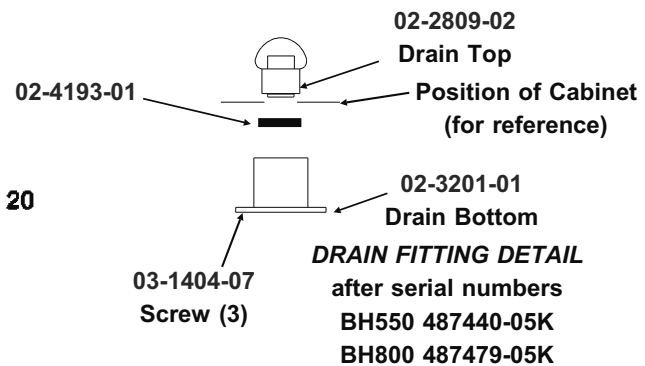

ITEM NUMBER	BH800 PART NUMBER	BH550 PART NUMBER	DESCRIPTION	ITEM NUMBER	BH800 PART NUMBER	BH550 PART NUMBER	DESCRIPTION
1	A32408-001	A33921-001	Canopy	12	03-1539-09	same	E-Clip
2	A32410-001	A32580-001	Baffle	13	03-0727-00	same	Thumb Screw
3	19-0503-04	same	Gasket	14	02-2809-01	same	Drain Top
4	A32418-020	A33922-020	Door Frame	15	13-0617-11	same	O-Ring
	A37640-021	A37639-021	Door Frame, C series	16	KLP7	same	Legs, painted
5	A32419-020	A33938-020	Door, incl 5a, 6, 22, 23	17	KLP8S	same	Legs, S.S.
5a	02-2881-02	02-2881-03	Drip molding	18	03-1404-07	same	Screw
6	13-0595-00	same	Door Gasket	19	03-1360-02	same	Screw
	(10')	(6')	order per foot	20	15-0711-01	same	Emblem
7	A32396-002	same	Hinge Rt.	21	03-1418-41	same	Screw
8	A32396-001	same	Hinge Left	22	A32546-001	same	Door Hinge Lft
9	02-2380-01	same	Hinge Bushing	23	A32546-002	same	Door Hinge Rt.
10	02-2380-02	same	Hinge Spacer	24	03-1423-07	same	Speed Nut for Baffle
11	02-2806-01	same	Shoulder Screw