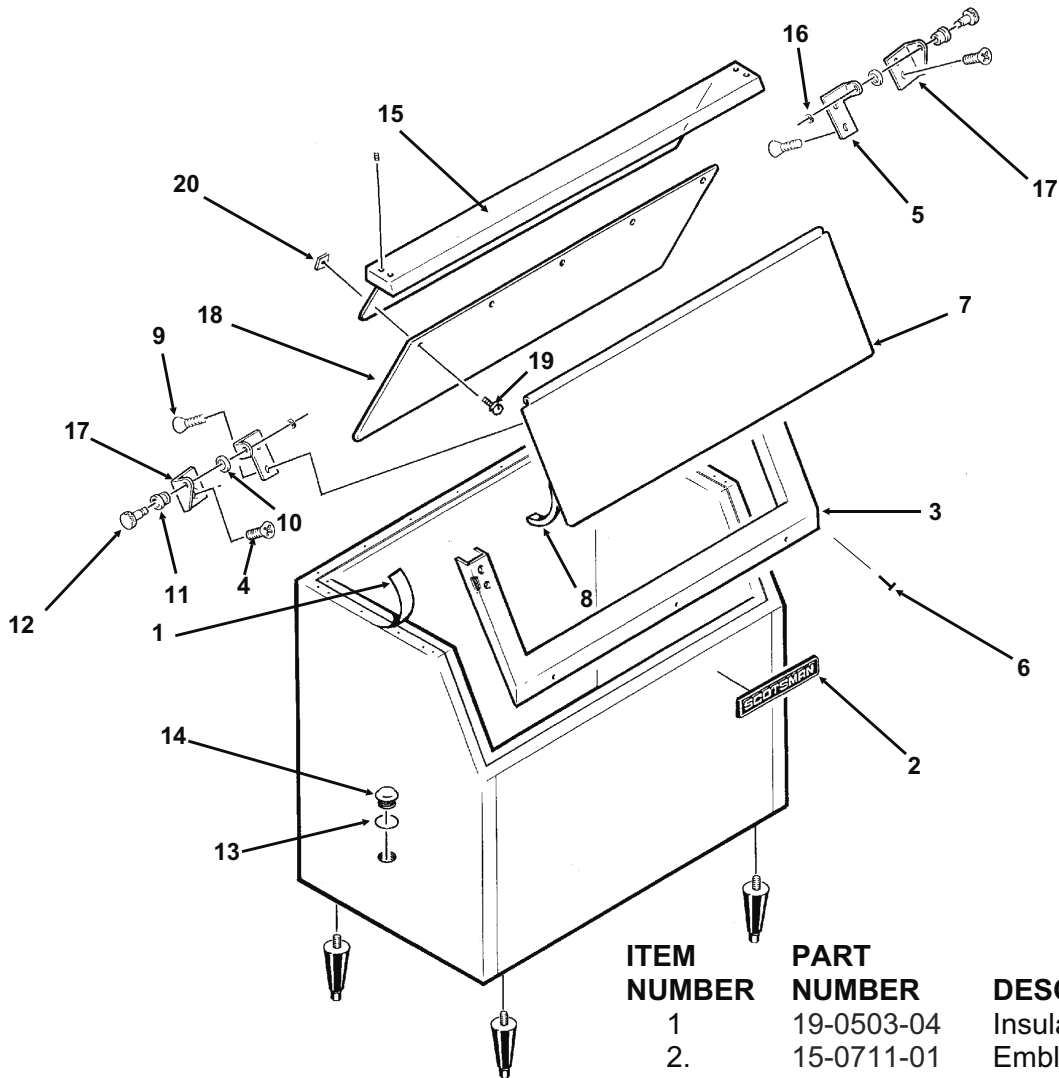

Bins, Condensers, and Accessories Service Parts

BH1000

Note: There are three distinct BH1000 bins:

BH1000 with a stainless steel liner uses bin door size 49.5" x 15" part number A32572-020.

BH1000A - (plastic liner) is as illustrated, using the parts list to the right. Door size = 52 x 15

BH1000C - door is 51 x 15

02-3223-01 Door
13-0595-00 Gasket / ft
02-3225-01 Hinge kit
02-3226-01 Pivot pin set

ITEM NUMBER	PART NUMBER	DESCRIPTION
1	19-0503-04	Insulating Tape
2	15-0711-01	Emblem
3	A32521-001	Door Frame
4	03-1360-02	Screw
5	A32546-002	Right Door Hinge
6	03-1404-07	Screw
7	A32518-020	Door
8	13-0595-00	Door gasket, req.7'
9	A32546-001	Left Door Hinge
10	02-2380-01	Hinge Bushing
11	02-2380-02	Bushing
12	02-2806-01	Screw
13	13-0617-11	O-Ring
14	02-2809-01	Drain top
15	A32395-001	Canopy Assembly
16	03-1539-09	E-Ring
17	A32396-001	Hinge Member Left
	A32396-002	Hinge Member Right
18	A32399-001	Baffle
19	03-0727-06	Screw
20	03-1423-07	Speed Clip