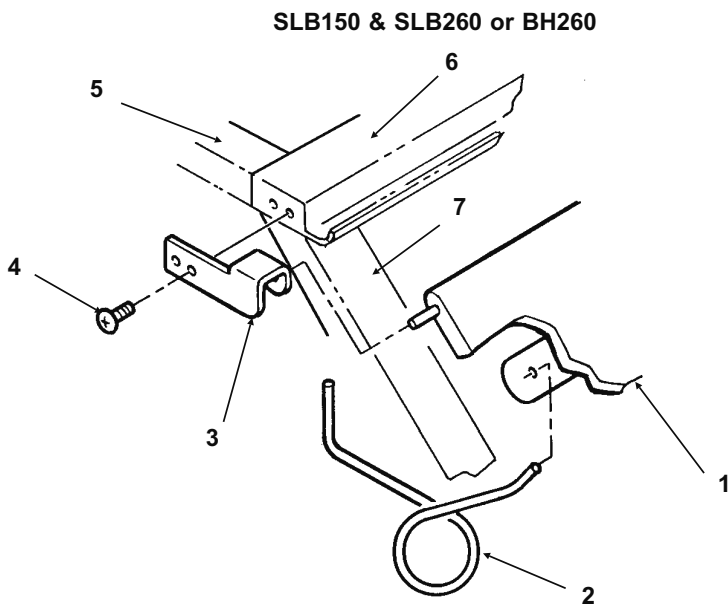

Item Number	Part Number	Description
1	C19475304	Door Assembly
2	C19629100	Door spring
3	C80299602	Left door hinge
	C80299601	Right door hinge
4	C19632604	Hinge pin
5	19-0503-04	Gasket tape, 90"
6	C80307602	Canopy
7	C80309002	Door frame assy
SLB150 Only		
	C34196203	Bin thermo bracket

Bin Drain Parts:
BH375, SLB375, BH260 and SLB260
Female fitting, pn C80205501
Male fitting, pn C80205301
Flanged hex nut, pn C80205401
SLB150
Drain fitting, pn C36619500
Drain cup, pn C36619600
Drain cap, pn C36619400

Not Shown

KSLDK Key Mech. Kit (Slimline)

Item Number	Part Number	Description
1	C26203100	Micro switch
2	C42647900	Brass lock housing
3	C42792800	Switch bracket
4	C80417803	Key mech
5	C80575503	Coin mech cover

KSLDC, Coin Mech Kit (Slimline)

Item Number	Part Number	Description
1	C18223900	Term. board
2	12-2858-02	Control Relay
3	C80457301	Coin slide mech.
4	C80457401	Coin box
5	C80457501	Mounting plate
6	C80565701	Timer