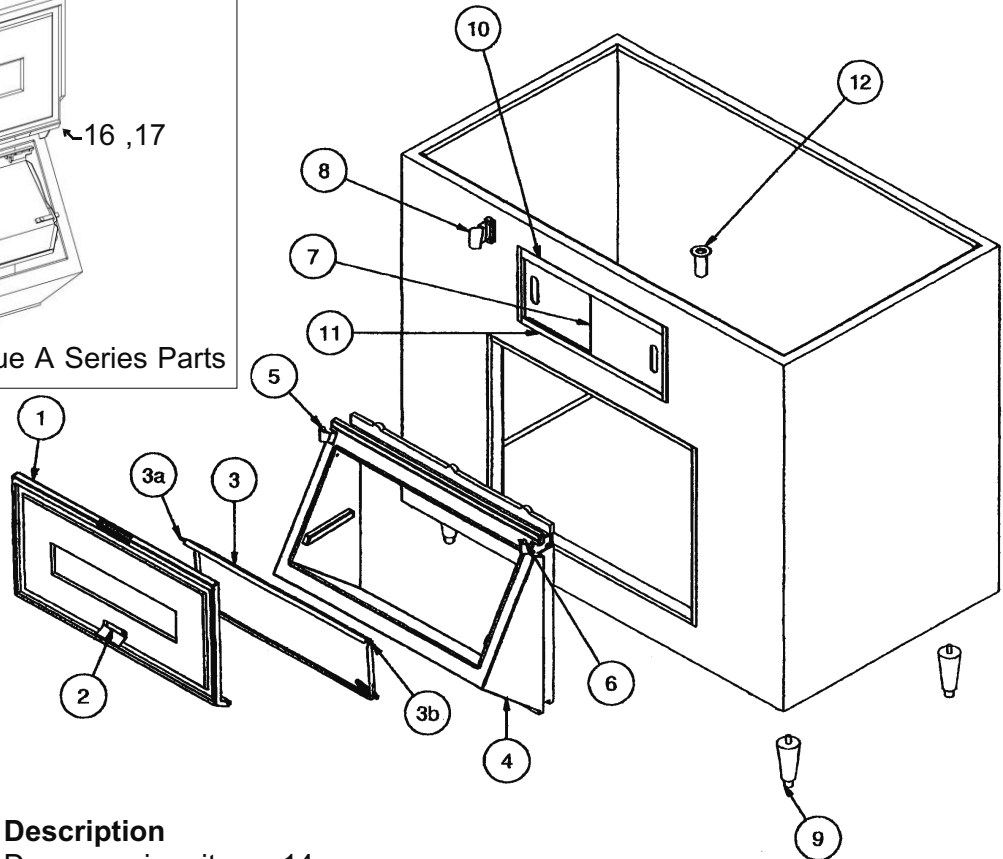

Bins, Condensers, and Accessories Service Parts

BH1100, BH1300, BH1600

Item Number	Part Number	Description
1	02-4008-27	Door, requires items 14 and 16 when replacing non-spring loaded doors.
2	02-4008-03	Baffle latch bracket
3	02-4737-21	Baffle assembly
3a	02-4008-23	LH & RH spring loaded hinge kit
4	02-4008-07	Snout
5	02-4008-24	LH & RH door hinges
6	part of item 5	RH door hinge
7	02-4008-10	Window (set of 2)
8	02-4008-11	Door latch, not used on A
9	02-4987-01	1/2 Leg - each (current as of Jan of 2016)
	02-4008-12	5/8 Leg - each
	KLP7	5/8 Leg, kit
10	02-4008-25	Upper & lower window tracks
11	part of item 10	Lower window track
12	02-4008-15	1" plastic drain- includes nut and washer

A Series Parts Not Interchangeable with prior

14	02-4008-28	LH hinge bracket
15	02-4008-26	LH spring loaded hinge
16	02-4008-29	RH hinge bracket
17	02-4008-32	RH spring loaded hinge

Not Shown

02-4008-16	SS 34"x48" Top Support
Frame	
02-4008-17	48" Plastic Top*
02-4008-18	60" Plastic Top*
02-4008-19	9" Filler Panel
02-4008-20	13 1/2" Filler Panel

Note: Above filler panels are 21.5" long and changed in late 2005 to these:

- 02-4008-21 - 20.5" long 9 inch filler panel
- 02-4008-22 - 20.5" long 13.5 inch filler panel

Check serial number date code or opening size to confirm which filler panel to use.

* hole 45" wide x 20.5 deep

Hole in plastic top changed in late 2005, prior top no longer available.