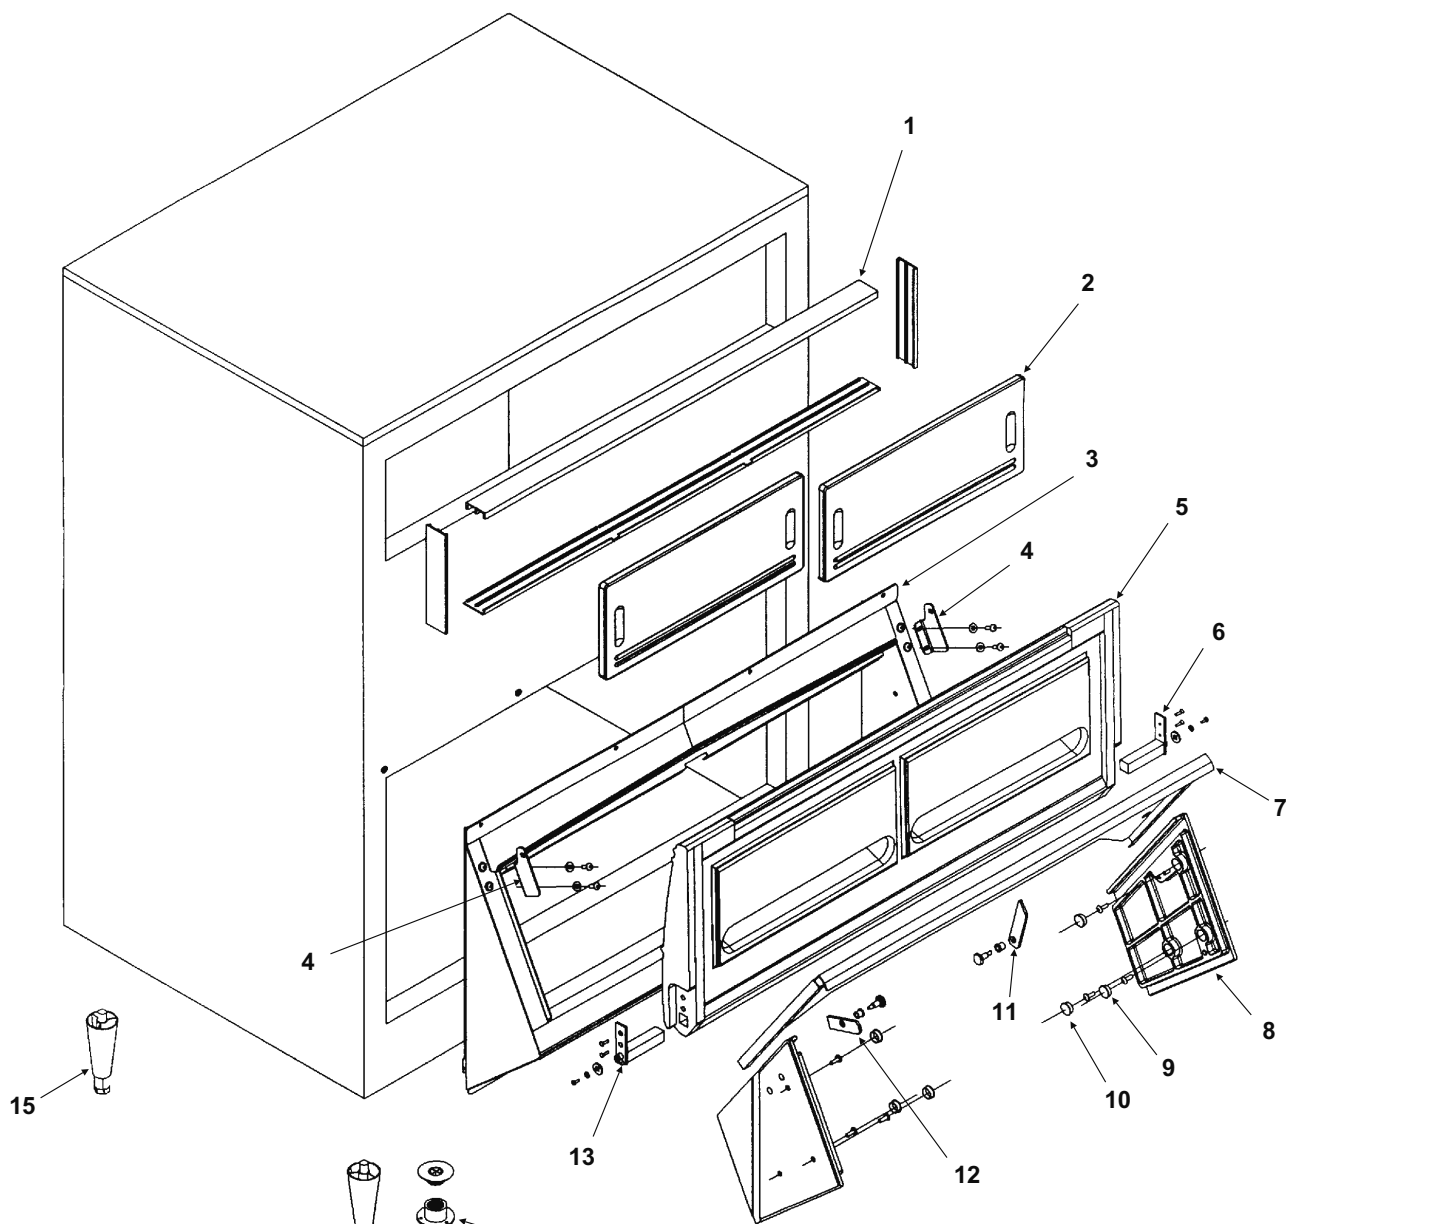

Bins, Condensers, and Accessories Service Parts

BH1356, BH1650, BH1366 & BH1666 Ice Storage Bin

Item Number	Part Number	Description	Item Number	Part Number	Description
1	02-3769-02	Track	8	02-3769-12	End plate guide (pair)
2	02-3769-16	Window	9	02-3769-13	Screws for end plate
3	02-3769-04	Lower frame assy, BH1356 or BH1650	10	02-3769-14	Plugs for end plate
	02-3769-20	Lower frame assy, BH1366 or BH1666	11	02-3769-10	Catch for end plate
4	02-3769-08	Left & right hinges (pair)	12	02-3769-15	Ice gate retainer
5	02-3769-05	Door with door hinges	13	02-3769-06	Left hinge
6	02-3769-07	Right hinge	14	02-3769-01	Plastic drain
7	02-3769-09	Ice gate, BH1356 or BH1650	15	KLP7	Legs
	02-3769-21	Ice gate, BH1366 or BH1666		Not Illustrated	
				02-3769-18	Optional Probe tool
				02-3769-19	Optional Plastic ice shovel
				02-3775-01	Z brackets
				03-1645-01	Screw for Z brackets
				02-3769-17	Gasket (only for BH1366 or BH1666)