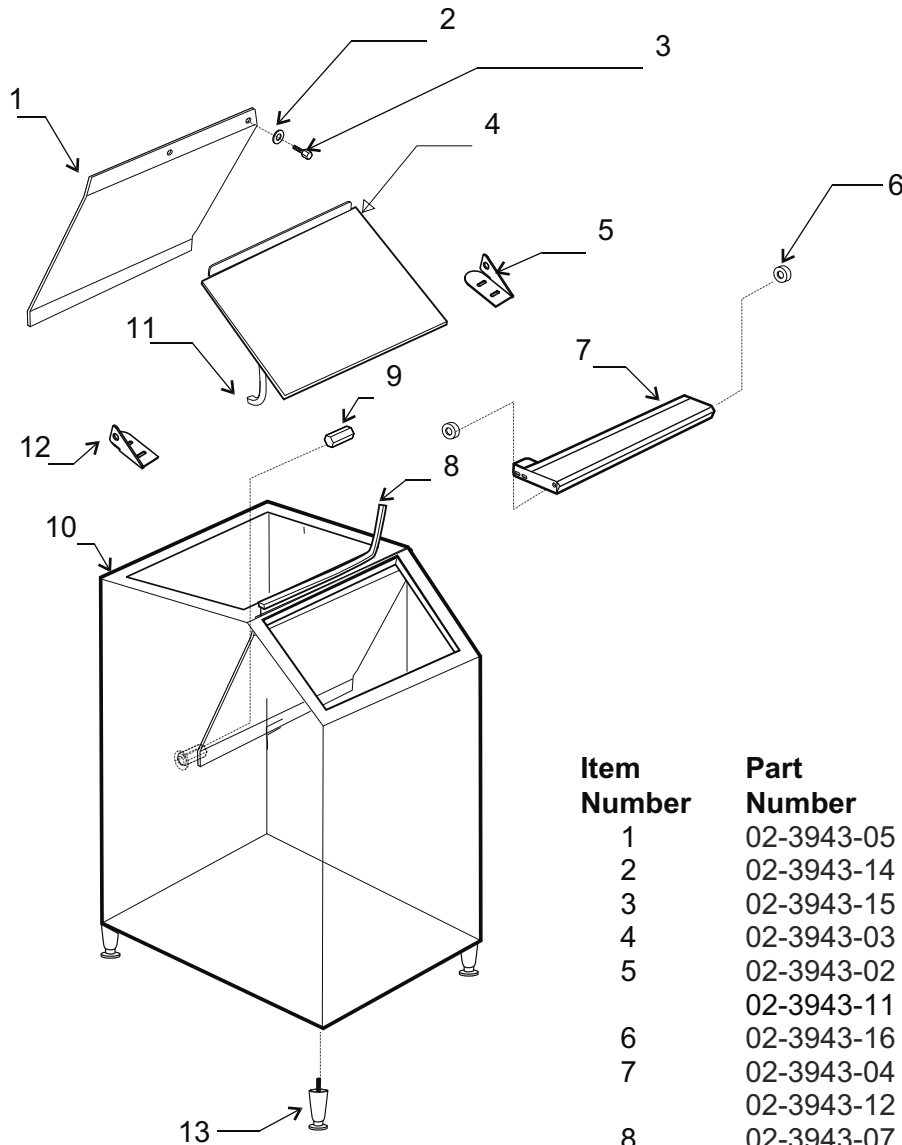

Bins, Condensers, and Accessories

Service Parts

BH360S

Item Number	Part Number	Description
1	02-3943-05	Ice deflector
2	02-3943-14	Rubber washer
3	02-3943-15	Thumbscrew
4	02-3943-03	Door w/gasket, w/out hinges
5	02-3943-02	Right hinge
	02-3943-11	Screw, hinge to door
6	02-3943-16	Nylon bearing
7	02-3943-04	Canopy
	02-3943-12	Screw, canopy to bin
8	02-3943-07	Gasket (per foot)
9	02-3943-13	Hex stand off
10	13-0943-02	Bin gasket tape (per foot)
11	02-3943-06	Door gasket
12	02-3943-01	Left hinge
	02-3943-11	Screw, hinge to door
13	02-3943-10	Set of 4 legs
14	02-3943-09	Connecting strap, IM to bin

Note: Leg Threads are $\frac{1}{2}$ - 13. The legs for this bin will not interchange with any other Scotsman leg or caster.