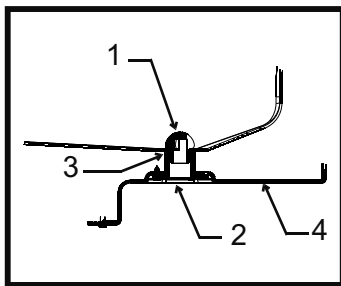

Bins, Condensers, and Accessories

Service Parts

B222, B322, B330, B530, B842, B948

Item Number	Part Number	Description		Part Number	Description
1	02-2809-02	Drain top	17	A38920-001	Canopy, B222, B322
2	02-3108-01	Drain fitting		A38921-001	Canopy, B330, B530
3	02-4193-01	Drain gasket		A38922-001	Canopy, B842
4	02-4234-01	Drain panel, SS only		A38923-001	Canopy, B948
5	02-0540-01	Scoop	18	A38910-001	Baffle, B222, B322
6	03-3876-01	Spring*		A38911-001	Baffle, B330, B530
7	03-3874-01	Hinge pin*		A38912-001	Baffle, B842
8	13-0946-01	Hinge gasket		A38913-001	Baffle, B948
9	03-1539-12	E clip*	19	13-0943-02	Gasket, 22" use 86"
10	05-0586-01	Elbow for drain			Gasket, 30" use 102"
11	03-1403-71	Screw, hinge to canopy			Gasket, 42" use 126"
12	03-1418-30	Screw, frame to canopy	20	A40299-001	Gasket, 48" use 136"
13	02-4232-01	Left hinge mount*		A39241-001	Left cap - SS bin
14	02-4233-01	Right hinge mount*	21	A40299-002	Left cap - plastic bin
15	A40611-021	Door, B222, B322		A39240-001	Right cap - SS bin
	A40612-021	Door, B330, B530	22	A40300-001	Right cap - plastic bin
	A40613-021	Door, B842		A40301-001	22" back cap
15a	13-0595-00	B842 door gasket, use 27.5"		A40302-001	30" back cap
	A40614-021	Door, B948		A40303-001	42" back cap
15b	13-0595-00	B948 door gasket, use 33.5"			48" back cap
15c	02-4235-01	Bumper, 22"and 30" only			
16	02-4236-01	Frame, B222, B322			
	02-4237-01	Frame, B330, B530			
	02-4238-01	Frame, B842			
	02-4239-01	Frame, B948			

Drain Detail