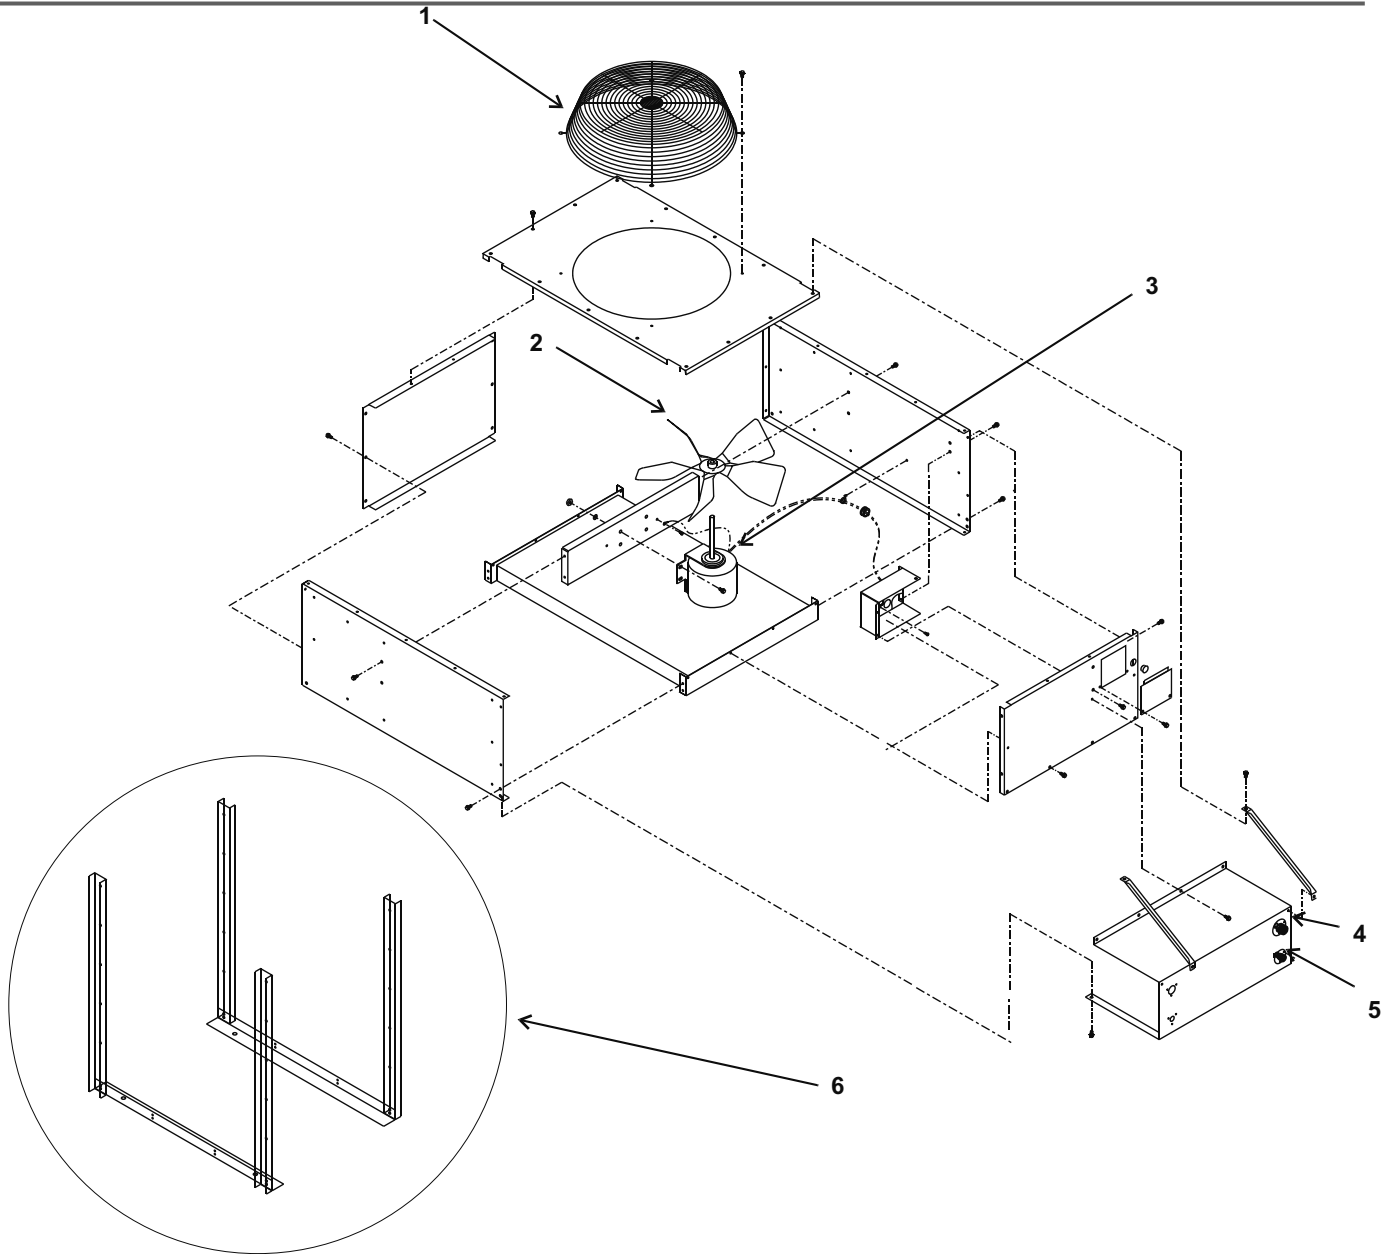

Bins, Condensers, and Accessories

Service Parts

Ice Cart Systems (ICS1, ICS2, ICS3)

Bins, Condensers, and Accessories Service Parts

ERC Horizontal Coil Condenser

ITEM NUMBER	PART NUMBER	DESCRIPTION
1	02-3575-01	Fan guard
2	18-8800-01	Fan blade
3	18-8796-01	Fan motor ERC101
	18-8796-32	Fan motor ERC151, ERC201, ERC302, ERC401, ERC402
	18-8797-32	Fan motor ERC301
4	16-0850-01	Quick connect, discharge
5	16-0850-03	Quick connect, liquid
6	A36990-001	Leg kit for ERC101, 151, 201, 301, 302
	not available	Leg kit for ERC401, 402