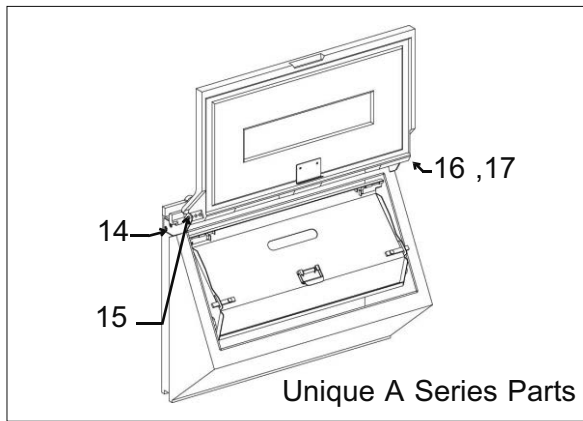

Bins, Condensers, and Accessories Service Parts

BH1100, BH1300, BH1600

Item Number	Part Number	Description
1	02-4008-27	Door, requires items 14 and 16 when replacing non-spring loaded doors.
2	02-4008-03	Baffle latch bracket
3	02-4737-21	Baffle assembly
3a	02-4008-23	LH & RH spring loaded hinge kit
4	02-4008-07	Snout
5	02-4008-24	LH & RH door hinges
6	part of item 5	RH door hinge
7	02-4008-10	Window (set of 2)
8	02-4008-11	Door latch, not used on A
9	02-4987-01	1/2 Leg - each (current as of Jan of 2016)
	02-4008-12	5/8 Leg - each
	KLP7	5/8 Leg, kit
10	02-4008-25	Upper & lower window tracks
11	part of item 10	Lower window track
12	02-4008-15	1" plastic drain- includes nut and washer

A Series Parts Not Interchangeable with prior

14	02-4008-28	LH hinge bracket
15	02-4008-26	LH spring loaded hinge
16	02-4008-29	RH hinge bracket
17	02-4008-32	RH spring loaded hinge

Not Shown

02-4008-16	SS 34"x48" Top Support
Frame	
02-4008-17	48" Plastic Top*
02-4008-18	60" Plastic Top*
02-4008-19	9" Filler Panel
02-4008-20	13 1/2" Filler Panel

Note: Above filler panels are 21.5" long and changed in late 2005 to these:

- 02-4008-21 - 20.5" long 9 inch filler panel
- 02-4008-22 - 20.5" long 13.5 inch filler panel

Check serial number date code or opening size to confirm which filler panel to use.

* hole 45" wide x 20.5 deep

Hole in plastic top changed in late 2005, prior top no longer available.