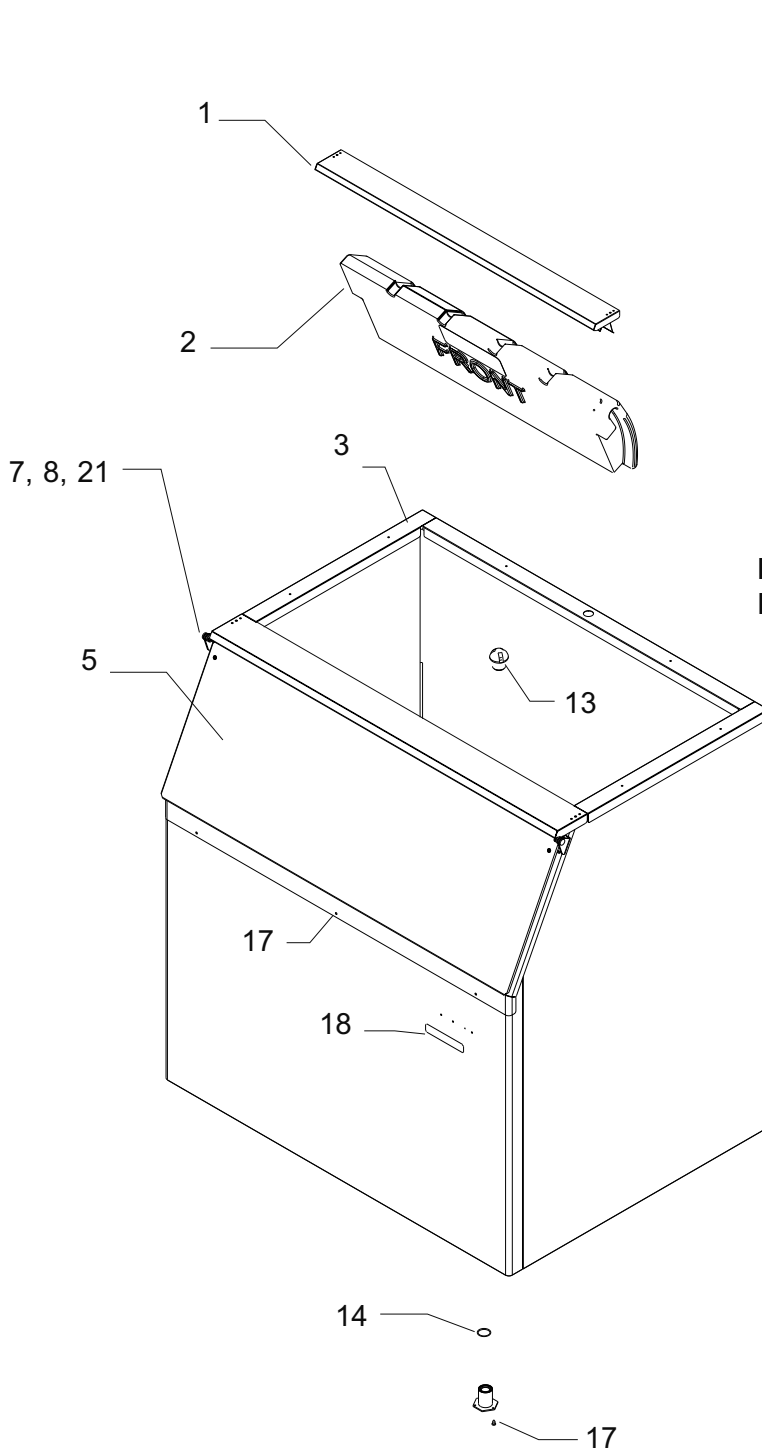

Bins, Condensers, and Accessories Service Parts

BH801

ITEM NUMBER	PART NUMBER	DESCRIPTION
1	A38434-001	Canopy
2	A38476-001	Baffle
3	19-0503-04	Gasket order per foot
4	A37640-021	Door Frame,
5	A32419-020	Door, incl 5a, 6, 21, 22
5a	02-2881-02	Drip molding
6	13-0595-00	Door Gasket (10')*
7	A32396-002	Hinge Rt.
8	A32396-001	Hinge Left
9	02-2380-01	Hinge Bushing
10	02-2380-02	Hinge Spacer
11	02-2806-01	Shoulder Screw
12	03-1539-09	E-Clip
13	02-2809-02	Drain Top
14	02-4193-01	Flat washer
15	02-3201-01	Drain bottom
16	KLP7	Legs, painted set of 4
	KLP8S	Legs, S.S. set of 4
17	03-1404-07	Screw - frame to bin
18	03-1419-09	Screw - hinge to frame
19	15-0808-01	Emblem
20	03-1418-24	Screw - hinge to door
21	A32546-001	Door Hinge Lft
22	A32546-002	Door Hinge Rt.