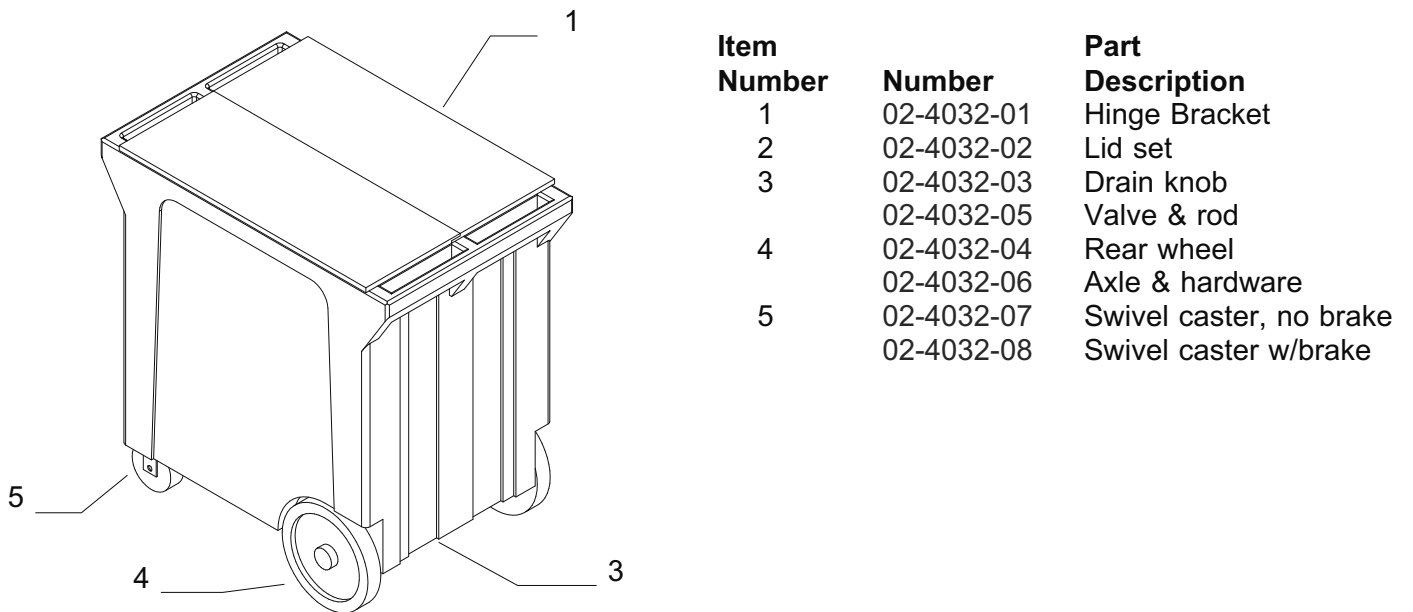

Bins, Condensers, and Accessories

Service Parts

Ice Cart Systems (ICS1, ICS2, ICS3)