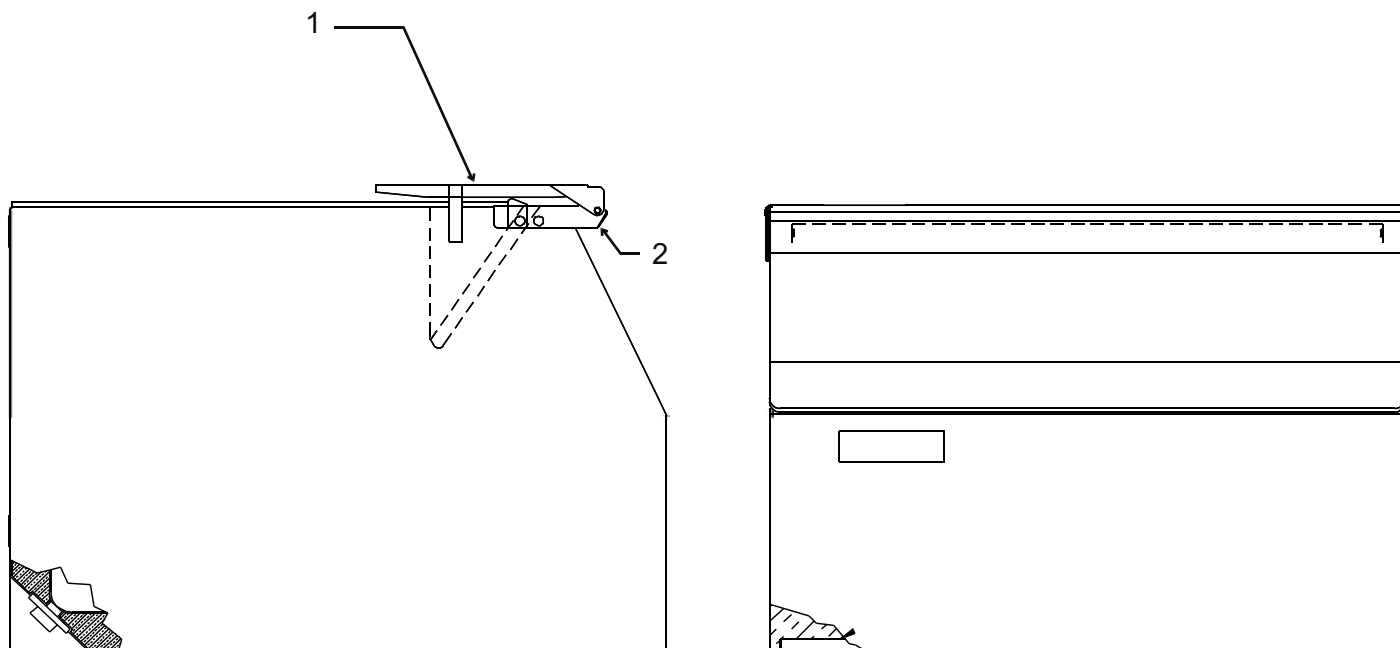

DRAIN FITTING DETAIL
after serial numbers
HTB250 489378-05K
HTB350 488666-05K

Bins, Condensers, and Accessories Service Parts

B230P

Item Number	Part Number	Description
1	02-4732-02	Door only
2	02-4654-21	Door assembly , includes door, baffle, gasket and hinges
3	02-3943-10*	Set of 4 legs for bins with "1280" in the serial number.
	KLP7	Set of 4 legs for bins with "1320" in the serial number.