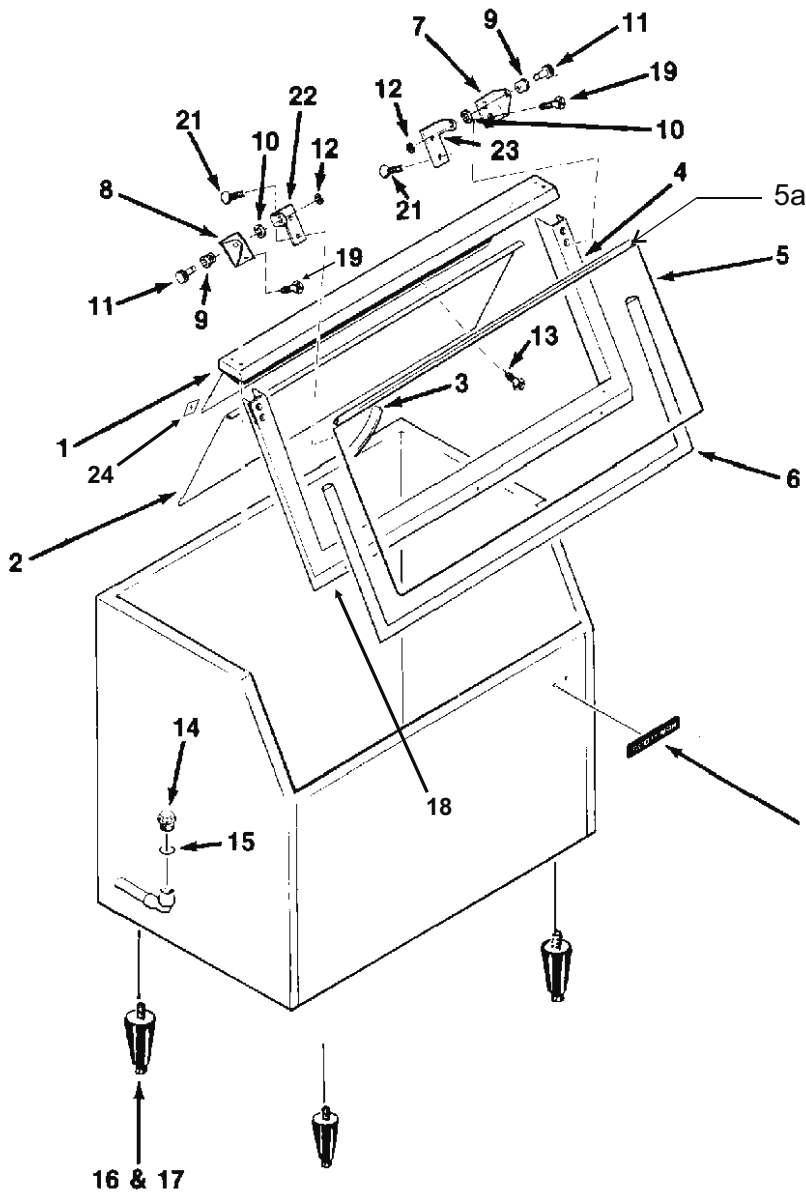

Bins, Condensers, and Accessories Service Parts

BH800/BH550

Note: C series has rounded corners

Left Bin Channel: A35506-001
Right Bin Channel: A35507-001
Rear Bin Channel: A35508-001