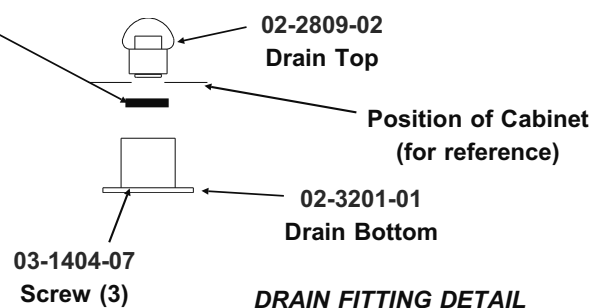

DRAIN FITTING DETAIL
after serial numbers
HTB250 489378-05K
HTB350 488666-05K