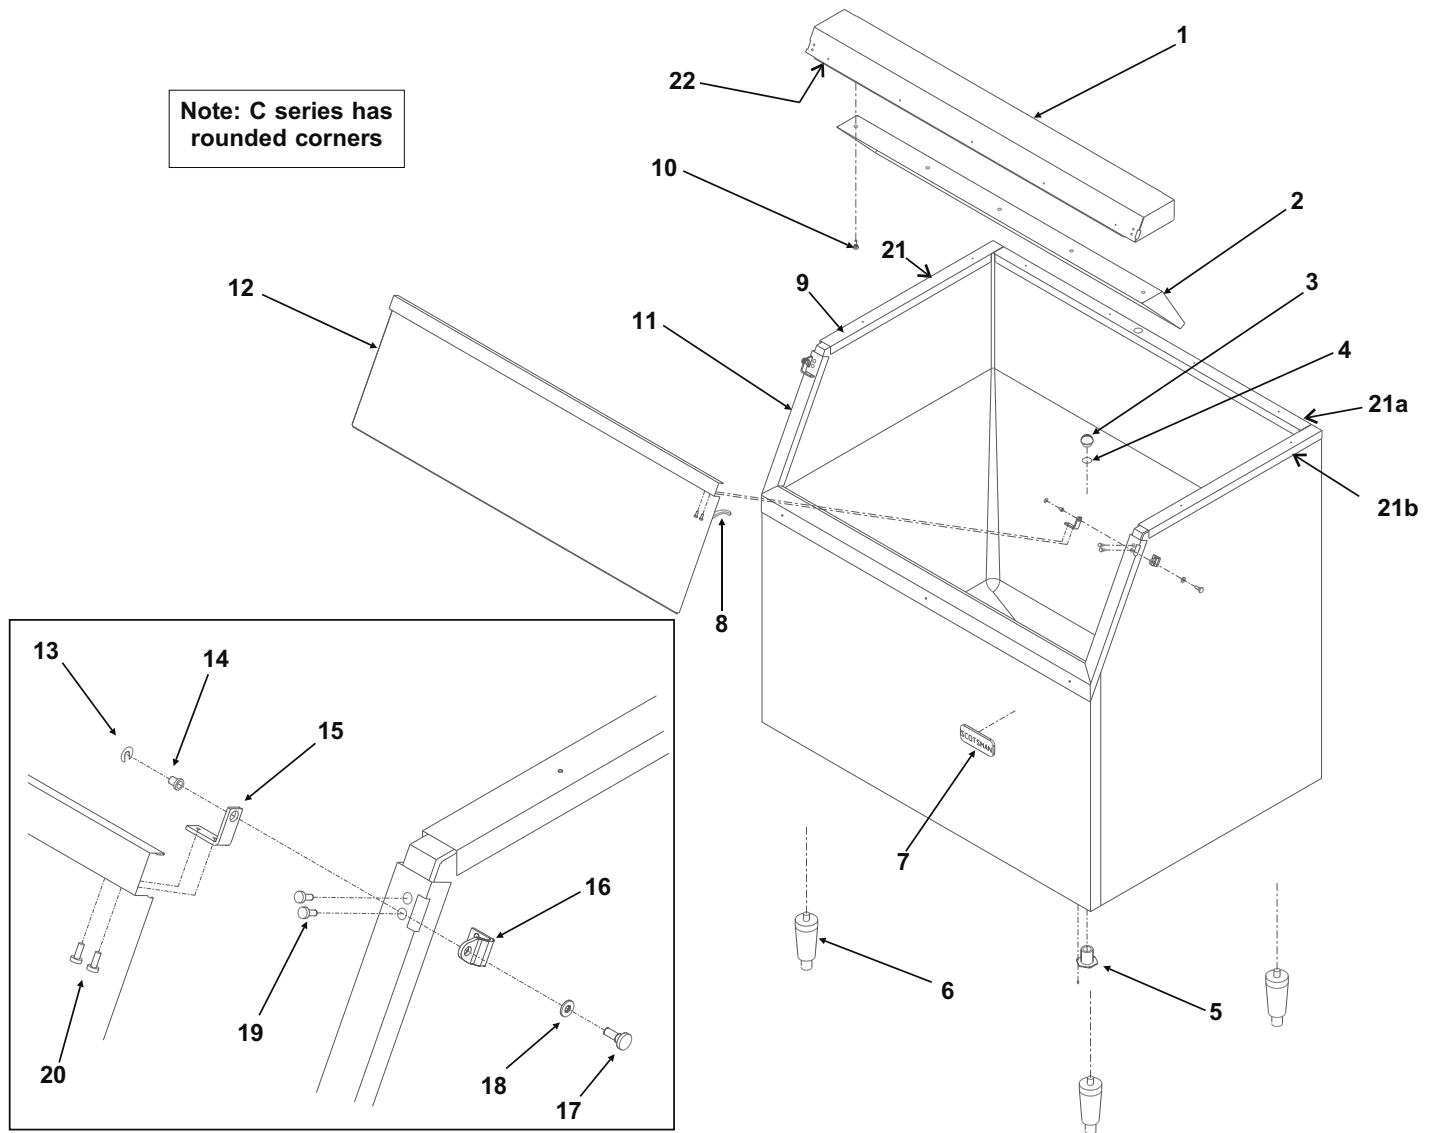

Bins, Condensers, and Accessories Service Parts

BH900

Note: C series has rounded corners

ITEM NUMBER	PARTS NUMBER	DESCRIPTION
1	A35322-020	Canopy Assembly
2	A35152-001	Ice Baffle
3	02-2809-01	Drain Top
4	02-4193-01	Flat washer
5	02-3201-01	Drain casting
6	KLP7	Leg Kit, Black
7	15-0711-01	Emblem
8	13-0595-00	Door gasket (6.25' reg.)
9	19-0503-04	Bin gasket / ft
10	03-0727-11	Baffle screw
11	A35275-001	Door frame assy.
	A37641-021	Door frame, BH900S-C
12	A35323-020	Door w/gasket - BH900
13	03-1539-09	"E" ring
14	02-2380-01	Hinge bushing
15	02-3195-01	Door hinge

ITEM NUMBER	PARTS NUMBER	DESCRIPTION
16	02-3196-01	Bin hinge
17	02-2806-01	Shoulder screw
18	02-2380-02	Spacer
19	03-1403-29	Screw 10-24
20	03-1403-24	Screw 10-24
21	A35280-001	Left bin channel
21a	A35311-001	Back bin channel
21b	A35279-001	Right bin channel
22	02-3202-02	Trim guard - order 2 and trim to fit.

Note: There were a few BH900CE/CS bins made in the early 1990s that used a **different** door, hinge & pin: Most BH900s did NOT use these parts.

12	02-3222-01	Door, BH900CE or CS
	02-3225-01	Hinge kit, BH900CE
	02-3226-01	Pivot pin set, BH900CE