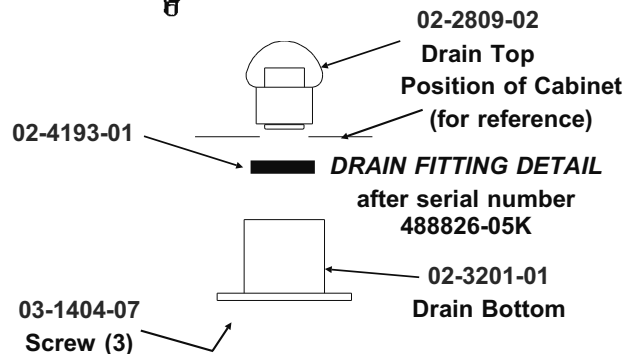

Bins, Condensers, and Accessories Service Parts

HTB500/BH500A

ITEM NUMBER	PART NUMBER	DESCRIPTION
1	02-2806-01	Shoulder Screw
2	02-2380-02	Spacer
3	A31248-001	Hinge Member
4	03-1404-07	Screw
5	02-2380-01	Hinge Bushing
6	03-1539-09	E-Ring
7	A32648-001	Door (brown)
	A32648-002	Door (gray) (includes gasket)
8	13-0595-00	Door Gasket (5')
9	02-2857-01	Door Frame
10	15-0711-01	Emblem
11	02-2809-01	Drain Top
12	A32317-001	Canopy for HTB500
	no number	Canopy for BH500A
13	13-0617-11	O-Ring
14	A32580-001	Baffle
15	03-0727-06	Thumbscrews
16	03-1423-07	Speed Clips
17	19-0503-04	Gasket order by ft.