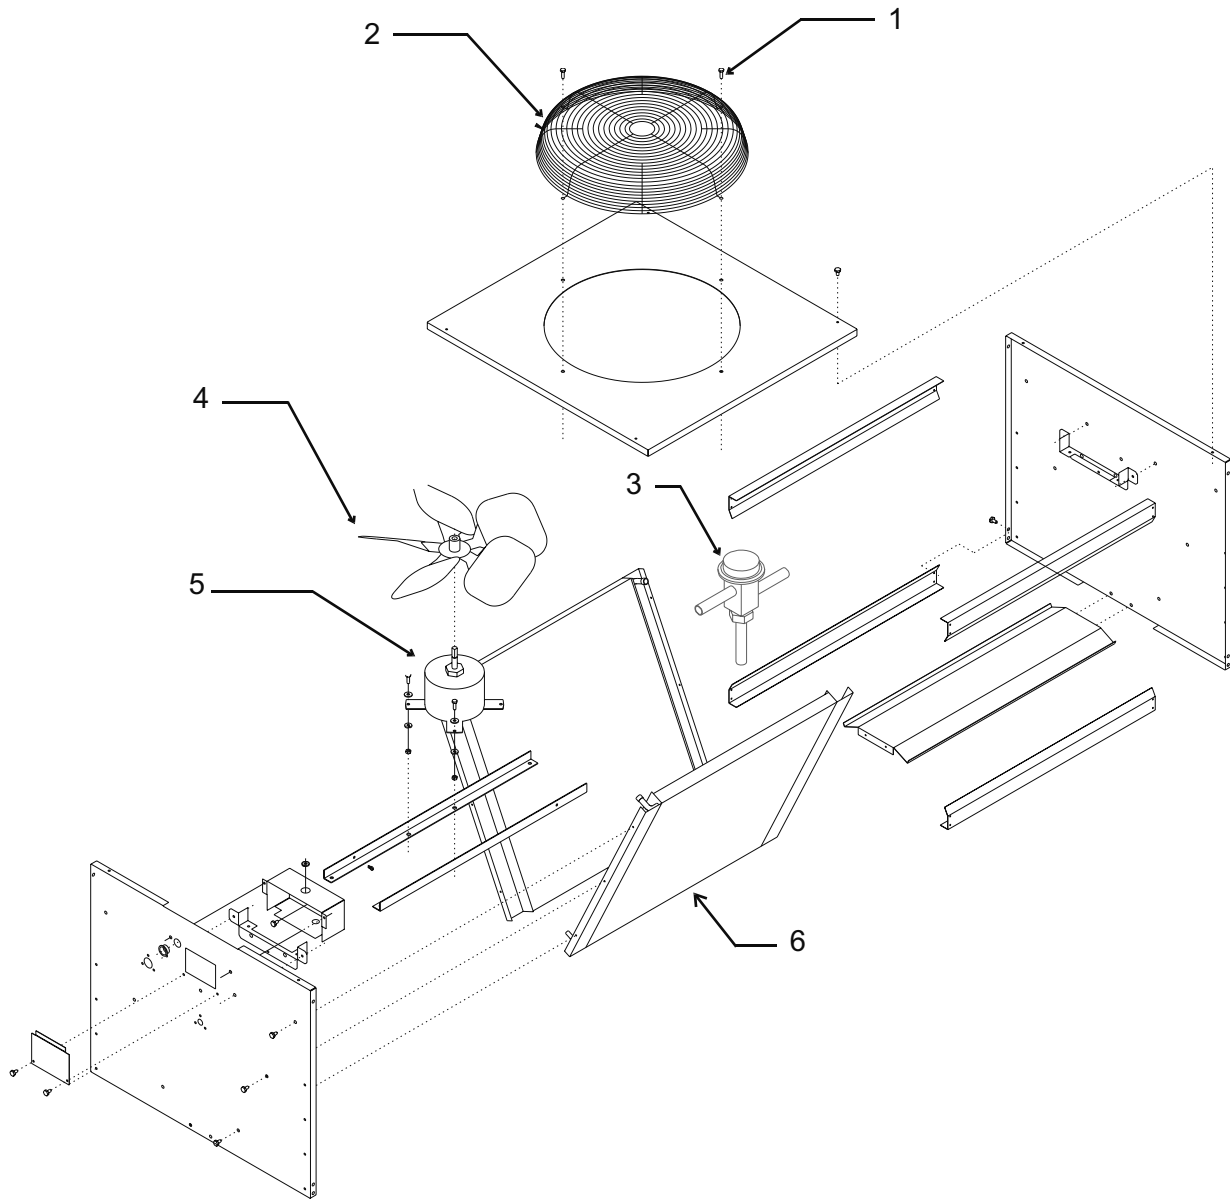

Bins, Condensers, and Accessories Service Parts

ERC V Coil Condenser, ERC611, ERC2086, ER2C6810, ER2C1316

Item Number	Part Number	Description
1	03-1645-01	Screw
2	02-3770-01	Fan guard
3	16-1044-01	Headmaster, ERC611
4	18-8820-01	Fan blade
5	12-2717-01	Fan motor
6	18-8819-01	Coil for ERC611/2086/6810

ER680, 1086, ER2C6810, 1316:

- 16-1057-04 Quick connect, discharge
- 16-1057-03 Quick connect, liquid

Fan motor run capacitor: 18-8878-01

Line set ends: KTE4 (set of all 4)

Eclipse line set ends: KTE6 (set of all 6)

Not Shown:

- A37169-001 Leg - fits all
- A37296-001 Leg brace,
- 03-1645-01 Screw for legs

ERC611:

- 16-0850-01 Quick connect, discharge
- 16-0850-03 Quick connect, liquid