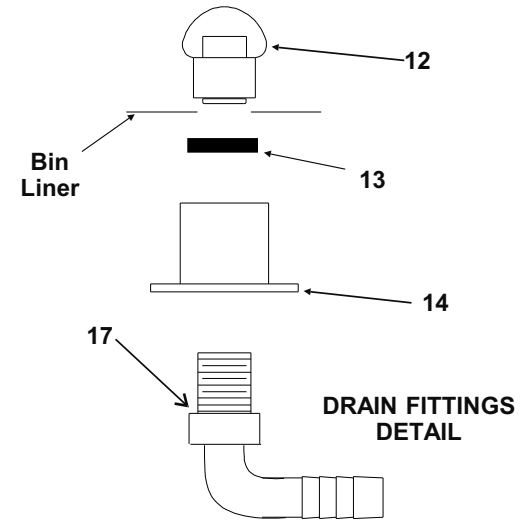

Drain Detail

Hinge Detail

Order kit KLP7 for a set of 4 legs.

* Replacement of frame recommended when servicing hinge parts.

Bins, Condensers, and Accessories Service Parts

HTB555

Item Number	Part Number	Description
1	02-2380-02	Spacer
2	02-3196-01	Hinge
3	02-2806-01	Shoulder screw
4	03-1539-09	E-Ring
5	19-0503-04	Gasket - 9 ft.*
6	02-3274-01	Door frame -Brown
	02-3274-32	Door frame - Grey
7	13-0909-01	Door gasket - 58"
8	A36481-021	Door - Brown incl #7
	A36481-022	Door - Grey incl #7
9	03-0727-11	Thumb screw
10	A35637-001	Canopy
11	A37310-001	Baffle
12	02-2809-02	Drain top
13	02-4193-01	Flat washer
14	02-3108-01	Drain bottom
15	03-1418-07	Screw for hinge
16	02-3202-02	Trim guard
17	05-0586-01	Drain elbow
18	A40021-021	Hinge kit, includes 2 of items 1, 2, 3 and 4; plus 4 of item 15.
Not shown	02-0540-01	Scoop