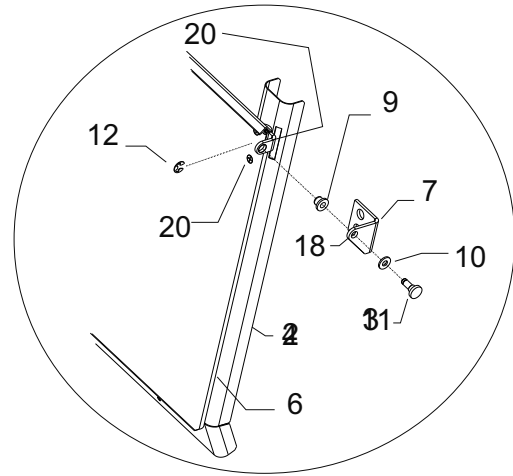

Bins, Condensers, and Accessories Service Parts

BH800/BH550

Note: C series has rounded corners

Left Bin Channel: A35506-001
Right Bin Channel: A35507-001
Rear Bin Channel: A35508-001

ITEM NUMBER	BH800 PART NUMBER	BH550 PART NUMBER	DESCRIPTION	ITEM NUMBER	BH800 PART NUMBER	BH550 PART NUMBER	DESCRIPTION
1	A32408-001	A33921-001	Canopy	12	03-1539-09	same	E-Clip
2	A32410-001	A32580-001	Baffle	13	03-0727-00	same	Thumb Screw
3	19-0503-04	same	Gasket	14	02-2809-01	same	Drain Top
4	A32418-020	A33922-020	Door Frame	15	13-0617-11	same	O-Ring
	A37640-021	A37639-021	Door Frame, C series	16	KLP7	same	Legs, painted
5	A32419-020	A33938-020	Door, incl 5a, 6, 22, 23	17	KLP8S	same	Legs, S.S.
5a	02-2881-02	02-2881-03	Drip molding	18	03-1404-07	same	Screw
6	13-0595-00	same	Door Gasket	19	03-1360-02	same	Screw
	(10')	(6')	order per foot	20	15-0711-01	same	Emblem
7	A32396-002	same	Hinge Rt.	21	03-1418-41	same	Screw
8	A32396-001	same	Hinge Left	22	A32546-001	same	Door Hinge Lft
9	02-2380-01	same	Hinge Bushing	23	A32546-002	same	Door Hinge Rt.
10	02-2380-02	same	Hinge Spacer	24	03-1423-07	same	Speed Nut for Baffle
11	02-2806-01	same	Shoulder Screw				

Bins, Condensers, and Accessories Service Parts

BH801

ITEM NUMBER	PART NUMBER	DESCRIPTION
1	A38434-001	Canopy
2	A38476-001	Baffle
3	19-0503-04	Gasket order per foot
4	A37640-021	Door Frame,
5	A32419-020	Door, incl 5a, 6, 21, 22
5a	02-2881-02	Drip molding
6	13-0595-00	Door Gasket (10')*
7	A32396-002	Hinge Rt.
8	A32396-001	Hinge Left
9	02-2380-01	Hinge Bushing
10	02-2380-02	Hinge Spacer
11	02-2806-01	Shoulder Screw
12	03-1539-09	E-Clip
13	02-2809-02	Drain Top
14	02-4193-01	Flat washer
15	02-3201-01	Drain bottom
16	KLP7	Legs, painted set of 4
	KLP8S	Legs, S.S. set of 4
17	03-1404-07	Screw - frame to bin
18	03-1419-09	Screw - hinge to frame
19	15-0808-01	Emblem
20	03-1418-24	Screw - hinge to door
21	A32546-001	Door Hinge Lft
22	A32546-002	Door Hinge Rt.