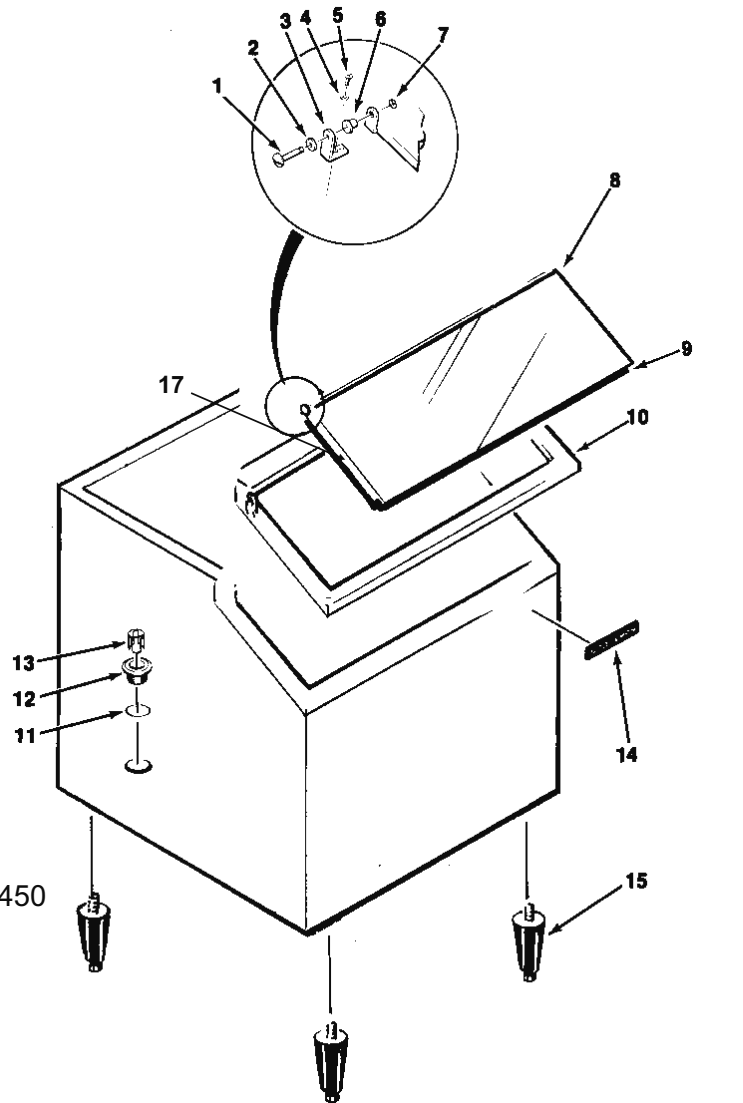

Bins, Condensers, and Accessories Service Parts

HTB250/350 & BH250/350 & BH450

Item Number	Part Number	Description
1	02-2806-01	Shoulder screw
2	02-2380-02	Spacer
3	A25259-001	BH450 Hinge member
	A31248-001	Hinge member, all but BH450
4	03-1417-14	Washer
5	03-1404-26	Screw
6	02-2380-01	Hinge bushing
7	03-1539-09	E ring
8	A32648-001	Door - brown
	A32648-002	Door - gray
9	13-0595-00	Door gasket (49" req.)
10	02-2857-01	HTB250/350 Door frame, brown
	02-2857-32	HTB250/350 door frame, gray
	A30820-001	BH450 Door frame & canopy
	02-2857-32	BH250AE/BH350AE Door frame
11	13-0617-11	O-ring
12	02-2809-01	Drain top, all but BH450
	A18090-000	BH450 drain top
13	A06448-000	BH450 strainer
14	15-0711-01	Emblem - for sandalwood
	15-0711-02	Emblem for gray
15	KLP7	Legs, black
	KLP8S	Legs, nickel plated
16	A32580-001	Baffle HTB only
	03-0727-06	Thumb screw for baffle
	03-1423-07	Speed nut for baffle
17	A32317-001	Canopy, all but BH450
18	02-3201-01	Drain bottom, HTB250/350 after Nov. 91 (05K)