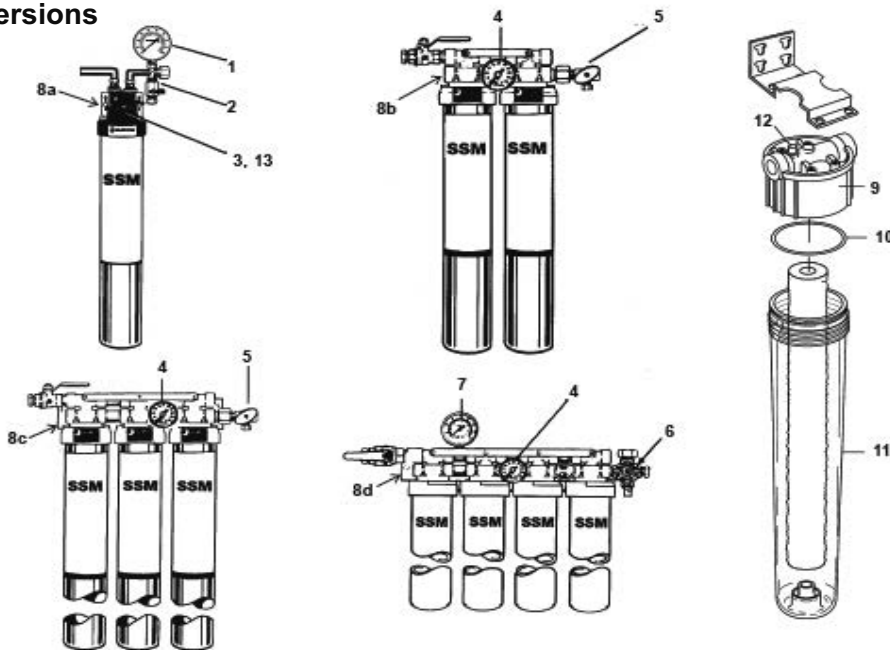

Pre-Filter Parts - Current Version

9n	02-3790-22	Head assembly
10n	02-3790-23	O-ring
11n	02-3790-24	20" bowl
	02-3790-25	10" bowl

Prior Versions

Current Pre Filter

Prior Version Parts

Item Number	Part Number	Description	Item Number	Part Number	Description
1	02-3790-15	Outlet gauge	8c	02-3790-03	Triple bracket
2	02-3790-16	Activation valve, single	8d	02-3790-04	Quad bracket
3	02-3790-12	Valve stem		02-3790-05	Screw for bracket
4	02-3790-14	Outlet gauge	9	02-2790-06	Prefilter head
5	02-3790-17	Activation valve	10	02-3790-07	Ring seal
6	02-3790-18	Activation valve, quad	11	02-3790-08	20" bowl
7	02-3790-13	Pressure gauge		02-3790-09	10" bowl
8a	02-3790-01	Single bracket	12	02-3790-10	Pressure relief kit
8b	02-3790-02	Dual bracket	13	02-3790-11	Valve handle