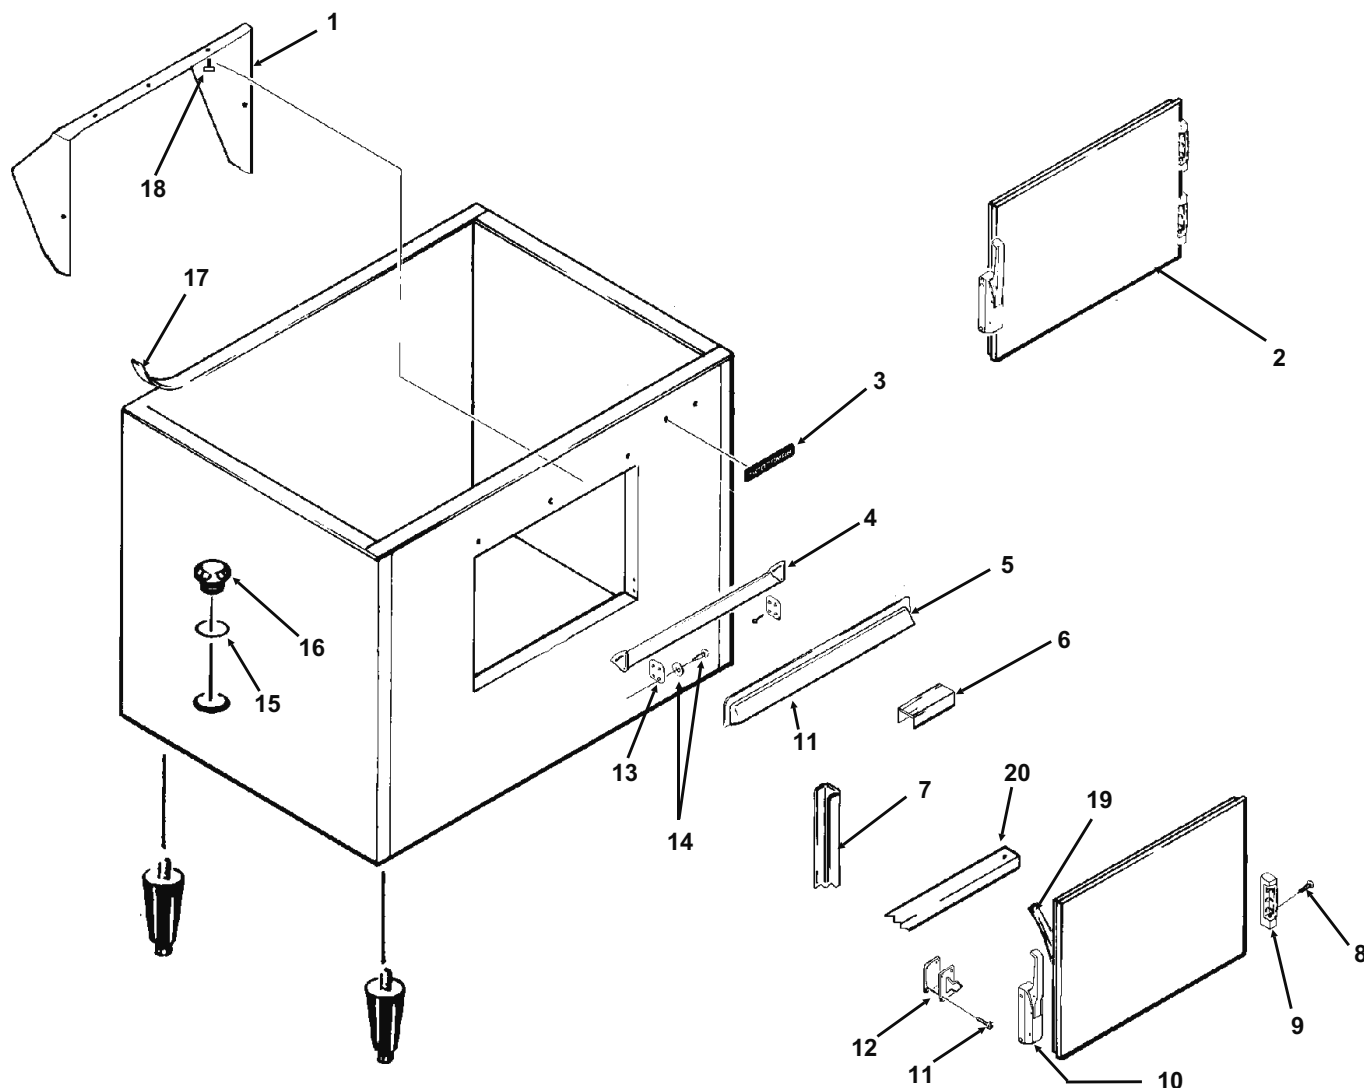

DRAIN FITTING DETAIL
after serial numbers
HTB250 489378-05K
HTB350 488666-05K

Bins, Condensers, and Accessories Service Parts

B230P

Item Number	Part Number	Description
1	02-4732-02	Door only
2	02-4654-21	Door assembly , includes door, baffle, gasket and hinges
3	02-3943-10*	Set of 4 legs for bins with "1280" in the serial number.
	KLP7	Set of 4 legs for bins with "1320" in the serial number.

* Note: Leg Threads are $\frac{1}{2}$ - 13. These legs will not interchange with any other Scotsman leg or caster.

Bins, Condensers, and Accessories

Service Parts

BH360S

Item Number	Part Number	Description
1	02-3943-05	Ice deflector
2	02-3943-14	Rubber washer
3	02-3943-15	Thumbscrew
4	02-3943-03	Door w/gasket, w/out hinges
5	02-3943-02	Right hinge
	02-3943-11	Screw, hinge to door
6	02-3943-16	Nylon bearing
7	02-3943-04	Canopy
	02-3943-12	Screw, canopy to bin
8	02-3943-07	Gasket (per foot)
9	02-3943-13	Hex stand off
10	13-0943-02	Bin gasket tape (per foot)
11	02-3943-06	Door gasket
12	02-3943-01	Left hinge
	02-3943-11	Screw, hinge to door
13	02-3943-10	Set of 4 legs
14	02-3943-09	Connecting strap, IM to bin

Note: Leg Threads are $\frac{1}{2}$ - 13. The legs for this bin will not interchange with any other Scotsman leg or caster.

Bins, Condensers, and Accessories Service Parts

ITEM NUMBER	PART NUMBER	DESCRIPTION	ITEM NUMBER	PART NUMBER	DESCRIPTION
1	02-3991-01	Baffle	10	02-2658-01	Latch
2	02-3991-02	Complete door, SS		02-3991-12	Screw, into door
	02-3991-03	Plastic door liner	11	02-3991-13	Screw, into cabinet
3	15-0711-02	Emblem for gray	12	02-2658-02	Strike
4	02-3991-04	Spill Door	13	02-3991-15	Spill door hinge
5	02-3991-05	Awning	14	02-3991-16	Screw
6	02-3991-06	Door Trim Cap	15	13-0617-11	O-ring
7	02-3991-07	Door Trim side	16	02-2809-01	Drain top
	02-3991-17	Support, attaches to item 7	17	19-0503-04	Foam tape
8	02-3991-08	Screw, into door or cabinet	18	03-0727-01	Thumb screw
9	02-2658-03	Hinge	19	02-3991-18	Door gasket
	02-2658-04	Hinge Cover	20	02-3991-19	Door trim