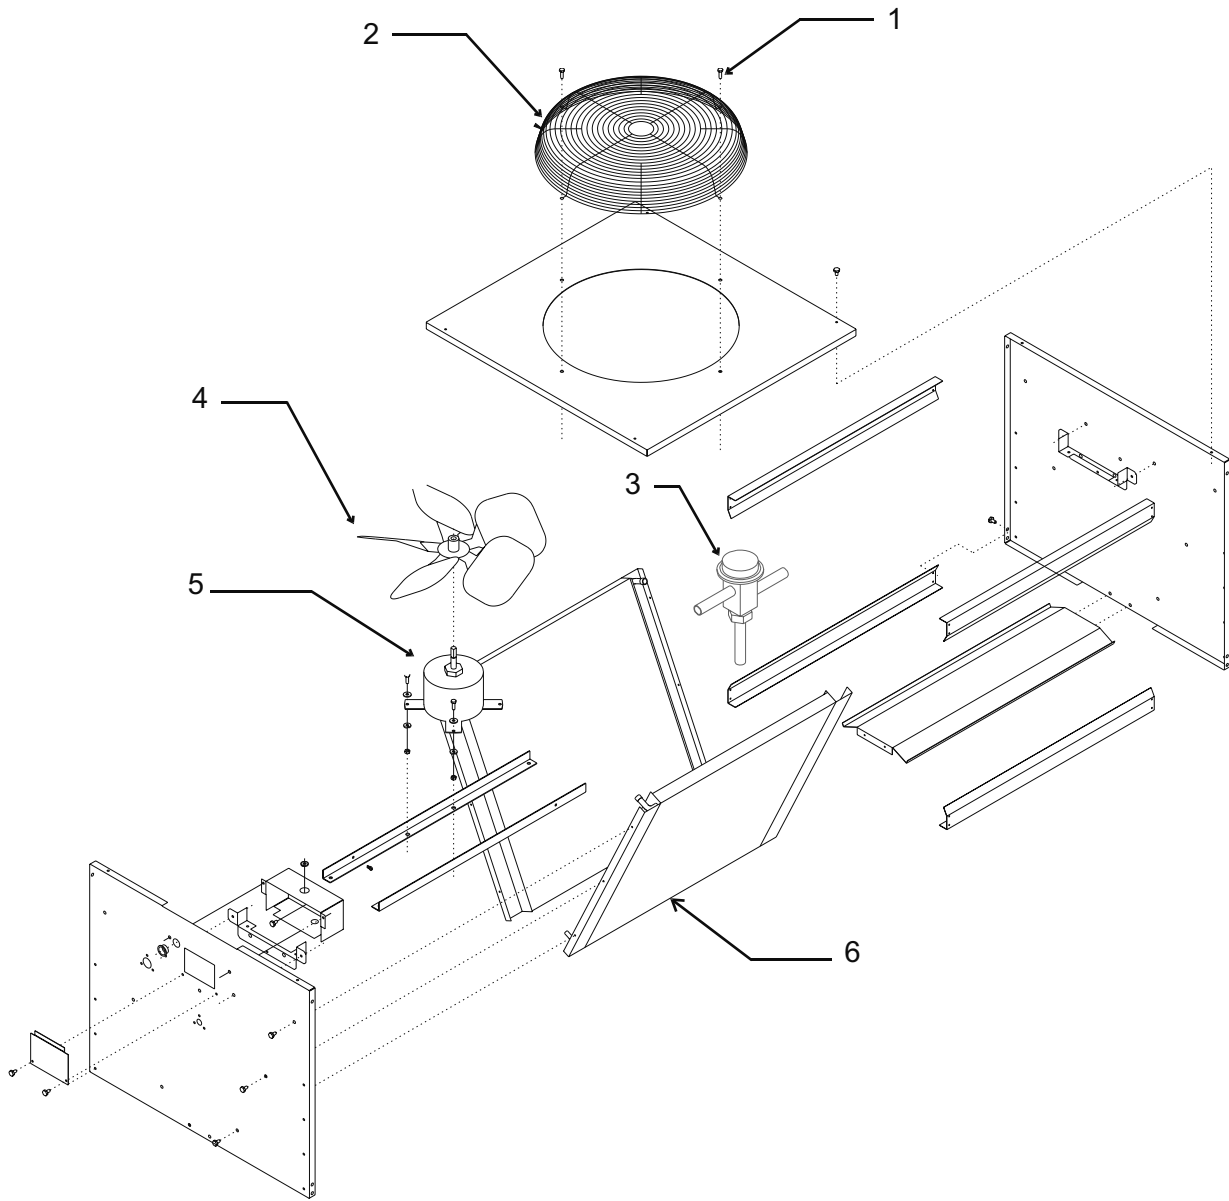

Bins, Condensers, and Accessories

Service Parts

ERC V Coil Condenser ERC111, 211, 311, 411, ERC680, ERC1086

Item Number	Part Number	Description
1	03-1645-03	Screw
2	02-3575-01	Fan guard,
3	16-1025-01	Headmaster, ERC411
	16-1044-01	Headmaster, all others
4	18-8816-01	Fan blade
5	12-2651-01	Fan motor, ERC311, 411, 680, 1086
	12-2651-02	Fan motor, ERC111, 211
6	18-8815-01	Coil for ERC111/1086/411
	18-8827-01	Coil for ERC311/680

Not Shown:

- A37169-001 Leg - fits all
- A37170-001 Leg brace, ERC111, 211, 311, 411, 680, 1086
- 03-1645-01 Screw for legs
- ERC111, 211, 311, 411
- 16-0850-01 Quick connect, discharge
- 16-0850-03 Quick connect, liquid
- ER680, 1086, ER2C6810, 1316:
- 16-1057-04 Quick connect, discharge
- 16-1057-03 Quick connect, liquid.....
- Fan motor run capacitor: 18-8878-01
- Line set ends: KTE4 (set of all 4)
- Eclipse line set ends: KTE6 (set of all 6)
- EH Eclipse Line Set Ends; KTE6-EH