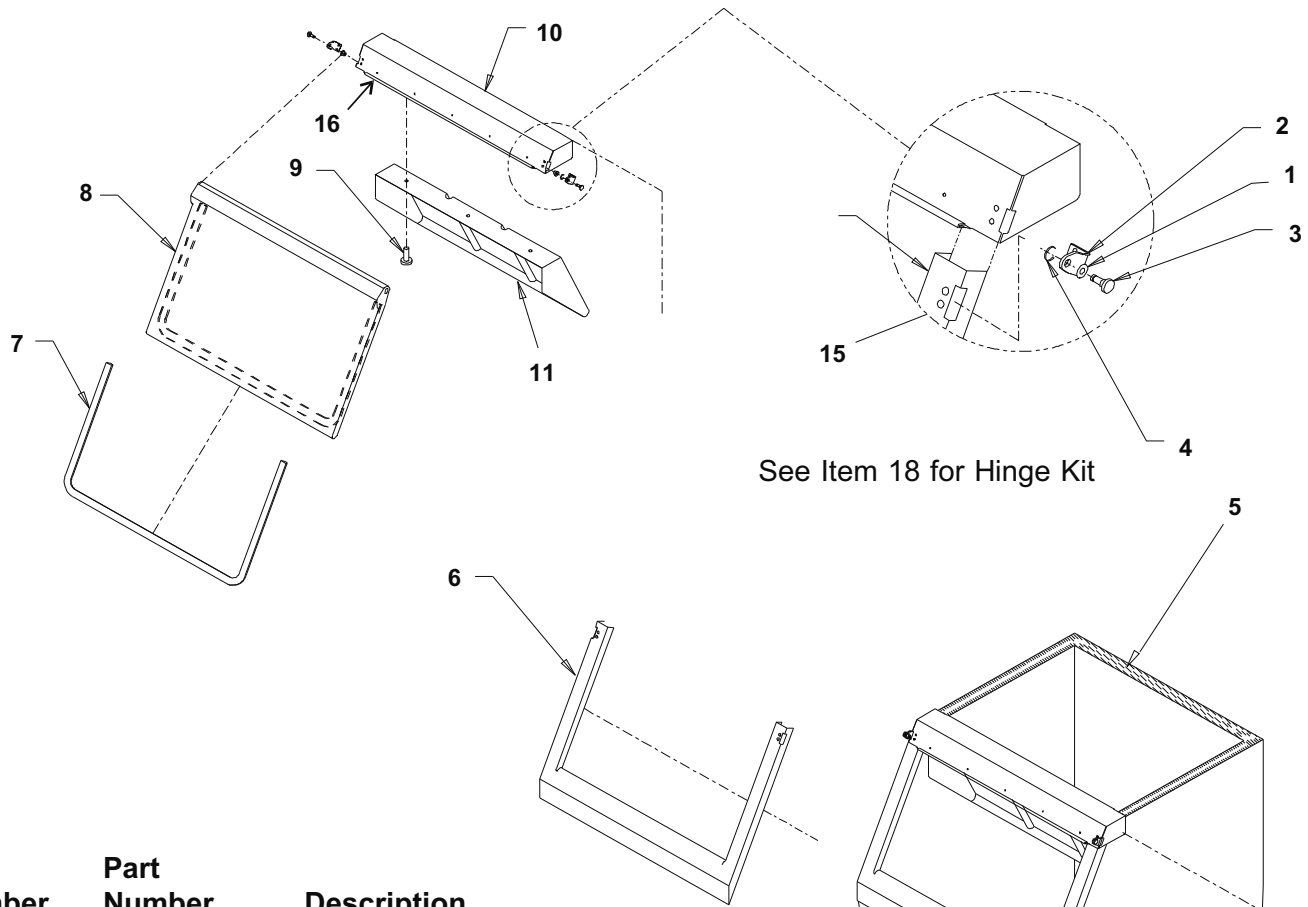

Drain Detail

Hinge Detail

Order kit KLP7 for a set of 4 legs.

* Replacement of frame recommended when servicing hinge parts.

Bins, Condensers, and Accessories Service Parts

HTB555

Item Number	Part Number	Description
1	02-2380-02	Spacer
2	02-3196-01	Hinge
3	02-2806-01	Shoulder screw
4	03-1539-09	E-Ring
5	19-0503-04	Gasket - 9 ft.*
6	02-3274-01	Door frame -Brown
	02-3274-32	Door frame - Grey
7	13-0909-01	Door gasket - 58"
8	A36481-021	Door - Brown incl #7
	A36481-022	Door - Grey incl #7
9	03-0727-11	Thumb screw
10	A35637-001	Canopy
11	A37310-001	Baffle
12	02-2809-02	Drain top
13	02-4193-01	Flat washer
14	02-3108-01	Drain bottom
15	03-1418-07	Screw for hinge
16	02-3202-02	Trim guard
17	05-0586-01	Drain elbow
18	A40021-021	Hinge kit, includes 2 of items 1, 2, 3 and 4; plus 4 of item 15.
Not shown	02-0540-01	Scoop