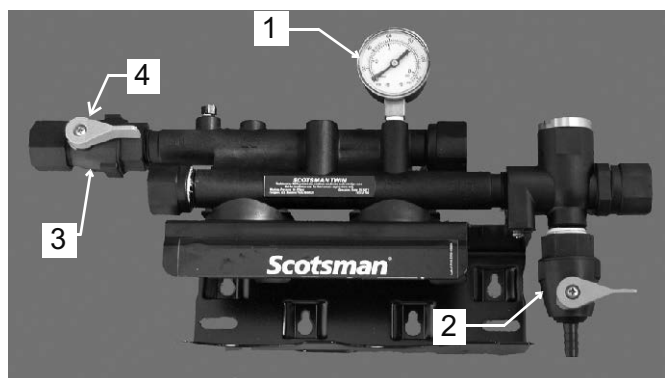

Bins, Condensers, and Accessories Service Parts

Water Filters

SSM1, SSM2, or SSM3 Water Filters Parts Current Version

Item	SSM1	SSM2, 3	Description
1	02-3790-15	02-3790-15	Gauge
2	02-3790-16	02-3790-19	Flushing Valve
3	-	02-3790-20	Inlet Valve
4	02-3790-21	-	Valve handle

Pre-Filter Parts - Current Version

9n	02-3790-22	Head assembly
10n	02-3790-23	O-ring
11n	02-3790-24	20" bowl
	02-3790-25	10" bowl