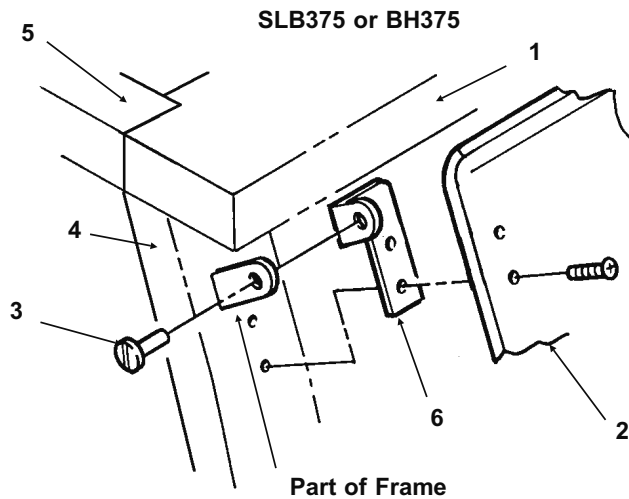

Bins, Condensers, and Accessories Service Parts

SLB150, SLB260/BH260, SLB375/BH375

Item Number	Part Number	Description
1	C80211705	Canopy
2	C80230902	Bin door assembly (includes hinge)
3	C80206901	Hinge pin
4	C80209504	Door frame assembly
5	19-0503-04	Gasket tape, 90"
6	C80206601	Hinge for door, rt
	C80206602	Hinge for door, left
Not illustrated:		
7	C80399201	Clear button
8	C80511301	Baffle