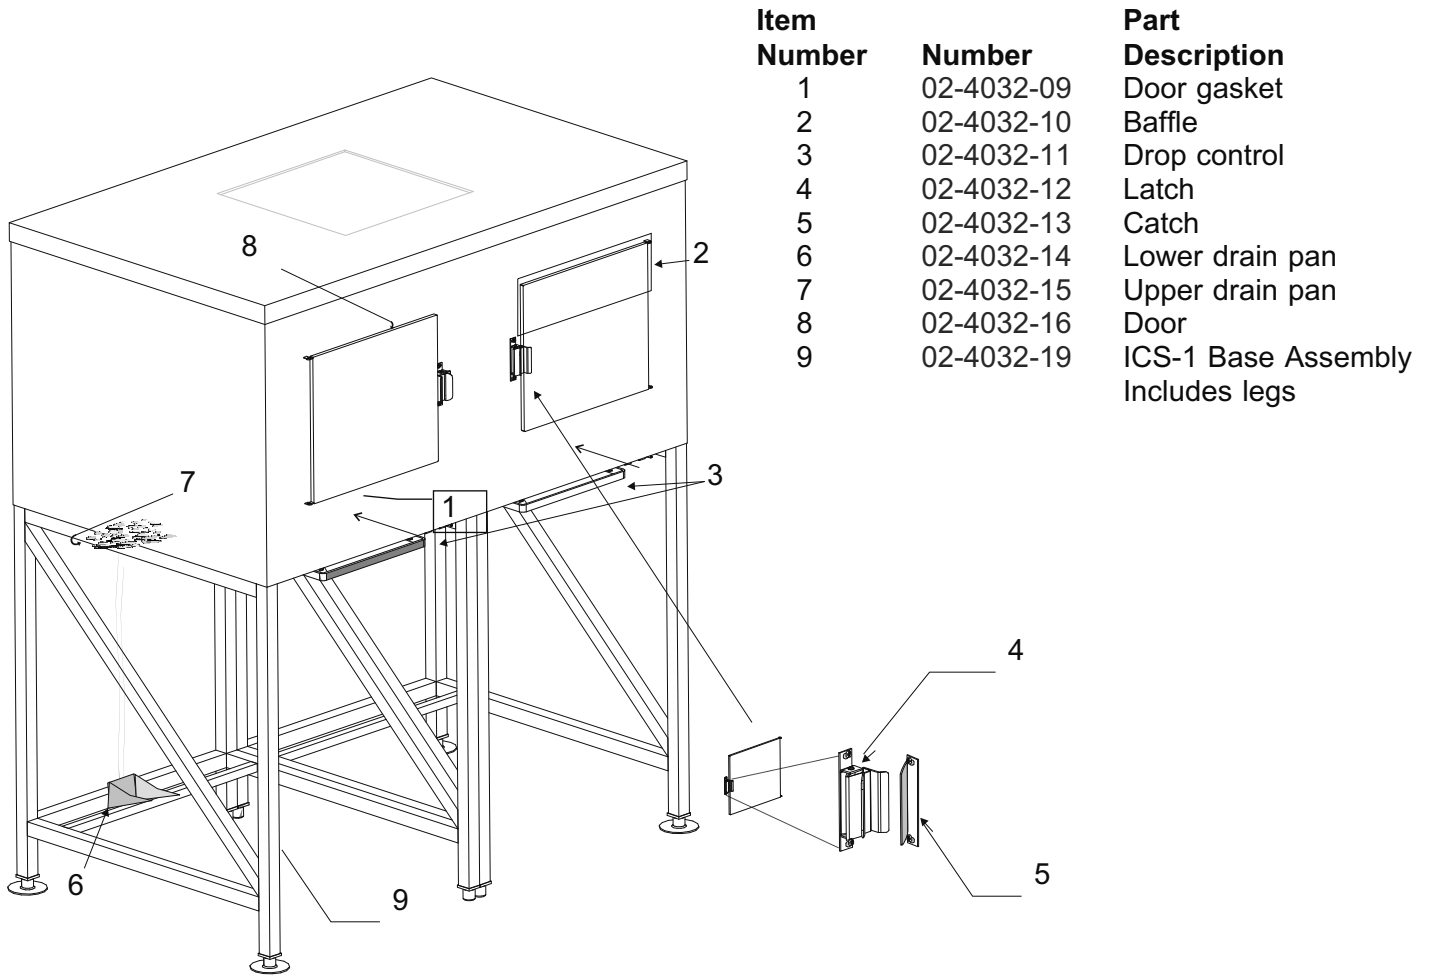

Bins, Condensers, and Accessories

Service Parts

Ice Cart Systems (ICS1, ICS2, ICS3)