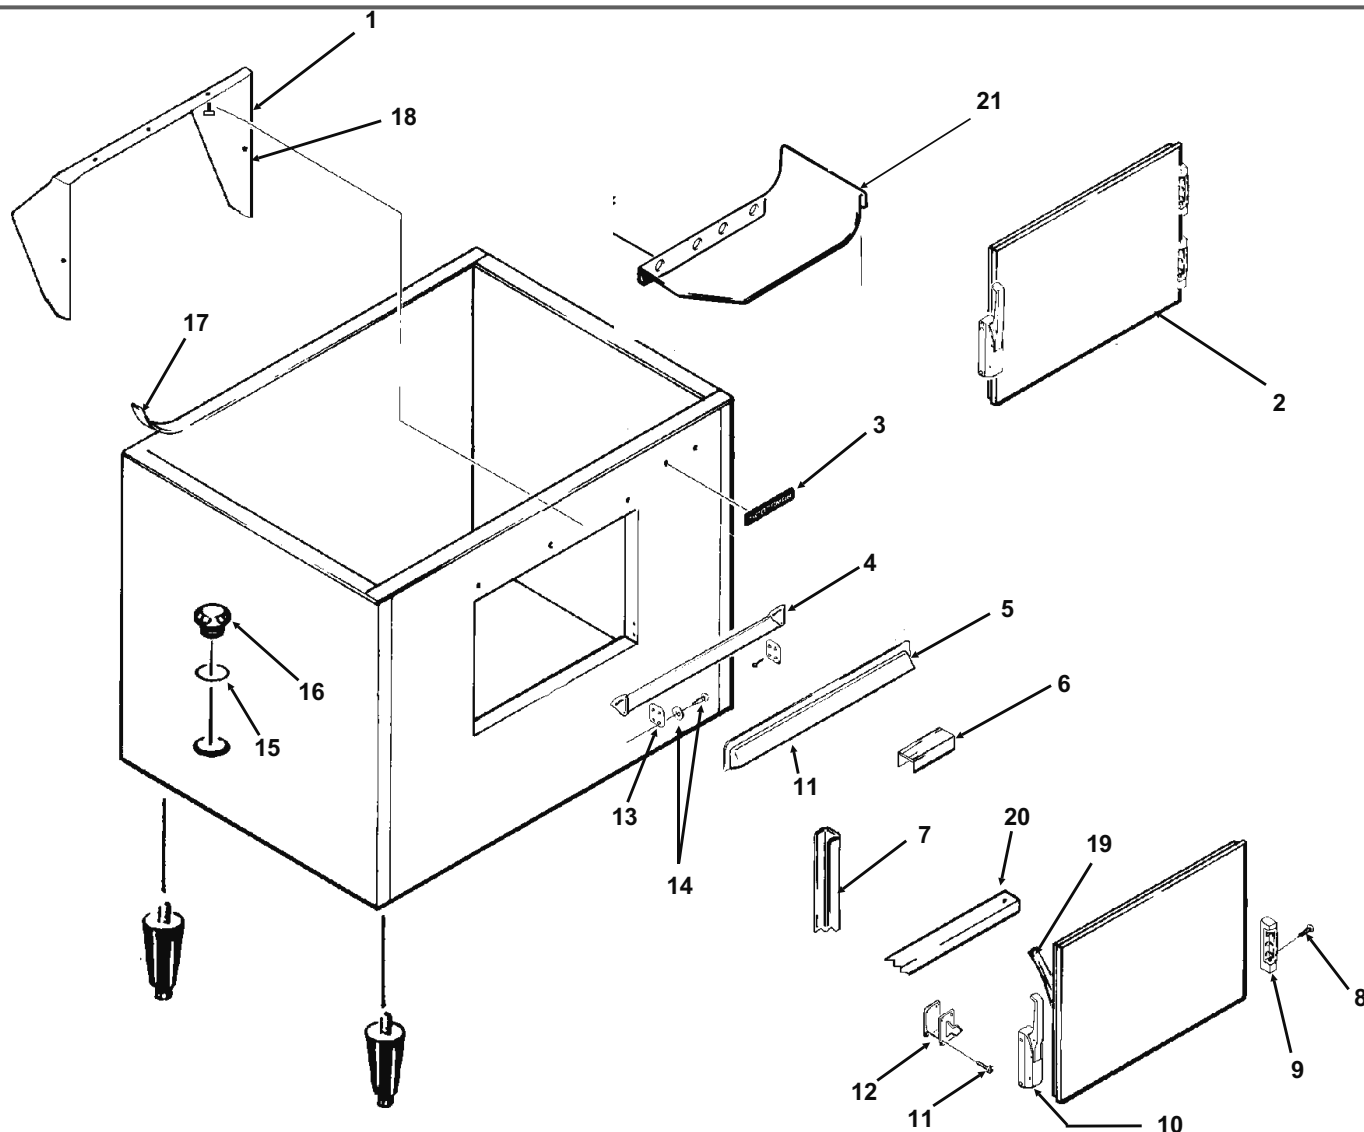

Bins, Condensers, and Accessories Service Parts

B90/BX87

ITEM NUMBER	PART NUMBER	DESCRIPTION			
1	A15114-000	Baffle	9	02-2658-03	Hinge
2	A18300-013	Complete Door-brown		02-2658-04	Hinge Cover
	A18300-032	Complete door, gray	10	02-2658-01	Latch
	A18300-010	Complete Door, sandalwood.		02-1285-00	Screw, into door
	A18300-002	Complete door, SS	11	03-1419-28	Screw, into cabinet
	02-1000-00	Plastic door liner	12	02-2658-02	Strike
3	15-0711-01	Emblem for sandalwood	13	A25929-001	Spill door hinge
	15-0808-01	Emblem for gray	14	A17302-000	Button storage
4	A17342-000	Spill Door		03-1403-15	Screw
5	no number	Awning	15	13-0617-11	O-ring
6	no number	Door Trim Cap	16	02-2809-01	Drain top
7	A25931-001	Door Trim side	17	19-0503-04	Foam tape
8	03-1285-00	Screw, into door	18	03-0727-01	Thumb screw
	03-1419-28	Screw, into cabinet	19	13-0264-00	Door gasket
			20	A25932-001	Door trim
			21	A26449-001	Cube chute