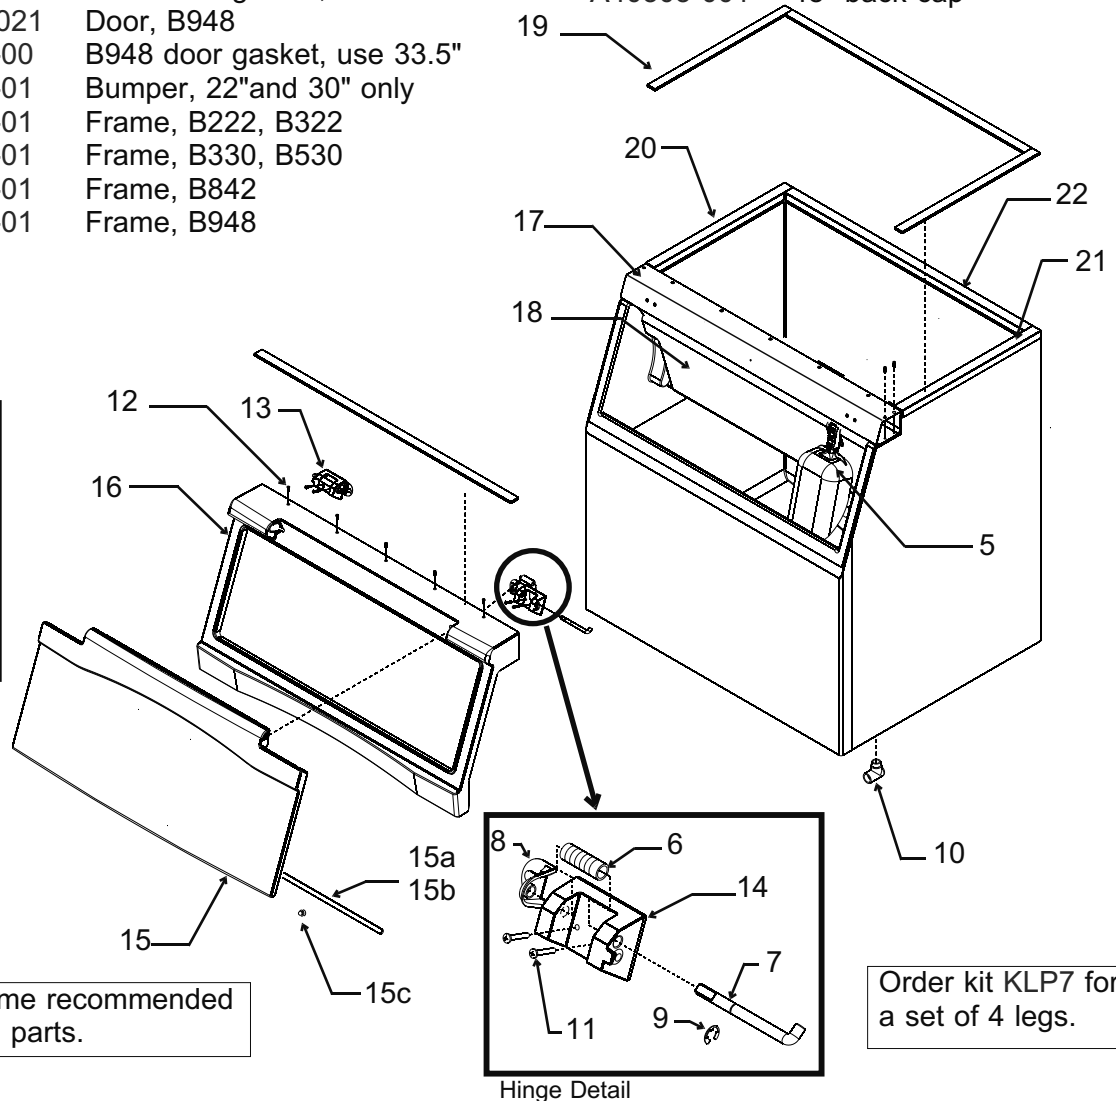

Hinge Detail

Order kit KLP7 for a set of 4 legs.

* Replacement of frame recommended when servicing hinge parts.