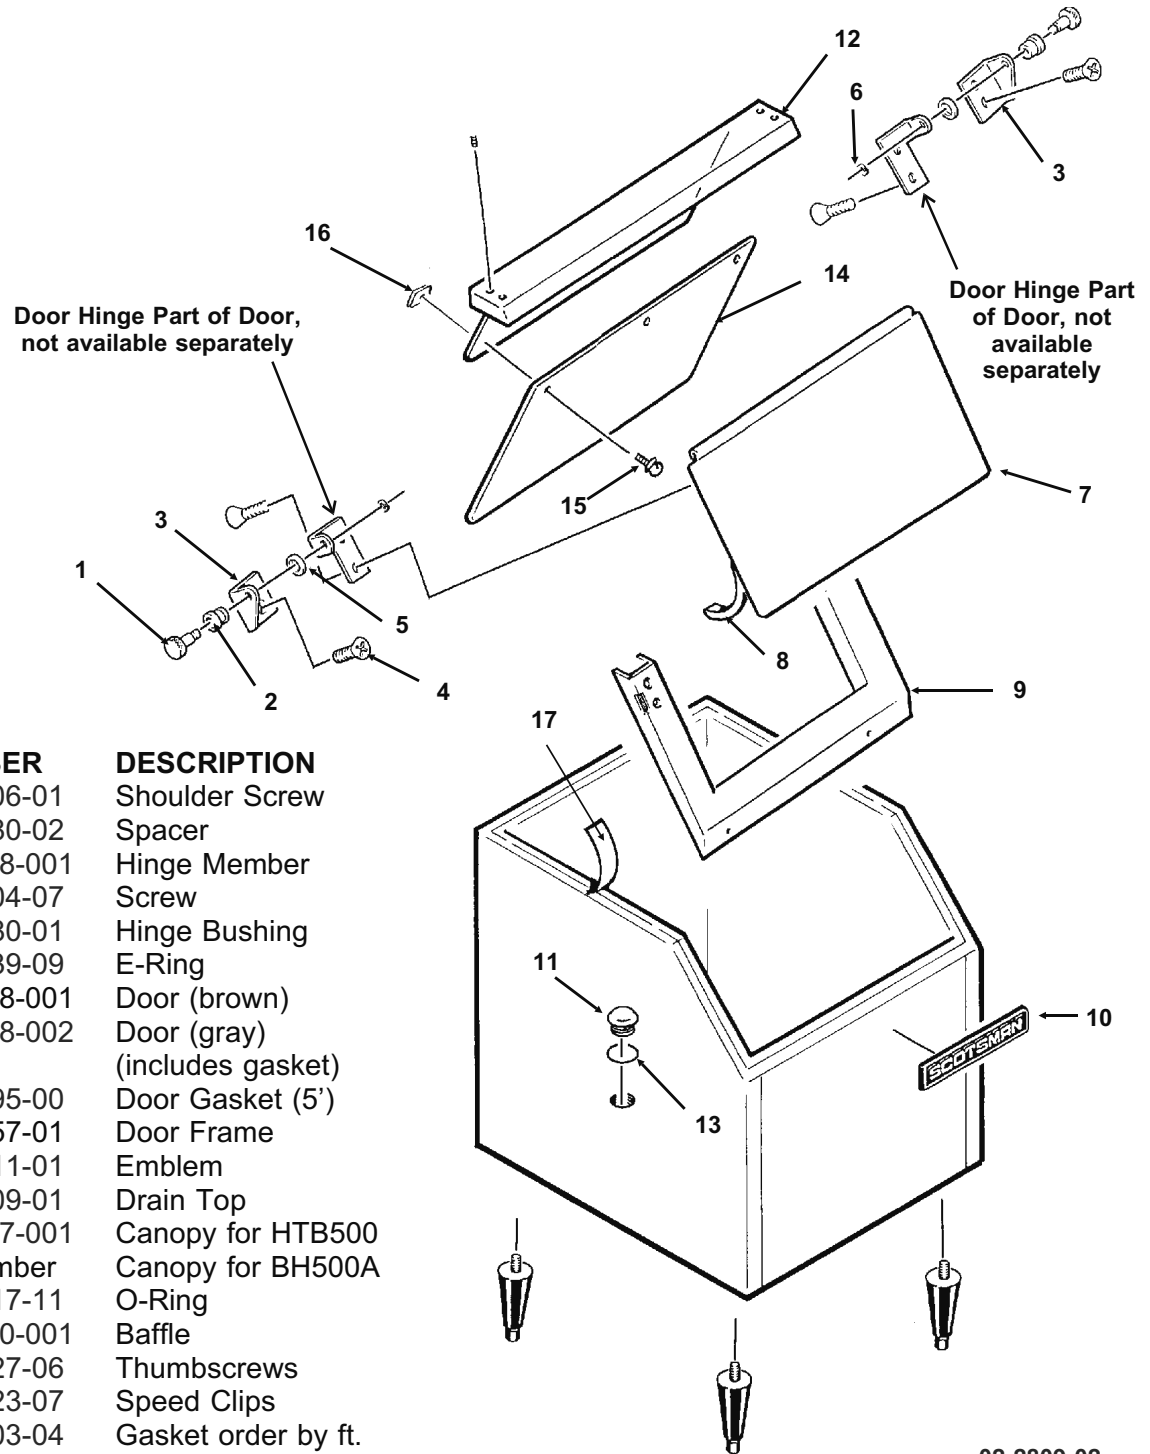

Note: Leg Threads are $\frac{1}{2}$ - 13. The legs for this bin will not interchange with any other Scotsman leg or caster.

Bins, Condensers, and Accessories Service Parts

ITEM NUMBER	PART NUMBER	DESCRIPTION	ITEM NUMBER	PART NUMBER	DESCRIPTION
1	02-3991-01	Baffle	10	02-2658-01	Latch
2	02-3991-02	Complete door, SS		02-3991-12	Screw, into door
	02-3991-03	Plastic door liner	11	02-3991-13	Screw, into cabinet
3	15-0711-02	Emblem for gray	12	02-2658-02	Strike
4	02-3991-04	Spill Door	13	02-3991-15	Spill door hinge
5	02-3991-05	Awning	14	02-3991-16	Screw
6	02-3991-06	Door Trim Cap	15	13-0617-11	O-ring
7	02-3991-07	Door Trim side	16	02-2809-01	Drain top
	02-3991-17	Support, attaches to item 7	17	19-0503-04	Foam tape
8	02-3991-08	Screw, into door or cabinet	18	03-0727-01	Thumb screw
9	02-2658-03	Hinge	19	02-3991-18	Door gasket
	02-2658-04	Hinge Cover	20	02-3991-19	Door trim

Bins, Condensers, and Accessories Service Parts

HTB500/BH500A

ITEM NUMBER	PART NUMBER	DESCRIPTION
1	02-2806-01	Shoulder Screw
2	02-2380-02	Spacer
3	A31248-001	Hinge Member
4	03-1404-07	Screw
5	02-2380-01	Hinge Bushing
6	03-1539-09	E-Ring
7	A32648-001	Door (brown)
	A32648-002	Door (gray) (includes gasket)
8	13-0595-00	Door Gasket (5')
9	02-2857-01	Door Frame
10	15-0711-01	Emblem
11	02-2809-01	Drain Top
12	A32317-001	Canopy for HTB500
	no number	Canopy for BH500A
13	13-0617-11	O-Ring
14	A32580-001	Baffle
15	03-0727-06	Thumbscrews
16	03-1423-07	Speed Clips
17	19-0503-04	Gasket order by ft.