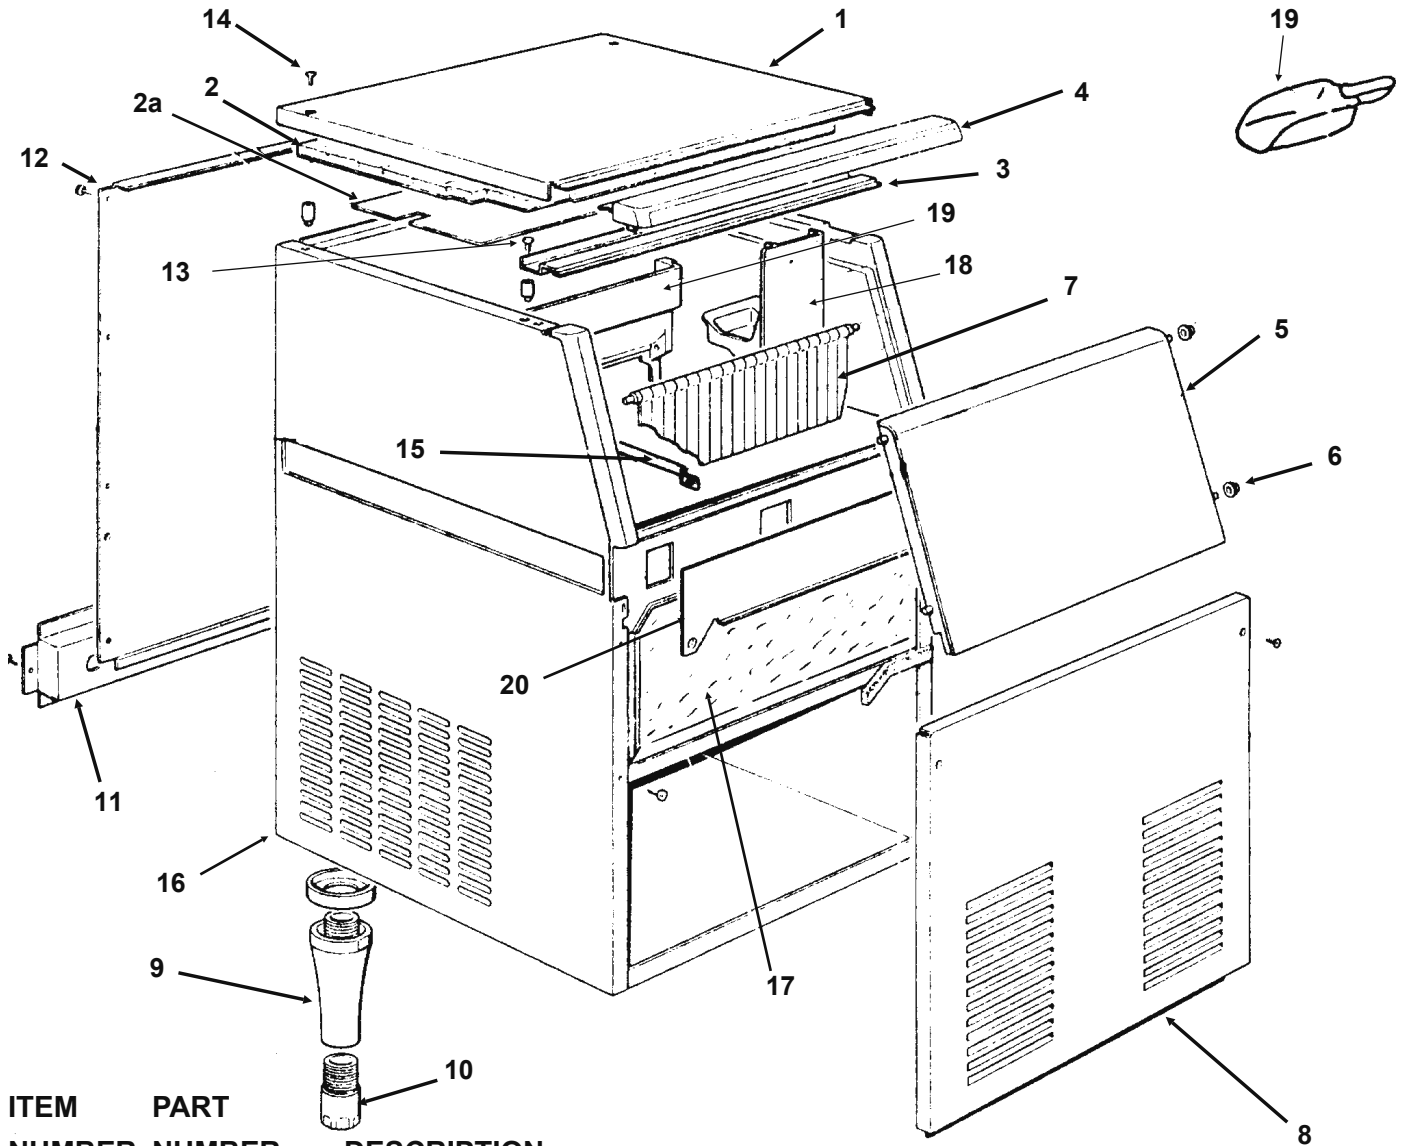

CS60 Service Parts

This is the parts list for the CS60. Always check the description to be certain that it matches the part required.

Table of Contents

Cabinet	page 2
Water System	page 3
Refrigeration	page 4
Control Box	page 5
Wiring Diagrams	page 6

CS60 Service Parts CABINET

ITEM NUMBER	PART NUMBER	DESCRIPTION
1.	0701939-03	Top panel
2.	0784378-00	Insulation
2a.	0742033-00	Cover
3.	0721455-00	Brace
4.	0660468-00	Upper Door Frame
5.	0792009-06	Door
6.	0660286-00	Door Bushing (4)
7.	0784169-09	Curtain
8.	0701937-09	Front panel,
9.	0660466-00	Leg
	0660516-00	Leg spacer
10.	0660258-01	Leg Leveler

ITEM NUMBER	PART NUMBER	DESCRIPTION
11.	0701945-01	Lower back panel,
12.	0702179-00	Back panel
13.	0470000-03	Screw
14.	0470002-00	Screw
15.	0732017-00	Bin Thermo Bracket
16.	0781306-20	Unit frame
17.	F060498-01	Storage Bin Assembly
18.	0742101-03	Pump bracket
	0669469-01	Curtain bracket
19.	02-3253-01	Scoop
20.	0721451-04	Front plate

CS60 Service Parts

REFRIGERATION

ITEM NUMBER	PART NUMBER	DESCRIPTION
1.	0660465-00	Tube Cap
2.	0660340-05	Tube
3.	0650475-00	Tube Clip
4.	0784297-00	Evaporator
5.	0620276-02	Condenser
6.	0630003-05	Drier
7.	0784423-01	Accumulator/suction Line
8.	0650476-00	Fan Nut
9.	18-8723-01	Fan Motor
10.	0420800-00	Screw
11.	18-8725-01	Fan Blade
12.	0660484-01	Fan Shroud
13.	12-2007-01	Hot Gas Valve Body
	12-2008-01	Hot Gas Valve Coil
14.	0630020-01	Strainer
15.	18-8925-01	Compressor, includes starting components
	F620167-17	Start cap for original comp.
	F620057-36	Relay for original comp.
	F620058-66	Overload for original comp.
	18-1901-62	Start capacitor for 18-8925-01
	18-1903-63	Relay for 18-8925-01