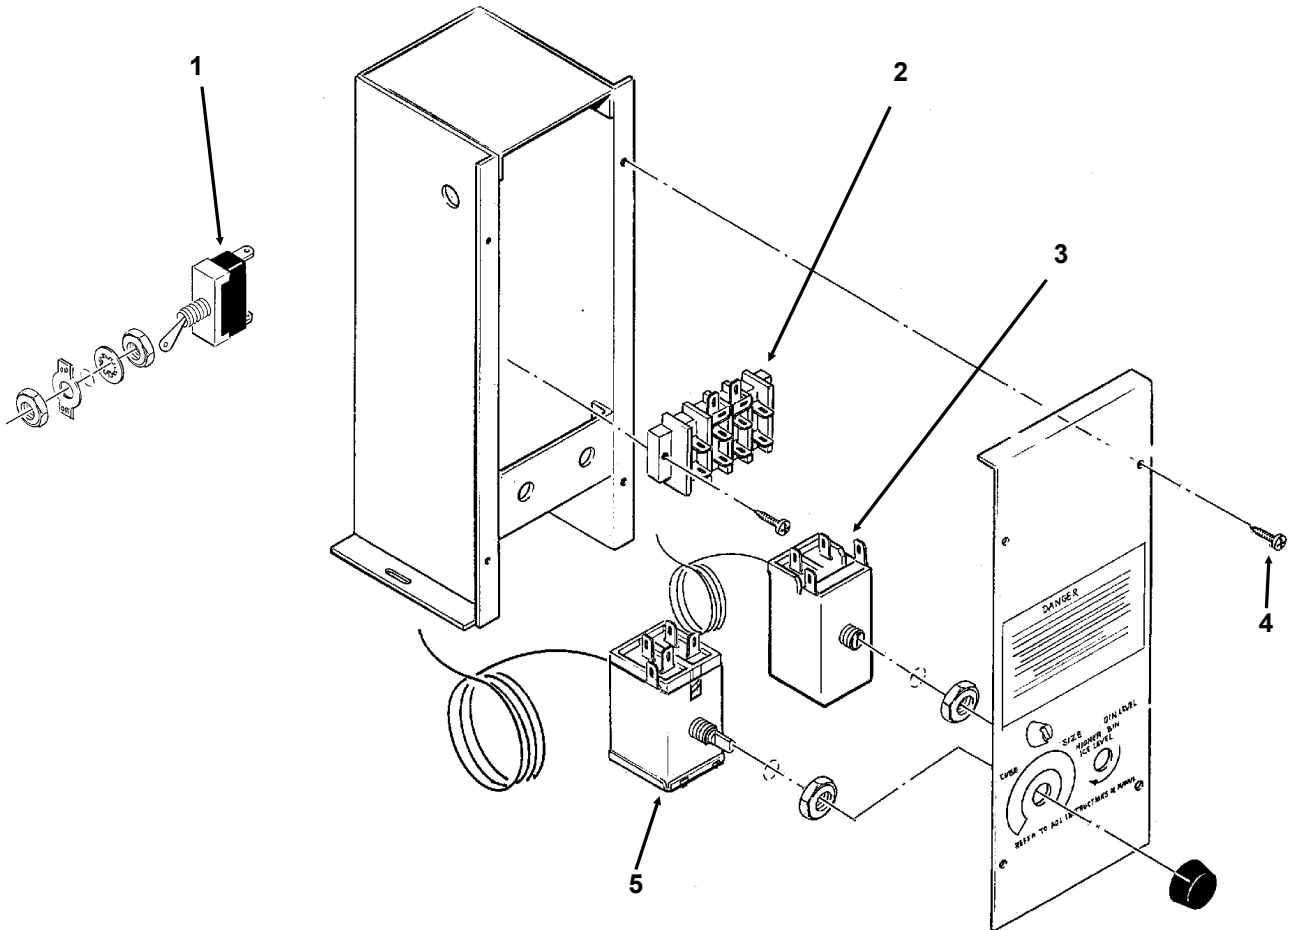

CS60 Service Parts

Water System

ITEM NUMBER	PART NUMBER	DESCRIPTION	ITEM NUMBER	PART NUMBER	DESCRIPTION
1.	0660519-02	Spray nozzle	13.	0460004-00	Hose Clamp
2.	0640041-20	Gasket	14.	0610159-02	Drain tube
3.	0793129-02	Spray system (complete)	15.	0660224-00	Drain Fitting
4.	0650499-01	Hose Clamp	16.	0610148-11	Bin Drain Hose
5.	A32405-001	Inlet Water Valve	17.	0744014-05	Drain Hose Insul.
6.	0610166-00	Hose, Pump To Jets	18.	0743118-06	Supply Hose, 680mm
7.	0660463-02	Pump Fan	19.	0660535-00	Ring Nut
8.	A32588-020	Water Pump	20.	no number	part of item 5
9.	0660211-01	Drain Top	21.	no number	part of item 5
10.	0660387-01	Stand pipe	Not Shown,		
11.	0640134-00	O-ring	22.	0533238	Inlet Water
12.	0660219-01	Drain Tube Fitting			Adaptor (optional)

CS60 Service Parts

REFRIGERATION

ITEM NUMBER	PART NUMBER	DESCRIPTION
1.	0660465-00	Tube Cap
2.	0660340-05	Tube
3.	0650475-00	Tube Clip
4.	0784297-00	Evaporator
5.	0620276-02	Condenser
6.	0630003-05	Drier
7.	0784423-01	Accumulator/suction Line
8.	0650476-00	Fan Nut
9.	18-8723-01	Fan Motor
10.	0420800-00	Screw
11.	18-8725-01	Fan Blade
12.	0660484-01	Fan Shroud
13.	12-2007-01	Hot Gas Valve Body
	12-2008-01	Hot Gas Valve Coil
14.	0630020-01	Strainer
15.	18-8925-01	Compressor, includes starting components
	F620167-17	Start cap for original comp.
	F620057-36	Relay for original comp.
	F620058-66	Overload for original comp.
	18-1901-62	Start capacitor for 18-8925-01
	18-1903-63	Relay for 18-8925-01

Note: 18-8925-01 is Copeland ARB21C-1AA-201

CS60 Service Parts

CONTROL BOX

ITEM NUMBER	PART NUMBER	DESCRIPTION
1.	0620033-01	Toggle Switch
2.	0630114-01	Terminal Board
3.	0620209-00	Bin Thermostat
4.	no number	Screw
	0440063-00	Lockwasher
5.	0620264-11	Cube Size Control
Not Shown		
6	0620075-03	Hi pressure cut out