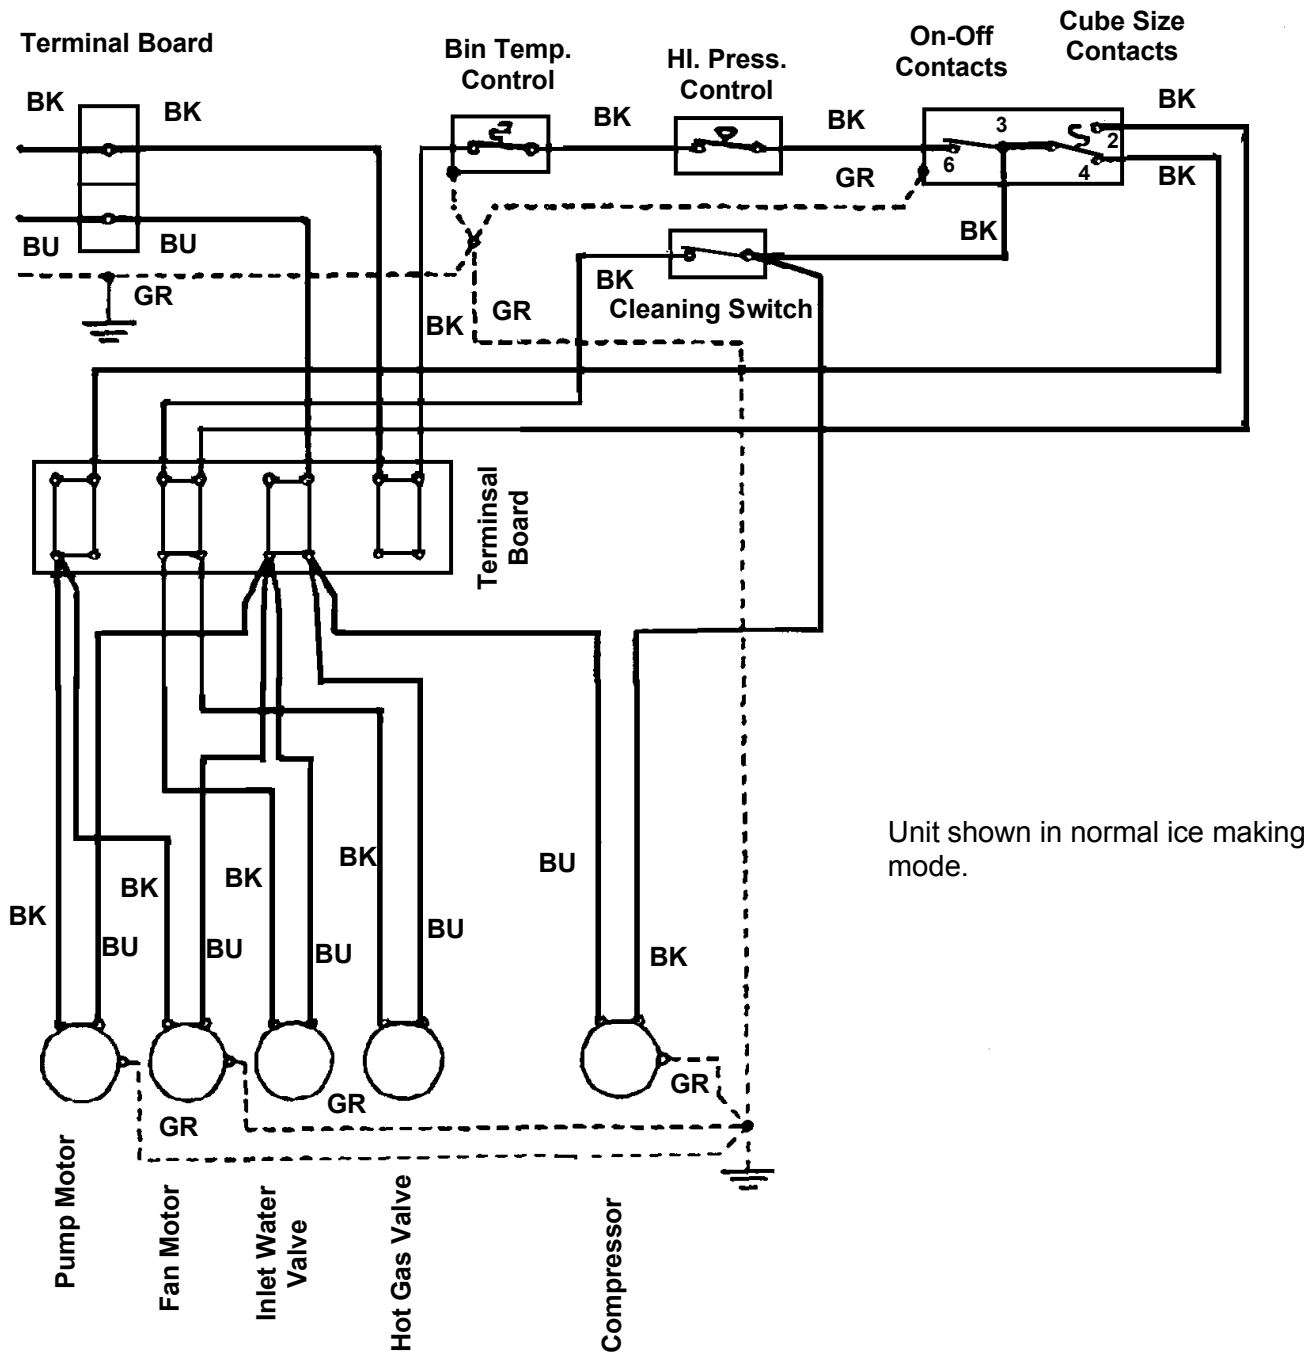

CS60 Service Parts

Water System

ITEM NUMBER	PART NUMBER	DESCRIPTION	ITEM NUMBER	PART NUMBER	DESCRIPTION
1.	0660519-02	Spray nozzle	13.	0460004-00	Hose Clamp
2.	0640041-20	Gasket	14.	0610159-02	Drain tube
3.	0793129-02	Spray system (complete)	15.	0660224-00	Drain Fitting
4.	0650499-01	Hose Clamp	16.	0610148-11	Bin Drain Hose
5.	A32405-001	Inlet Water Valve	17.	0744014-05	Drain Hose Insul.
6.	0610166-00	Hose, Pump To Jets	18.	0743118-06	Supply Hose, 680mm
7.	0660463-02	Pump Fan	19.	0660535-00	Ring Nut
8.	A32588-020	Water Pump	20.	no number	part of item 5
9.	0660211-01	Drain Top	21.	no number	part of item 5
10.	0660387-01	Stand pipe	Not Shown,		
11.	0640134-00	O-ring	22.	0533238	Inlet Water
12.	0660219-01	Drain Tube Fitting			Adaptor (optional)

CS60 Service Parts

REFRIGERATION

ITEM NUMBER	PART NUMBER	DESCRIPTION
1.	0660465-00	Tube Cap
2.	0660340-05	Tube
3.	0650475-00	Tube Clip
4.	0784297-00	Evaporator
5.	0620276-02	Condenser
6.	0630003-05	Drier
7.	0784423-01	Accumulator/suction Line
8.	0650476-00	Fan Nut
9.	18-8723-01	Fan Motor
10.	0420800-00	Screw
11.	18-8725-01	Fan Blade
12.	0660484-01	Fan Shroud
13.	12-2007-01	Hot Gas Valve Body
	12-2008-01	Hot Gas Valve Coil
14.	0630020-01	Strainer
15.	18-8925-01	Compressor, includes starting components
	F620167-17	Start cap for original comp.
	F620057-36	Relay for original comp.
	F620058-66	Overload for original comp.
	18-1901-62	Start capacitor for 18-8925-01
	18-1903-63	Relay for 18-8925-01

Note: 18-8925-01 is Copeland ARB21C-1AA-201

CS60 Service Parts

CONTROL BOX

ITEM NUMBER	PART NUMBER	DESCRIPTION
1.	0620033-01	Toggle Switch
2.	0630114-01	Terminal Board
3.	0620209-00	Bin Thermostat
4.	no number	Screw
	0440063-00	Lockwasher
5.	0620264-11	Cube Size Control
Not Shown		
6	0620075-03	Hi pressure cut out

CS60 Service Parts

COMPONENT LAYOUT DIAGRAM

CS60 Service Parts SCHEMATIC DIAGRAM