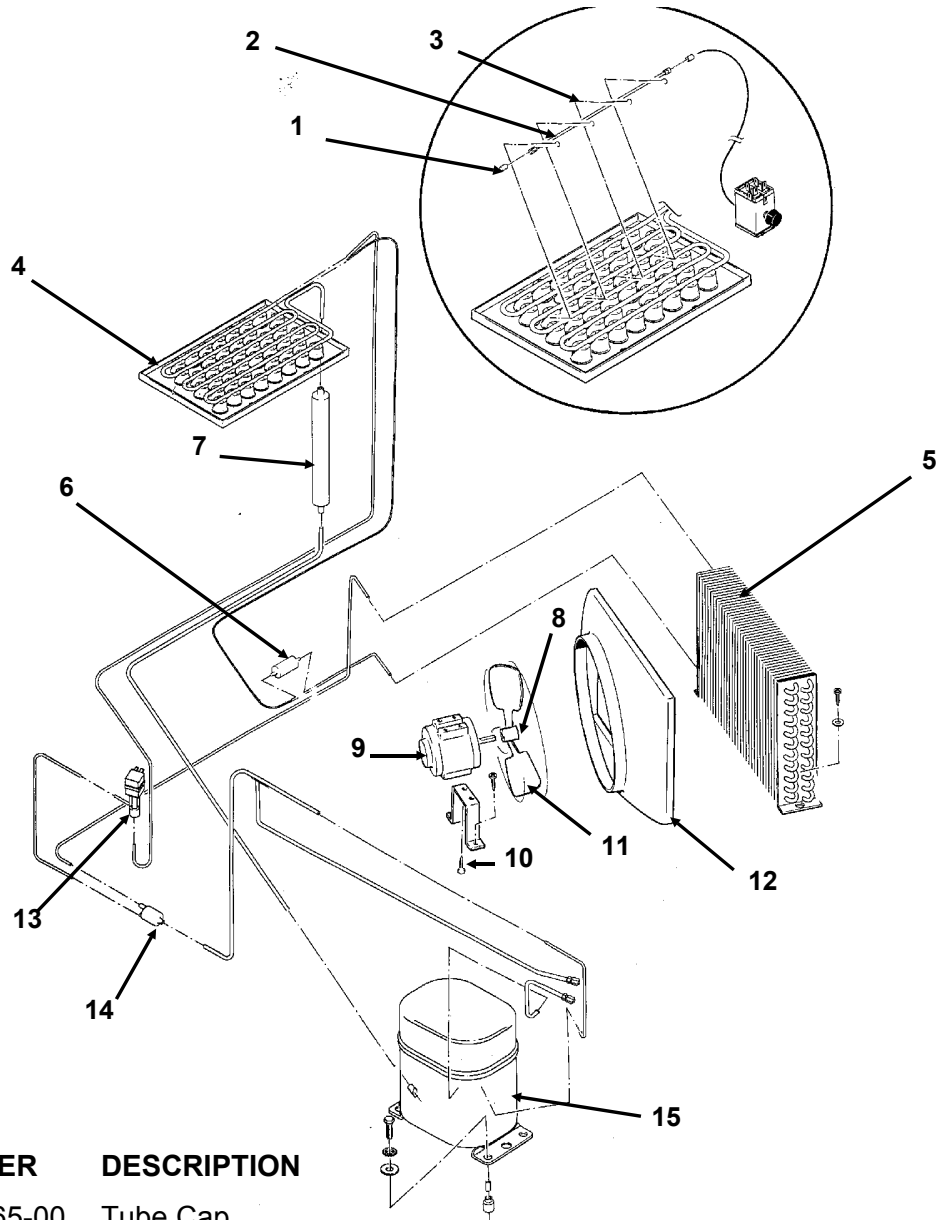

CS60 Service Parts

REFRIGERATION

ITEM NUMBER	PART NUMBER	DESCRIPTION
1.	0660465-00	Tube Cap
2.	0660340-05	Tube
3.	0650475-00	Tube Clip
4.	0784297-00	Evaporator
5.	0620276-02	Condenser
6.	0630003-05	Drier
7.	0784423-01	Accumulator/suction Line
8.	0650476-00	Fan Nut
9.	18-8723-01	Fan Motor
10.	0420800-00	Screw
11.	18-8725-01	Fan Blade
12.	0660484-01	Fan Shroud
13.	12-2007-01	Hot Gas Valve Body
	12-2008-01	Hot Gas Valve Coil
14.	0630020-01	Strainer
15.	18-8925-01	Compressor, includes starting components
	F620167-17	Start cap for original comp.
	F620057-36	Relay for original comp.
	F620058-66	Overload for original comp.
	18-1901-62	Start capacitor for 18-8925-01
	18-1903-63	Relay for 18-8925-01

Note: 18-8925-01 is Copeland ARB21C-1AA-201