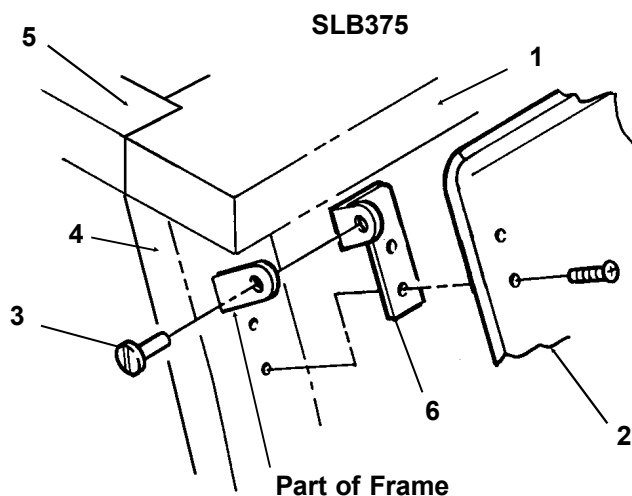

SLE300 Service Parts

Ice Storage Bins

Item Number	Part Number	Description
1	C80211705	Canopy
2	C80230902	Bin door assembly
3	C80206901	Hinge pin
4	C80209504	Door frame assembly (includes hinge)
5	19-0503-04	Gasket tape, 90"
6	C80206602	Hinge for door, rt.
	C80206601	Hinge for door, left
Not illustrated:		
6	C80399201	Clear button
7	C80511301	Baffle