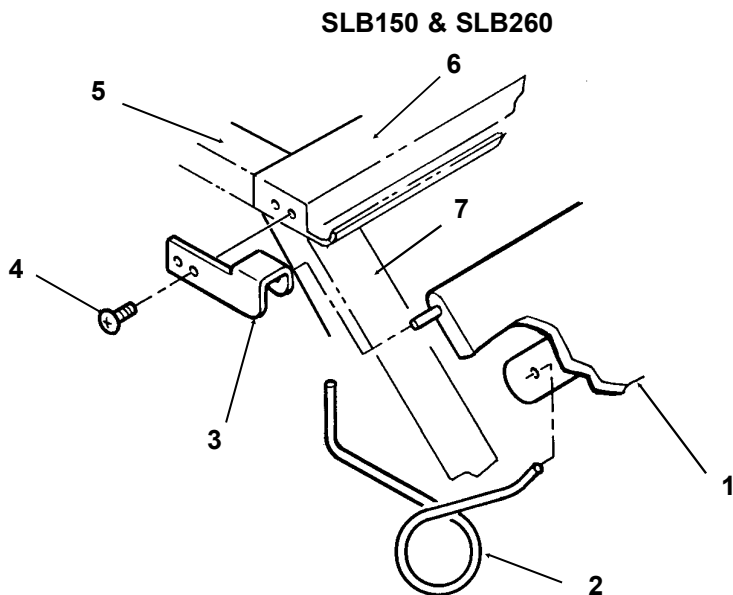

Item Number	Part Number	Description
1	C19475304	Door Assembly
2	C19629100	Door spring
3	C80299602	Left door hinge
	C80299601	Right door hinge
4	C19632604	Hinge pin
5	19-0503-04	Gasket tape, 90"
6	C80307602	Canopy
7	C80309002	Door frame assy
SLB150 Only		
	C34196203	Bin thermo bracket

Drain Parts:
SLB375 and SLB260
Female fitting, pn C80205501
Male fitting, pn C80205301
Flanged hex nut, pn C80205401
SLB150
Drain fitting, pn C36619500
Drain cup, pn C36619600
Crain cap, pn C36619400

Leg Set is KLP2E
Scoop is PN 02-0540-00