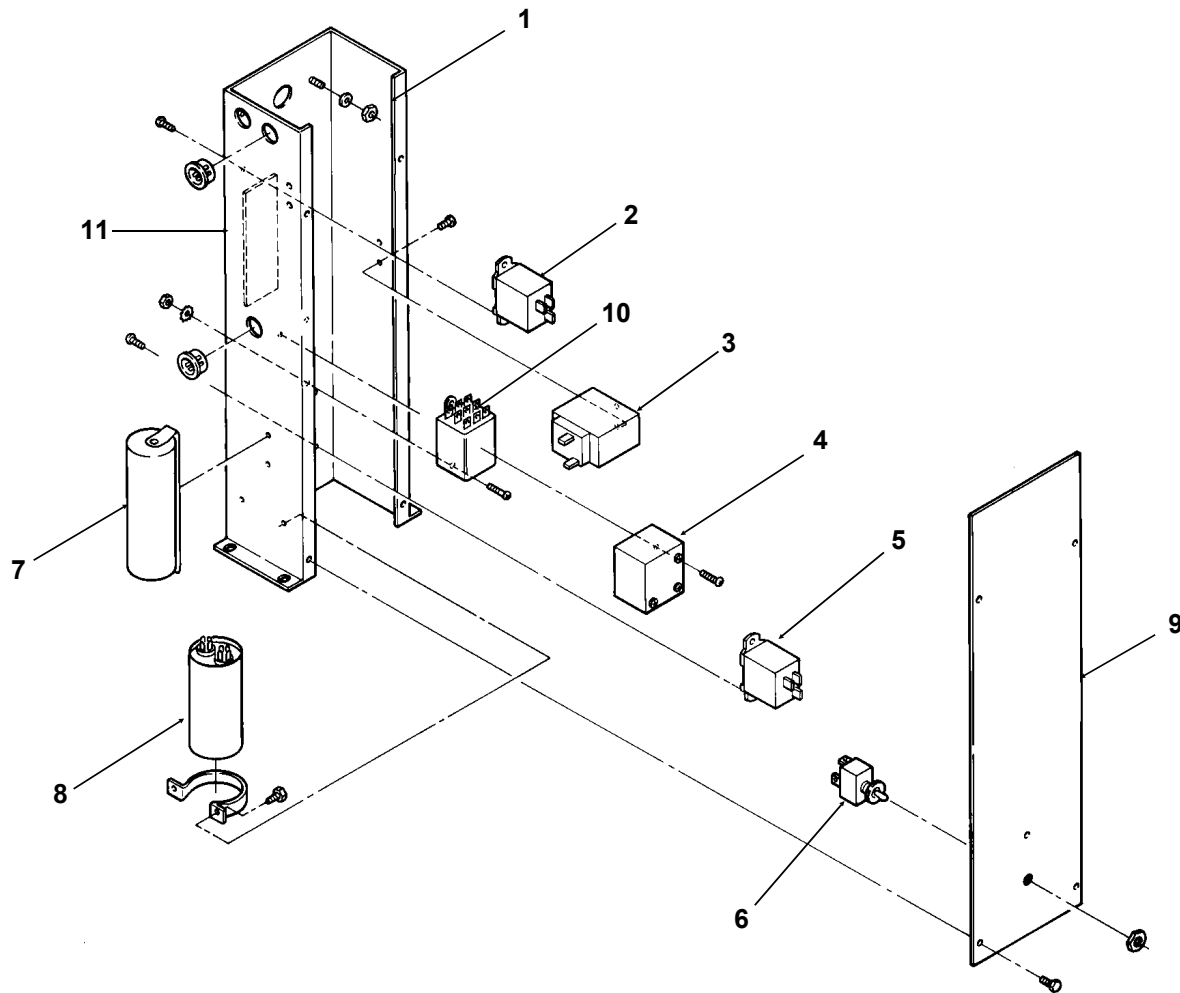

SLE300 Service Parts

Control Box

Item Number	Part Number	Description
1	no number	Control box
2	C28037301	Ice size thermostat
3	C46297900	High pressure cut out
4	C80193104	Compressor start relay
5	C80582201	Bin thermostat
6	C80012902	Ice/Off/Wash switch
7	C18381904	Start capacitor
8	C43753903	Run capacitor
9	C80315201	Control box cover (lower)
	C80306801	Control box cover (upper)
10	C80324101	Harvest relay
11	C18223900	Terminal block

Not Illustrated:

12	C47139709	Fan motor cord
13	C46292701	Relay K1