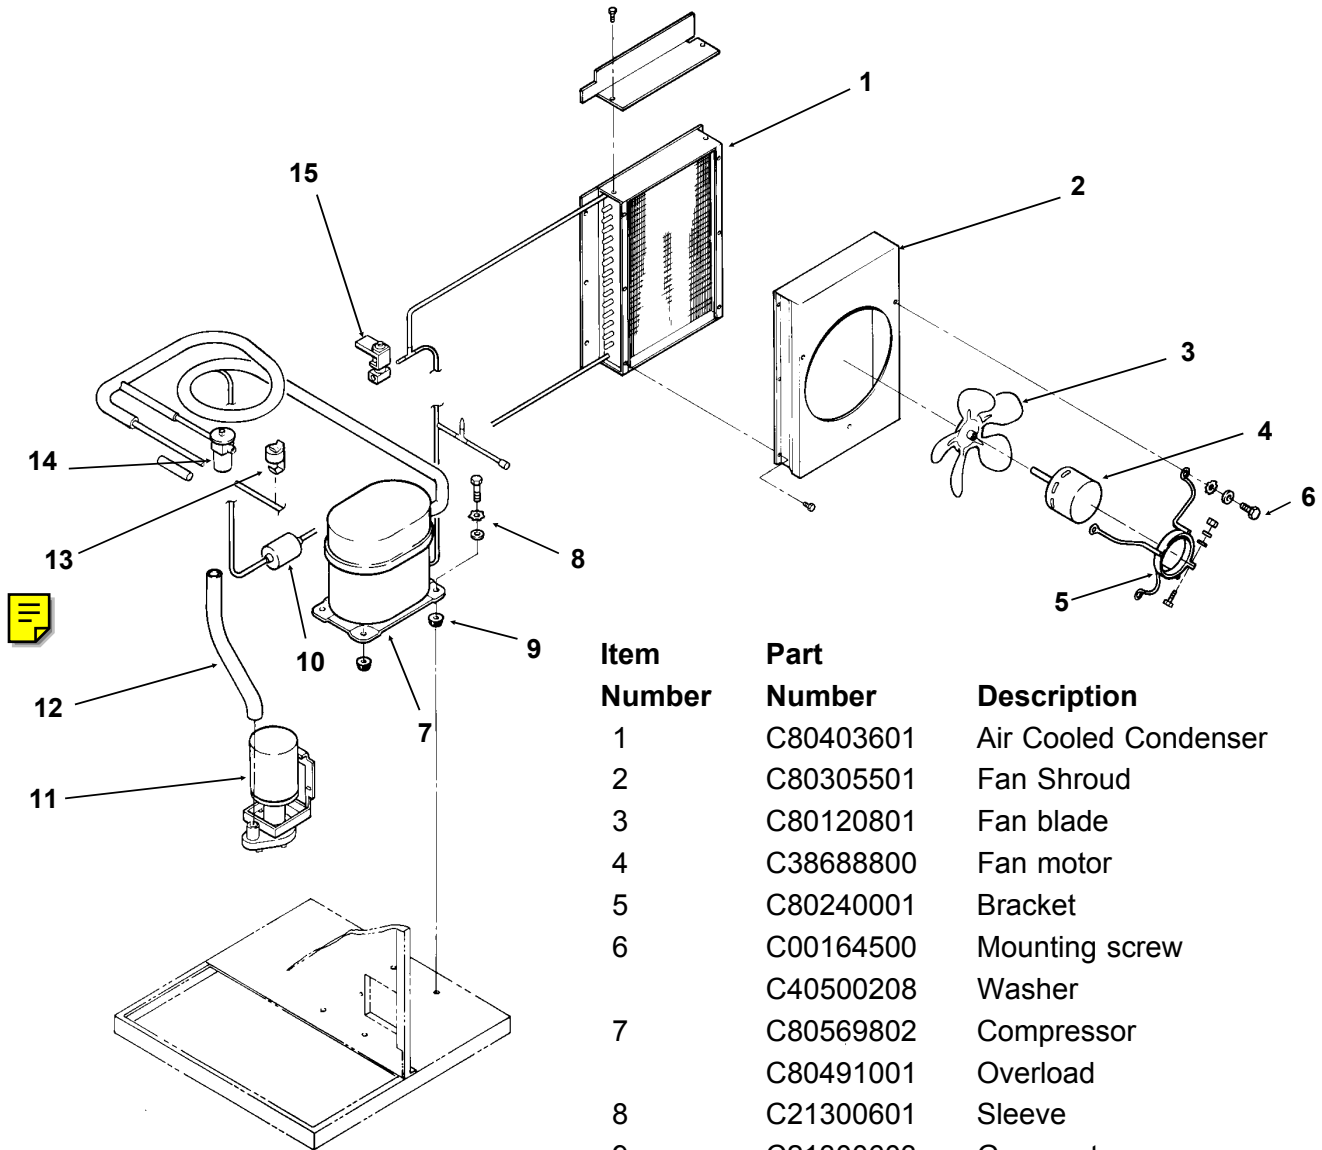

# SLE300 Service Parts Cabinet

Item Number	Part Number	Description
1	C80300402	Top panel, rt. side SS
2	C80472802	Right side panel, SS
3	C80449201	Pump cover
4	C80316007	Front panel (flat) complete, SS
	C86695701	Front panel, rounded corners, complete
	C39902100	Gasket, order by the foot. 49" req.
	C80306201	Liner
5	C80285402	Compressor deck, metal only
	C80317301	Base liner
6	C80304602	Top panel, lft side SS
7	C80559302	Emblem, grey
8	C44695102	Thumbscrew
9	C38990905	Screw
10	C43210900	Insert for front panel screw
Not Illustrated		
11	C35926400	Thumbscrew for bin thermo bracket
12	C34196202	Bin thermostat bracket

## Air Cooled Refrigeration

Item Number	Part Number	Description
1	C80403601	Air Cooled Condenser
2	C80305501	Fan Shroud
3	C80120801	Fan blade
4	C38688800	Fan motor
5	C80240001	Bracket
6	C00164500	Mounting screw
	C40500208	Washer
7	C80569802	Compressor
	C80491001	Overload
8	C21300601	Sleeve
9	C21300603	Grommet
10	C21057414	Drier
11	C80306601	Water pump
12	C00898200	Tube
13	C80582701	Harvest termination thermostat
14	C80638902	Thermo Exp. Valve
15	12-2417-21	Hot gas valve body & coil