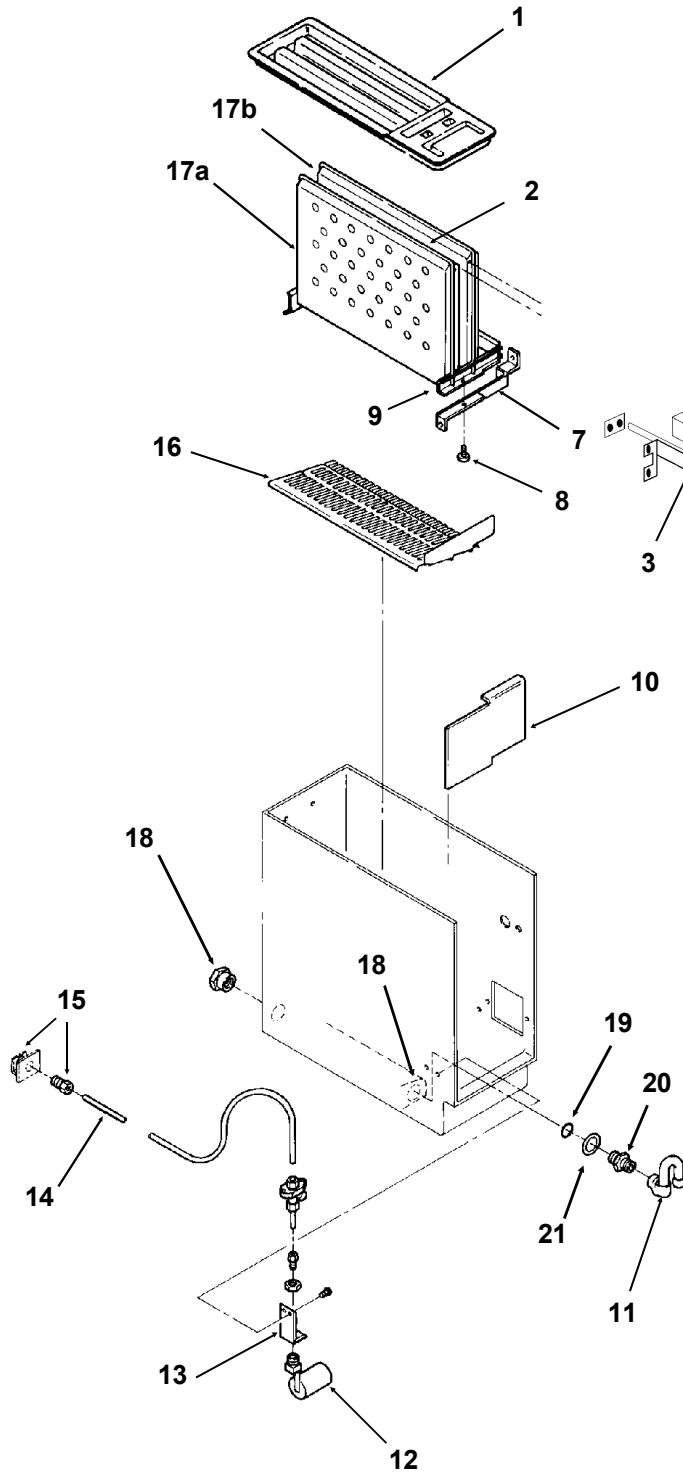

# SLE300 Service Parts Cabinet

Item Number	Part Number	Description
1	C80300402	Top panel, rt. side SS
2	C80472802	Right side panel, SS
3	C80449201	Pump cover
4	C80316007	Front panel (flat) complete, SS
	C86695701	Front panel, rounded corners, complete
	C39902100	Gasket, order by the foot. 49" req.
	C80306201	Liner
5	C80285402	Compressor deck, metal only
	C80317301	Base liner
6	C80304602	Top panel, lft side SS
7	C80559302	Emblem, grey
8	C44695102	Thumbscrew
9	C38990905	Screw
10	C43210900	Insert for front panel screw
Not Illustrated		
11	C35926400	Thumbscrew for bin thermo bracket
12	C34196202	Bin thermostat bracket

## Air Cooled Refrigeration

Item Number	Part Number	Description
1	C80403601	Air Cooled Condenser
2	C80305501	Fan Shroud
3	C80120801	Fan blade
4	C38688800	Fan motor
5	C80240001	Bracket
6	C00164500	Mounting screw
	C40500208	Washer
7	C80569802	Compressor
	C80491001	Overload
8	C21300601	Sleeve
9	C21300603	Grommet
10	C21057414	Drier
11	C80306601	Water pump
12	C00898200	Tube
13	C80582701	Harvest termination thermostat
14	C80638902	Thermo Exp. Valve
15	12-2417-21	Hot gas valve body & coil

## Freezing Compartment & Water System

Item Number	Part Number	Description
1	C80307802	Water distributor pan
2	C80561501	Plastic tube stand-off (not shown, attached to left evap)
3	C90100100	Adjustment Bracket & Tube
4	C80562201	Ice thickness probe tube
5	C11800501	Ice size heater
6	C28037301	Ice size thermostat
7	C80304601	Front evap support
8	C35926400	Thumb screw
9	C80308001	Evap support assembly
10	C80315801	Splash shield
11	C80333401	Drain assembly complete
12	C80283601	Float valve
13	C80300901	Valve bracket
14	C44697000	Tubing, 1/4" poly
15	C80323901	Water inlet adapter
16	C80375001	Ice rack
17a	C80359604	Left evaporator
17b	C80359601	Right Evaporator
18	C80451901	PVC Drain fitting
19	C80452101	Grommet
20	C80451801	Male connector
21	C80452001	Drain washer
Not Illustrated:		
22	C80452301	Drain tube assembly
23	C01231300	Thumb nut
24	C80465201	Top evaporator bracket