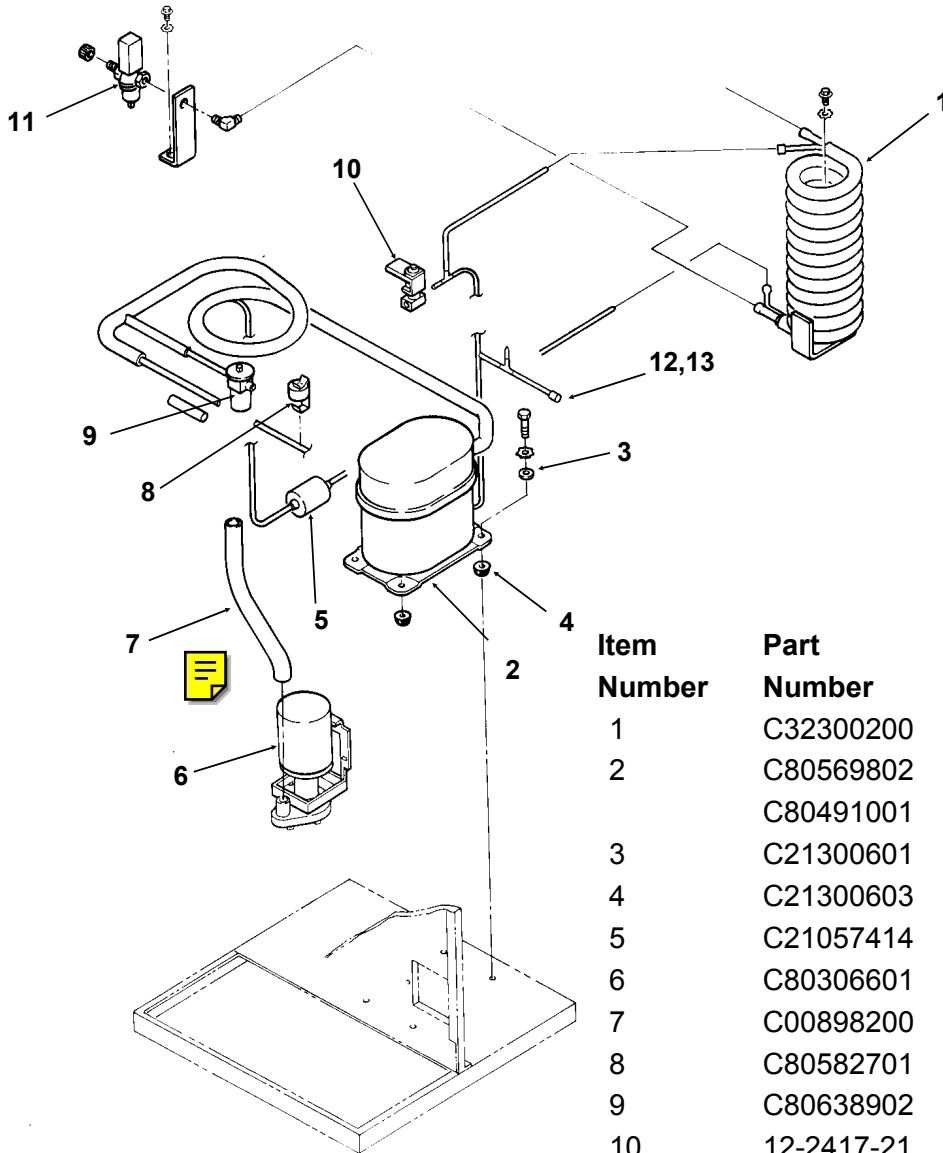

SLE300 Service Parts

Water Cooled Refrigeration

Item Number	Part Number	Description
1	C32300200	Water cooled condenser
2	C80569802	Compressor
	C80491001	Overload
3	C21300601	Sleeve
4	C21300603	Grommet
5	C21057414	Drier
6	C80306601	Water pump
7	C00898200	Tube
8	C80582701	Harvest termination thermostat
9	C80638902	Thermo Exp. Valve
10	12-2417-21	Hot gas valve body & coil
11	C80585401	Water reg valve
12	C26541100	Schrader valve core
13	C32943500	Schrader valve cap