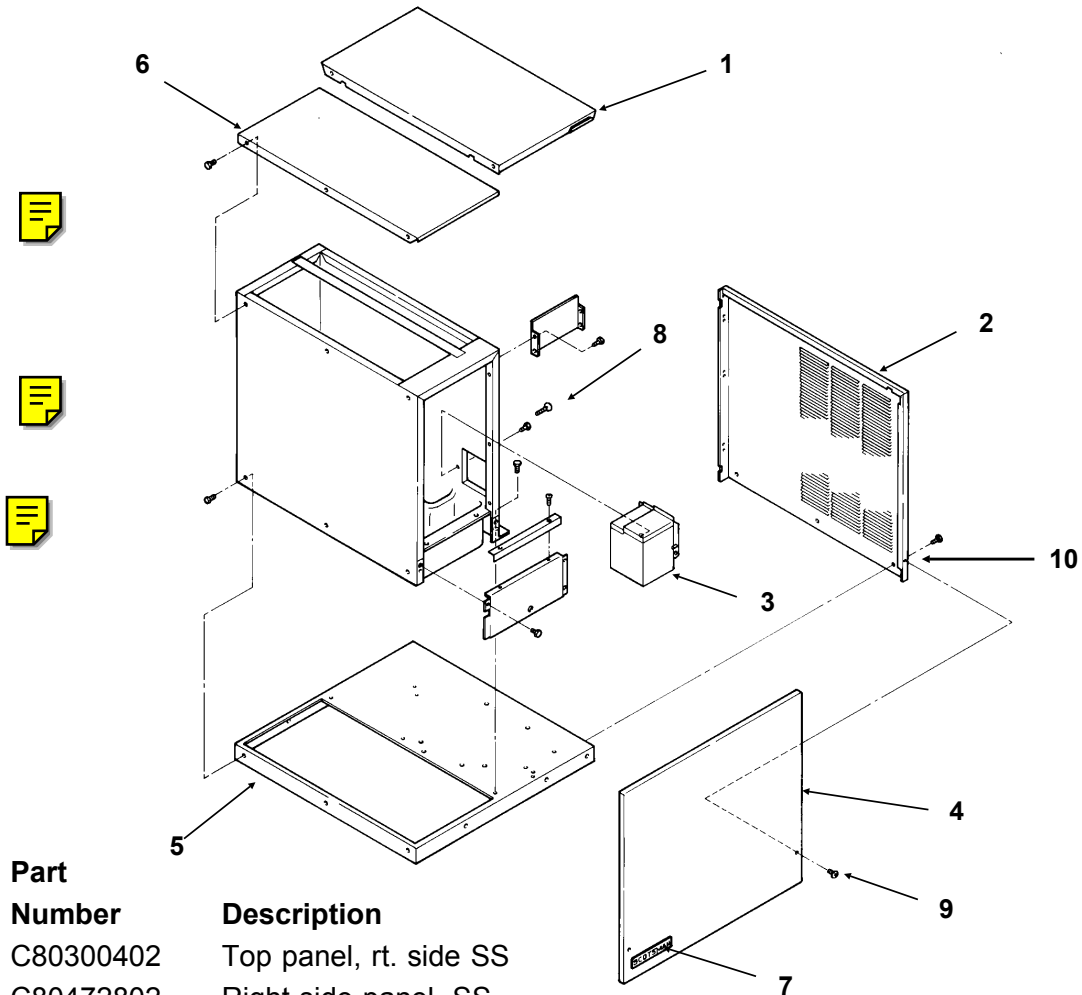

# SLE300 Service Parts Cabinet

Item Number	Part Number	Description
1	C80300402	Top panel, rt. side SS
2	C80472802	Right side panel, SS
3	C80449201	Pump cover
4	C80316007	Front panel (flat) complete, SS
	C86695701	Front panel, rounded corners, complete
	C39902100	Gasket, order by the foot. 49" req.
	C80306201	Liner
5	C80285402	Compressor deck, metal only
	C80317301	Base liner
6	C80304602	Top panel, lft side SS
7	C80559302	Emblem, grey
8	C44695102	Thumbscrew
9	C38990905	Screw
10	C43210900	Insert for front panel screw
Not Illustrated		
11	C35926400	Thumbscrew for bin thermo bracket
12	C34196202	Bin thermostat bracket