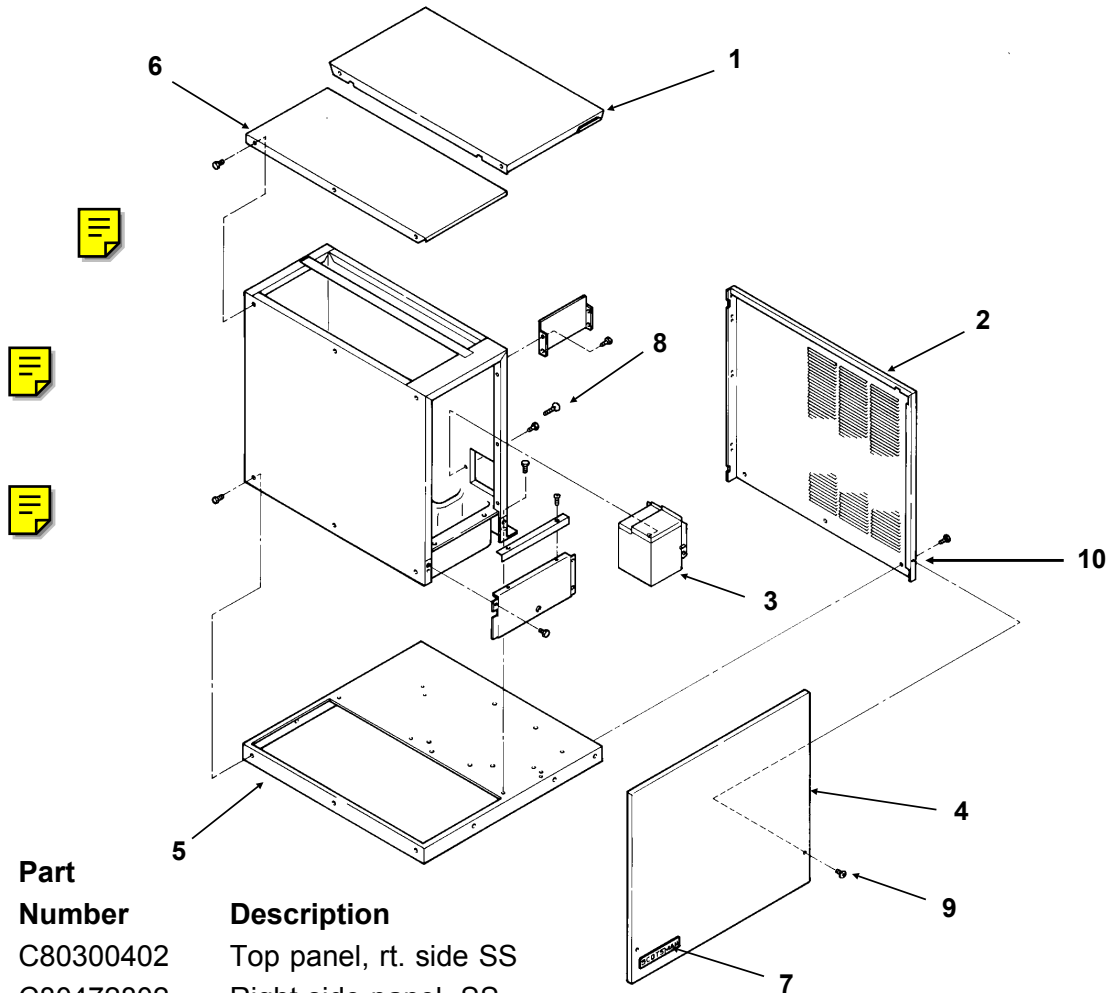

# SLE400 Service Parts Cabinet

Item Number	Part Number	Description
1	C80300402	Top panel, rt. side SS
2	C80472802	Right side panel, SS
3	C80449201	Pump cover
4	C80316007	Front panel (flat) complete, SS
	C86695701	Front panel (rounded corners)
	C39902100	Gasket, order per foot. 49" req.
	C80306201	Liner
5	C80285402	Compressor deck, metal only
	C80317301	Base liner
6	C80304602	Top panel, lft side SS
7	C80559302	Emblem, grey
8	C44695102	Thumbscrew
9	C38990905	Screw
10	C43210900	Insert for front panel screw
Not Illustrated		
11	C35926400	Thumbscrew for bin thermo bracket
12	C34196202	Bin thermostat bracket