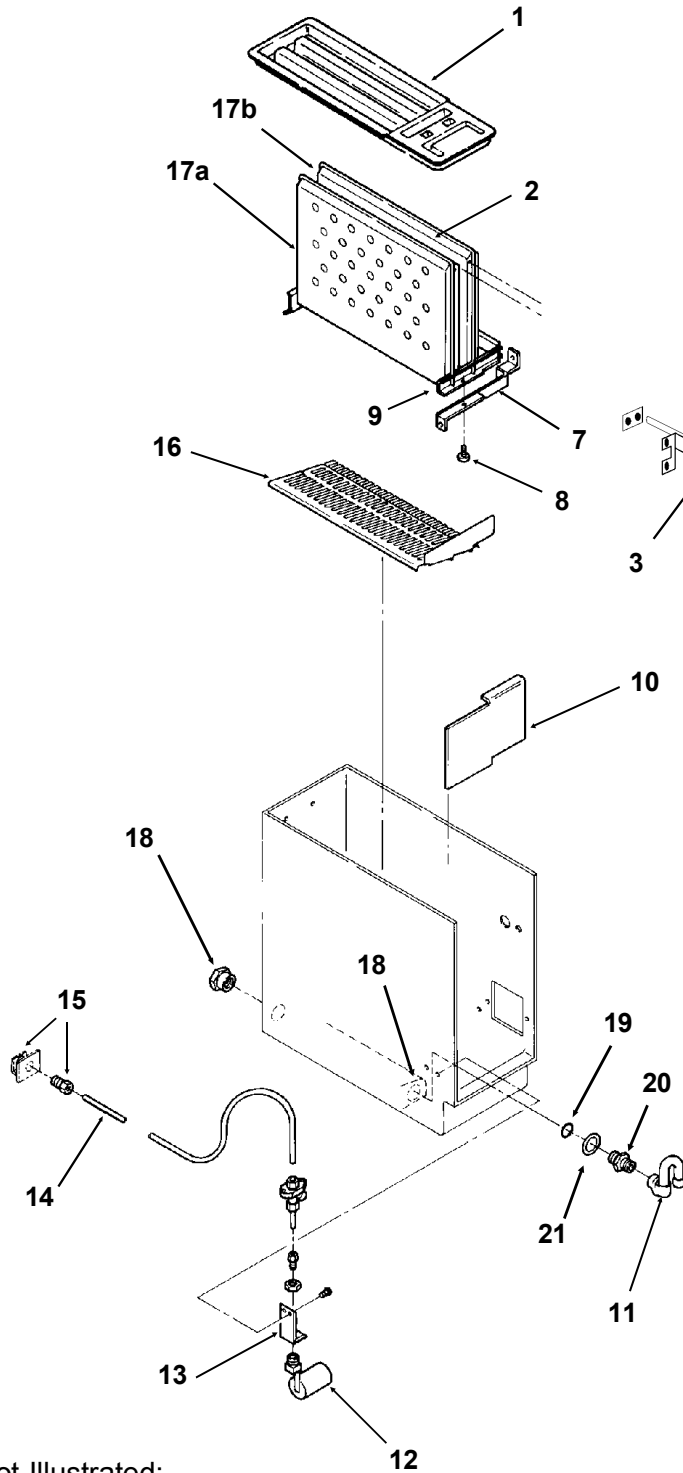

# SLE400 Service Parts Cabinet

Item Number	Part Number	Description
1	C80300402	Top panel, rt. side SS
2	C80472802	Right side panel, SS
3	C80449201	Pump cover
4	C80316007	Front panel (flat) complete, SS
	C86695701	Front panel (rounded corners)
	C39902100	Gasket, order per foot. 49" req.
	C80306201	Liner
5	C80285402	Compressor deck, metal only
	C80317301	Base liner
6	C80304602	Top panel, lft side SS
7	C80559302	Emblem, grey
8	C44695102	Thumbscrew
9	C38990905	Screw
10	C43210900	Insert for front panel screw
Not Illustrated		
11	C35926400	Thumbscrew for bin thermo bracket
12	C34196202	Bin thermostat bracket

## Air Cooled Refrigeration

Item Number	Part Number	Description
1	C80403602	Air Cooled Condenser
2	C80305501	Fan Shroud
3	C80120801	Fan blade
4	C38688800	Fan motor
5	C80240001	Bracket
6	C00164500	Mounting screw
	C40500208	Washer
7	C80569803	Compressor
	C22737400	Overload
8	C21300601	Sleeve
9	C21300603	Grommet
10	C21057414	Drier
11	C80306601	Water pump
12	C00898200	Tube
13	C80582702	Harvest termination thermostat
14	C80637507	Thermo Exp. Valve
15	12-2417-21	Hot gas valve body & coil

## Freezing Compartment & Water System

Item Number	Part Number	Description
1	C80307801	Water distributor pan
2	C80561501	Plastic tube stand-off (not shown, attached to left evap)
3	C90100100	Adjustment Bracket & Tube
4	C80562201	Ice thickness probe tube
5	C11800501	Ice size heater
6	C28037301	Ice size thermostat
7	C80304601	Front evap support
8	C35926400	Thumb screw
9	C80308001	Evap support assembly
10	C80315801	Splash shield
11	C80333401	Drain assembly complete
12	C80283601	Float valve
13	C80300901	Valve bracket
14	C44697000	Tubing, 1/4" poly
15	C80323901	Water inlet adapter
16	C80375001	Ice rack
17a	C80359604	Left evaporator
17b	C80359601	Middle or right Evaporator
18	C80451901	PVC Drain fitting
19	C80452101	Grommet
20	C80451801	Male connector
21	C80452001	Drain washer