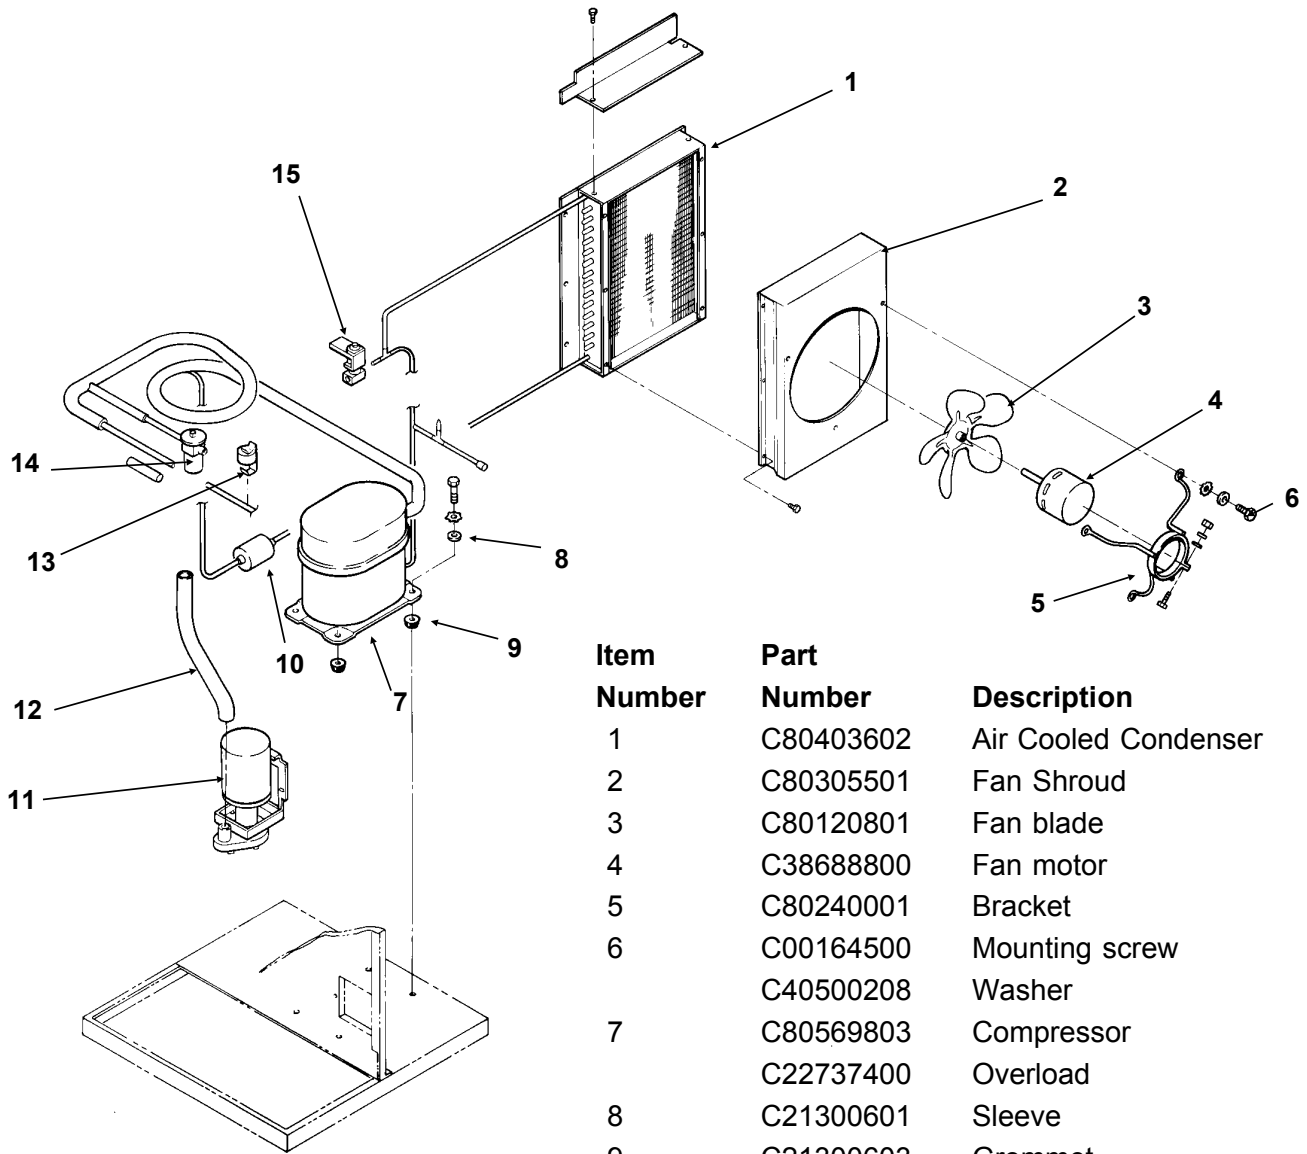

SLE400 Service Parts

Air Cooled Refrigeration

Item Number	Part Number	Description
1	C80403602	Air Cooled Condenser
2	C80305501	Fan Shroud
3	C80120801	Fan blade
4	C38688800	Fan motor
5	C80240001	Bracket
6	C00164500	Mounting screw
	C40500208	Washer
7	C80569803	Compressor
	C22737400	Overload
8	C21300601	Sleeve
9	C21300603	Grommet
10	C21057414	Drier
11	C80306601	Water pump
12	C00898200	Tube
13	C80582702	Harvest termination thermostat
14	C80637507	Thermo Exp. Valve
15	12-2417-21	Hot gas valve body & coil