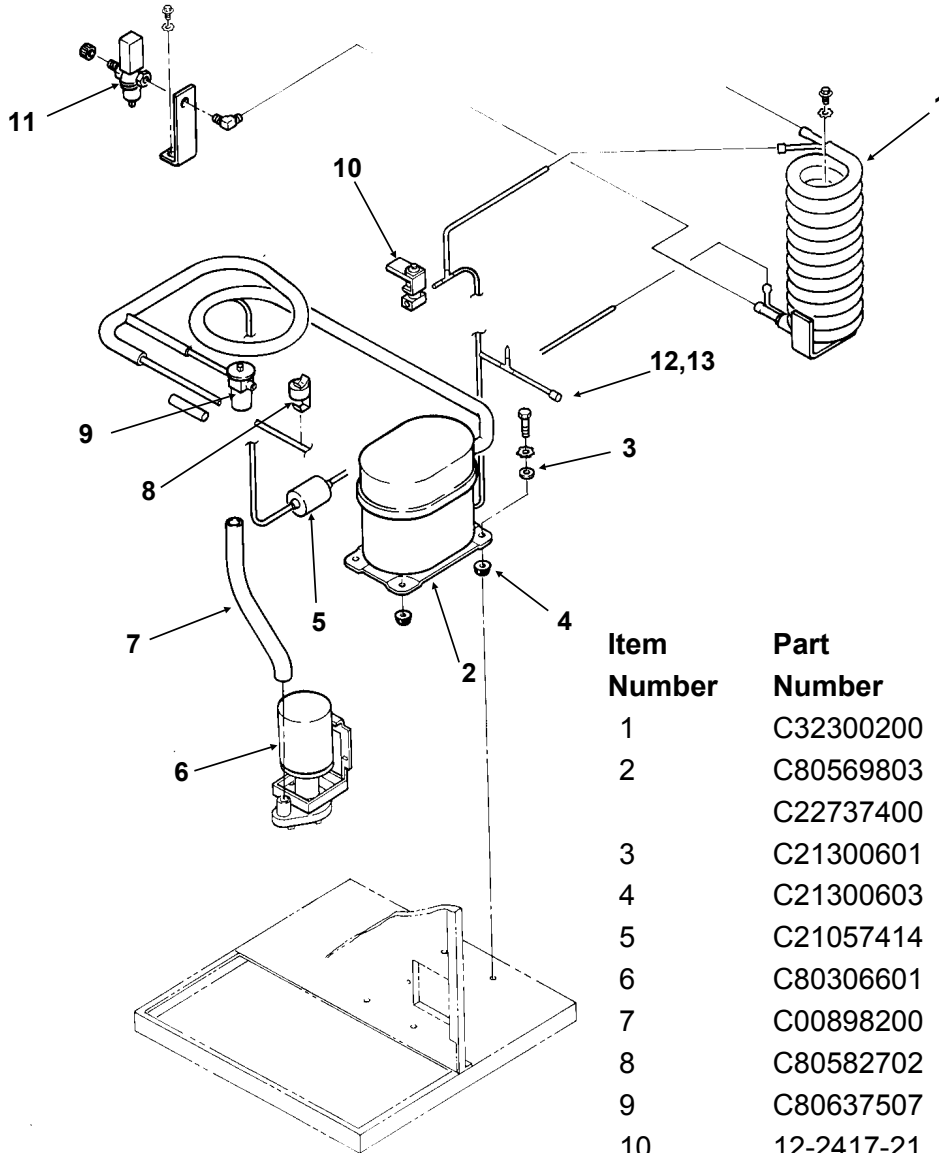

SLE400 Service Parts

Water Cooled Refrigeration

Item Number	Part Number	Description
1	C32300200	Water cooled condenser
2	C80569803	Compressor
	C22737400	Overload
3	C21300601	Sleeve
4	C21300603	Grommet
5	C21057414	Drier
6	C80306601	Water pump
7	C00898200	Tube
8	C80582702	Harvest termination thermostat
9	C80637507	Thermo Exp. Valve
10	12-2417-21	Hot gas valve body & coil
11	C80585401	Water reg valve
12	C26541100	Schrader valve core
13	C32943500	Schrader valve cap