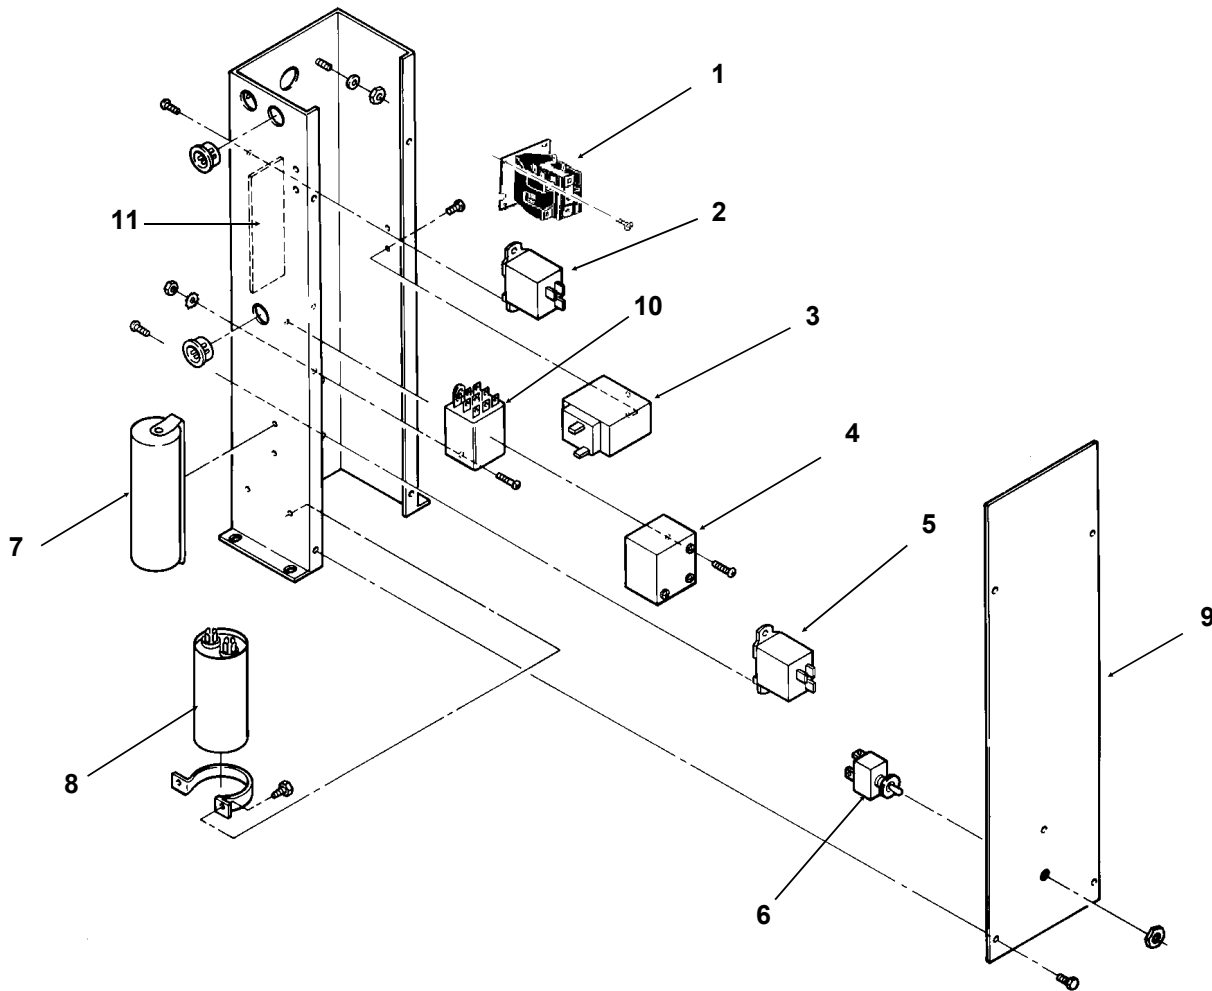

SLE400 Service Parts Control Box

Item Number	Part Number	Description
1	C43216001	Contactors
2	C28037301	Ice size thermostat
3	C46297900	High pressure cut out - Water Cooled Only
4	C80193101	Compressor start relay
5	C80582201	Bin thermostat
6	C80012902	Ice/Off/Wash switch
7	C18381906	Start capacitor
8	C43753911	Run capacitor
9	C80315201	Control box cover upper section
10	C80324101	Harvest relay
11	C18223900	Terminal block

Not Illustrated:

12	C47139709	Fan motor cord
13	C46292701	K1 Relay
14	C80306801	Control box cover, lower section