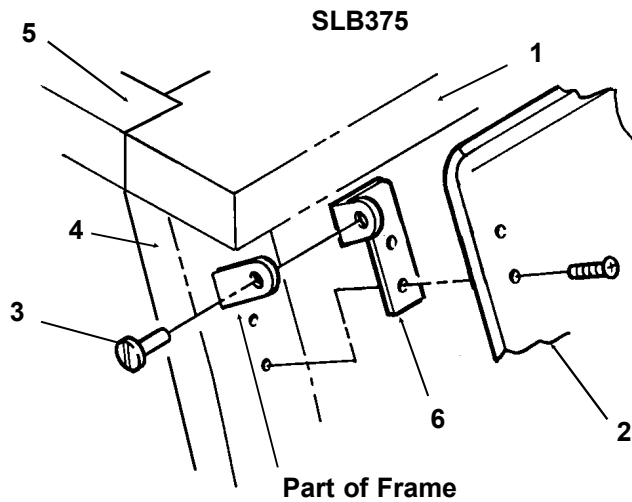

SLE400 Service Parts

Ice Storage Bins

Item Number	Part Number	Description
1	C80211705	Canopy
2	C80230902	Bin door assembly (includes hinge)
3	C80206901	Hinge pin
4	C80209504	Door frame assembly
5	19-0503-04	Gasket tape, 90"
6	C80206601	Hinge for door, rt
	C80206602	Hinge for door, lft
Not illustrated:		
7	C80399201	Clear button
8	C80511301	Baffle