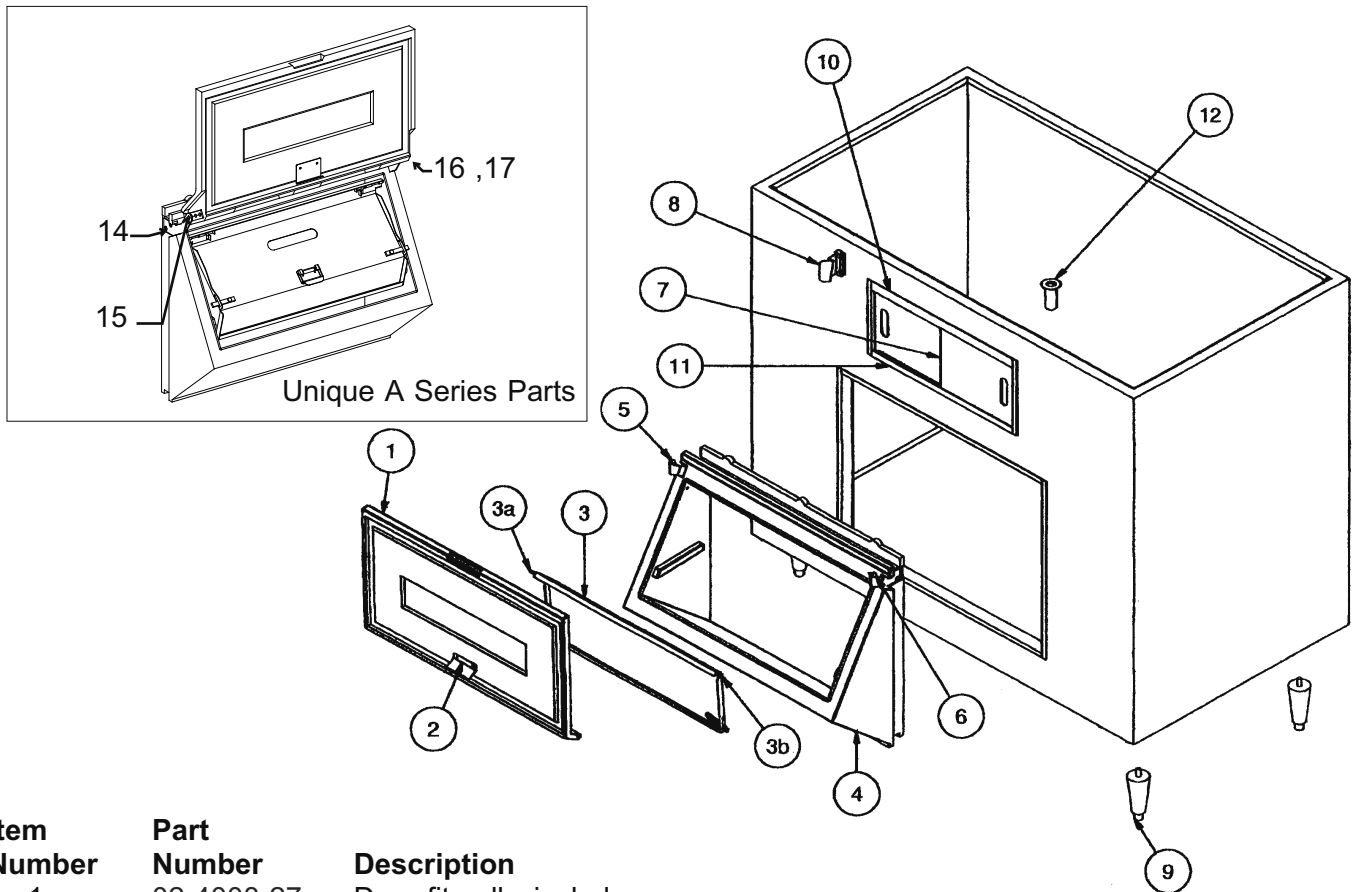

Bins, Condensers, and Accessories Service Parts

BH1100, BH1300, BH1600

Item Number	Part Number	Description
1	02-4008-27	Door fits all - includes hinges to convert to A series
2	02-4008-03	Baffle latch bracket
3	02-4008-04	Baffle assembly
3a	02-4008-23	LH & RH spring loaded hinge kit
4	02-4008-07	Snout
5	02-4008-24	LH & RH door hinges
6	part of item 5	RH door hinge
7	02-4008-10	Window (set of 2)
8	02-4008-11	Door latch, not used on A
9	02-4008-12	Leg - each
	KLP7	Leg, kit of 4, after Dec. 05 production
10	02-4008-25	Upper & lower window tracks
11	part of item 10	Lower window track
12	02-4008-15	1" plastic drain- includes nut and washer
A Series Parts Not Interchangeable with prior		
14	02-4008-28	LH hinge bracket
15	02-4008-26	LH spring loaded hinge
16	02-4008-29	RH hinge bracket
17	02-4008-32	RH spring loaded hinge

Not Shown

02-4008-16	SS Top Support Frame
02-4008-17	48" Plastic Top*
02-4008-18	60" Plastic Top*
02-4008-19	9" Filler Panel
02-4008-20	13 1/2" Filler Panel

Note: Above filler panels are 21.5" long and changed in late 2005 to these:

02-4008-21 - 20.5" long 9 inch filler panel

02-4008-22 - 20.5" long 13.5 inch filler panel

Check serial number date code or opening size to confirm which filler panel to use.

* hole 45" wide x 20.5 deep

Hole in plastic top changed in late 2005, prior top no longer available.