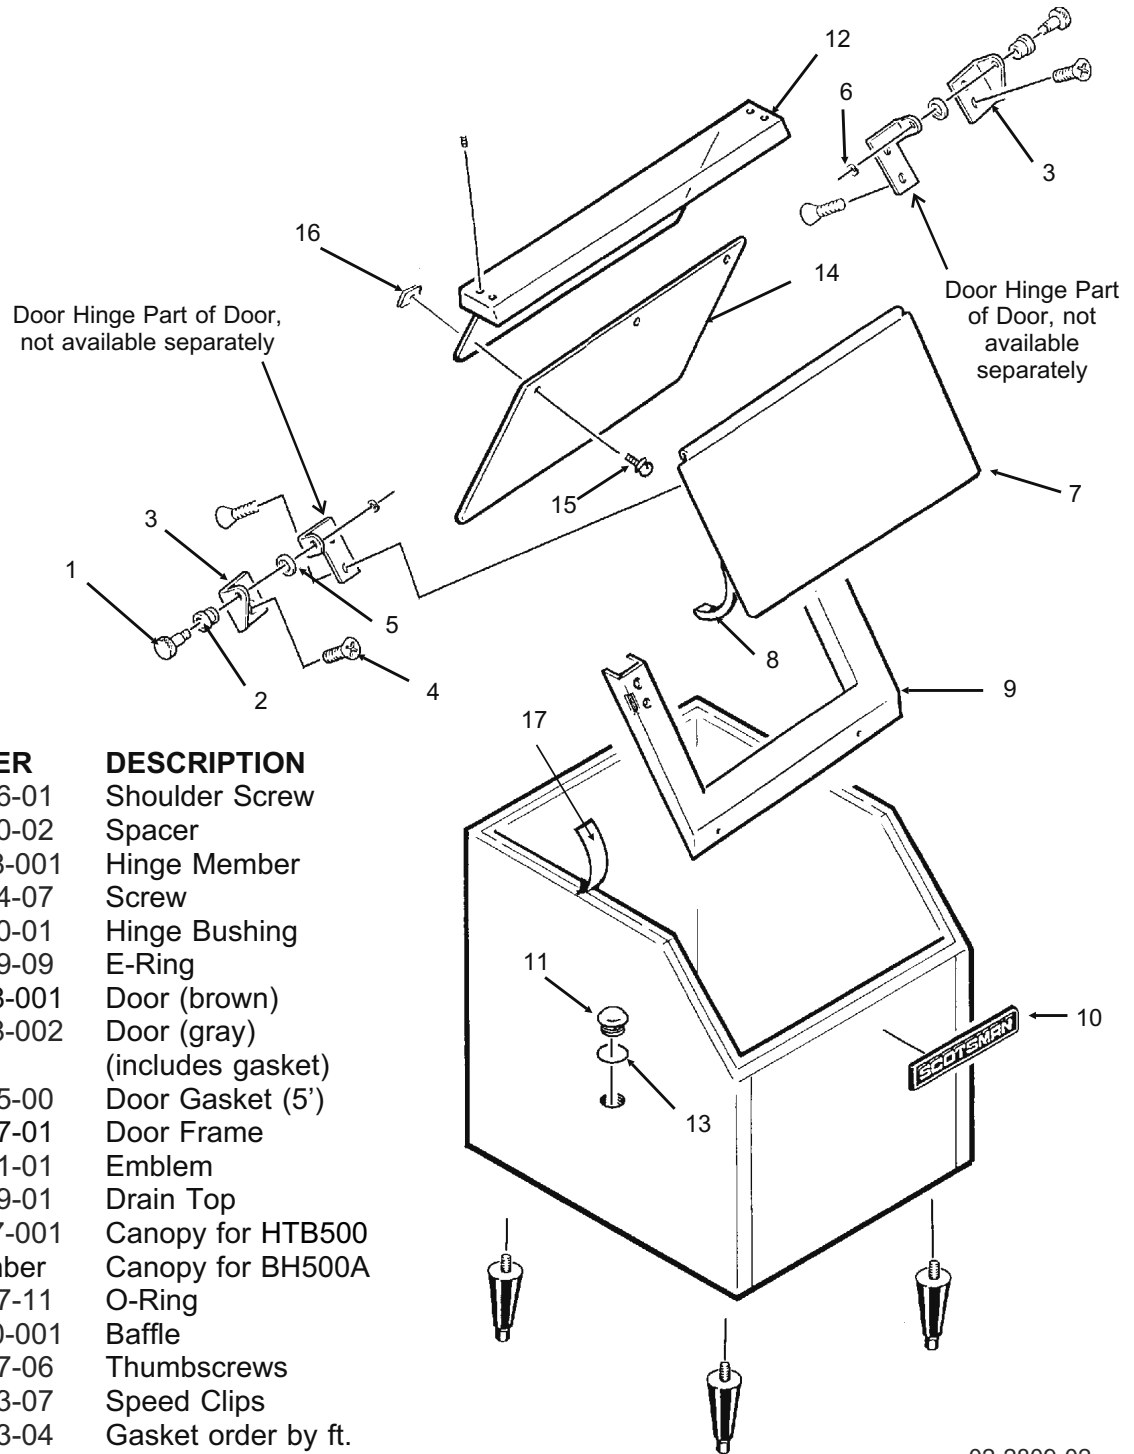

Note: Leg Threads are $\frac{1}{2}$ - 13. The legs for this bin will not interchange with any other Scotsman leg or caster.

Bins, Condensers, and Accessories Service Parts

ITEM NUMBER	PART NUMBER	DESCRIPTION	ITEM NUMBER	PART NUMBER	DESCRIPTION
1	02-3991-01	Baffle	10	02-2658-01	Latch
2	02-3991-02	Complete door, SS		02-3991-12	Screw, into door
	02-3991-03	Plastic door liner	11	02-3991-13	Screw, into cabinet
3	15-0711-02	Emblem for gray	12	02-2658-02	Strike
4	02-3991-04	Spill Door	13	02-3991-15	Spill door hinge
5	02-3991-05	Awning	14	02-3991-16	Screw
6	02-3991-06	Door Trim Cap	15	13-0617-11	O-ring
7	02-3991-07	Door Trim side	16	02-2809-01	Drain top
	02-3991-17	Support, attaches to item 7	17	19-0503-04	Foam tape
8	02-3991-08	Screw, into door or cabinet	18	03-0727-01	Thumb screw
9	02-2658-03	Hinge	19	02-3991-18	Door gasket
	02-2658-04	Hinge Cover	20	02-3991-19	Door trim

Bins, Condensers, and Accessories Service Parts

HTB500/BH500A

ITEM NUMBER	PART NUMBER	DESCRIPTION
1	02-2806-01	Shoulder Screw
2	02-2380-02	Spacer
3	A31248-001	Hinge Member
4	03-1404-07	Screw
5	02-2380-01	Hinge Bushing
6	03-1539-09	E-Ring
7	A32648-001	Door (brown)
	A32648-002	Door (gray) (includes gasket)
8	13-0595-00	Door Gasket (5')
9	02-2857-01	Door Frame
10	15-0711-01	Emblem
11	02-2809-01	Drain Top
12	A32317-001	Canopy for HTB500
	no number	Canopy for BH500A
13	13-0617-11	O-Ring
14	A32580-001	Baffle
15	03-0727-06	Thumbscrews
16	03-1423-07	Speed Clips
17	19-0503-04	Gasket order by ft.