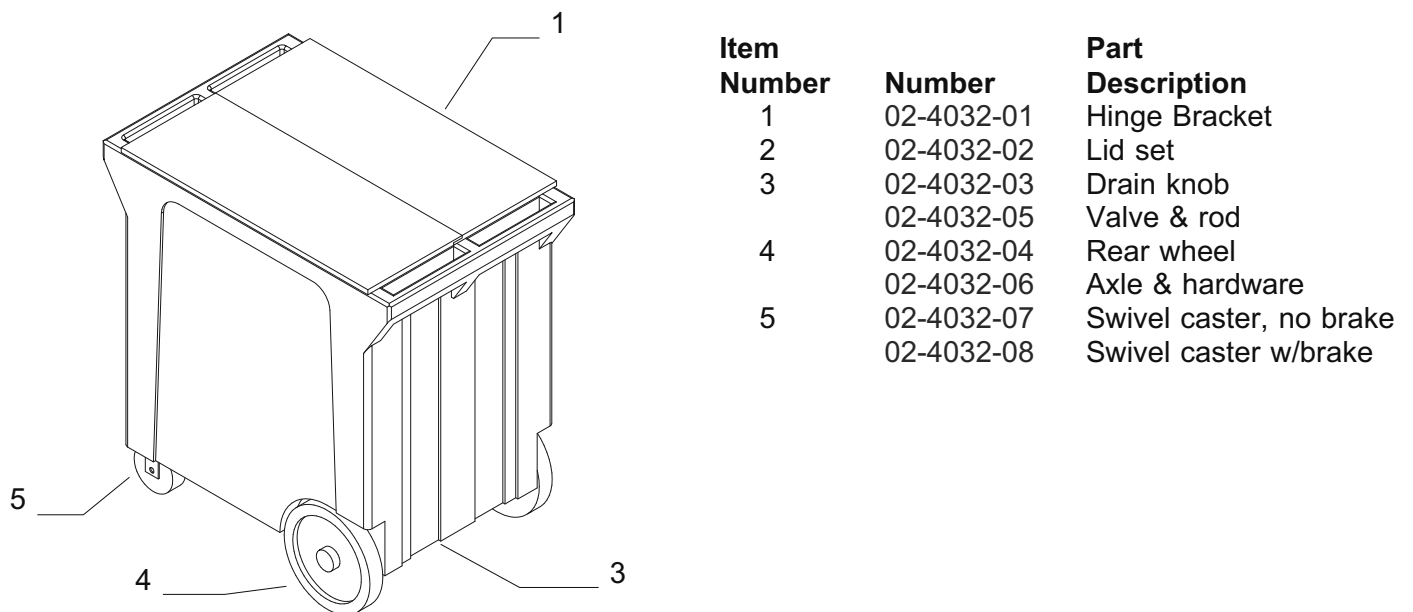

Bins, Condensers, and Accessories Service Parts

Ice Cart Systems (ICS1, ICS2, ICS3)