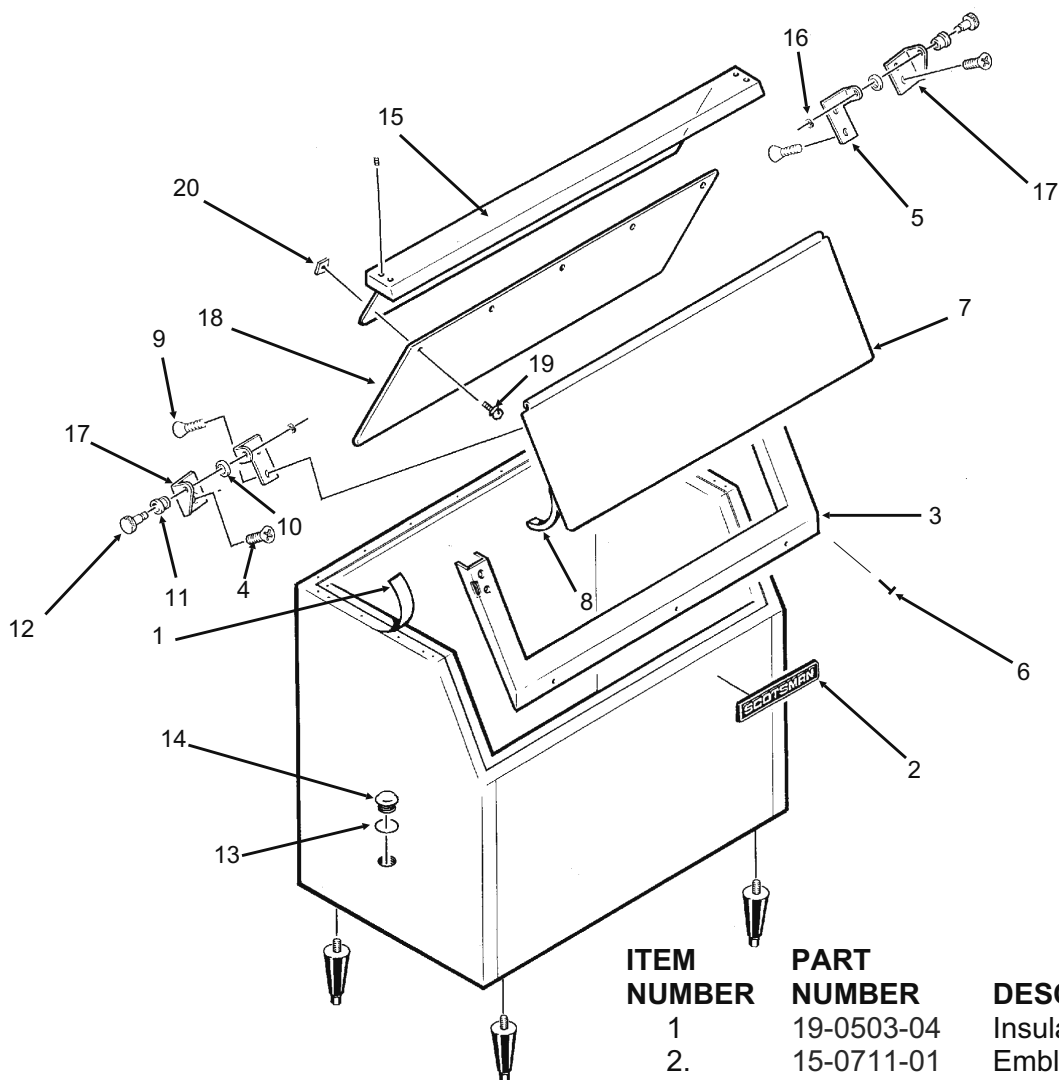

Bins, Condensers, and Accessories Service Parts

BH1000

Note: There are three distinct BH1000 bins:

- BH1000 with a stainless steel liner uses bin door size 49.5" x 15" part number A32572-020.
- BH1000A - (plastic liner) is as illustrated, using the parts list to the right. Door size = 52 x 15
- BH1000C - door is 51 x 15
  - 02-3223-01 Door
  - 13-0595-00 Gasket / ft
  - 02-3225-01 Hinge kit
  - 02-3226-01 Pivot pin set

ITEM NUMBER	PART NUMBER	DESCRIPTION
1	19-0503-04	Insulating Tape
2	15-0711-01	Emblem
3	A32521-001	Door Frame
4	03-1360-02	Screw
5	A32546-002	Right Door Hinge
6	03-1404-07	Screw
7	A32518-020	Door
8	13-0595-00	Door gasket, req.7'
9	A32546-001	Left Door Hinge
10	02-2380-01	Hinge Bushing
11	02-2380-02	Bushing
12	02-2806-01	Screw
13	13-0617-11	O-Ring
14	02-2809-01	Drain top
15	A32395-001	Canopy Assembly
16	03-1539-09	E-Ring
17	A32396-001	Hinge Member Left
	A32396-002	Hinge Member Right
18	A32399-001	Baffle
19	03-0727-06	Screw
20	03-1423-07	Speed Clip