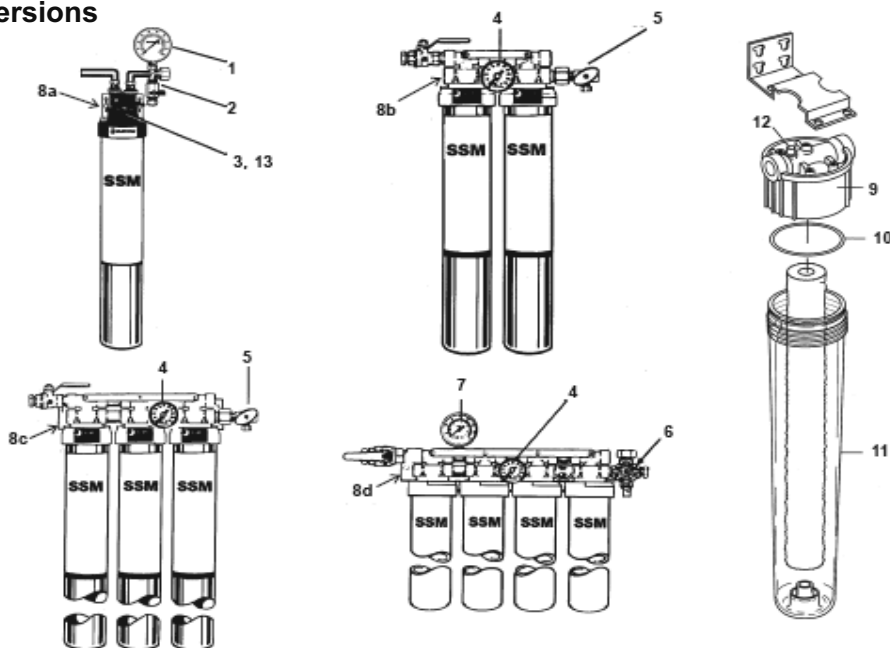

Note: Leg Threads are $\frac{1}{2}$ - 13. The legs for this bin will not interchange with any other Scotsman leg or caster.

Bins, Condensers, and Accessories Service Parts

ITEM NUMBER	PART NUMBER	DESCRIPTION	ITEM NUMBER	PART NUMBER	DESCRIPTION
1	02-3991-01	Baffle	10	02-2658-01	Latch
2	02-3991-02	Complete door, SS		02-3991-12	Screw, into door
	02-3991-03	Plastic door liner	11	02-3991-13	Screw, into cabinet
3	15-0711-02	Emblem for gray	12	02-2658-02	Strike
4	02-3991-04	Spill Door	13	02-3991-15	Spill door hinge
5	02-3991-05	Awning	14	02-3991-16	Screw
6	02-3991-06	Door Trim Cap	15	13-0617-11	O-ring
7	02-3991-07	Door Trim side	16	02-2809-01	Drain top
	02-3991-17	Support, attaches to item 7	17	19-0503-04	Foam tape
8	02-3991-08	Screw, into door or cabinet	18	03-0727-01	Thumb screw
9	02-2658-03	Hinge	19	02-3991-18	Door gasket
	02-2658-04	Hinge Cover	20	02-3991-19	Door trim

02-3740-01 CM₃ 1056 & up

03-1675-03 Bolt (plastic head)

Bins, Condensers, and Accessories Service Parts

Water Filters

SSM1, SSM2, or SSM3 Water Filters Parts Current Version

Item	SSM1	SSM2, 3	Description
1	02-3790-15	02-3790-15	Gauge
2	02-3790-16	02-3790-19	Flushing Valve
3	-	023790-20	Inlet Valve
4	02-3790-21	-	Valve handle

Pre-Filter Parts - Current Version

9n	02-3790-22	Head assembly
10n	02-3790-23	O-ring
11n	02-3790-24	20" bowl
	02-3790-25	10" bowl

Prior Versions

Current Pre Filter

Prior Version Parts

Item Number	Part Number	Description	Item Number	Part Number	Description
1	02-3790-15	Outlet gauge	8c	02-3790-03	Triple bracket
2	02-3790-16	Activation valve, single	8d	02-3790-04	Quad bracket
3	02-3790-12	Valve stem		02-3790-05	Screw for bracket
4	02-3790-14	Outlet gauge	9	02-2790-06	Prefilter head
5	02-3790-17	Activation valve	10	02-3790-07	Ring seal
6	02-3790-18	Activation valve, quad	11	02-3790-08	20" bowl
7	02-3790-13	Pressure gauge		02-3790-09	10" bowl
8a	02-3790-01	Single bracket	12	02-3790-10	Pressure relief kit
8b	02-3790-02	Dual bracket	13	02-3790-11	Valve handle