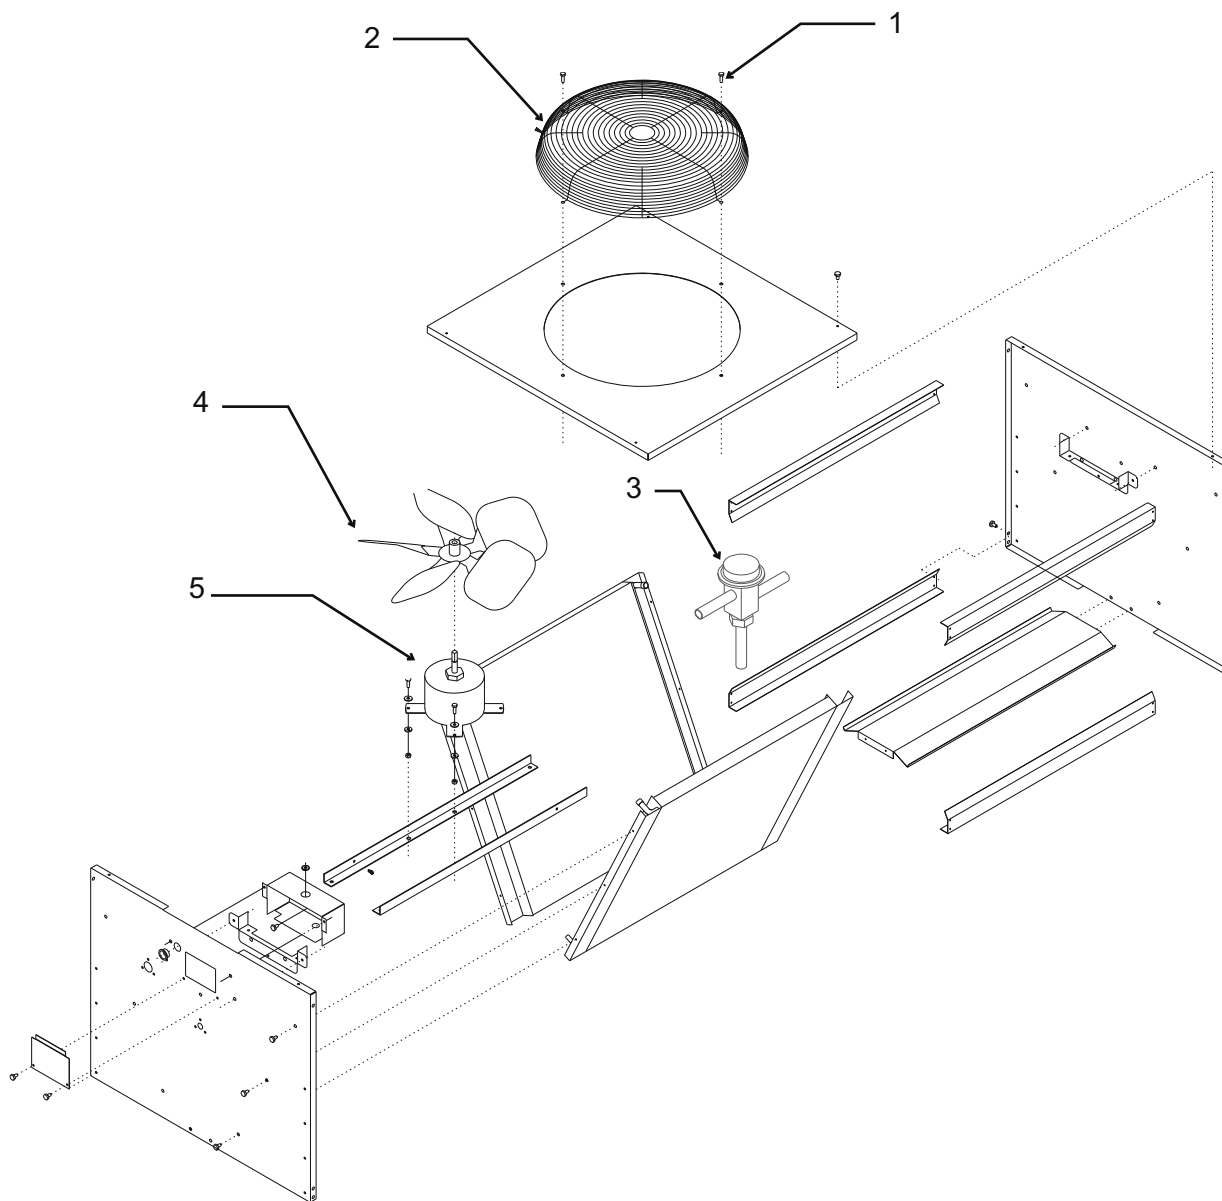

Bins, Condensers, and Accessories Service Parts

ERC V Coil Condenser ERC111, 211, 311, 411, ERC680, ERC1086

Item Number	Part Number	Description
1	03-1645-03	Screw
2	02-3575-01	Fan guard,
3	16-1025-01	Headmaster, ERC411
	16-1044-01	Headmaster, all others
4	18-8816-01	Fan blade
5	12-2651-01	Fan motor, ERC311, 411, 680, 1086
	12-2651-02	Fan motor, ERC111, 211

Not Shown:

- A37169-001 Leg - fits all
- A37170-001 Leg brace, ERC111, 211, 311, 411, 680, 1086
- 03-1645-01 Screw for legs
- ERC111, 211, 311, 411
- 16-0850-01 Quick connect, discharge
- 16-0850-03 Quick connect, liquid
- ER680, 1086, ER2C6810, 1316:
- 16-1057-04 Quick connect, discharge
- 16-1057-03 Quick connect, liquid.....
- Fan motor run capacitor: 18-8878-01
- Line set ends: KTE4 (set of all 4)
- Eclipse line set ends: KTE6 (set of all 6)
- EH Eclipse Line Set Ends; KTE6-EH