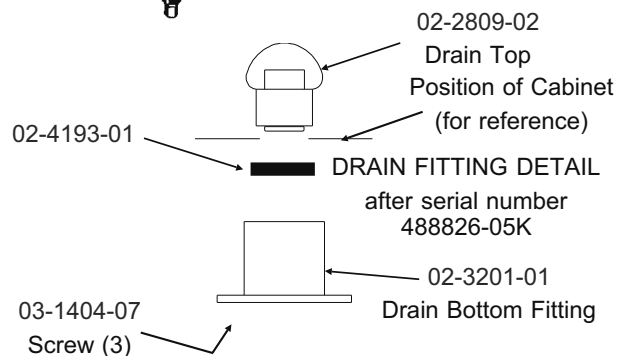

Bins, Condensers, and Accessories Service Parts

HTB500/BH500A

ITEM NUMBER	PART NUMBER	DESCRIPTION
1	02-2806-01	Shoulder Screw
2	02-2380-02	Spacer
3	A31248-001	Hinge Member
4	03-1404-07	Screw
5	02-2380-01	Hinge Bushing
6	03-1539-09	E-Ring
7	A32648-001	Door (brown)
	A32648-002	Door (gray) (includes gasket)
8	13-0595-00	Door Gasket (5')
9	02-2857-01	Door Frame
10	15-0711-01	Emblem
11	02-2809-01	Drain Top
12	A32317-001	Canopy for HTB500
	no number	Canopy for BH500A
13	13-0617-11	O-Ring
14	A32580-001	Baffle
15	03-0727-06	Thumbscrews
16	03-1423-07	Speed Clips
17	19-0503-04	Gasket order by ft.