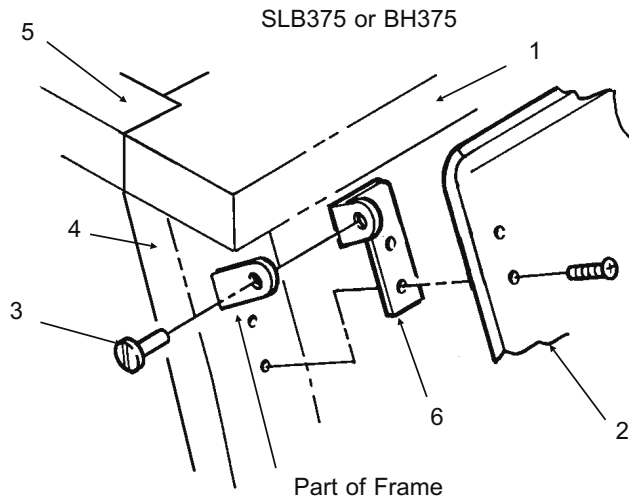

Bins, Condensers, and Accessories Service Parts

SLB150, SLB260/BH260, SLB375/BH375

Item Number	Part Number	Description
1	C80211705	Canopy
2	C80230902	Bin door assembly (includes hinge)
3	C80206901	Hinge pin
4	C80209504	Door frame assembly
5	19-0503-04	Gasket tape, 90"
6	C80206601	Hinge for door, rt
	C80206602	Hinge for door, left
Not illustrated:		
7	C80399201	Clear button
8	C80511301	Baffle