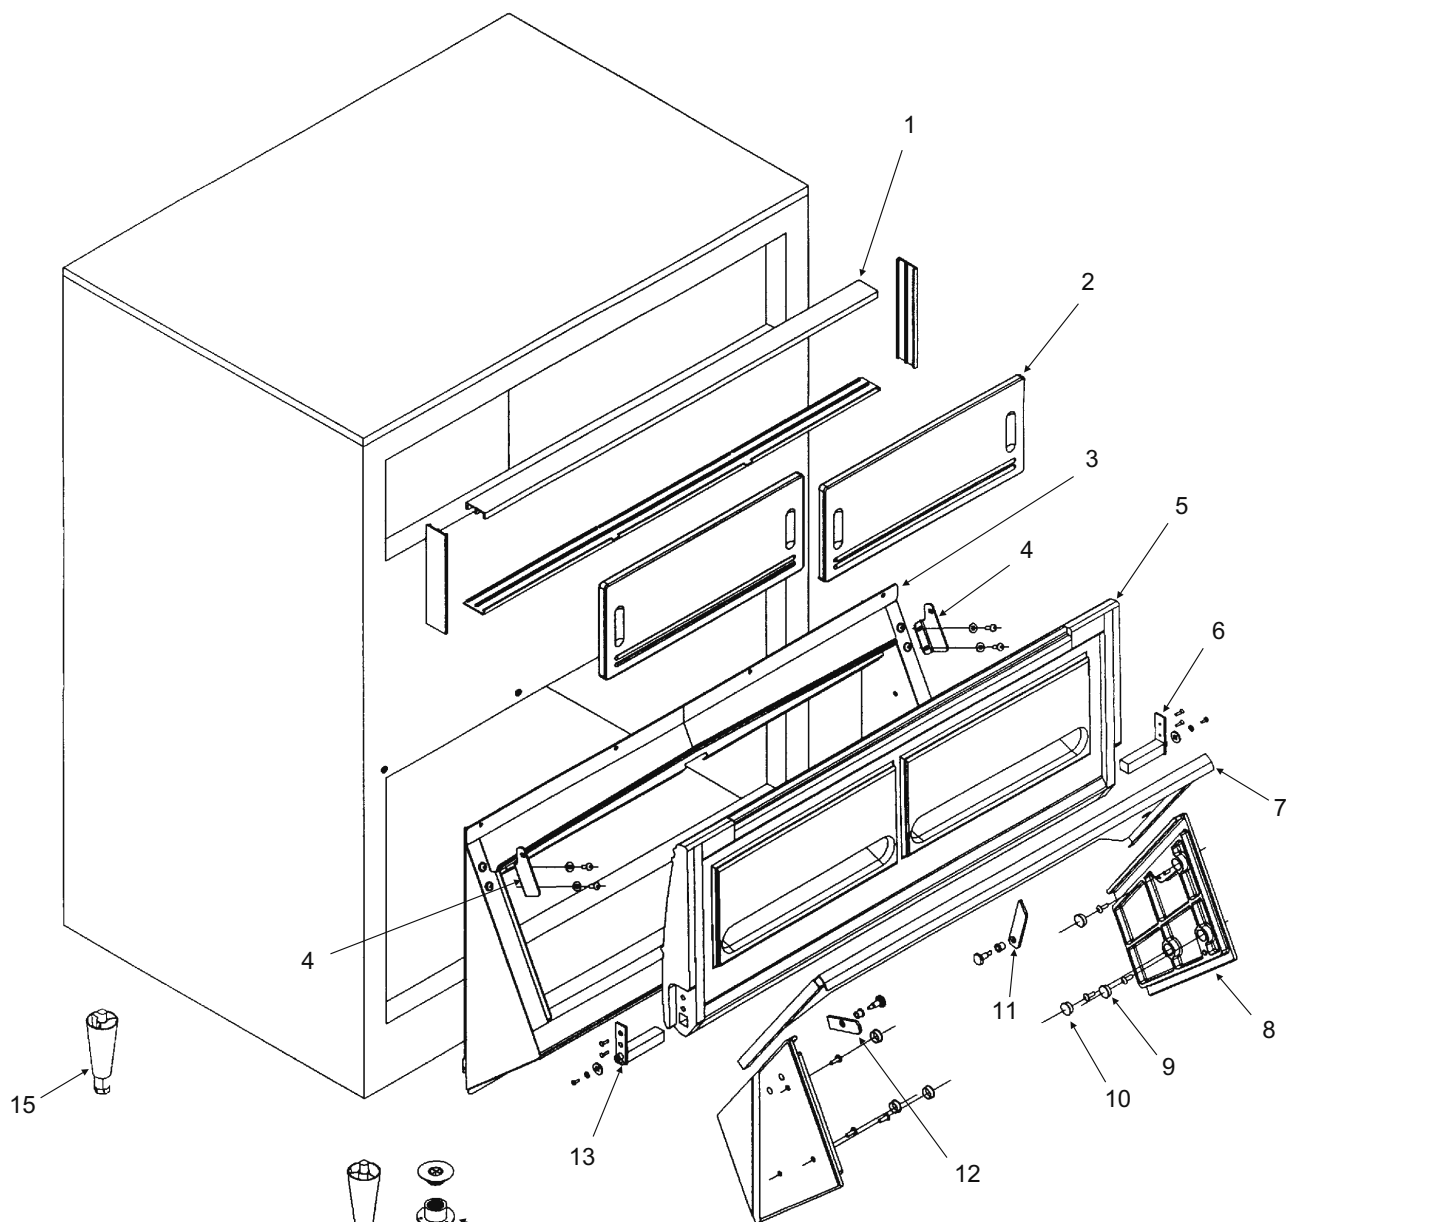

Bins, Condensers, and Accessories Service Parts

BH1356, BH1650, BH1366 & BH1666 Ice Storage Bin

Item Number	Part Number	Description	Item Number	Part Number	Description
1	02-3769-02	Track	8	02-3769-12	End plate guide (pair)
2	02-3769-16	Window	9	02-3769-13	Screws for end plate
3	02-3769-04	Lower frame assy, BH1356 or BH1650	10	02-3769-14	Plugs for end plate
	02-3769-20	Lower frame assy, BH1366 or BH1666	11	02-3769-10	Catch for end plate
4	02-3769-08	Left & right hinges (pair)	12	02-3769-15	Ice gate retainer
5	02-3769-05	Door with door hinges	13	02-3769-06	Left hinge
6	02-3769-07	Right hinge	14	02-3769-01	Plastic drain
7	02-3769-09	Ice gate, BH1356 or BH1650	15	KLP2S	Legs
	02-3769-21	Ice gate, BH1366 or BH1666		Not Illustrated	
				02-3769-18	Optional Probe tool
				02-3769-19	Optional Plastic ice shovel
				02-3775-01	Z brackets
				03-1645-01	Screw for Z brackets
				02-3769-17	Gasket (only for BH1366 or BH1666)