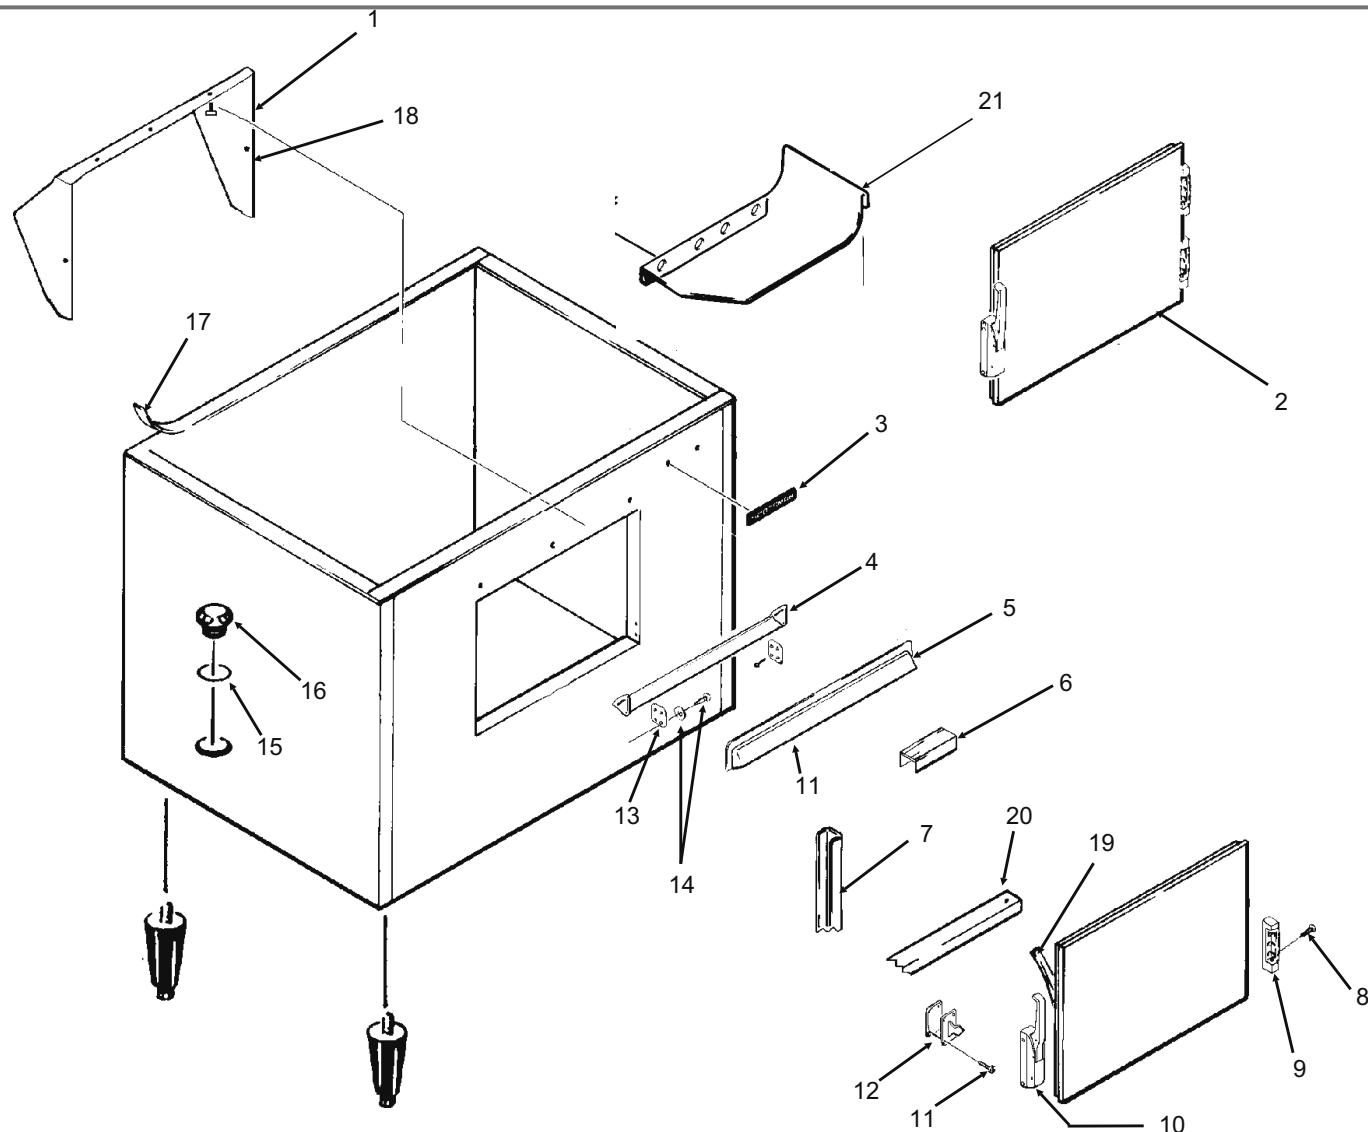

Bins, Condensers, and Accessories Service Parts

B90/BX87

ITEM NUMBER	PART NUMBER	DESCRIPTION			
1	A15114-000	Baffle	9	02-2658-03	Hinge
2	A18300-013	Complete Door-brown		02-2658-04	Hinge Cover
	A18300-032	Complete door, gray	10	02-2658-01	Latch
	A18300-010	Complete Door, sandalwood.		02-1285-00	Screw, into door
	A18300-002	Complete door, SS	11	03-1419-28	Screw, into cabinet
	02-1000-00	Plastic door liner	12	02-2658-02	Strike
3	15-0711-01	Emblem for sandalwood	13	A25929-001	Spill door hinge
	15-0808-01	Emblem for gray	14	A17302-000	Button storage
4	A17342-000	Spill Door		03-1403-15	Screw
5	no number	Awning	15	13-0617-11	O-ring
6	no number	Door Trim Cap	16	02-2809-01	Drain top
7	A25931-001	Door Trim side	17	19-0503-04	Foam tape
8	03-1285-00	Screw, into door	18	03-0727-01	Thumb screw
	03-1419-28	Screw, into cabinet	19	13-0264-00	Door gasket
			20	A25932-001	Door trim
			21	A26449-001	Cube chute