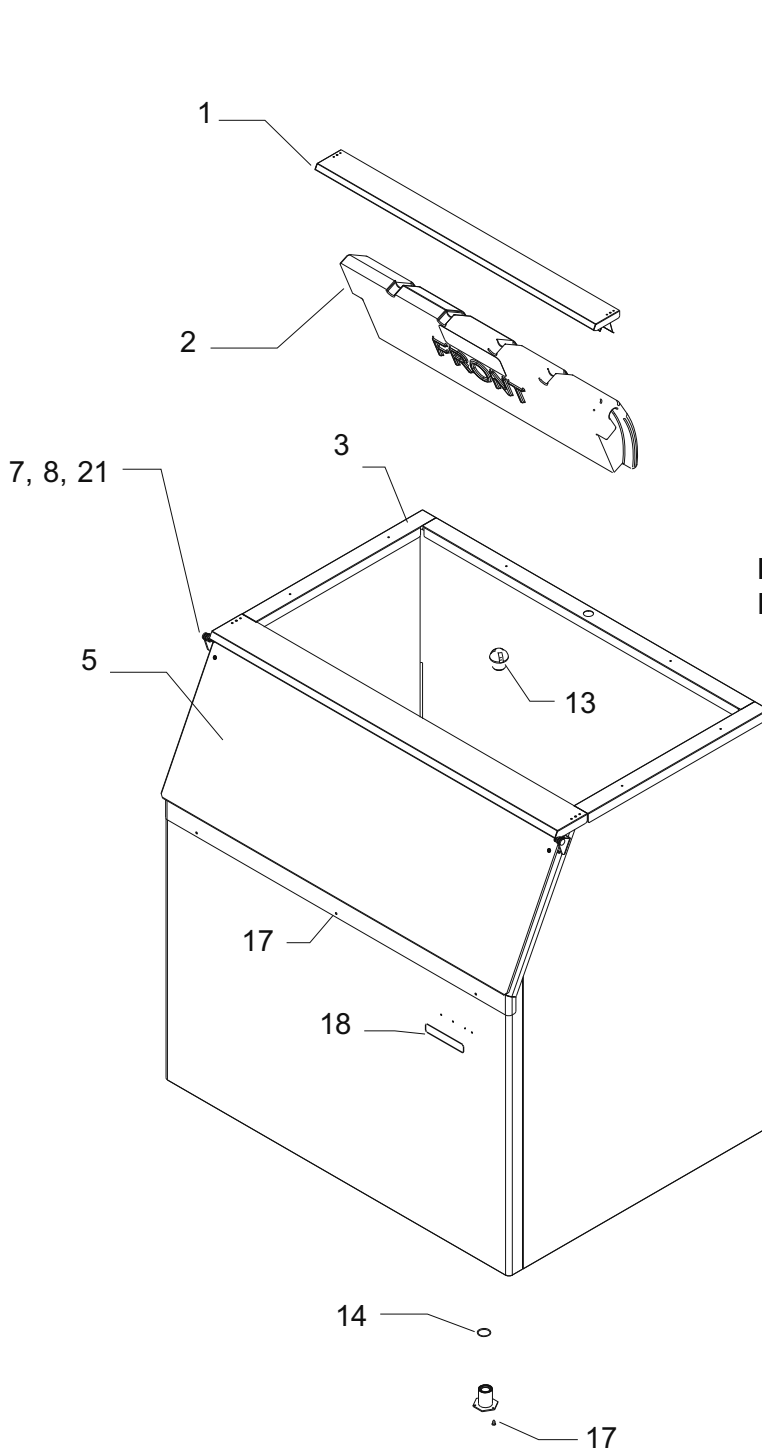

Bins, Condensers, and Accessories Service Parts

BH801

ITEM NUMBER	PART NUMBER	DESCRIPTION
1	A38434-001	Canopy
2	A38476-001	Baffle
3	19-0503-04	Gasket order per foot
4	A37640-021	Door Frame,
5	A32419-020	Door, incl 5a, 6, 21, 22
5a	02-2881-02	Drip molding
6	13-0595-00	Door Gasket (10')*
7	A32396-002	Hinge Rt.
8	A32396-001	Hinge Left
9	02-2380-01	Hinge Bushing
10	02-2380-02	Hinge Spacer
11	02-2806-01	Shoulder Screw
12	03-1539-09	E-Clip
13	02-2809-02	Drain Top
14	02-4193-01	Flat washer
15	02-3201-01	Drain bottom
16	KLPE	Legs, painted set of 4
	KLPS	Legs, S.S. set of 4
17	03-1404-07	Screw - frame to bin
18	03-1419-09	Screw - hinge to frame
19	15-0808-01	Emblem
20	03-1418-24	Screw - hinge to door
21	A32546-001	Door Hinge Lft
22	A32546-002	Door Hinge Rt.