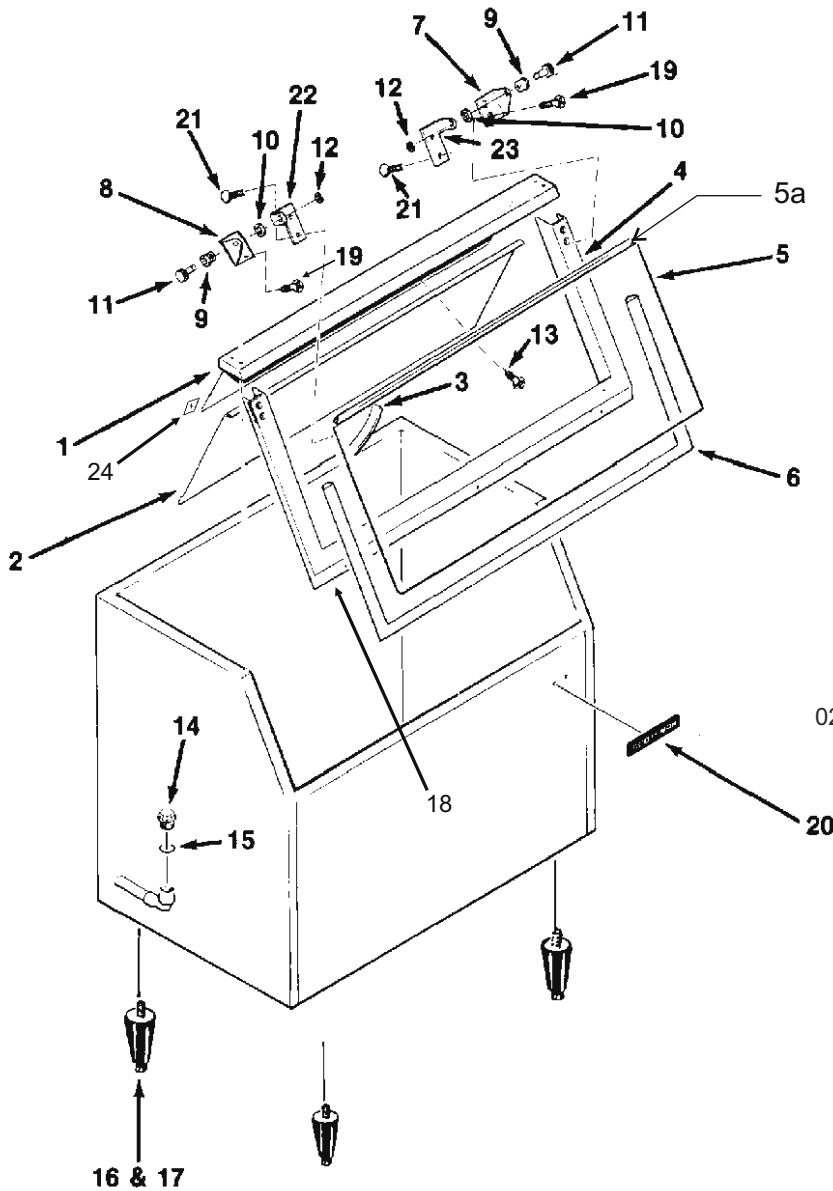

Bins, Condensers, and Accessories Service Parts

BH800/BH550

Note: C series has rounded corners

Left Bin Channel: A35506-001
Right Bin Channel: A35507-001
Rear Bin Channel: A35508-001