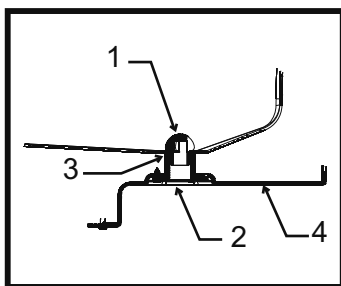

B222, B322, B330, B530, B842, B948

Item Number	Part Number	Description		Part Number	Description
1	02-2809-01	Drain top	17	A38920-001	Canopy, B222, B322
2	02-3108-01	Drain fitting		A38921-001	Canopy, B330, B530
3	02-4193-01	Drain gasket		A38922-001	Canopy, B842
4	02-4234-01	Drain panel, SS only	18	A38923-001	Canopy, B948
5	02-0540-01	Scoop		A38910-001	Baffle, B222, B322
6	03-3876-01	Spring*		A38911-001	Baffle, B330, B530
7	03-3874-01	Hinge pin*		A38912-001	Baffle, B842
8	13-0946-01	Hinge gasket	19	A38913-001	Baffle, B948
9	03-1539-12	E clip*		13-0943-02	Gasket, 22" use 86"
10	05-0586-01	Elbow for drain			Gasket, 30" use 102"
11	03-1403-71	Screw, hinge to canopy	20	A38907-001	Gasket, 42" use 126"
12	03-1418-30	Screw, frame to canopy		A38907-001	Gasket, 48" use 136"
13	02-4232-01	Left hinge mount*	20	A39241-001	Left cap - SS bin
14	02-4233-01	Right hinge mount*	21	A39241-001	Left cap - plastic bin
15	A38914-021	Door, B222, B322	21	A38908-001	Right cap - SS bin
	A38915-021	Door, B330, B530		A39240-001	Right cap - plastic bin
	A38916-021	Door, B842	22	A38977-001	22" back cap
15a	13-0595-00	B842 door gasket, use 27.5"		A38978-001	30" back cap
	A38917-021	Door, B948		A38979-001	42" back cap
15b	13-0595-00	B948 door gasket, use 33.5"		A38980-001	48" back cap
15c	02-4235-01	Bumper, 22"and 30" only			
16	02-4236-01	Frame, B222, B322			
	02-4237-01	Frame, B330, B530			
	02-4238-01	Frame, B842			
	02-4239-01	Frame, B948			

Drain Detail