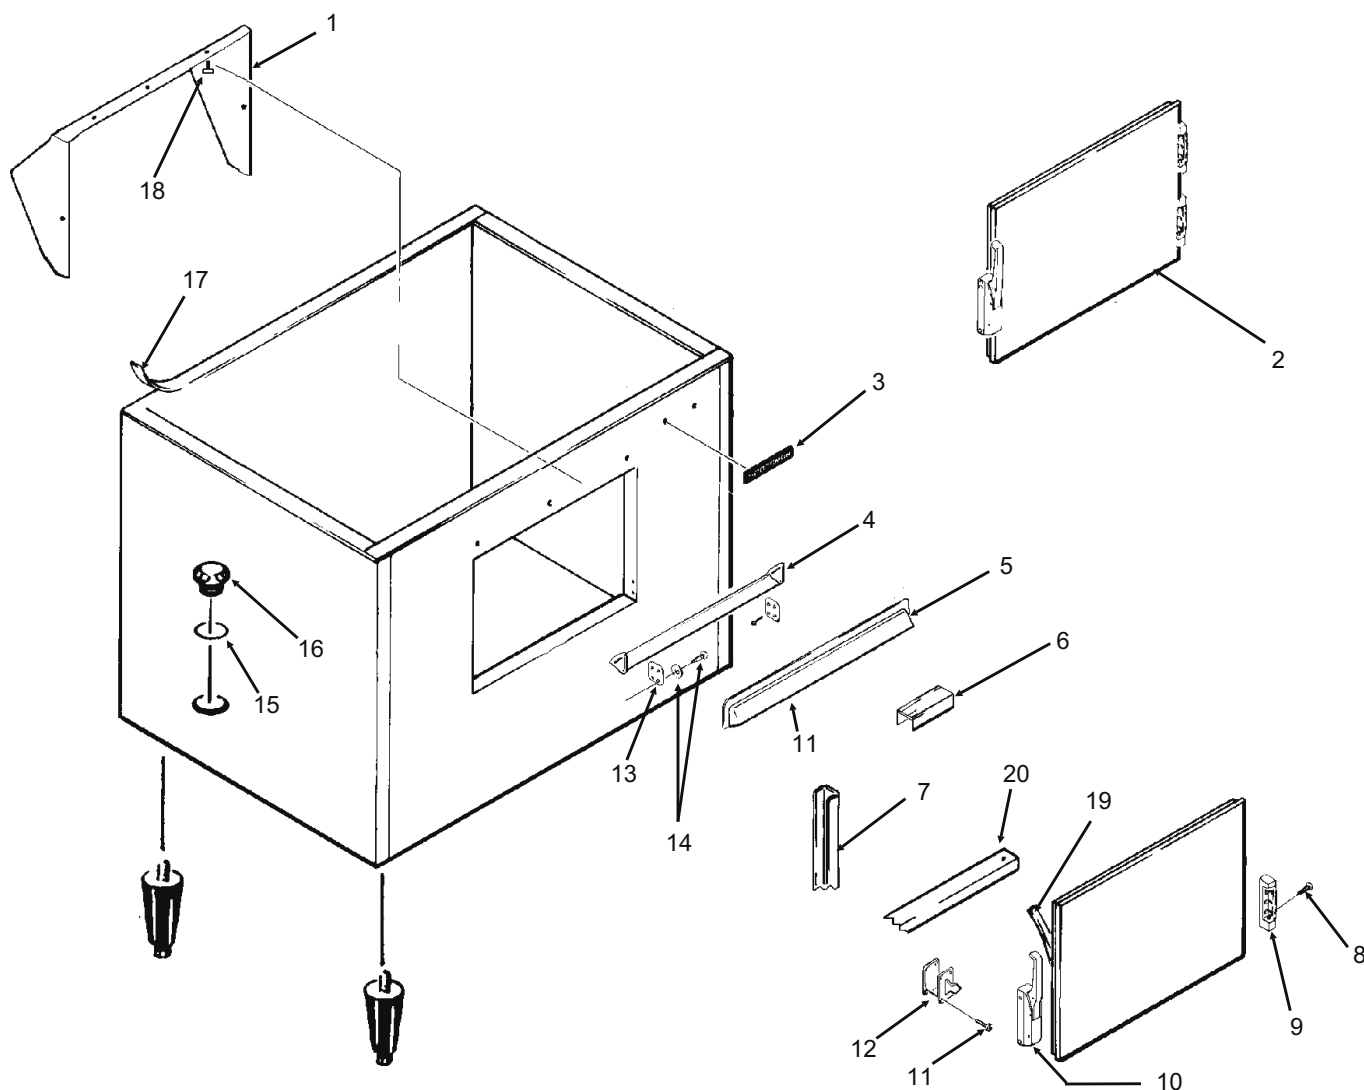

Bins, Condensers, and Accessories Service Parts

B230P

Item Number	Part Number	Description
1	02-4653-21	Door only
2	02-4654-21	Door assembly , includes door, baffle, gasket and hinges
3	02-3943-10	Set of 4 legs

Note: Leg Threads are $\frac{1}{2}$ - 13. The legs for this bin will not interchange with any other Scotsman leg or caster.

Bins, Condensers, and Accessories Service Parts

BH360S

Item Number	Part Number	Description
1	02-3943-05	Ice deflector
2	02-3943-14	Rubber washer
3	02-3943-15	Thumbscrew
4	02-3943-03	Door w/gasket, w/out hinges
5	02-3943-02	Right hinge
	02-3943-11	Screw, hinge to door
6	02-3943-16	Nylon bearing
7	02-3943-04	Canopy
	02-3943-12	Screw, canopy to bin
8	02-3943-07	Gasket (per foot)
9	02-3943-13	Hex stand off
10	13-0943-02	Bin gasket tape (per foot)
11	02-3943-06	Door gasket
12	02-3943-01	Left hinge
	02-3943-11	Screw, hinge to door
13	02-3943-10	Set of 4 legs
14	02-3943-09	Connecting strap, IM to bin

Note: Leg Threads are $\frac{1}{2}$ - 13. The legs for this bin will not interchange with any other Scotsman leg or caster.

Bins, Condensers, and Accessories Service Parts

ITEM NUMBER	PART NUMBER	DESCRIPTION	ITEM NUMBER	PART NUMBER	DESCRIPTION
1	02-3991-01	Baffle	10	02-2658-01	Latch
2	02-3991-02	Complete door, SS		02-3991-12	Screw, into door
	02-3991-03	Plastic door liner	11	02-3991-13	Screw, into cabinet
3	15-0711-02	Emblem for gray	12	02-2658-02	Strike
4	02-3991-04	Spill Door	13	02-3991-15	Spill door hinge
5	02-3991-05	Awning	14	02-3991-16	Screw
6	02-3991-06	Door Trim Cap	15	13-0617-11	O-ring
7	02-3991-07	Door Trim side	16	02-2809-01	Drain top
	02-3991-17	Support, attaches to item 7	17	19-0503-04	Foam tape
8	02-3991-08	Screw, into door or cabinet	18	03-0727-01	Thumb screw
9	02-2658-03	Hinge	19	02-3991-18	Door gasket
	02-2658-04	Hinge Cover	20	02-3991-19	Door trim