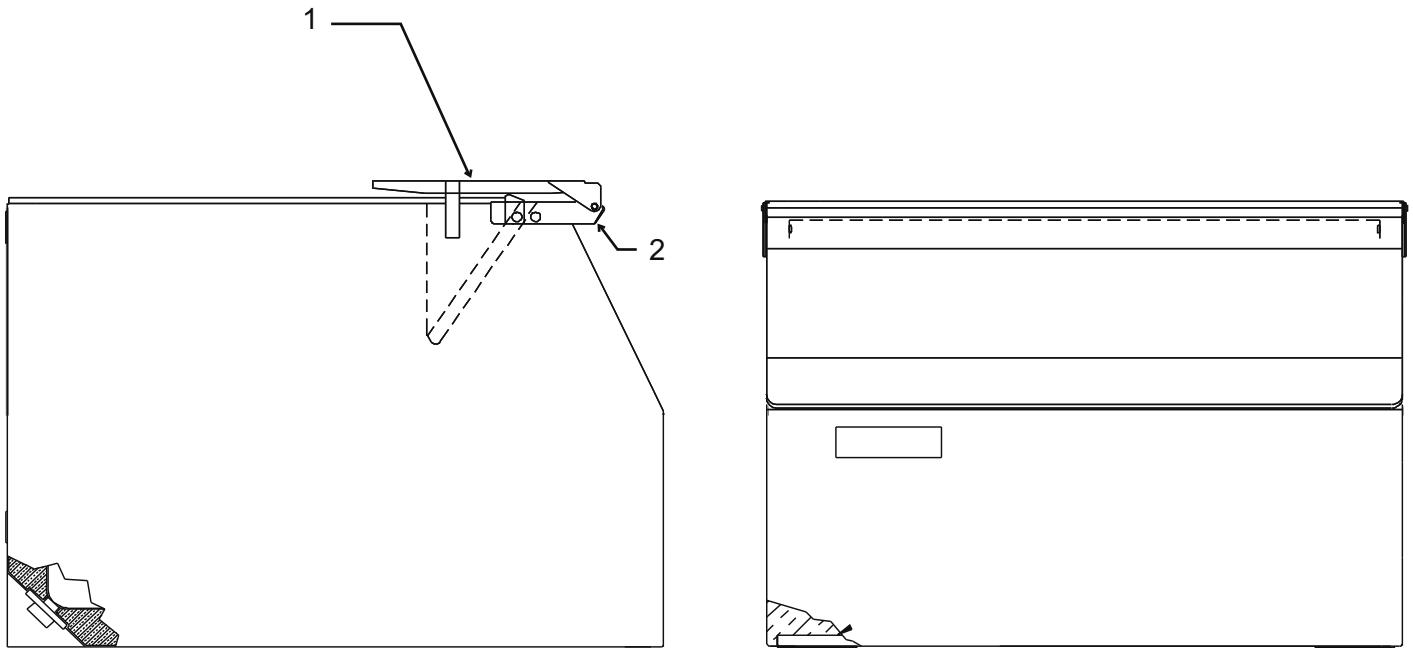

Bins, Condensers, and Accessories Service Parts

B230P

Item Number	Part Number	Description
1	02-4653-21	Door only
2	02-4654-21	Door assembly , includes door, baffle, gasket and hinges
3	02-3943-10	Set of 4 legs

Note: Leg Threads are $\frac{1}{2}$ - 13. The legs for this bin will not interchange with any other Scotsman leg or caster.