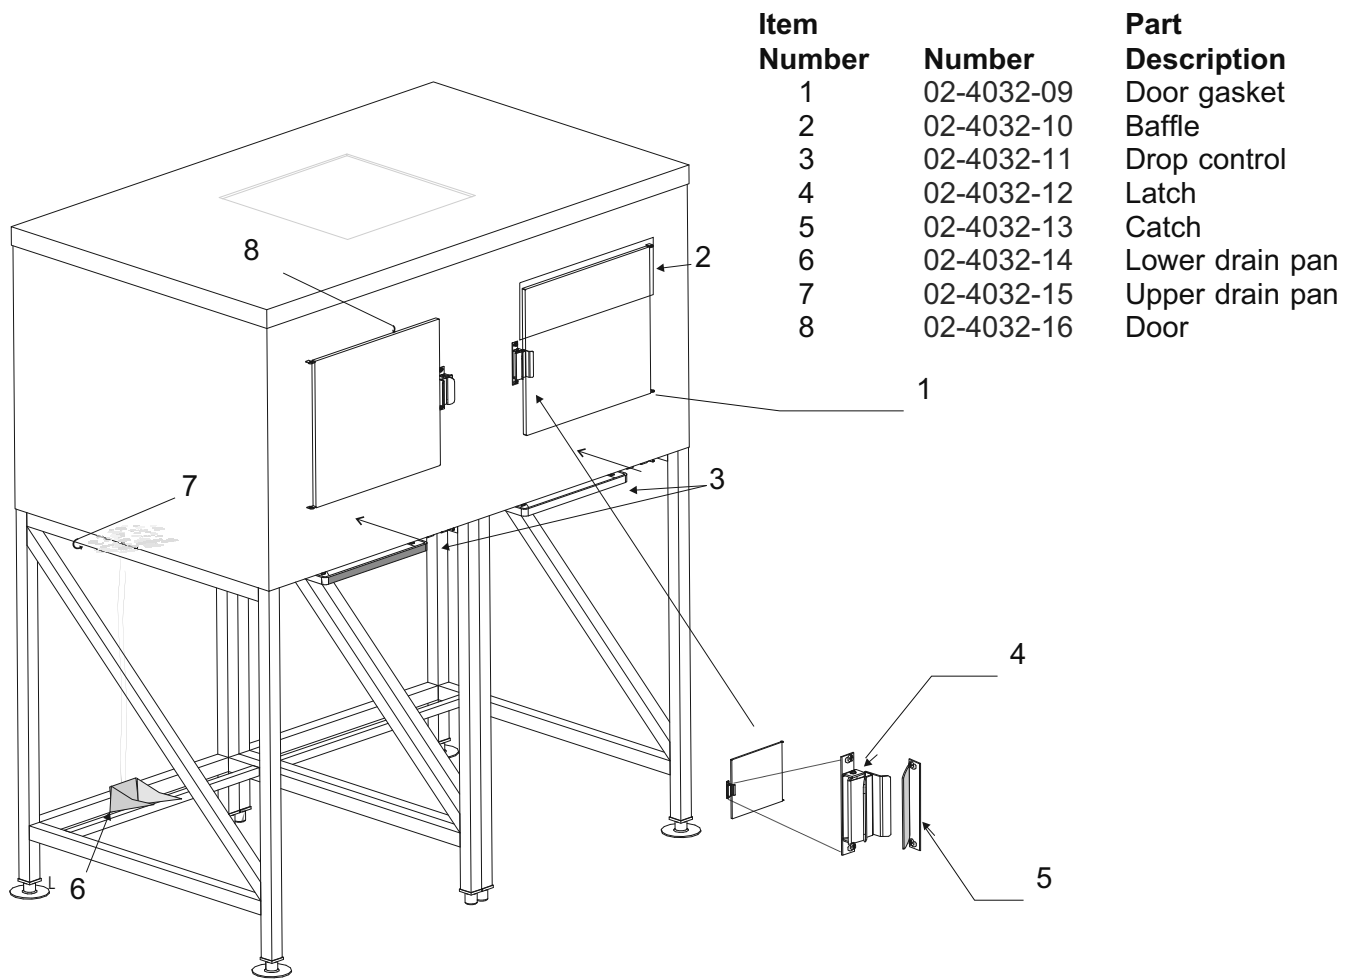

Bins, Condensers, and Accessories Service Parts

Ice Cart Systems (ICS1, ICS2, ICS3)