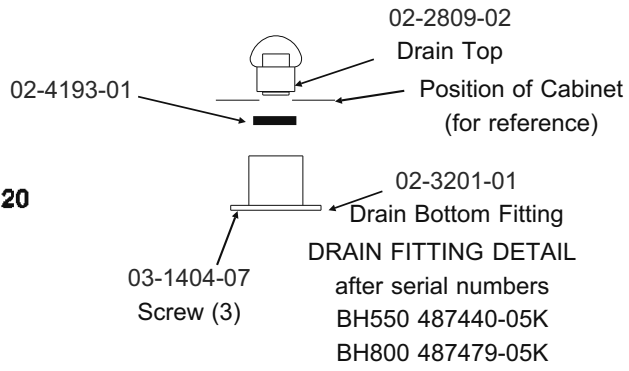

ITEM NUMBER	BH800 PART NUMBER	BH550 PART NUMBER	DESCRIPTION	ITEM NUMBER	BH800 PART NUMBER	BH550 PART NUMBER	DESCRIPTION
1	A32408-001	A33921-001	Canopy	12	03-1539-09	same	E-Clip
2	A32410-001	A32580-001	Baffle	13	03-0727-00	same	Thumb Screw
3	19-0503-04	same	Gasket	14	02-2809-01	same	Drain Top
4	A32418-020	A33922-020	Door Frame	15	13-0617-11	same	O-Ring
	A37640-021	A37639-021	Door Frame, C series	16	KLPE	same	Legs, painted
5	A32419-020	A33938-020	Door, incl 5a, 6, 22, 23	17	KLPS	same	Legs, S.S.
5a	02-2881-02	02-2881-03	Drip molding	18	03-1404-07	same	Screw
6	13-0595-00 (10')	same (6')	Door Gasket	19	03-1360-02	same	Screw
7	A32396-002	same	Hinge Rt.	20	15-0711-01	same	Emblem
8	A32396-001	same	Hinge Left	21	03-1418-41	same	Screw
9	02-2380-01	same	Hinge Bushing	22	A32546-001	same	Door Hinge Lft
10	02-2380-02	same	Hinge Spacer	23	A32546-002	same	Door Hinge Rt.
11	02-2806-01	same	Shoulder Screw	24	03-1423-07	same	Speed Nut for Baffle