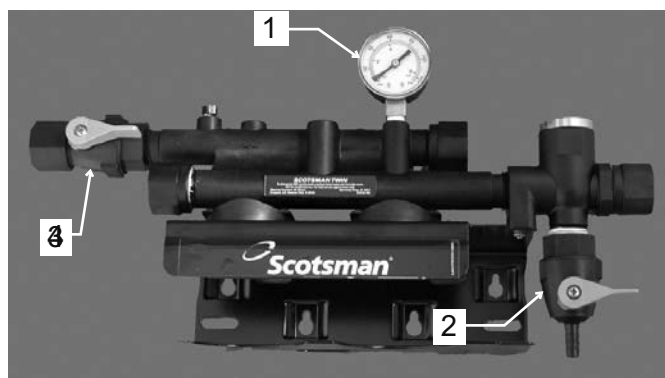

02-3740-01 CM₃ 1056 & up

03-1675-03 Bolt (plastic head)

Bins, Condensers, and Accessories Service Parts

Water Filters

SSM1, SSM2, or SSM3 Water Filters Parts Current Version

Item	SSM1	SSM2, 3	Description
1	02-3790-15	02-3790-15	Gauge
2	02-3790-16	02-3790-19	Flushing Valve
3	-	023790-20	Inlet Valve
4	02-3790-21	-	Valve handle