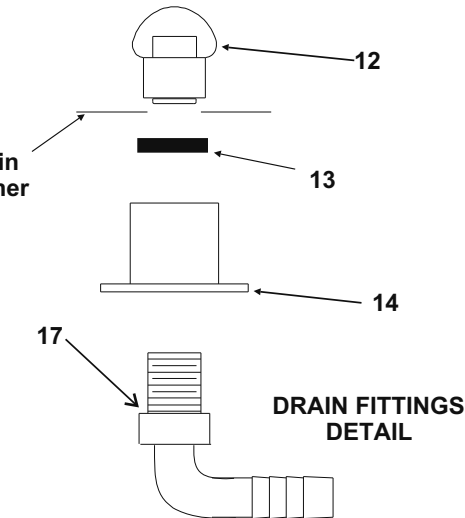

Drain Detail

Hinge Detail

Order kit KLP7 for a set of 4 legs.

* Replacement of frame recommended when servicing hinge parts.

Bins, Condensers, and Accessories Service Parts

HTB555

Item Number	Part Number	Description
1	02-2380-02	Spacer
2	02-3196-01	Hinge
3	02-2806-01	Shoulder screw
4	03-1539-09	E-Ring
5	19-0503-04	Gasket - 9 ft.*
6	02-3274-01	Door frame -Brown
	02-3274-32	Door frame - Grey
7	13-0909-01	Door gasket - 58"
8	A36481-021	Door - Brown incl #7
	A36481-022	Door - Grey incl #7
9	03-0727-11	Thumb screw
10	A35637-001	Canopy
11	A37310-001	Baffle
12	02-2809-02	Drain top
13	02-4193-01	Flat washer
14	02-3108-01	Drain bottom
15	03-1418-07	Screw for hinge
16	02-3202-02	Trim guard
17	05-0586-01	Drain elbow
18	A40021-021	Hinge kit, includes 2 of items 1, 2, 3 and 4; plus 4 of item 15.
Not shown	02-0540-01	Scoop