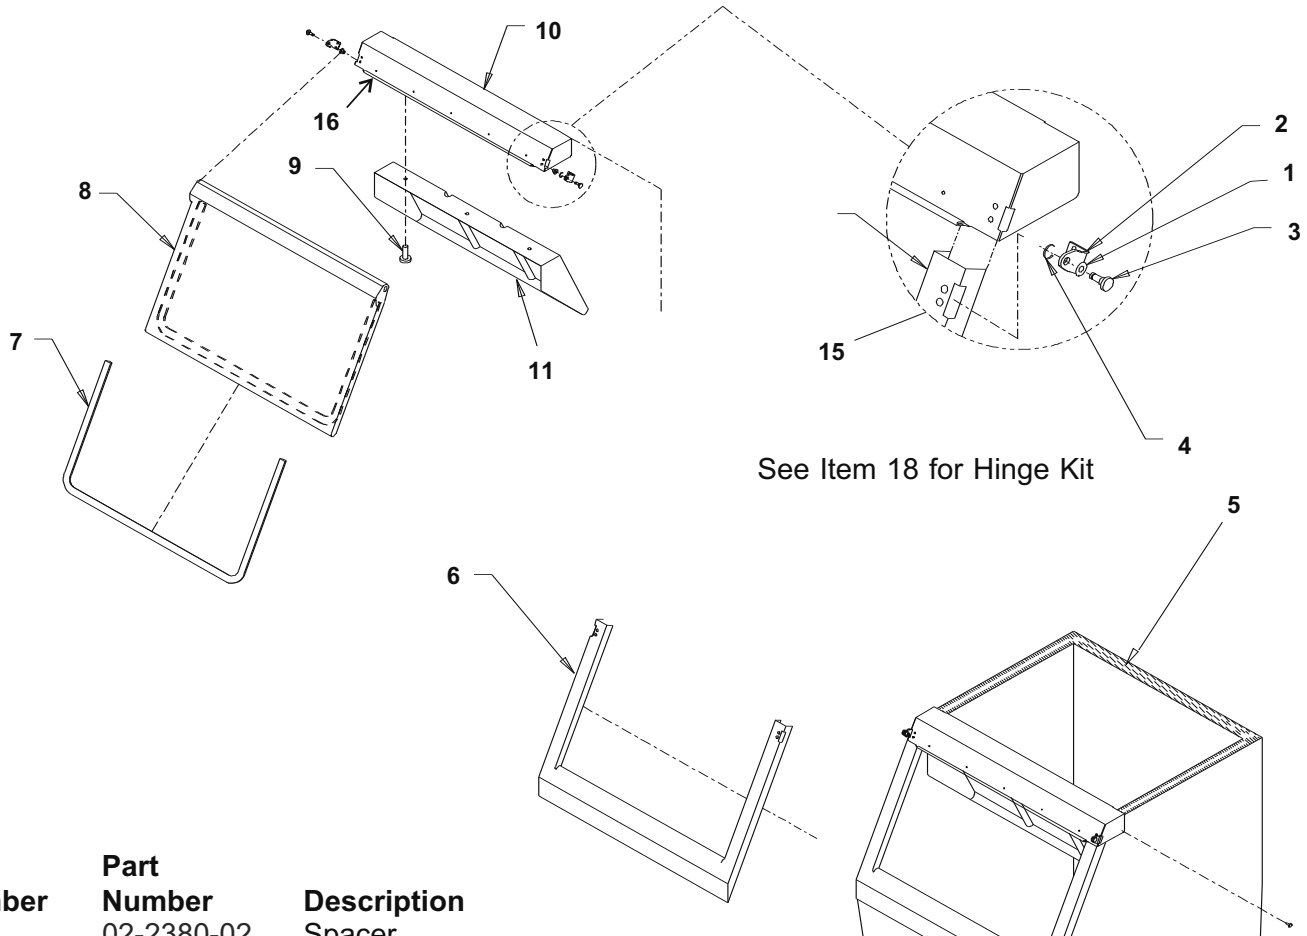

Drain Detail

Hinge Detail

Order kit KLP7 for a set of 4 legs.

* Replacement of frame recommended when servicing hinge parts.

Bins, Condensers, and Accessories Service Parts

HTB555

Item Number	Part Number	Description
1	02-2380-02	Spacer
2	02-3196-01	Hinge
3	02-2806-01	Shoulder screw
4	03-1539-09	E-Ring
5	19-0503-04	Gasket - 9 ft.*
6	02-3274-01	Door frame -Brown
	02-3274-32	Door frame - Grey
7	13-0909-01	Door gasket - 58"
8	A36481-021	Door - Brown incl #7
	A36481-022	Door - Grey incl #7
9	03-0727-11	Thumb screw
10	A35637-001	Canopy
11	A37310-001	Baffle
12	02-2809-02	Drain top
13	02-4193-01	Flat washer
14	02-3108-01	Drain bottom
15	03-1418-07	Screw for hinge
16	02-3202-02	Trim guard
17	05-0586-01	Drain elbow
18	A40021-021	Hinge kit, includes 2 of items 1, 2, 3 and 4; plus 4 of item 15.
Not shown	02-0540-01	Scoop