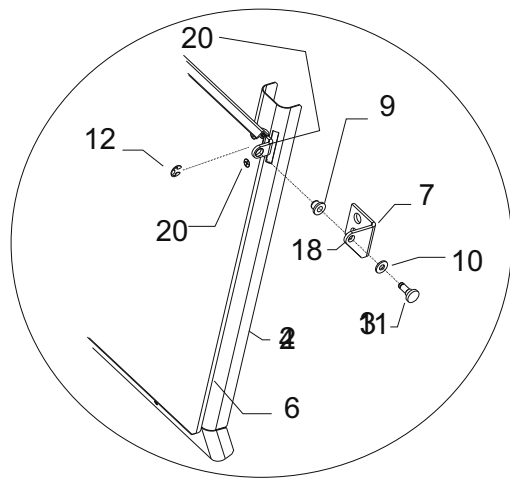

Bins, Condensers, and Accessories Service Parts

BH800/BH550

Note: C series has rounded corners

Left Bin Channel: A35506-001
 Right Bin Channel: A35507-001
 Rear Bin Channel: A35508-001

ITEM NUMBER	BH800 PART NUMBER	BH550 PART NUMBER	DESCRIPTION	ITEM NUMBER	BH800 PART NUMBER	BH550 PART NUMBER	DESCRIPTION
1	A32408-001	A33921-001	Canopy	12	03-1539-09	same	E-Clip
2	A32410-001	A32580-001	Baffle	13	03-0727-00	same	Thumb Screw
3	19-0503-04	same	Gasket	14	02-2809-01	same	Drain Top
4	A32418-020	A33922-020	Door Frame	15	13-0617-11	same	O-Ring
	A37640-021	A37639-021	Door Frame, C series	16	KLPE	same	Legs, painted
5	A32419-020	A33938-020	Door, incl 5a, 6, 22, 23	17	KLPS	same	Legs, S.S.
5a	02-2881-02	02-2881-03	Drip molding	18	03-1404-07	same	Screw
6	13-0595-00 (10')	same (6')	Door Gasket	19	03-1360-02	same	Screw
7	A32396-002	same	Hinge Rt.	20	15-0711-01	same	Emblem
8	A32396-001	same	Hinge Left	21	03-1418-41	same	Screw
9	02-2380-01	same	Hinge Bushing	22	A32546-001	same	Door Hinge Lft
10	02-2380-02	same	Hinge Spacer	23	A32546-002	same	Door Hinge Rt.
11	02-2806-01	same	Shoulder Screw	24	03-1423-07	same	Speed Nut for Baffle

Bins, Condensers, and Accessories Service Parts

BH801

ITEM NUMBER	PART NUMBER	DESCRIPTION
1	A38434-001	Canopy
2	A38476-001	Baffle
3	19-0503-04	Gasket order per foot
4	A37640-021	Door Frame,
5	A32419-020	Door, incl 5a, 6, 21, 22
5a	02-2881-02	Drip molding
6	13-0595-00	Door Gasket (10')*
7	A32396-002	Hinge Rt.
8	A32396-001	Hinge Left
9	02-2380-01	Hinge Bushing
10	02-2380-02	Hinge Spacer
11	02-2806-01	Shoulder Screw
12	03-1539-09	E-Clip
13	02-2809-02	Drain Top
14	02-4193-01	Flat washer
15	02-3201-01	Drain bottom
16	KLPE	Legs, painted set of 4
	KLPS	Legs, S.S. set of 4
17	03-1404-07	Screw - frame to bin
18	03-1419-09	Screw - hinge to frame
19	15-0808-01	Emblem
20	03-1418-24	Screw - hinge to door
21	A32546-001	Door Hinge Lft
22	A32546-002	Door Hinge Rt.