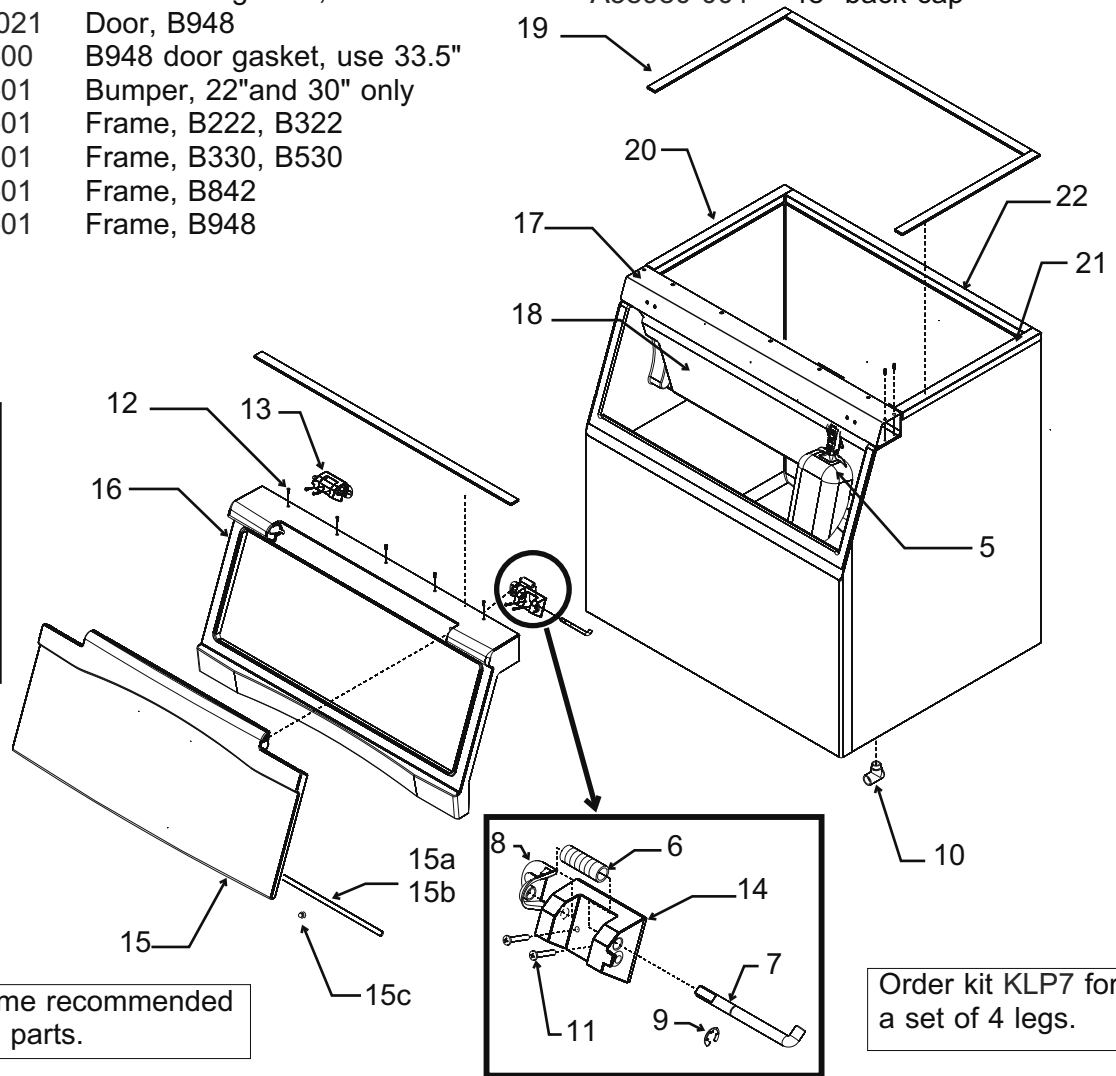

Hinge Detail

Order kit KLP7 for a set of 4 legs.

* Replacement of frame recommended when servicing hinge parts.