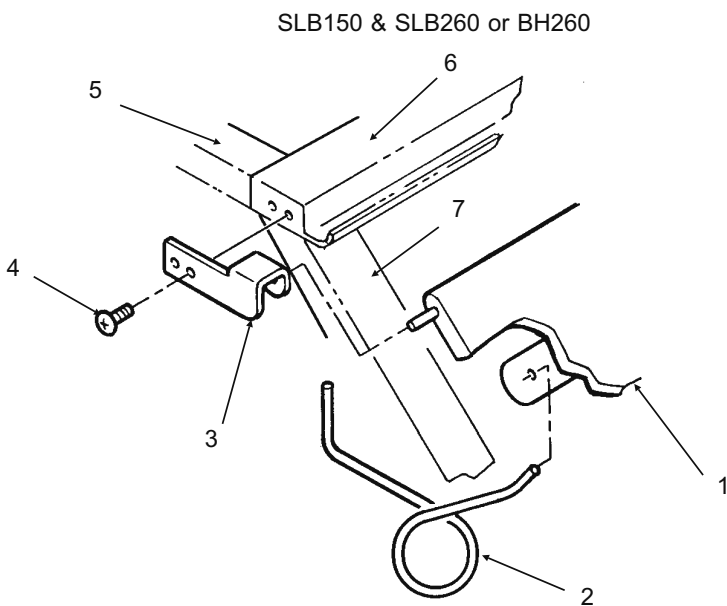

Item Number	Part Number	Description
1	C19475304	Door Assembly
2	C19629100	Door spring
3	C80299602	Left door hinge
	C80299601	Right door hinge
4	C19632604	Hinge pin
5	19-0503-04	Gasket tape, 90"
6	C80307602	Canopy
7	C80309002	Door frame assy
SLB150 Only		
	C34196203	Bin thermo bracket

Bin Drain Parts:	
BH375, SLB375, BH260 and SLB260	
	Female fitting, pn C80205501
	Male fitting, pn C80205301
	Flanged hex nut, pn C80205401
SLB150	
	Drain fitting, pn C36619500
	Drain cup, pn C36619600
	Drain cap, pn C36619400

Not Shown

KSLDK Key Mech. Kit (Slimline)

Item Number	Part Number	Description
1	C26203100	Micro switch
2	C42647900	Brass lock housing
3	C42792800	Switch bracket
4	C80417803	Key mech
5	C80575503	Coin mech cover

KSLDC, Coin Mech Kit (Slimline)

1	C18223900	Term. board
2	12-2858-02	Control Relay
3	C80457301	Coin slide mech.
4	C80457401	Coin box
5	C80457501	Mounting plate
6	C80565701	Timer