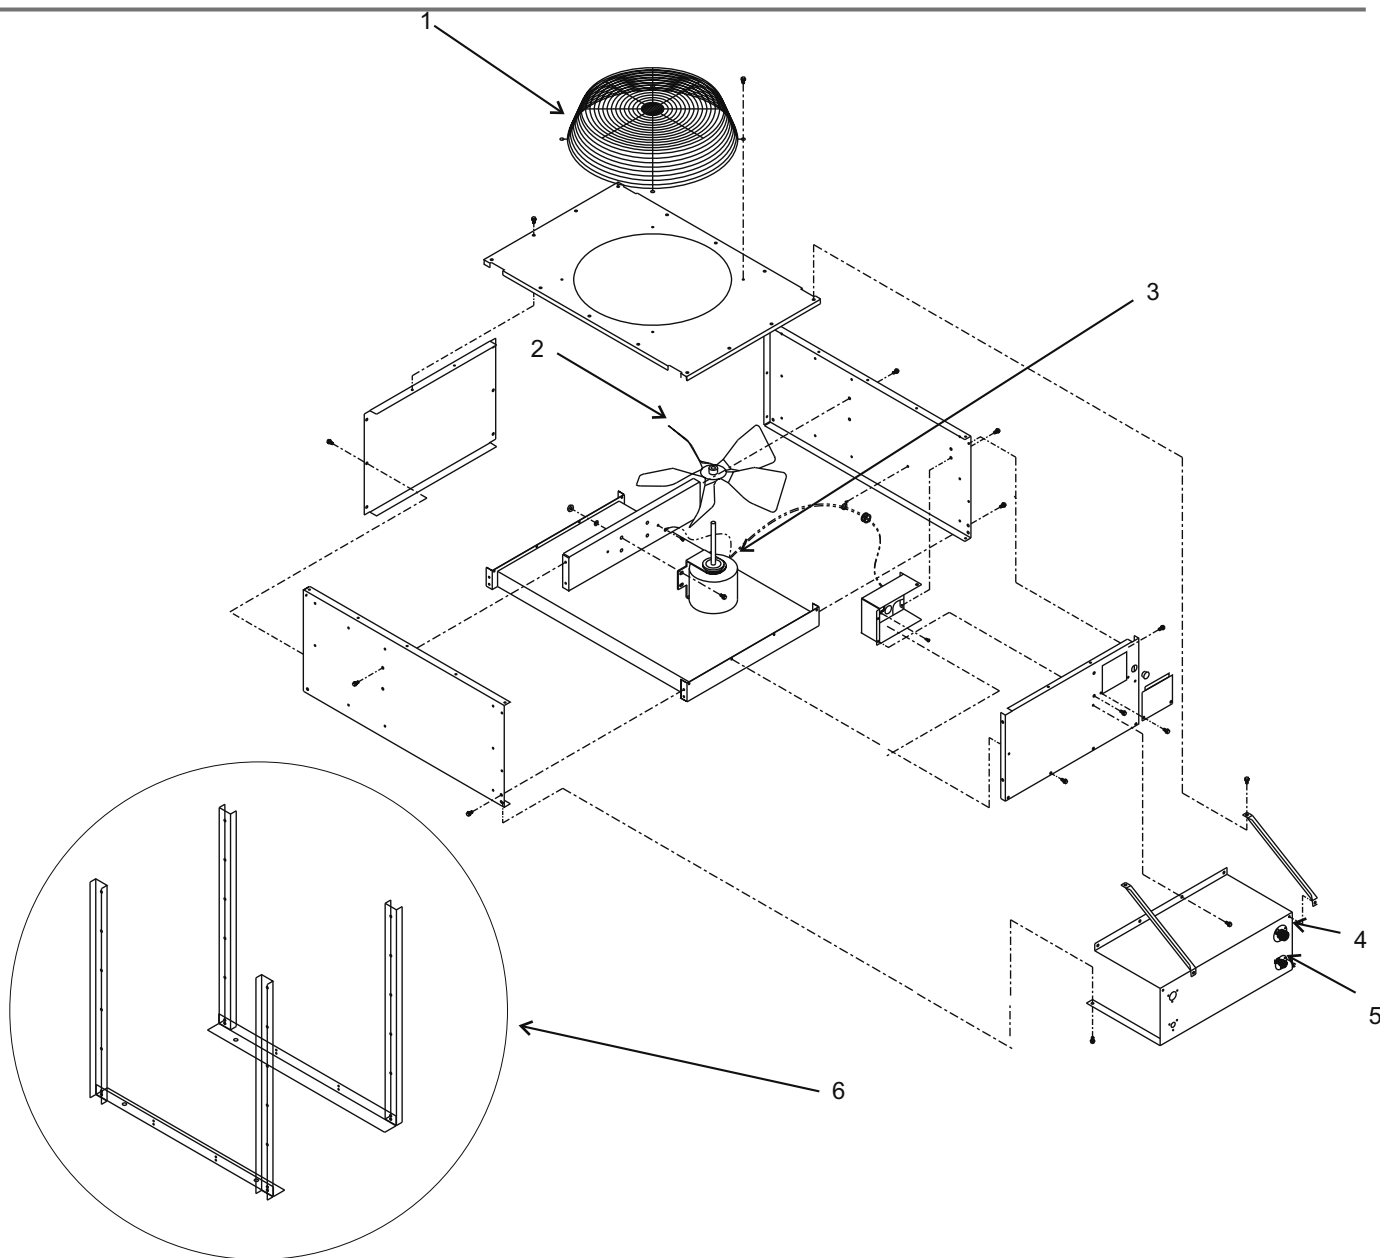

Bins, Condensers, and Accessories Service Parts

ERC Horizontal Coil Condenser

ITEM NUMBER	PART NUMBER	DESCRIPTION
1	02-3575-01	Fan guard
2	18-8800-01	Fan blade
3	18-8796-01	Fan motor ERC101
	18-8796-32	Fan motor ERC151, ERC201, ERC302, ERC401, ERC402
	18-8797-32	Fan motor ERC301
4	16-0850-01	Quick connect, discharge
5	16-0850-03	Quick connect, liquid
6	A36990-001	Leg kit for ERC101, 151, 201, 301, 302
	not available	Leg kit for ERC401, 402