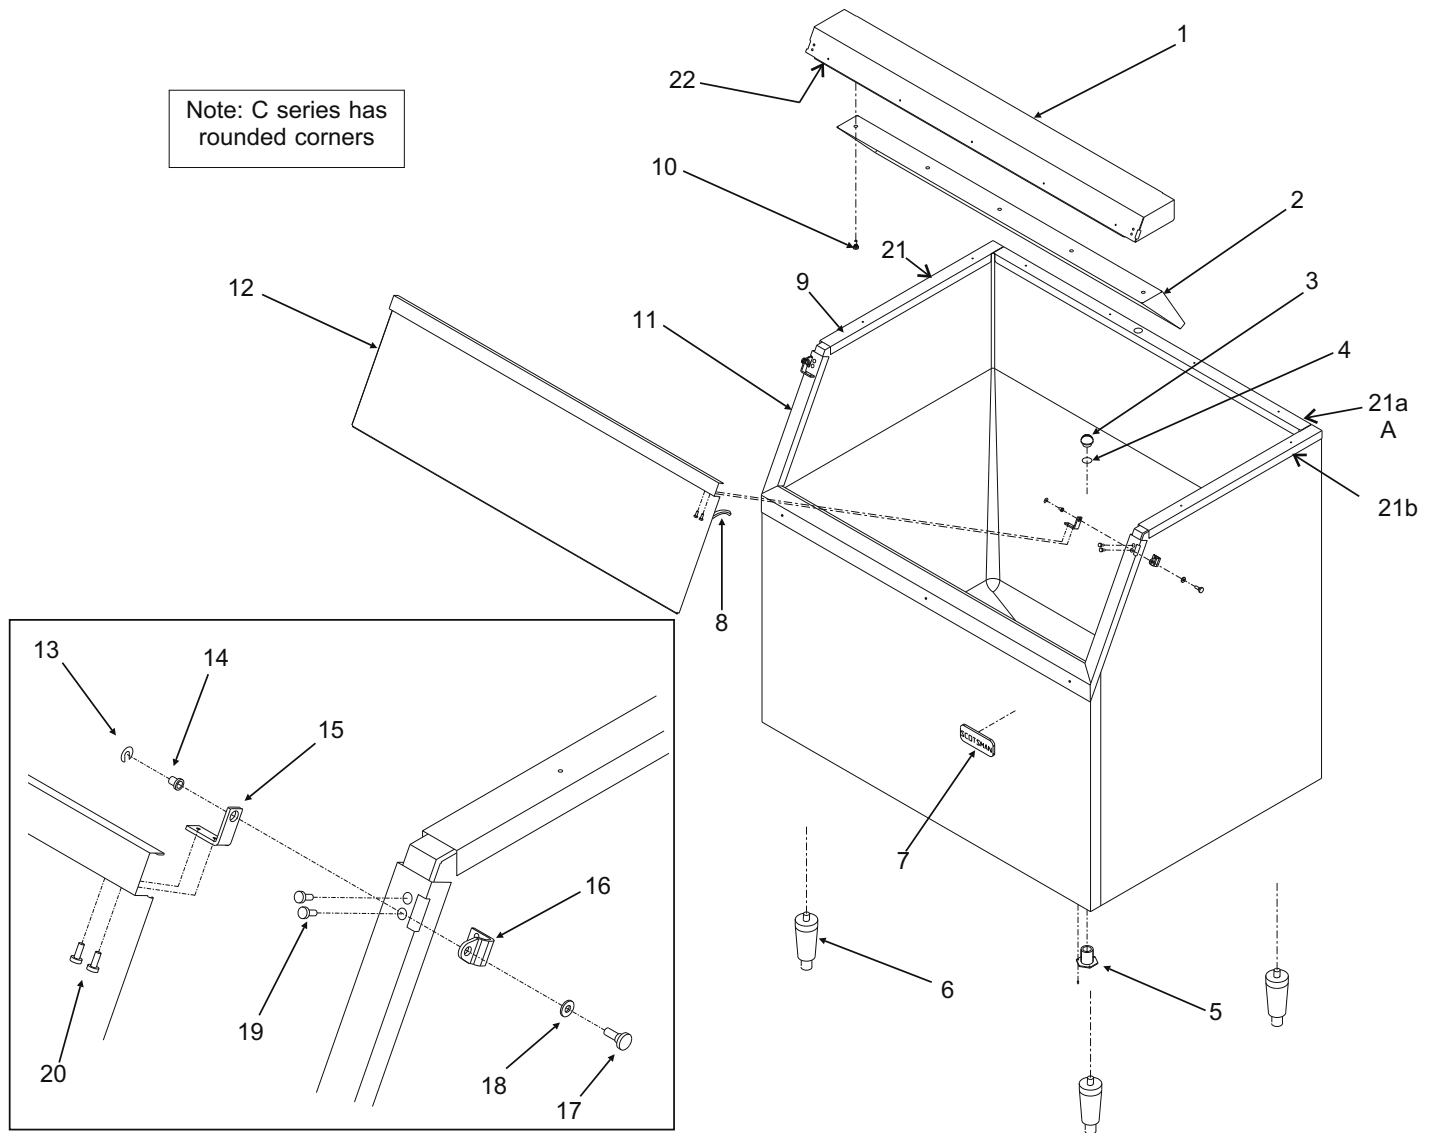

Bins, Condensers, and Accessories Service Parts

BH900

ITEM NUMBER	PARTS NUMBER	DESCRIPTION
1	A35322-020	Canopy Assembly
2	A35152-001	Ice Baffle
3	02-2809-01	Drain Top
4	02-4193-01	Flat washer
5	02-3201-01	Drain casting
6	KLP2E	Leg Kit, Black
	KLP2S	Leg Kit, Nickel Plated
7	15-0711-01	Emblem
8	13-0595-00	Door gasket (6.25' reg.)
9	19-0503-04	Bin gasket / ft
10	03-0727-11	Baffle screw
11	A35275-001	Door frame assy.
	A37641-021	Door frame, BH900S-C
12	A35323-020	Door w/gasket - BH900
13	03-1539-09	"E" ring
14	02-2380-01	Hinge bushing

ITEM NUMBER	PARTS NUMBER	DESCRIPTION
15	02-3195-01	Door hinge
16	02-3196-01	Bin hinge
17	02-2806-01	Shoulder screw
18	02-2380-02	Spacer
19	03-1403-29	Screw 10-24
20	03-1403-24	Screw 10-24
21	A35280-001	Left bin channel
21a	A35311-001	Back bin channel
21b	A35279-001	Right bin channel
22	02-3202-01	Trim guard

Note: There were a few BH900**CE/CS** bins made in the early 1990s that used a **different** door, hinge & pin: Most BH900s did NOT use these parts.

12	02-3222-01	Door, BH900CE or CS
	02-3225-01	Hinge kit, BH900CE
	02-3226-01	Pivot pin set, BH900CE