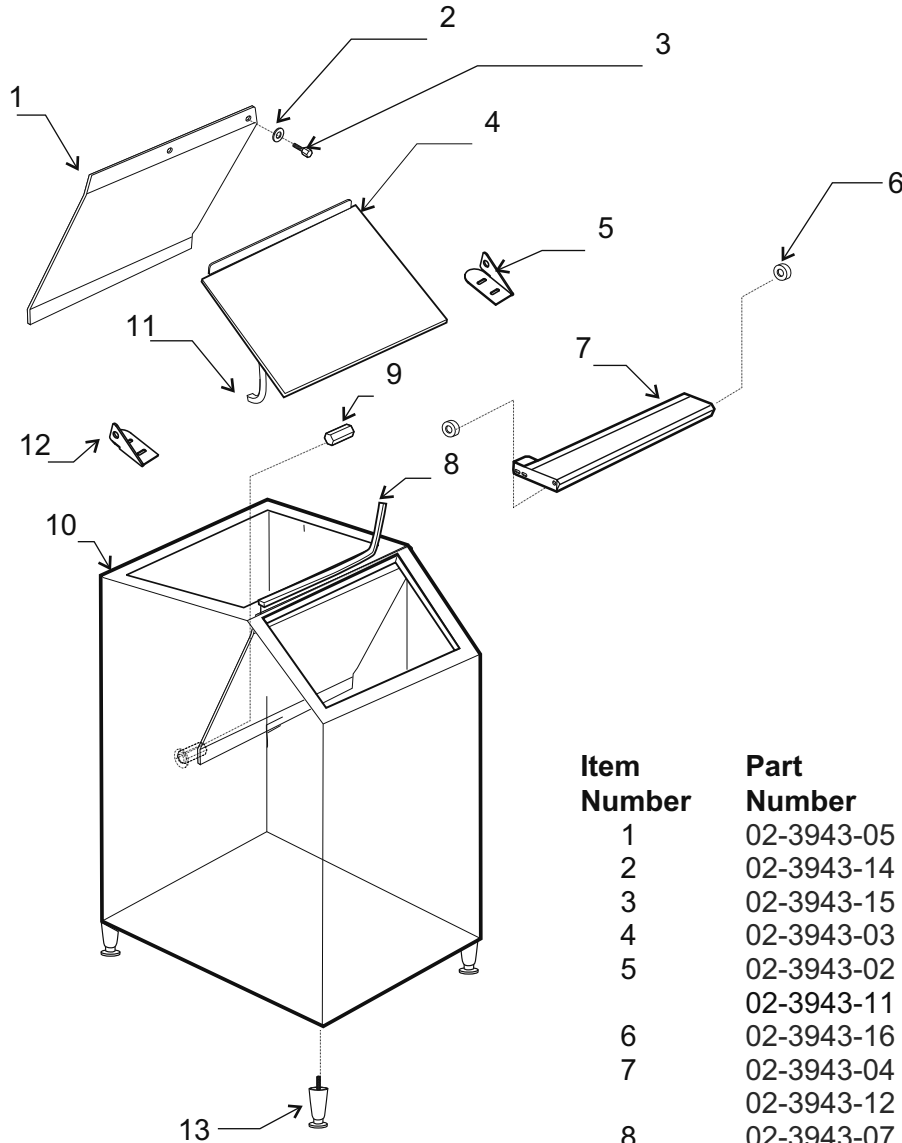

Bins, Condensers, and Accessories Service Parts

B90/BX87

ITEM NUMBER	PART NUMBER	DESCRIPTION			
1	A15114-000	Baffle	9	02-2658-03	Hinge
2	A18300-013	Complete Door-brown		02-2658-04	Hinge Cover
	A18300-032	Complete door, gray	10	02-2658-01	Latch
	A18300-010	Complete Door, sandalwood.		02-1285-00	Screw, into door
	A18300-002	Complete door, SS	11	03-1419-28	Screw, into cabinet
	02-1000-00	Plastic door liner	12	02-2658-02	Strike
3	15-0711-01	Emblem for sandalwood	13	A25929-001	Spill door hinge
	15-0808-01	Emblem for gray	14	A17302-000	Button storage
4	A17342-000	Spill Door		03-1403-15	Screw
5	no number	Awning	15	13-0617-11	O-ring
6	no number	Door Trim Cap	16	02-2809-01	Drain top
7	A25931-001	Door Trim side	17	19-0503-04	Foam tape
8	03-1285-00	Screw, into door	18	03-0727-01	Thumb screw
	03-1419-28	Screw, into cabinet	19	13-0264-00	Door gasket
			20	A25932-001	Door trim
			21	A26449-001	Cube chute

Bins, Condensers, and Accessories Service Parts

B230P

Item Number	Part Number	Description
1	02-4653-21	Door only
2	02-4654-21	Door assembly , includes door, baffle, gasket and hinges
3	02-3943-10	Set of 4 legs

Note: Leg Threads are $\frac{1}{2}$ - 13. The legs for this bin will not interchange with any other Scotsman leg or caster.

Bins, Condensers, and Accessories Service Parts

BH360S

Item Number	Part Number	Description
1	02-3943-05	Ice deflector
2	02-3943-14	Rubber washer
3	02-3943-15	Thumbscrew
4	02-3943-03	Door w/gasket, w/out hinges
5	02-3943-02	Right hinge
	02-3943-11	Screw, hinge to door
6	02-3943-16	Nylon bearing
7	02-3943-04	Canopy
	02-3943-12	Screw, canopy to bin
8	02-3943-07	Gasket (per foot)
9	02-3943-13	Hex stand off
10	13-0943-02	Bin gasket tape (per foot)
11	02-3943-06	Door gasket
12	02-3943-01	Left hinge
	02-3943-11	Screw, hinge to door
13	02-3943-10	Set of 4 legs
14	02-3943-09	Connecting strap, IM to bin