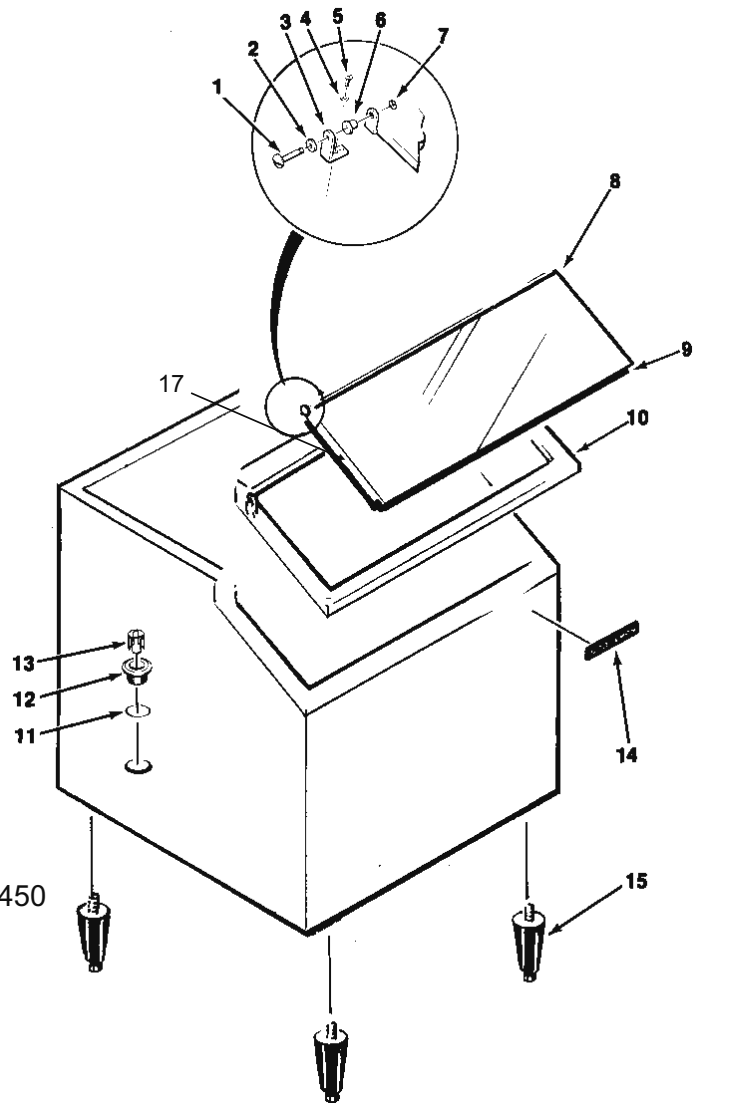

Bins, Condensers, and Accessories Service Parts

B90/BX87

ITEM NUMBER	PART NUMBER	DESCRIPTION			
1	A15114-000	Baffle	9	02-2658-03	Hinge
2	A18300-013	Complete Door-brown		02-2658-04	Hinge Cover
	A18300-032	Complete door, gray	10	02-2658-01	Latch
	A18300-010	Complete Door, sandalwood.		02-1285-00	Screw, into door
	A18300-002	Complete door, SS	11	03-1419-28	Screw, into cabinet
	02-1000-00	Plastic door liner	12	02-2658-02	Strike
3	15-0711-01	Emblem for sandalwood	13	A25929-001	Spill door hinge
	15-0808-01	Emblem for gray	14	A17302-000	Button storage
4	A17342-000	Spill Door		03-1403-15	Screw
5	no number	Awning	15	13-0617-11	O-ring
6	no number	Door Trim Cap	16	02-2809-01	Drain top
7	A25931-001	Door Trim side	17	19-0503-04	Foam tape
8	03-1285-00	Screw, into door	18	03-0727-01	Thumb screw
	03-1419-28	Screw, into cabinet	19	13-0264-00	Door gasket
			20	A25932-001	Door trim
			21	A26449-001	Cube chute

Bins, Condensers, and Accessories Service Parts

HTB250/350 & BH250/350 & BH450

DRAIN FITTING DETAIL
after serial numbers
HTB250 489378-05K
HTB350 488666-05K

Item Number	Part Number	Description
1	02-2806-01	Shoulder screw
2	02-2380-02	Spacer
3	A25259-001	BH450 Hinge member
	A31248-001	Hinge member, all but BH450
4	03-1417-14	Washer
5	03-1404-26	Screw
6	02-2380-01	Hinge bushing
7	03-1539-09	E ring
8	A32648-001	Door - brown
	A32648-002	Door - gray
9	13-0595-00	Door gasket (49" req.)
10	02-2857-01	HTB250/350 Door frame, brown
	02-2857-32	HTB250/350 door frame, gray
	A30820-001	BH450 Door frame & canopy
	02-2857-32	BH250AE/BH350AE Door frame
11	13-0617-11	O-ring
12	02-2809-01	Drain top, all but BH450
	A18090-000	BH450 drain top
13	A06448-000	BH450 strainer
14	15-0711-01	Emblem - for sandalwood
	15-0711-02	Emblem for gray
15	KLP2E	Legs, black
	KLP2S	Legs, nickel plated
16	A32580-001	Baffle HTB only
	03-0727-06	Thumb screw for baffle
	03-1423-07	Speed nut for baffle
17	A32317-001	Canopy, all but BH450
18	02-3201-01	Drain bottom, HTB250/350 after Nov. 91 (05K)