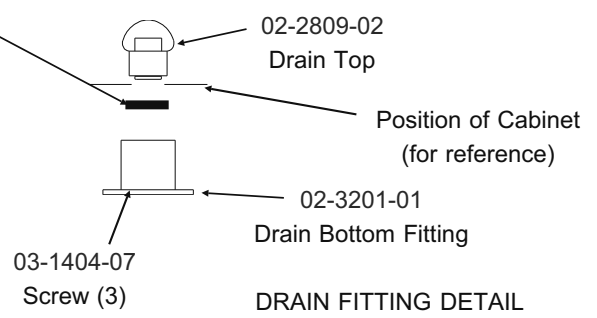

Bins, Condensers, and Accessories Service Parts

HTB250/350 & BH250/350 & BH450

DRAIN FITTING DETAIL
after serial numbers
HTB250 489378-05K
HTB350 488666-05K

Item Number	Part Number	Description
1	02-2806-01	Shoulder screw
2	02-2380-02	Spacer
3	A25259-001	BH450 Hinge member
	A31248-001	Hinge member, all but BH450
4	03-1417-14	Washer
5	03-1404-26	Screw
6	02-2380-01	Hinge bushing
7	03-1539-09	E ring
8	A32648-001	Door - brown
	A32648-002	Door - gray
9	13-0595-00	Door gasket (49" req.)
10	02-2857-01	HTB250/350 Door frame, brown
	02-2857-32	HTB250/350 door frame, gray
	A30820-001	BH450 Door frame & canopy
	02-2857-32	BH250AE/BH350AE Door frame
11	13-0617-11	O-ring
12	02-2809-01	Drain top, all but BH450
	A18090-000	BH450 drain top
13	A06448-000	BH450 strainer
14	15-0711-01	Emblem - for sandalwood
	15-0711-02	Emblem for gray
15	KLP2E	Legs, black
	KLP2S	Legs, nickel plated
16	A32580-001	Baffle HTB only
	03-0727-06	Thumb screw for baffle
	03-1423-07	Speed nut for baffle
17	A32317-001	Canopy, all but BH450
18	02-3201-01	Drain bottom, HTB250/350 after Nov. 91 (05K)